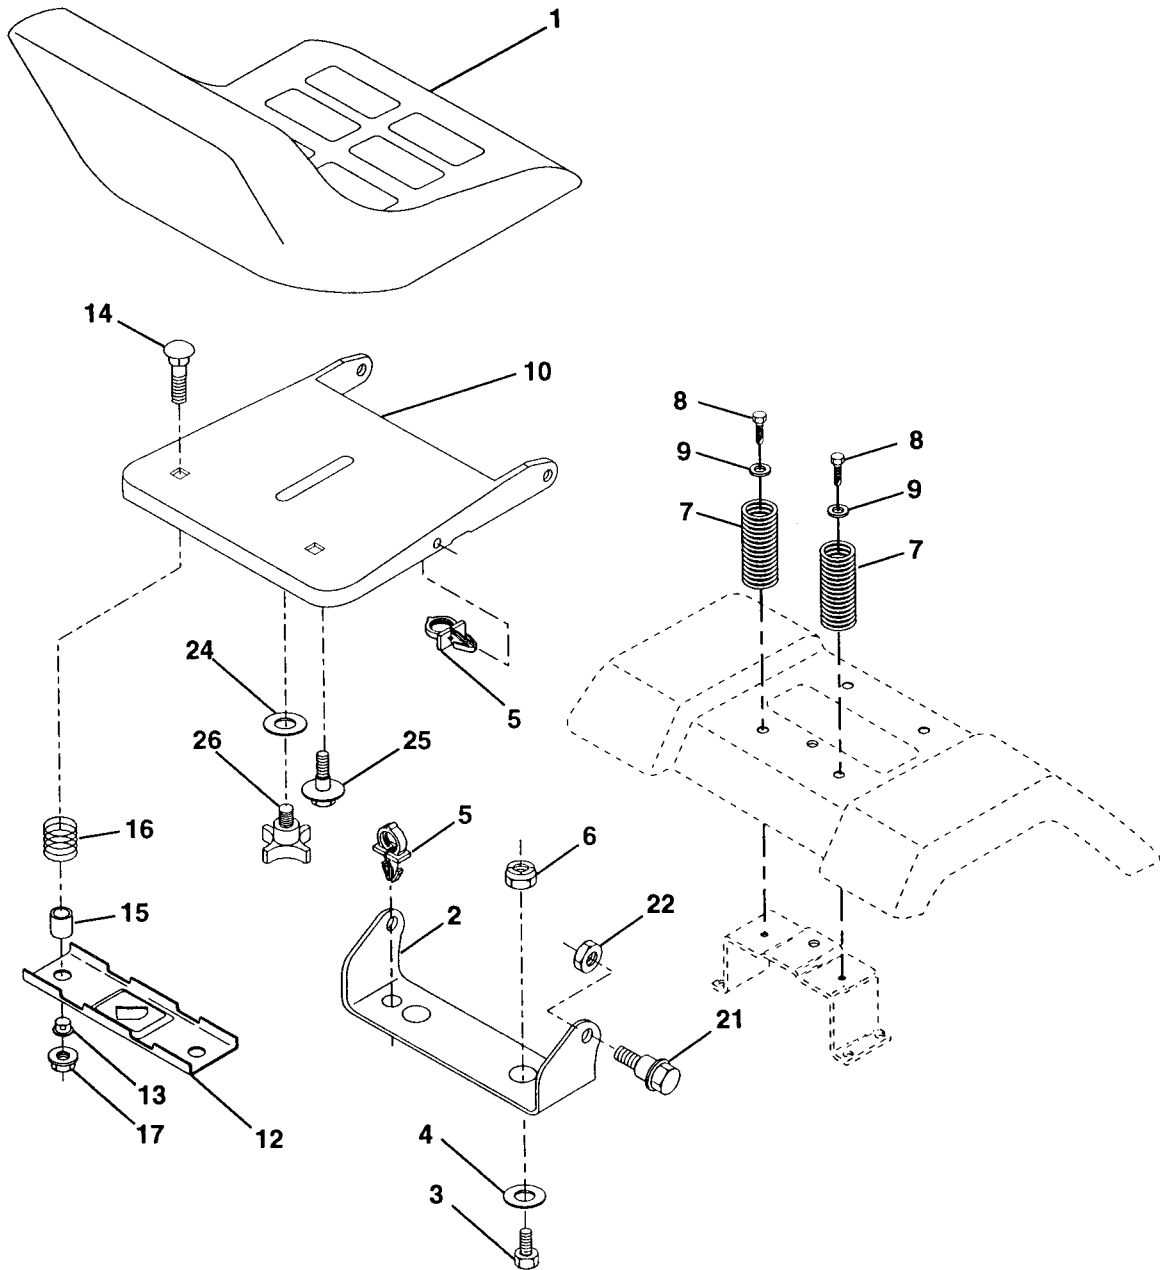

NOTE: All component dimensions given in U.S. inches.
1 inch = 25.4 mm

Key No.	Part No.	Description
1	5321274-27	Seat V350 Blk/blk Std
2	5321405-51	Bracket Pivot Seat 8 720
3	8747806-16	BOLT Fin Hex 3/8-16unc X 1
4	8191316-10	Washer 13/32 X 3/4 X 10 Ga
5	5321404-07	Clip Push-In .375 x .250
6	8736806-00	Nut Lock Hex w/Ins 3/8-16 Unc
7	5321241-81	Spring Seat Cprsn 2 250 Blk Zi
8	8747806-16	Screw Thdrol 3/8-16 X 1 Ty-tt
9	8191316-14	Washer 13/32 X 1 X 14 Ga
10	5321405-52	Pan Seat
12	5321212-46	Bracket Mounting Switch

Key No.	Part No.	Description
13	5321212-48	Bushing Snap Blk Nyl 50 Id
14	8720504-11	BOLT Rdhd Sht Nk 1/4-20x1-3/8
15	5321343-00	Spacer Split 28x 96 Yel Zinc
16	5321212-50	Spring Cprsn 1 27 Blk Pnt
17	5321239-76	Nut Lock 1/4 Lge Flg Gr 5 Zinc
21	5321398-88	BOLT Shoulder 5/16-18 Type T.T.T.R.
22	8738005-00	Nut Lock Hex w/Ins 5/16-18
24	8191719-12	Washer 17/32 X 1-3/16 X 12 Ga
25	5321270-18	BOLT Shoulder 5/16-18 X 62
26	5321200-68	Knob Seat 1/2-13unc Blk