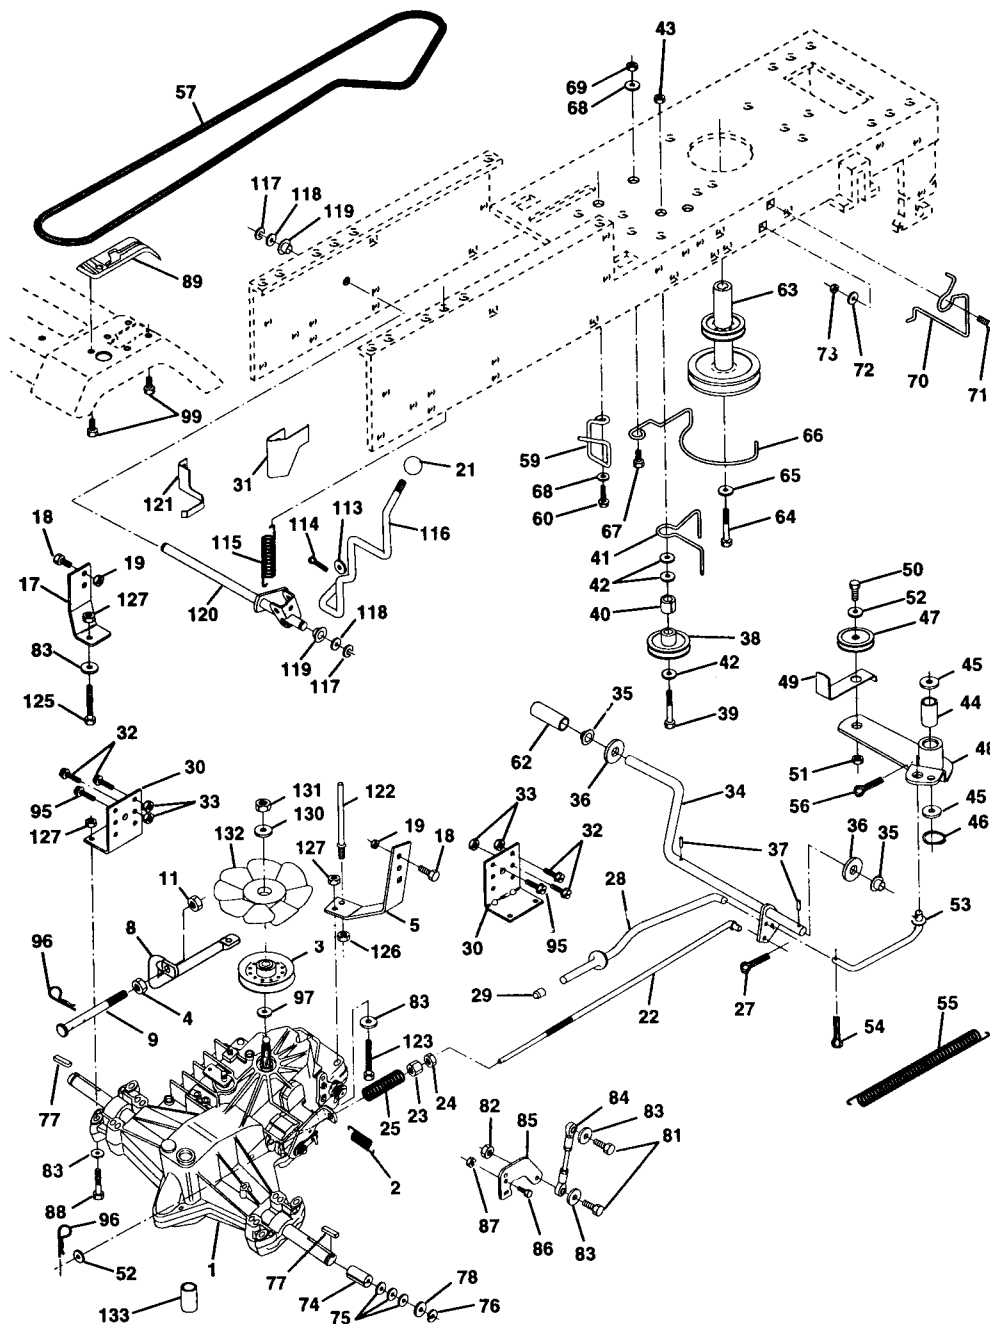

Key No.	Part No.	Description	Key No.	Part No.	Description	Key No.	Part No.	Description
1	5321402-95	Transaxle Assembly	46	8120000-39	Ring, Klip	85	5321401-56	Arm, Control Hydro
2	5321424-31	Spring, Return, Brake	47	5321277-83	Pulley, Idler, V-Groove	86	8747805-16	Screw Cap Hex 5/16 x 18 x 1
3	5321402-93	Pulley, Transaxle	48	5321237-89	Bellcrank Assembly	87	8738005-00	Nut Lock Hex W/Ins. 5/16-18 Unc P
4	8732205-00	Nut Hex Jam 5/16-18 Unc	49	5321232-05	Retainer, Belt	88	8747806-12	Bolt Fin Hex 5/16-18 Unc
5	5321401-57	Strap Torque Rh Hydro 18/20" T	50	8747806-24	Bolt	89	5321399-88	Console, Shift
8	5321413-43	Control Bypass Hydro 18" Tires	51	8736806-00	Nut	95	8747806-12	Screw, Thdroll. 3/8-16 x 1 Type TT
9	5321405-50	Rod Bypass Hydro 18/20" T	52	7341172-81	Washer	96	5321247-88	Retainer Spring 1" Zinc/Cad
11	8738005-00	Nut Lock Hex W/Ins 5/16-18 Unc P	53	5321057-10	Link, Clutch	97	7341185-71	Washer 21/32 x 1 x 16 Ga.
17	5321401-58	Strap Torque Lh Hydro 18/20" T	54	8760204-12	Pin	99	5321424-32	Screw
18	8747806-16	Bolt Fin Hex 3/8-16 Unc x 1 Gr. 5	55	5321057-09	Spring, Return, Clutch	113	7341177-71	Washer 17/32 x 3/4 x 16 Ga.
19	8736806-00	Nut Lock Hex W/Wsh 3/8-16 Unc	56	8760204-12	Pin	114	8760204-16	Pin Cotter 1/8 x 1 CAD
21	5321069-33	Knob 1/2-13	57	5321402-94	V-Belt, Ground Drive	115	5321237-82	Spring Torsion T/A
22	5321402-17	Rod, Brake Hydro	59	5321403-12	Keeper, Center Span	116	5321410-03	Rod Shift Hydro LT
23	8732206-00	Nut	60	8747806-12	Screw Thdroll. 3/8-16 x 3/4 Ty. TT	117	8120000-08	Ring Klip #5304-62
24	8736806-00	Locknut	62	5321248-72	Cover, Pedal	118	7341185-71	Washer 21/32 x 1-1/4 x 16 Ga.
25	5321068-88	Spring, Brake Rod	63	5321401-86	Pulley, Engine	119	5320712-08	Bushing Rod Strig. 629/632 ID
27	8760204-12	Pin Cotter 1/8 x 3/4 CAD.	64	8711707-64	Bolt, Hex	120	5321201-54	Shaft Asm. Cross Hydro 20" Tires
28	5321404-48	Rod, Parking Brake	65	8100407-00	Washer	121	5321404-70	Keeper Bolt Lh Hydro 0750. 18/20"
29	5320716-73	Cap, Parking Brake	66	5321299-21	Keeper Belt Engine	122	5321404-69	Keeper Bolt Rh Hydro 0750. 18/20"
30	5321308-07	Bracket, Transaxle	67	8747606-16	Bolt	123	8747805-36	Bolt Fin Hex 5/16-18 x 2-1/4
31	5321272-75	Keeper Belt Lh	68	7341172-01	Washer 13/32 x 13/16 x 12 Gauge	125	8747805-24	Bolt Fin Hex 5/8-18 Unc x 1-1/2
32	8747805-12	Bolt Hex Hd 5/16-18 Unc x 3/4	69	8736806-00	Nut	126	8736806-00	Nut Keps Hex 3/8-16 Unc
33	8738005-00	Nut Lock Hex W/Ins. 5/16-18 Unc	70	5321346-83	Keeper Belt Engine	127	8738005-00	Nut Lock Hex W/Ins 5/16-18 Unc P
34	5321224-24	Shaft, Foot Pedal	71	8747806-16	Bolt Hex 3/8-16 x 1	130	5321413-22	Washer Belleville .501D x 1.50D
35	5321201-83	Bearing, Nylon	72	7341174-41	Washer 13/32 x 1-1/4 x 12 Gauge	131	5320508-31	Nut Nylon Insert 1/2-20 Unf.
36	7341185-71	Washer	73	8736806-00	Nut Crownlock 3/8-16	132	5321404-62	Fan, Hydro 7"
37	5320028-82	Pin, Roll	74	5321211-99	Spacer, Split	133	5321425-64	Line Fuel Hydro 4"
38	5321236-74	Pulley, Idler, Flat	75	5321217-49	Washer 25/32 x 1-1/4 x 16 Gauge			
39	8747606-44	Bolt	76	8120000-01	E-Ring			
40	5320044-70	Spacer, Split	77	5321235-83	Key, Square			
41	5321090-70	Keeper, Belt Retainer	78	5321217-48	Washer 25/32 x 1-5/8 x 16 Gauge			
42	7341172-01	Washer 13/32 x 13/16 x 12 Gauge	81	8747805-20	Bolt Fin Hex 5/16-18 Unc x 1-1/4			
43	8736806-00	Nut	82	8738005-00	Nut Lock Hex W/Ins. 5/16-18 Unc P			
44	5321057-06	Bearing, Nylon	83	7341163-01	Washer 11/32 x 3/4 x 16 Ga.			
45	5321108-12	Washer, Hardened	84	5321413-92	Rod, Tie Hydro 18" Tires