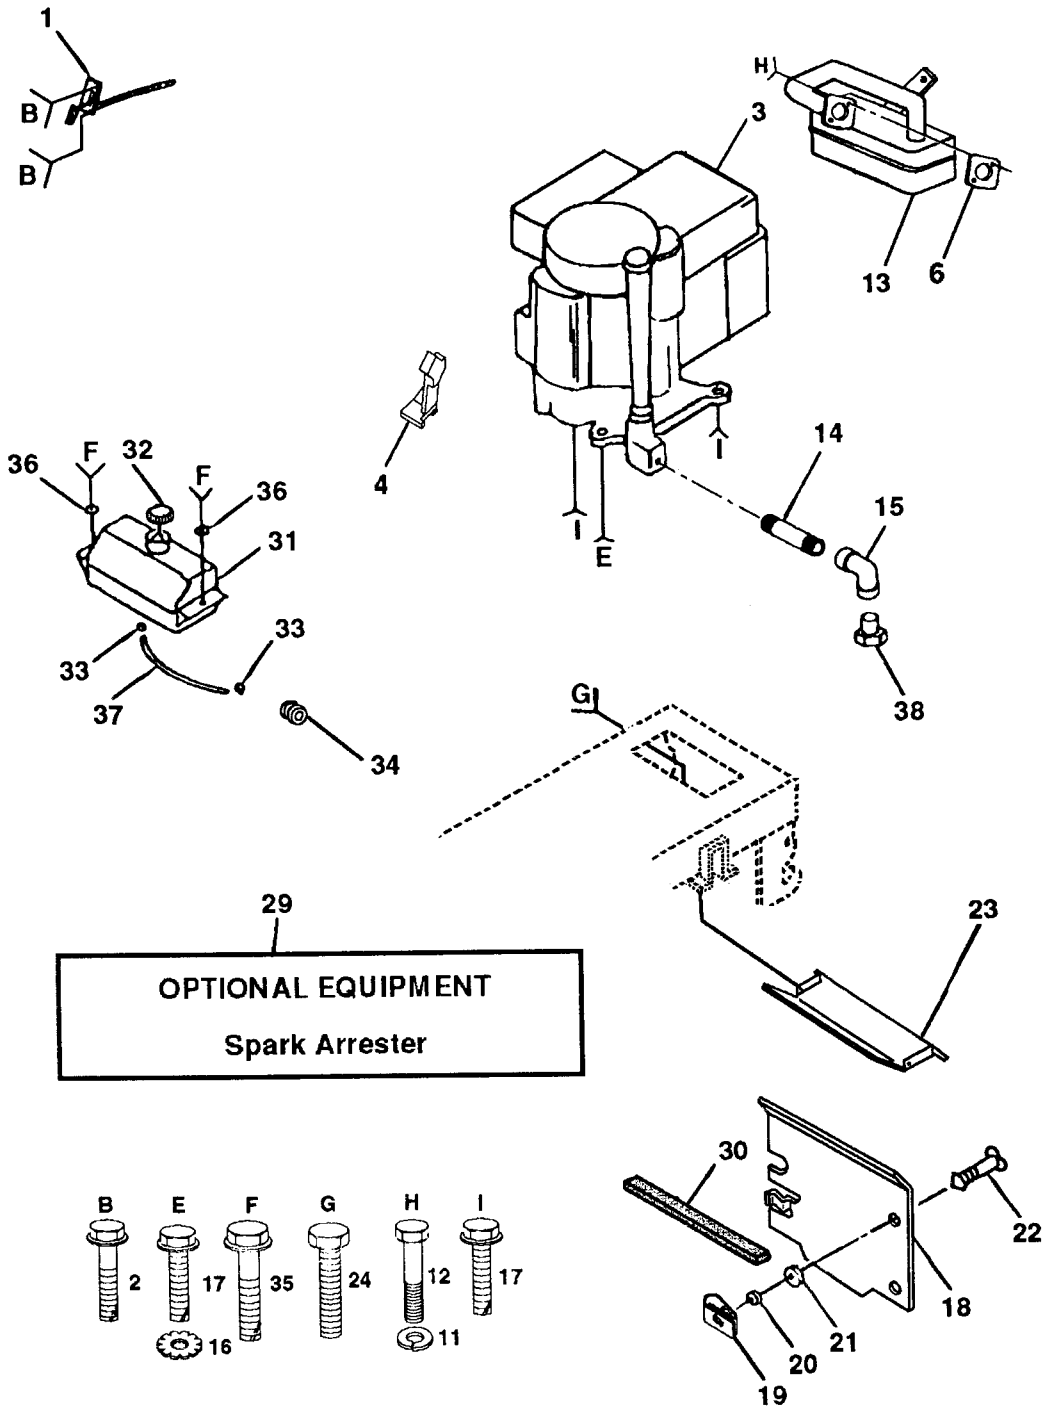

NOTE: All component dimensions given in U.S. inches. 1 inch = 25,4 mm.

Key No.	Part No.	Description
1	5321413-59	Control Th/ch LH Blk Flag Eec
2	8747804-10	Screw Hex Thd Cut 1/4-20x5/8 T
3	-----	Engine B&s 14HP lcg Dual 1vt Model No 287707
4	5321279-51	Stop Throttle 3000
6	5321255-93	Gasket Eng 1 313 ld Tin Plated
11	8100405-00	Washer Lock Hvy Hlcl Spr 5/16
12	8710705-12	Screw Hexhd Cap 5/16-18x3/4
13	5321373-52	Muffler LT B&s 12/12 5 HP
14	8132803-24	Nipple Pipe 3/8 Npt X 3"
15	8132003-00	Elbow Std 90 Degree 3/8-18 Npt
16	8100406-00	Washer Lock Ext Tooth 3/8
17	8747806-20	Screw Thdrol 3/8-16x1-1/4 TYTT
18	5321367-18	Shield Heat Lt
19	5321058-39	Receptacle 1/4 turn
20	5321058-38	Retainer 1/4 turn
21	7341153-01	Washer 9/32 x 5/8 x 16 Ga.

NOTE: All component dimensions given in U.S. inches.
1 inch = 25.4 mm

Key No.	Part No.	Description
1	5321274-27	Seat V350 Blk/blk Std
2	5321405-51	Bracket Pivot Seat 8 720
3	8747806-16	BOLT Fin Hex 3/8-16unc X 1
4	8191316-10	Washer 13/32 X 3/4 X 10 Ga
5	5321404-07	Clip Push-In .375 x .250
6	8736806-00	Nut Lock Hex w/Ins 3/8-16 Unc
7	5321241-81	Spring Seat Cprsn 2 250 Blk Zi
8	8747806-16	Screw Thdrol 3/8-16 X 1 Ty-tt
9	8191316-14	Washer 13/32 X 1 X 14 Ga
10	5321405-52	Pan Seat
12	5321212-46	Bracket Mounting Switch