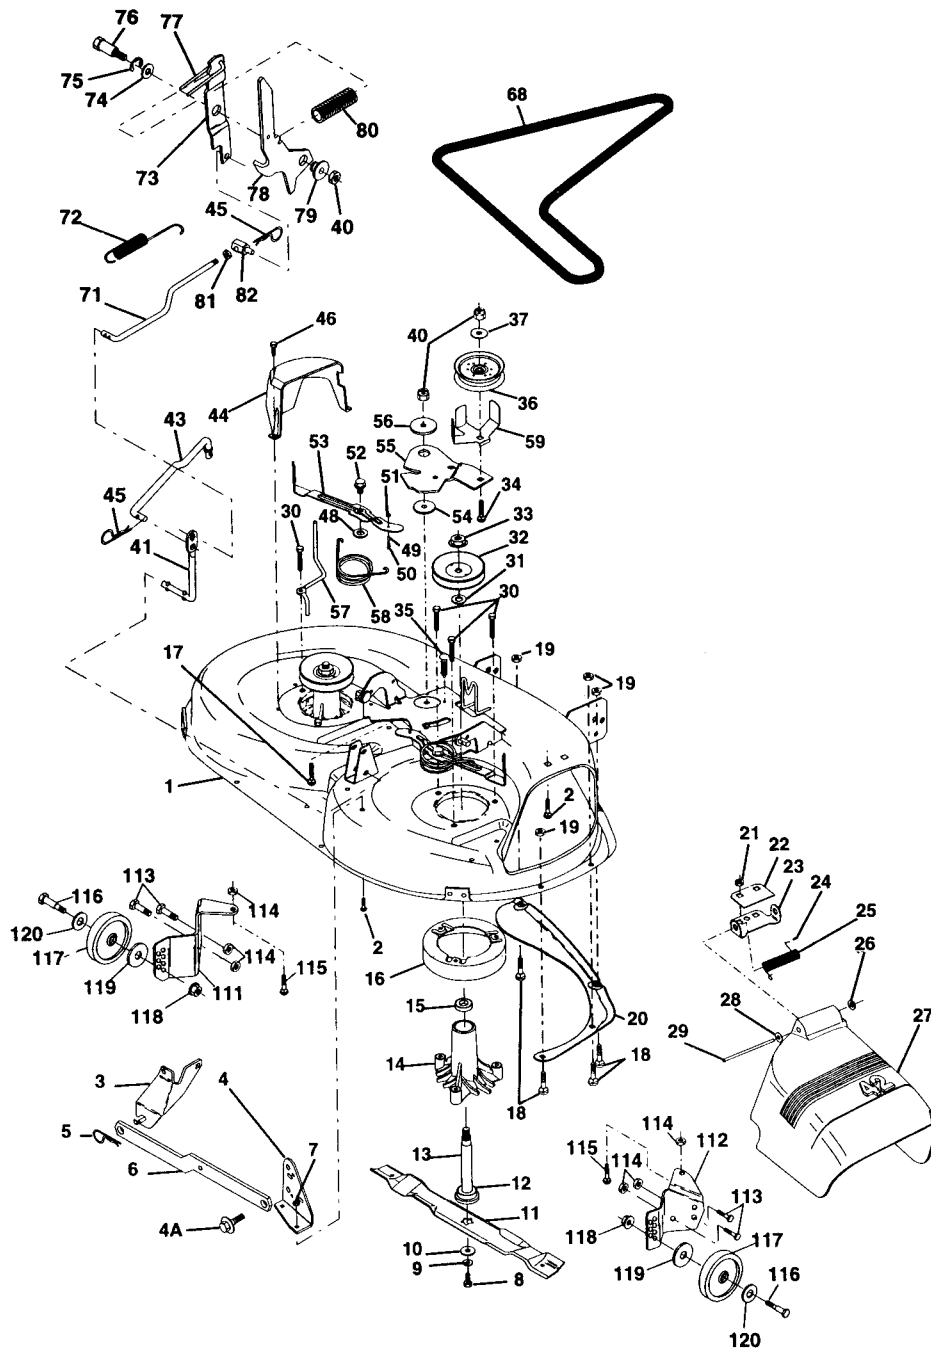

Key No.	Part No.	Description	Key No.	Part No.	Description	Key No.	Part No.	Description
1	5321400-81	Asm., Mower Deck 42"	34	8721106-14	Bolt	81	8732206-00	Nut Hex Jam 3/8 - 16
2	8721405-06	Bolt	35	5321338-35	Fastener Christmas Tree	82	5321420-28	Trunnion Adj 94
3	5321308-17	Asm., Bar, Anti-Sway	36	5321314-94	Pulley, Idler, Flat	90	8747806-16	Bolt Hex 3/8-16 x 1
4	5321384-40	Asm., Bracket, Anti-Sway Bar	37	7341172-01	Washer 13/32 x 13/16 Ja.16	91	5321322-74	Asm., Bracket, Nose Roller Lh
4A	5321328-27	Bolt, Shoulder	40	8736806-00	Nut	92	8736806-00	Nut, Carriage 3/8-16
5	5321246-70	Spring, Retainer	41	5321335-51	Rod Pivot w/nibs	93	8191714-16	Washer 17/32 x 7/8 x 16 Ja.
6	5321308-32	Arm, Suspension, Rear	43	5321400-83	Rod Clutch Secondary w/nibs	94	5321322-64	Nose roller
7	8738005-00	Nut, Lock 5/16-18	44	5321400-88	Cover, Mandrel, Lh	95	5321322-73	Asm., Bracket, Nose Roller Rh
8	5328508-57	Bolt 3/8-24 x 1,25 Gr. 8	45	5321247-88	Spring Retainer 1"	111	5321403-53	Support, Bracket, Gauge Wheel Lh
9	8100406-00	Washer, Lock	46	5321377-29	Screw, Thdrol 1/4-20 x 5/8	112	5321322-62	Support, Bracket, Gauge Wheel Rh
10	5321402-96	Washer, Hardened	48	5321339-40	Washer Hardened Smaller	113	8747805-12	Bolt Hex 5/16 - 18 x 3/4
11	5321341-49	Blade, Mower, Mulch	49	5321339-40	Roller Asm Cam For Mech Decks	114	8736805-00	Nut, Keps 5/16 - 18
12	5321298-95	Bearing, Ball	50	5321313-40	Bolt Shoulder 10-24	115	8721105-04	Bolt Carriage 5/16 - 18 x 1/2
13	5321376-45	Asm., Shaft, Mandral, Vented (includes key no. 12)	51	5320691-80	Nut Lock #10-24	116	5320048-98	Bolt, Shoulder
14	5321287-74	Housing, Mandral, Vented	52	5321398-88	Bolt Should 5/16 - 18	117	5321054-55	Wheel, Gauge
15	5321104-85	Bearing, Ball, Mandral	53	5321318-45	Arm Asm Brake Pad	118	8736806-00	Nut, Centerlock 3/8 - 16 UNC
16	5321369-29	Dispositif du courant à air	54	5321339-43	Washer, Hardened	119	7344117-01	Washer 3/8 x 7/8 x 14
17	8721106-14	Bolt, Carriage 3/8-16 x 2-3/4	55	5321400-84	Arm, Idler	120	8191715-12	Washer 17/32 x 15/16 x 12 ja.
18	8721405-05	Bolt, Carriage 5/16-18 x 5/8	56	5321220-52	Spacer, Retainer	--	5321307-94	Asm. Mandrel (includes key nos. 8-10, 12-15, 31 et 33)
19	8738005-00	Nut, Lock 5/16-18	57	5321400-90	Keeper, Belt, Front Lh	--	5321404-75	Deck, Mower, Complete (Order separately nose roller and gauge wheel components key nos. 90-95 and 111-120)
20	5321368-88	Chicane	58	5321400-86	Spring Torsion Brake			
21	8738005-00	Nut	59	5321410-43	Guard Idler Tuv			
22	5321347-53	Stiffener, Bracket	61	5321319-50	Spring, Extension 38" & 42"			
23	5321312-67	Bracket, Deflector	67	5321069-33	Knob Rd 1/2 - 13 Plstc Thds Blk			
24	5321053-04	Cap, Sleeve	68	5321400-67	V-Belt, Mower			
25	5321237-13	Spring, Torsion, Deflector	71	5321424-27	Rod, Clutch, Primary, with Nibs			
26	5321104-52	Washer, Lock	72	5321318-70	Spring, Extension, Return			
27	5321309-68	Shield, Deflector	73	5321278-47	Arm, Clutch, Secondary			
28	7341163-01	Washer 11/32 x 5/8 x 16 Ja.	74	5321217-48	Washer 25/32 x 1-5/8 x 16 ja.			
29	5321314-91	Rod, Hinge	75	8120000-29	Ring, Klip			
30	5321387-76	Screw Hex Thdrol	76	5321289-03	Bolt, Shoulder 3/8 - 16 UNC x 1.44			
31	5321299-63	Washer, Spacer	77	5321278-45	Keeper, Spring			
32	5321298-61	Pulley, Mandral	78	5321401-79	Arm, Clutch, Primary			
33	5321372-66	Nut Lock 9/16	79	5321274-98	Bushing, Large, Brass			
			80	5321287-59	Spring Clutch Mower