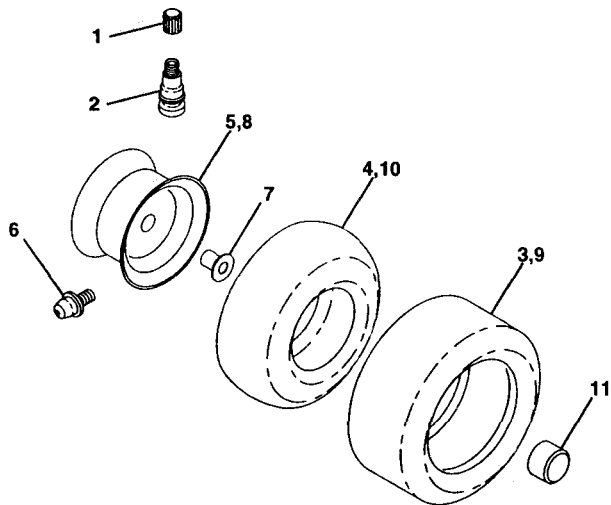

Key No.	Part No.	Description
1	5320591-92	Cap Valve Tire
2	5320651-39	Stem Valve
3	5333011-40	Tire F Ts 15 X 6 0 - 6 Service
4	5320599-04	Tube Front (Service Item Only)
5	5321251-21	Rim Asm 6" front Yellow Service
6	5320002-78	Fitting Grease (Front Wheel Only)
7	5320009-40	Bearing Flange (Service Item Only)
8	5321251-22	Rim Asm 8" rear Yellow Service
9	5321220-74	Tire R Ts 18x9 5-8 C Service
10	5320071-52	Tube Rear (Service Item Only)
11	5321047-57	Cap Axle Blk 1 50 X 1 00