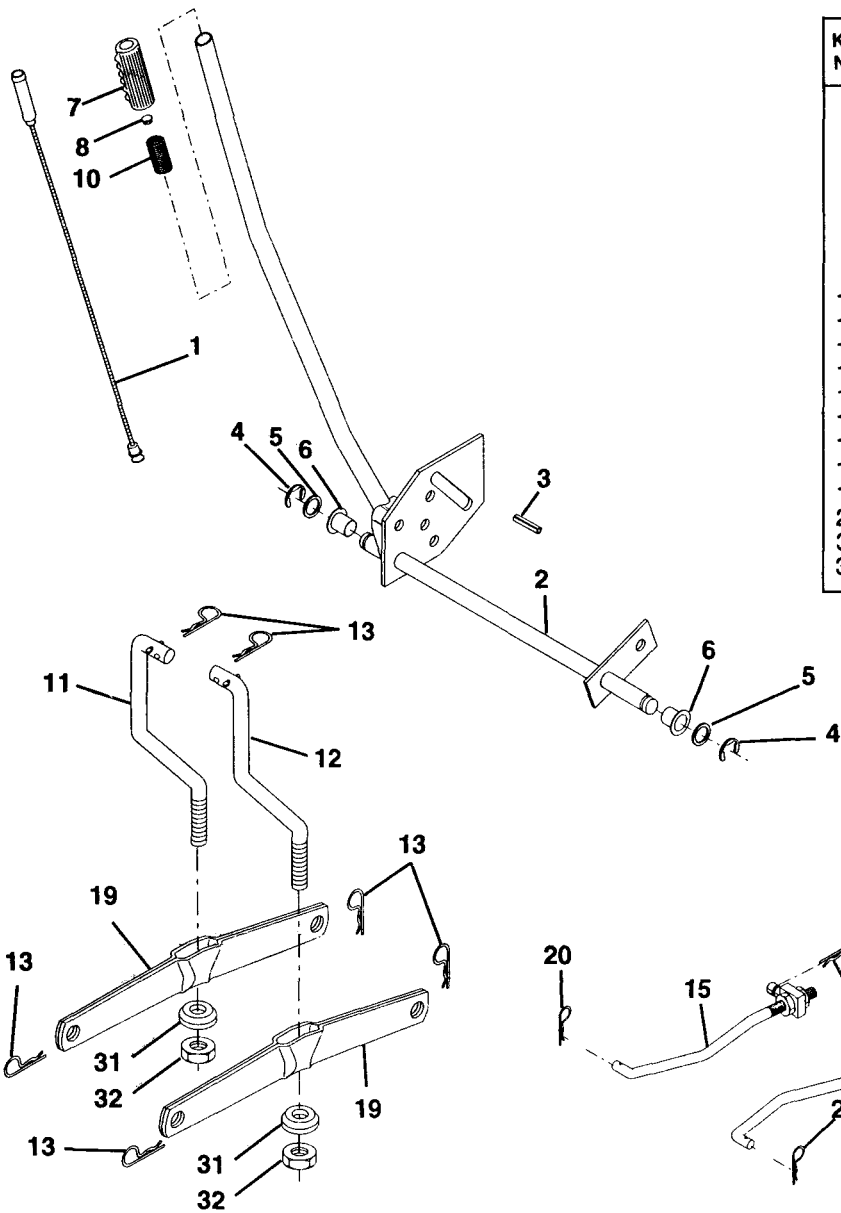

Key No.	Part No.	Description
1	5321369-73	Wire Asm Inner W/Plunger
2	5321402-78	Shaft Asm Lft LH
3	5321382-84	Pin Groove
4	8120000-02	E-ring Truarc #5133-62
5	8192116-21	Washer Pltd 21/32 X 1 X 21 Ga
6	5321201-83	Bearing Nylon
7	5321256-31	Grip Handle Bicycle Matte
8	5321259-25	Button Plunger
10	5321225-12	Spring Cprsn
11	5321398-65	Link Lift LH
12	5321398-66	Link Lift RH
13	5321246-70	Retainer Spring
15	5321272-18	Link Front
16	8732208-00	Nut Jam Hex 1/2-13 Unc
17	5321301-71	Trunnion Blk Zinc
18	8738008-00	Nut Lock W/wsh 1/2-13unc
19	5321398-68	Arm Suspension Rear
20	5321246-60	Retainer Spring
31	5321403-02	Bearing Pvt. Lift Spherical
32	8738106-00	Nut Lock 3/8-24 W/Nylong Insert