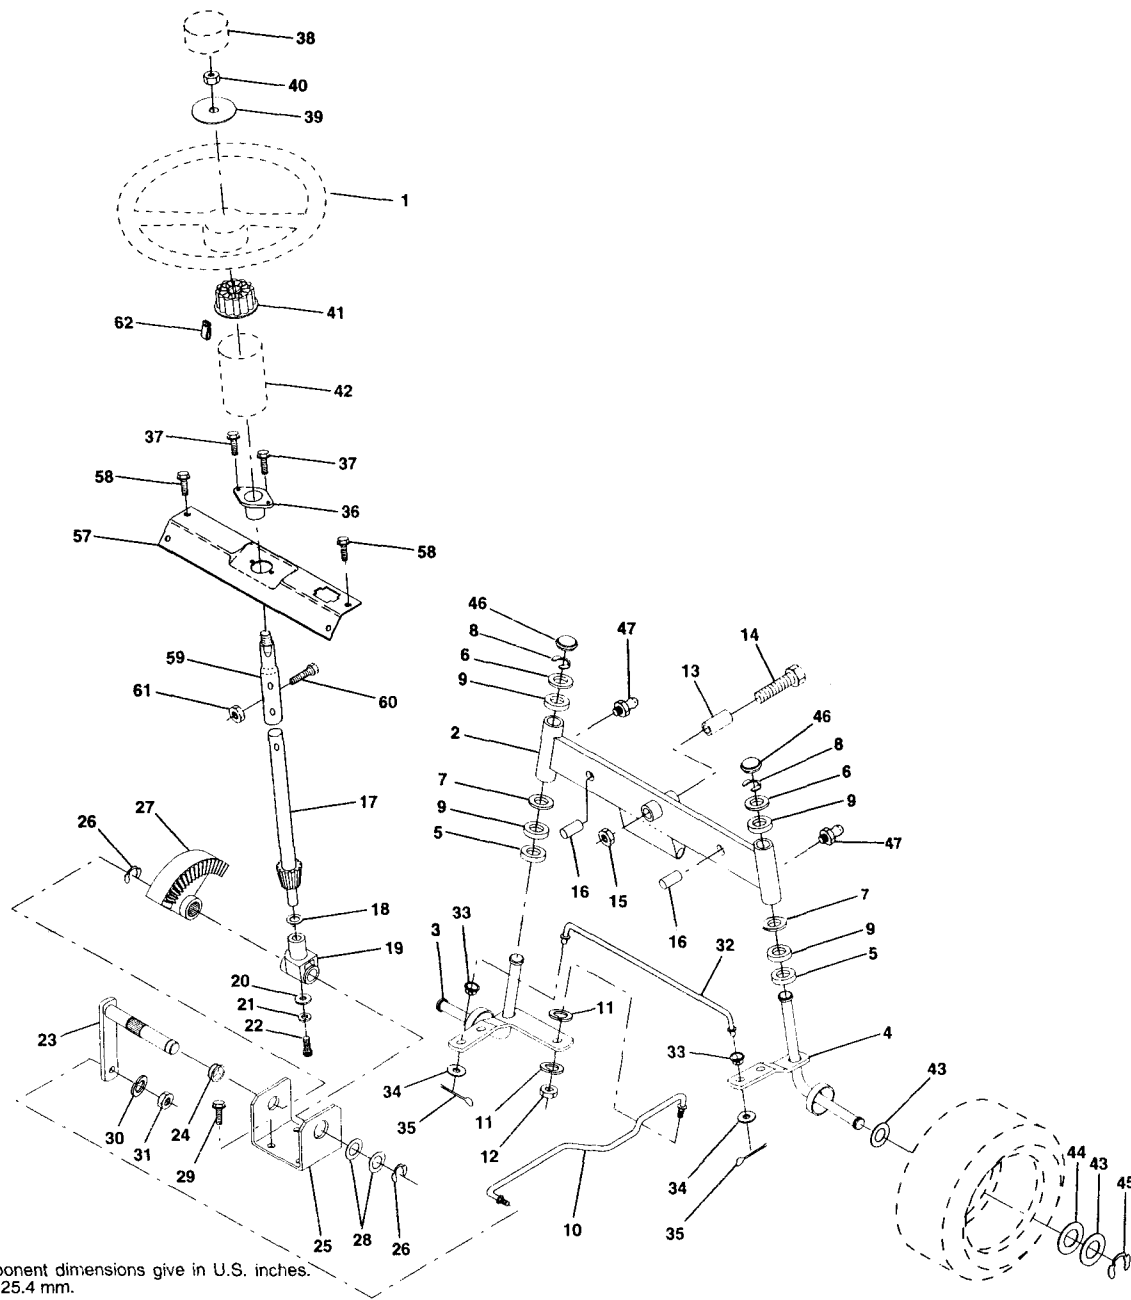

NOTE: All component dimensions give in U.S. inches.
1 inch = 25.4 mm.

Key No.	Part No.	Description
1	5321400-44	Wheel Steering Ayp P/L Blk
2	5321420-33	Axle Asm Fr LT W/gzks 38/42
3	5321352-27	Spindle Asm LH
4	5321452-28	Spindle Asm RH
5	5320062-66	Bearing Race Thrust Harden
6	5321217-48	Washer 25/32 X 1-5/8 X 16 Ga
7	8192720-16	Washer 27/32 X 1-1/4 X 16 Ga
8	8120000-29	Ring Klip #t5304-75
9	5320033-66	Bearing Col Strg Blk
10	5321304-68	Link Drag Sol Ball Jt 20 064
11	8100406-00	Washer Lock Hvy Hlcl Spr 3/8
12	8736106-00	Nut Fin Hex 3/8-24 Unf
13	5321104-38	Spacer Bearing Axle Front
14	8740110-56	Bolt Hex 5/8-11 Unc X 3-1/2
15	8736810-00	Nut Lock Flange 5/8-11 Unc
16	5321326-24	Pin Axle 5/8 X 1 55/1 54 Lg
17	5321401-76	Shaft Asm Strg
18	5320570-79	Washer Thrust 515x 750x 033
19	5321240-35	Support Shaft
20	5321266-84	Washer Shim 1/4 X 5/8 X 062
21	8100404-00	Washer Lock Hvy Helical 1/4
22	8710704-10	Screw Hex Socket 1/4-20 X 5/8
23	5321275-01	Shaft Asm Pittman
24	5321098-16	Nyliner Snap In
25	5321240-36	Bracket Steering
26	8120000-29	Ring Klip #t5304-75
27	5321468-74	Gear Sector 22 Teeth
28	5320062-66	Bearing Race Thrust Harden
29	8747806-12	Screw Thdrol 3/8-16x3/4 Ty-tt
30	8100406-00	Washer Lock Hvy Hlcl Spr 3/8
31	8736106-00	Nut Fin Hex 3/8-24 Unf
32	5321304-65	Rod Tie Wire Form 19 75 Mech
33	5321268-47	Bushing Link Drag Blk LR

Key No.	Part No.	Description
34	7341172-01	Washer 13/32 X 7/8 X 16 Ga
35	8760204-12	Pin Cotter 1/8 X 3/4 Cad
36	5321028-03	Bushing Steering
37	8172110-08	Screw Slftp #10-16 X 1/2 Ty-b
38	5321400-45	Cap Wheel Steer Ayp
39	8191338-08	Washer 13/32 x 2-3/8 x 8 Ga
40	5320078-10	Nut Lock Center 3/8-24 Unf
41	5321048-20	Adapter Wheel Strg .640/.635
42	5321402-16	Boot Shaft Steering
43	5321217-49	Washer 25/32 X 1 1/4 X 16 Ga
44	5321217-48	Washer 25/32 X 1-5/8 X 16 Ga
45	8120000-29	Ring Klip #t5304-75
46	5321212-32	Cap Spindle Fr Top Blk
47	5321248-36	Fitting Grease
57	5321401-72	Support Shaft Steering
58	8747604-12	Screw Hex Wsh Thdrol 1/4-20 x 3/4
59	5321401-71	Shaft Extension Steering P/L
60	8747805-20	Bolt Fin Hex 5/16-18 Unc P
61	8738005-00	Nut Lock Hex W/Ins. 5/16-18 Unc P
62	5321402-85	Clip Timmerman