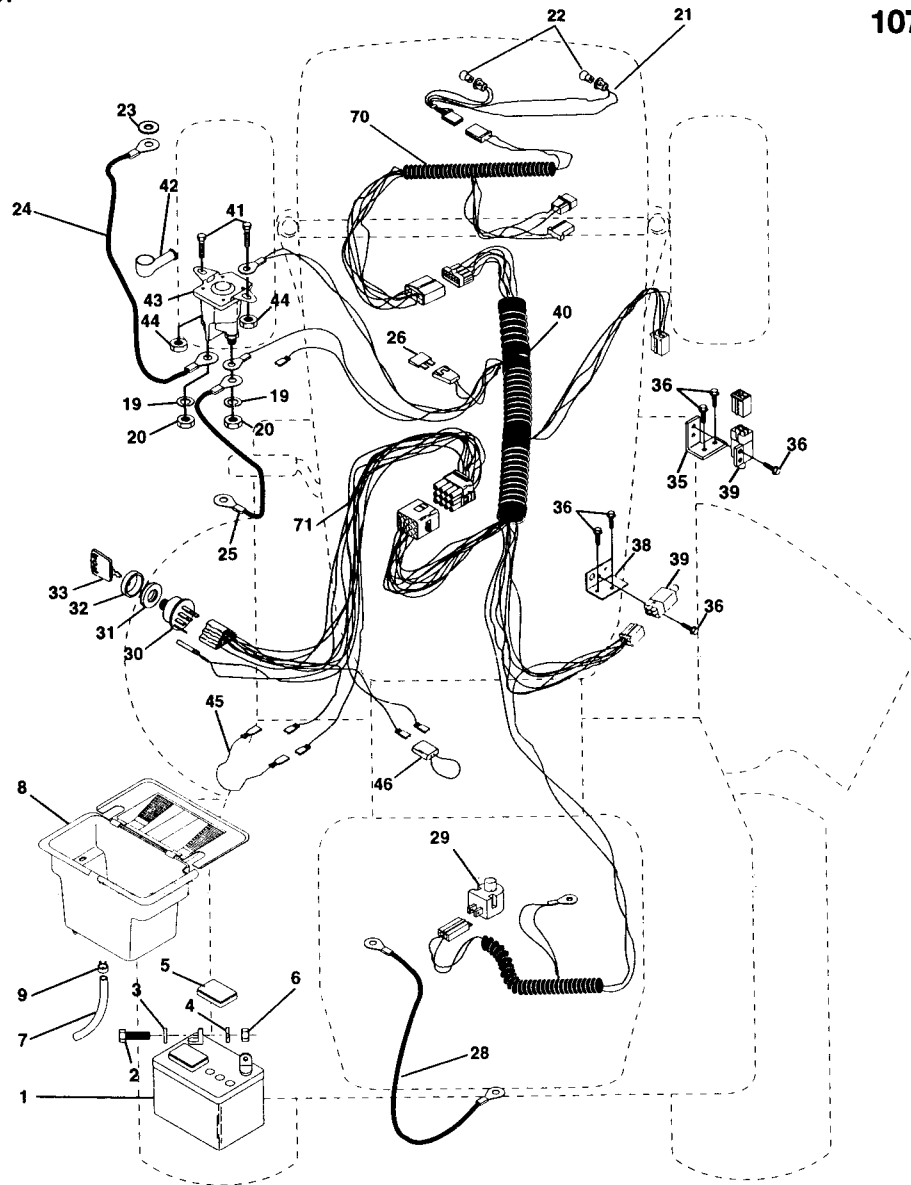

Prod.No: 954 00 13-11
Engine: B & S 287707 Type: 0211-01

SPAREPARTS 107 26 49-61

Key No.	Part No.	Description
1	5067888-01	Battery 12 Volt 25 Amp
2	8747604-12	Bolt Hex Hd 1/4-20unc X 3/4
3	7341153-01	Washer 9/32 X 5/8 X 16 Ga
4	8100404-00	Washer Lock Hvy Helical 1/4
5	5321212-64	Caps Battery 20/25/30 AMP
6	8732204-00	Nut Fin Hex 1/4-20 Unc
7	5321092-38	Tube Plastic 20"
8	5321299-65	Battery Case Hng Mech
9	5321095-96	Clamp Hose Olive
19	8100404-00	Washer Lock 1/4
20	8732204-00	Nut Jam Hex 1/4-20 Unc
21	5321368-50	Harness Asm Light W/4152j
22	5320041-52	Bulb Light #1156
23	8111504-00	Washer Lock Internal Tooth 1/4
24	5321247-80	Cable Battery 6 Ga 11"red
25	5321322-02	Cable Battery 6 Ga 43"red
26	5321088-24	Fuse 30 AMP Auto Green
28	5321247-73	Cable Ground 6 Ga 12"black
29	5321213-05	Switch Plunger Nc Gray
30	5321403-01	Switch Ign 4 Pos. w/Lights
31	5321242-11	Nut Ignition
32	5321412-26	Cover Sw Key Blk 1 25 Text SLT

Key No.	Part No.	Description
33	5321404-01	Key Ign
35	5321082-36	Bracket Switch Clutch
36	8170210-08	Screw Tap Hex #10-24unc X 1/2
38	5321308-90	Bracket Switch Interlock
39	5321095-53	Switch Intlk Clutch Gry 4 Term
40	5321407-07	Harness Chassis Lt Pl Mech
41	8711104-08	Bolt Fin Hex 1/4-20 x 1/2
42	5321315-63	Cover Terminal Red
43	5321099-46	Solenoid
44	8736404-00	Nut Keps Hex 1/4-20 Unc
45	5321408-44	Adapter Ammeter Rectangular
46	5321419-40	Protection Wire Loop
70	5321411-64	Harness Eng. B&S
71	5321407-10	Harness Dash Lt Private Lable