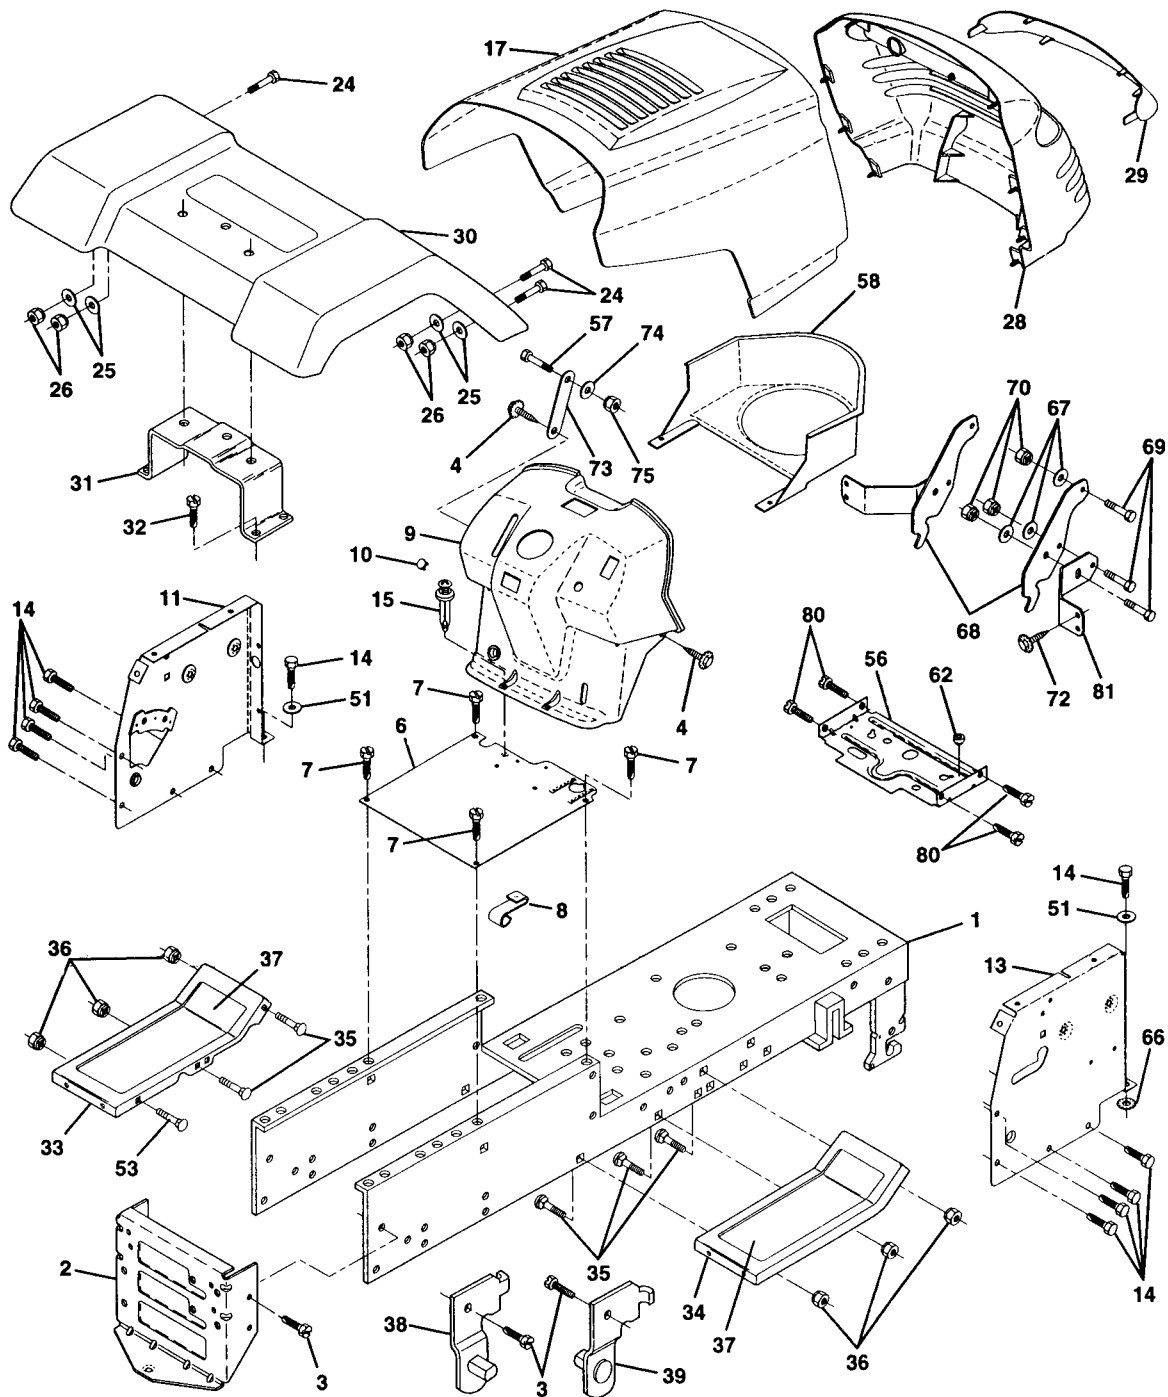

Key No.	Part No.	Description
33	5321404-01	Key Ign
35	5321082-36	Bracket Switch Clutch
36	8170210-08	Screw Tap Hex #10-24unc X 1/2
38	5321308-90	Bracket Switch Interlock
39	5321095-53	Switch Intlk Clutch Gry 4 Term
40	5321407-07	Harness Chassis Lt Pl Mech
41	8711104-08	Bolt Fin Hex 1/4-20 x 1/2
42	5321315-63	Cover Terminal Red
43	5321099-46	Solenoid
44	8736404-00	Nut Keps Hex 1/4-20 Unc
45	5321408-44	Adapter Ammeter Rectangular
46	5321419-40	Protection Wire Loop
70	5321411-64	Harness Eng. B&S
71	5321407-10	Harness Dash Lt Private Lable

NOTE: All component dimensions given in U.S. inches. 1 inch = 25,4 mm.

Key No.	Part No.	Description
1	5321413-59	Control Th/ch LH Blk Flag Eec
2	8747804-10	Screw Hex Thd Cut 1/4-20x5/8 T
3	-----	Engine B&s 14HP lcg Dual 1vt Model No 287707
4	5321279-51	Stop Throttle 3000
6	5321255-93	Gasket Eng 1 313 ld Tin Plated
11	8100405-00	Washer Lock Hvy Hlcl Spr 5/16
12	8710705-12	Screw Hexhd Cap 5/16-18x3/4
13	5321373-52	Muffler LT B&s 12/12 5 HP
14	8132803-24	Nipple Pipe 3/8 Npt X 3"
15	8132003-00	Elbow Std 90 Degree 3/8-18 Npt
16	8100406-00	Washer Lock Ext Tooth 3/8
17	8747806-20	Screw Thdrol 3/8-16x1-1/4 TYTT
18	5321367-18	Shield Heat Lt
19	5321058-39	Receptacle 1/4 turn
20	5321058-38	Retainer 1/4 turn
21	7341153-01	Washer 9/32 x 5/8 x 16 Ga.

NOTE: All component dimensions given in U.S. inches.
1 inch = 25.4 mm

Key No.	Part No.	Description
1	5321274-27	Seat V350 Blk/blk Std
2	5321405-51	Bracket Pivot Seat 8 720
3	8747806-16	BOLT Fin Hex 3/8-16unc X 1
4	8191316-10	Washer 13/32 X 3/4 X 10 Ga
5	5321404-07	Clip Push-In .375 x .250
6	8736806-00	Nut Lock Hex w/Ins 3/8-16 Unc
7	5321241-81	Spring Seat Cprsn 2 250 Blk Zi
8	8747806-16	Screw Thdrol 3/8-16 X 1 Ty-tt
9	8191316-14	Washer 13/32 X 1 X 14 Ga
10	5321405-52	Pan Seat
12	5321212-46	Bracket Mounting Switch