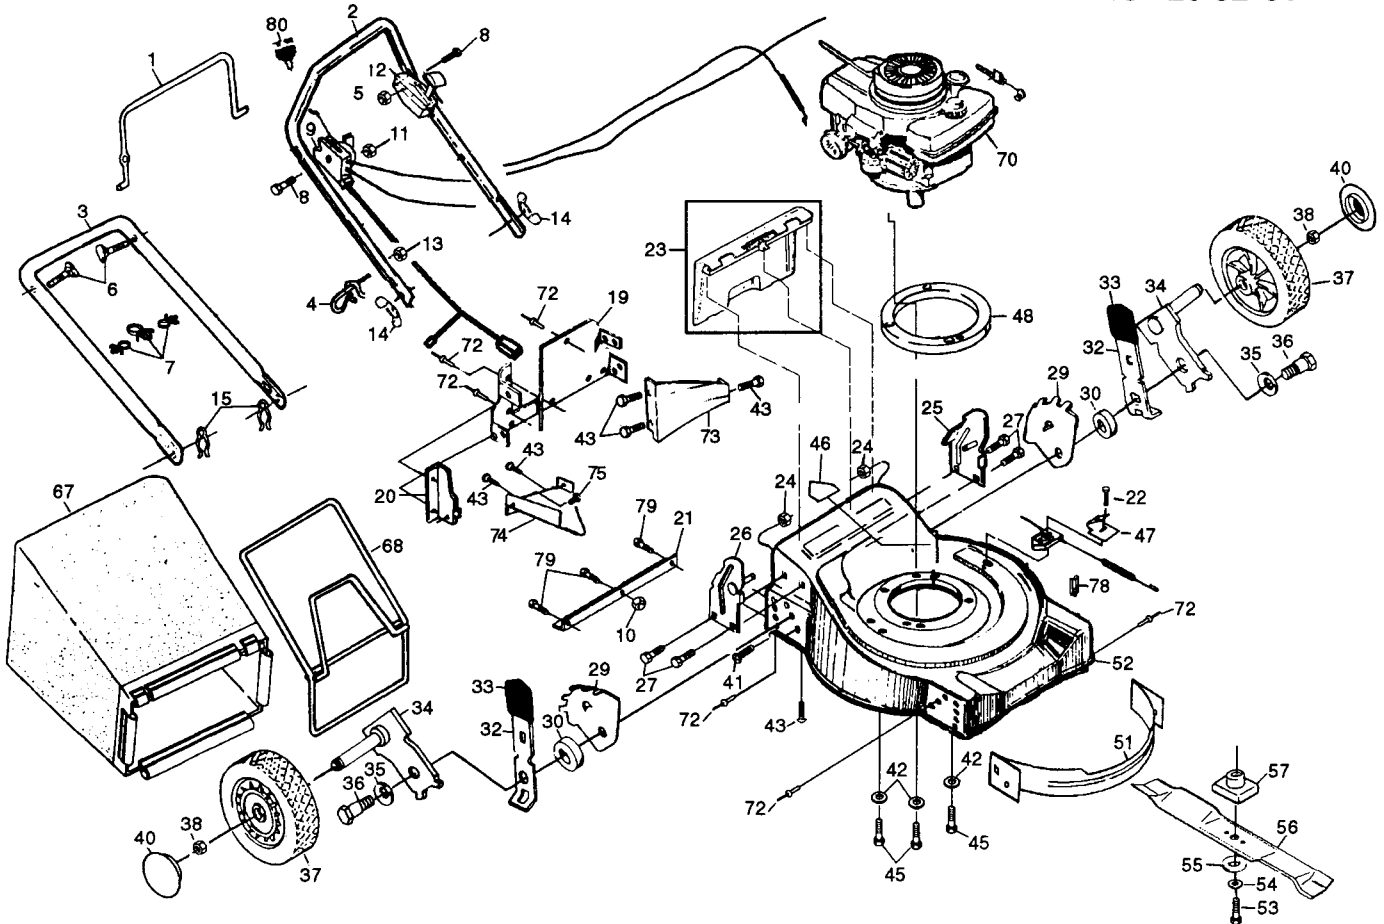

## SPAREPARTS

107 26 82-61

\*These parts must be purchased through an authorized Tecumseh dealer.

Ref. No.	Part.No.	Description
1	532 14 67-71	Control Bar
2	532 15 34-07	Upper Handle
3	532 15 34-06	Lower Handle
4	532 13 20-01	Rope Guide
5	873 68 04-00	Locknut 1/4-20
6	532 13 19-59	Handle Bolt
7	532 15 15-17	Cable Clips
8	532 14 49-29	Hex Washer Head Screw 1/4-20 x 2.12
9	532 14 70-42	Combination Control Key Start
10	873 68 04-00	Nut
11	873 68 04-00	Nut Hex Flange
12	532 14 73 22	Drive Control
13	873 68 04-00	Keys Locknut
14	532 12 86-38	Wing Nut
15	532 05 17-93	Hairpin Cotter
19	532 15 35-61	Back Plate
20	532 13 88-66	Side Baffle
21	532 14 76-25	Foot Guard
22	532 08 57-68	Self-Tapping Screw #10-24 x 3/4
23	532 14 76-13	Rear Door Assembly Kit
24	873 68 06-00	Locknut 3/8-16
25	532 15 34-05	Handle Bracket Assembly (Left)
26	532 15 34-04	Handle Bracket Assembly (Right)
27	532 15 00-78	Screw 5/16-18 x 3/4
29	532 13 99-01	Wheel Adjusting Bracket
30	532 14 66-30	Spacer
32	532 14 17-30	Selector Spring
33	532 08 78-77	Selector Knob
34	532 14 98-57	Axle Arm Assembly
35	532 00 23-35	Belleville Washer
36	532 14 27 48	Shoulder Bolt 3/8-16
37	532 14 84-40	Wheel & Tire Assembly
38	532 08 39-23	Locknut
40	532 07 74-00	Hubcap

Ref. No.	Part.No.	Description
1	817 02 10-08	Hex Washer Head Screw #10-24 x 1/2
2	532 75 07-27	Drive Cover
3	532 00 48-02	Washer
4	532 85 19-80	Drive Pawl
5	532 08 80-43	Drive Pulley
6	812 00 00-30	Retaining Ring
7	532 05 45-83	Screw 1/4-20 x 1/2
8	532 12 52-46	Clutch Frame
9	532 05 09-62	Locknut 1/4-20
10	532 14 14-29	Clutch Lever
11	532 08 80-67	Clutch Lever Spacer
12	873 68 05-00	Locknut 5/16-18
13	872 07 05-04	Carriage Bolt 5/16-18 x 1/2
14	874 35 04-24	Hex Head Screw 1/4-20 x 1-1/2
15	532 08 80-69	Spacer
16	532 04 81-80	Idler Assembly (Includes Key No. 17)
17	532 08 85-76	Idler Spacer
18	532 08 85-17	Shoulder Bolt 5/16-18 x 1-3/8