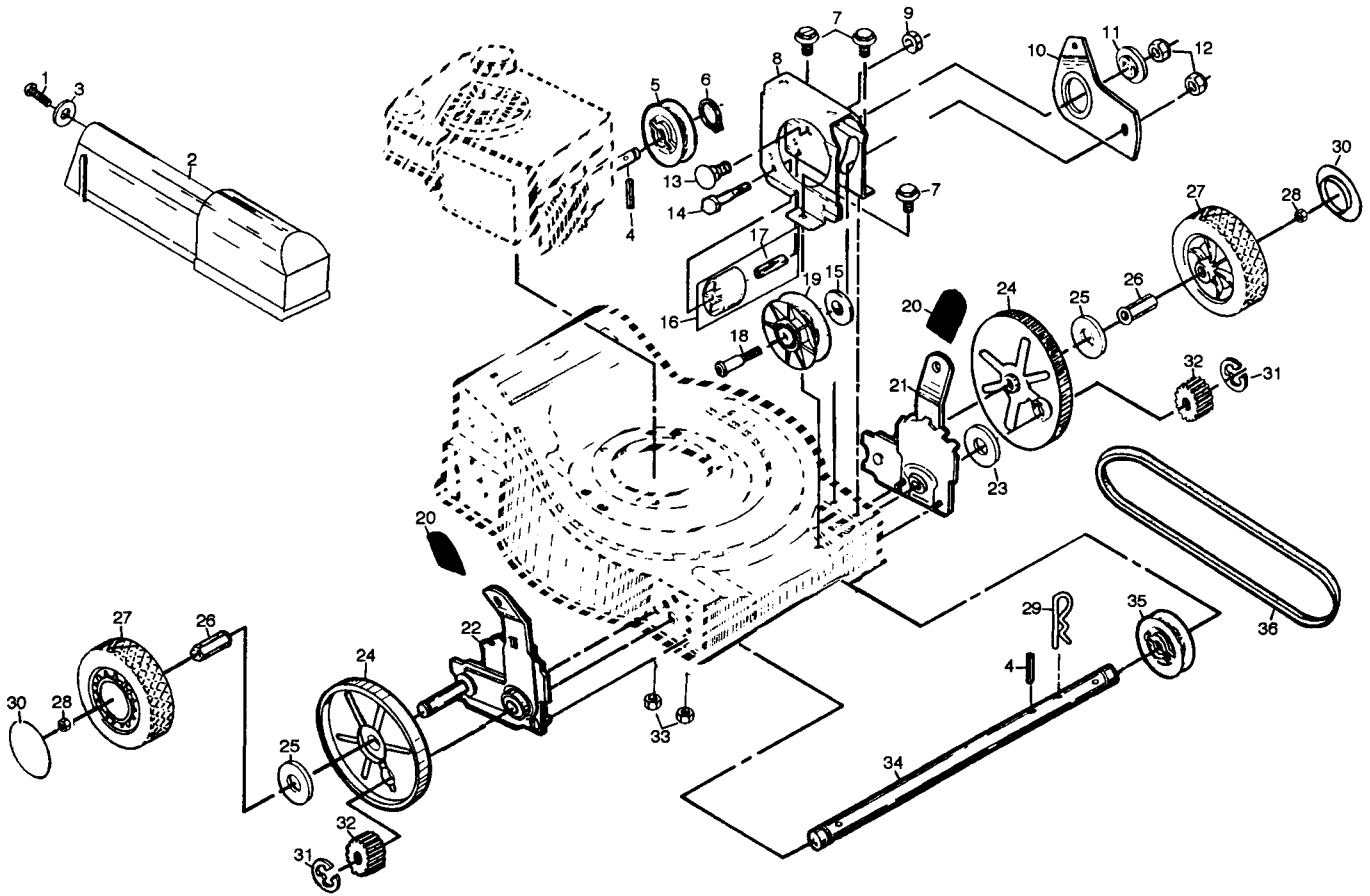

## SPAREPARTS

107 26 82-61

\*These parts must be purchased through an authorized Tecumseh dealer.

Ref. No.	Part.No.	Description
1	532 14 67-71	Control Bar
2	532 15 34-07	Upper Handle
3	532 15 34-06	Lower Handle
4	532 13 20-01	Rope Guide
5	873 68 04-00	Locknut 1/4-20
6	532 13 19-59	Handle Bolt
7	532 15 15-17	Cable Clips
8	532 14 49-29	Hex Washer Head Screw 1/4-20 x 2.12
9	532 14 70-42	Combination Control Key Start
10	873 68 04-00	Nut
11	873 68 04-00	Nut Hex Flange
12	532 14 73 22	Drive Control
13	873 68 04-00	Keys Locknut
14	532 12 86-38	Wing Nut
15	532 05 17-93	Hairpin Cotter
19	532 15 35-61	Back Plate
20	532 13 88-66	Side Baffle
21	532 14 76-25	Foot Guard
22	532 08 57-68	Self-Tapping Screw #10-24 x 3/4
23	532 14 76-13	Rear Door Assembly Kit
24	873 68 06-00	Locknut 3/8-16
25	532 15 34-05	Handle Bracket Assembly (Left)
26	532 15 34-04	Handle Bracket Assembly (Right)
27	532 15 00-78	Screw 5/16-18 x 3/4
29	532 13 99-01	Wheel Adjusting Bracket
30	532 14 66-30	Spacer
32	532 14 17-30	Selector Spring
33	532 08 78-77	Selector Knob
34	532 14 98-57	Axle Arm Assembly
35	532 00 23-35	Belleville Washer
36	532 14 27 48	Shoulder Bolt 3/8-16
37	532 14 84-40	Wheel & Tire Assembly
38	532 08 39-23	Locknut
40	532 07 74-00	Hubcap

Ref. No.	Part.No.	Description
1	817 02 10-08	Hex Washer Head Screw #10-24 x 1/2
2	532 75 07-27	Drive Cover
3	532 00 48-02	Washer
4	532 85 19-80	Drive Pawl
5	532 08 80-43	Drive Pulley
6	812 00 00-30	Retaining Ring
7	532 05 45-83	Screw 1/4-20 x 1/2
8	532 12 52-46	Clutch Frame
9	532 05 09-62	Locknut 1/4-20
10	532 14 14-29	Clutch Lever
11	532 08 80-67	Clutch Lever Spacer
12	873 68 05-00	Locknut 5/16-18
13	872 07 05-04	Carriage Bolt 5/16-18 x 1/2
14	874 35 04-24	Hex Head Screw 1/4-20 x 1-1/2
15	532 08 80-69	Spacer
16	532 04 81-80	Idler Assembly (Includes Key No. 17)
17	532 08 85-76	Idler Spacer
18	532 08 85-17	Shoulder Bolt 5/16-18 x 1-3/8