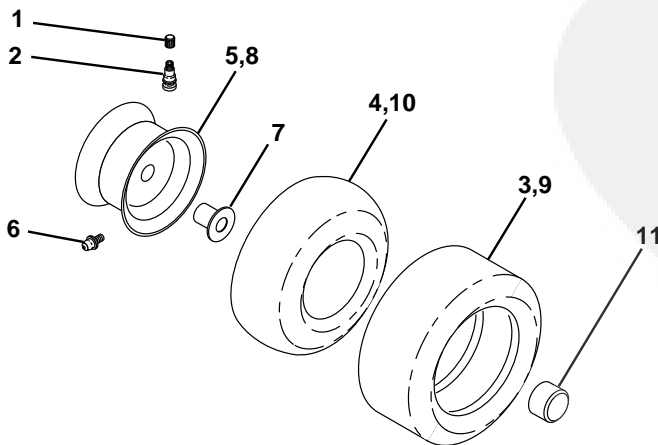

NOTE: All component dimensions given in U.S. inches.
1 inch = 25.4 mm.

REPAIR PARTS

TRACTOR- -MODEL NO. AB12536RBA

SEAT ASSEMBLY

KEY NO.	PART NO.	DESCRIPTION
1	1274297	Seat
2	140551	Bracket Pnt Pivot Seat (blk)
5	145006	Clip Push In Hinged
7	124181X	Spring Seat Cprsn 2 250 Blk Zi
8	17490616	Screw Thdrol 3/8-16 X 1 Ty-tt
9	19131614	Washer 13/32 X 1 X 14 Ga
10	155925	Pan Pnt Seat (blk)
12	121246X	Bracket Pnt Mounting Switch
13	121248X	Bushing Snap Blk Nyl 50 Id
14	72050412	Bolt Rdhd Sht Nk 1/4-20x1-1/2
15	134300	Spacer Split .28 X .96 Zinc

KEY NO.	PART NO.	DESCRIPTION
16	121250X	Spring Cprsn
17	123976X	Nut Lock 1/4 Lge Flg Gr 5 Zinc
21	153236	Bolt Shoulder 5/16-18 Unc-2A
22	73800500	Nut Hex Lock w/Ins 5/16-18
23	74780814	Bolt Fin Hex 3/8-16 x 7/8 Gr 5
24	19171912	Washer 17/32 X 1-3/16 X 12 Ga.
25	127018X	Bolt Shoulder 5/16-18 X 62
26	10040800	Washer Lock Hvy Hlcl Spr 1/2

NOTE: All component dimensions given in U.S. inches.
1 inch = 25.4 mm

REPAIR PARTS

TRACTOR- -MODEL NO. AB12536RBA

DECALS

KEY NO.	PART NO.	DESCRIPTION
1	145498	Decal Read Owner's Manual Sym
2	168409	Decal Hp Engine
3	167922	Decal Hood Rh
4	167923	Decal Hood Lh
6	126187X	Decal 100 DBA
7	159713	Decal Panle Side Logo
8	145437	Decal Europe Stand Ce
9	163520	Decal Fender Logo
10	145005	Decal Bat Dan/Poi P/L Sym Wp
11	145494	Decal Mower Cut Finger Symbol
12	159737	Decal Brake/Clutch Symbol Lt
13	166959	Decal Warn Back Plate CRD
14	159736	Decal Chassis Hot Muffler

WHEELS & TIRES

KEY NO.	PART NO.	DESCRIPTION
1	59192	Cap Value Tire
2	65139	Stem Value
3	106222X	Tire F Ts 15 X 6 0 - 6 Service
4	59904	Tube Inner Front #35060
5	106732X427	Rim Asm 6"front White Service
6	278H	Fitting Grease
7	9040H	Bearing Flange
8	106108X427	Rim Asm 8" rear White Service
9	124635X	Tire R Ts 18 x 8.5-8 Service
10	7152J	Tube Rear 9 5 X 8 Service
11	104757X	Cap Axle Blk 1 50 X 1 00
--	144334	Sealant, Tire (10 oz. tube)