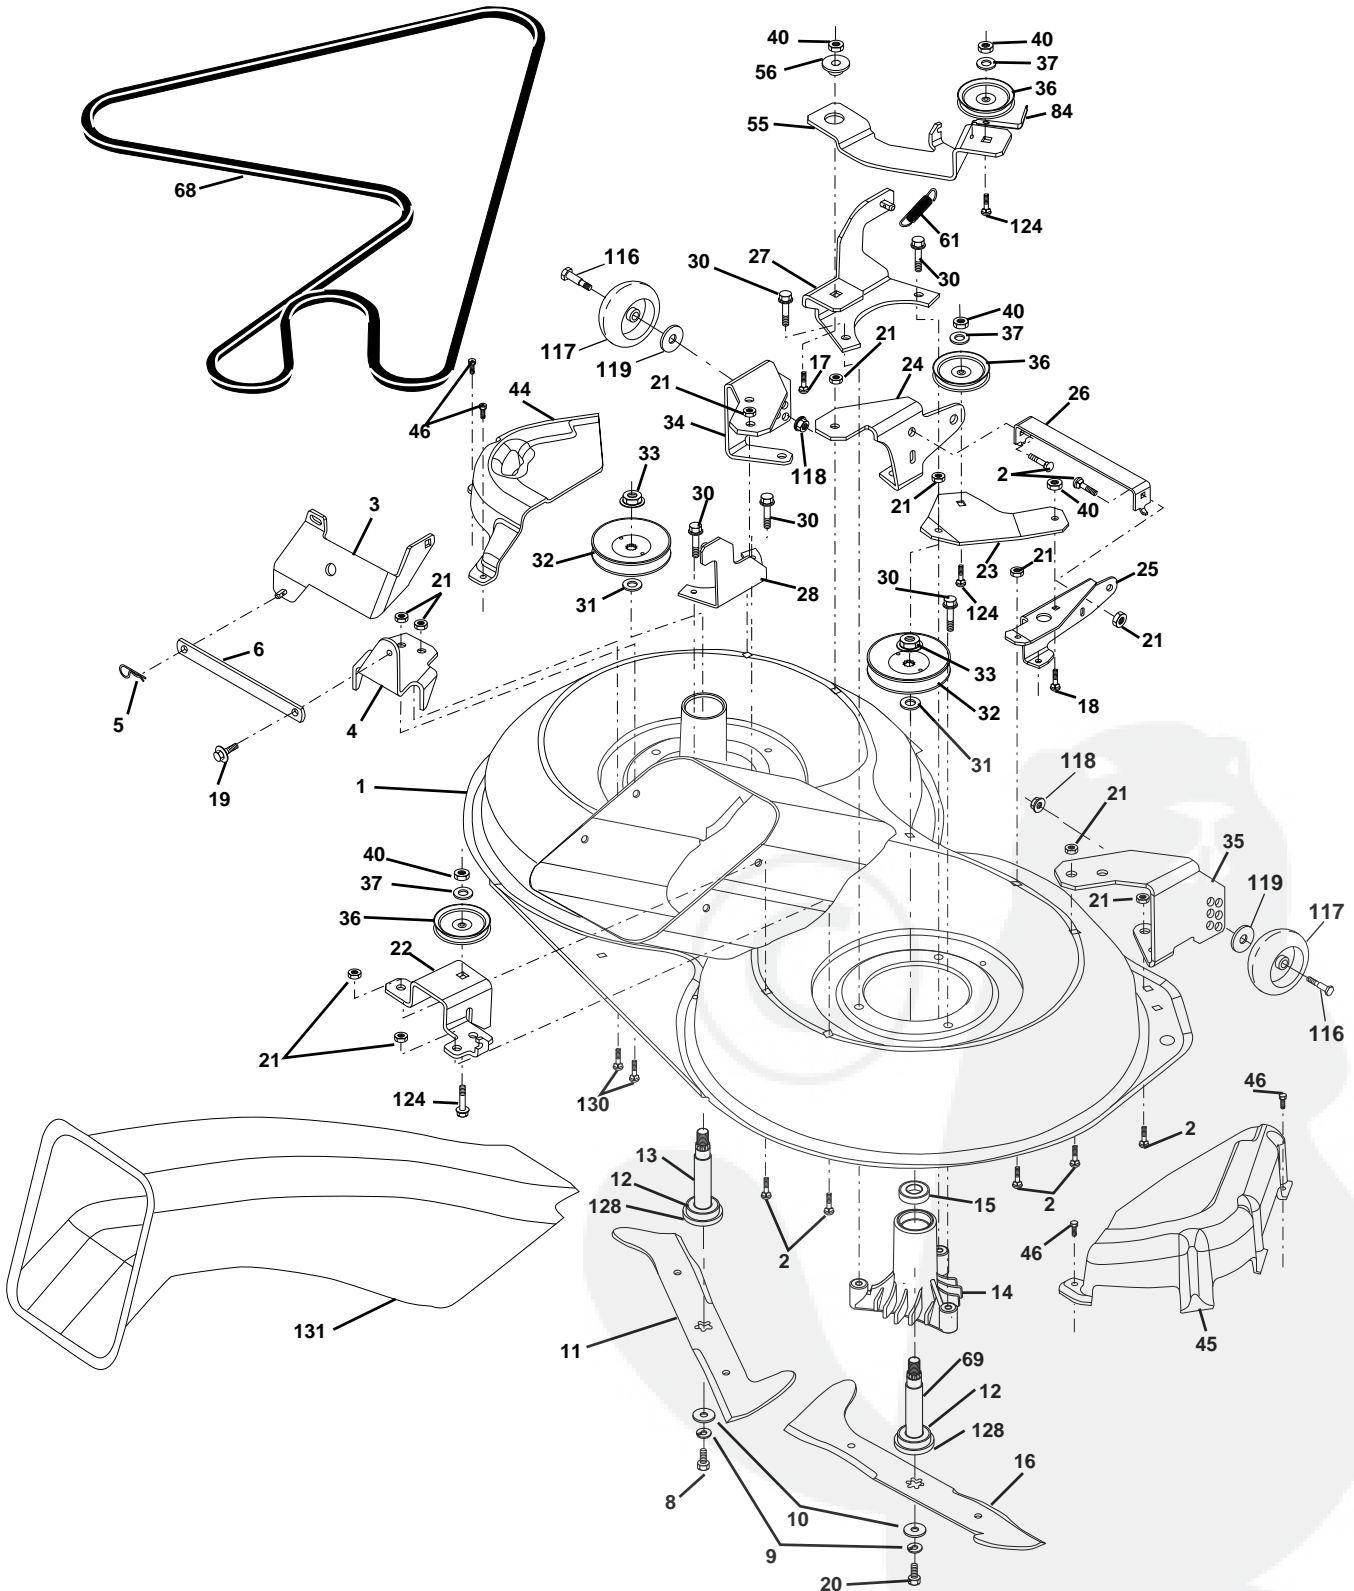

REPAIR PARTS

TRACTOR- -MODEL NO. AB12536RBA

MOWER

REPAIR PARTS

TRACTOR- -MODEL NO. AB12536RBA

MOWER

KEY NO.	PART NO.	DESCRIPTION	KEY NO.	PART NO.	DESCRIPTION
1	165552	Housing Asm. Mower 92 CRD	33	137266	Nut Flg Top Lock Cntr B 9/16
2	72140506	Bolt Rdhd Sqnk 5/16-18 Unc x 3/4	34	165239	Bracket Gauge Wheel Lf 92 CRD
3	165569	Bracket Asm. S-Bar Chass 92 CRD	35	165238	Bracket Gauge Wheel Rf 92 CRD
4	165558	Bracket Bar Sway Deck 92 CRD	36	146763	Pulley Idler V-Groove Dim 4.25
5	4939M	Retainer Spring	37	19131316	Washer 11/32 x 13/16 x 16 Ga
6	165557	Bar Sway 92 CRD	40	73680600	Nut Crownlock 3/8-16 Unc
8	850857	Bolt 3/8-24 x 1.25 Gr8 Patched	44	165724	Cover Mandrel Lh 92 CRD
9	10030600	Washer Lock Hvy 3/8 Unplated	45	165556	Cover Mandrel Rh 92 CRD
10	140296	Washer Hard Blade Mower vented	46	137729	Screw Thd Roll 1/4-20 x 5/8
11	165560	Blade 3-1 Lh 92 CRD	55	165445	Arm Idler 92 CRD
12	129895	Bearing Ball #6204 (Mandrel)	56	122052X	Spacer Retainer PM Mower
13	137645	Shaft Asm. W/Lower Bearing	61	165945	Spring Tension Belt
14	128774	Housing Mandrel Vented (Machd)	68	165555	Hex-Belt 92 Mower 105AA
15	110485X	Bearing Ball Mandrel	69	165482	Shaft Asm W/Lwr Brg Rh Thd CRD
16	165561	Blade 3-1 Rh 92 CRD	84	156085	Keeper Belt Idler
17	72140610	Bolt Carriage 3/8-16 x 1-1/4	116	137644	Bolt Shoulder
18	72110608	Bolt Rdhd Sqnk 3/8-16 x 1 Gr5	117	133957	Wheel Gage Donut Wide
19	132827	Bolt Shoulder 5/16-18 Thd Form	118	73930600	Nut Centerlock 3/8-16 Unc
20	165484	Bolt 3/8-24 x 1.25 Gr8 Ptch Lhthd	119	19121414	Washer 3/8 x 7/8 x 14 Ga.
21	73680500	Nut Crown Lock 5/16-18	124	72110612	Bolt Carr Sh 3/8-16 x 1-1/2 Gr5
22	165243	Bracket Idler Sprt RR 92 CRD	128	153390	Washer Felt
23	165446	Bracket Idler Sprt RF 92 CRD	130	72110506	Bolt Rdhdsqnk 5/16-18 Unc x 3/4
24	165242	Bracket Suspension LF 92 CRD	131	165661	Chute Bagger CRD 92cm
25	165244	Bracket Suspension RF 92 CRD	--	130794	Mandrel Asm Service
26	165237	Brace Support Susp Frt CRD	--	165579	Mandrel Asm CRD Lh Threads SVC
27	165568	Bracket Asm. Susp RR 92 CRD	--	165578	Deck Mower Complete
28	165567	Bracket Asm. Susp LR 92 CRD			
30	157722	Screw Thd Rolling Washer Head			
31	129963	Washer Spacer Mower Vented			
32	153531	Mandrel Pulleys 36 & 46			

NOTE: All component dimensions given in U.S. inches
1 inch = 25.4 mm