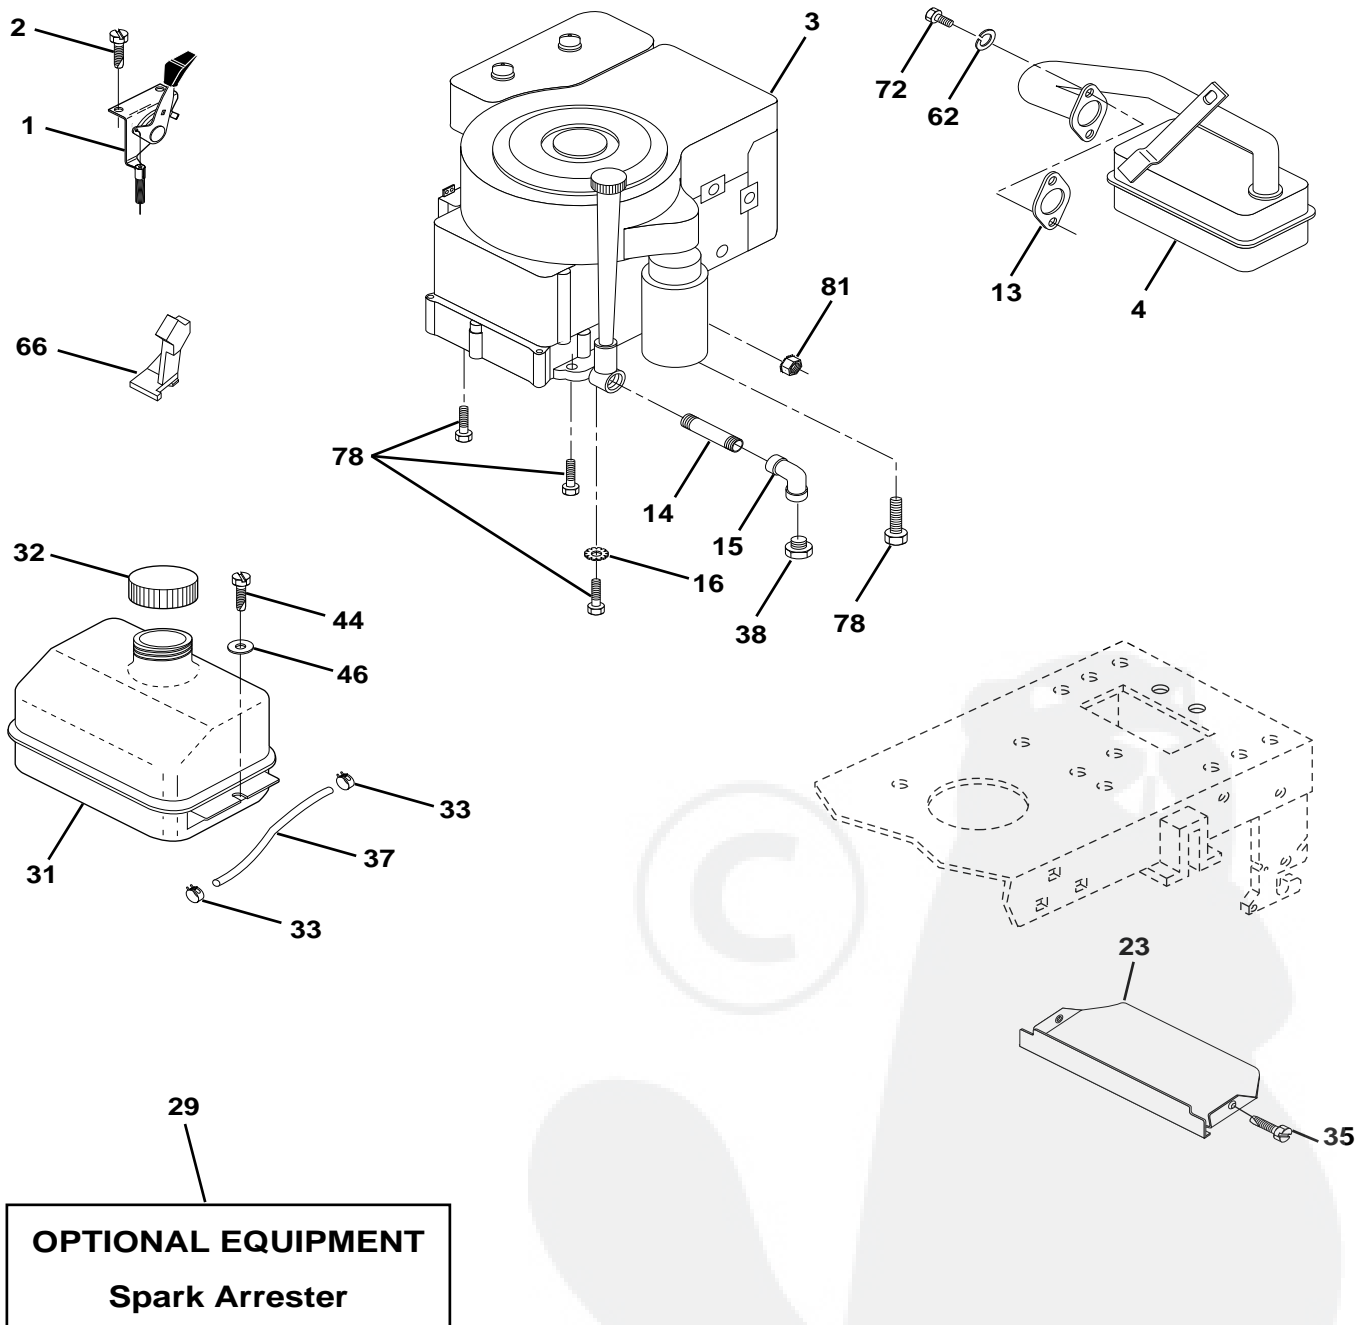

NOTE: All component dimensions given in U.S. inches
1 inch = 25.4 mm

REPAIR PARTS

TRACTOR- -MODEL NO. AB12536RBA

ENGINE

REPAIR PARTS

TRACTOR- -MODEL NO. AB12536RBA

ENGINE

KEY NO.	PART NO.	DESCRIPTION
1	141359	Control Throt /Ch Lh
2	17720410	Screw Hex Thd Cut 1/4-20x5/8 T
3	-----	Engine Briggs Model 287707 Order Parts from Engine Manufacturer
4	137352	Muffler Exhaust B&S Lt
13	165291	Gasket 1 313 Id Tin Plated
14	13280324	Nipple Pipe 3/8 Npt X 3"
15	13200300	Elbow Std 90 Degree 3/8-18 Npt
16	11050600	Washer Lock Ext Tooth 3/8
23	159880	Shield Browning/Debris Guard
29	137180	Arrestor Spark
31	109202X	Tank Fuel 1.25 Fr
32	140527	Cap Asm Fule Top Vent N/Lany
33	123487X	Clamp Hose Blk
35	17490512	Screw, Thdrol 5/16-18 x 3/4 Tyt
37	137040	Line Fuel 20"
38	-----	Plug Oil Drain (Order From Engine Manufacturer)
44	17490412	Screw Hexwsh Thdrol 1/4-20x3/4
46	19091416	Washer 9/32 X 7/8 X 16ga
62	10040500	Washer Lock Hvy Hlcl Spr 5/16
66	127951	Stop Throttle 3000 Rpm
72	71070512	Screw Hexhd Cap 5/16-18x3/4
78	17490620	Screw Thdrol 3/8-16x1-1/4 Tytt
81	128861	Nut Flange 1/4-20 Starter Nut

NOTE: All component dimensions given in U.S. inches
1 inch = 25.4 mm

REPAIR PARTS

TRACTOR- -MODEL NO. AB12536RBA

MOWER LIFT

REPAIR PARTS

TRACTOR- -MODEL NO. AB12536RBA

MOWER LIFT

KEY NO.	PART NO.	DESCRIPTION
1	159460	Washer Asm Inner Spring W/ Plunger
2	159471	Shaft Asm. Lift
3	105767X	Pin Groove
4	12000002	E Ring #5133-62
5	19211621	Washer 21/32 x 1 x 21 Ga.
6	120183X	Bearing Nylon
7	109413X	Grip Handle
8	122365X	Button Plunger Red
11	165829	Link Asm Lift L.H.
12	165831	Link Asm Lift R.H.
13	4939M	Retainer Spring
15	127218	Link Front
16	73350800	Nut Jam Hex 1/2-13 Unc
17	130171	Trunnion Blk Zinc
18	73680800	Nut Crownlock 1/2-13 Unc
19	139868	Arm Suspension Mower
20	163552	Retainer Spring
31	140302	Bearing, Pvt. Lift. Spherical
32	73540600	Nut Crownlock 3/8-24