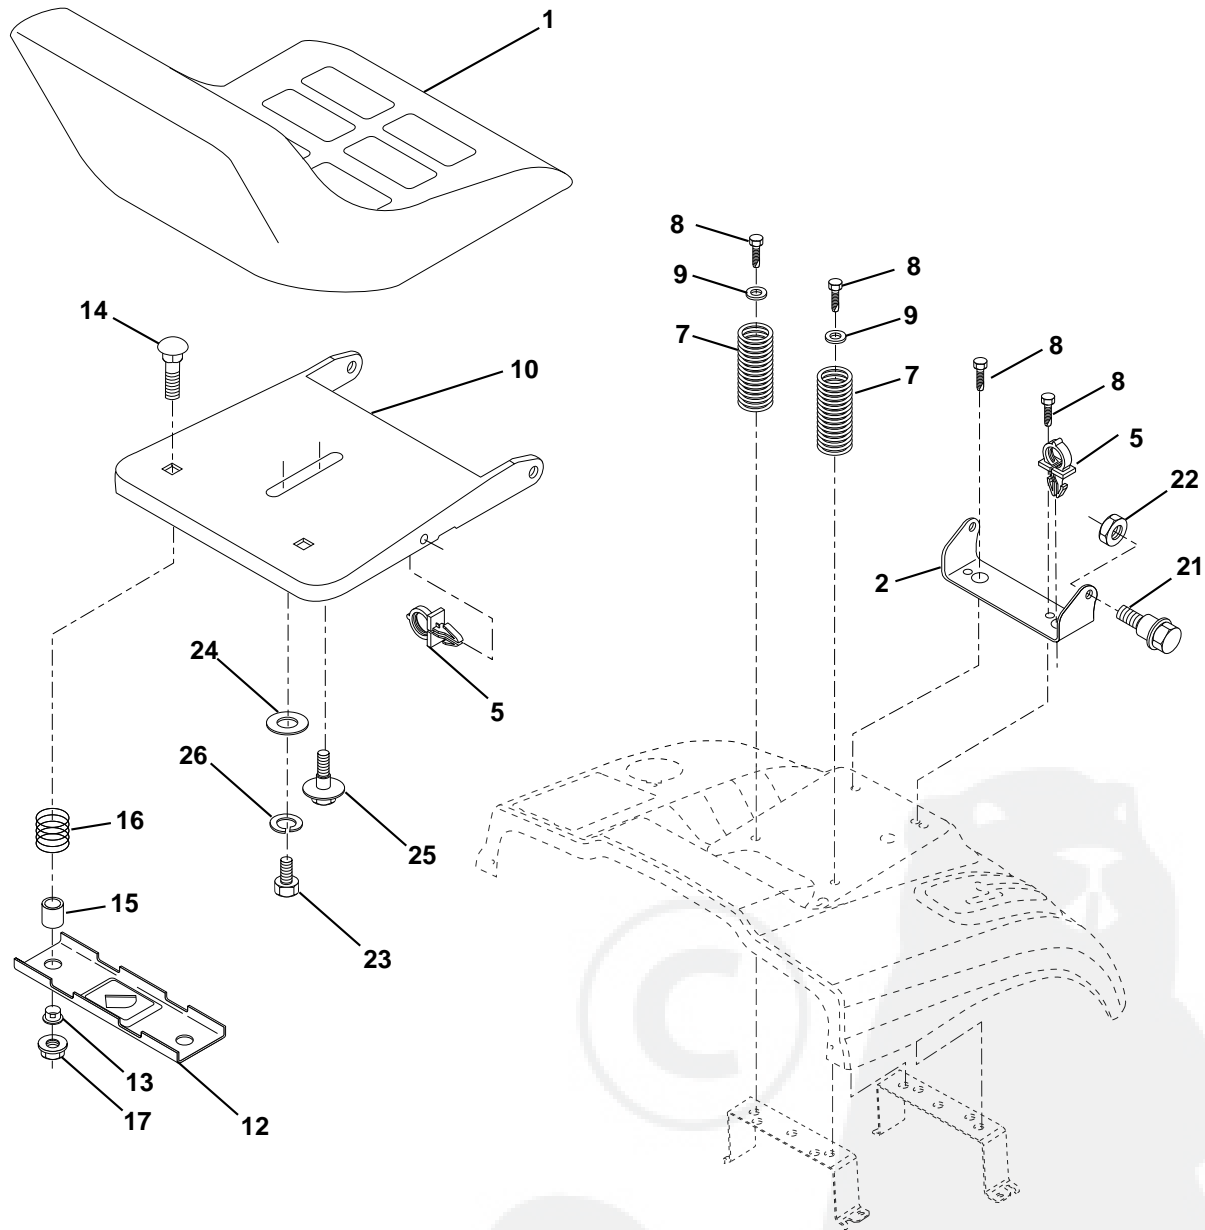

REPAIR PARTS

TRACTOR- -MODEL NO. AB12536RBA

SEAT ASSEMBLY

KEY NO.	PART NO.	DESCRIPTION
1	1274297	Seat
2	140551	Bracket Pnt Pivot Seat (blk)
5	145006	Clip Push In Hinged
7	124181X	Spring Seat Cprsn 2 250 Blk Zi
8	17490616	Screw Thdrol 3/8-16 X 1 Ty-tt
9	19131614	Washer 13/32 X 1 X 14 Ga
10	155925	Pan Pnt Seat (blk)
12	121246X	Bracket Pnt Mounting Switch
13	121248X	Bushing Snap Blk Nyl 50 Id
14	72050412	Bolt Rdhd Sht Nk 1/4-20x1-1/2
15	134300	Spacer Split .28 X .96 Zinc

KEY NO.	PART NO.	DESCRIPTION
16	121250X	Spring Cprsn
17	123976X	Nut Lock 1/4 Lge Flg Gr 5 Zinc
21	153236	Bolt Shoulder 5/16-18 Unc-2A
22	73800500	Nut Hex Lock w/Ins 5/16-18
23	74780814	Bolt Fin Hex 3/8-16 x 7/8 Gr 5
24	19171912	Washer 17/32 X 1-3/16 X 12 Ga.
25	127018X	Bolt Shoulder 5/16-18 X 62
26	10040800	Washer Lock Hvy Hlcl Spr 1/2

NOTE: All component dimensions given in U.S. inches.
1 inch = 25.4 mm