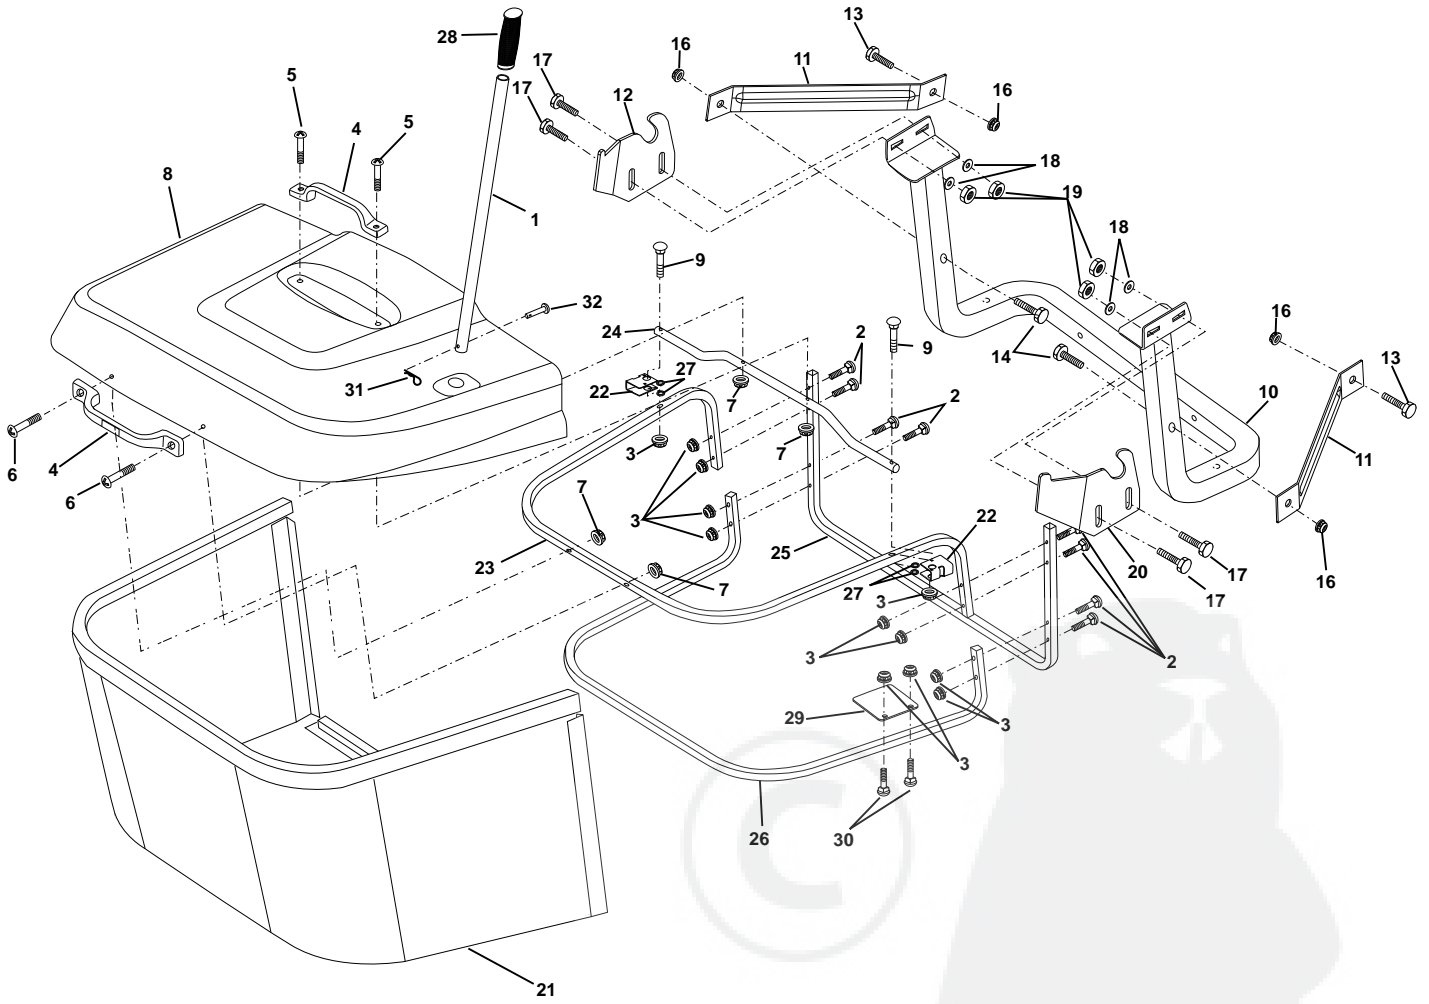

REPAIR PARTS

TRACTOR- -MODEL NO. AB12536RBA

BAGGER

REPAIR PARTS

TRACTOR- -MODEL NO. AB12536RBA

BAGGER

KEY NO.	PART NO.	DESCRIPTION
1	165249	Tube Handle Bagger CRD
2	72140416	Bolt Carriage 1/4-20 x 2.0 Gr.5
3	123976X	Nut Lock 1/4 Lge Flg Gr. 5 Zinc
4	165693	Handle Grab Plastic Black
5	74981024	Screw Pan Head #10-24 x 1.50 Blk
6	74981032	Screw Pan Hd
7	59931	Nut Lock #10-24 Flg Gr.5 Zinc
8	165715X505	Cover Bagger Plastic CRD MS422
9	72140418	Bolt Carriage 1/4-20 x 2.25d x Gr.5
10	165716	Support AsmWldmnt Bagger CRD
11	165719	Bracket Support Upper Bag CRD
12	165735	Bracket Pivot Bagger Lh CRD
13	72110606	Bolt Rdhd Sht Sqnk 3/8-16 x 3/4
14	74520640	Bolt Hex 3/8-16 x 2-1/2 Gr.5
15	19132016	Washer 13/32 x 1-1/4 x 16 Ga.
16	73900600	Nut Lock Flg 3/8-16 Unc
17	72140506	Bolt Rdhd Sht Sqnk 5/16 -18 Unc x 3/4
18	19112016	Washer 11/32 x 1.25 x 16 Ga.
19	73800500	Nut Lock Hex W/Ins 5/16-18 Unc Pl
20	165736	Bracket Pivot Bagger RH CRD
21	165780	Bag Asm CRD
22	165781	Bracket Side Bagger CRD
23	165782	Tube Upper Bagger CRD
24	165783	Tube Pivot Bagger CRD
25	165784	Tube Front Bagger CRD
26	165785	Tube Lower Bagger CRD
27	165786	Grommet Extruded Cut1/8
28	165787	Grip Handle Black
29	165839	Plate Stop Bagger handle CRD
30	72140410	Bolt Carriage 1/4-20 x 1 Gr.5
31	4497H	Retainer Spring 1" Zinc/Cad
32	126875X	Rivet Rd Hd Drilled 3/8 Dia

NOTE: All component dimensions given in U.S. inches
1 inch = 25.4 mm