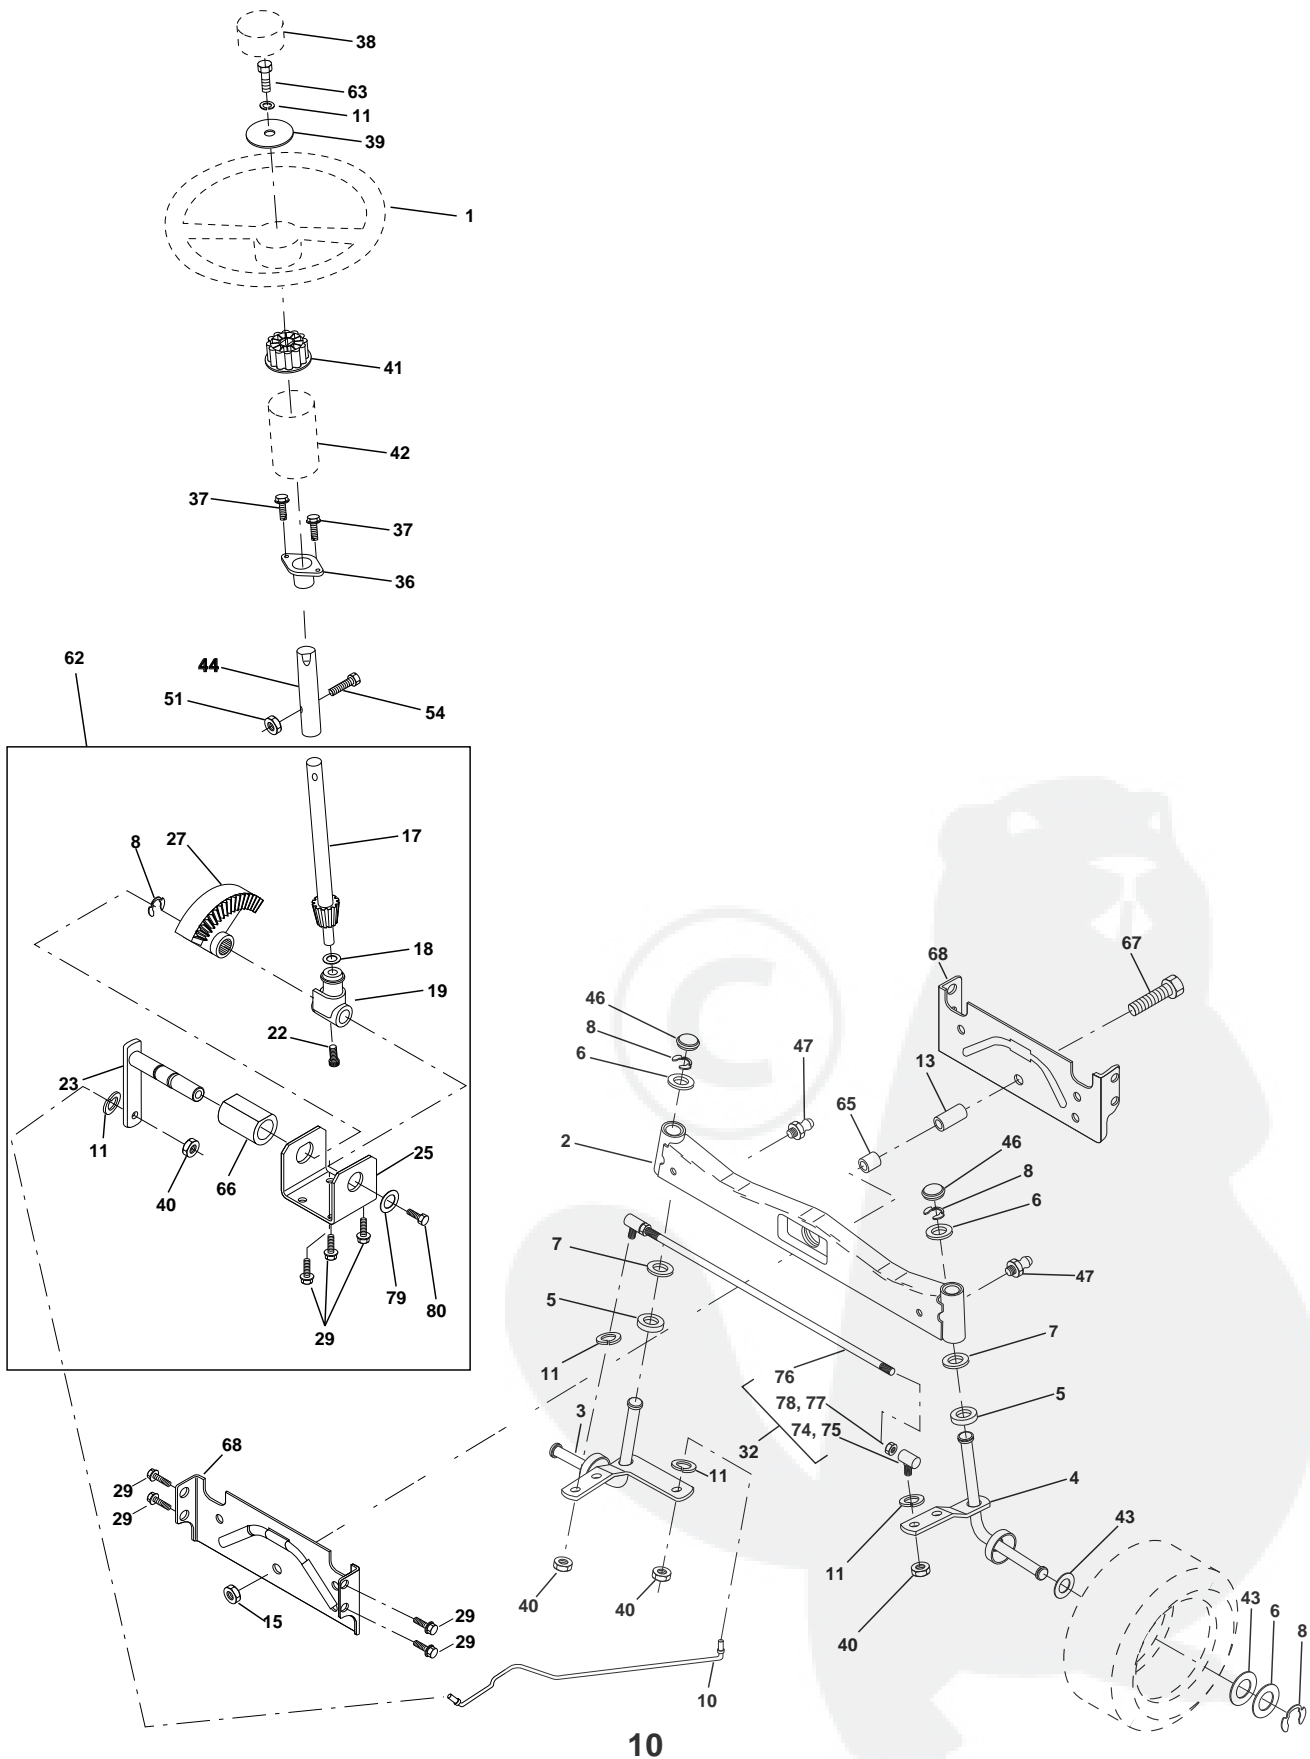

REPAIR PARTS

TRACTOR- -MODEL NO. AB12536RBA

STEERING ASSEMBLY

REPAIR PARTS

TRACTOR- -MODEL NO. AB12536RBA

STEERING ASSEMBLY

KEY NO.	PART NO.	DESCRIPTION
1	133741	Steering Wheel
2	137094	Front Axle Assembly
3	157479	Spindle Assembly, L.H.
4	157478	Spindle Assembly, R.H.
5	6266H	Bearing, Race, Thrust, Hardened
6	121748X	Washer 25/32 x 1-5/8 x 16 Gauge
7	19272016	Washer 27/32 x 1-1/4 x 16 Gauge
8	12000029	Ring, Klip
10	154432	Link, Drag
11	10040600	Washer, Lock
13	167118	Spacer Axle
15	73901000	Nut, Lock, Flange 5/8-11 UNC
17	156546	Shaft Assembly, Steering
18	57079	Washer, Thrust .515 x .750 x .033
19	160395	Support, Shaft
22	165857	Screw Hex Wshhd Torx
23	165851	Pittman Shaft Assembly
25	154406	Bracket, Steering
27	136874	Gear, Sector
29	17490612	Screw, Thd., Roll. 3/8-16 x 3/4
32	137347	Rod, Tie
36	155099	Bushing, Steering
37	152927	Screw TT #10-32 x 5 x 3/8 Flange
38	133742	Cap Wheel Steering
39	19133808	Washer 13/32 x 2-3/8 x 8 Gauge
40	7810H	Nut Lock Center 3/8-24 Unf
41	100711L	Adaptor, Steering Wheel
42	145054	Boot, Steering Dash P/L Mtl
43	121749X	Washer 25/32 x 1-1/4 x 16 Gauge
44	153720	Extension Steering Non-Adjust
46	121232X	Cap, Spindle
47	6855M	Fitting, Grease
51	73800500	Nut Lock Hx W/Ins 5/16-18 UNC
54	74780520	Bolt Fin Hex 5/16-18 UNC x 1-1/4
62	167902	Kit, Steering Assembly, Service
63	74780616	Bolt Fin Hex 3/8-16 unc. x 1 Gr. 5
65	154780	Spacer Axle
66	154404	Bearing Arm Pittman
67	74781044	Bolt Fin Hex 5/8-11unc x 2-3/4
68	154429	Brace Axle
74	109850X	Joint Asm Ball Rh Service
75	109851X	Joint Asm Ball Lh Service
76	137156	Rod Tie Ball J Adj. VGT Service
77	73700600	Nut Hex Jam 3/8-24 Unf Lh
78	73360600	Nut Hex Jam 3/8-24
79	19132012	Washer 13/32 x 1-1/4 x 12 Ga
80	74950612	Bolt Hex Nylon 3/8-16 x 3/4

NOTE: All component dimensions given in U.S. inches.
1 inch = 25.4 mm.