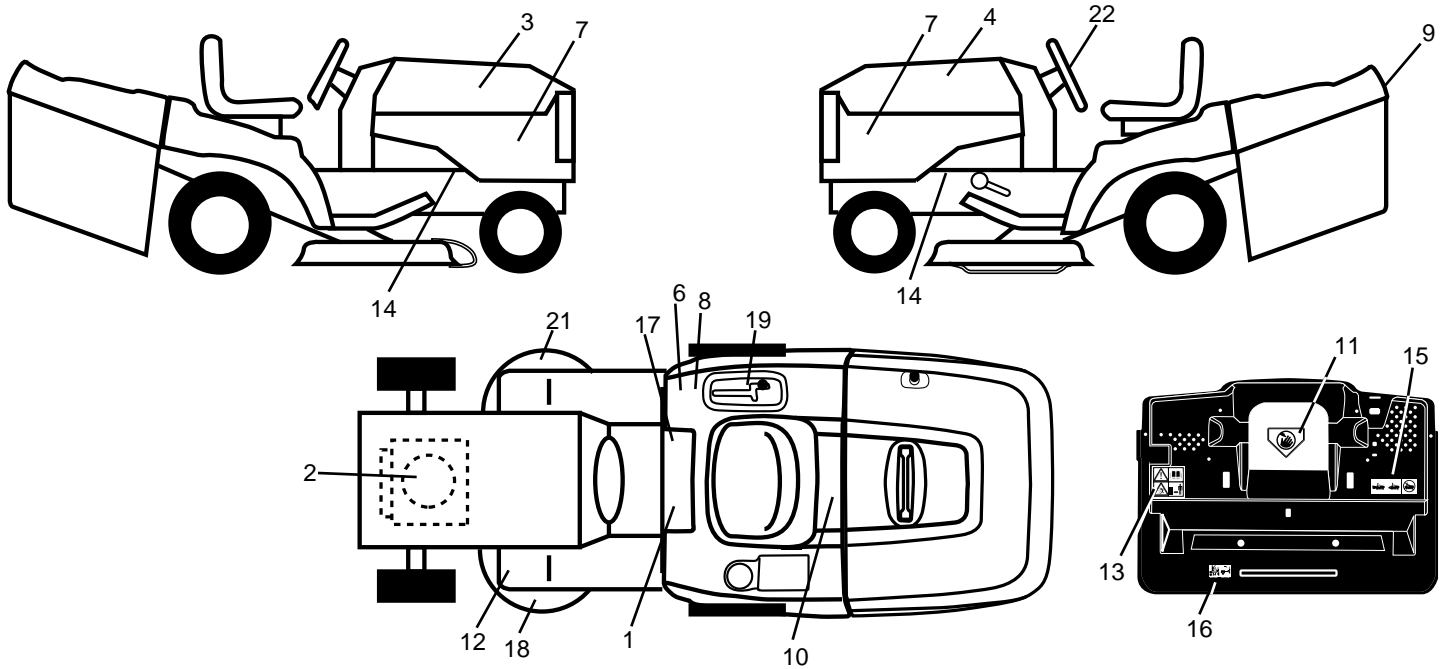

NOTE: All component dimensions given in U.S. inches.
1 inch = 25.4 mm.

REPAIR PARTS

TRACTOR- -MODEL NO. AB12536RBA

SEAT ASSEMBLY

KEY NO.	PART NO.	DESCRIPTION
1	1274297	Seat
2	140551	Bracket Pnt Pivot Seat (blk)
5	145006	Clip Push In Hinged
7	124181X	Spring Seat Cprsn 2 250 Blk Zi
8	17490616	Screw Thdrol 3/8-16 X 1 Ty-tt
9	19131614	Washer 13/32 X 1 X 14 Ga
10	155925	Pan Pnt Seat (blk)
12	121246X	Bracket Pnt Mounting Switch
13	121248X	Bushing Snap Blk Nyl 50 Id
14	72050412	Bolt Rdhd Sht Nk 1/4-20x1-1/2
15	134300	Spacer Split .28 X .96 Zinc

NOTE: All component dimensions given in U.S. inches.
1 inch = 25.4 mm

REPAIR PARTS

TRACTOR- -MODEL NO. AB12536RBA

DECALS

KEY NO.	PART NO.	DESCRIPTION
1	145498	Decal Read Owner's Manual Sym
2	168409	Decal Hp Engine
3	167922	Decal Hood Rh
4	167923	Decal Hood Lh
6	126187X	Decal 100 DBA
7	159713	Decal Panle Side Logo
8	145437	Decal Europe Stand Ce
9	163520	Decal Fender Logo
10	145005	Decal Bat Dan/Poi P/L Sym Wp
11	145494	Decal Mower Cut Finger Symbol
12	159737	Decal Brake/Clutch Symbol Lt
13	166959	Decal Warn Back Plate CRD
14	159736	Decal Chassis Hot Muffler