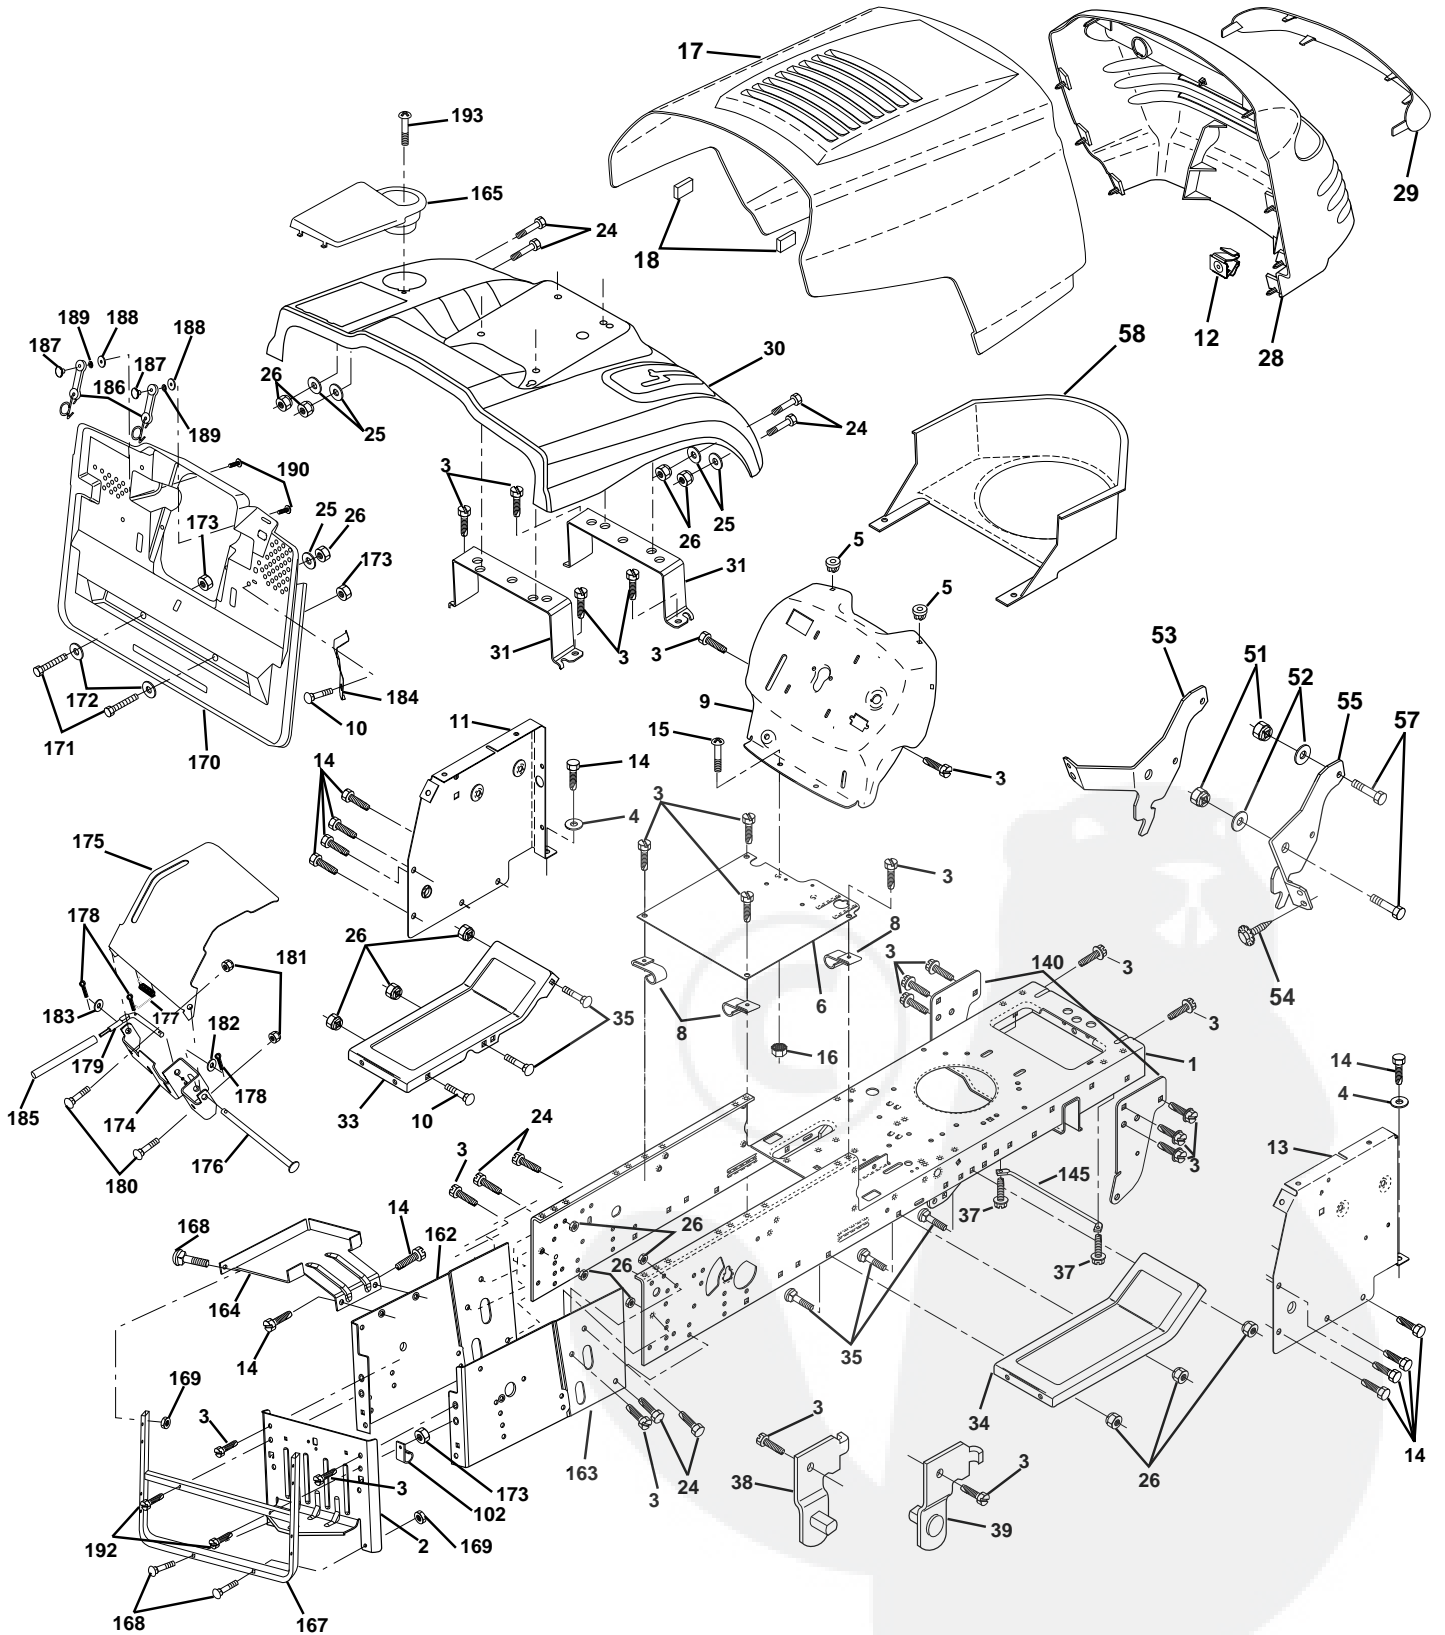

REPAIR PARTS

TRACTOR- -MODEL NO. AB12536RBA

CHASSIS AND ENCLOSURES

REPAIR PARTS

TRACTOR- -MODEL NO. AB12536RBA

CHASSIS AND ENCLOSURES

KEY NO.	PART NO.	DESCRIPTION	KEY NO.	PART NO.	DESCRIPTION
1	165480	Chassis Assembly	58	150127	Duct Air Engine PI/Lt
2	165606	Drawbar	102	2751R	Clip line Fule 13/32 Mtg Hole
3	17490612	Screw, Thd. Roll. 3/8-16 x 3/4	125	74180412	Screw Mach Cr. 1/4-20 x 3/4
4	19131216	Washer 13/32 x 3/4 x 16 Gauge	140	158418	Bracket Front Suspension
5	155272	Bumper Hood/Dash	145	156524	Rod Pivot Chassis/Hood
6	155923	Saddle	162	165672	Bracket Exten Chassis Lh CRD
8	126471X	Clip Insulator 13/32 Mtg. Hole	163	165673	Bracket Exten Chassis Rh CRD
9	147631X011	Dash	164	165605	Support Battery CRD
10	72140608	Bolt, Carriage 3/8-16 x 3/4	165	165742X428	Cover Battery CRD Lt
11	155927	Panel, Dash, L.H.	167	165779	Support Asm. Backplate WLDMNT
12	145660	Clip, Tinnerman Grille P/L	168	72050412	Bolt, RDHD SHT NK 1/4-20 x 1-1/2
13	155934X010	Panel, Asm. Dash R.H.	169	123976X	Nut, Lock 1/4 LGE FLG Gr. 5 Zinc
14	17490608	Screw Thdrol 3/8-16 x 1/2	170	165607	Cover, Backplate Plastic Black
15	74180512	Screw, Machine, Truss Head 5/16-18 UNC x 3/4	171	74520640	Bolt, Fin Hex 3/8-16 x 2-1/2 Gr. 5
16	73510500	Nut	172	19132016	Washer 13/32 x 1-1/4 x 16 Ga.
17	159639X505	Hood Assembly	173	73510600	Nut, Keps Hex 3/8-16 UNC
18	126938X	Bumper Hood	174	165939	Bracket Switch FBI CRD
20	156437	Plate Mtg. Battery/Fuel Tank	175	166212	Guard Door Rear CRD
24	74780616	Bolt	176	128600	Pin Hinge Pivot
25	19131312	Washer 13/32 x 13/16 x 12 Gauge	177	132796	Spring Bagger Top LH Black
26	73800600	Nut	178	76020312	Pin Cotter 3/32 x 3/4 Cad Zinc
28	157539	Grille PL	179	165942	Rod Pivot FBI CRD
29	150209X599	Lens, Grille	180	74760516	Bolt Hex HD 5/16-18 UNC x 1
30	165714X505	Fender	181	73680500	Nut Crownlock 5/16-18
31	165156	Bracket, Fender Support	182	138200	Washer .385 x .625 x 11 Ga.
33	105476X505	Footrest, L.H.	183	19131316	Washer 13/32 x 13/16 x 16 Ga.
34	105475X505	Footrest, R.H.	184	166139	Bracket Actuator Bagger CRD
35	72110606	Bolt	185	165940	Tube Lever Switch FBI CRD
37	17490508	Screw Thdrol 5/16-18 x 1/2 TYT	186	160793	Latch Asm Mulch/Bagger
38	139886	Pivot Bracket Assembly, L.H.	187	2029J	Nut Weld .327/.304 #10-24
39	139887	Pivot Bracket Assembly, R.H.	188	19061216	Washer #10
51	73800400	Nut Lock w/Insert 1/4-20 UNC	189	10071000	Washer Lock #10
52	19091416	Washer 9/32 x 7/8 x 16 Ga.	190	71161010	Screw Truss Hd Phil 10-24 x 5/8
53	144697	Bracket, Grille LH	192	17490624	Screw Thdrol 3/8-16 x 1-1/2
54	161464	Screw Hex WSHD 8-18 x 7/8	--	5479J	Plug, Button
55	144696	Bracket, Grille RH			
57	74780412	Bolt, Fin Hex 1/4-20 UNC x .75			

NOTE: All component dimensions given in U.S. inches.
1 inch = 25.4 mm.