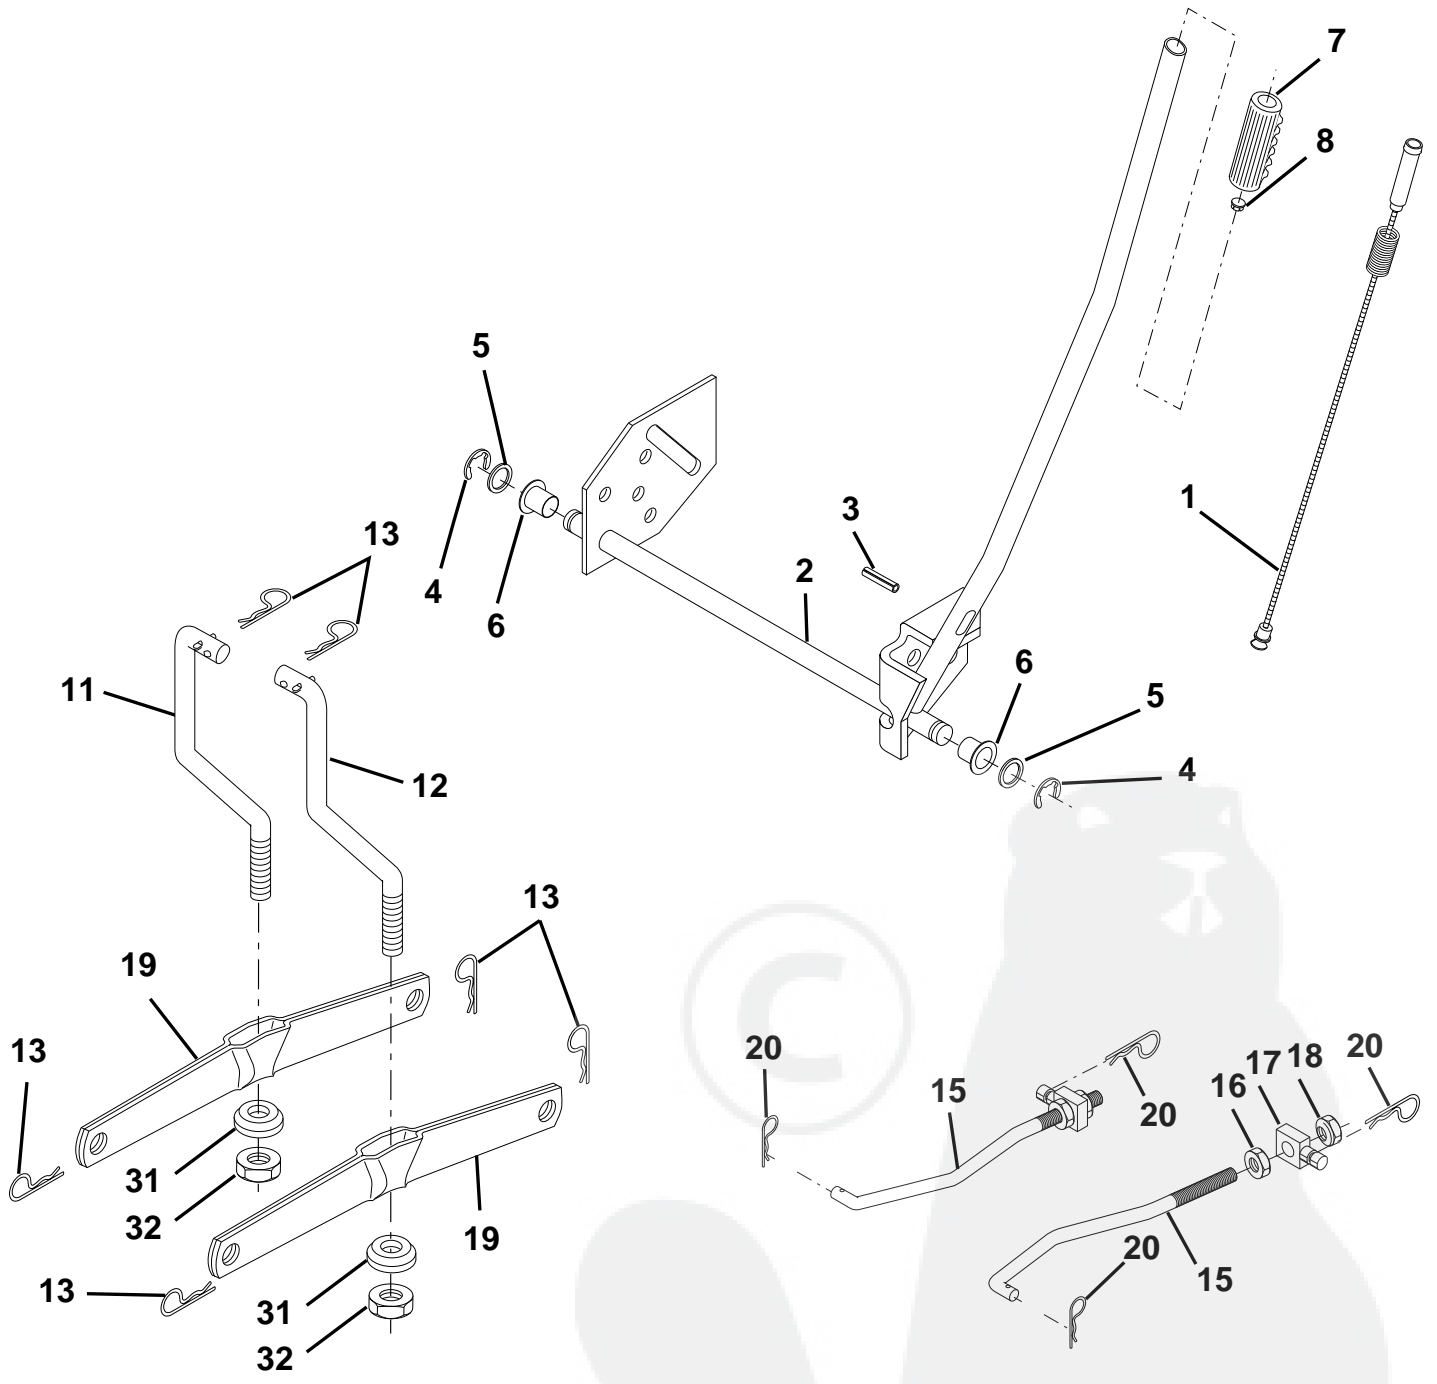

NOTE: All component dimensions given in U.S. inches
1 inch = 25.4 mm

REPAIR PARTS

TRACTOR- -MODEL NO. AB12536RBA

ENGINE

REPAIR PARTS

TRACTOR- -MODEL NO. AB12536RBA

ENGINE

KEY NO.	PART NO.	DESCRIPTION
1	141359	Control Throt /Ch Lh
2	17720410	Screw Hex Thd Cut 1/4-20x5/8 T
3	-----	Engine Briggs Model 287707 Order Parts from Engine Manufacturer
4	137352	Muffler Exhaust B&S Lt
13	165291	Gasket 1 313 Id Tin Plated
14	13280324	Nipple Pipe 3/8 Npt X 3"
15	13200300	Elbow Std 90 Degree 3/8-18 Npt
16	11050600	Washer Lock Ext Tooth 3/8
23	159880	Shield Browning/Debris Guard
29	137180	Arrestor Spark
31	109202X	Tank Fuel 1.25 Fr
32	140527	Cap Asm Fule Top Vent N/Lany
33	123487X	Clamp Hose Blk
35	17490512	Screw, Thdrol 5/16-18 x 3/4 Tyt
37	137040	Line Fuel 20"
38	-----	Plug Oil Drain (Order From Engine Manufacturer)
44	17490412	Screw Hexwsh Thdrol 1/4-20x3/4
46	19091416	Washer 9/32 X 7/8 X 16ga
62	10040500	Washer Lock Hvy Hlcl Spr 5/16
66	127951	Stop Throttle 3000 Rpm
72	71070512	Screw Hexhd Cap 5/16-18x3/4
78	17490620	Screw Thdrol 3/8-16x1-1/4 Tytt
81	128861	Nut Flange 1/4-20 Starter Nut

NOTE: All component dimensions given in U.S. inches
1 inch = 25.4 mm

REPAIR PARTS

TRACTOR- -MODEL NO. AB12536RBA

MOWER LIFT

REPAIR PARTS

TRACTOR- -MODEL NO. AB12536RBA

MOWER LIFT

KEY NO.	PART NO.	DESCRIPTION
1	159460	Washer Asm Inner Spring W/ Plunger
2	159471	Shaft Asm. Lift
3	105767X	Pin Groove
4	12000002	E Ring #5133-62
5	19211621	Washer 21/32 x 1 x 21 Ga.
6	120183X	Bearing Nylon
7	109413X	Grip Handle
8	122365X	Button Plunger Red
11	165829	Link Asm Lift L.H.
12	165831	Link Asm Lift R.H.
13	4939M	Retainer Spring
15	127218	Link Front
16	73350800	Nut Jam Hex 1/2-13 Unc
17	130171	Trunnion Blk Zinc
18	73680800	Nut Crownlock 1/2-13 Unc
19	139868	Arm Suspension Mower
20	163552	Retainer Spring
31	140302	Bearing, Pvt. Lift. Spherical
32	73540600	Nut Crownlock 3/8-24