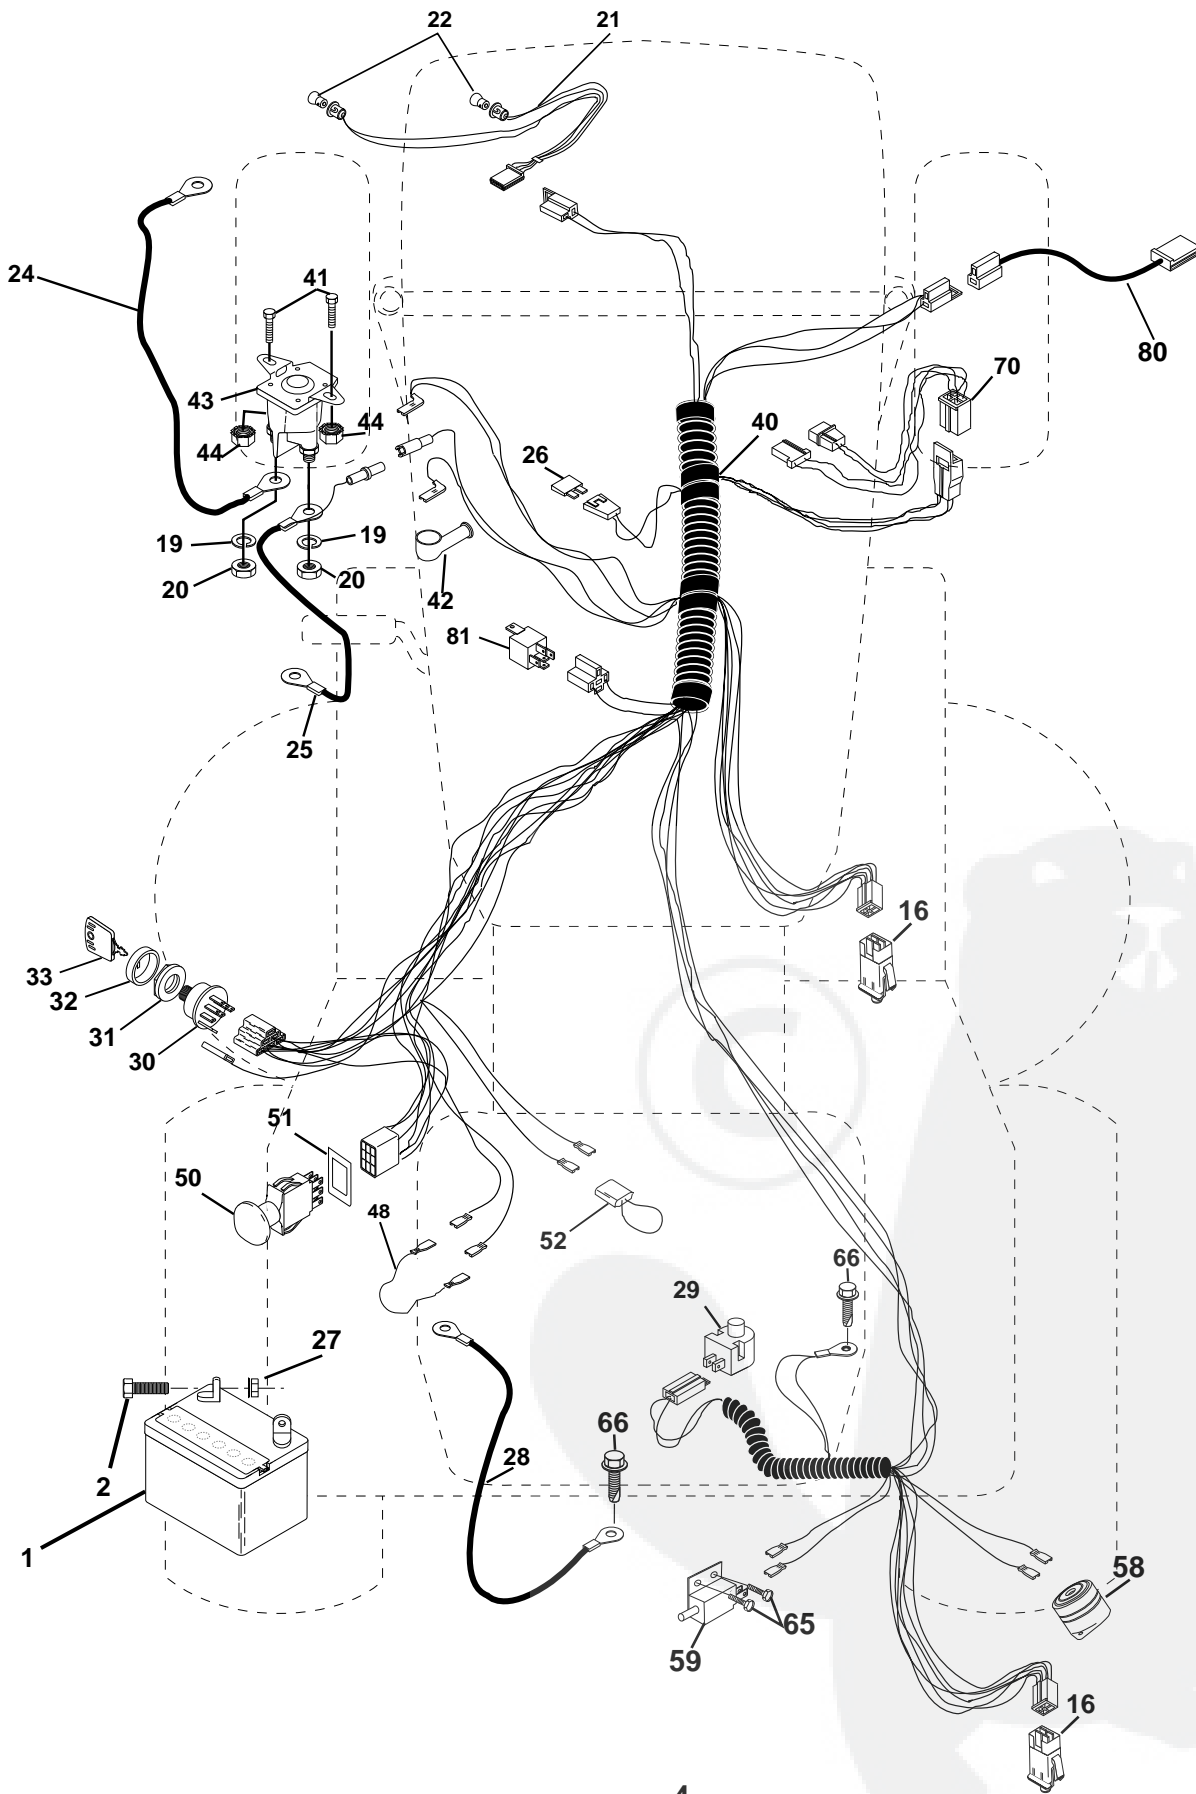

REPAIR PARTS

TRACTOR- -MODEL NO. AB12536RBA

ELECTRICAL

REPAIR PARTS

TRACTOR- -MODEL NO. AB12536RBA

ELECTRICAL

KEY NO.	PART NO.	DESCRIPTION
1	144925	Battery 12 Volt 25 AMP Wet
2	74760412	Bolt Hex Hd 1/4-20 Unc X 3/4
16	153664	Switch Interlock Push-In
19	10090400	Washer Lock 1/4
20	73350400	Nut Jam Hex 1/4-20 Unc
21	166181	Harness Asm Light W/4152J
22	4152J	Bulb Light #1156
24	4799J	Cable Starter 6Ga 11" Red
25	165987	Cable Battery Crd 56" Red
26	166180	Fuse 15 Amp
27	73510400	Nut Keps Hex 1/4-20 Unc
28	127725X	Cable Ground 6Ga 18" Black
29	160784	Switch Plunger Normal Op Olive
30	140301	Switch Ignition 4Pos W/Lights
31	124211X	Nut Ignition #125
32	141226	Cover Switch Ignition #121
33	122147X	Key Ign Molded Indak
40	166158	Harness Ign Crd Elect
41	71110408	Bolt Flk Fin Hex 1/4-20 Unc X 1/2
42	131563	Cover Terminal Red
43	145673	Solenoid
44	73640400	Nut Keps Blk Hex 1/4-20 Unc
48	140844	Adapter Ammeter Rectangular
50	154963	Switch PTO 3PDT Red Delta 96
51	140405	Ring Retainer PTO
52	141940	Protection Wire Loop
58	165943	Buzzer Crd
59	166299	Switch FBI CRD
65	17211008	Screw Slftp #10-16 x 1/2 Ty-Ab
66	17490608	Screw Thdrol 3/8-16 x 1/2 Ty-Tt
70	166668	Harness Engine B&S Reg W/AFTS0
80	146685	Harness Clutch EVX
81	109748X	Relay Asm

NOTE: All component dimensions given in U.S. inches.
1 inch = 25.4 mm

REPAIR PARTS

TRACTOR- -MODEL NO. AB12536RBA

DECALS

KEY NO.	PART NO.	DESCRIPTION
1	145498	Decal Read Owner's Manual Sym
2	168409	Decal Hp Engine
3	167922	Decal Hood Rh
4	167923	Decal Hood Lh
6	126187X	Decal 100 DBA
7	159713	Decal Panle Side Logo
8	145437	Decal Europe Stand Ce
9	163520	Decal Fender Logo
10	145005	Decal Bat Dan/Poi P/L Sym Wp
11	145494	Decal Mower Cut Finger Symbol
12	159737	Decal Brake/Clutch Symbol Lt
13	166959	Decal Warn Back Plate CRD
14	159736	Decal Chassis Hot Muffler