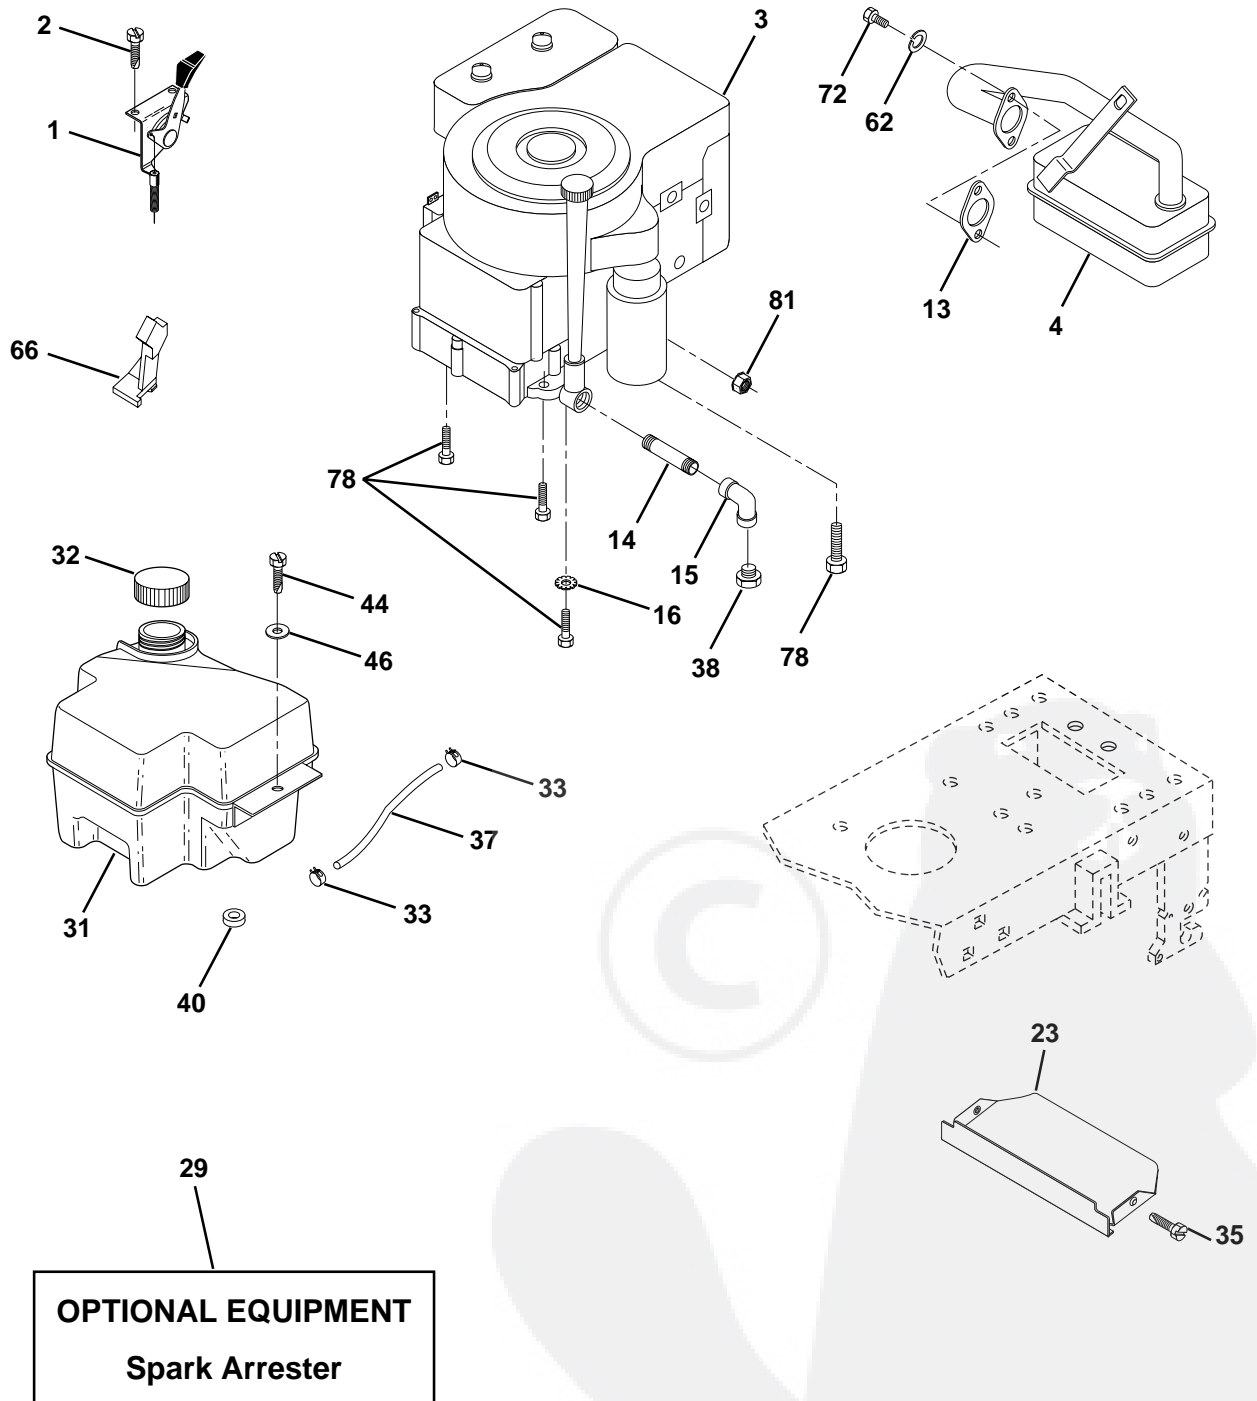

NOTE: All component dimensions given in U.S. inches
1 inch = 25.4 mm

REPAIR PARTS

TRACTOR - MODEL NO. YT130 (HEYT130H), PRODUCT NO. 954 15 00-04

STEERING ASSEMBLY

REPAIR PARTS

TRACTOR - MODEL NO. YT130 (HEYT130H), PRODUCT NO. 954 15 00-04

NOTE: All component dimensions given in U.S. inches.
1 inch = 25.4 mm.

REPAIR PARTS

TRACTOR - MODEL NO. YT130 (HEYT130H), PRODUCT NO. 954 15 00-04
ENGINE

REPAIR PARTS

TRACTOR - MODEL NO. YT130 (HEYT130H), PRODUCT NO. 954 15 00-04

NOTE: All component dimensions given in U.S. inches
1 inch = 25.4 mm

REPAIR PARTS

TRACTOR - MODEL NO. YT130 (HEYT130H), PRODUCT NO. 954 15 00-04

SEAT ASSEMBLY

KEY PART NO. NO.

DESCRIPTION

1	532140839	Seat
2	532140551	Bracket Pivot Seat 8 720
3	874760616	Bolt Fin Hex 3/8-16unc X 1
4	819131610	Washer 13/32 X 1 X 10 Ga
5	532145006	Clip Push-In
6	873800600	Nut Hex w/Ins. 3/8-16 Unc
7	532124181	Spring Seat Cprsn 2 250 Blk Zi
8	817490616	Screw Thdrol 3/8-16 X 1 Ty-tt
9	819131614	Washer 13/32 X 1 X 14 Ga.
10	532155925	Pan Seat
11	532166369	Knob Seat
12	532121246	Bracket Mounting Switch