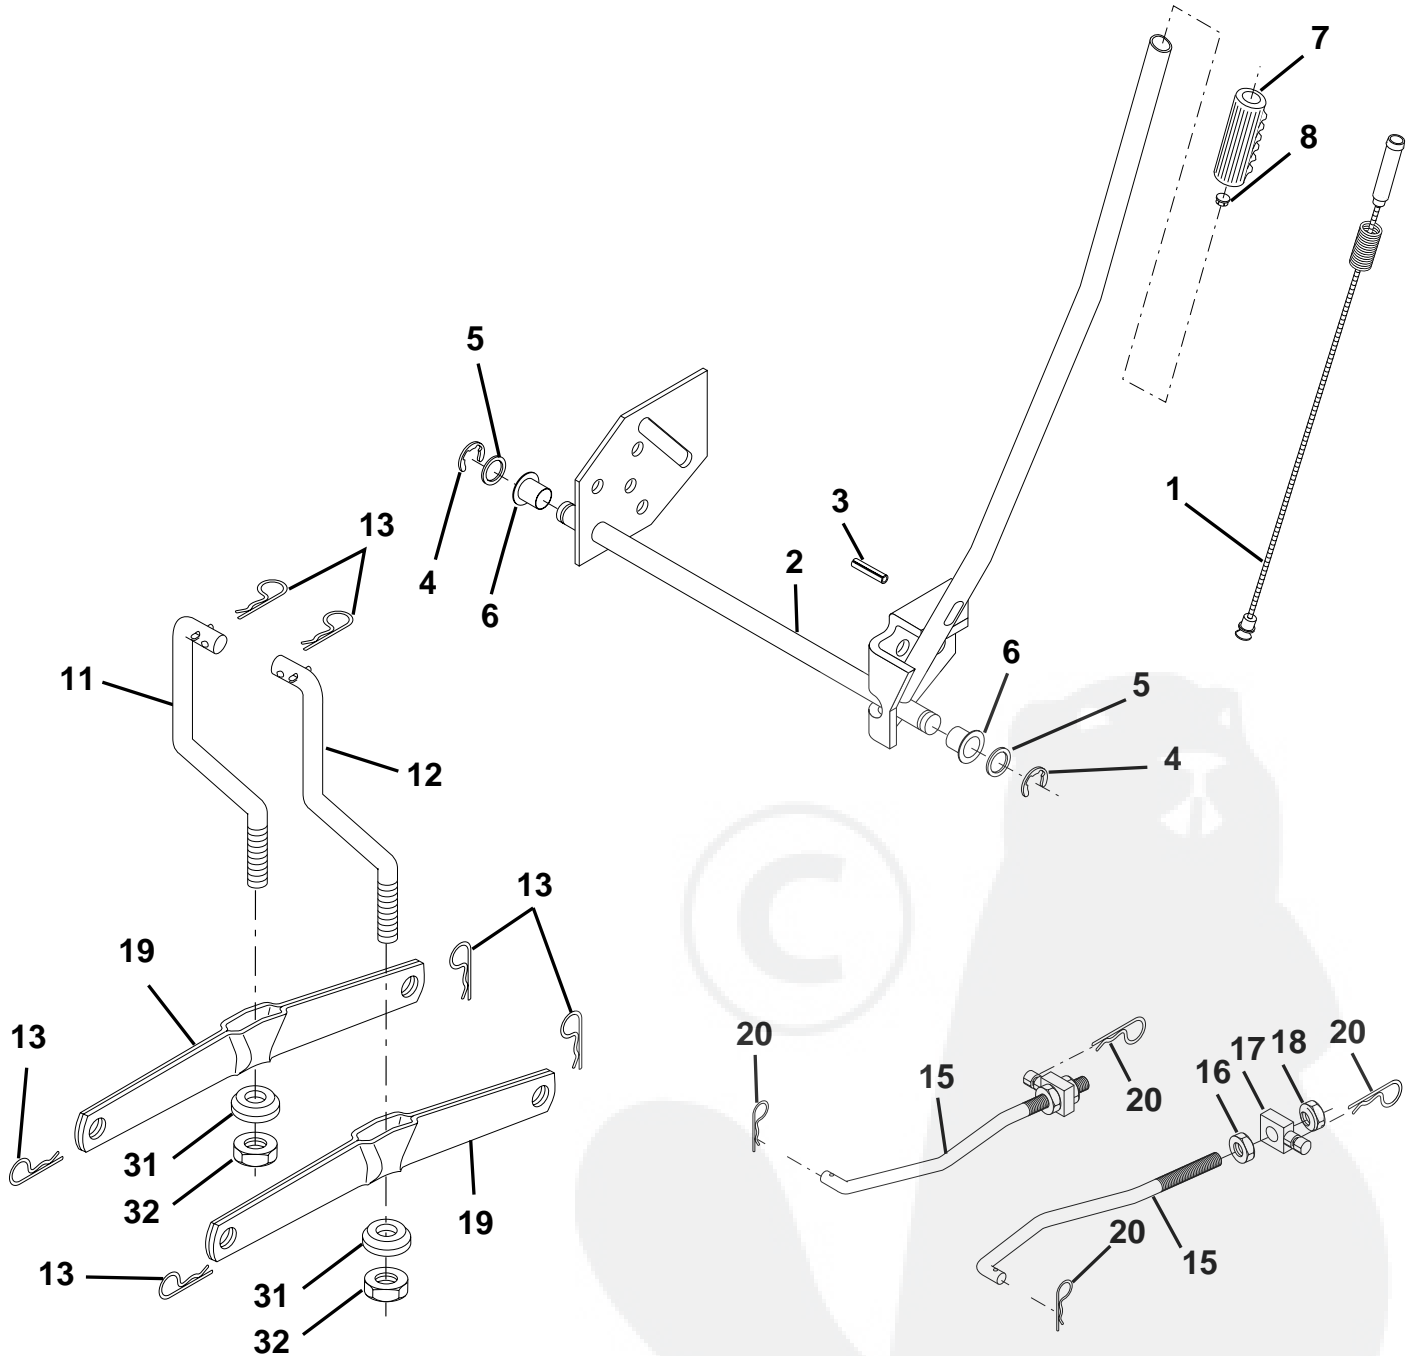

NOTE: All component dimensions given in U.S. inches
1 inch = 25.4 mm

REPAIR PARTS

TRACTOR - MODEL NO. YT130 (HEYT130H), PRODUCT NO. 954 15 00-04

MOWER LIFT

REPAIR PARTS

TRACTOR - MODEL NO. YT130 (HEYT130H), PRODUCT NO. 954 15 00-04