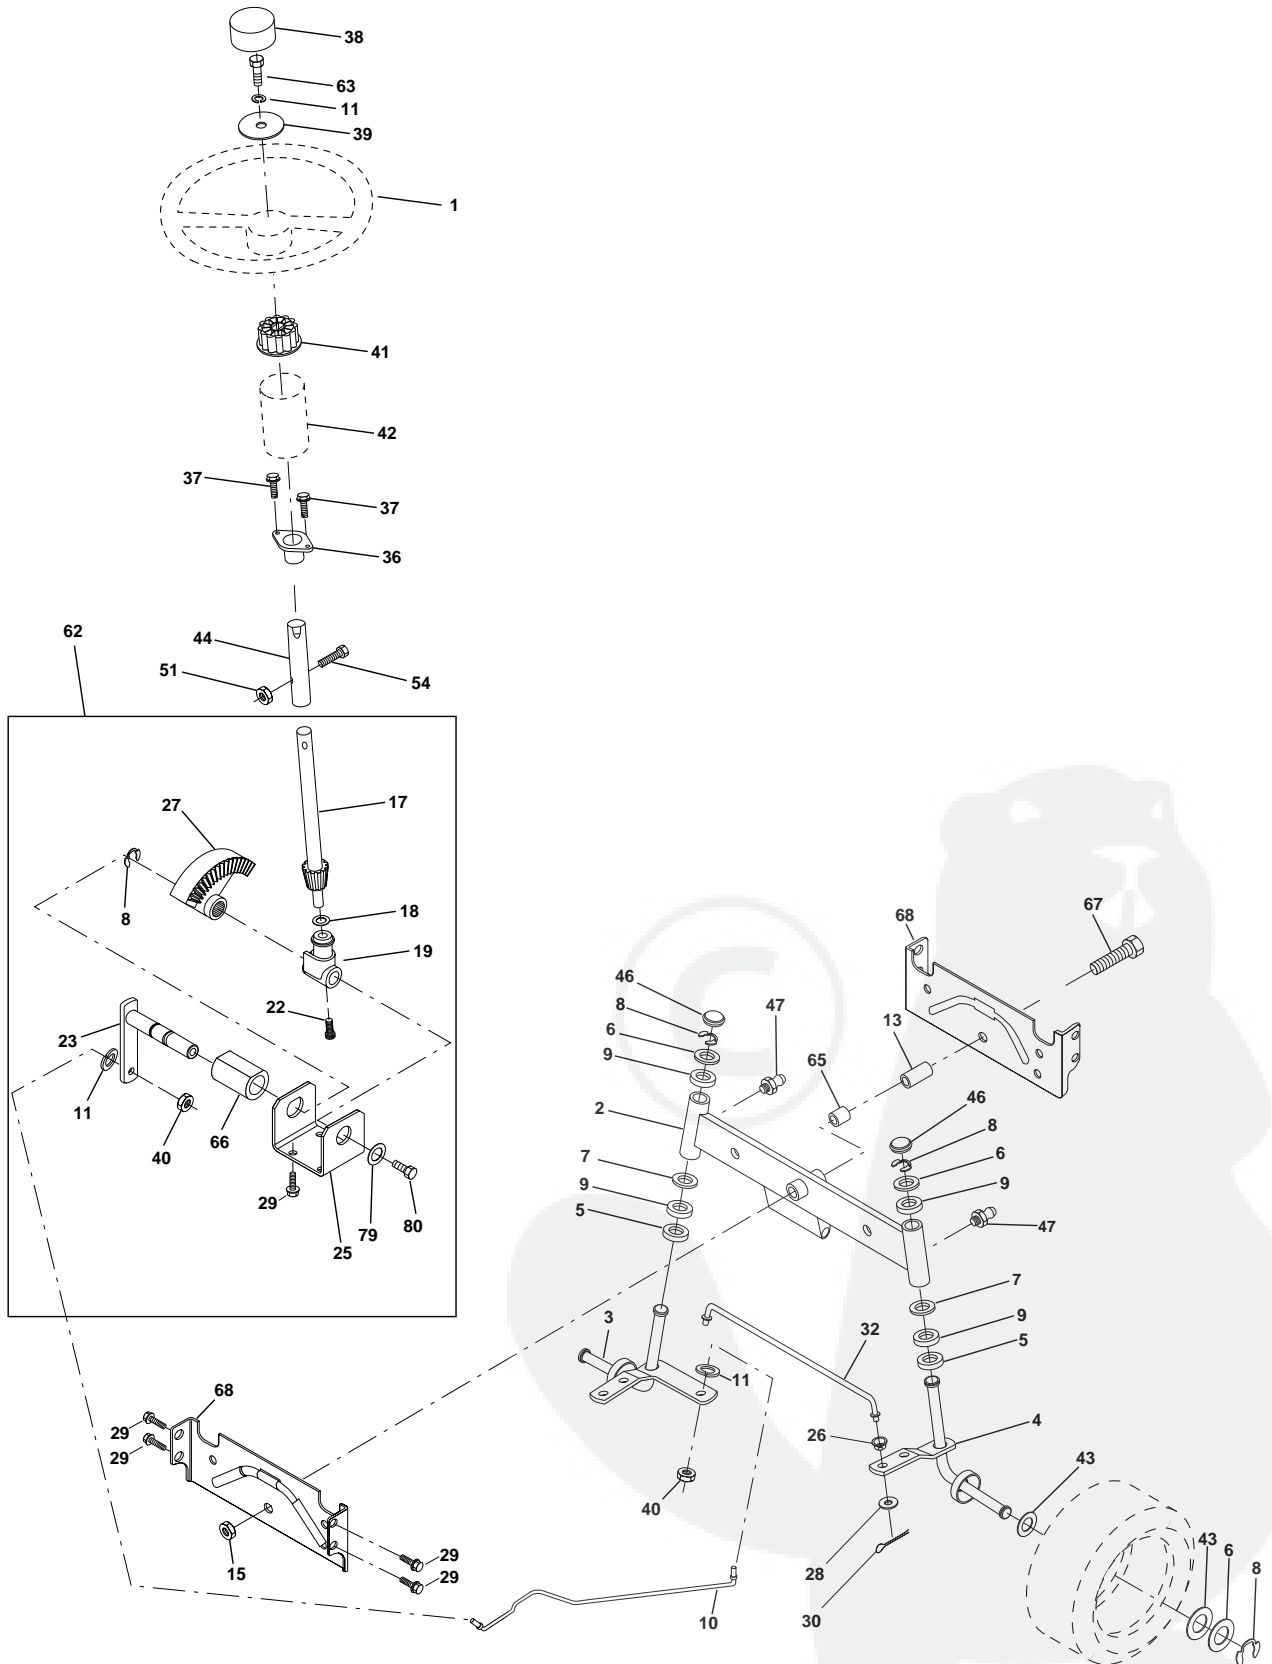

NOTE: All component dimensions given in U.S. inches
1 inch = 25.4 mm

REPAIR PARTS

TRACTOR - MODEL NO. YT130 (HEYT130H), PRODUCT NO. 954 15 00-04

STEERING ASSEMBLY

REPAIR PARTS

TRACTOR - MODEL NO. YT130 (HEYT130H), PRODUCT NO. 954 15 00-04