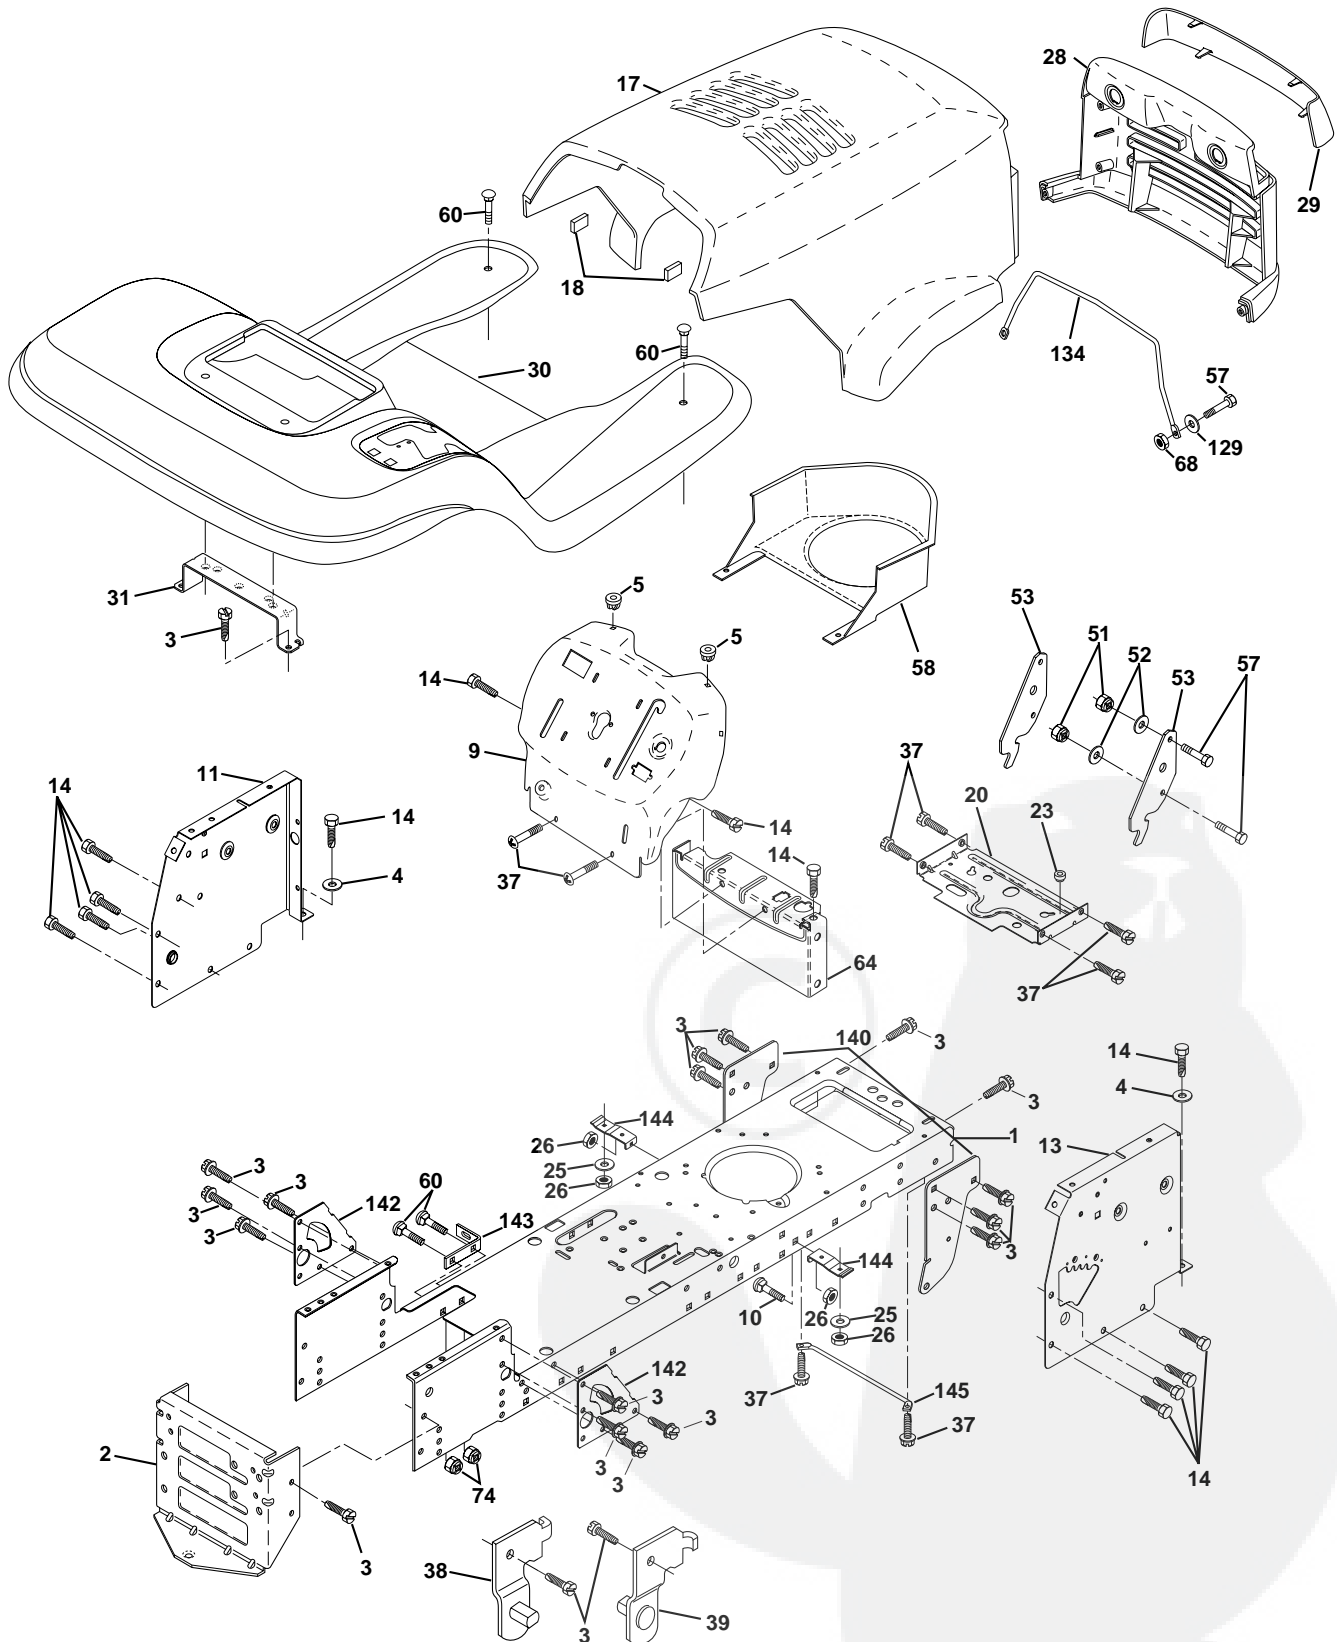

ELECTRICAL

KEY NO.	PART NO.	DESCRIPTION
1	532144925	Battery 12 Volt 25 AMP
2	874760412	Bolt Hex Hd 1/4-20unc X 3/4
8	532156417	Case Battery Mech Hinge
16	532153664	Switch Interlock Push-In
19	810090400	Washer Lock 1/4
20	873350400	Nut Jam Hex 1/4-20 Unc
21	532166181	Harness Asm Light W/4152j
22	532004152	Bulb Light #1156
24	532004799	Cable Battery 6 Ga 11" red
25	532146147	Cable Battery 6 Ga 44" red w/16 wire
26	532166180	Fuse 30 AMP Auto Green
27	873510400	Nut Keps Hex 1/4-20 Unc
28	532124773	Cable Ground 6 Ga 12" black
29	532121305	Switch Plunger Nc Gray
30	532140301	Switch Ign 4 pos w/lights
31	532124211	Nut Ignition
32	532141226	Cover Sw Ignition
33	532122147	Key Ign Modelled Generic
40	532166145	Harness Ign.
41	871110408	Bolt Blk Fin Hex 1/4 - 20 x 1/2
42	532131563	Cover Terminal Red
43	532145673	Solenoid
44	873640400	Nut Keps Hex 1/4-20 Unc
45	532121433	Ammeter Rectangular 6 Amp
52	532141940	Protection Wire Loop
70	532166658	Harness, Eng. B&S/Tec Dual

NOTE: All component dimensions given in U.S. inches.
1 inch = 25.4 mm.

REPAIR PARTS

TRACTOR - MODEL NO. YT130 (HEYT130H), PRODUCT NO. 954 15 00-04
CHASSIS AND ENCLOSURES

REPAIR PARTS

TRACTOR - MODEL NO. YT130 (HEYT130H), PRODUCT NO. 954 15 00-04

NOTE: All component dimensions given in U.S. inches
1 inch = 25.4 mm

REPAIR PARTS

TRACTOR - MODEL NO. YT130 (HEYT130H), PRODUCT NO. 954 15 00-04

SEAT ASSEMBLY

KEY PART NO. NO.

DESCRIPTION

1	532140839	Seat
2	532140551	Bracket Pivot Seat 8 720
3	874760616	Bolt Fin Hex 3/8-16unc X 1
4	819131610	Washer 13/32 X 1 X 10 Ga
5	532145006	Clip Push-In
6	873800600	Nut Hex w/Ins. 3/8-16 Unc
7	532124181	Spring Seat Cprsn 2 250 Blk Zi
8	817490616	Screw Thdrol 3/8-16 X 1 Ty-tt
9	819131614	Washer 13/32 X 1 X 14 Ga.
10	532155925	Pan Seat
11	532166369	Knob Seat
12	532121246	Bracket Mounting Switch