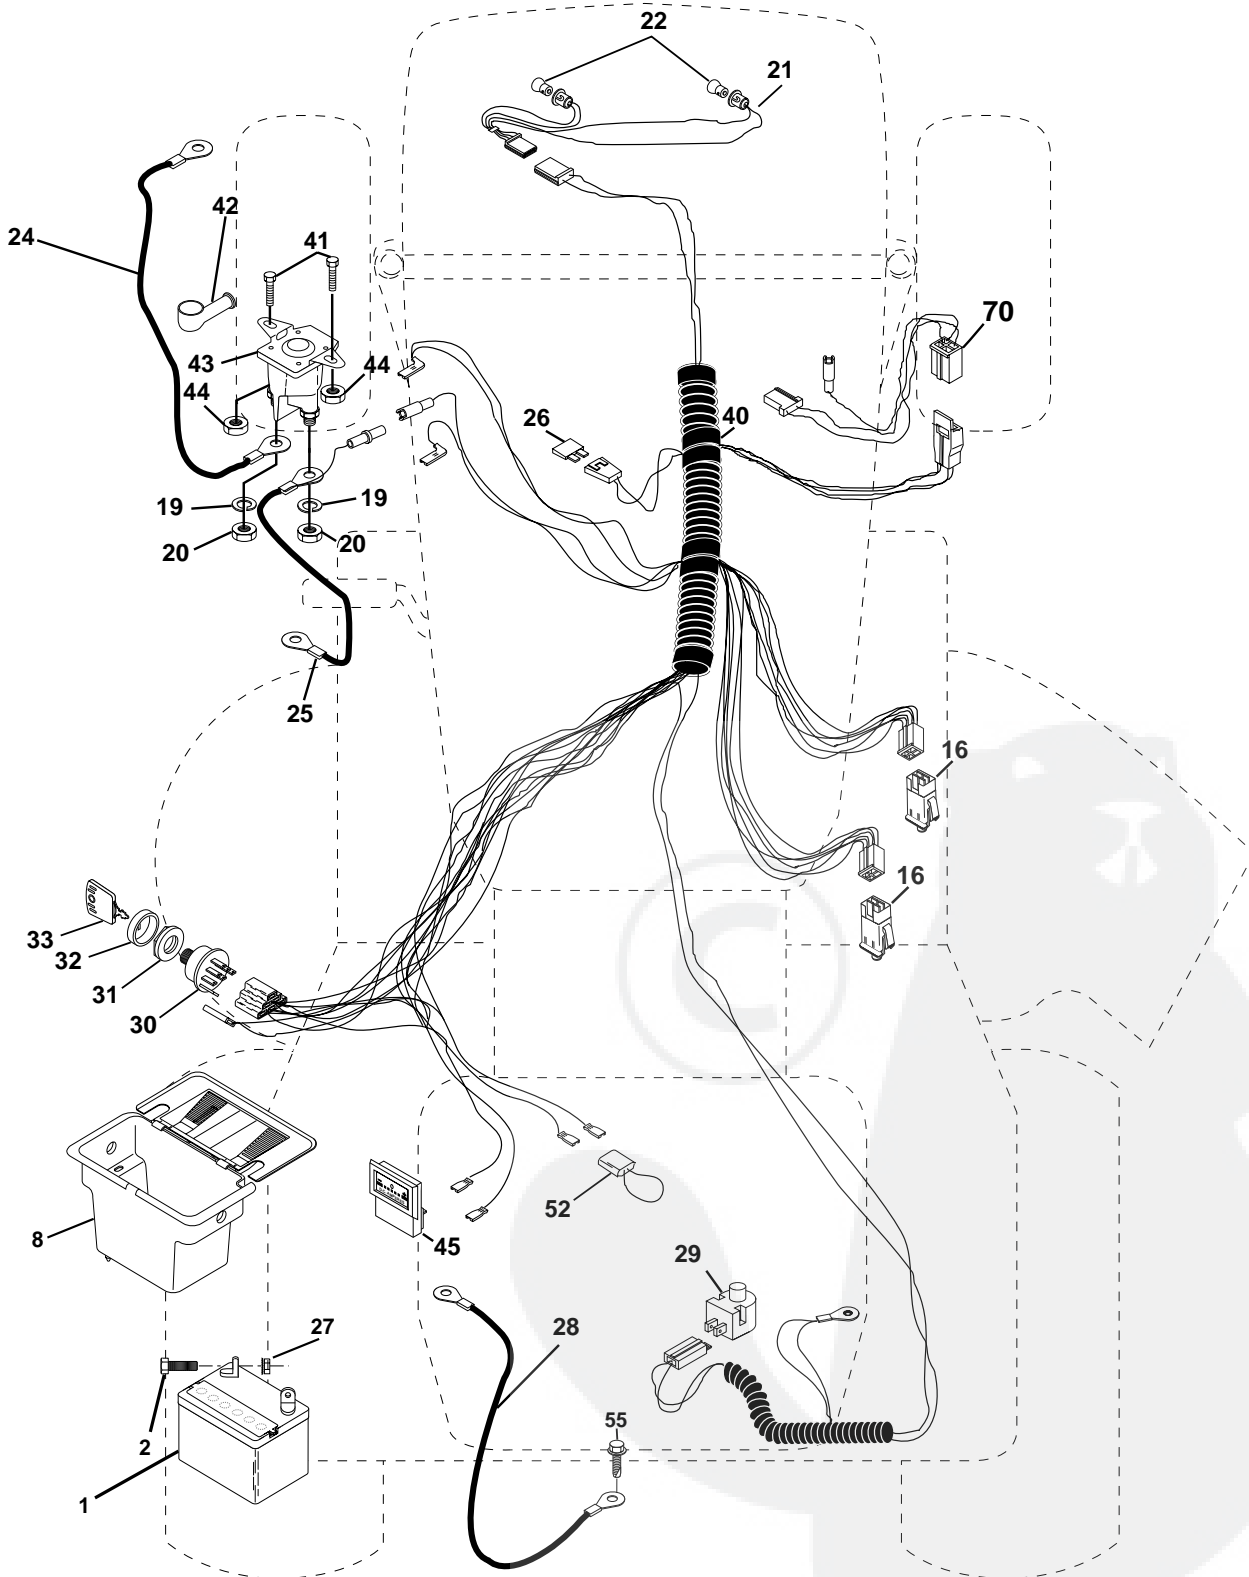

REPAIR PARTS

TRACTOR - MODEL NO. YT130 (HEYT130H), PRODUCT NO. 954 15 00-04

ELECTRICAL

REPAIR PARTS

TRACTOR - MODEL NO. YT130 (HEYT130H), PRODUCT NO. 954 15 00-04

ELECTRICAL

KEY NO.	PART NO.	DESCRIPTION
1	532144925	Battery 12 Volt 25 AMP
2	874760412	Bolt Hex Hd 1/4-20unc X 3/4
8	532156417	Case Battery Mech Hinge
16	532153664	Switch Interlock Push-In
19	810090400	Washer Lock 1/4
20	873350400	Nut Jam Hex 1/4-20 Unc
21	532166181	Harness Asm Light W/4152j
22	532004152	Bulb Light #1156
24	532004799	Cable Battery 6 Ga 11" red
25	532146147	Cable Battery 6 Ga 44" red w/16 wire
26	532166180	Fuse 30 AMP Auto Green
27	873510400	Nut Keps Hex 1/4-20 Unc
28	532124773	Cable Ground 6 Ga 12" black
29	532121305	Switch Plunger Nc Gray
30	532140301	Switch Ign 4 pos w/lights
31	532124211	Nut Ignition
32	532141226	Cover Sw Ignition
33	532122147	Key Ign Modelled Generic
40	532166145	Harness Ign.
41	871110408	Bolt Blk Fin Hex 1/4 - 20 x 1/2
42	532131563	Cover Terminal Red
43	532145673	Solenoid
44	873640400	Nut Keps Hex 1/4-20 Unc
45	532121433	Ammeter Rectangular 6 Amp
52	532141940	Protection Wire Loop
70	532166658	Harness, Eng. B&S/Tec Dual

NOTE: All component dimensions given in U.S. inches.
1 inch = 25.4 mm.