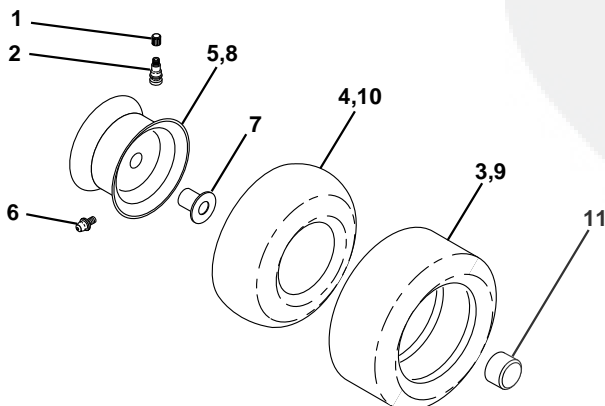

WHEELS & TIRES

KEY NO.	PART NO.	DESCRIPTION
1	532059192	Cap Valve Tire
2	532065139	Stem Valve
3	532106222	Tire F Ts 15 X 6 0 - 6 Service
4	532059904	Tube Front (Service Item Only)
5	532138336	Rim Asm 6"front Silver Service
6	532124957	Fitting Grease (Front Wheel Only)
7	532124959	Bearing Flange (Front Wheel Only)
8	532138337	Rim Asm 8"rear Silver Service
9	532106268	Tire R Ts 18x9 5-8 C Service
10	532124926	Tube Rear (Service Item Only)
11	532104757	Cap Axle Blk 1 50 X 1 00
--	532144334	Sealant, Tire (10 oz. Tube)

NOTE: All component dimensions given in U.S. inches
1 inch = 25.4 mm