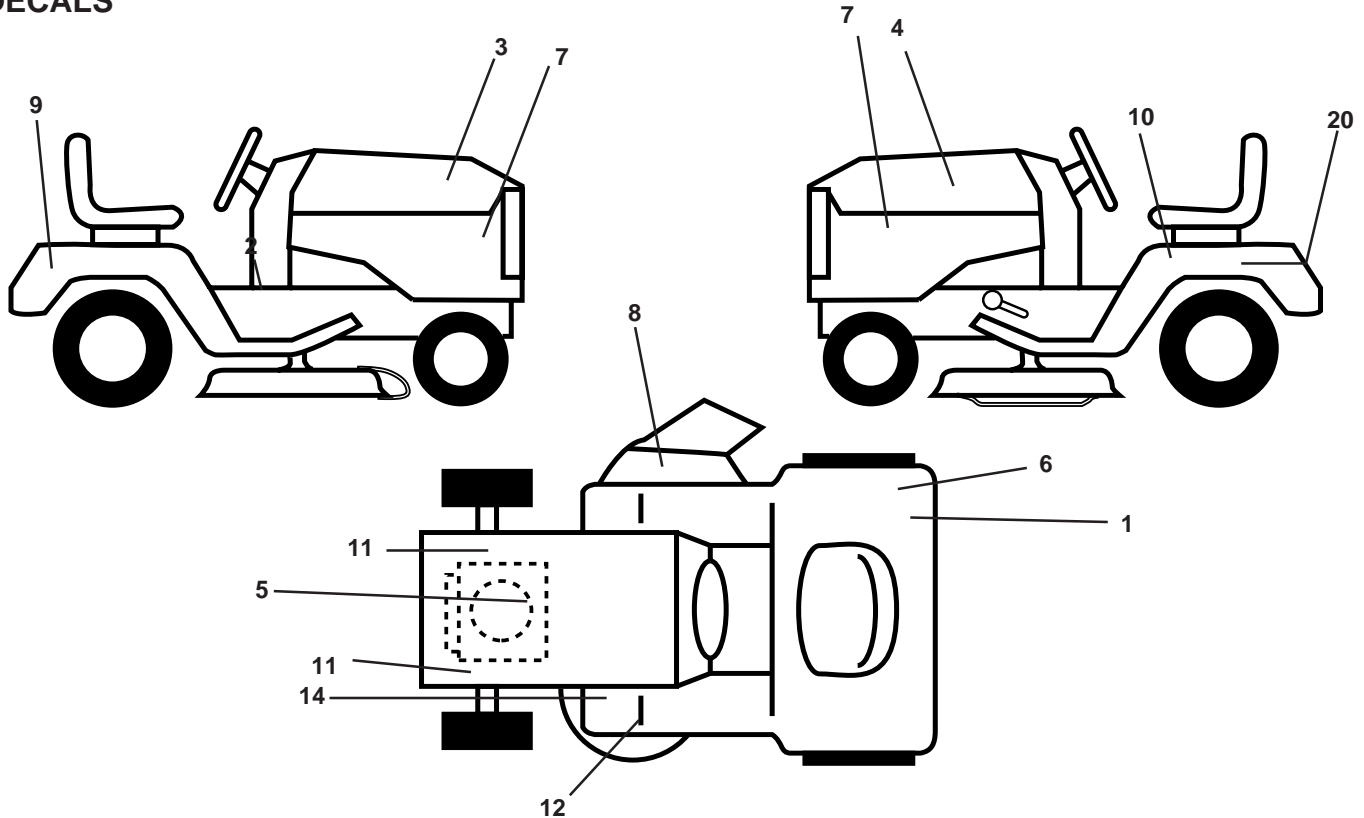

NOTE: All component dimensions given in U.S. inches
1 inch = 25.4 mm

REPAIR PARTS

TRACTOR - MODEL NO. YT130 (HEYT130H), PRODUCT NO. 954 15 00-04

SEAT ASSEMBLY

KEY PART NO. NO.

DESCRIPTION

1	532140839	Seat
2	532140551	Bracket Pivot Seat 8 720
3	874760616	Bolt Fin Hex 3/8-16unc X 1
4	819131610	Washer 13/32 X 1 X 10 Ga
5	532145006	Clip Push-In
6	873800600	Nut Hex w/Ins. 3/8-16 Unc
7	532124181	Spring Seat Cprsn 2 250 Blk Zi
8	817490616	Screw Thdrol 3/8-16 X 1 Ty-tt
9	819131614	Washer 13/32 X 1 X 14 Ga.
10	532155925	Pan Seat
11	532166369	Knob Seat
12	532121246	Bracket Mounting Switch

KEY PART NO. NO.

DESCRIPTION

13	532121248	Bushing Snap Blk Nyl 50 Id
14	872050412	Bolt Rdhd Sqnk 1/4-20x1-1/2
15	532134300	Spacer Split 28x 96 Yel Zinc
16	532121250	Spring Cprsn 1 27 Blk Pnt
17	532123976	Nut Lock 1/4 Lge Flg Gr 5 Zinc
21	532153236	Bolt Shoulder 5/16-18 Unc
22	873800500	Nut Hex Lock W/Ins 5/16-18
24	819171912	Washer 17/32 X 1-3/16 X 12 Ga.
25	532127018	Bolt Shoulder 5/16-18 X 62

NOTE: All component dimensions given in U.S. inches.
1 inch = 25.4 mm

REPAIR PARTS

TRACTOR - MODEL NO. YT130 (HEYT130H), PRODUCT NO. 954 15 00-04

DECALS

KEY NO.	PART NO.	DESCRIPTION	KEY NO.	PART NO.	DESCRIPTION
1	532126187	Decal 100 DBA	14	532160396	Decal V-Belt Schematic
2	532140837	Decal Saddle Brake Parking	20	532145005	Decal Bat Dan/Psn
3	532151320	Decal Hood RH	--	532154515	Pad Footrest LH STLT
4	532151321	Decal Hood LH	--	532162598	Decal Drawbar
5	532165363	Decal HP Engine	--	532154516	Pad Footrest RH STLT
6	532145437	Decal Europe Stand CE	--	532138311	Decal Handle Lift Height Adjust
7	532159713	Decal Pnl Side	--	532156690	Manual Operator's (Euro.)
8	532145494	Decal Mower Cuttingfnger	--	532156691	Manual Operator's (Scan.)
9	532150617	Decal Fender Husq	Available accessories not included with tractor:		
10	532145498	Decal Read Owner's Manual Syms.	--	CE42	Grass Catcher
11	532159736	Decal Chassis Hot Muffler	--	Mk420	Mulch Kit w/Blades
12	532159737	Decal Brake/ Clutch Symbol Lt			