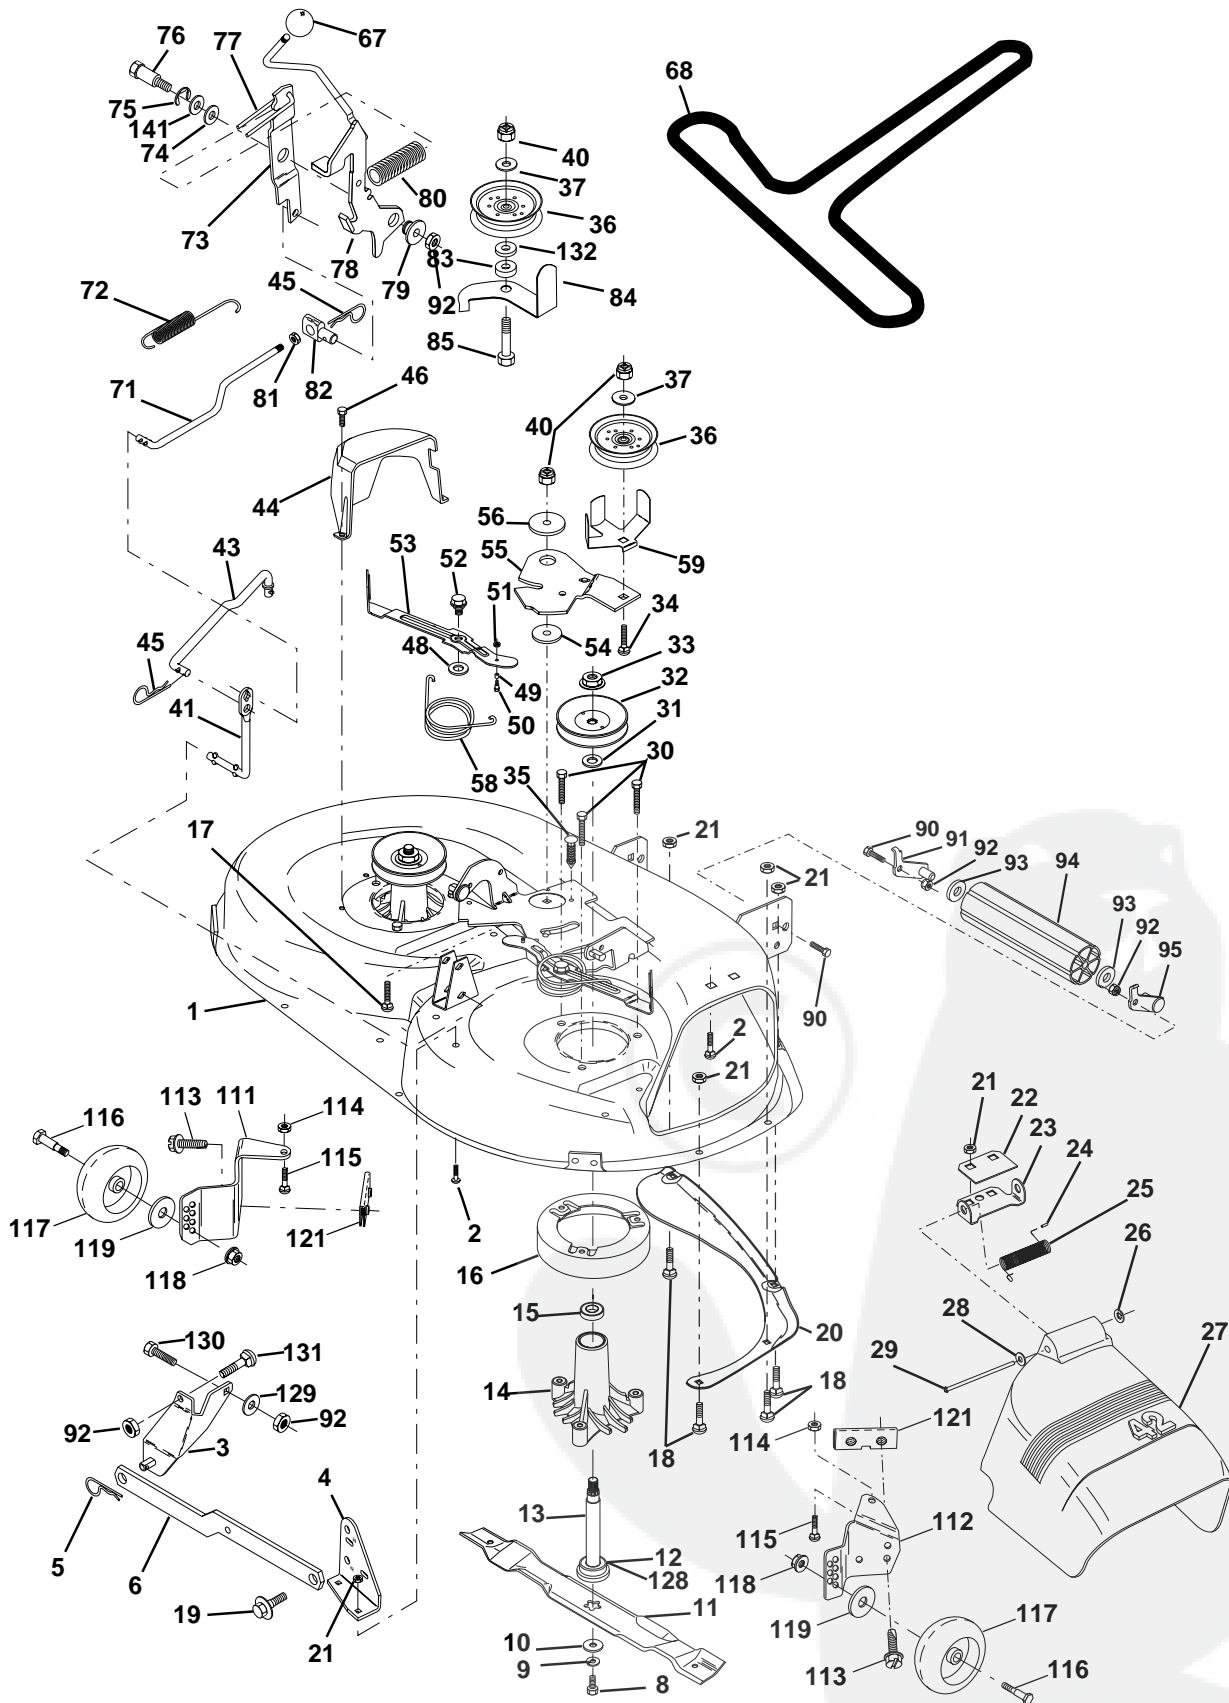

REPAIR PARTS

TRACTOR - MODEL NO. YT130 (HEYT130H), PRODUCT NO. 954 15 00-04

MOWER DECK

REPAIR PARTS

TRACTOR - MODEL NO. YT130 (HEYT130H), PRODUCT NO. 954 15 00-04

MOWER DECK