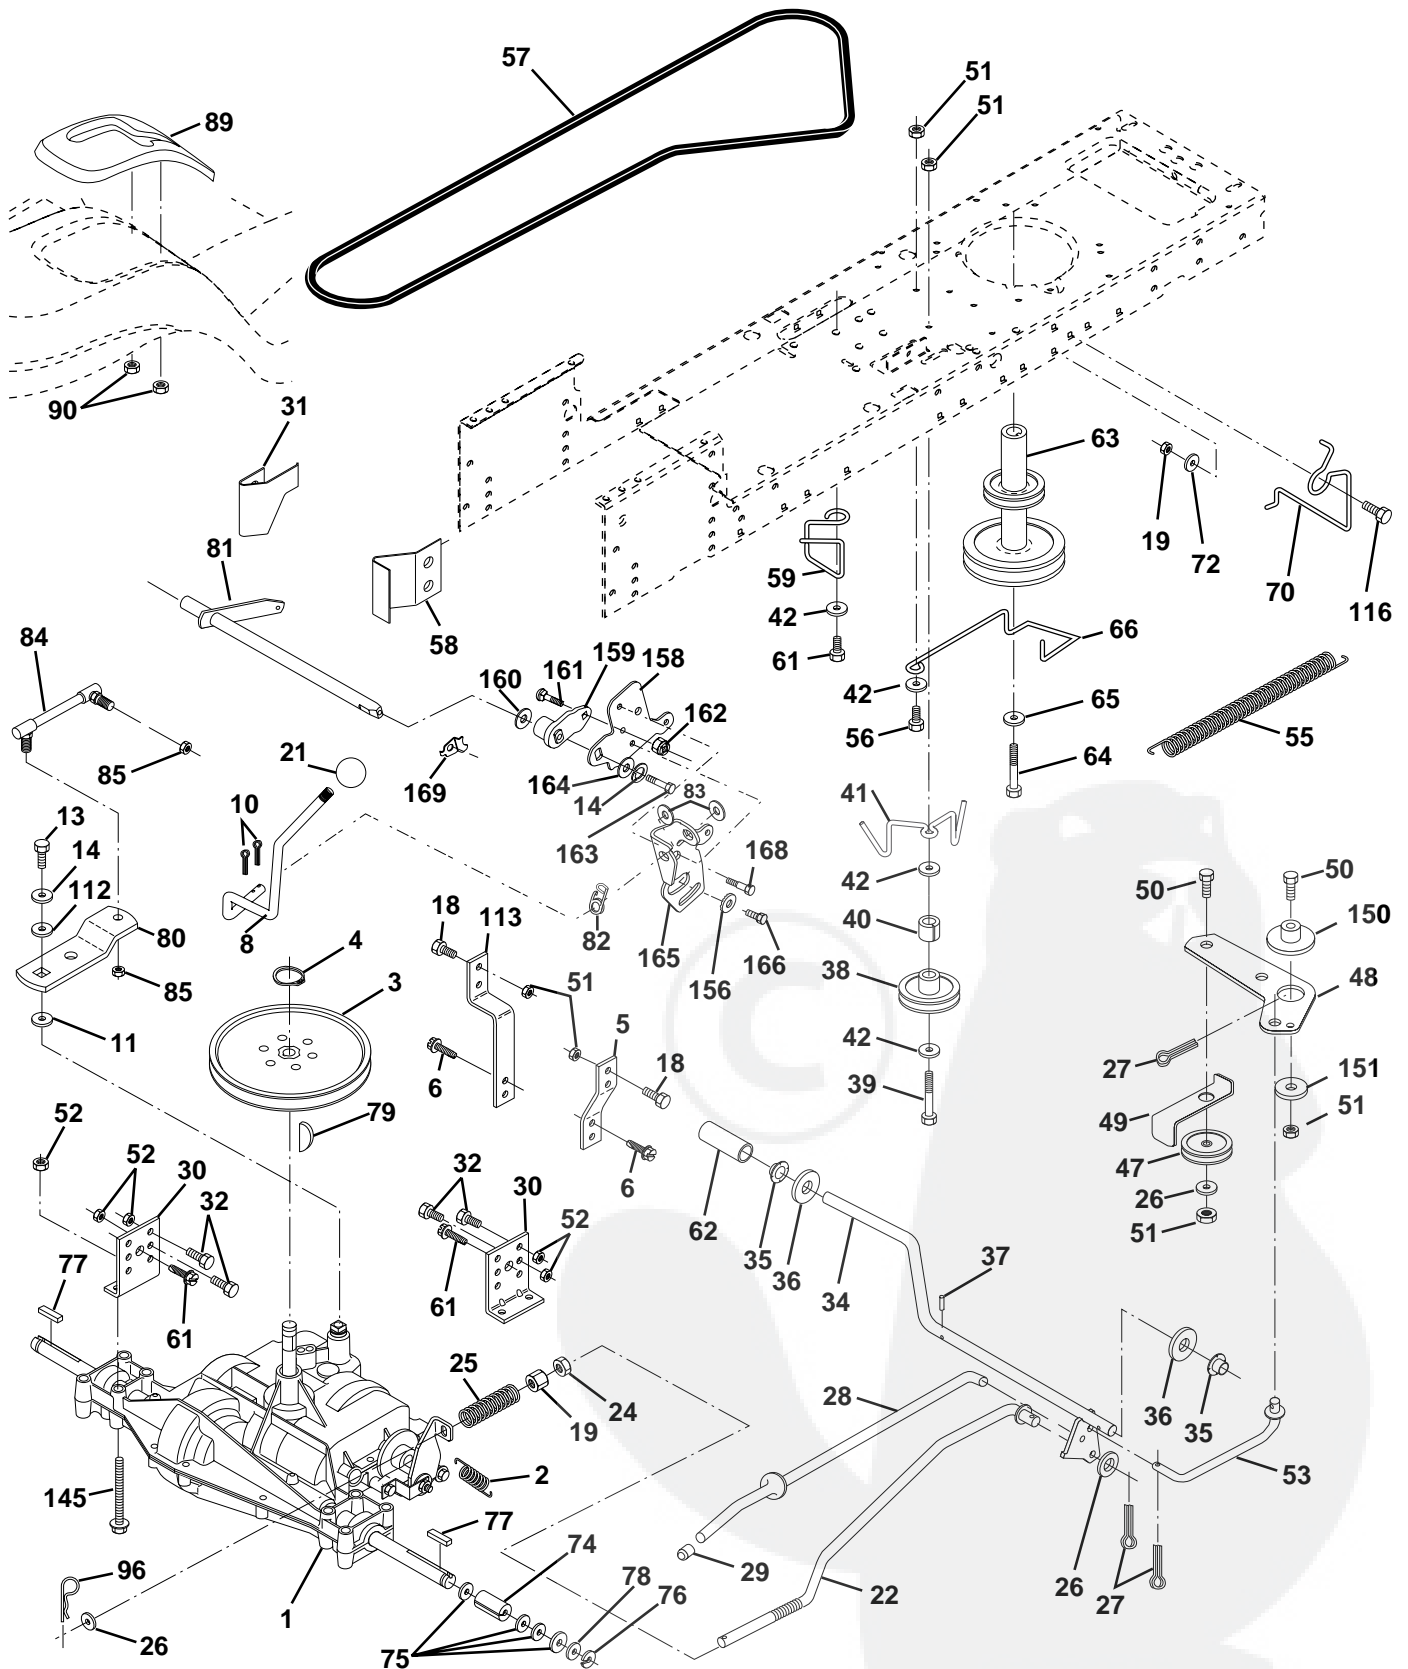

NOTE: All component dimensions given in U.S. inches
1 inch = 25.4 mm

REPAIR PARTS

TRACTOR - MODEL NO. YT130 (HEYT130H), PRODUCT NO. 954 15 00-04

DRIVE

REPAIR PARTS

TRACTOR - MODEL NO. YT130 (HEYT130H), PRODUCT NO. 954 15 00-04

NOTE: All component dimensions given in U.S. inches.
1 inch = 25.4 mm.

REPAIR PARTS

TRACTOR - MODEL NO. YT130 (HEYT130H), PRODUCT NO. 954 15 00-04
ENGINE

REPAIR PARTS

TRACTOR - MODEL NO. YT130 (HEYT130H), PRODUCT NO. 954 15 00-04

NOTE: All component dimensions given in U.S. inches
1 inch = 25.4 mm

REPAIR PARTS

TRACTOR - MODEL NO. YT130 (HEYT130H), PRODUCT NO. 954 15 00-04

SEAT ASSEMBLY

KEY PART NO. NO.

DESCRIPTION

1	532140839	Seat
2	532140551	Bracket Pivot Seat 8 720
3	874760616	Bolt Fin Hex 3/8-16unc X 1
4	819131610	Washer 13/32 X 1 X 10 Ga
5	532145006	Clip Push-In
6	873800600	Nut Hex w/Ins. 3/8-16 Unc
7	532124181	Spring Seat Cprsn 2 250 Blk Zi
8	817490616	Screw Thdrol 3/8-16 X 1 Ty-tt
9	819131614	Washer 13/32 X 1 X 14 Ga.
10	532155925	Pan Seat
11	532166369	Knob Seat
12	532121246	Bracket Mounting Switch