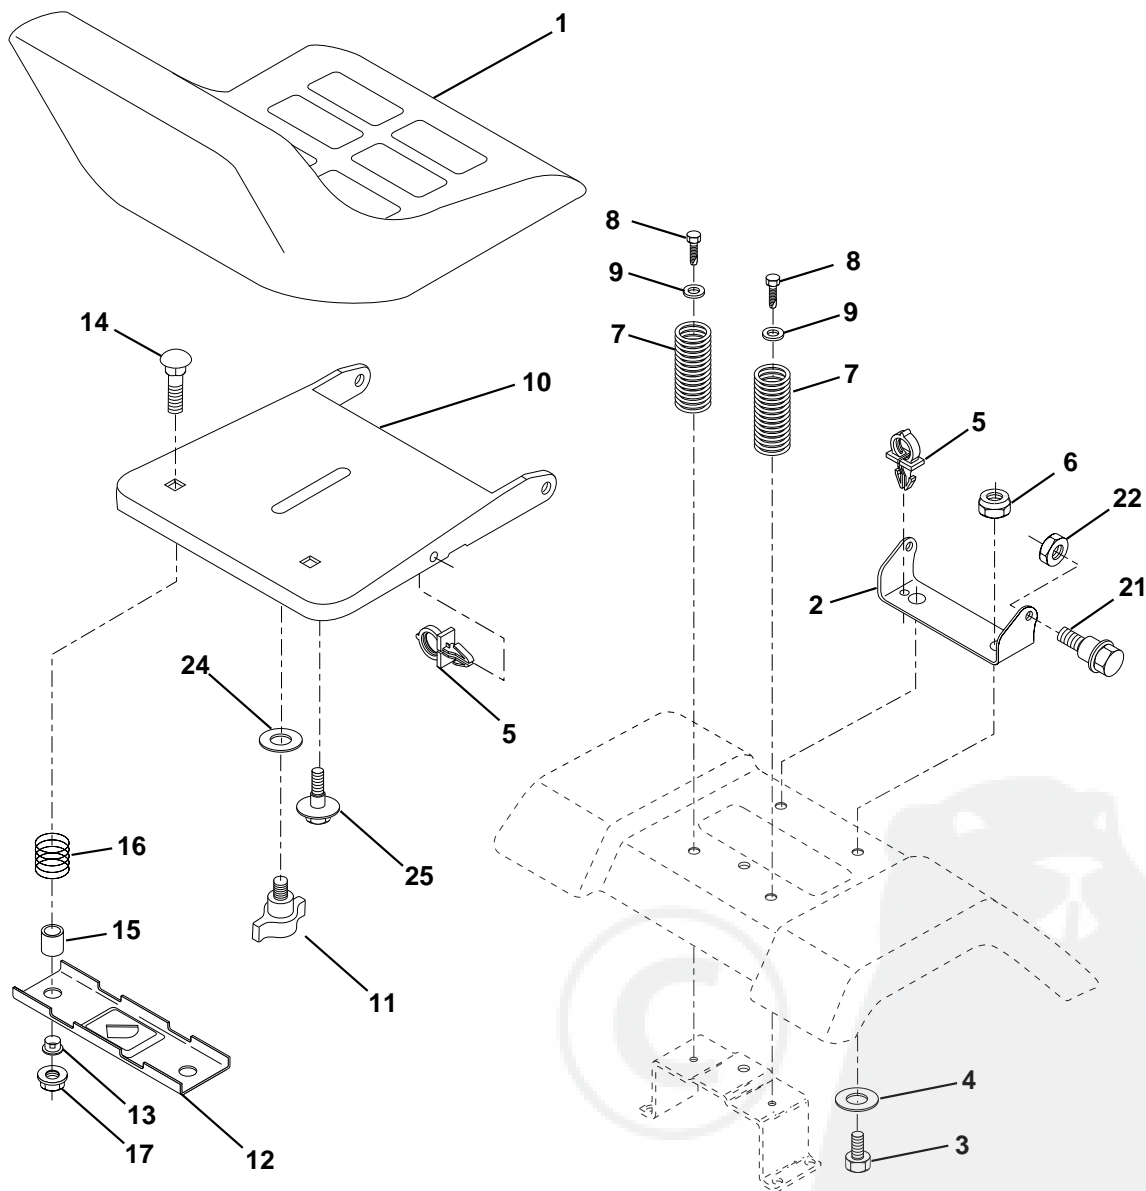

NOTE: All component dimensions given in U.S. inches.
1 inch = 25.4 mm.

REPAIR PARTS

TRACTOR - MODEL NO. YT130 (HEYT130H), PRODUCT NO. 954 15 00-04
ENGINE

REPAIR PARTS

TRACTOR - MODEL NO. YT130 (HEYT130H), PRODUCT NO. 954 15 00-04

ENGINE

KEY NO.	PART NO.	DESCRIPTION
1	532141359	Control Th/ch 20.22 LH Flag
2	817720410	Screw Hex Thd Cut 1/4-20x5/8 T
3	-----	Engine B&S Model No. 28R707 (Order Parts From Engine Manufacturer)
4	532137348	Muffler LT B&S 12/12.5/13HP
13	532165291	Gasket Eng 1 313 Id Tin Plated
14	813280324	Nipple Pipe 3/8 Npt X 3"
15	813200300	Elbow Std 90 Degree 3/8-18 Npt
16	811050600	Washer Lock Ext Tooth 3/8
23	532159880	Shield Brn/Dbt Guard
29	532137180	Kit Spark Arrestor (Flat Scrn)
31	532161911	Tank Fuel Front 2 00
32	532140527	Cap Asm Fuel W/sym Vented
33	532123487	Clamp Hose Black
35	817490512	Screw
37	532137040	Line Fuel 20"
38	-----	Plug Oil Drain (Order From Engine Manufacturer)
40	532124028	Bushing Snap Nyl Blk Fuel Line
44	817490412	Screw Hexwsh Thdrol 1/4-20x3/4
46	819091416	Washer 9/32 X 7/8 X 16 Ga
62	810040500	Washer Lock Hvy Hlcl Spr 5/16
66	532127951	Stop Throttle 3000 RPM
72	871070512	Screw Hexhd Cap 5/16-18x 3/4
78	817490620	Screw Thdrol 3/8-16x1-1/4 TYTT
81	532128861	Nut Flange 1/4-20 Starter Nut

NOTE: All component dimensions given in U.S. inches
1 inch = 25.4 mm

REPAIR PARTS

TRACTOR - MODEL NO. YT130 (HEYT130H), PRODUCT NO. 954 15 00-04

SEAT ASSEMBLY

KEY PART NO. NO.

DESCRIPTION

1	532140839	Seat
2	532140551	Bracket Pivot Seat 8 720
3	874760616	Bolt Fin Hex 3/8-16unc X 1
4	819131610	Washer 13/32 X 1 X 10 Ga
5	532145006	Clip Push-In
6	873800600	Nut Hex w/Ins. 3/8-16 Unc
7	532124181	Spring Seat Cprsn 2 250 Blk Zi
8	817490616	Screw Thdrol 3/8-16 X 1 Ty-tt
9	819131614	Washer 13/32 X 1 X 14 Ga.
10	532155925	Pan Seat
11	532166369	Knob Seat
12	532121246	Bracket Mounting Switch