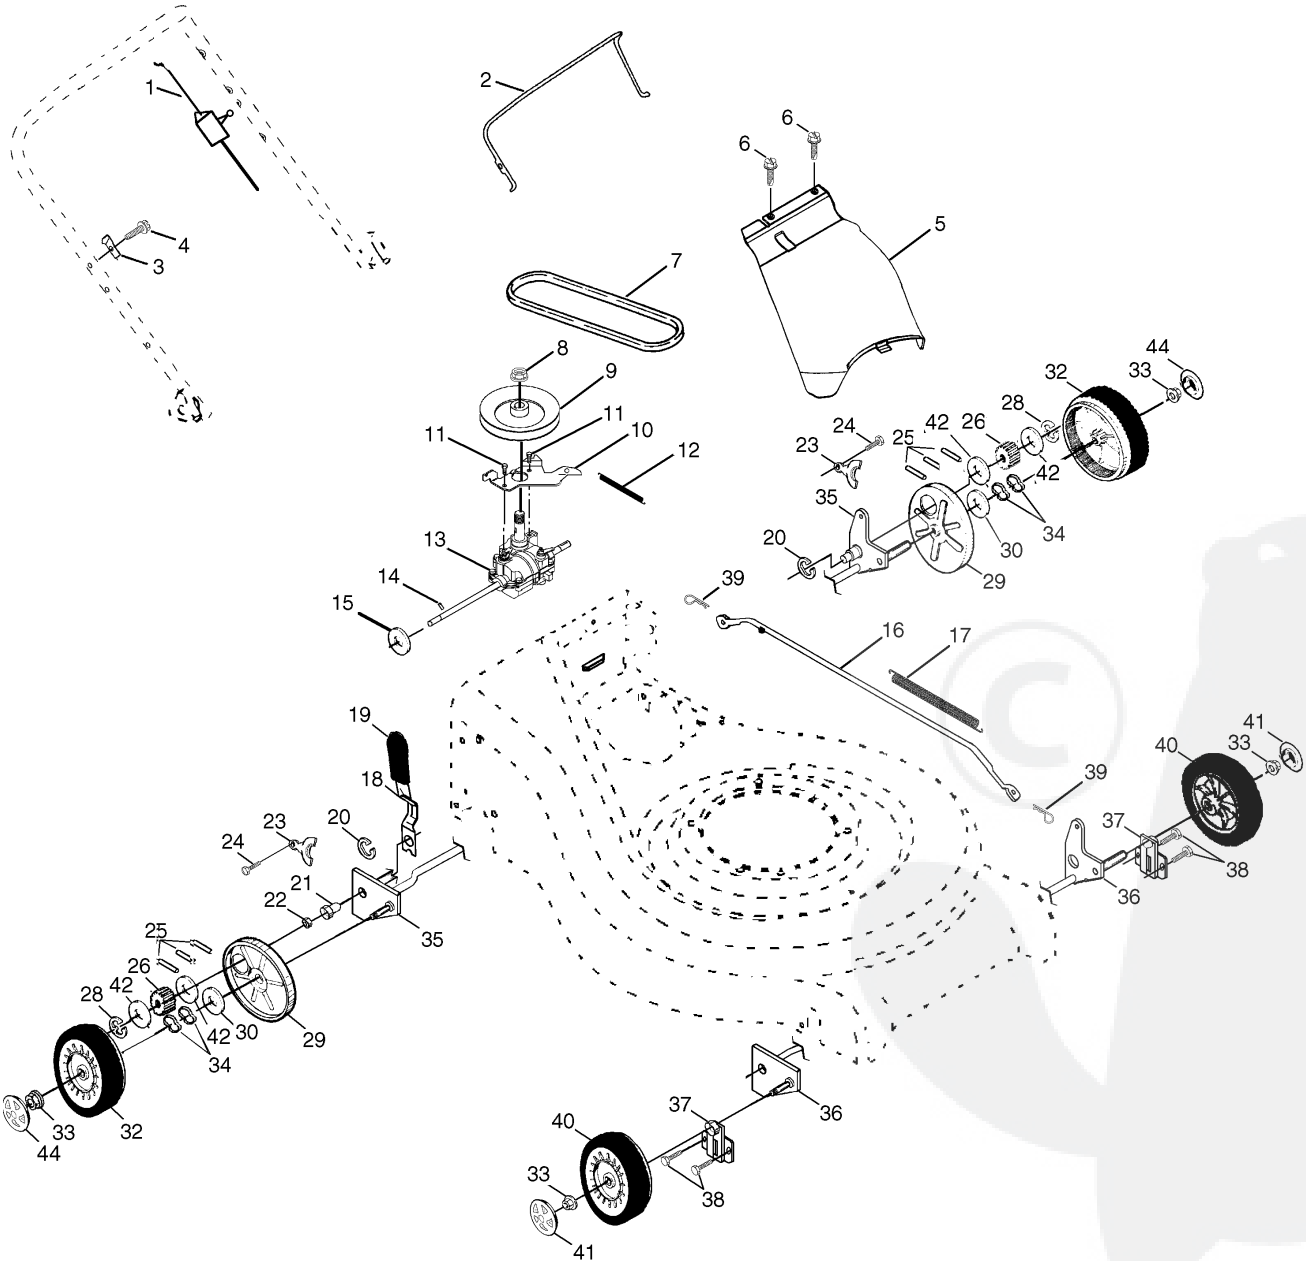

REPAIR PARTS

ROTARY LAWN MOWER - - MODEL NO. BL5553TA

REPAIR PARTS

ROTARY LAWN MOWER - - MODEL NO. BL5553TA

KEY NO.	PART NO.	DESCRIPTION
1	161587	Cable Drive
2	161473	Bail Control Drive
3	161478X004	Bracket, Downstop
4	83816	Screw Hex Wash Head Tapping 10-2
5	161537	Cover Drive
6	750634	Screw Thdrol 10-25 x .50
7	160816	V-Belt
8	132010	Nut Lock Flanged 3/8-16 Zinc
9	163939	Pulley Driven
10	160813X004	Belt Keeper
11	17541011	Screw Hex Wash Head 10-24 X .668
12	75192	Spring
13	169611	Transmission Asm.
14	145354	Pin Spring Thrust
15	57079	Washer Hardened
16	161584X479	Rod Connecting
17	161602	Spring Extension
18	160477X004	Spring Selector
19	161961	Knob Selector Spring
20	12000022	E-Ring 7/8