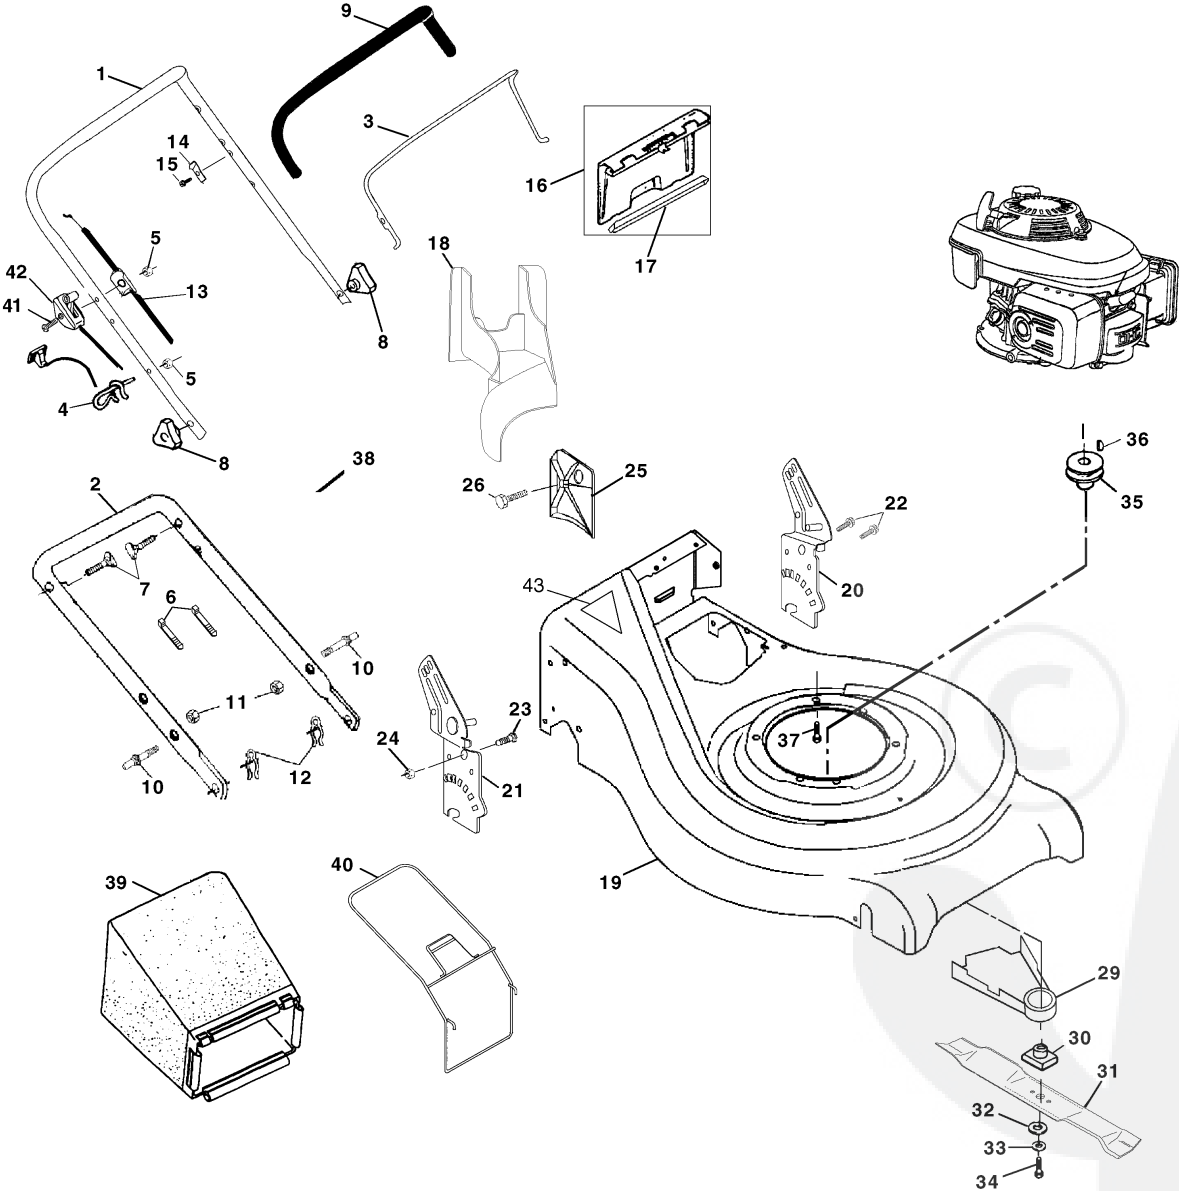

REPAIR PARTS

ROTARY LAWN MOWER - - MODEL NO. BL5553TA

REPAIR PARTS

ROTARY LAWN MOWER - - MODEL NO. BL5553TA

3

KEY NO.	PART NO.	DESCRIPTION	KEY NO.	PART NO.	DESCRIPTION
1	167163	Handle, Upper Dlx Comf.	22	150078	Screw, Hex Wshd
2	161105X479	Handle, Lower	23	163183	Bolt, Hex Head 5/16-18 x 5/8
3	131036	Bail, Cont. Wire Dlx Comf. Blk	24	63124	Nut, Hex Lock Wshr 5/16-18
4	132001	Guide, Rope, Side	25	161333	Baffle, Side
5	63601	Nut, Hex Lockwasher 1/4-20	26	163409	Screw 12 x 5/8
6	66426	Wire, Tie	29	134612	Shield, Debris Modified
7	131959	Bolt, Handle 5/16-18 x 1.75	30	851514	Adapter
8	87692	Knob, Handle	31	159267	Blade, 21"
9	164265	Grip, Hdl Foam Smooth	32	851074	Washer, Hardened
10	161551	Bolt, Sq. Neck	33	850263	Lockwasher, Helical Spring 3/8
11	73990500	Nut, Hex Lockwasher Ins. 5/16-18 UNC	34	851084	Screw, Hex Head 3/8-24 x 1.38
12	51793	Cotter, Hairpin	35	84596	Pulley, Engine
13	133107	Cable	36	87677	Key, Hi Pro
14	850733X004	Bracket, Upstop	37	150406	Bolt, Engine
15	83816	Screw, Hex Washer Head Tapping 10-2	38	-----	Engine Honda GCV160 (Order parts from engine manufacturer)
16	162085	Kit, Door Rear	39	165845	Grass Catcher Bag
17	161548	Seal, Door	40	161358	Grass Catcher Frame
18	165261	Plug, Mulcher	41	144929	Screw
19	164388	Kit, Housing	42	147551	Throttle Control
20	161568X479	Handle, Bracket	43	145494	Decal Danger
21	168227x479	Handle, Bracket Asm. Right	--	161057	Drive Cover
			--	169667	Operator's Manual(Euro)