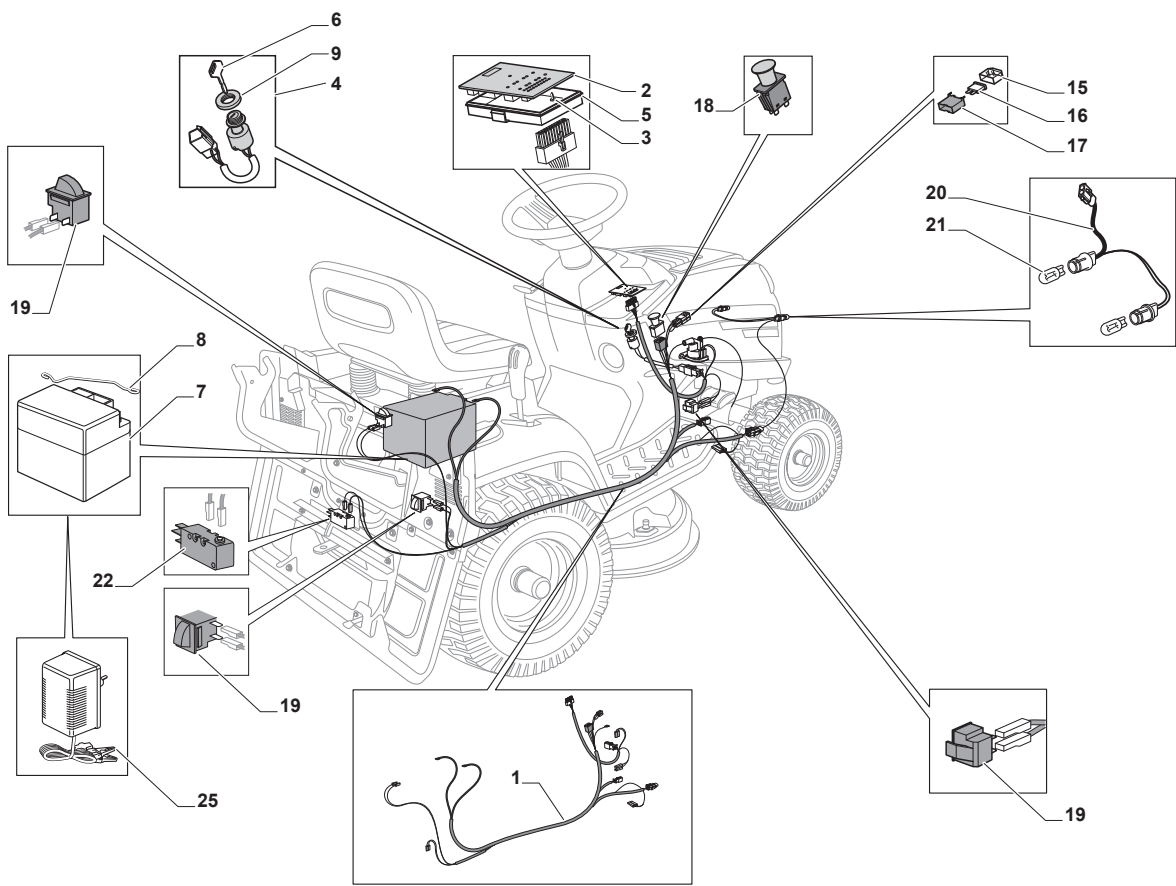

Fig.	Q.ty	Part No	Description	Notes
1	1	182040200/0	Cables Ass.Y	for Honda Engine
1	1	182040199/0	Cables Ass.Y	for B&S and GGP Engine
2	1	382722444/0	Electronic Card	
3	3	112735101/0	Screw	
4	1	118450075/1	Starting Switch	
5	1	325600090/0	Card Protection	
6	1	118210023/0	Starting Key	
7	1	118120002/1	Battery	
8	1	125430265/0	Spring	
9	1	118400863/0	Screwed Ring	
15	2	133215000/0	Cover	
16	1	133340040/0	Fuse 10 A	
16	1	133340036/0	Fuse 25 A	
17	2	133500007/0	Fuse Carrier	
18	1	118450074/0	Clutch Switch	
19	3	119410613/0	Microswitch	
20	1	182040191/0	Cables Ass.Y	for LED Models
20	1	182040186/0	Cable	for LAMP Models
21	2	118459100/0	Lamp For Lights	
22	1	119410605/1	Microswitch	
25	1	182180091/0	Battery Charger	UK Plugg
25	1	182180090/0	Battery Charger	CE Plugg