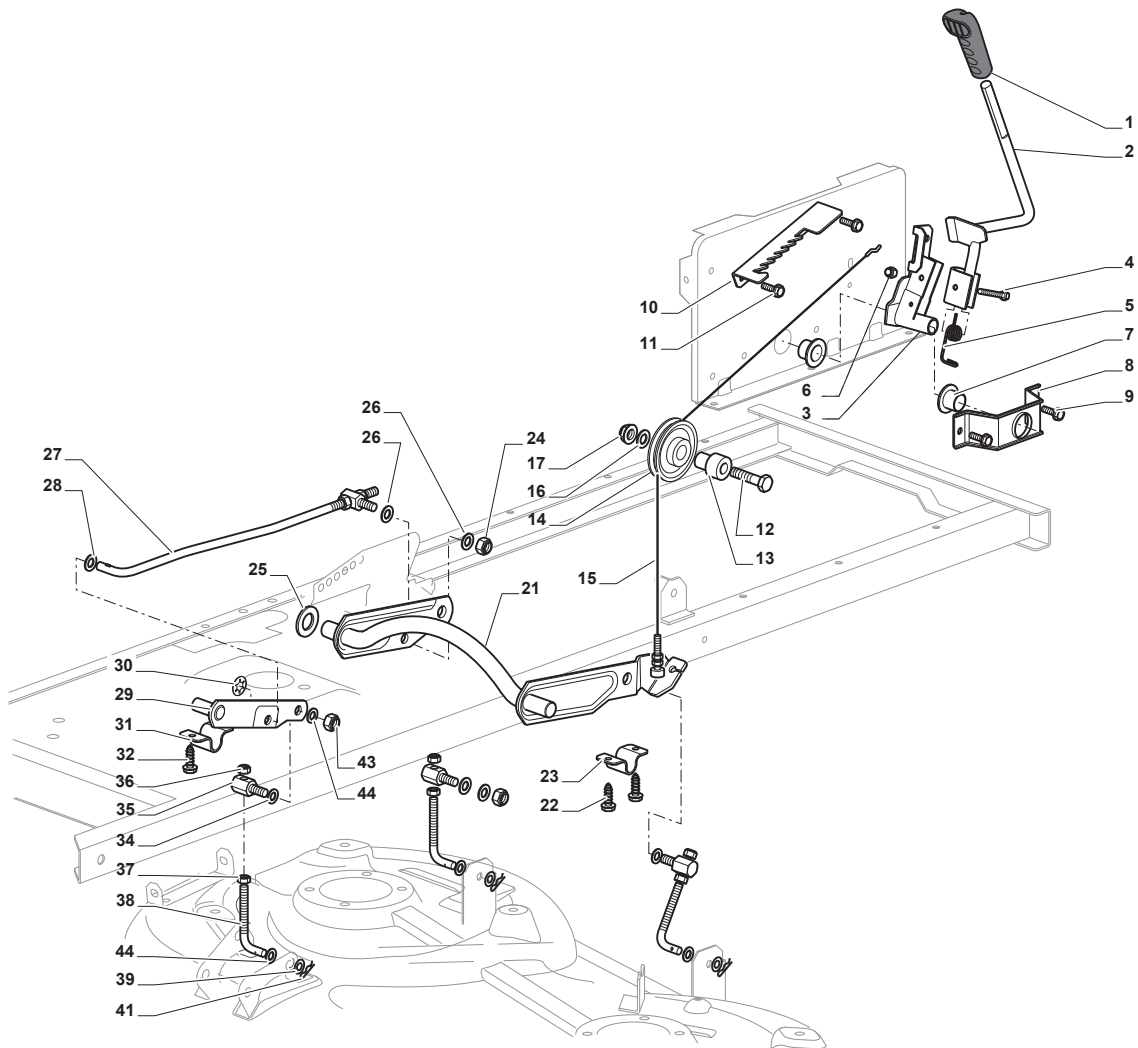

Fig.	Q.ty	Part No	Description	Notes
44	1	122524970/3	Pin	
1	1	325110409/0	Clamp Cover	
2	1	382000641/0	Pedal	
3	4	112735599/0	Screw	
4	2	325547231/0	Plate	
5	1	382000636/0	Rod	
6	1	112521360/0	Washer	
7	1	112156602/0	Nut	
8	1	325670011/0	Antifriction Washer	
9	2	112155000/0	Nut	
10	1	125510116/0	Pin	
11	1	125160021/0	Spacer	
12	1	125601577/0	Pulley	
20	1	135062001/0	Trapezoidal Belt	
21	1	325601599/0	Pulley	
22	3	112691400/0	Screw	
23	1	125160083/0	Spacer	
24	3	112523060/0	Washer	
25	3	112155000/0	Nut	
26	1	112155000/0	Nut	
27	1	112523060/0	Washer	
28	1	125601554/0	Pulley	
29	1	382318245/0	Lever	
30	1	112691600/0	Screw	
31	2	125038002/1	Bushing	
32	1	125160027/0	Spacer	
33	1	112155000/0	Nut	
34	1	125430262/0	Spring	
41	1	125394509/1	Knob	
42	1	125033113/0	Rod	
43	1	325253011/1	Hook	
45	1	112155000/0	Nut	
46	1	125430213/0	Spring	
47	1	112523060/0	Washer	
51	2	125160068/0	Spacer	
52	2	125601592/0	Pulley	

Fig.	Q.ty	Part No	Description	Notes
1	1	325394533/0	Knob	
2	1	382318255/0	Lever	
3	1	382318231/0	Axle	
4	1	112674700/0	Screw	
5	1	125430261/0	Spring	
6	1	112154510/0	Nut	
7	2	325038006/0	Bushing	
8	1	325785297/0	Support	
9	2	125943009/0	Screw	
10	1	325735515/0	Steering Sector	
11	2	125943009/0	Screw	
12	1	112793701/0	Screw	
13	1	125040636/0	Bushing	
14	1	125601579/0	Pulley	
15	1	382004620/0	Wire	
16	1	112523060/0	Washer	
17	1	112293201/0	Nut	
21	1	382318253/0	Axle	
22	4	112735599/0	Screw	
23	2	325547231/0	Plate	
24	1	112155000/0	Nut	
25	2	112521390/0	Washer	
26	2	325670011/0	Antifriction Washer	
27	1	382000569/1	Connecting Rod	
28	1	112521350/0	Washer	
29	1	382318237/0	Axle	
30	1	112604899/0	Crown Fastener	
31	1	325547231/0	Plate	
32	2	112735599/0	Screw	
34	3	325670008/1	Washer	
35	3	125510107/1	Pin	
36	3	112156602/0	Nut	
37	3	112295200/0	Nut	
38	3	125840012/0	Tie Rod	
39	3	325670008/1	Washer	
41	3	124487998/0	Cotter Pin	
43	3	112156602/0	Nut	
44	6	325670008/1	Washer	