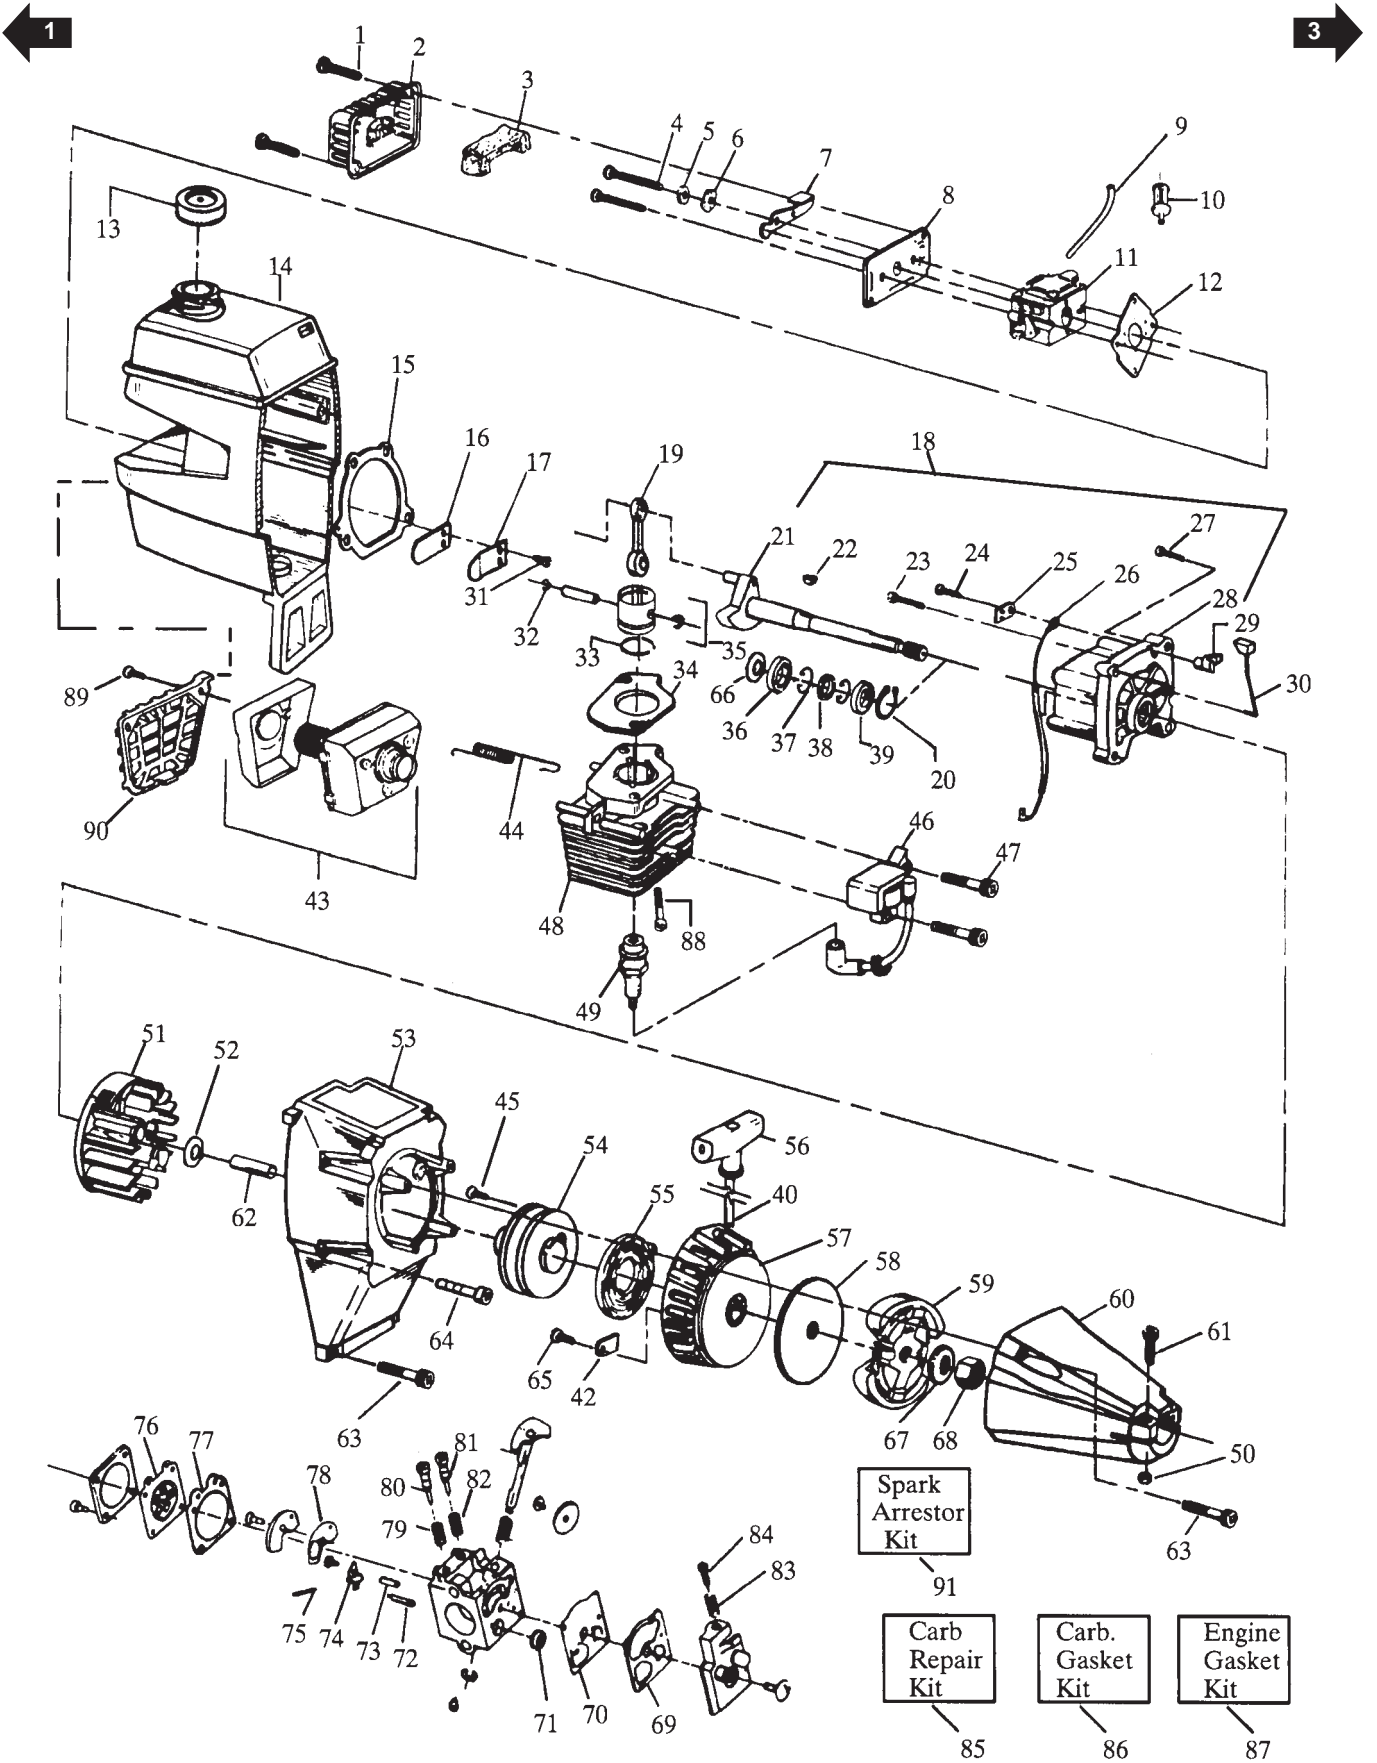

**! WARNING**  
All repairs, adjustments and maintenance not described in the Operator's Manual must be performed by qualified service personnel.

KEY PART NUMBER	DESCRIPTION	QTY	KEY PART NUMBER	DESCRIPTION	QTY
01	5300275-95/4 GRIP	1	15	5300945-43/2 DUST CAP	1
02	5300157-68/1 LOCKNUT	1	16	5300946-71/1 DRIVESHAFT	1
03	5300946-88/5 DRIVESHAFT HSG.	1	17	5300311-11/4 HEX WRENCH 5/32	1
04	5300142-22/0 HANDLE ASSY	1	18	9520301-39/2 SHAFT LUBRICATION	1
05	5300156-10/5 NUT	1	19	9527155-26/2 CUTTING HEAD ASSY	1
06	5300152-45/0 SCREW	1	20	5300948-78/2 HUB ASSY	1
07	5300109-59/1 THROTTLE LEVER ASSY	1	21	5300948-30/3 SPRING	1
08	5300692-52/1 T HANDLE KIT	1	22	5300948-27/9 RELEASE BUTTON	1
09	5300692-49/7 SHIELD KIT ASSY	1	23	5195197-00/8 SPOOL & LINE	1
10	5300153-37/5 SCREW	1	24	5300948-28/7 COVER	1
11	5300945-70/5 LINE LIMITER	1	25	5300291-59/7 SHAFT WARNING LABEL	1
12	5300156-53/5 LOCKNUT	1	26	5300947-42/0 CLAMP	1
13	5300936-53/0 SHIELD BRACKET	1	27	5300947-83/4 THROTTLE GUARD	1
14	5300922-43/1 SCREW	2	28	5300158-27/5 SPACER	2