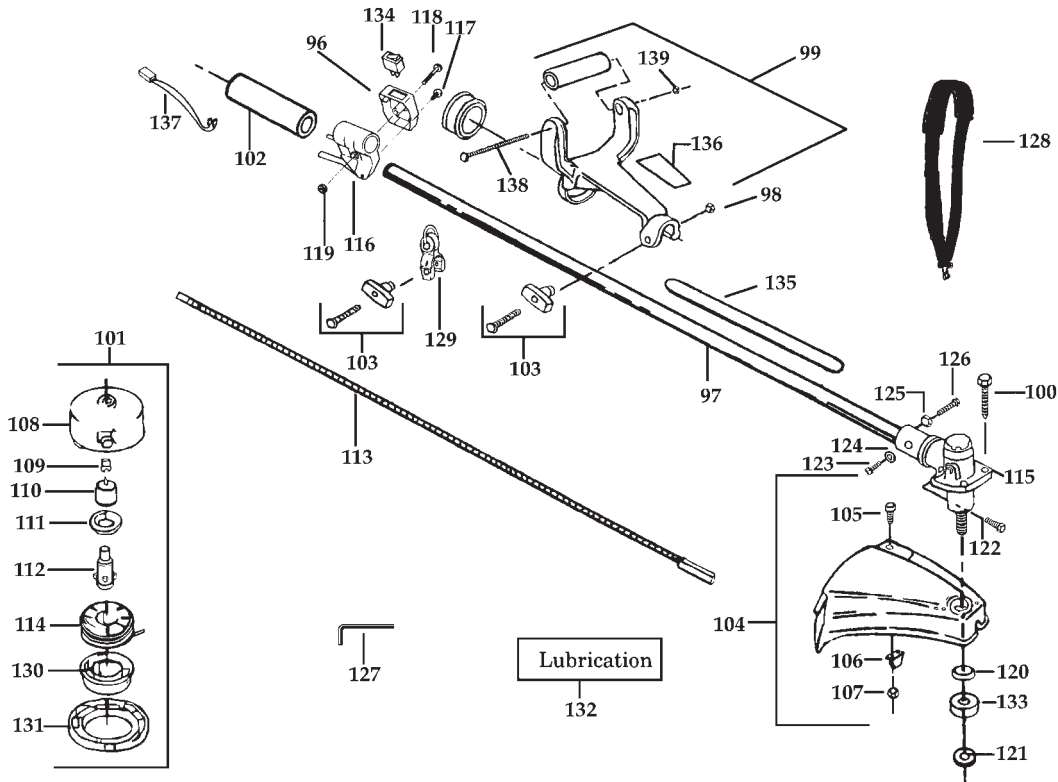

MODEL	Maxi Trim 460S
PRODUCT NO.	9527153-21

2

96	5300364-93/1	1	SWITCH HOUSING
97	5300946-42/2	1	DRIVESHAFT HSG
98	5300151-97/3	1	LOCKNUT
99	5300109-58/3	1	HANDLE ASSEMBLY
100	5300161-07/1	4	SCREW
101	9527016-43/1	1	CUTTING HEAD ASSY
102	5300294-45/0	1	GRIP
103	5300692-52/1	2	T HANDLE KIT
104	5300692-56/2	1	SHIELD KIT ASSY
105	5300150-37/1	2	SCREW
106	5300945-70/5	1	LINE LIMITER
107	5342359-01/4	2	LOCKNUT
108	5300938-96/5	1	HUB W/LINE SAVER
109	5300938-98/1	1	LINE SAVER
110	5303400-07/0	1	SPRING
111	5300920-68/2	1	SPRING CAP
112	5300951-21/6	1	DRIVE GEAR
113	5300945-85/3	1	DRIVESHAFT
114	9527015-89/6	1	SPOOL & LINE
115	5300945-68/9	1	GEAR BOX ASSY
116	5300146-46/0	1	THROTTLE HOUSING
117	5300159-32/3	1	SCREW (SHORT)
118	5300159-33/1	1	SCREW (LONG)
119	5300157-68/1	1	LOCKNUT
120	5300946-40/6	1	SEAL
121	5300945-71/3	1	WASHER
122	5300946-16/6	1	SCREW
123	5300946-12/5	1	SCREW
124	5300153-28/4	1	LOCKWASHER
125	5300016-42/4	1	LOCKWASHER
126	5300017-11/7	1	SCREW
127	5300311-11/4	1	HEX WRENCH
128	5300920-85/6	1	SHOULDER STRAP
129	5300946-86/9	1	CLAMP
130	5304011-83/5	1	RELEASE BUTTON
131	5300921-33/4	1	COVER
132	9520301-39/2	1	SHAFT LUBRICATION
133	5300946-39/8	1	DUST CUP
134	5300364-93/1	1	SWITCH
135	5300291-59/7	1	SHAFT WARNING LABEL
136	5300291-85/2	1	DECAL ANTI VIBE HANDLE
137	5300471-60/3	1	LEAD WIRE ASSY
138	5300157-84/8	1	SCREW
139	5300157-85/5	1	NUT