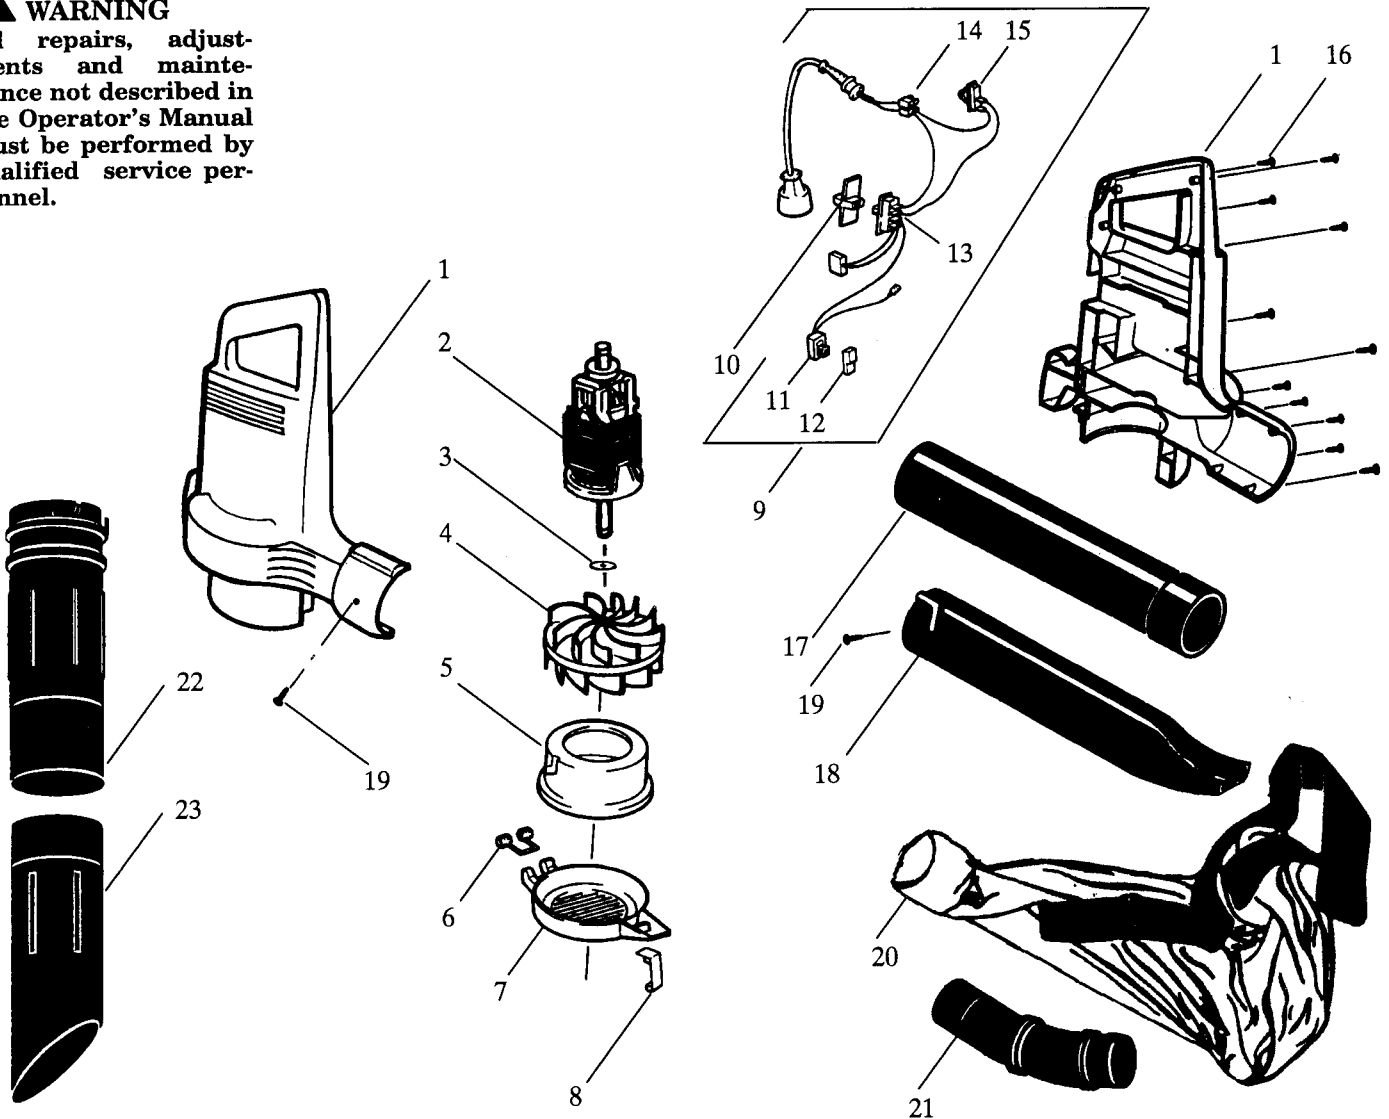

Prod.No: 954 71 53-51

SPAREPARTS

107 26 65-61

⚠ WARNING

All repairs, adjustments and maintenance not described in the Operator's Manual must be performed by qualified service personnel.

Ref.	Part No.	Description	Ref.	Part No.	Description
1	530-402398	Housing Set	17	✓ 530-401884	Blower Tube
2	530-402230	Motor Assembly	18	✓ 530-094662	Flare Nozzle
3	530-400897	Washer - Impeller	19	✓ 530-402528	Screw - Blower Tube
4	530-401097	Impeller	20	530-402533	Vacuum Bag
5	530-402045	Restrictor	21	530-402312	Elbow - Vac Bag
6	530-402043	Spring Return	22	530-402231	Vac Tube Inlet
7	✓ 530-402635	Inlet cover	23	✓ 530-402232	Vac Tube Lower
8	530-402044	Lever Spring			
9	-	Harness (Incl. 11-14)			
	530-402225	Europe			
	530-402401	UK			
10	530-402041	Switch Cover			
11	530-402227	Hinge Switch			
12	✓ 530-402636	Cover - Hinge Switch			
13	530-402226	Switch			
14	530-360176	Terminal Block			
15	530-402294	Thermal Circuit Breaker			
16	530-016120	Screw			