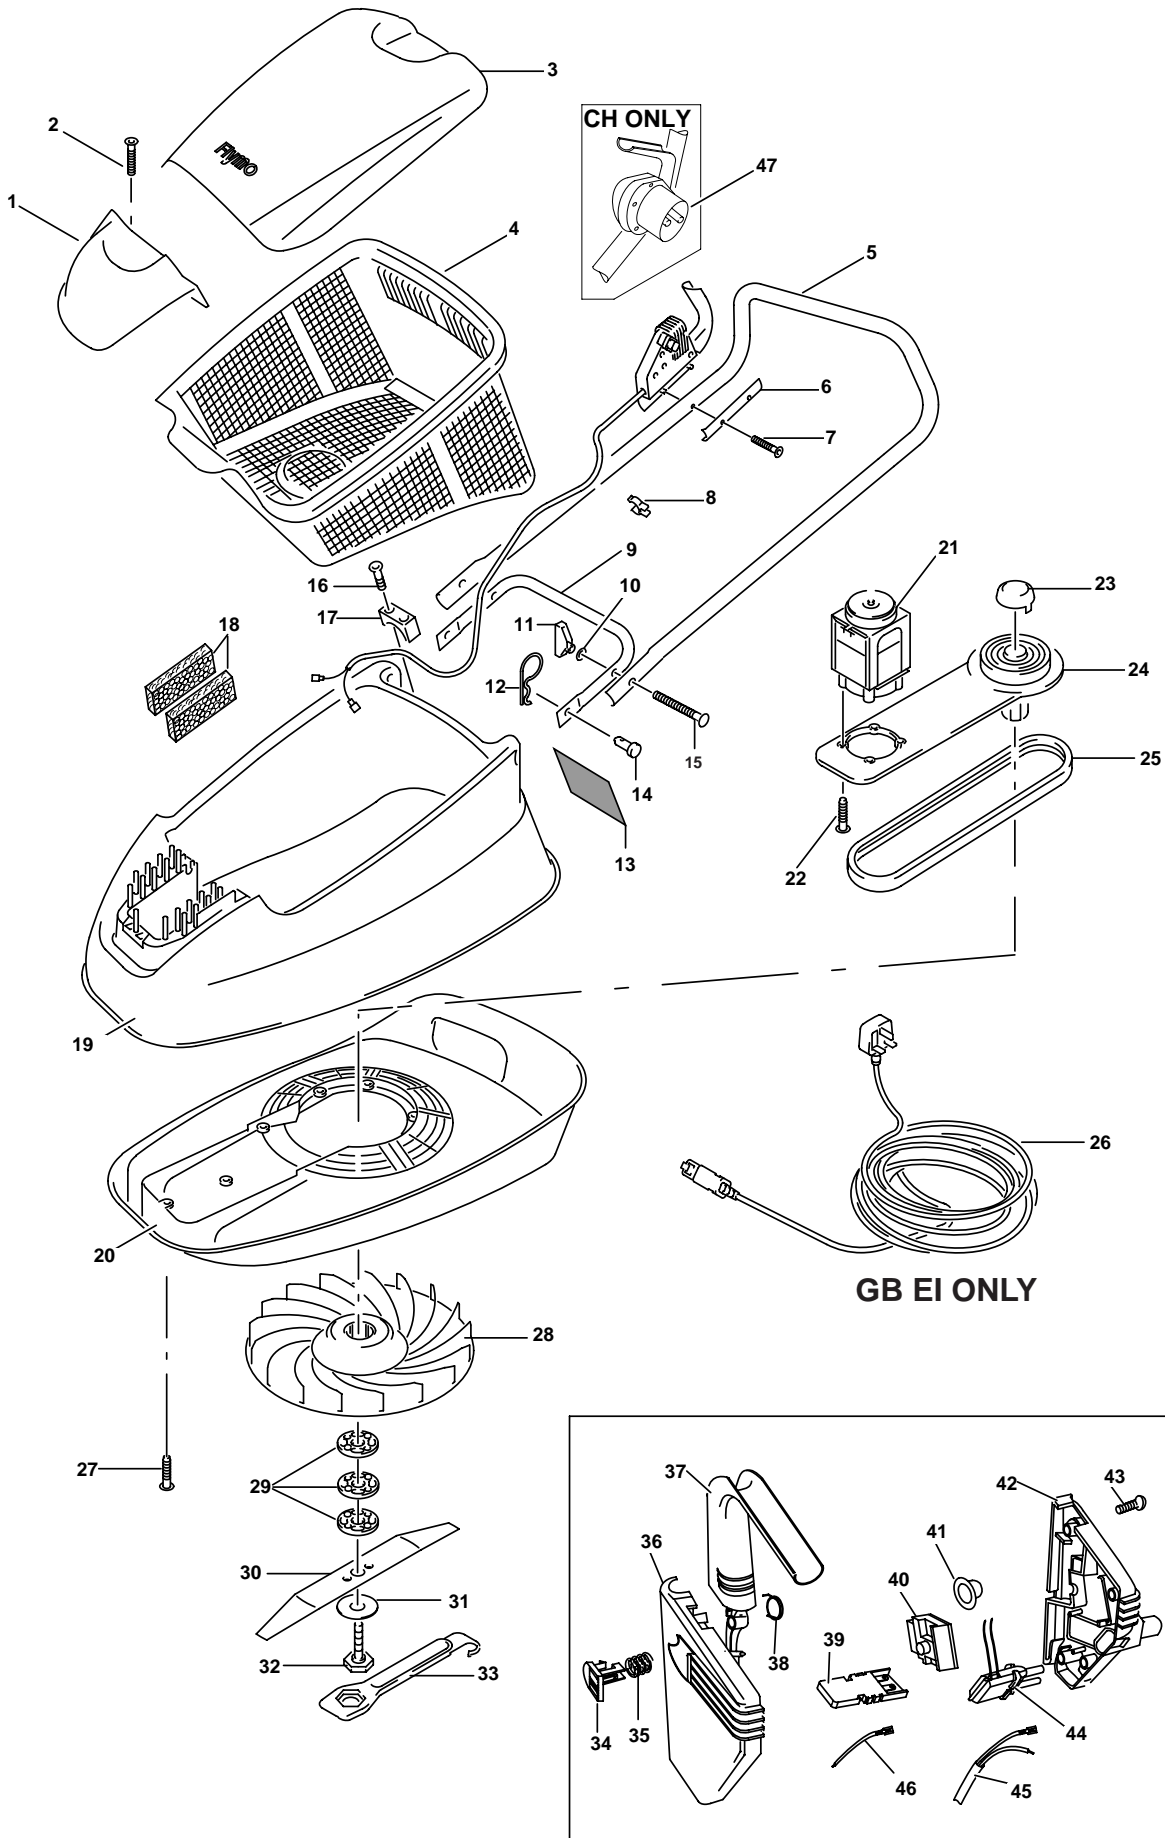

MODEL	Turbo Compact 300	PRODUCT APPLICATION	9633073-40 ARG
		9633073-01 GB	9633073-67 EAST EUROPE
		9633073-15 CHILE,URUGUAY	9633073-86 A,B,D,E,F,NL.
PRODUCT NO.	9633073	9633073-22 CH