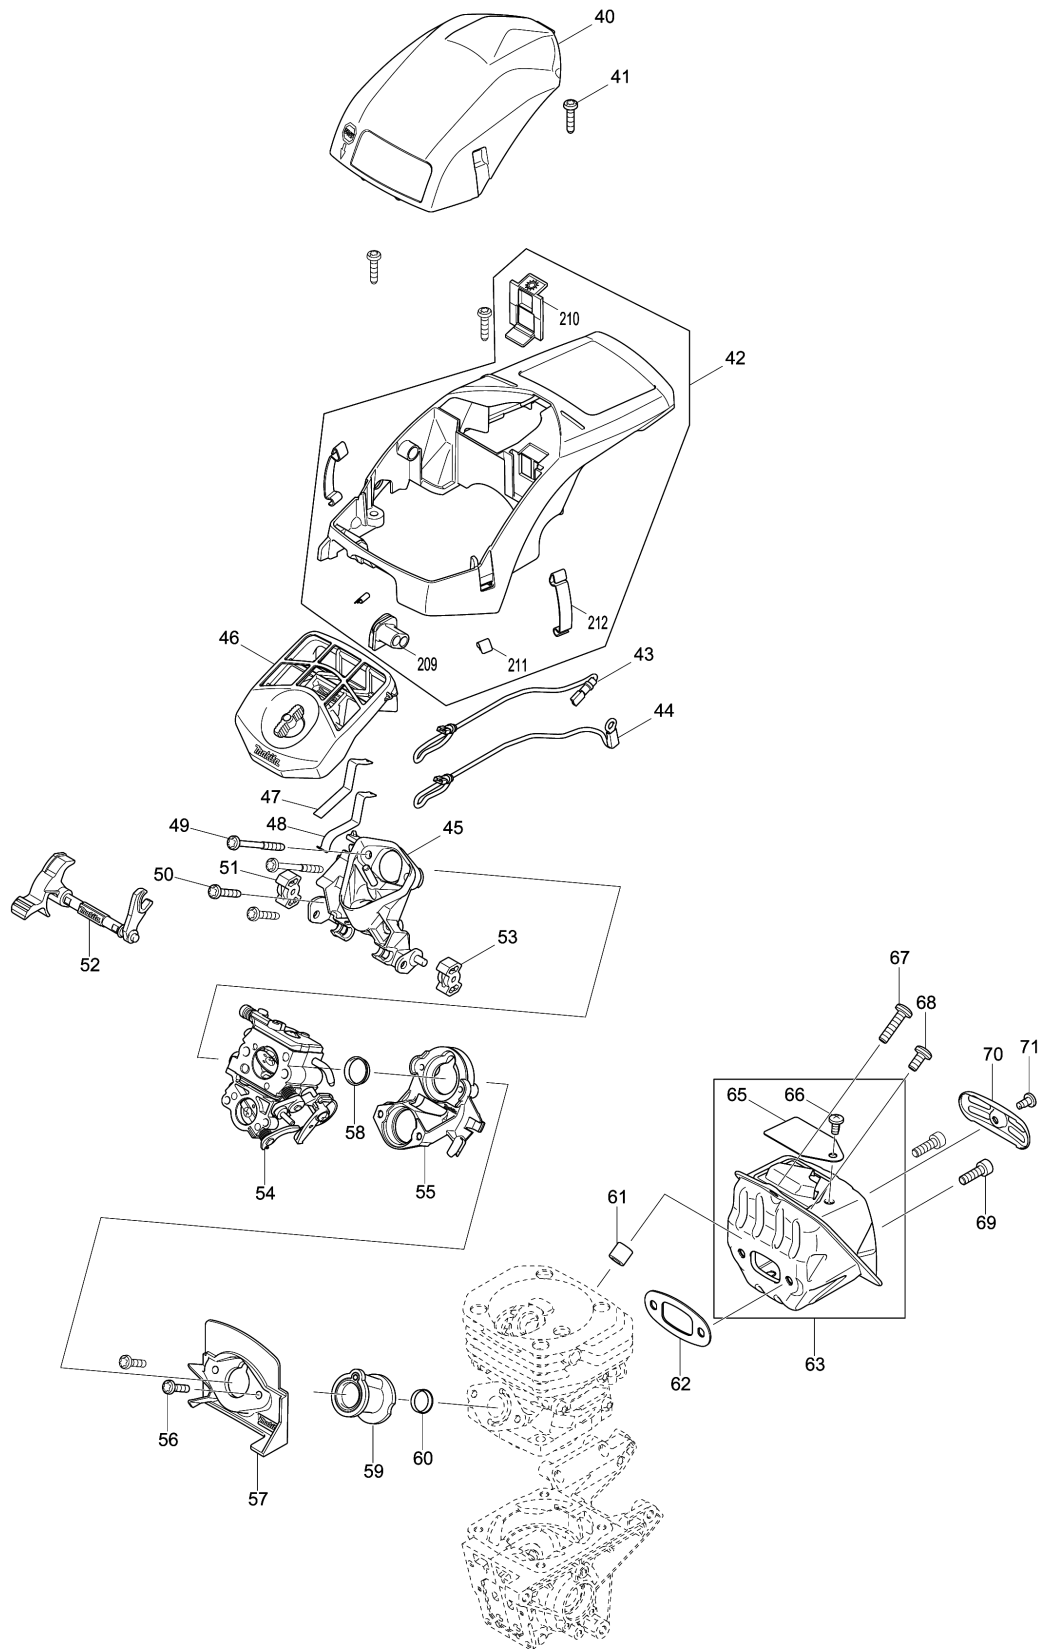

Model No.EA3601F PETROL CHAIN SAW