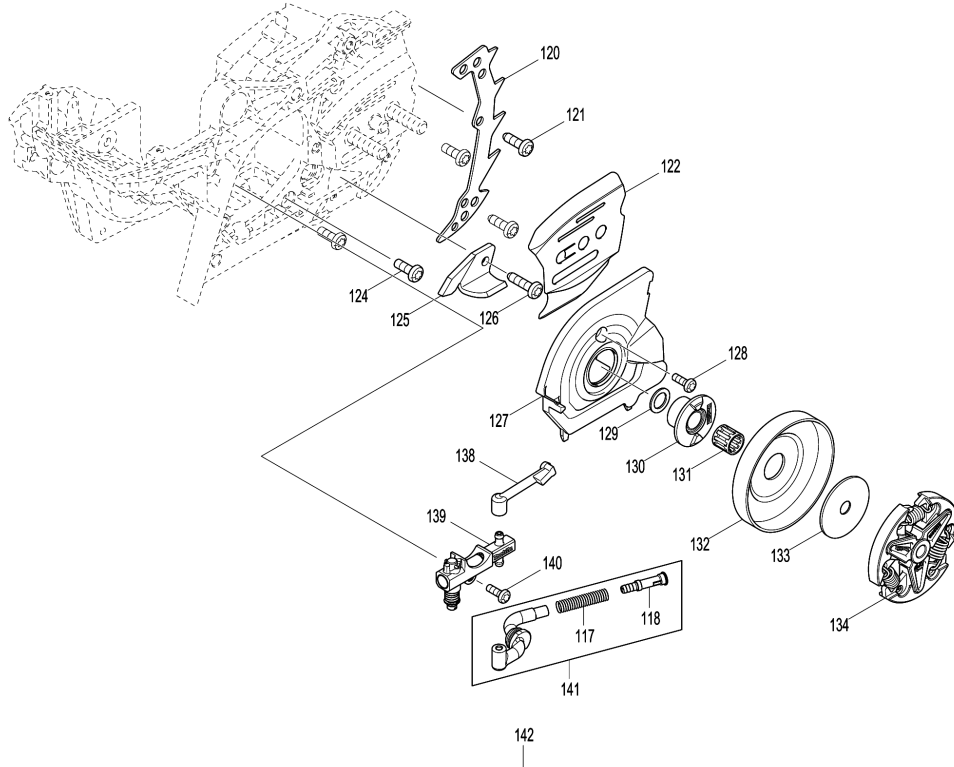

Model No.EA3601F PETROL CHAIN SAW