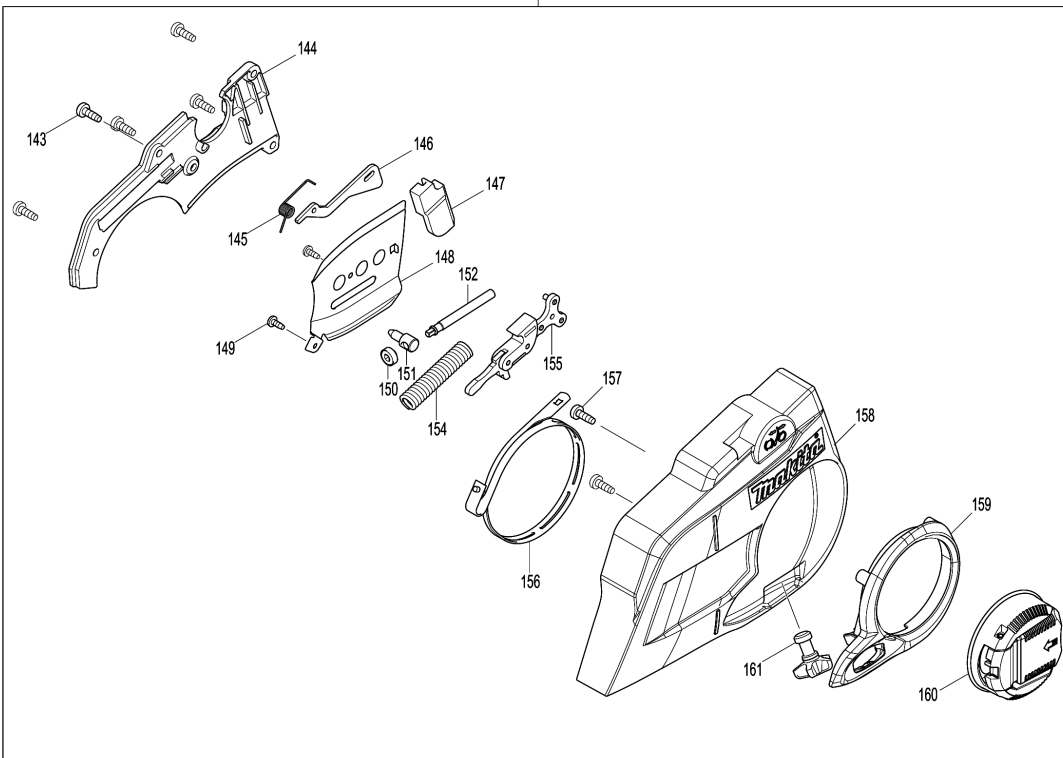

Model No.EA3601F PETROL CHAIN SAW