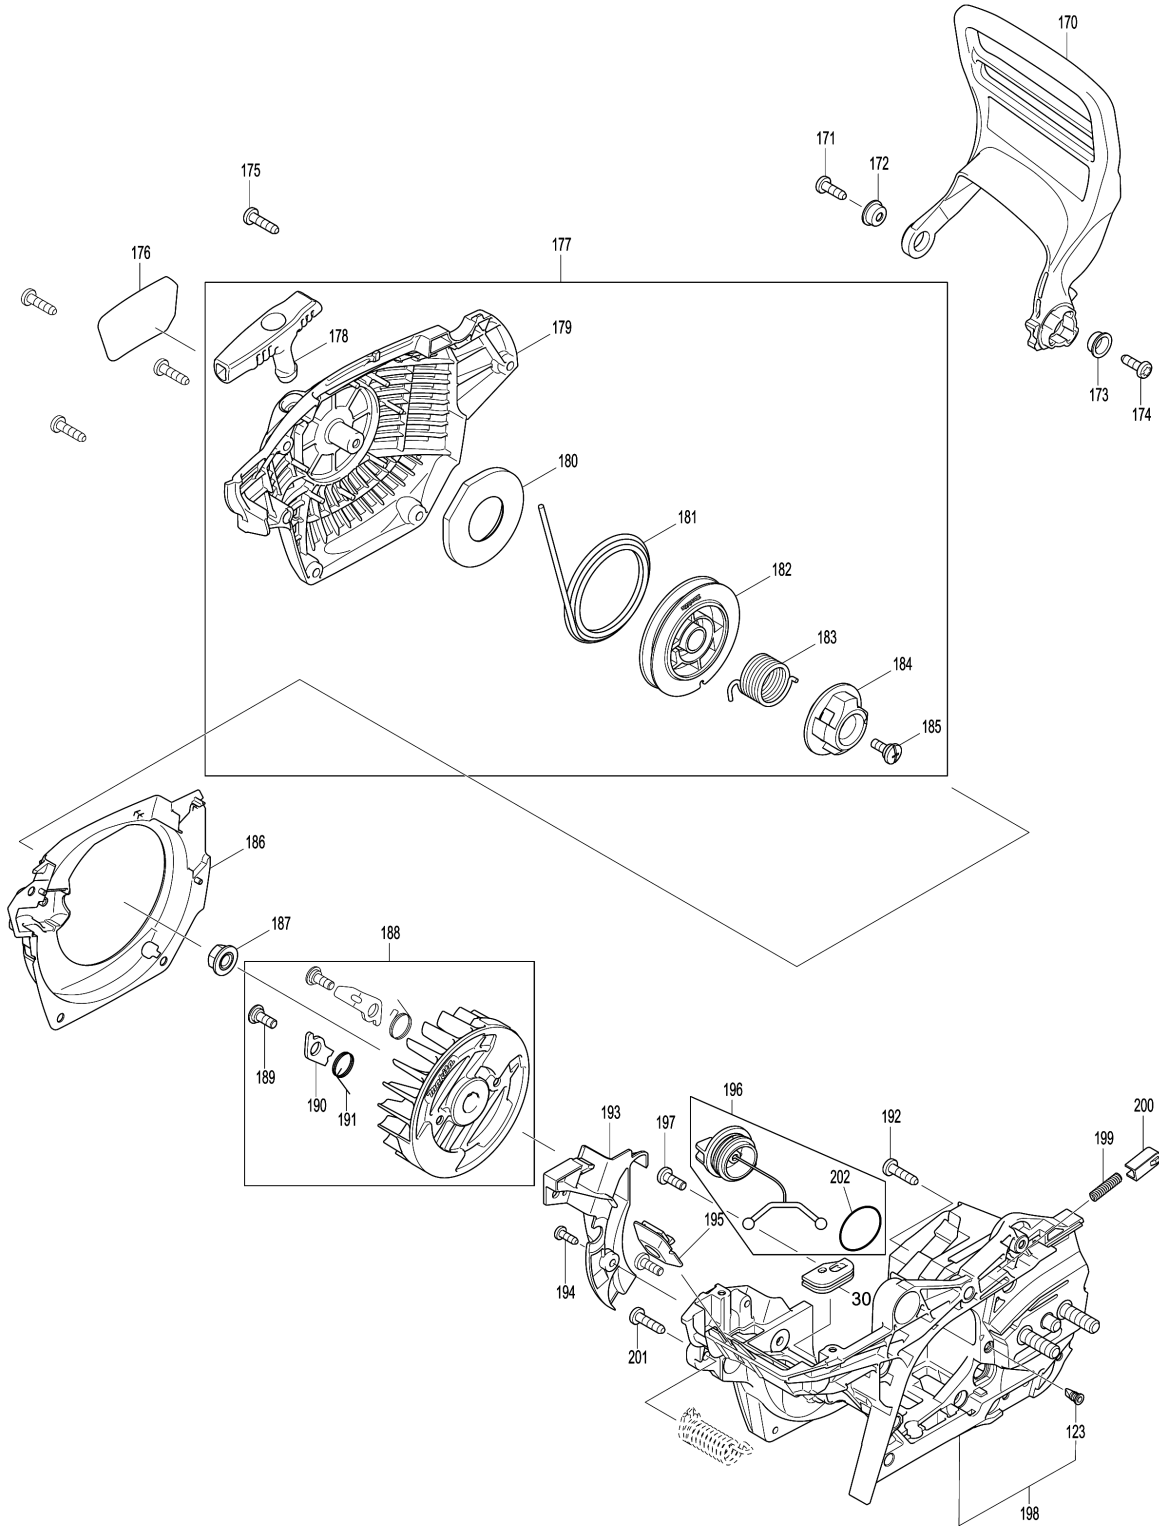

Model No.EA3601F PETROL CHAIN SAW