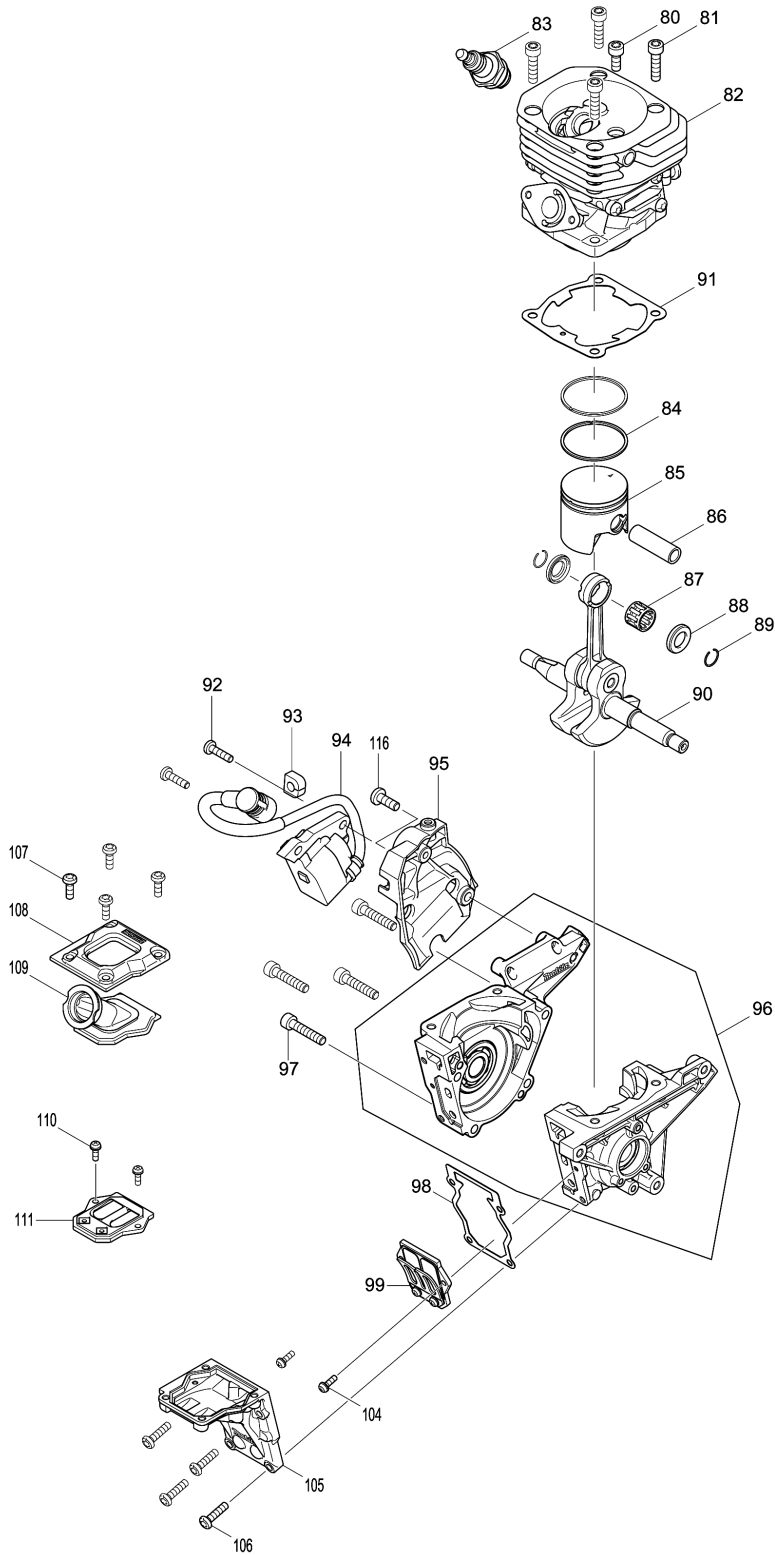

Model No.EA3601F PETROL CHAIN SAW