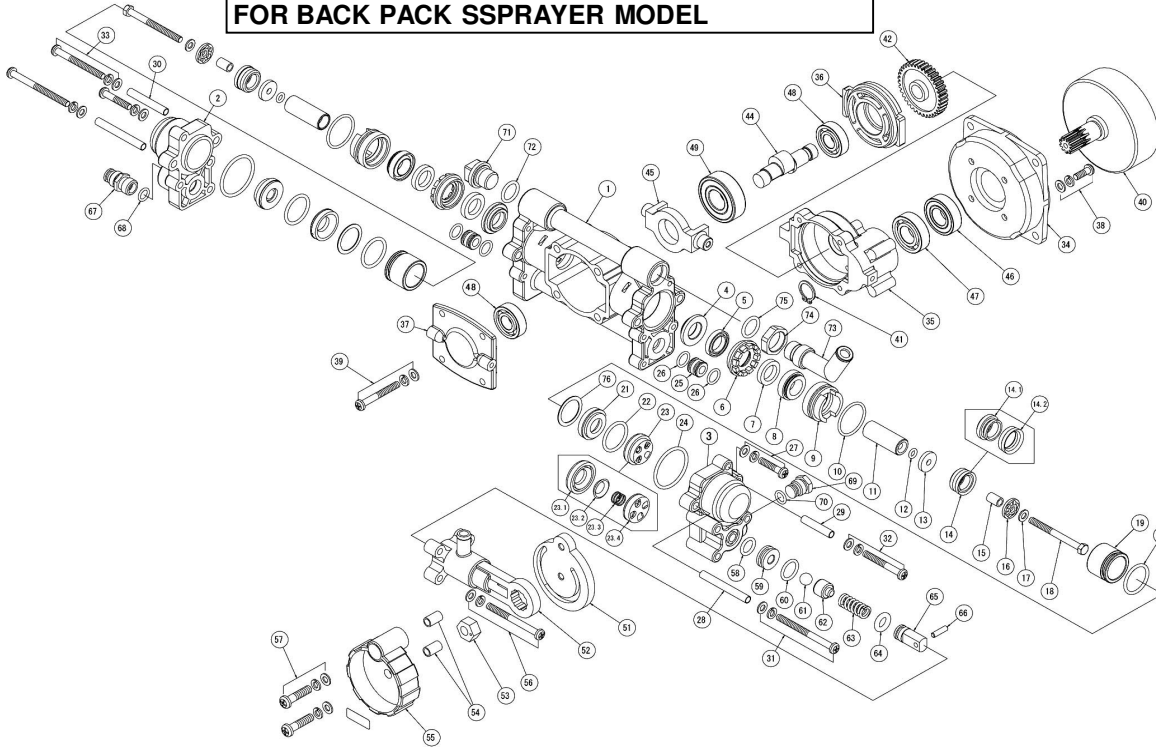

**EXPLODED-VIEWS OF PUMP ASSY AE50/AE70
FOR BACK PACK SSPRAYER MODEL**

REF NO.	CODE NO.	DESCRIPTION	Q' TY	ver. 2.0 AUG 2008
	801676452	PUMP ASS'Y TYPE AE7 FOR HP7S26H25	1	AE70
	800200374	PUMP ASS'Y TYPE AE5 FOR HP5S17H25	1	AE50
1	800200212	CRANK CASE	1	
2	800200213	DISCHARGE HOUSING	1	
3	800200214	DISCHARGE HOUSING	1	
4	800200215	COLLAR	2	
5	801689548	OIL SEAL	2	VC14x22x4
6	800200216	GREASE RING	2	
7	800200217	PACKING	2	14x21x4
8	801689549	WATER SEAL	2	TCLY 14x24x5.6x8
9	800200218	OIL SEAL CASE	2	
10	801650712	O-RING	2	S26
11	800200219	POSTON ROD	2	
12	800200220	O-RING	2	5x1.8
13	800200221	VALVE SEAT	2	
14	800200222	VALVE ASSY	2	
14, 1	800200223	VALVE	2	
14, 2	801689547	PISTON PACKING	2	OUY 20x14x5.6x4
15	800200224	COLLAR	2	
16	800200225	WASHER	2	
17	800200226	WASHER	2	
18	800200227	BOLT	2	M5x55
19	800200228	CYLINDER	2	
20	800033581	O-RING	2	P22
21	800200229	VALVE GUIDE	2	
22	800033581	O-RING	2	P22
23	800200230	VALVE ASSY	2	
23, 1	800200231	VALVE SEAT	2	
23, 2	800200232	VALVE	2	
23, 3	800200233	SPRING	2	
23, 4	800200234	VALVE CASE	2	
24	800200235	O-RING	2	31.7x2.4
25	800200236	COLLAR	2	7x13x10