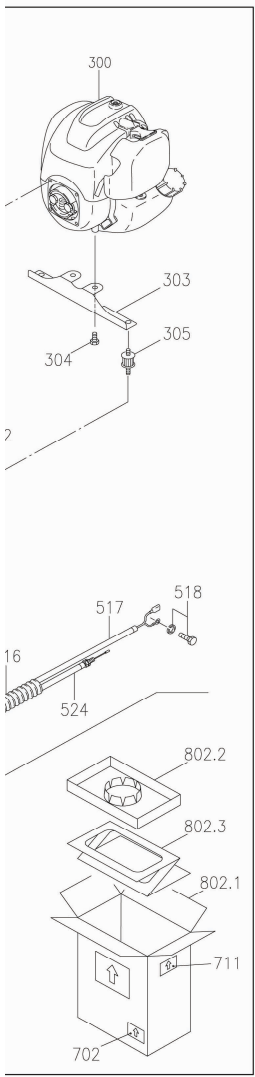

BACK PACK SPRAYER MODEL HP7S26H25 EU W/HONDA GX25

REF.NO	PARTS CODE	DESCRIPTION IN ENGLISH	QTY
508	800201000	CRAMP	1
509	800201001	NUT	1
510	800201002	STAY	1
511	800990380	THROTTLE LEVER	1
512	800201048	NUT	1
513	800200115	SPRING WASHER	1
514	800201003	COLLAR	1
515	800888030	SWITCH	1
516	800201004	TUBE	1
517	800201005	CODE ASS`Y	1
518	800200034	SCREW	1
519	800201006	SCREW	1
520	800200110	NUT	1
521	800201007	SCREW	2
522	800200990	WASHER	2
523	800201008	NUT	2
524	800201009	WIRE ASS`Y	1
525	800200315	SPANNER ASS`Y	1
600	800200307	BALL COCK	1
OPTION	805209290	LEVER COCK W/QUICK STOPPER	1
601	800200335	GRIP	1
602	800201411	HOSE ASS'Y	1
603	800200308	LANCE	1
604	801685191	NOZZLE TIP NND7	1
605	800201011	FLEXIBLE JOINT	1