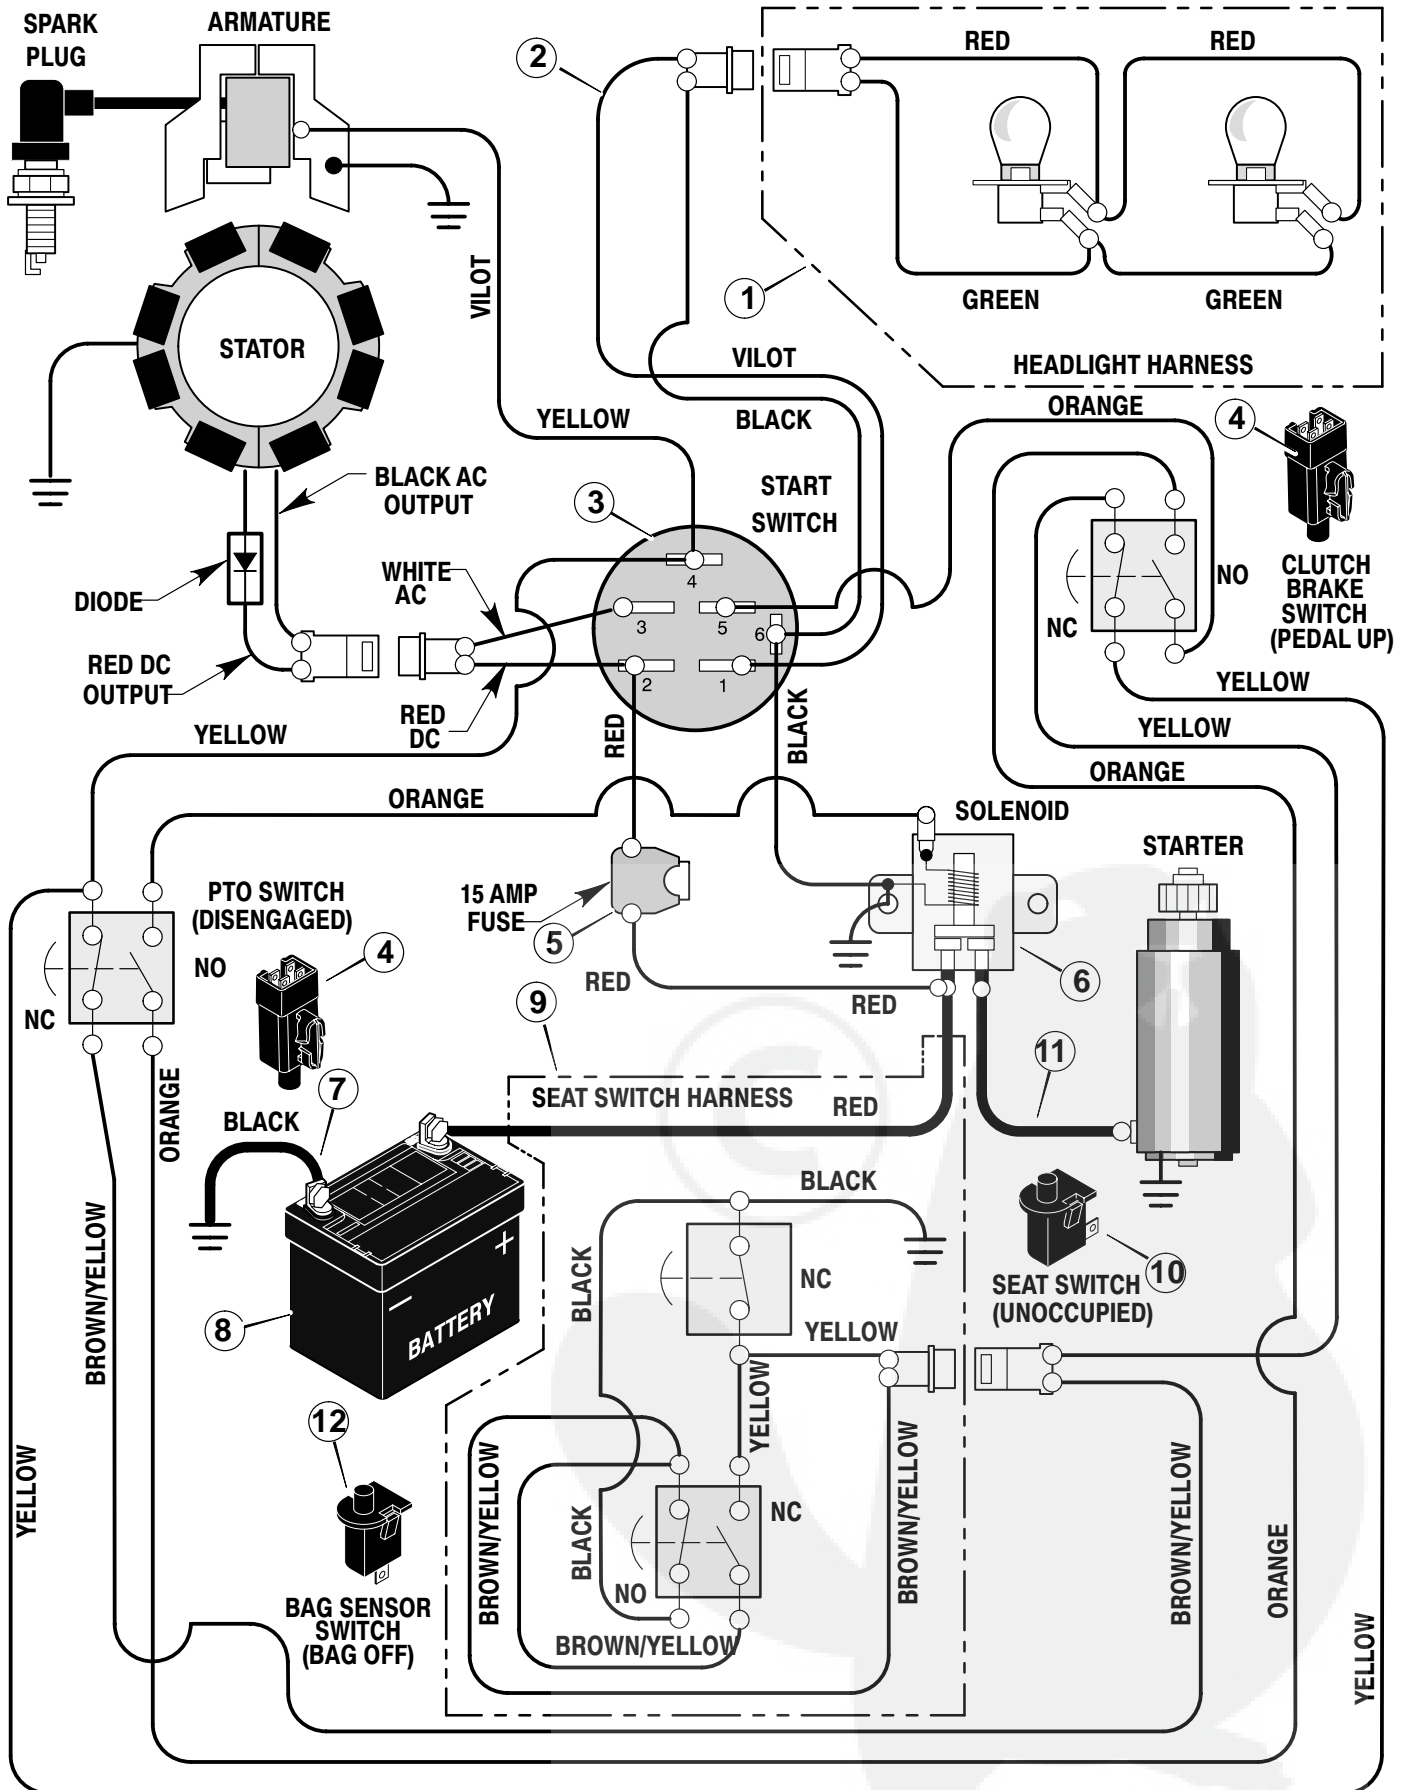

MODEL 31201x51B

REPAIR PARTS ENGINE MOUNT

Key No.	Description	Part No.
1	Fuel Cap	92317
2	Fuel Tank	94073
3	Hose Clamp	95197
4	Fuel Line	23717
5	Hose Clamp	95197
6	Screw	26x201
7	Plate, Engine	94006E700
8	Throttle Control	91989
9	Engine	—
10	Bolt, Engine Mount	25x7
11	Stack Pulley Assembly	690439 Z
12	Lockwasher	19x35
13	Bolt, Hex	1x140
14	Washer	17x170
15	Screw	26x249
16	Gasket	91309
17	Muffler	91271
18	Deflector, Muffler	94099Z
19	Screw	26x208
20	Bolt, Hex	1x134
21	Guide, Belt	93349
22	Nut, Flange	15x79 Z
23	Guide, Belt	94066
24	Shield, Heat	91277
26	Screw	26x253
25	Spacer	93077

MODEL 31201x51B

REPAIR PARTS ELECTRICAL SYSTEM

Key No.	Description	Part No.
1	Harness, Light Wire	250x92
	Socket, Light	92372
	Bulb, Light	90084
2	Harness, Chassis Wire	250x93
3	Switch, Ignition	92377
	Key, Ignition	20729
	Nut, Hex	91489
	Cap, Ignition	91488
4	Switch, Limit	94136
5	Fuse	54212
	Holder, Fuse	407078
6	Solenoid	94613
	Screw, Mounting	26x229
	Locknut	15x116
7	Cable, Battery Ground	24x32
	Screw, Ground Cable	26x213
8	Battery	21075
	Bolt, Carriage	2x82
	Wingnut	14x79
9	Harness, Seat Switch Wire	250x94
10	Switch, Seat Sensor	94159
11	Cable	24x31
12	Switch, Bag Sensor	690106