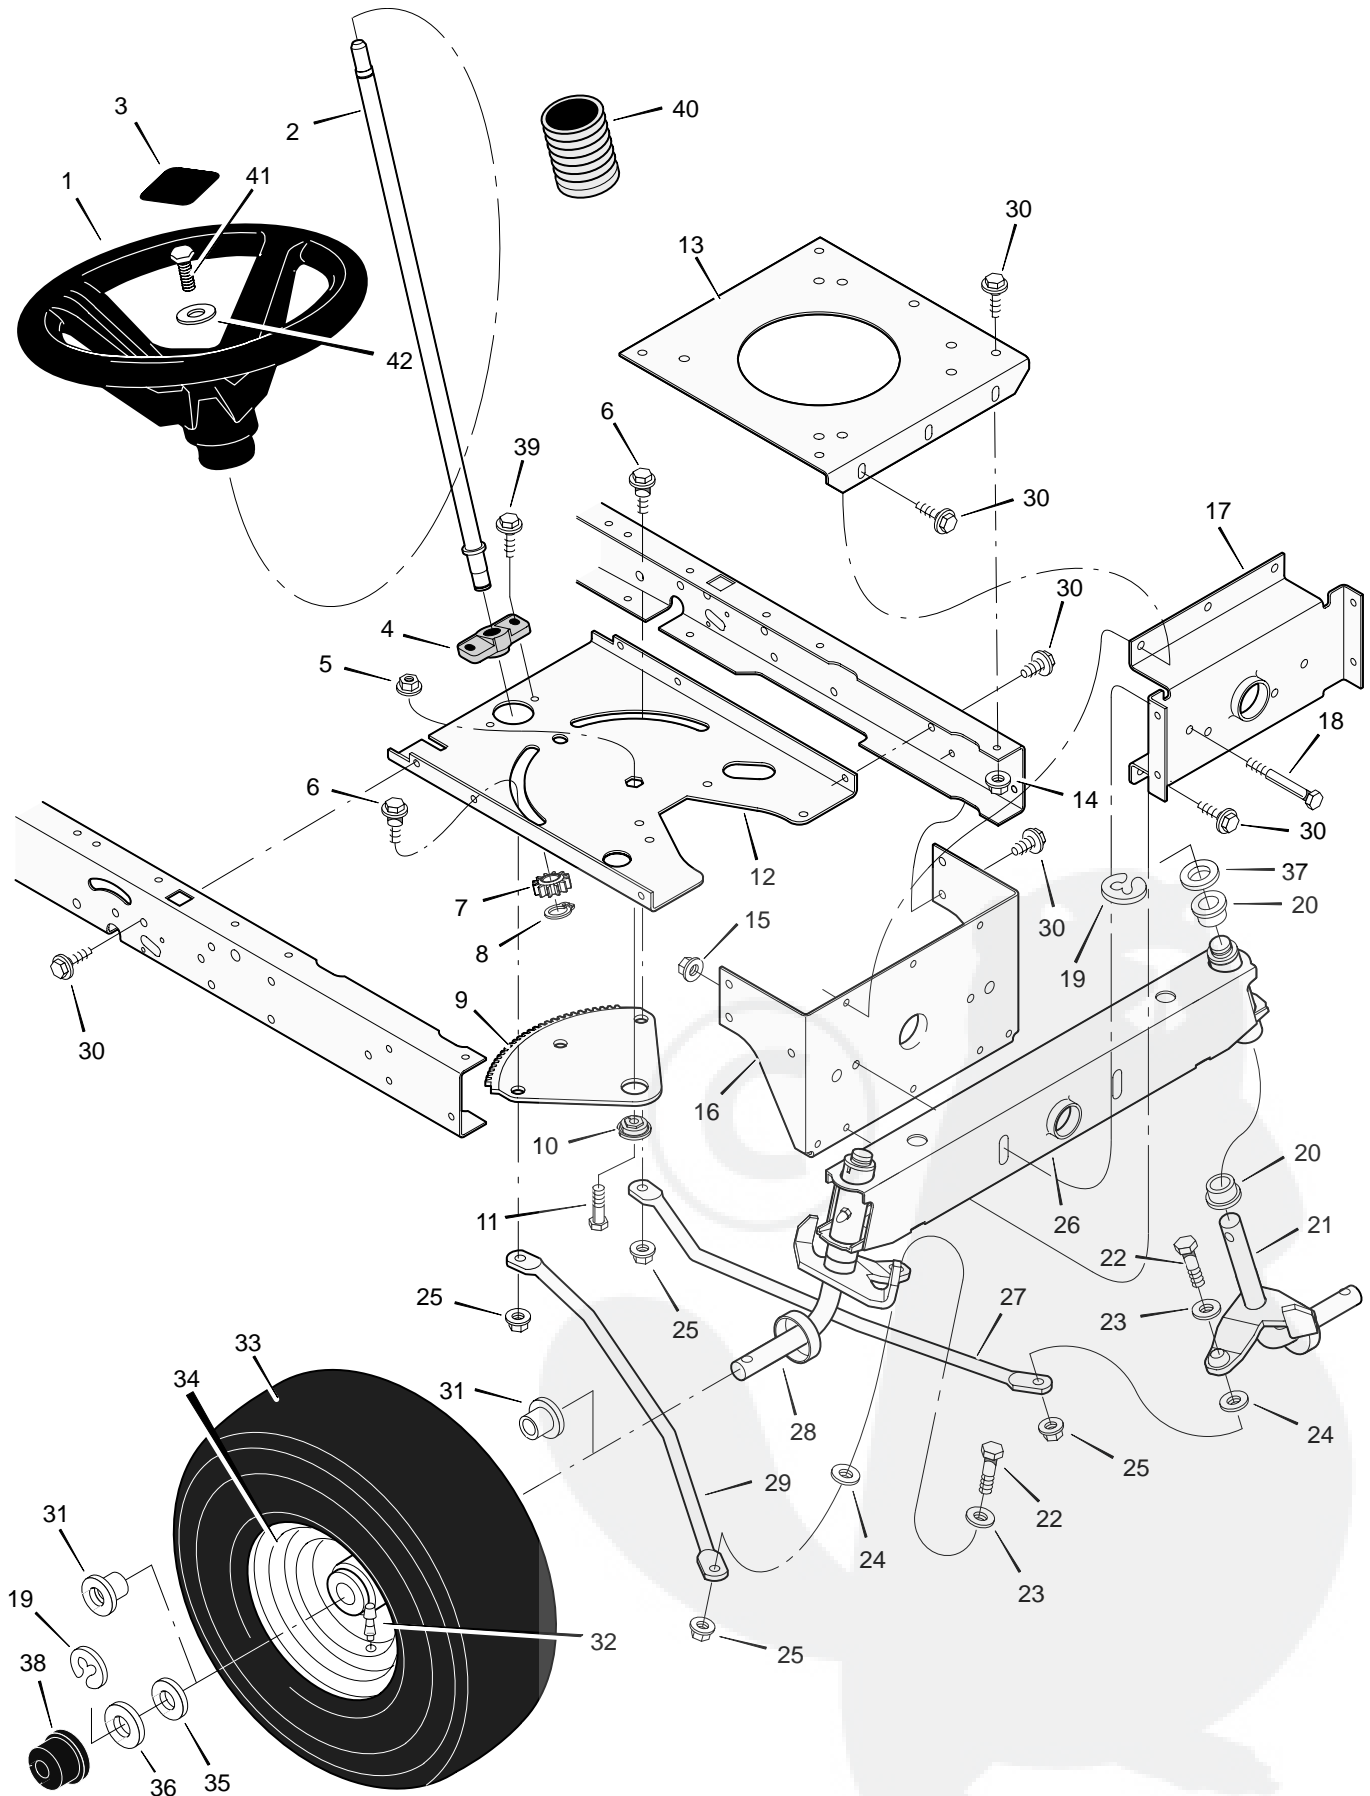

MODEL 31201x51B

REPAIR PARTS STEERING

MODEL 31201x51B

REPAIR PARTS STEERING

Key No.	Description	Part No.	Key No.	Description	Part No.
1	Wheel, Steering	95336	23	Washer	17x104
2	Post, Steering	690625	24	Washer	17x53 Z
3	Insert, Steering Wheel	95338	25	Nut, Flange	15x84
4	Bearing	94124	26	Axle Assembly	690210E700
5	Nut, Flange	15x111	27	Drag Link, Left	95329E700
6	Bolt, Shoulder	9x57	28	Spindle Assembly, Right	95182E700
7	Gear, Pinion	690183E700	29	Drag Link, Right	95328E700
8	Ring, Snap	11x25	30	Screw	26x249
9	Gear, Sector	94121E700	31	Bearing, Wheel	91334
10	Bearing	94123	32	Stem, Valve	24373
11	Bolt	1x84	33	Tire *	90594
12	Plate, Steering	690551E700	—	Tube	407046
13	Plate, Engine	94006E700	34	Wheel and Tire Assembly	690377-601
14	Nut, Flange	15x88	35	Washer	17x195
15	Nut, Flange	15x118	36	Washer	17x113
16	Bracket, Hanger	94013E700	37	Washer	17x83
17	Axle, Hanger	94007E700	38	Hub Cap	94618
18	Bolt	1x146	39	Screw	26x267
19	E-ring	11x3	40	Bellows	92059
20	Bearing	690150	41	Bolt	25x3
21	Spindle Assembly, Left	95183E700	42	Washer	17x146
22	Bolt	1x111			

* When you order a tire, make sure to give the brand name of the tire so that the tread pattern on the tire will match.