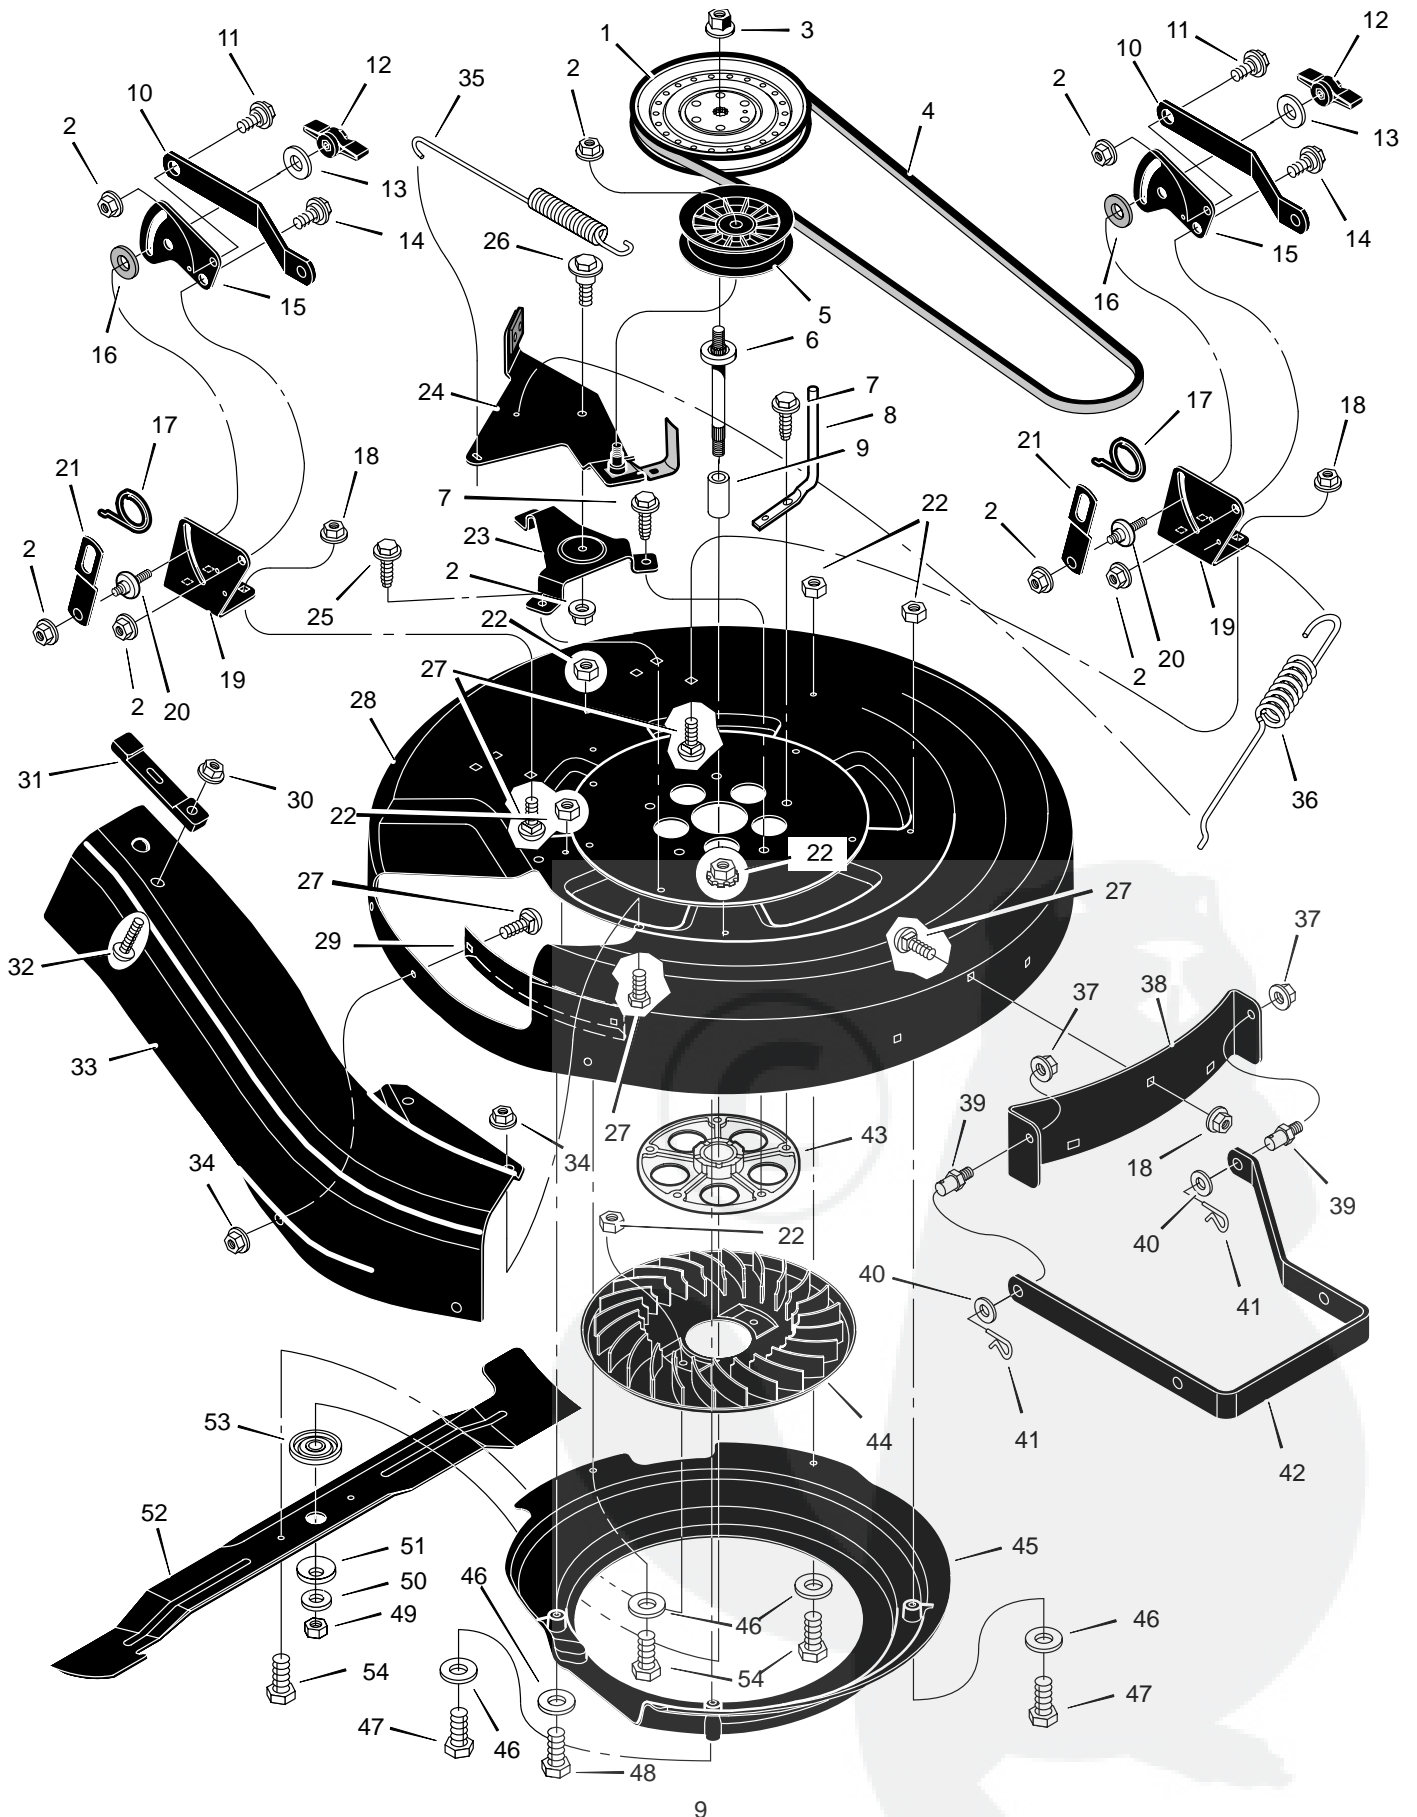

MODEL 31201x51B

REPAIR PARTS MOWER HOUSING

MODEL 31201x51B

REPAIR PARTS MOWER HOUSING

Key No.	Description	Part No.	Key No.	Description	Part No.
1	Pulley	690432	29	Baffle	690399E700
2	Nut, Flange	15x84	30	Nut, Flange	15x89
3	Nut	15x121	31	Strap, Rubber	54695
4	Belt, Blade	37x74	32	Screw	1x139
5	Pulley, Idler	690387	33	Extension, Chute	690367
6	Mandrel	94129	34	Nut	15x79
7	Screw	25x7	35	Spring, PTO	165x118
8	Guide, Belt	92424	36	Spring, Extension	165x140
9	Spacer	94130	37	Nut, Flange	15x84
10	Bracket, Rear Suspension	94055E700	38	Bracket, Front Deck	690380E700
11	Bolt, Shoulder	9x52	39	Pin, Threaded Shoulder	94067
12	Knob	94068	40	Washer	17x91
13	Washer	17x45	41	Pin, Hair	31x4
14	Bolt, Shoulder	9x51	42	Hanger, Front	690381E700
15	Plate, Suspension	690379E700	43	Housing, Jackshaft	94305
16	Pad, Friction	94137	44	Fan, Assist	690359
17	Spring	166x43	45	Housing, Fan	690360
18	Nut, Flange	15x79	46	Washer	17x37
19	Bracket, Rear Deck	690378E700	47	Bolt	1x94
20	Pin, Hanger	95194	48	Bolt	1x90
21	Link, Lift	94053	49	Nut	15x100
22	Nut	15x116	50	Washer	17x165
23	Bracket, Idler Arm	690427E700	51	Washer, Belleville	17x166
24	Assembly, Idler Arm & Pad	690647	52	Blade	690398E701
25	Screw	26x249	53	Adapter, Blade	92466
26	Bolt, Shoulder	9x39	54	Bolt	1x121
27	Bolt, Carriage	2x64	1-54	Blade Housing, Complete	776110
28	Housing, Blade	690530E700