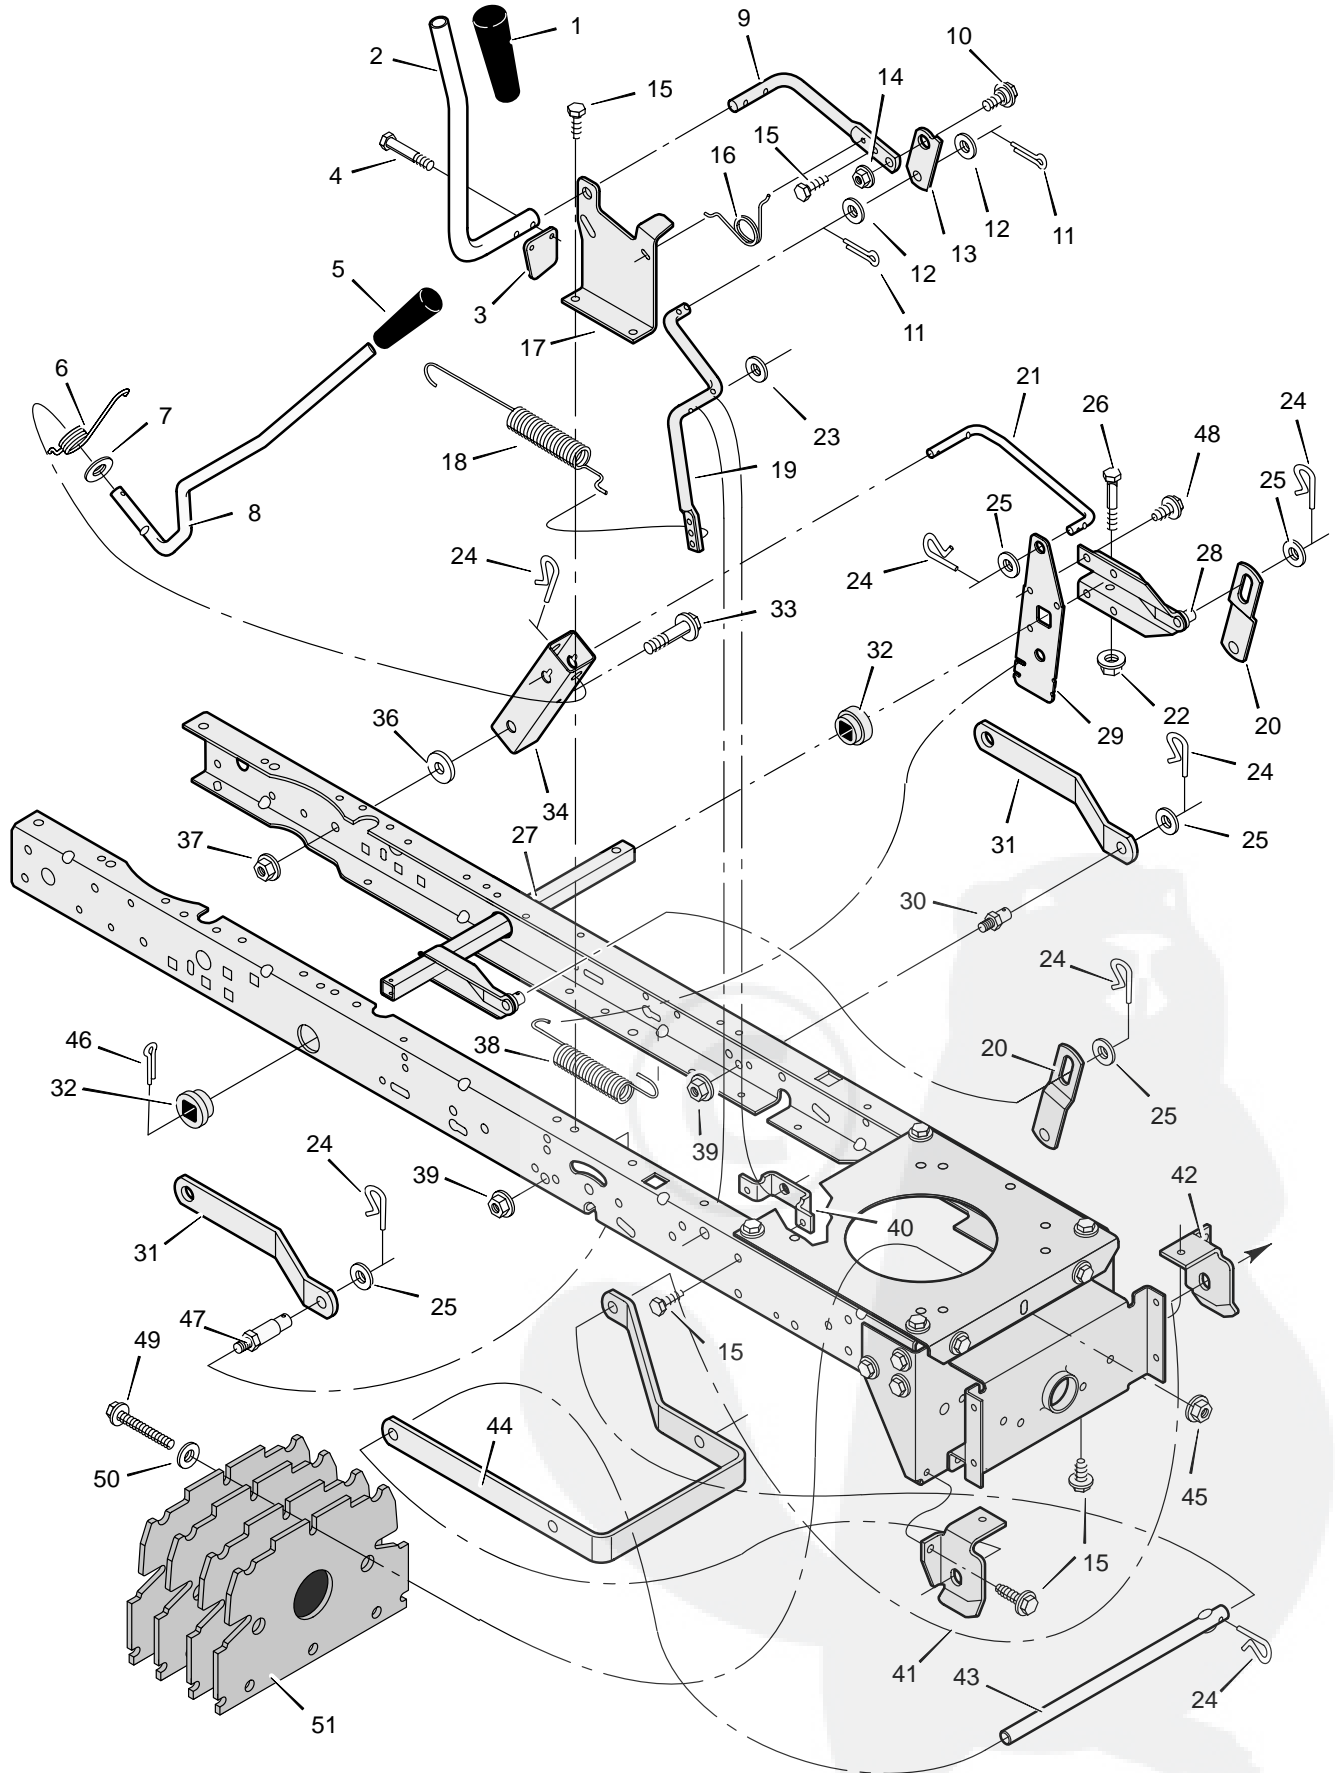

MODEL 31201x51B

REPAIR PARTS MOWER HOUSING SUSPENSION

MODEL 31201x51B

REPAIR PARTS MOWER HOUSING SUSPENSION

Key No.	Description	Part No.	Key No.	Description	Part No.
1	Grip	92698	26	Bolt, Hex	1x74
2	Handle, PTO	94157 Z	27	Arm Assembly, Right Lift	690386E700
3	Pad, Switch	94022 Z	28	Arm, Right Lift	94180E700
4	Bolt	25x3	29	Plate, Lift Arm	94030E700
5	Grip	92697	30	Pin	94067
6	Spring	166x40	31	Bracket, Rear Suspension	94055E700
7	Washer	17x103	32	Bushing, Lift Tube	94065
8	Handle, Lift	690533	33	Bolt, Shoulder	9x53
9	Lever, PTO	94017 Z	34	Bracket, Pivot	94015E700
10	Bolt, Shoulder	9x39	36	Washer	17x191
11	Pin, Cotter	30x20	37	Nut, Flange	15x84
12	Washer	17x102	38	Spring	165x117
13	Link, PTO	94004 Z	39	Nut, Flange	15x68
14	Nut, Flange	15x84	40	Bracket, PTO	94005E700
15	Screw	26x249	41	Hanger, Right Deck	94026E700
16	Spring	166x39	42	Hanger, Left Deck	94027E700
17	Bracket, PTO	94018E700	43	Rod, Hanger	94158Z
18	Spring	165x116	44	Hanger, Front	690381E700
19	Crank, PTO	690394E700	45	Nut, Flange	15x89
20	Link, Lift	94053E700	46	Pin, Cotter	30x49
21	Link, Lift Handle	94028E700	47	Pin, Threaded Shoulder	690382
22	Nut, Flange	15x118	48	Screw	26x49
23	Washer	17x57	49	Bolt, Hex	1x106
24	Pin, Hair	31x4	50	Washer	17x38
25	Washer	17x91	51	Plate, Weight	690370E700