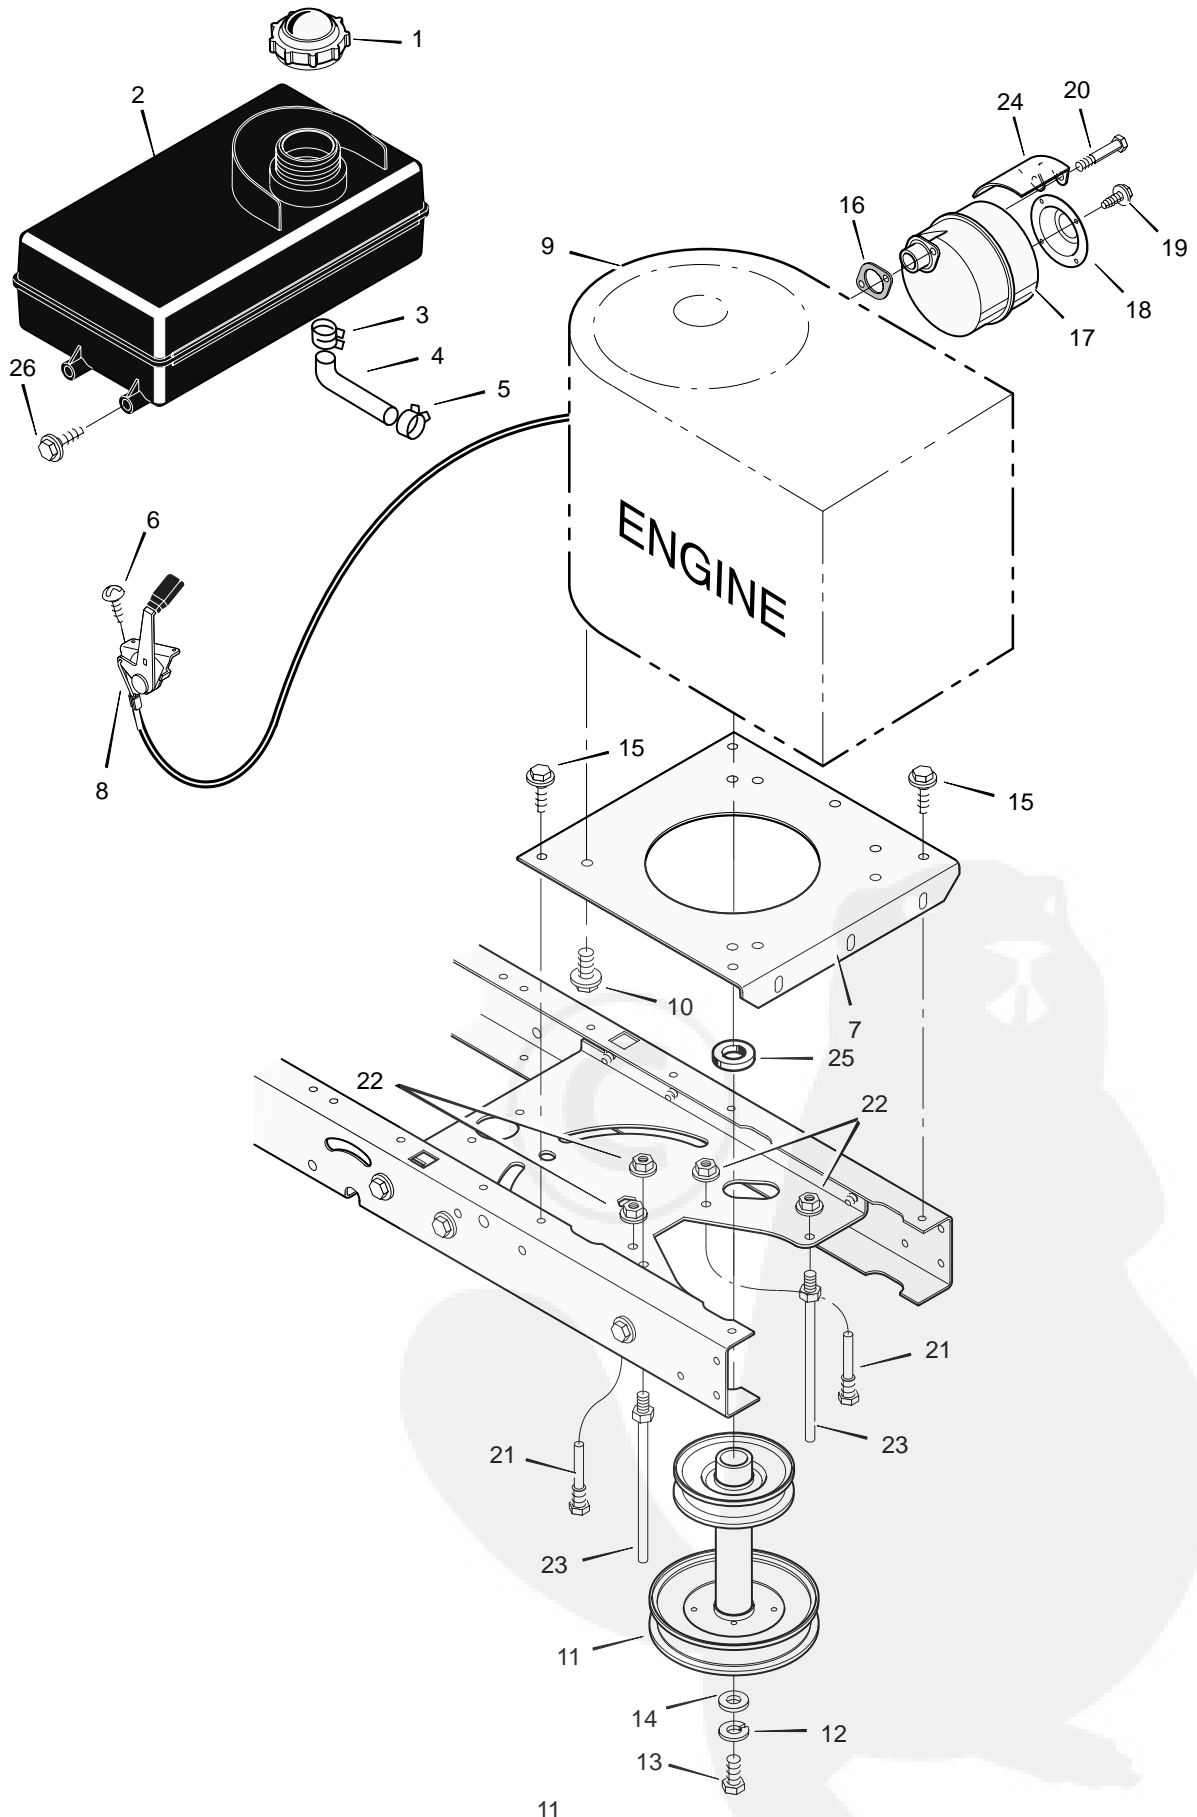

MODEL 31201x51B

REPAIR PARTS MOWER HOUSING

Key No.	Description	Part No.	Key No.	Description	Part No.
1	Pulley	690432	29	Baffle	690399E700
2	Nut, Flange	15x84	30	Nut, Flange	15x89
3	Nut	15x121	31	Strap, Rubber	54695
4	Belt, Blade	37x74	32	Screw	1x139
5	Pulley, Idler	690387	33	Extension, Chute	690367
6	Mandrel	94129	34	Nut	15x79
7	Screw	25x7	35	Spring, PTO	165x118
8	Guide, Belt	92424	36	Spring, Extension	165x140
9	Spacer	94130	37	Nut, Flange	15x84
10	Bracket, Rear Suspension	94055E700	38	Bracket, Front Deck	690380E700
11	Bolt, Shoulder	9x52	39	Pin, Threaded Shoulder	94067
12	Knob	94068	40	Washer	17x91
13	Washer	17x45	41	Pin, Hair	31x4
14	Bolt, Shoulder	9x51	42	Hanger, Front	690381E700
15	Plate, Suspension	690379E700	43	Housing, Jackshaft	94305
16	Pad, Friction	94137	44	Fan, Assist	690359
17	Spring	166x43	45	Housing, Fan	690360
18	Nut, Flange	15x79	46	Washer	17x37
19	Bracket, Rear Deck	690378E700	47	Bolt	1x94
20	Pin, Hanger	95194	48	Bolt	1x90
21	Link, Lift	94053	49	Nut	15x100
22	Nut	15x116	50	Washer	17x165
23	Bracket, Idler Arm	690427E700	51	Washer, Belleville	17x166
24	Assembly, Idler Arm & Pad	690647	52	Blade	690398E701
25	Screw	26x249	53	Adapter, Blade	92466
26	Bolt, Shoulder	9x39	54	Bolt	1x121
27	Bolt, Carriage	2x64	1-54	Blade Housing, Complete	776110
28	Housing, Blade	690530E700			

MODEL 31201x51B

REPAIR PARTS ENGINE MOUNT