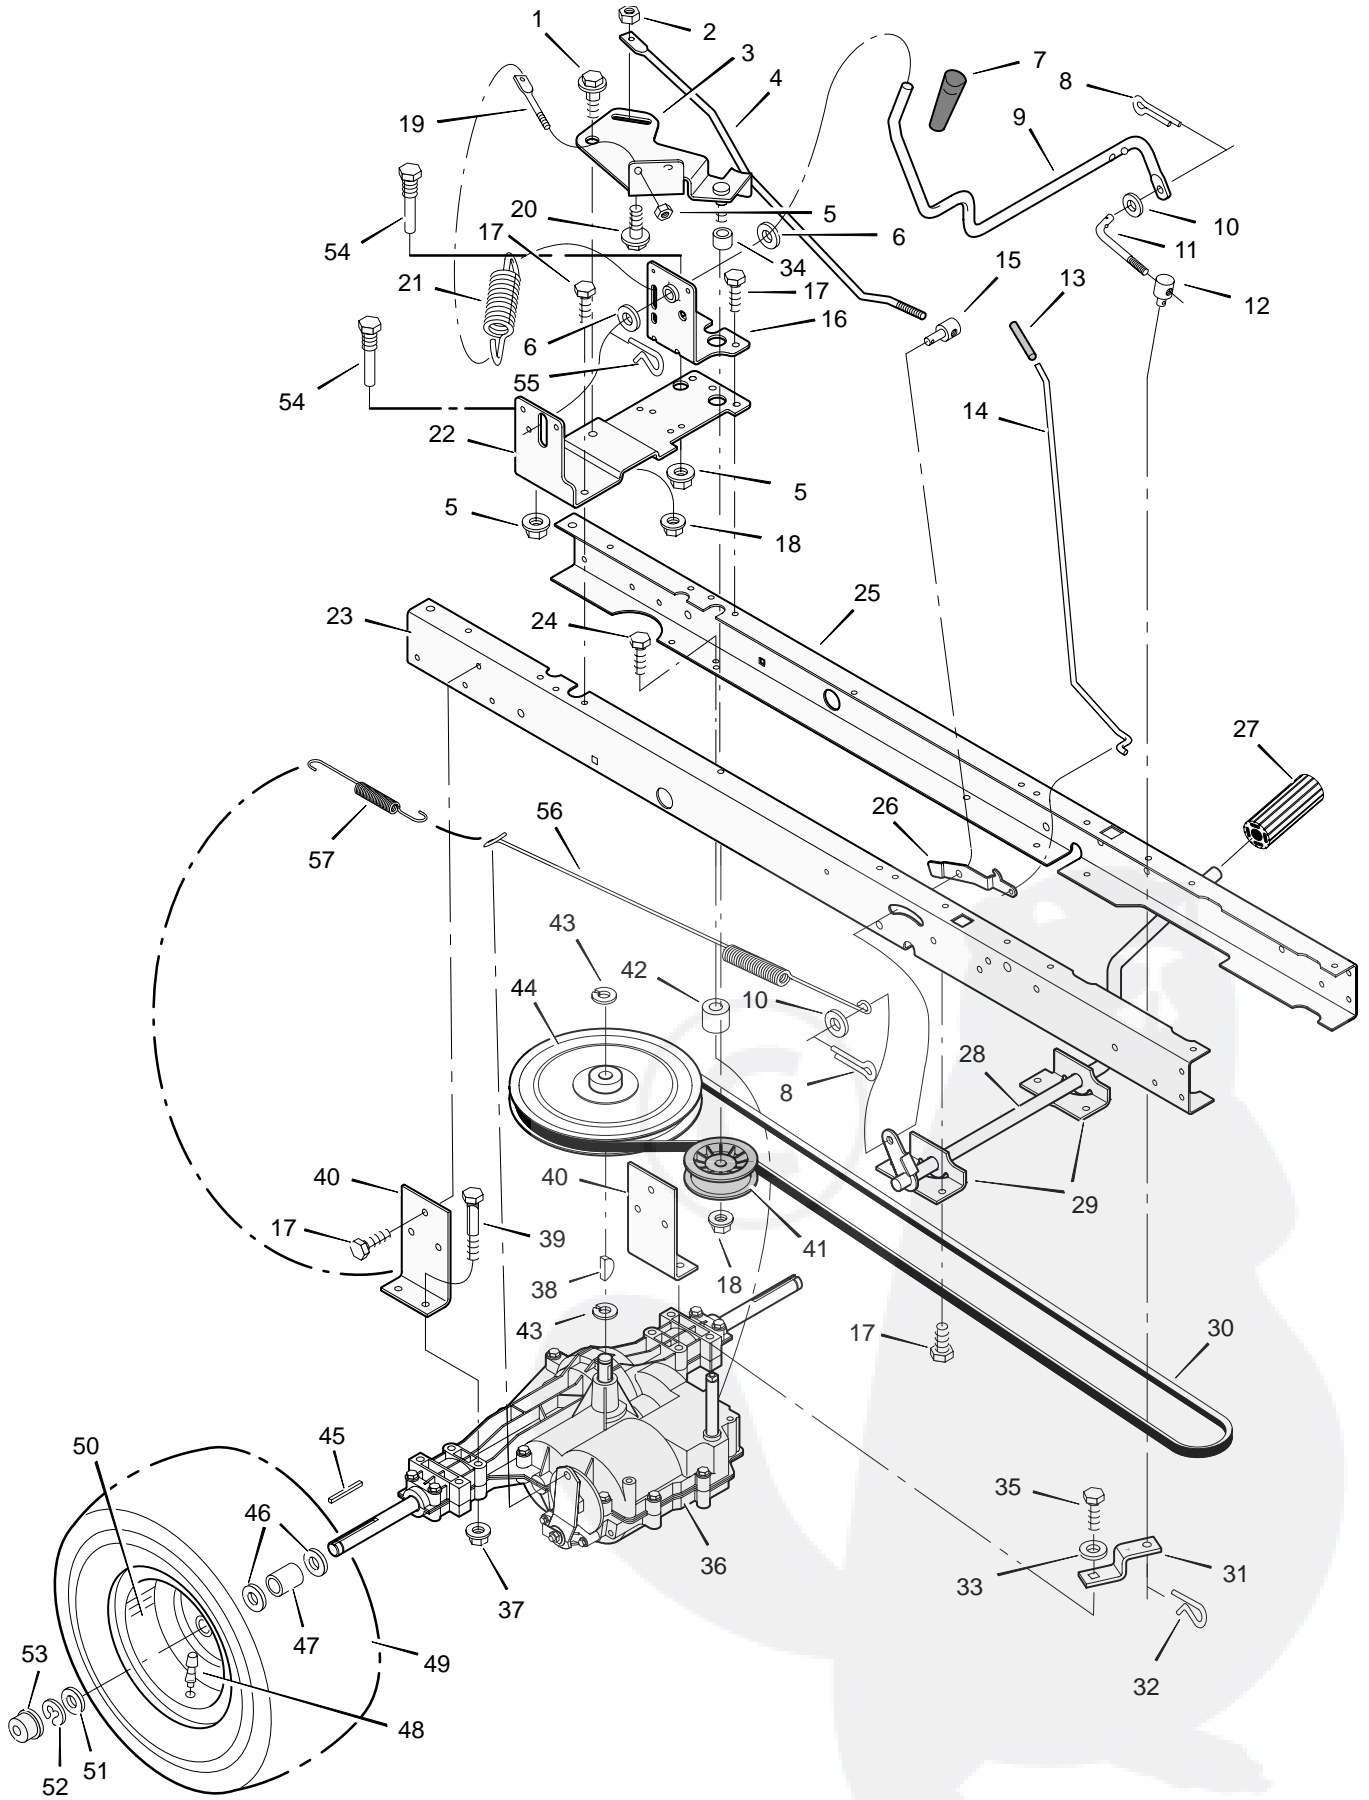

MODEL 31201x51B

REPAIR PARTS MOTION DRIVE

MODEL 31201x51B

REPAIR PARTS MOTION DRIVE

Key No.	Description	Part No.	Key No.	Description	Part No.
1	Bolt, Shoulder	9x39	30	Belt, Motion Drive	37x87
2	Nut, Hex	15x89	31	Yoke, Shift	94031Z
3	Arm, Idler	690273	32	Pin, Hair	31x6
4	Rod, Clutch	94041 Z	33	Washer	17x148
5	Nut	15x79	34	Spacer	690369
6	Washer	17x102	35	Bolt	6x105
7	Grip	92697	36	Transaxle	—
8	Pin, Cotter	30x20	37	Nut	15x88
9	Lever, Shift	94043 Z	38	Key, Woodruff	20697
10	Washer	17x47	39	Bolt	1x155
11	Link, Shift	94044 Z	40	Bracket, Transaxle	94008E700
12	Nut, Adjuster	21920	41	Pulley	690409
13	Grip	91079	42	Spacer	94132
14	Rod, Parking Brake	94152 Z	43	E-Ring	11x7
15	Nut, Adjuster	94815	44	Pulley, Drive	95094
16	Bracket, Shift	94034E700	45	Key, Square	21553
17	Screw	26x249	46	Washer	17x160
18	Nut	15x84	47	Spacer, Transaxle	690554 Z
19	Mount, Stud Spring	94042 Z	48	Stem, Valve	24373
20	Bolt, Shoulder	9x54	49	Tire *	776114
21	Spring, Extension	165x116	—	Tube	407049
22	Bracket, Shifter	690166E700	50	Wheel & Tire Assembly	690376-601
23	Frame, Right	690206E700	51	Washer	17x195
24	Screw	25x12	52	E-Ring	11x3
25	Frame, Left	690207E700	53	Hub Cap	94618
26	Latch, Parking Brake	94045 Z	54	Guide, Belt	93349
27	Pedal	21544	55	Pin, Hair	31x4
28	Lever, Brake/Clutch	94038E700	56	Spring, Extension	165x141
29	Bracket, Pedal	94035E700	57	Spring, Extension	165x92