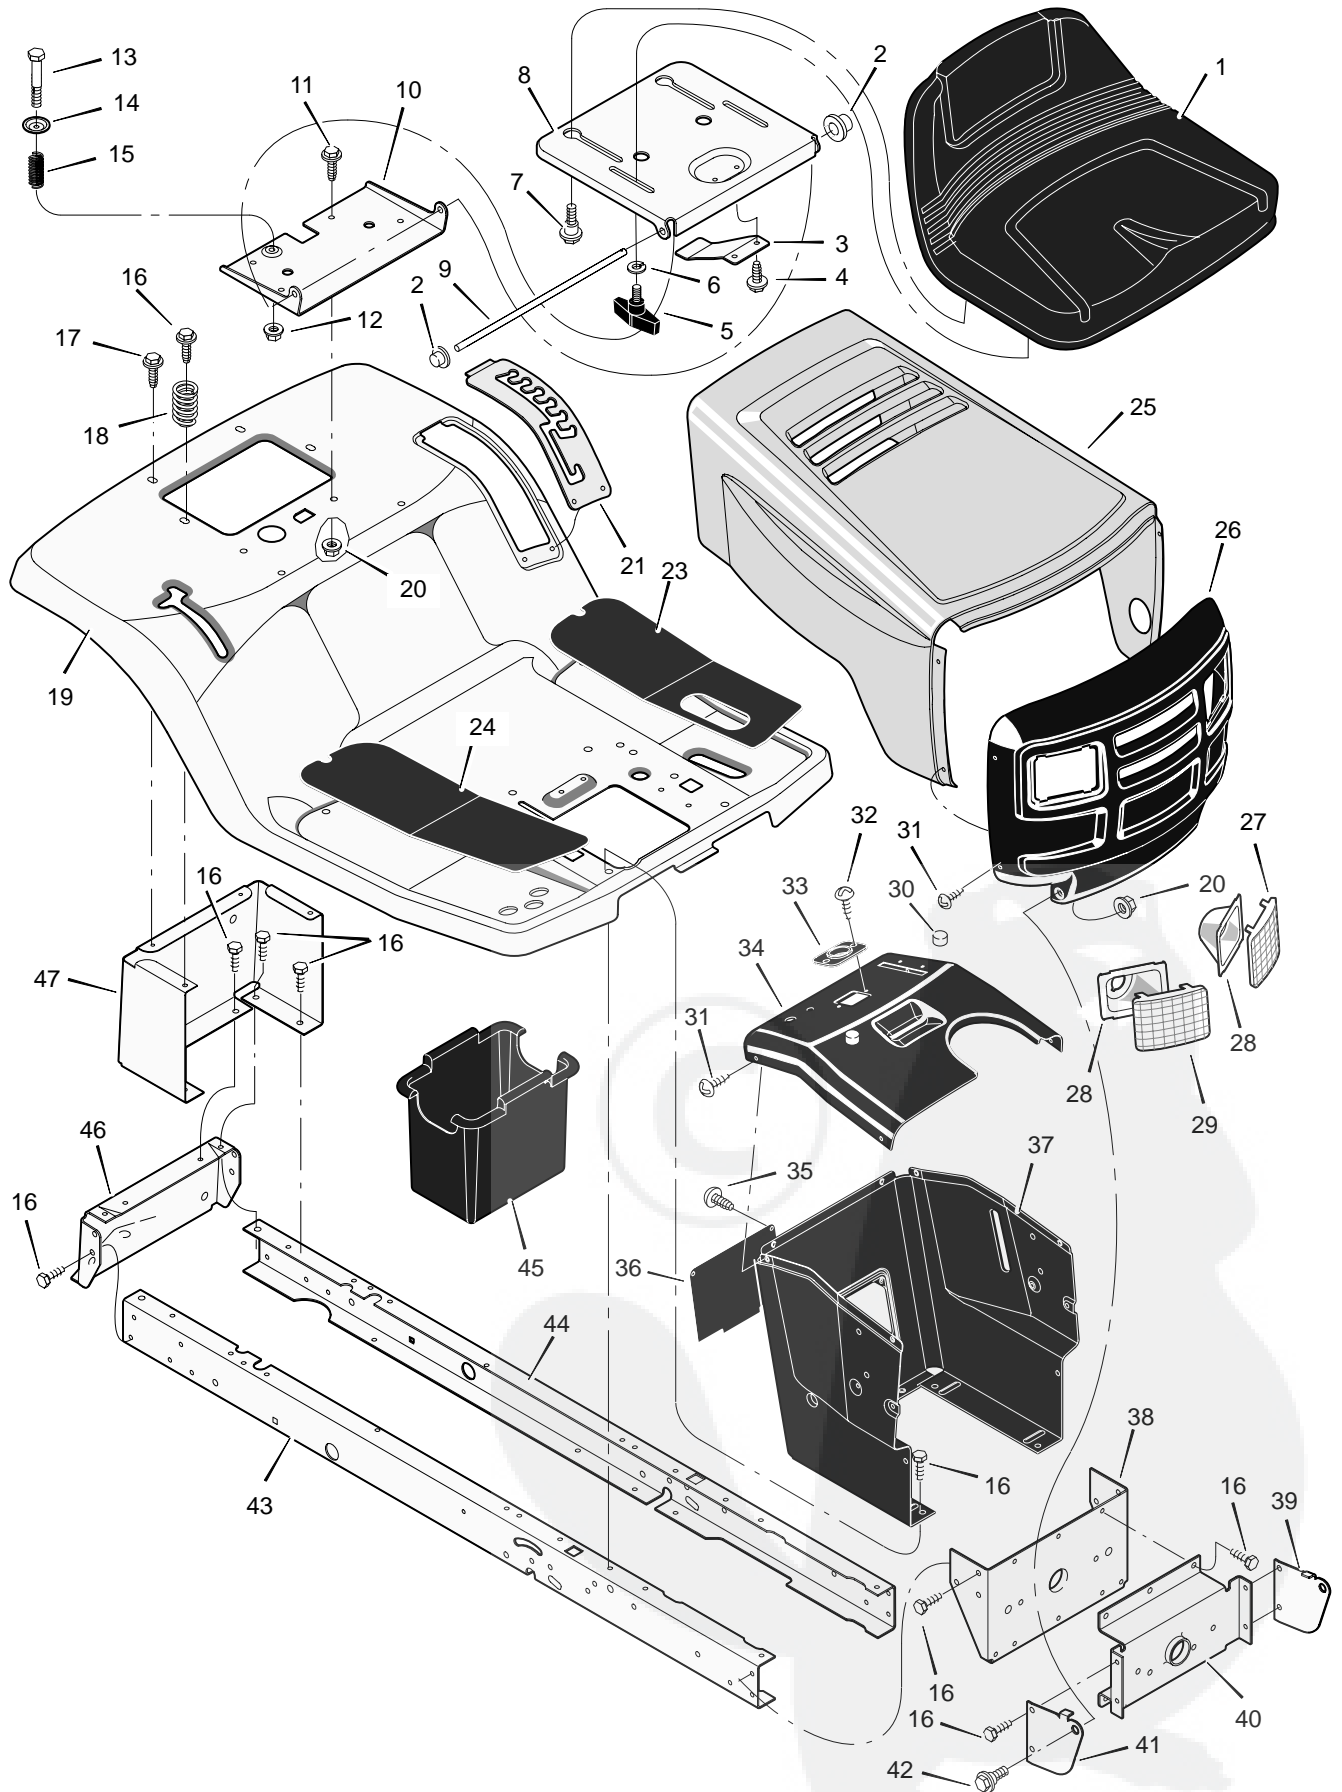

MODEL 31201x51B

REPAIR PARTS CHASSIS & HOOD

MODEL 31201x51B

REPAIR PARTS CHASSIS & HOOD

Key No.	Description	Part No.	Key No.	Description	Part No.
1	Seat	690566	27	Lens, Left	94081
2	Cap, Push On	28x23	28	Bezel	94807 Z
3	Spring	94057	29	Lens, Right	94080
4	Screw	26x229	31	Screw	26x270
5	Bolt, Wing	94160	32	Screw	26x239
6	Washer	17x47	33	Bearing, Steering	94075
7	Bolt, Shoulder	9x56	34	Dash	94074E700
8	Support, Seat	94154E700	35	Screw	26x250
9	Rod, Pivot	94156 Z	36	Panel, Access	93007E700
10	Bracket, Pivot	94153E700	37	Support, Dash	95318E700
11	Bolt	1x45	38	Bracket, Rear Hanger	94013E700
12	Nut	15x89	39	Support, Left Grille	94083E700
13	Bolt, Shoulder	9x55	40	Axle, Hanger	94007E700
14	Washer	94155Z	41	Support, Right Grille	94082E700
15	Spring	164x31	42	Bolt, Shoulder	9x51
16	Screw	26x249	43	Frame, Right	690206E700
17	Screw	26x263	44	Frame, Left	690207E700
18	Spring	164x30	45	Container, Battery	690424
19	Deck, Seat	95249E245	46	Plate, Hitch	1001002E700
20	Nut	15x88	47	Panel, Rear	690434E700
21	Plate, Index	94151E700	—	Decal, Right Hood	48x148
23	Mat, Left	94999	—	Decal, Left Hood	48x149
24	Mat, Right	94998	—	Decal, Warning	44x7325
25	Hood	690608E245	—	Instruction Book & Parts List	F-000723L
26	Grille	94079E700			