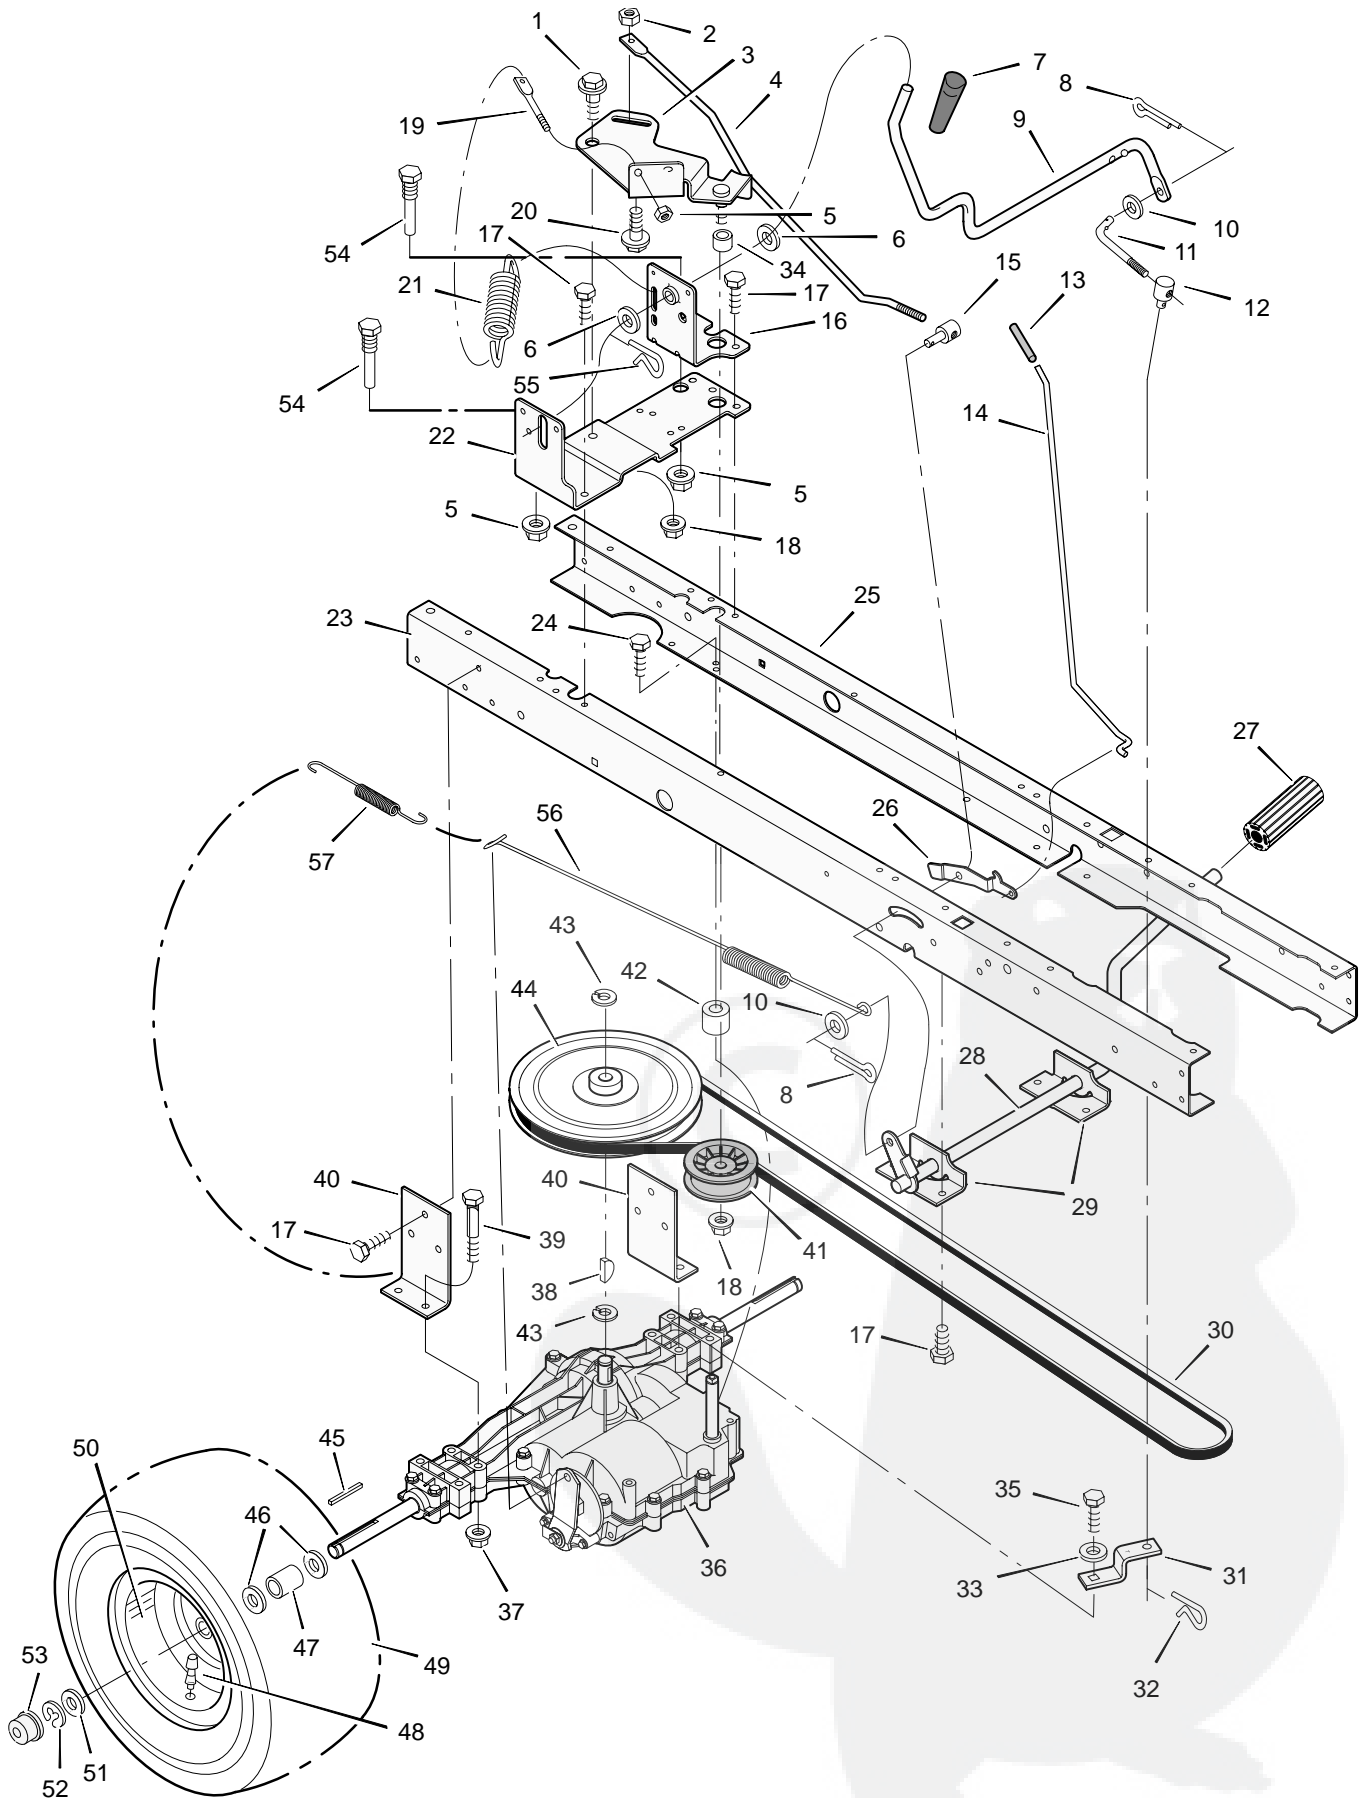

MODEL 38502x51D

REPAIR PARTS MOTION DRIVE

MODEL 38502x51D

REPAIR PARTS MOTION DRIVE

Key No.	Description	Part No.	Key No.	Description	Part No.
1	Bolt, Shoulder	9x39	30	Belt, Motion Drive	37x87
2	Nut, Hex	15x89	31	Yoke, Shift	94031Z
3	Arm, Idler	690173 Z	32	Pin, Hair	31x6
4	Rod, Clutch	94041 Z	33	Washer	17x148
5	Nut	15x79	34	Spacer	690369
6	Washer	17x102	35	Bolt	6x105
7	Grip	92697	36	Transaxle **	—
8	Pin, Cotter	30x20	37	Nut	15x88
9	Lever, Shift	94043 Z	38	Key, Woodruff	20697
10	Washer	17x47 Z	39	Bolt	1x155
11	Link, Shift	94044 Z	40	Bracket, Transaxle	94008E700
12	Nut, Adjuster	21920	41	Pulley	690409
13	Grip	91079	42	Spacer	94132
14	Rod, Parking Brake	95005 Z	43	E-Ring	11x7
15	Nut, Adjuster	94815	44	Pulley, Drive	95094
16	Bracket, Shift	94034E700	45	Key, Square	21553
17	Screw	26x249	46	Washer	17x160
18	Nut	15x84	47	Spacer, Transaxle	690554 Z
19	Mount, Stud Spring	94042 Z	48	Stem, Valve	24373
20	Bolt, Shoulder	9x54	49	Tire *	91923
21	Spring, Extension	165x116	—	Tube	407049
22	Bracket, Shifter	690166E700	50	Wheel & Tire Assembly	92288-601
23	Frame, Right	690206E700	51	Washer	17x195
24	Screw	25x12	52	E-Ring	11x3
25	Frame, Left	690207E700	53	Hub Cap	94618
26	Latch, Parking Brake	94045 Z	54	Guide, Belt	93349
27	Pedal	21544	55	Pin, Hair	31x4
28	Lever, Brake/Clutch	94038E700	56	Spring, Extension	165x115
29	Bracket, Pedal	94035E700	57	Spring, Extension	165x92