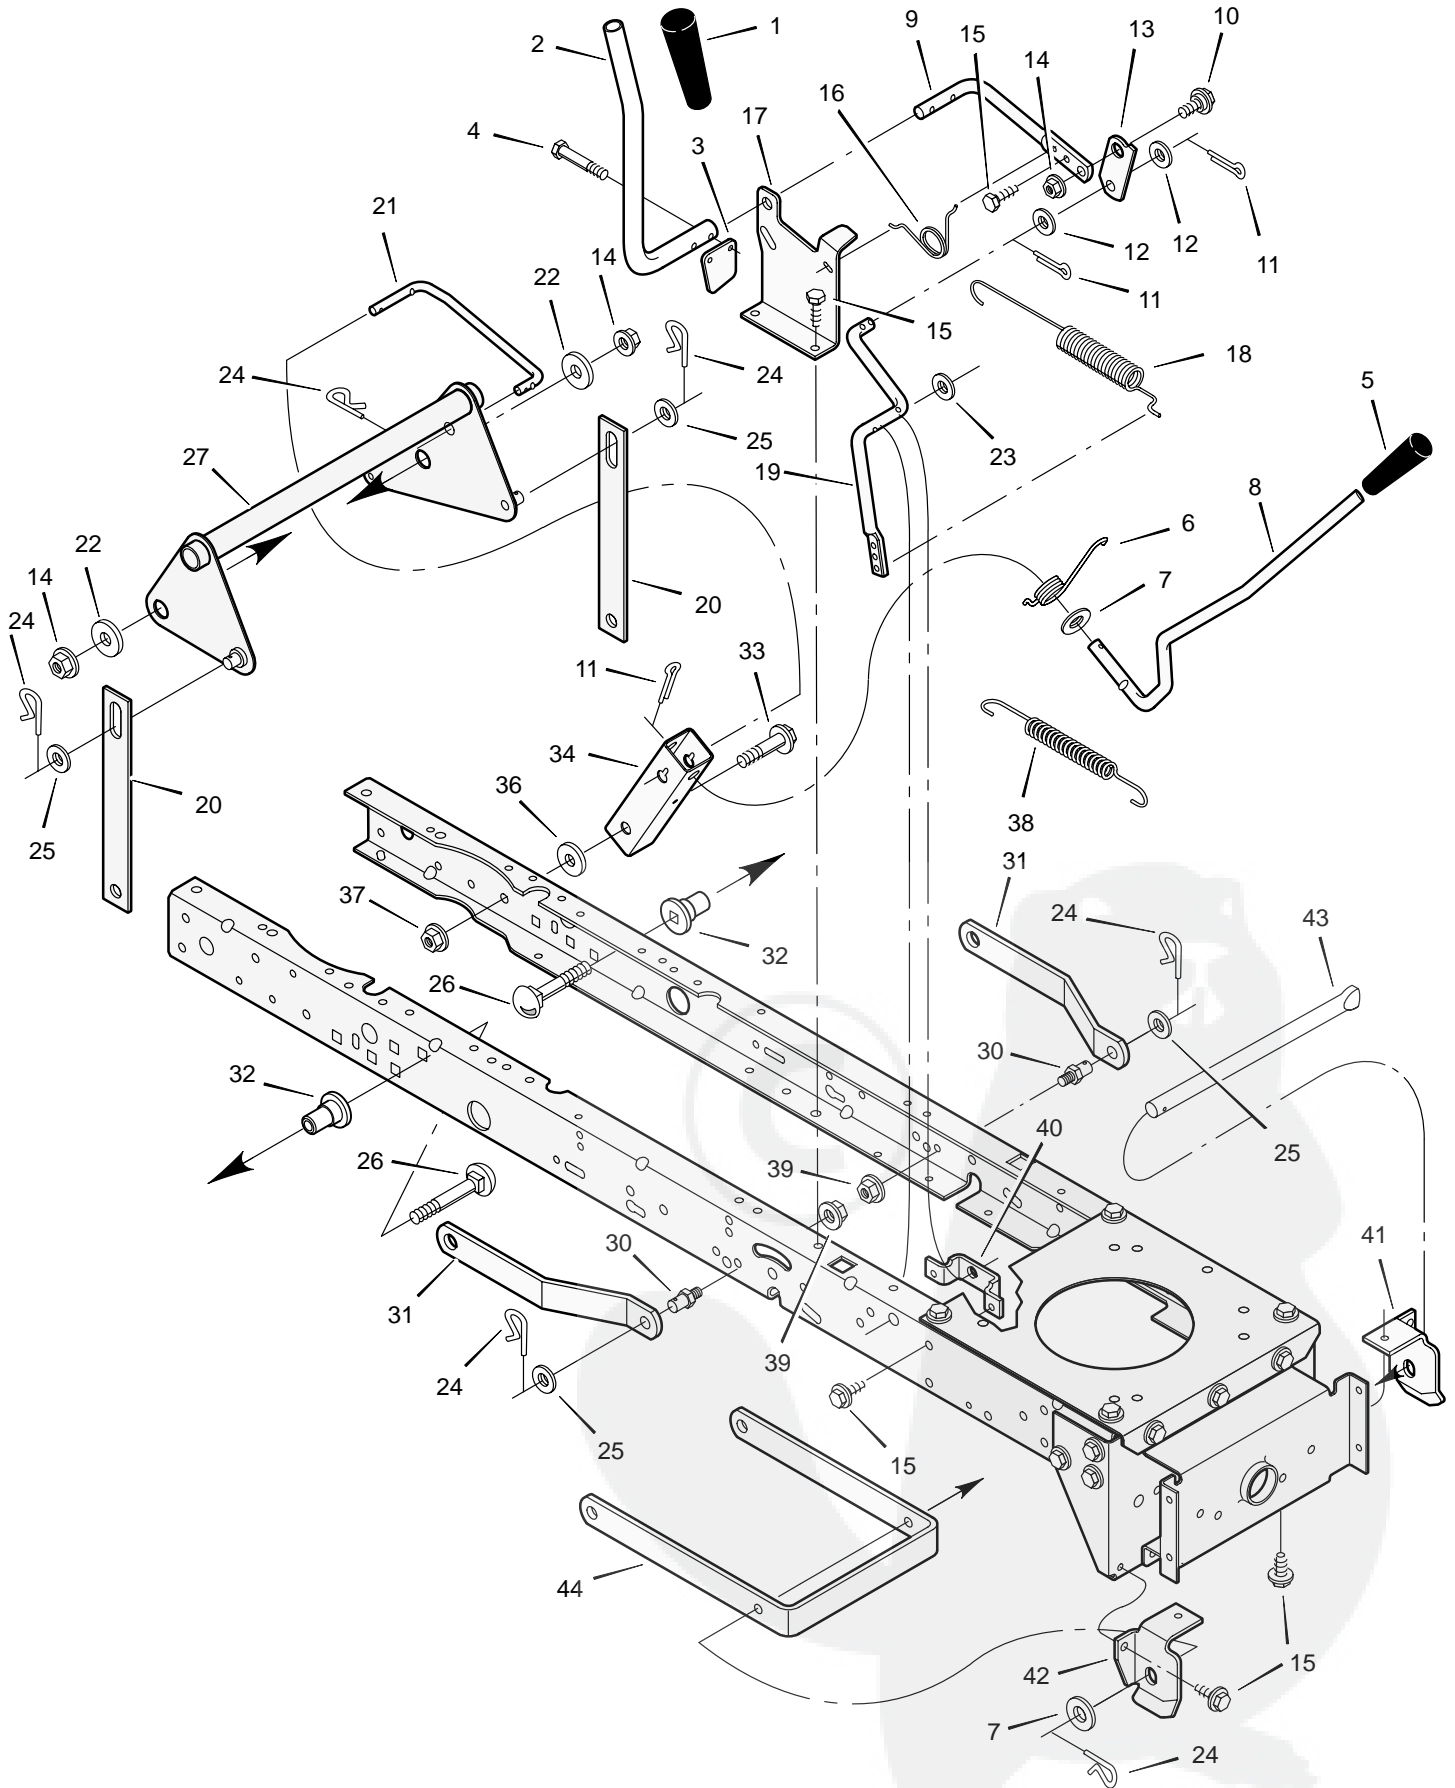

MODEL 38502x51D

REPAIR PARTS MOWER HOUSING SUSPENSION

MODEL 38502x51D

REPAIR PARTS MOWER HOUSING SUSPENSION

Key No.	Description	Part No.	Key No.	Description	Part No.
1	Grip	92698	22	Washer	17x168
2	Handle, PTO	94157 Z	23	Washer	17x57
3	Pad, Switch	94022 Z	24	Pin, Hair	31x4
4	Bolt	25x3	25	Washer	17x91
5	Grip	92697	26	Bolt, Carriage	2x85
6	Spring	166x40	27	Lever Assembly, Lift	690363E700
7	Washer	17x103	30	Pin	94067
8	Handle, Lift	690533	31	Bracket, Rear Suspension	94055E700
9	Lever, PTO	94017 Z	32	Spacer, Lifter	690151
10	Bolt, Shoulder	9x39	33	Bolt, Shoulder	9x53
11	Pin, Cotter	30x20	34	Bracket, Pivot	94015E700
12	Washer	17x102	36	Washer	17x191
13	Link, PTO	94004 Z	37	Nut, Flange	15x84
14	Nut, Flange	15x84	38	Spring	165x131
15	Screw	26x249	39	Nut, Flange	15x68
16	Spring	166x39	40	Bracket, PTO	94005E700
17	Bracket, PTO	94018E700	41	Hanger, Left Deck	94027E700
18	Spring	165x118	42	Hanger, Right Deck	94026E700
19	Crank, PTO	690394E700	43	Rod, Hanger	94158Z
20	Link, Lift	690212E700	44	Bracket, Suspension	94058E700
21	Link, Lift Handle	690122E700