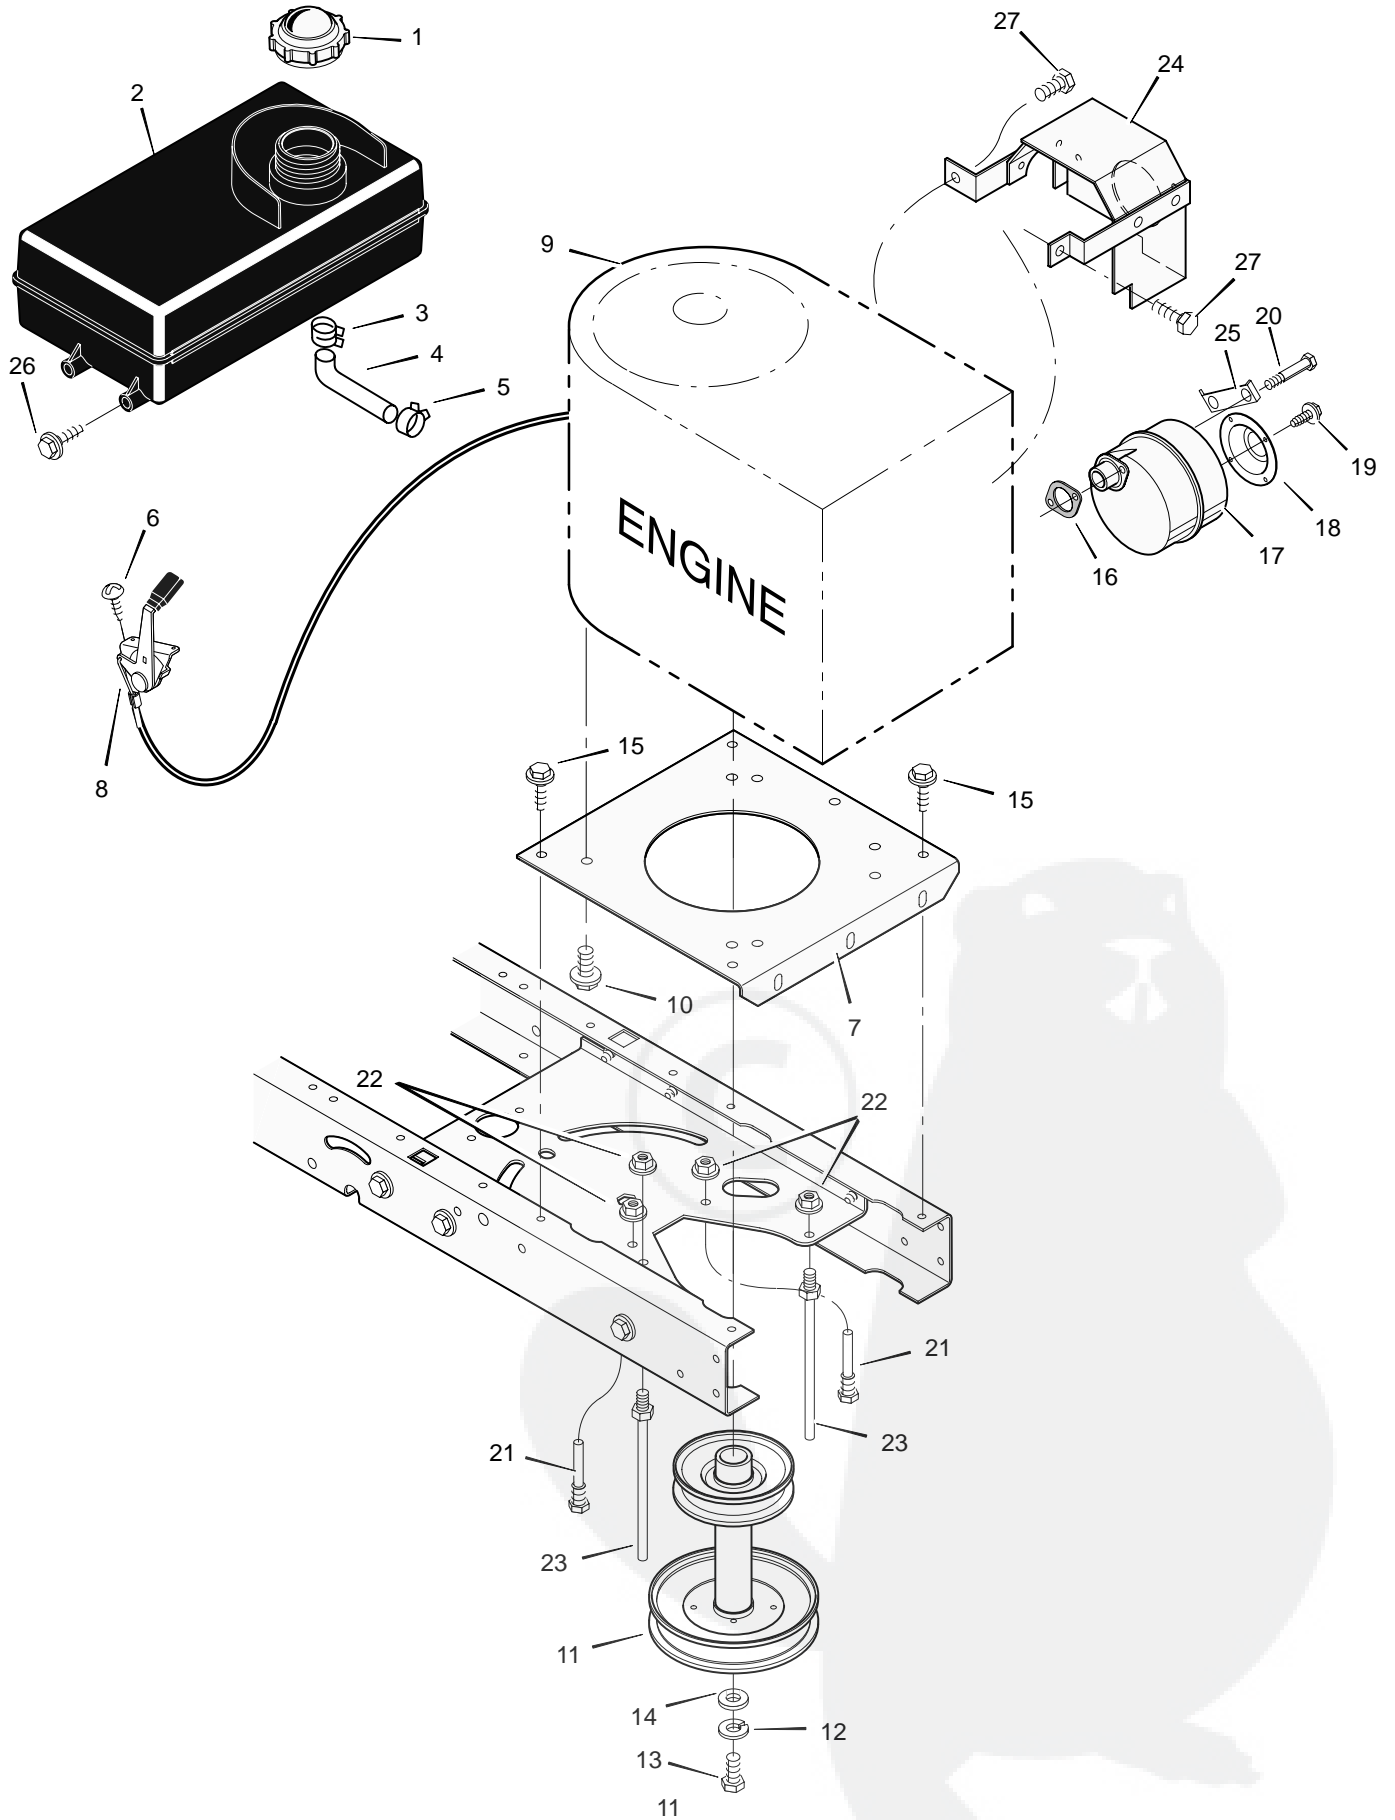

* Includes Key No. 17, 18, 30, 31, 32, 33, 45, 46, 47 and 51.

MODEL 38502x51D

REPAIR PARTS ENGINE MOUNT

MODEL 38502x51D

REPAIR PARTS ENGINE MOUNT

Key No.	Description	Part No.
1	Fuel Cap	92317
2	Fuel Tank	94073
3	Hose Clamp	95197
4	Fuel Line	23717
5	Hose Clamp	95197
6	Screw	26x201
7	Plate, Engine	94006E700
8	Throttle Control	91989
9	Engine*	—
10	Bolt, Engine Mount	25x7
11	Stack Pulley Assembly	690439 Z
12	Lockwasher	19x35
13	Bolt, Hex	1x140
14	Washer	17x170
15	Screw	26x249
16	Gasket	91309
17	Muffler	91271
18	Deflector, Muffler	94099 Z
19	Screw	26x208
20	Bolt, Hex	1x134
21	Guide, Belt	93349
22	Nut, Flange	15x79Z
23	Guide, Belt	94066
24	Shield, Heat	94320SE
25	Lock, Screw	92378
26	Screw	26x253
27	Screw	26x263