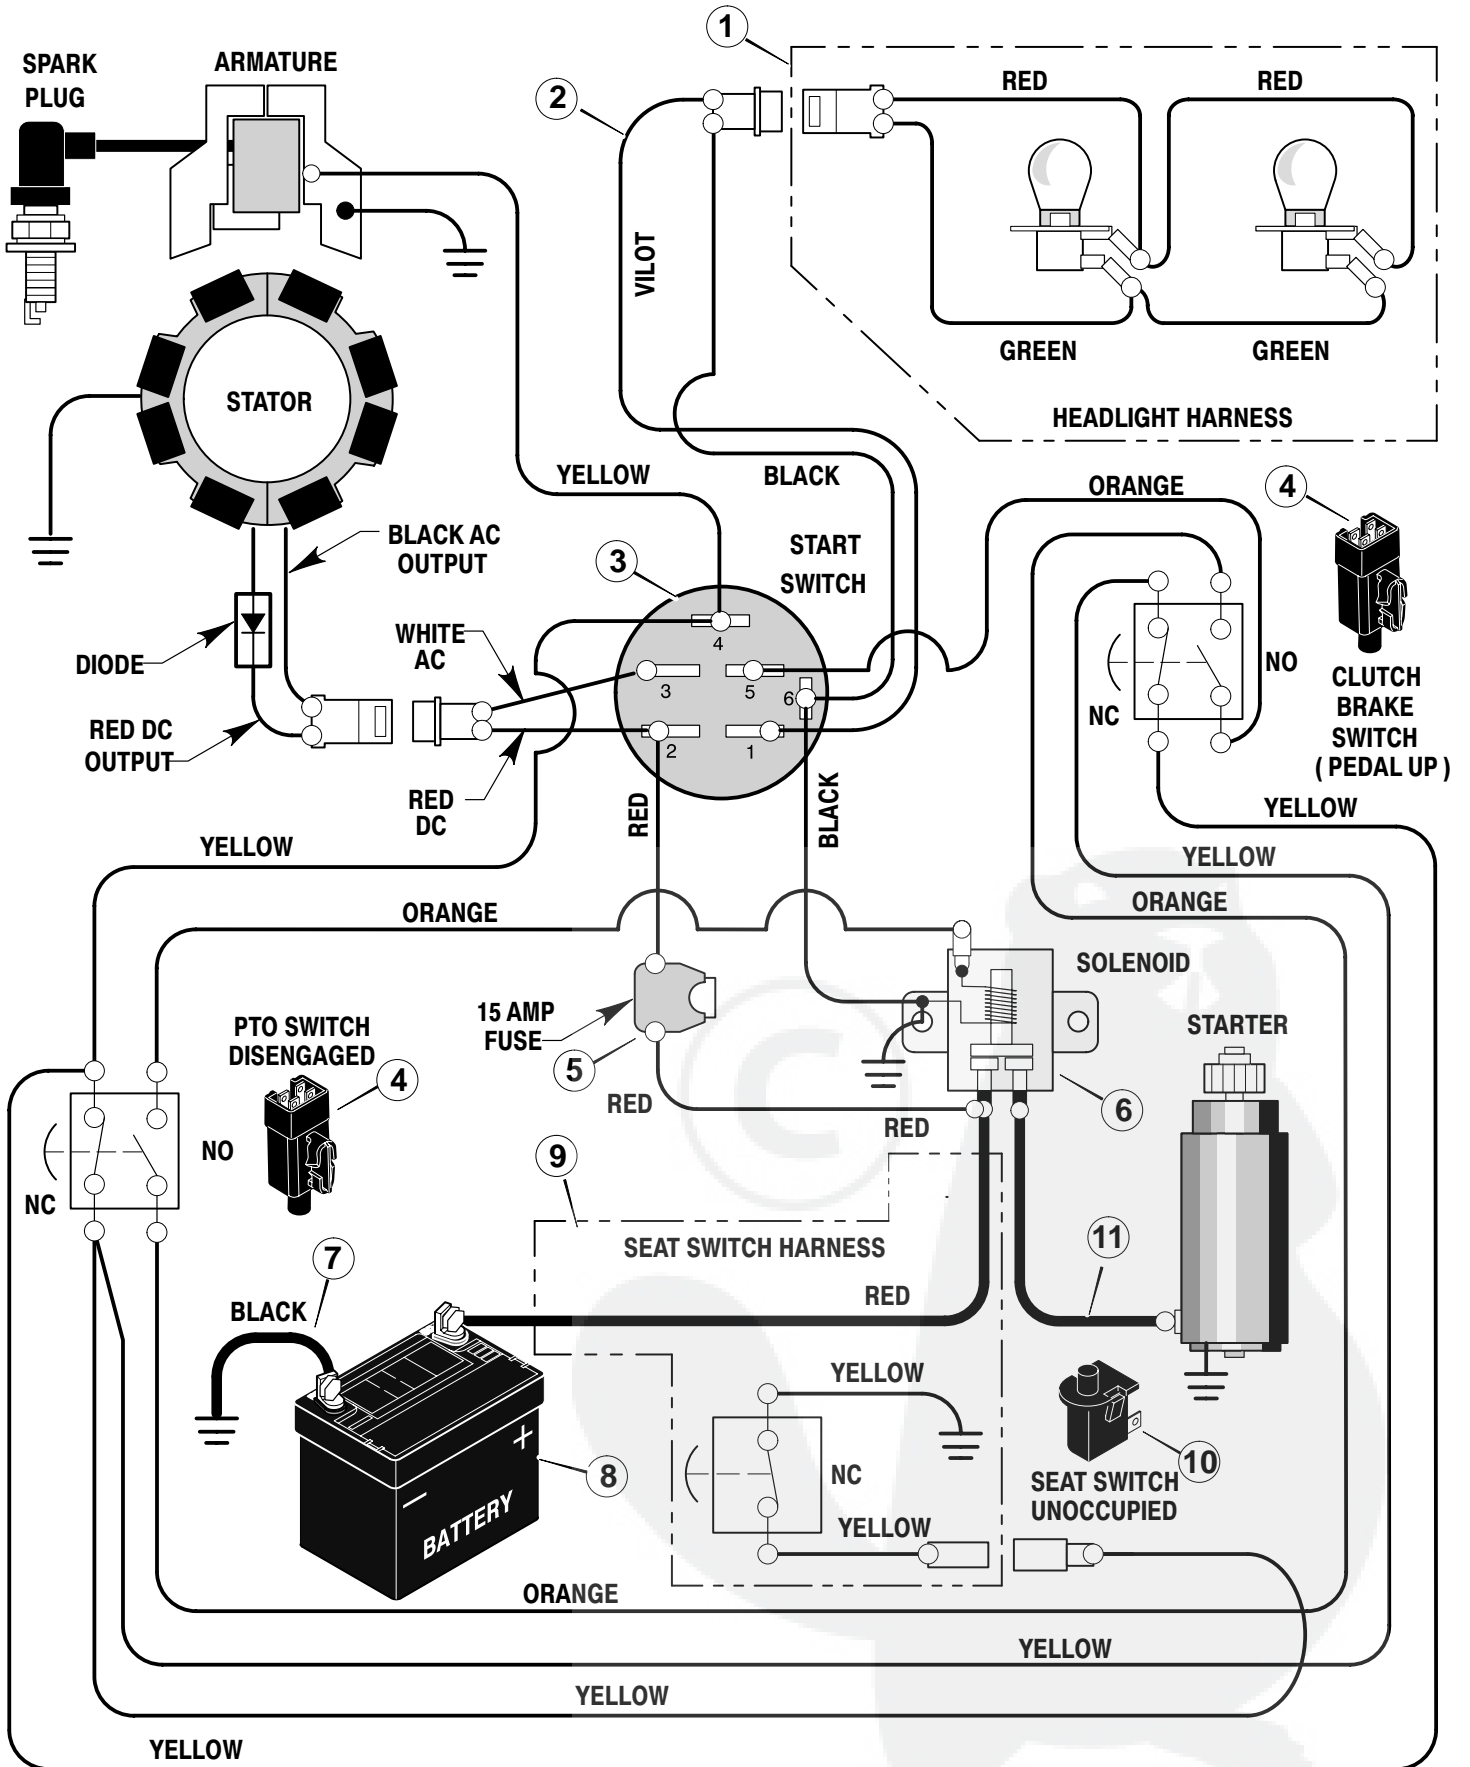

* Includes Key No. 17, 18, 30, 31, 32, 33, 45, 46, 47 and 51.

MODEL 38502x51D

REPAIR PARTS ENGINE MOUNT

MODEL 38502x51D

REPAIR PARTS ENGINE MOUNT

Key No.	Description	Part No.
1	Fuel Cap	92317
2	Fuel Tank	94073
3	Hose Clamp	95197
4	Fuel Line	23717
5	Hose Clamp	95197
6	Screw	26x201
7	Plate, Engine	94006E700
8	Throttle Control	91989
9	Engine*	—
10	Bolt, Engine Mount	25x7
11	Stack Pulley Assembly	690439 Z
12	Lockwasher	19x35
13	Bolt, Hex	1x140
14	Washer	17x170
15	Screw	26x249
16	Gasket	91309
17	Muffler	91271
18	Deflector, Muffler	94099 Z
19	Screw	26x208
20	Bolt, Hex	1x134
21	Guide, Belt	93349
22	Nut, Flange	15x79Z
23	Guide, Belt	94066
24	Shield, Heat	94320SE
25	Lock, Screw	92378
26	Screw	26x253
27	Screw	26x263

Key No.	Description	Part No.
1	Harness, Light Wire	250x92
	Socket, Light	92372
	Bulb, Light	90084
2	Harness, Chassis Wire	250x86
3	Switch, Ignition	92377
	Key, Ignition	20729
	Nut, Hex	91489
	Cap, Ignition	91488
4	Switch, Limit	94136
5	Fuse	54212
	Holder, Fuse	407078
6	Solenoid	94613
	Screw, Mounting	26x229
	Locknut	15x116
7	Cable, Battery Ground	24x32
	Screw, Ground Cable	26x213
8	Battery	21075
	Bolt, Carriage	2x82
	Wingnut	14x79
9	Harness, Seat Switch Wire	250x67
10	Switch, Seat Sensor	94159
11	Cable	24x31