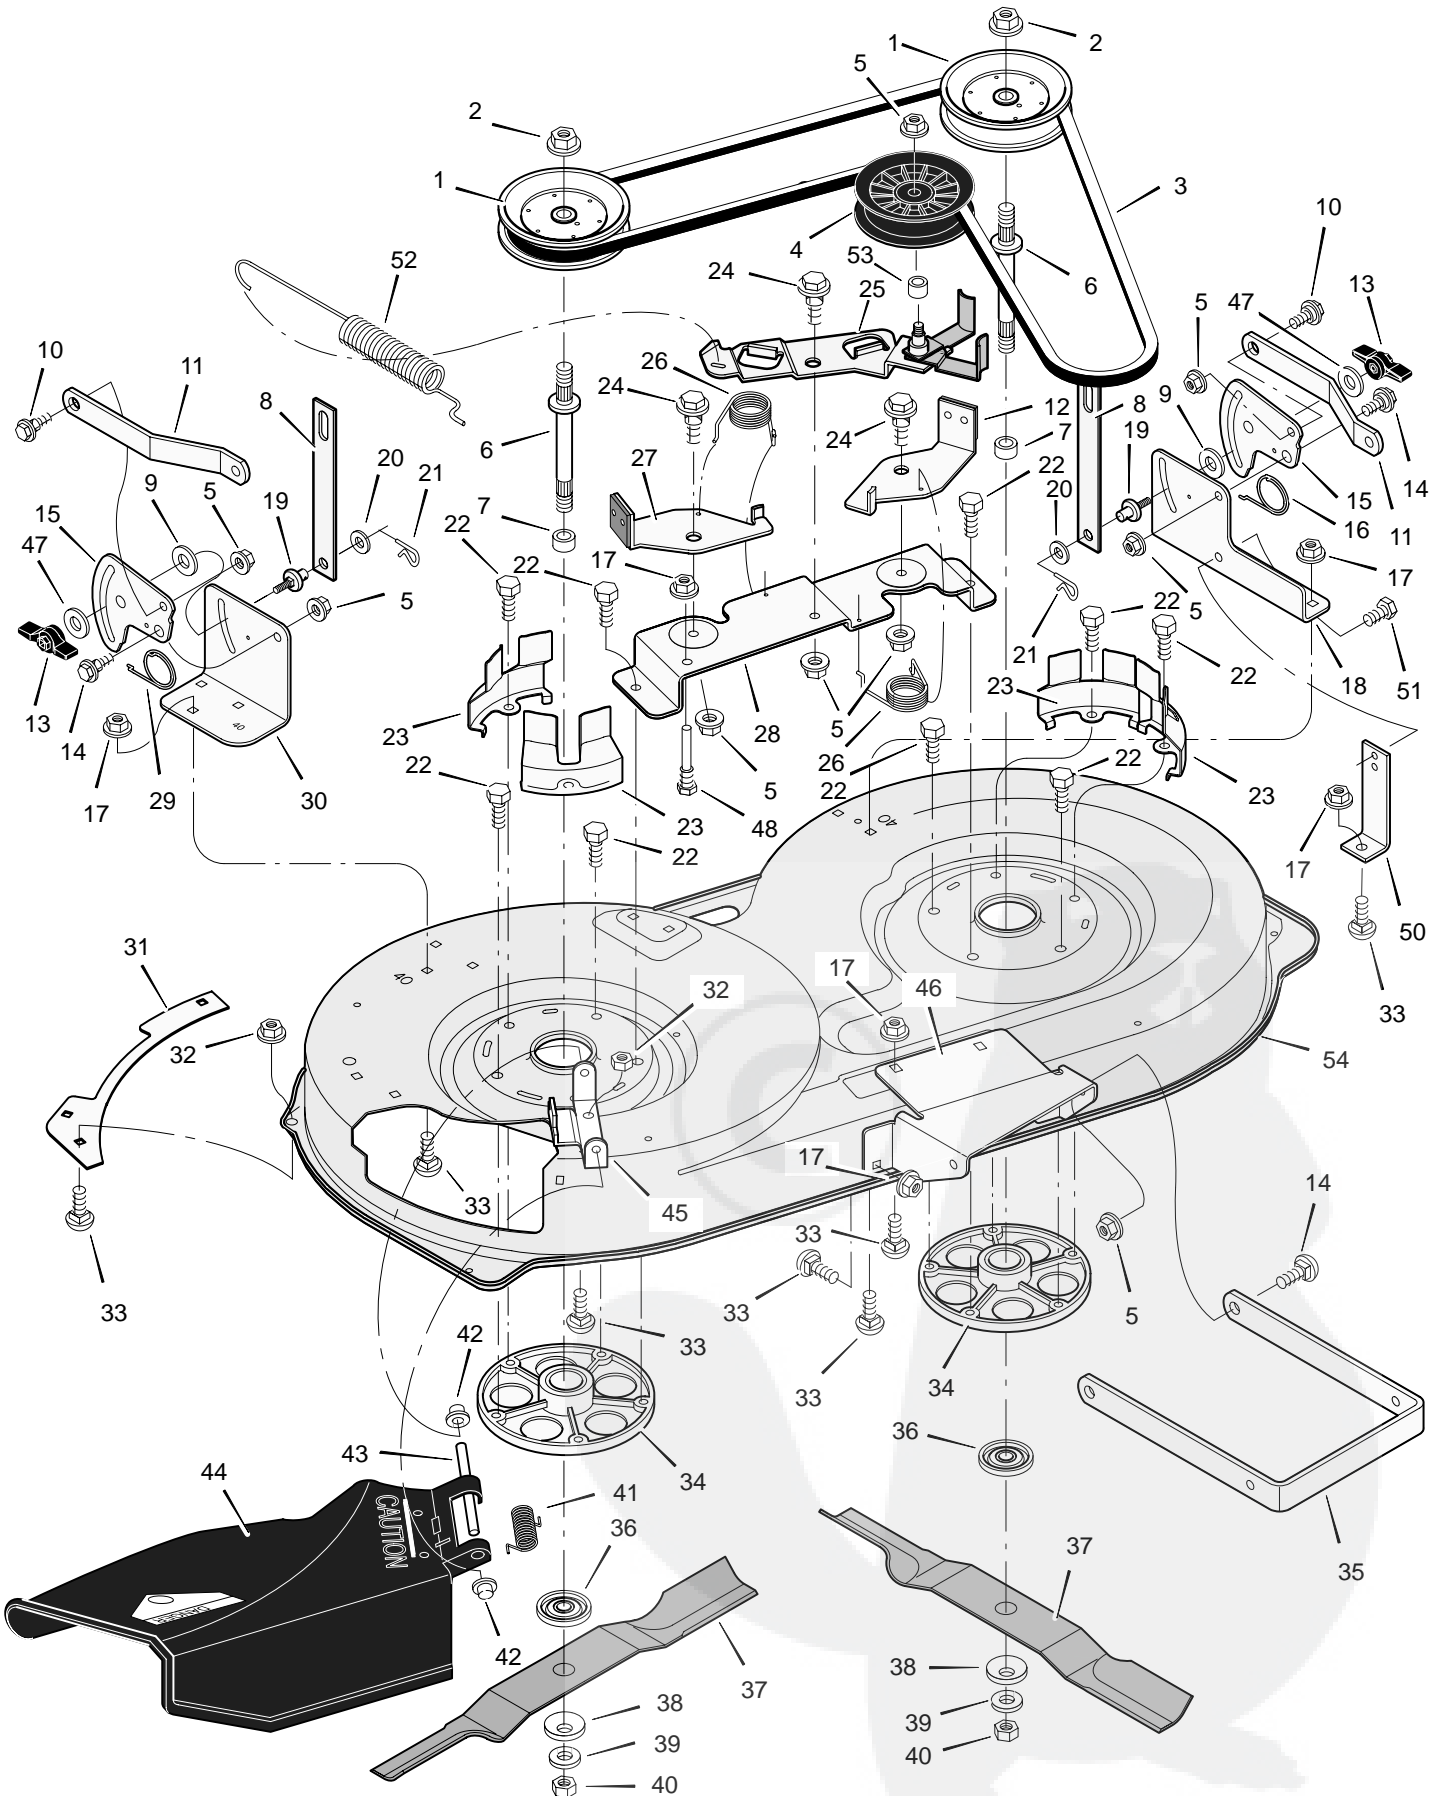

MODEL 38502x51D

REPAIR PARTS MOWER HOUSING

MODEL 38502x51D

REPAIR PARTS MOWER HOUSING

Key No.	Description	Part No.	Key No.	Description	Part No.
1	Pulley, Jackshaft	92852	28	Bracket Assembly, Brake	94059E700
2	Nut, Hex	15x121	29	Spring	166x42
3	Belt, Mower Drive	37x86	30	Bracket, Right Suspension	94052E700
4	Pulley, Idler	91801	31	Plate	91770E700
5	Nut, Flange	15x84	32	Nut, Flange	15x88
6	Jackshaft	94129	33	Bolt, Carriage	2x53
7	Spacer	94130	34	Mandrel	90905
8	Link, Lift	690212E700	35	Bracket, Suspension	94058E700
9	Pad, Friction	94137	36	Adapter, Blade	92466
10	Bolt, Shoulder	9x52	37	Blade	94913E701
11	Bracket, Suspension	94055E700	38	Washer	17x166
12	Pad Assembly, Left Brake	94049E700	39	Washer	17x165
13	Knob	94068	40	Nut	15x100
14	Bolt, Shoulder	9x51	41	Spring	166x4
15	Plate, Suspension	94128E700	42	Cap, Push On	28x23
16	Spring	166x43	43	Rod, Pivot	94957 Z
17	Nut, Flange	15x79	44	Deflector Assembly	94707
18	Bracket, Suspension	94054E700	45	Bracket, Deflector	94956E700
19	Pin, Hanger	95194	46	Bracket, Front Hanger	94062E700
20	Washer	17x103	47	Washer	17x45 Z
21	Pin, Cotter	31x4	48	Guide, Belt	94781
22	Bolt	25x7	50	Bracket, Support	94681E700
23	Cover, Pulley	94051E700	51	Screw	26x249
24	Bolt, Shoulder	9x39	52	Spring, Extension	165x118
25	Arm, Idler	690408	53	Spacer	690369
26	Spring	166x41	54	Housing, Blade *	94061E700
27	Pad Assembly, Right Brake	94047E700	1-54	Complete Mower Housing Assembly	776000

* Includes Key No. 17, 18, 30, 31, 32, 33, 45, 46, 47 and 51.