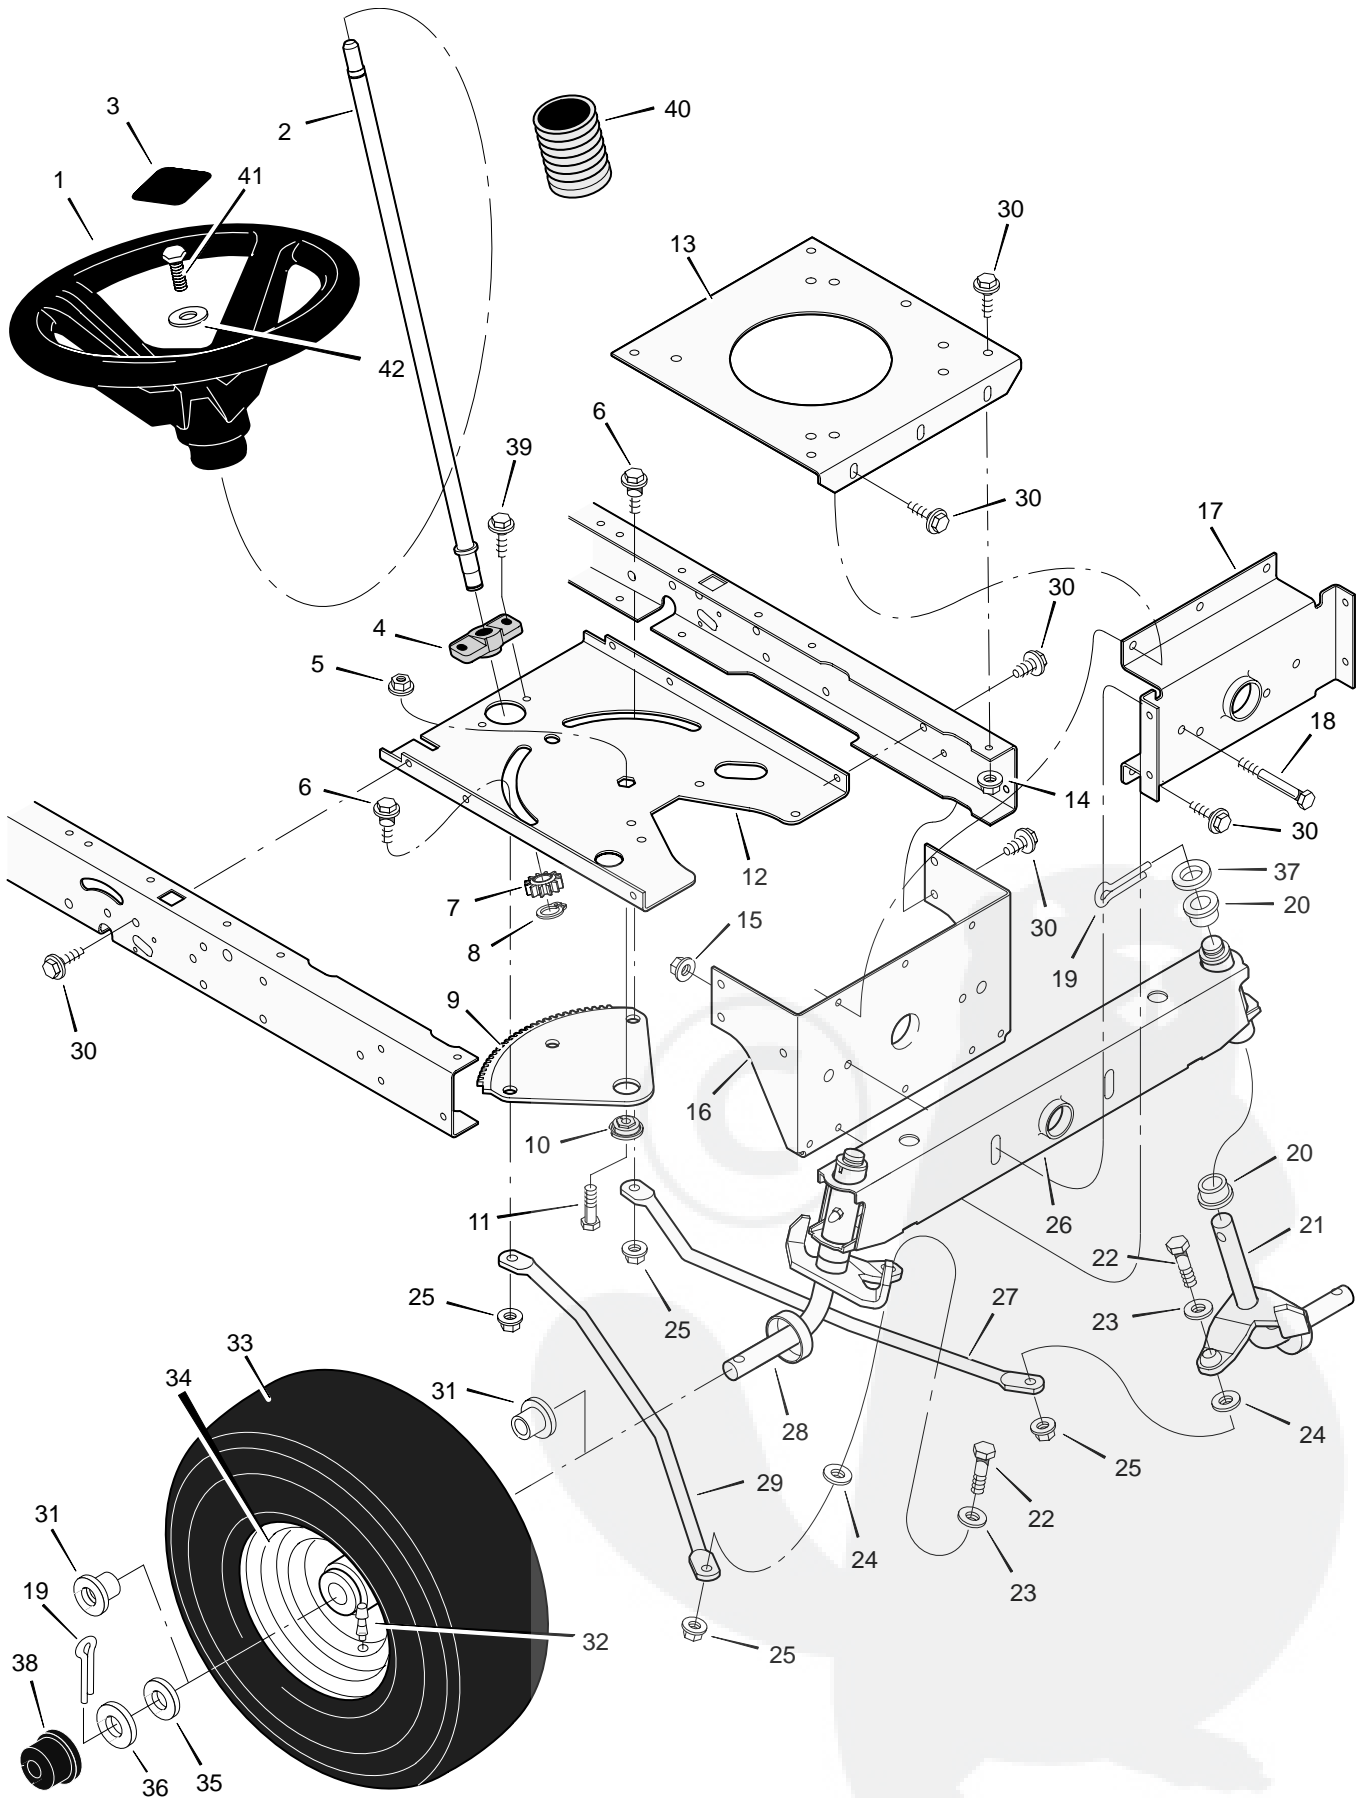

MODEL 38502x51D

REPAIR PARTS STEERING

MODEL 38502x51D

REPAIR PARTS STEERING

Key No.	Description	Part No.	Key No.	Description	Part No.
1	Wheel, Steering	95336	23	Washer	17x104
2	Post, Steering	690625	24	Washer	17x53 Z
3	Insert, Steering Wheel	95338	25	Nut, Flange	15x84
4	Bearing	94124	26	Axle Assembly	690210E700
5	Nut, Flange	15x111	27	Drag Link, Left	95329E700
6	Bolt, Shoulder	9x57	28	Spindle Assembly, Right	94575E700
7	Gear, Pinion	690183E700	29	Drag Link, Right	95328E700
8	Ring, Snap	11x25	30	Screw	26x249
9	Gear, Sector	94121E700	31	Bearing, Wheel	91334
10	Bearing	94123	32	Stem, Valve	24373
11	Bolt	1x84	33	Tire *	91923
12	Plate, Steering	690551E700	—	Tube	407924
13	Plate, Engine	94006E700	34	Wheel and Tire Assembly	94578-601
14	Nut, Flange	15x88	35	Washer	17x195
15	Nut, Flange	15x118	36	Washer	17x192
16	Bracket, Hanger	94013E700	37	Washer	17x113
17	Axle, Hanger	94007E700	38	Hub Cap	94618
18	Bolt	1x146	39	Screw	26x267
19	Pin, Cotter	30x49	40	Bellows	92059
20	Bearing	690150	41	Bolt	25x3
21	Spindle Assembly, Left	94576E700	42	Washer	17x146
22	Bolt	1x111			

* When you order a tire, make sure to give the brand name of the tire so that the tread pattern on the tire will match.