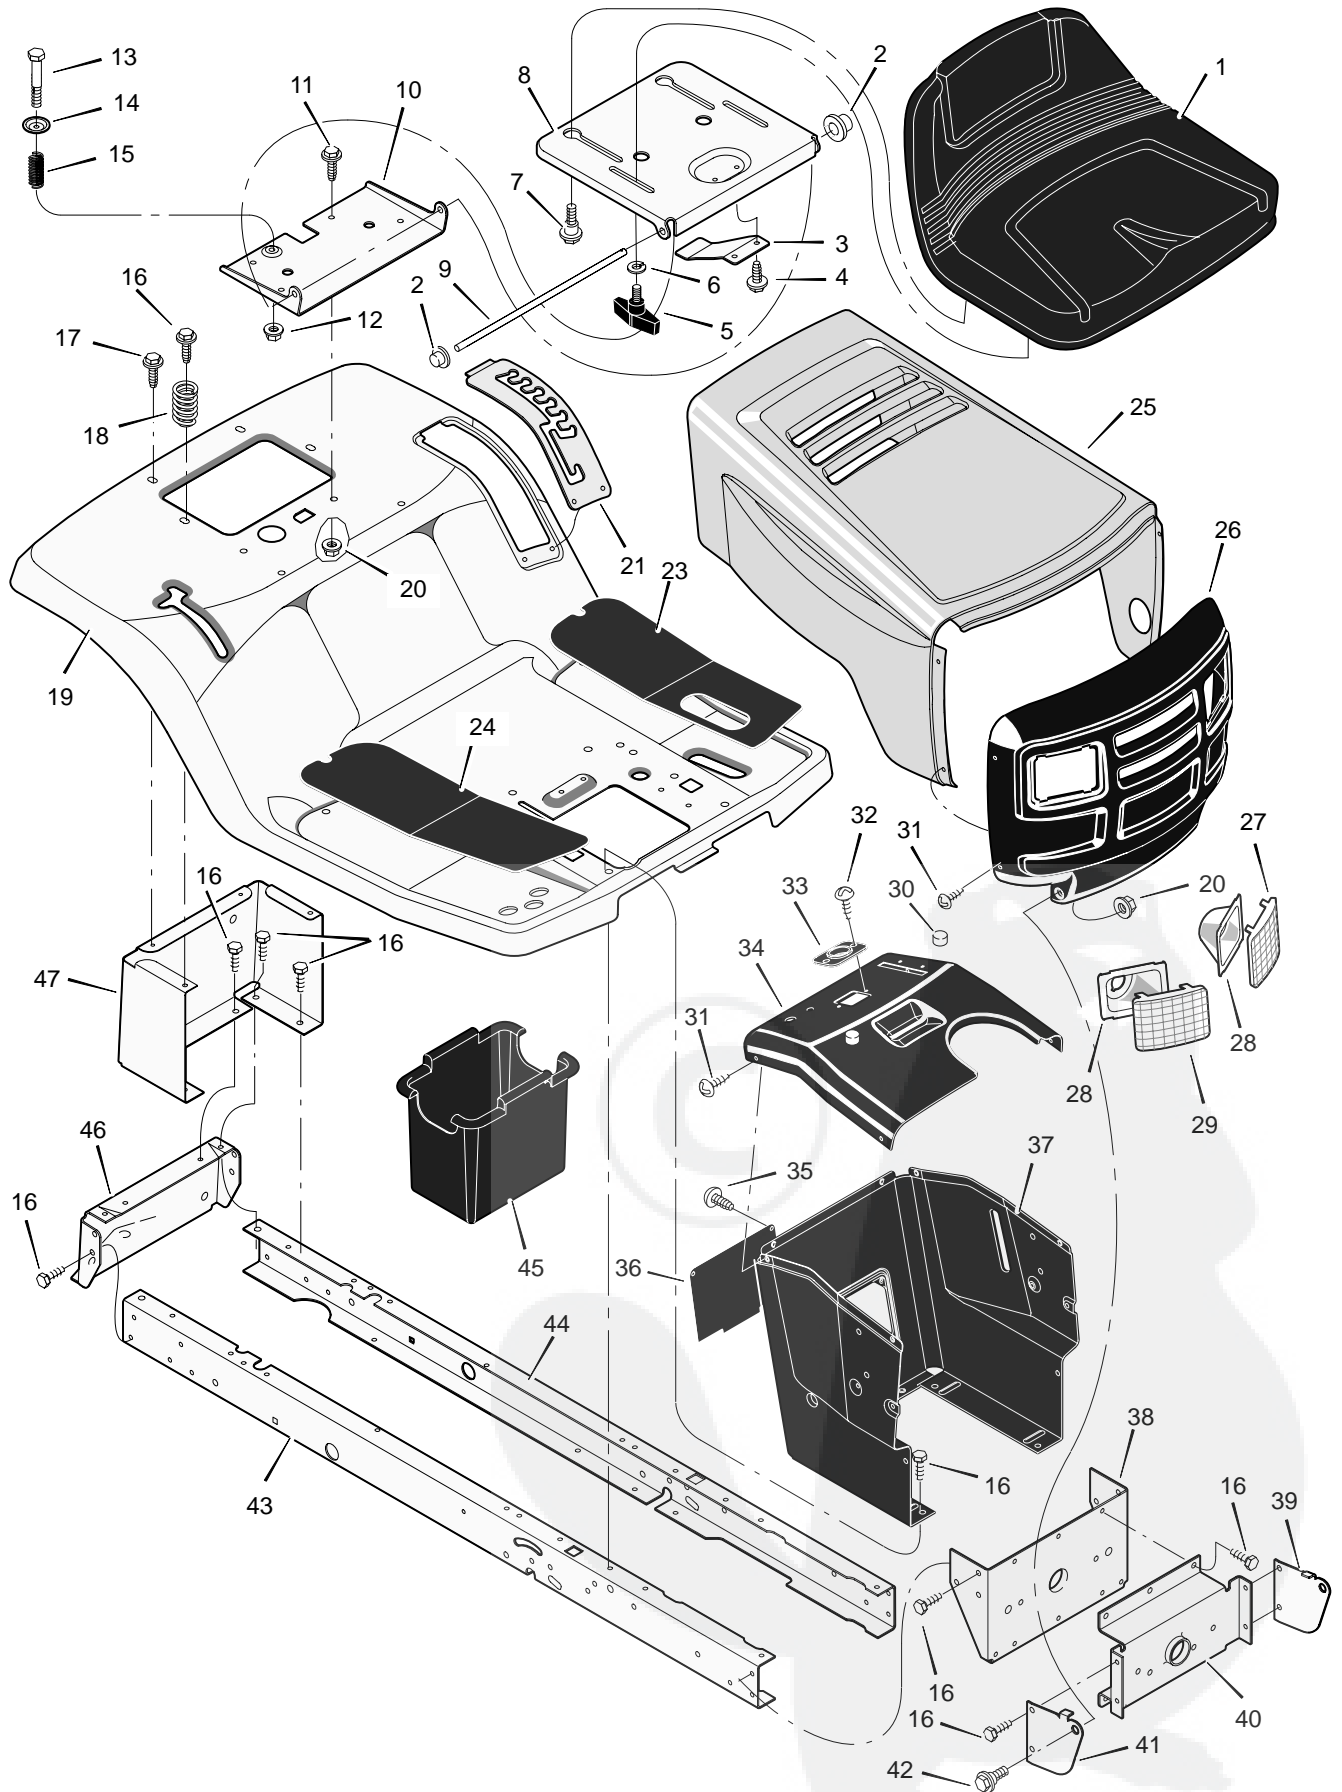

MODEL 38502x51D

REPAIR PARTS CHASSIS & HOOD

MODEL 38502x51D

REPAIR PARTS CHASSIS & HOOD

Key No.	Description	Part No.	Key No.	Description	Part No.
1	Seat	690566	26	Grille	94079E700
2	Cap, Push On	28x23	27	Lens, Left	94081
3	Spring	94057	28	Bezel	94807 Z
4	Screw	26x229	29	Lens, Right	94080
5	Bolt, Wing	94160	31	Screw	26x270
6	Washer	17x47Z	32	Screw	26x239
7	Bolt, Shoulder	9x56	33	Bearing, Steering	94075
8	Support, Seat	94154E700	34	Dash	94074E700
9	Rod, Pivot	94156 Z	35	Screw	26x270
10	Bracket, Pivot	94153E700	36	Panel, Access	93007E700
11	Bolt	1x45	37	Support, Dash	95318E700
12	Nut	15x89	38	Bracket, Rear Hanger	94013E700
13	Bolt, Shoulder	9x55	39	Support, Left Grille	94083E700
14	Washer	94155Z	40	Axle, Hanger	94007E700
15	Spring	164x31	41	Support, Right Grille	94082E700
16	Screw	26x249	42	Bolt, Shoulder	9x51
17	Screw	26x263	43	Frame, Right	690206E700
18	Spring	164x30	44	Frame, Left	690207E700
19	Deck, Seat	95249E245	45	Container, Battery	690424
20	Nut	15x88	46	Plate, Hitch	1001002E700
21	Plate, Index	94829E700	47	Panel, Rear	690434E700
23	Mat, Left	94999	—	Decal, Right Hood	44x6814
24	Mat, Right	94998	—	Decal, Left Hood	44x6813
25	Hood	690608E245	—	Instruction Book & Parts List	F-000749L