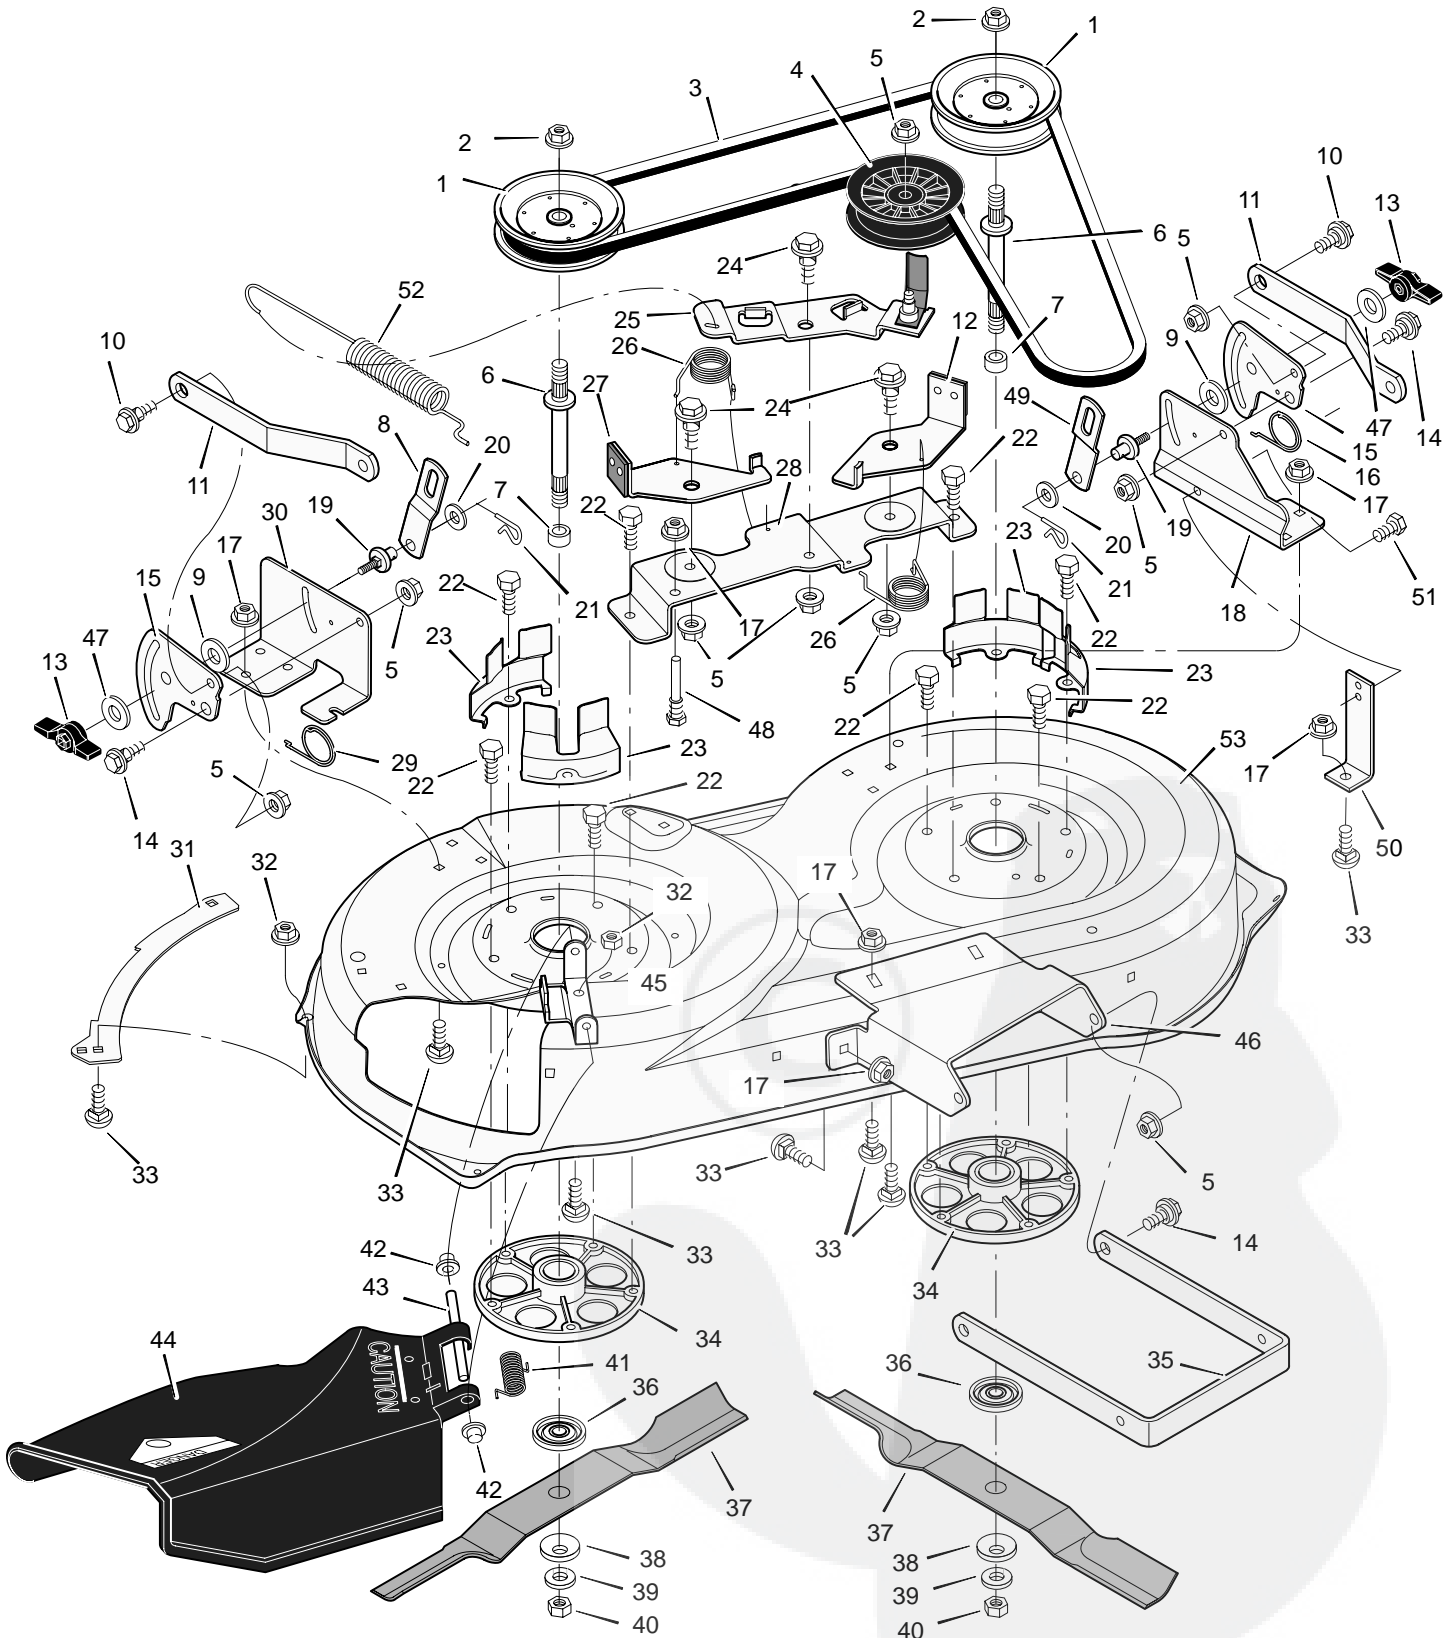

MODEL 38502x66A

REPAIR PARTS MOWER HOUSING

MODEL 38502x66A

REPAIR PARTS MOWER HOUSING

Key No.	Description	Part No.	Key No.	Description	Part No.
1	Pulley, Jackshaft	92852	28	Bracket Assembly, Brake	94059E701
2	Nut, Hex	15x121	29	Spring	166x42
3	Belt, Mower Drive	37x86	30	Bracket, Suspension	94052E701
4	Pulley, Idler	91801	31	Plate	91770E701
5	Nut, Flange	15x84	32	Nut, Flange	15x88
6	Jackshaft	94129	33	Bolt, Carriage	2x53
7	Spacer	94130	34	Mandrell	90905
8	Link, Right Lift	94053E701	35	Bracket, Suspension	94058E701
9	Pad, Friction	94137	36	Adapter, Blade	92466
10	Bolt, Shoulder	9x52	37	Blade	94913E701
11	Bracket, Suspension	94055E701	38	Washer	17x166
12	Pad Assembly, Left Brake	94049	39	Washer	17x165
13	Knob	94068	40	Nut	15x100
14	Bolt, Shoulder	9x51	41	Spring	166x4
15	Plate, Suspension	94128E701	42	Cap, Push On	28x23
16	Spring	166x43	43	Rod, Pivot	91767 Z
17	Nut, Flange	15x79	44	Deflector	94452
18	Bracket, Suspension	94054E701	45	Bracket, Deflector	91765E701
19	Pin, Hanger	94064	46	Bracket, Front Hanger	94062E701
20	Washer	17x103	47	Washer	17x45
21	Pin, Cotter	31x4	48	Guide, Belt	20619
22	Bolt	25x7	49	Link, Left Lift	94611E701
23	Cover, Pulley	94051E701	50	Bracket, Support	94681E701
24	Bolt, Shoulder	9x39	51	Screw	26x249
25	Arm, Idler	94177	52	Spring, Extension	165x118
26	Spring	166x41	53	Housing, Blade *	94061E701
27	Pad Assembly, Right Brake	94047	1-53	Complete Mower Housing Assembly	776000

* Includes Key No. 17, 18, 30, 31, 32, 33, 45, 46, 47 and 51.