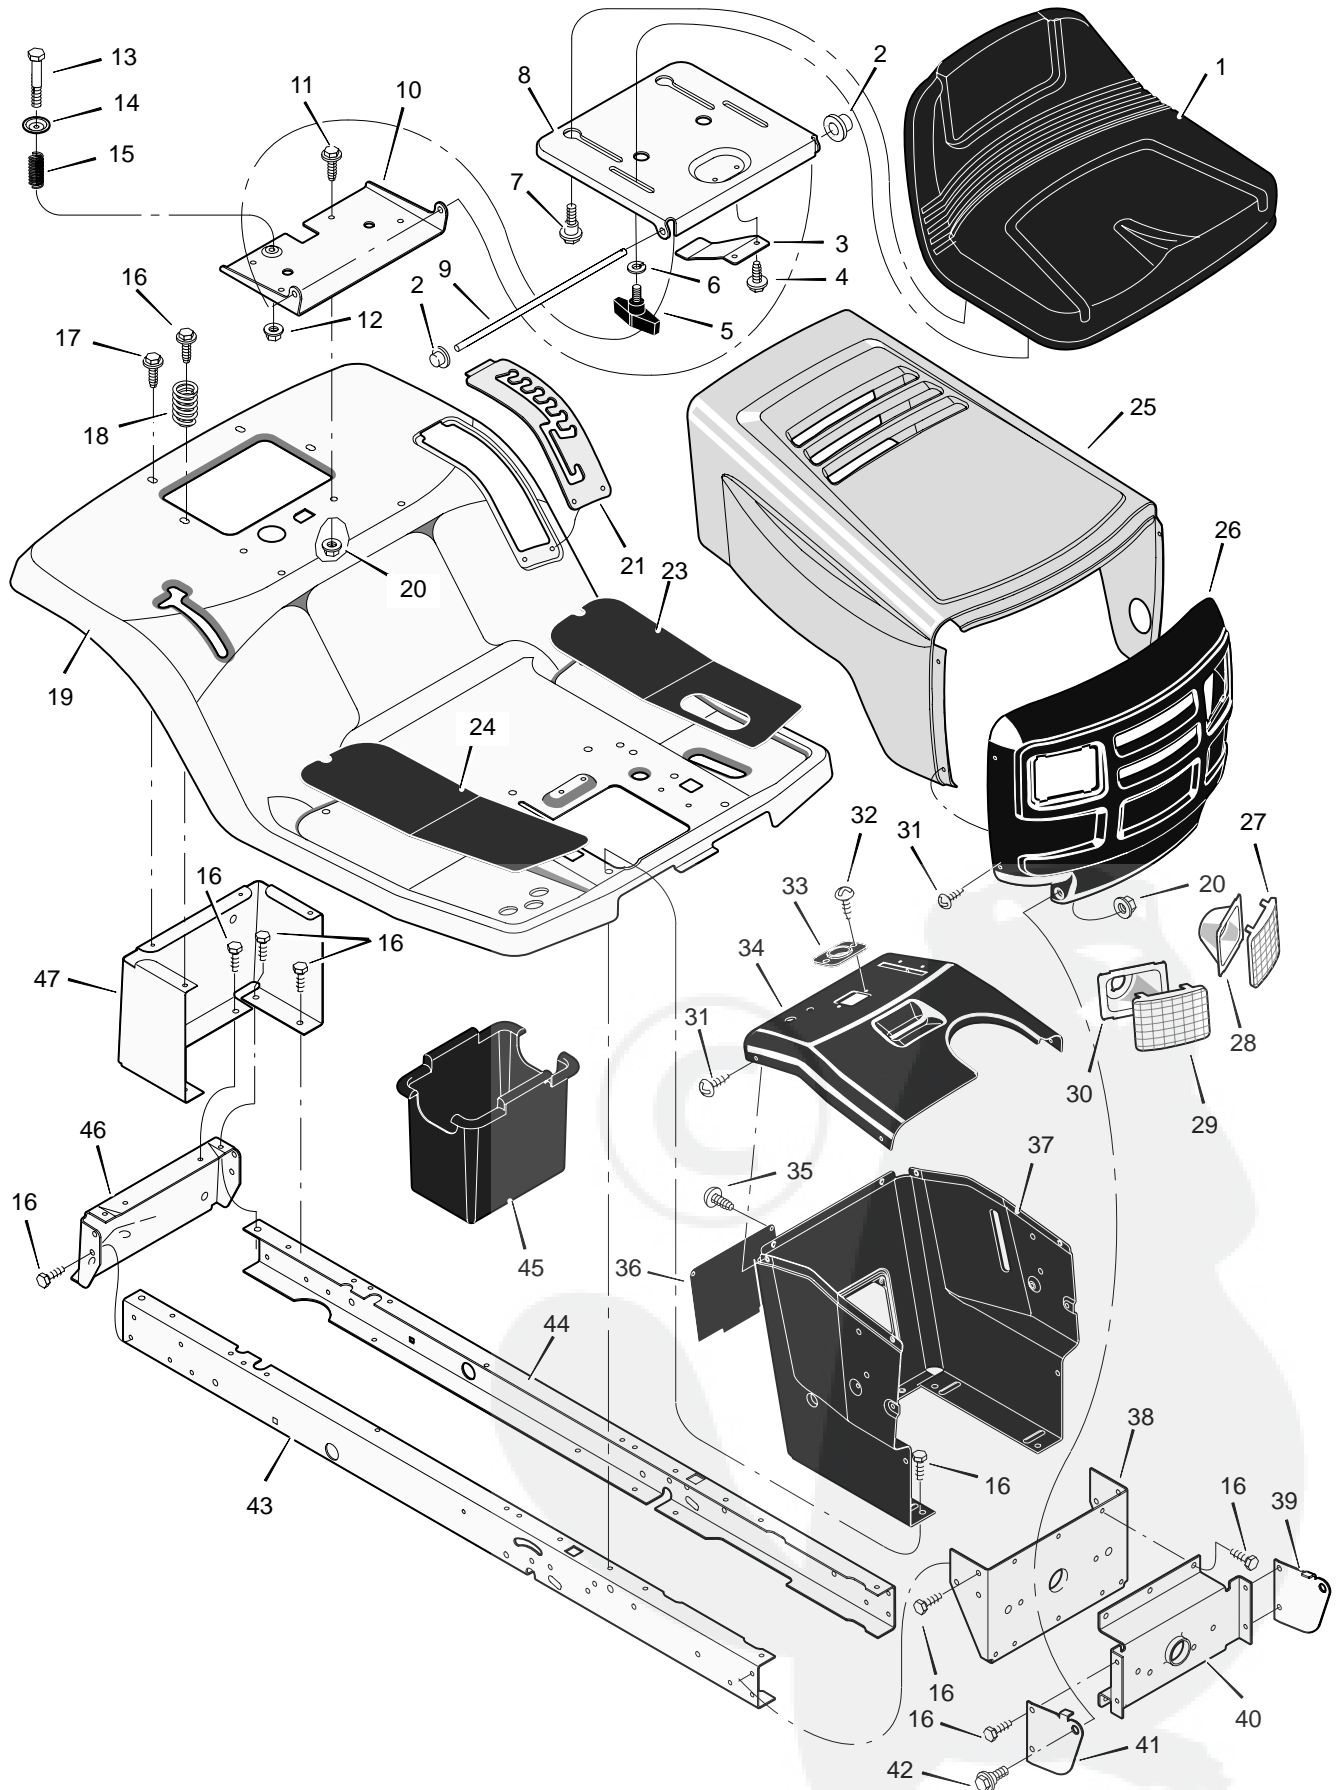

MODEL 38502x66A

REPAIR PARTS CHASSIS & HOOD

MODEL 38502x66A

REPAIR PARTS CHASSIS & HOOD

Key No.	Description	Part No.	Key No.	Description	Part No.
1	Seat	94162	29	Lens, Right	94080
2	Cap, Push On	28x23	30	Bezel, Right	94076Z
3	Spring	94057	31	Screw	26x270
4	Screw	26x229	32	Screw	26x239
5	Bolt, Wing	94160	33	Bearing, Steering	94075
6	Washer	17x47Z	34	Dash	94074
7	Bolt, Shoulder	9x56	35	Screw	26x250
8	Support, Seat	94154E245	36	Panel, Access	93007E701
9	Rod, Pivot	94156	37	Support, Dash	94078E701
10	Bracket, Pivot	94153E245	38	Bracket, Rear Hanger	94013E701
11	Bolt	1x45	39	Support, Left Grille	94083E701
12	Nut	15x89	40	Axle, Hanger	94007E701
13	Bolt, Shoulder	9x55	41	Support, Right Grille	94082E701
14	Washer	94155Z	42	Bolt, Shoulder	9x51
15	Spring	164x31	43	Frame, Right	94000E701
16	Screw	26x249	44	Frame, Left	94001E701
17	Screw	26x263	45	Container, Battery	94069
18	Spring	164x30	46	Plate, Hitch	94002E245
19	Deck, Seat	94070E245	47	Panel, Rear	94023E245
20	Nut	15x88	—	Decal, Right Hood	44x7487
21	Plate, Index	94829E701	—	Decal, Left Hood	44x7488
23	Mat, Left	94149	—	Decal, Warning	44x6815
24	Mat, Right	94148	—	Decal, Shifter	44x6278
25	Hood	94072E245	—	Book, Instruction *	F-97882
26	Grille	94079E701	—	Book, Instruction +	F-97883
27	Lens, Left	94081	—	Parts List	F-97884
28	Bezel, Left	94077Z			

* Languages; English, French, German, Italian

+ Languages; Dutch, Danish, Norwegian, Swedish, Finnish