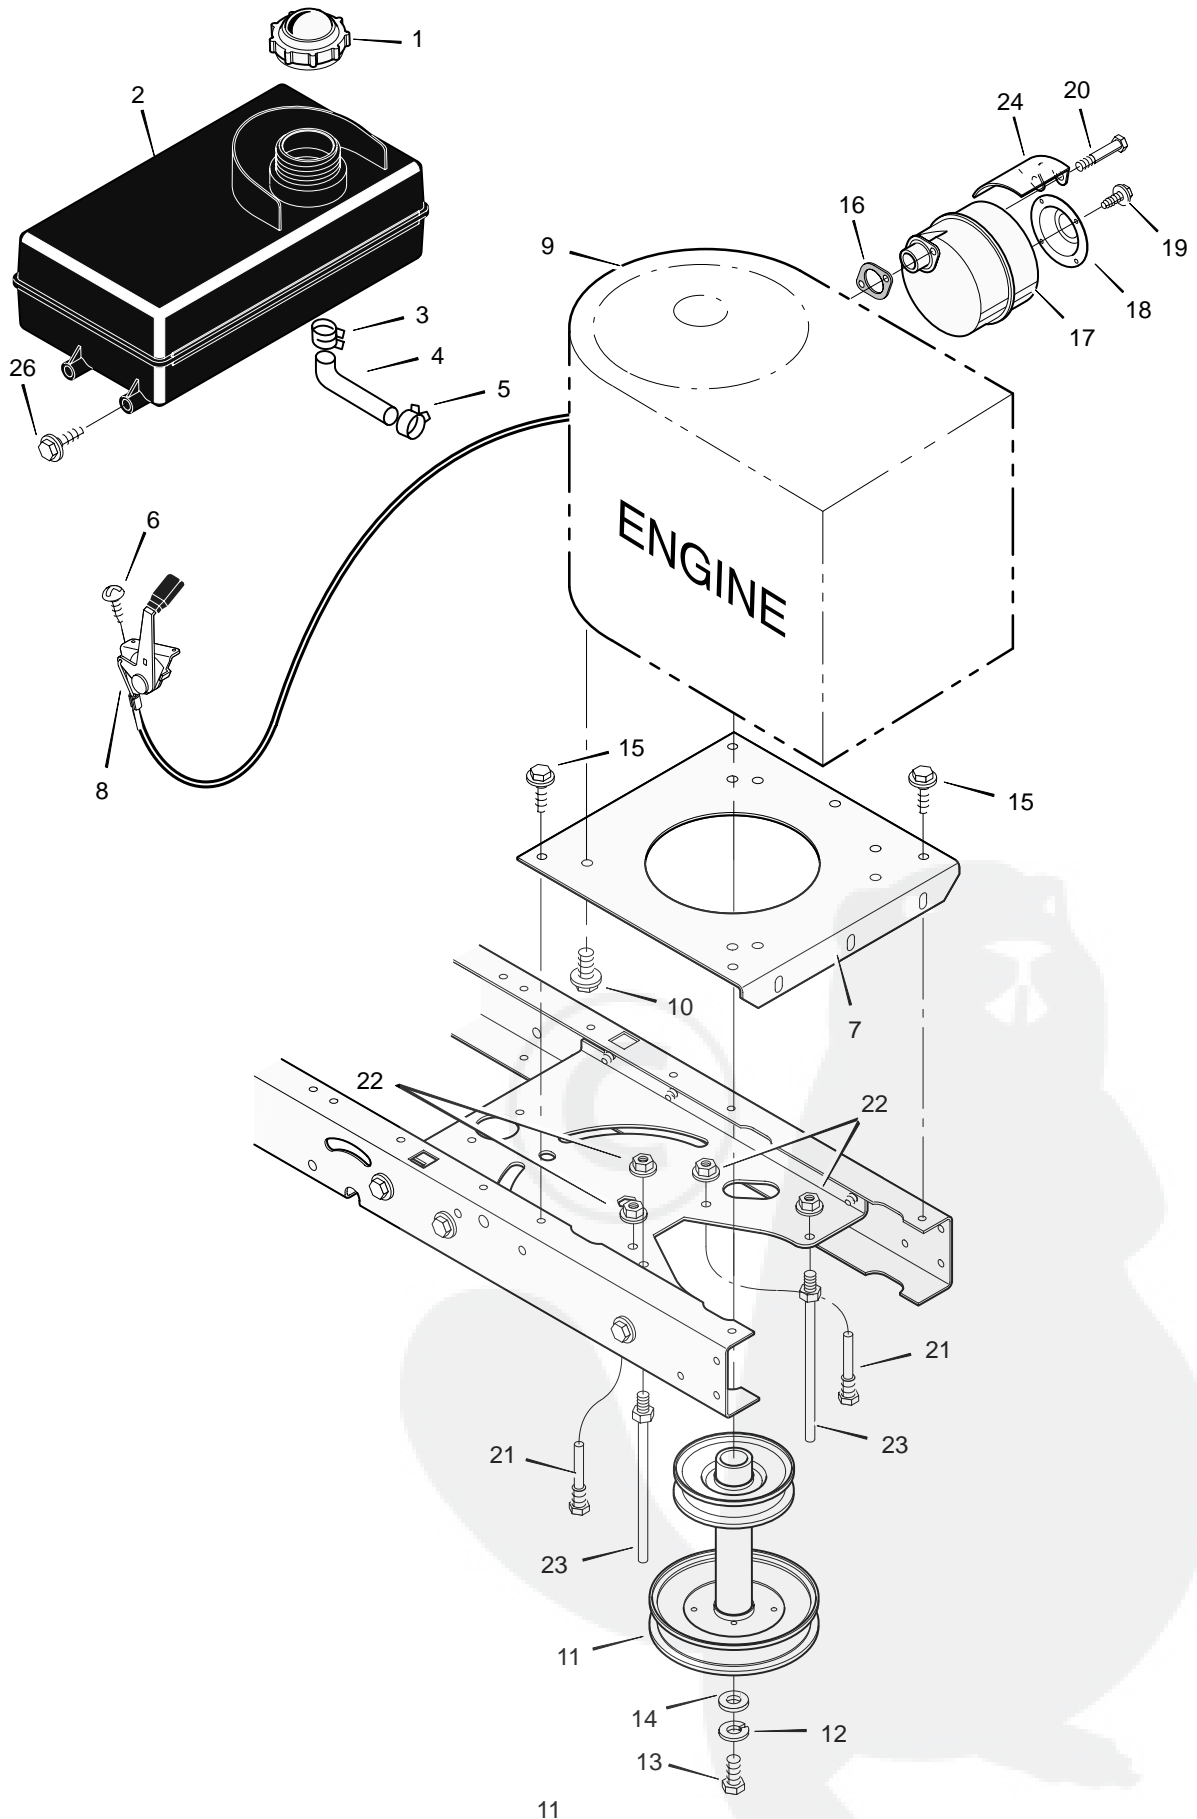

MODEL 38502x66A

REPAIR PARTS MOWER HOUSING

Key No.	Description	Part No.	Key No.	Description	Part No.
1	Pulley, Jackshaft	92852	28	Bracket Assembly, Brake	94059E701
2	Nut, Hex	15x121	29	Spring	166x42
3	Belt, Mower Drive	37x86	30	Bracket, Suspension	94052E701
4	Pulley, Idler	91801	31	Plate	91770E701
5	Nut, Flange	15x84	32	Nut, Flange	15x88
6	Jackshaft	94129	33	Bolt, Carriage	2x53
7	Spacer	94130	34	Mandrell	90905
8	Link, Right Lift	94053E701	35	Bracket, Suspension	94058E701
9	Pad, Friction	94137	36	Adapter, Blade	92466
10	Bolt, Shoulder	9x52	37	Blade	94913E701
11	Bracket, Suspension	94055E701	38	Washer	17x166
12	Pad Assembly, Left Brake	94049	39	Washer	17x165
13	Knob	94068	40	Nut	15x100
14	Bolt, Shoulder	9x51	41	Spring	166x4
15	Plate, Suspension	94128E701	42	Cap, Push On	28x23
16	Spring	166x43	43	Rod, Pivot	91767 Z
17	Nut, Flange	15x79	44	Deflector	94452
18	Bracket, Suspension	94054E701	45	Bracket, Deflector	91765E701
19	Pin, Hanger	94064	46	Bracket, Front Hanger	94062E701
20	Washer	17x103	47	Washer	17x45
21	Pin, Cotter	31x4	48	Guide, Belt	20619
22	Bolt	25x7	49	Link, Left Lift	94611E701
23	Cover, Pulley	94051E701	50	Bracket, Support	94681E701
24	Bolt, Shoulder	9x39	51	Screw	26x249
25	Arm, Idler	94177	52	Spring, Extension	165x118
26	Spring	166x41	53	Housing, Blade *	94061E701
27	Pad Assembly, Right Brake	94047	1-53	Complete Mower Housing Assembly	776000

* Includes Key No. 17, 18, 30, 31, 32, 33, 45, 46, 47 and 51.

MODEL 38502x66A

REPAIR PARTS ENGINE MOUNT