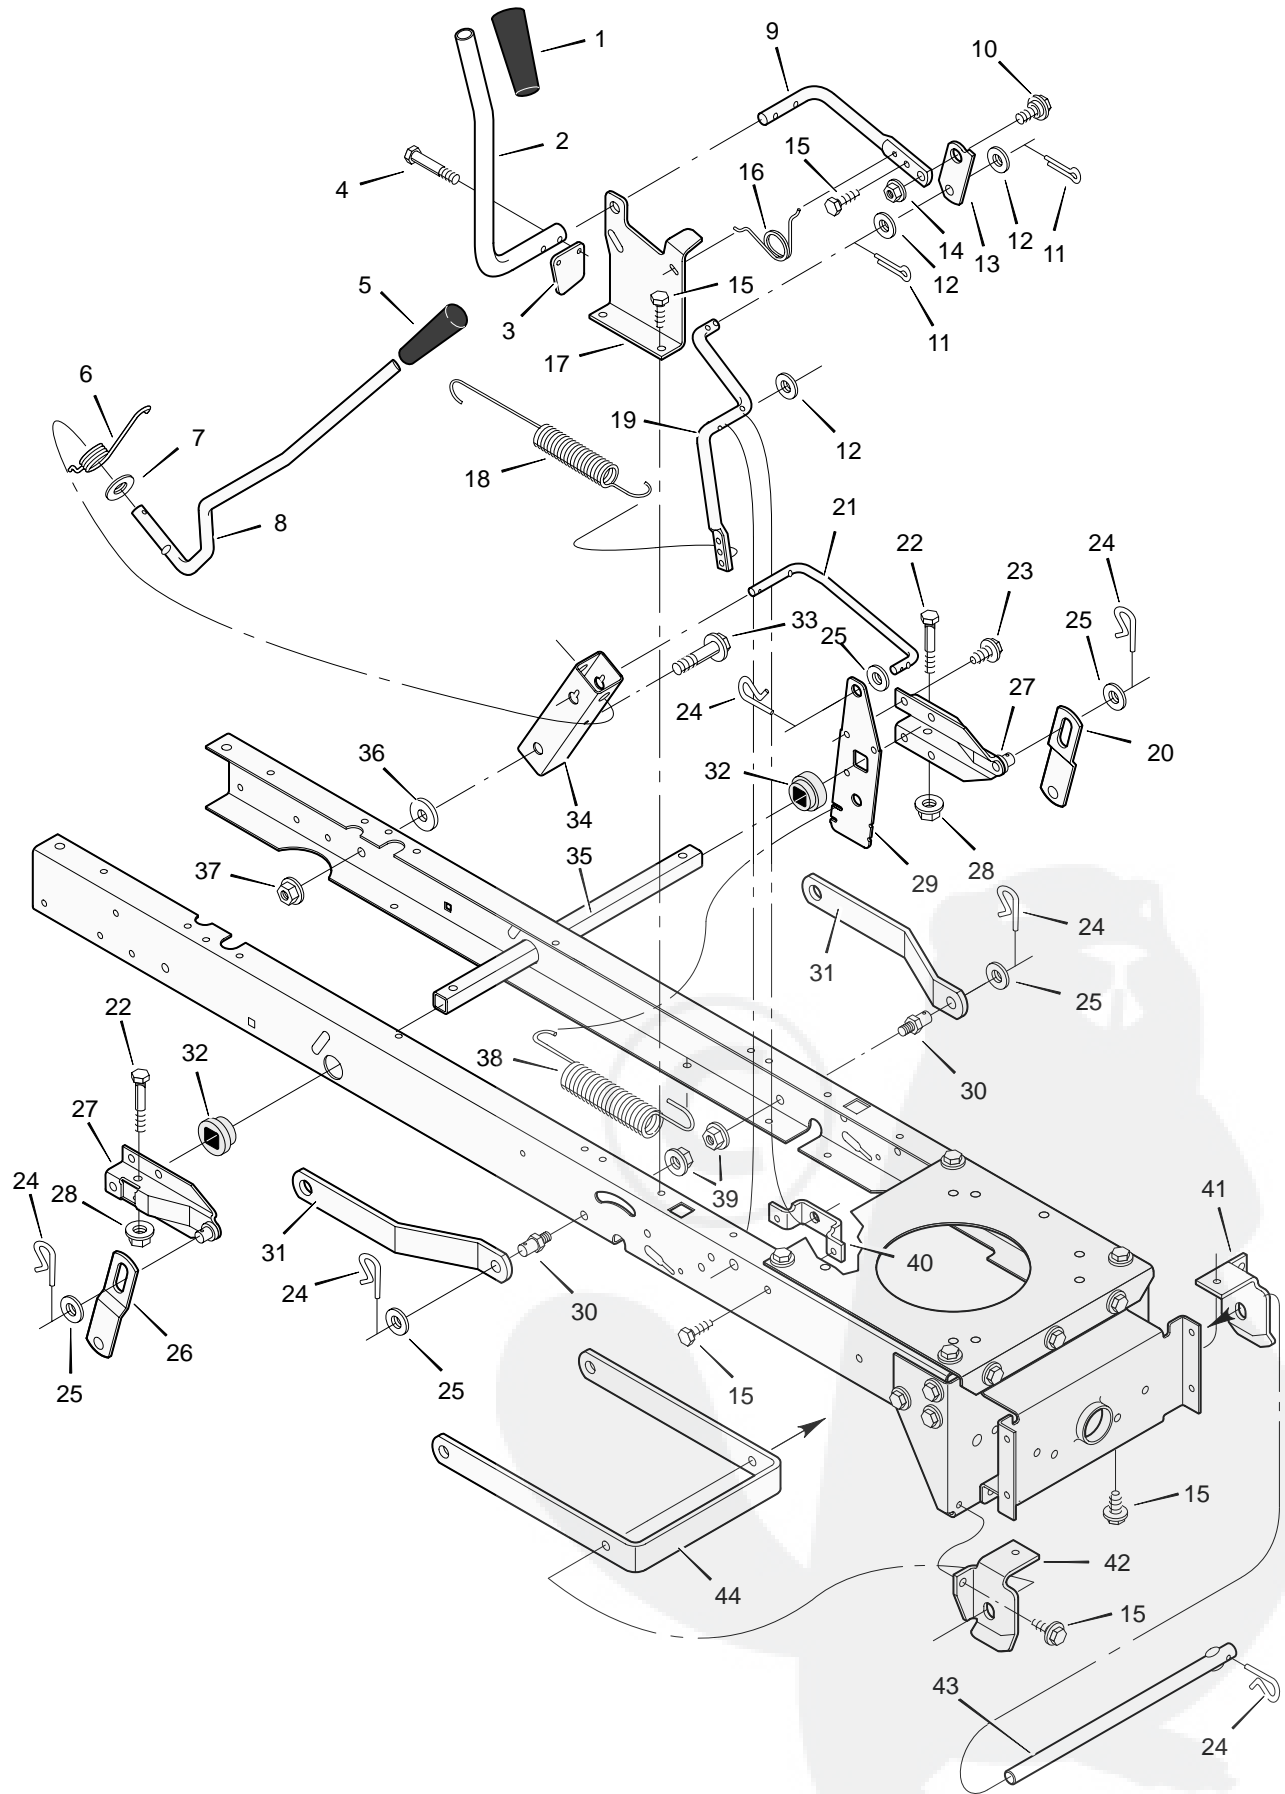

MODEL 38502x66A

REPAIR PARTS MOWER HOUSING SUSPENSION

Key No.	Description	Part No.	Key No.	Description	Part No.
1	Grip	92698	23	Screw	26x49
2	Handle	94157Z	24	Pin, Hair	31x4
3	Pad, Switch	94022E701	25	Washer	17x91Z
4	Bolt	25x3	26	Link, Right Lift	94053E701
5	Grip	92697	27	Lever Assembly, Lift	94180E701
6	Spring	166x40	28	Nut, Flange	15x118
7	Washer	17x103	29	Plate, Lift Arm	94030E701
8	Lever, Lift	94029Z	30	Pin	94067
9	Lever, PTO	94017Z	31	Bracket, Rear Suspension	94055E701
10	Bolt, Shoulder	9x39	32	Bushing	94065
11	Pin, Cotter	30x20	33	Bolt, Shoulder	9x53
12	Washer	17x102	34	Bracket, Pivot	94015E701
13	Link, PTO	94004Z	35	Tube, Deck Lift	94063E701
14	Nut, Flange	15x84	36	Washer	17x191
15	Screw	26x249	37	Nut, Flange	15x84
16	Spring	166x39	38	Spring	165x117
17	Bracket, PTO	94018	39	Nut, Flange	15x68
18	Spring	165x118	40	Bracket, PTO	94005E701
19	Crank, PTO	94019 D	41	Hanger, Left Deck	94027E701
20	Link, Left Lift	94611E701	42	Hanger, Right Deck	94026E701
21	Link, Lift	94028E701	43	Rod, Hanger	94158Z
22	Bolt	1x74	44	Bracket, Suspension	94058E701