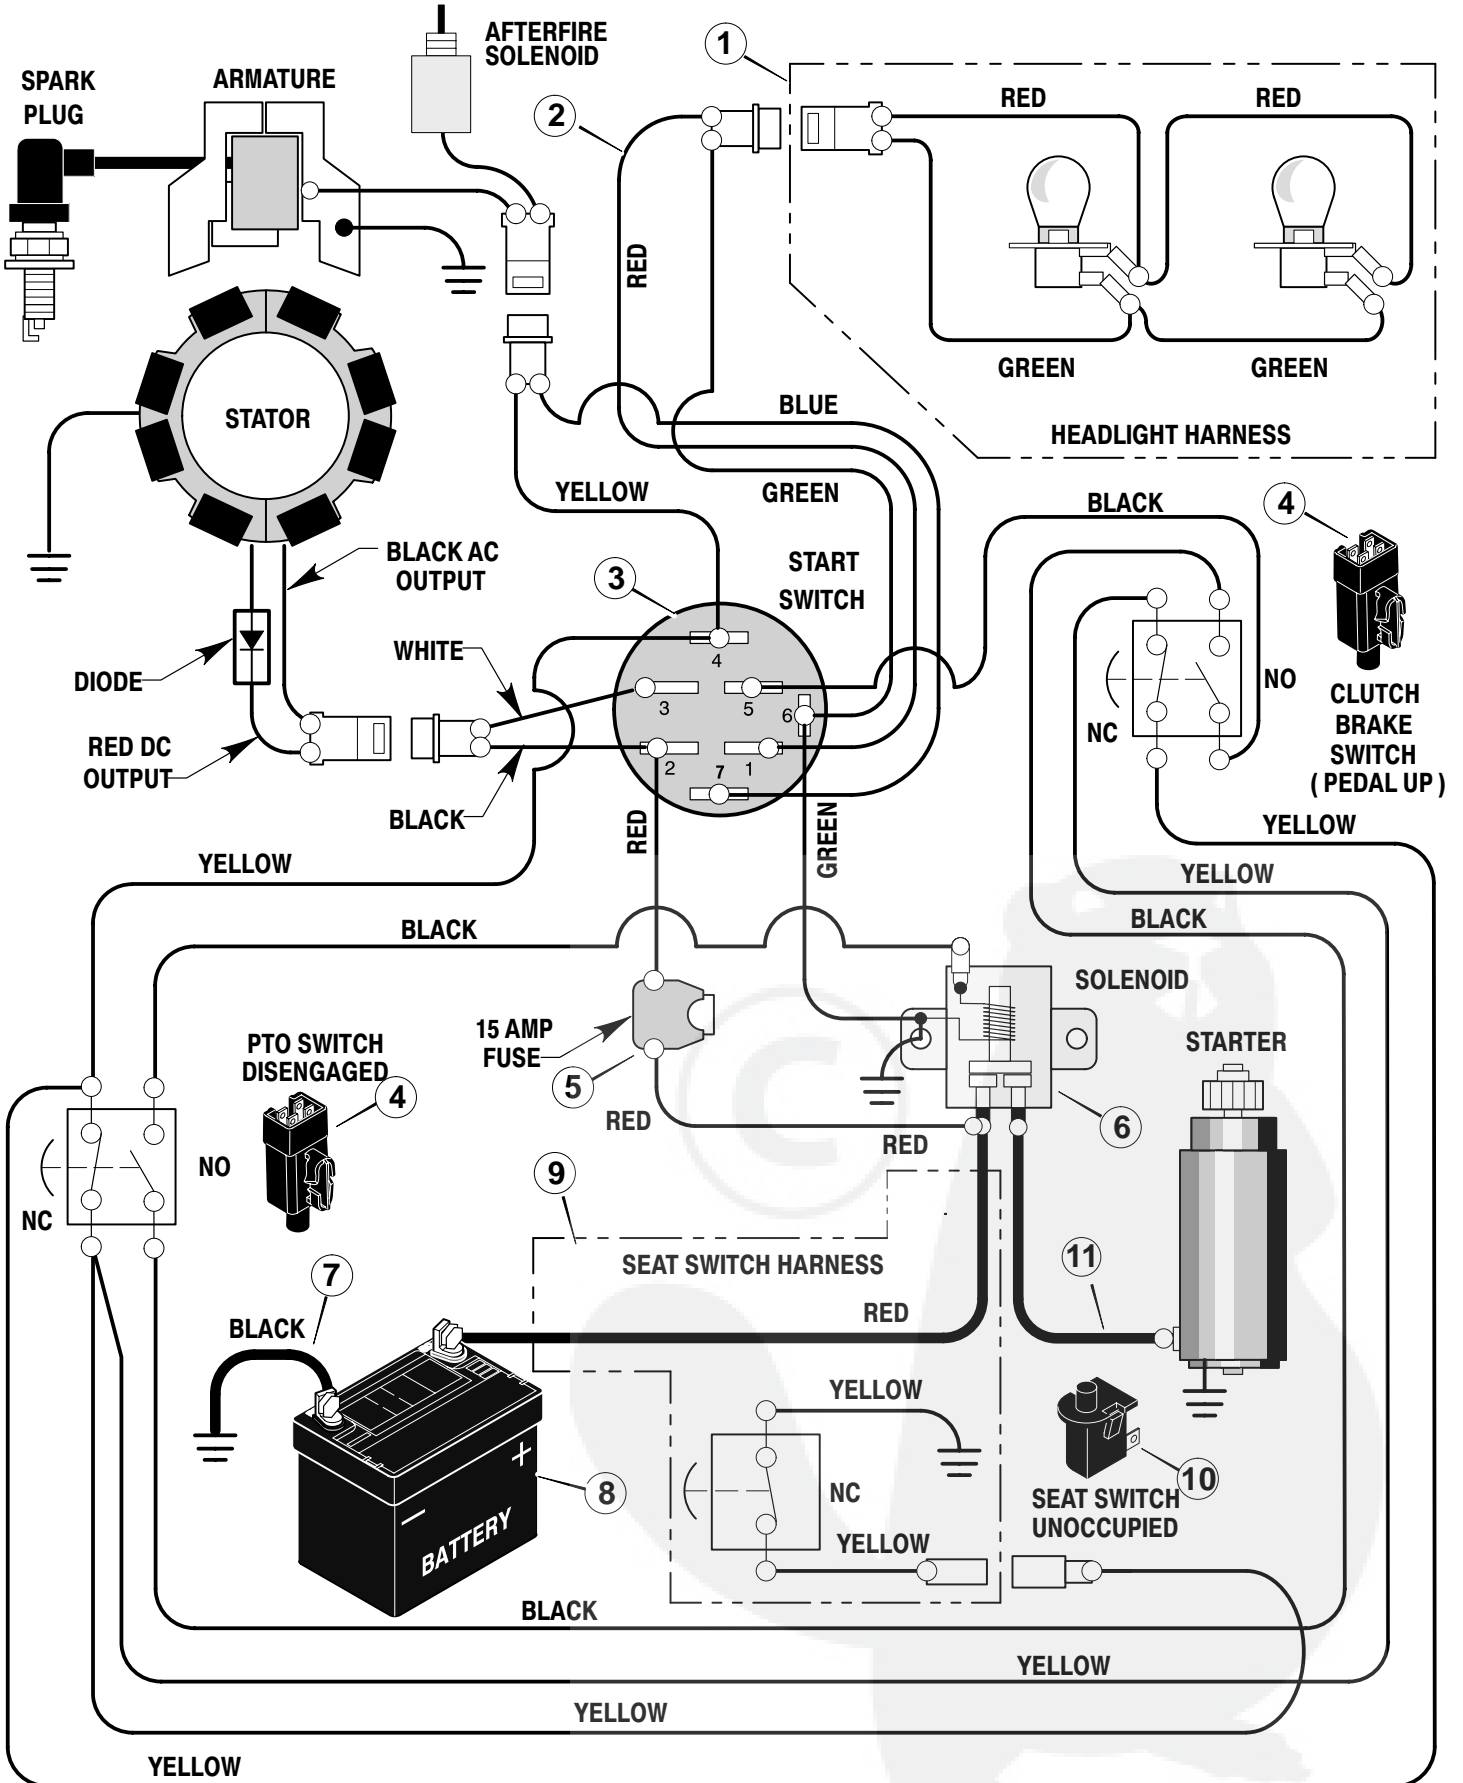

Key No.	Description	Part No.
1	Fuel Cap	92317
2	Fuel Tank	94073
3	Hose Clamp	91174
4	Fuel Line	23717
5	Hose Clamp	91174
6	Screw	26x201
7	Plate, Engine	94006E701
8	Throttle Control	91989
9	Engine*	—
10	Bolt, Engine Mount	25x7
11	Stack Pulley Assembly	94139Z
12	Lockwasher	19x35
13	Bolt, Hex	1x140
14	Washer	17x170
15	Screw	26x249
16	Gasket	91309
17	Muffler	91271
18	Deflector, Muffler	94099Z
19	Screw	26x208
20	Bolt, Hex	1x134
21	Guide, Belt	93349Z
22	Nut, Flange	15x79Z
23	Guide, Belt	94066Z
24	Shield, Heat	91277 SE
26	Screw	26x253

* Parts are available from a Briggs & Stratton Authorized Service Center. See "Engines, Gasoline" or "Gasoline Engines" in the yellow pages of the telephone directory.

MODEL 38502x66A

REPAIR PARTS ELECTRICAL SYSTEM