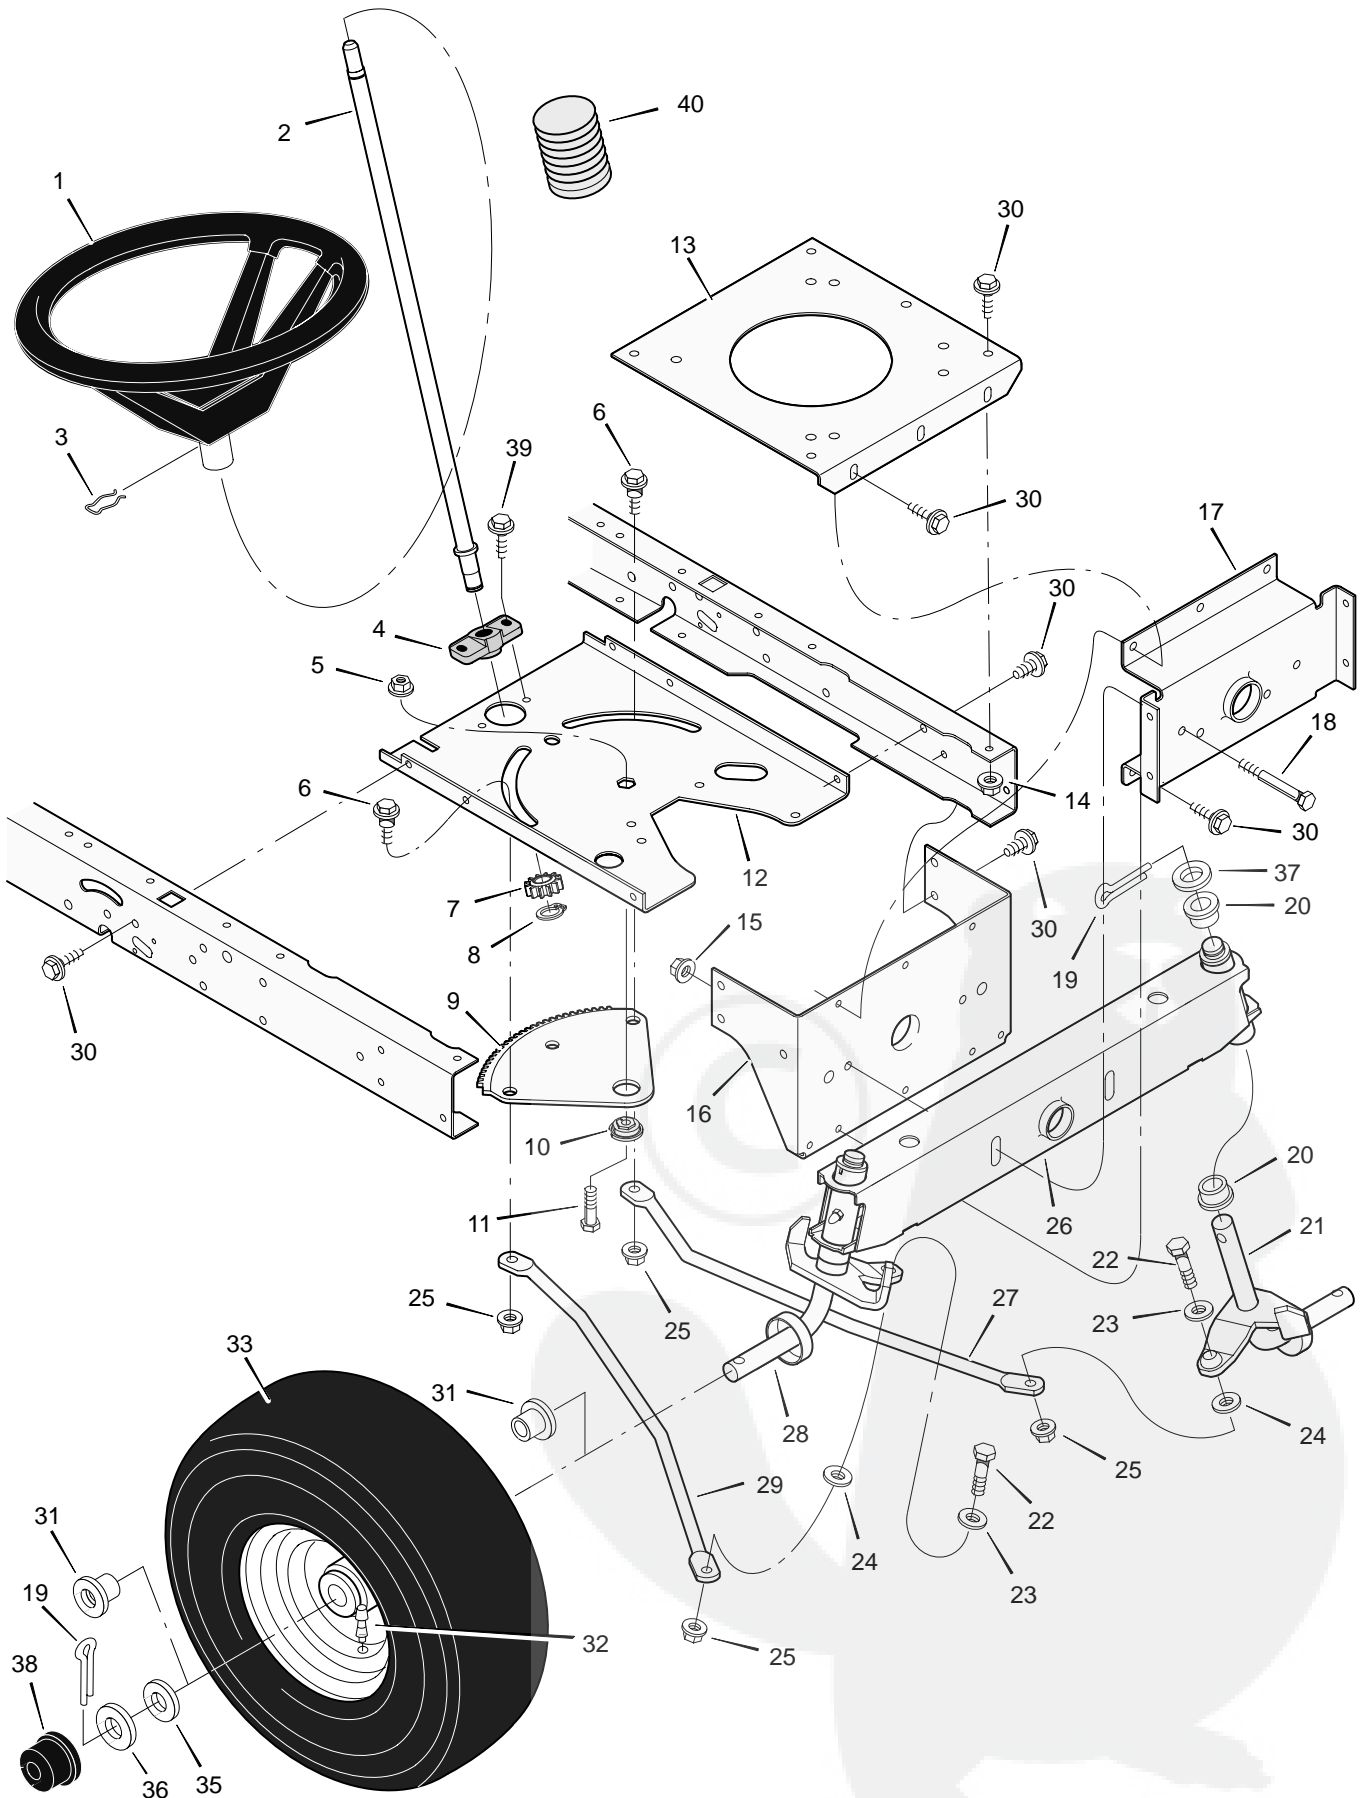

MODEL 38502x66A

REPAIR PARTS MOTION DRIVE

Key No.	Description	Part No.	Key No.	Description	Part No.
1	Bolt, Shoulder	9x39	30	Belt, Motion Drive	37x87
2	Nut, Hex	15x89	31	Yoke, Shift	94031Z
3	Arm, Idler	94040Z	32	Pin, Hair	31x6
4	Rod, Clutch	94041Z	33	Washer	17x148
5	Nut	15x79	34	Washer	18x32
6	Washer	17x102	35	Bolt	1x145
7	Grip	92697	36	Transaxle **	—
8	Pin, Cotter	30x20	37	Nut	15x88
9	Lever, Shift	94043Z	38	Key, Woodruff	20697
10	Washer	17x53	39	Bolt	1x124
11	Link, Shift	94044Z	40	Bracket, Transaxle	94008E701
12	Nut, Adjuster	21920	41	Pulley	91179
13	Grip	92724	42	Spacer	94132
14	Rod, Parking Brake	94152Z	43	E-Ring	11x7
15	Nut, Adjuster	94815	44	Pulley, Drive	91807
16	Bracket, Shift	94034E701	45	Key, Square	21553
17	Screw	26x249	46	Washer	17x160
18	Nut	15x84	47	Spacer, Transaxle	87x100
19	Link	94042Z	48	Stem, Valve	24373
20	Bolt, Shoulder	9x54	49	Tire *	91923
21	Spring, Extension	165x116	—	Tube	407049
22	Bracket, Shifter	94033E701	50	Wheel & Tire Assembly	92288-601
23	Frame, Right	94000E701	51	Washer	17x115
24	Screw	25x12	52	E-Ring	11x3
25	Frame, Left	94001E701	53	Hub Cap (Optional)	94618
26	Latch, Parking Brake	94045ZE701	54	Guide, Belt	93349
27	Pedal	21544	55	Pin, Hair	31x4
28	Lever, Brake/Clutch	94038E701	56	Spring, Extension	165x115
29	Bracket, Pedal	94035E701	57	Spring, Extension	165x92

* When you order a tire, make sure to give the brand name of the tire so that the tread pattern on the tire will match.

** For information on Replacement Parts see the Central Parts Distributor in your area.

MODEL 38502x66A

REPAIR PARTS STEERING