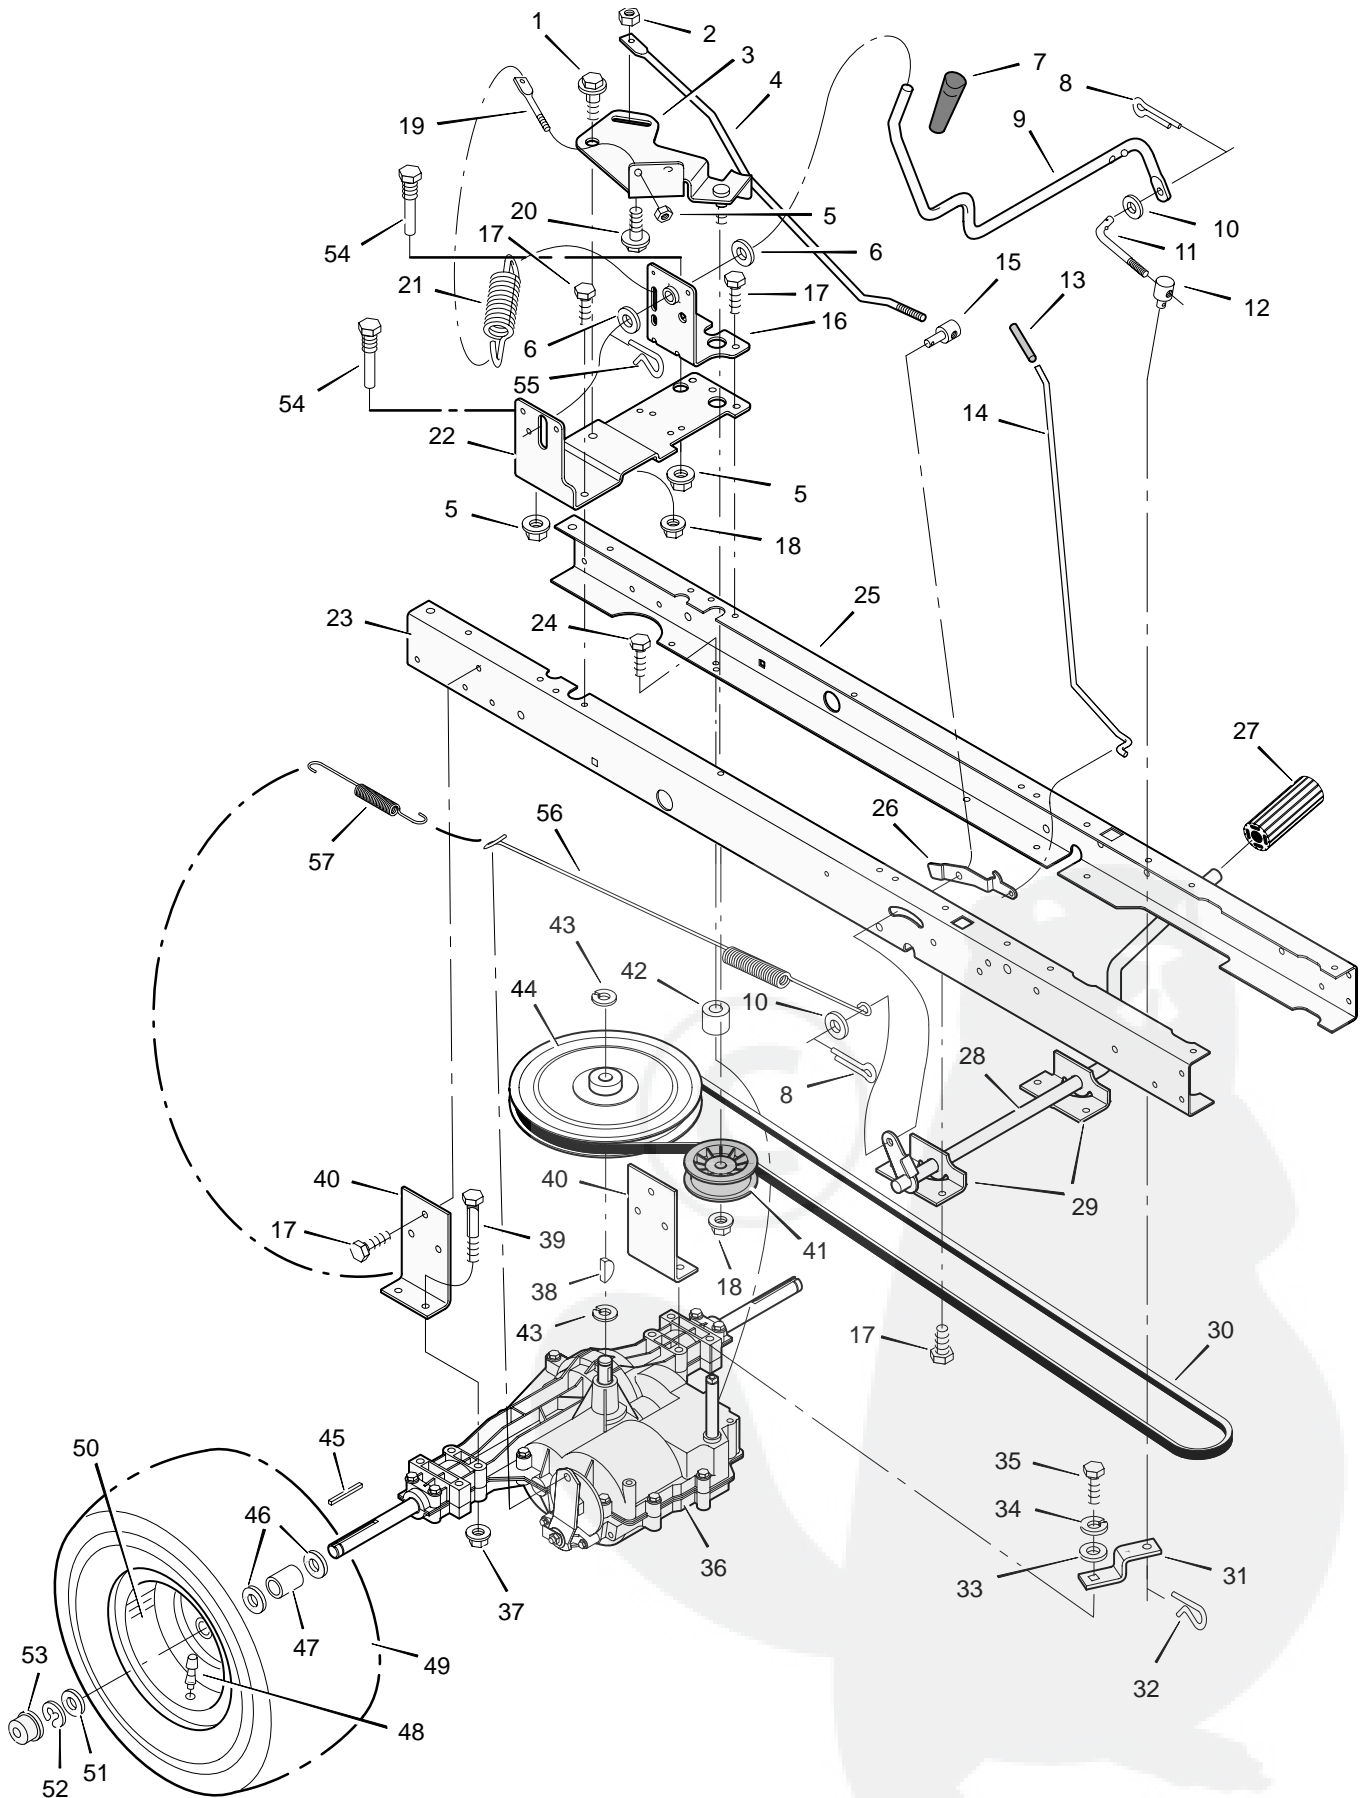

MODEL 38502x66A

REPAIR PARTS MOTION DRIVE

MODEL 38502x66A

REPAIR PARTS MOTION DRIVE

Key No.	Description	Part No.	Key No.	Description	Part No.
1	Bolt, Shoulder	9x39	30	Belt, Motion Drive	37x87
2	Nut, Hex	15x89	31	Yoke, Shift	94031Z
3	Arm, Idler	94040Z	32	Pin, Hair	31x6
4	Rod, Clutch	94041Z	33	Washer	17x148
5	Nut	15x79	34	Washer	18x32
6	Washer	17x102	35	Bolt	1x145
7	Grip	92697	36	Transaxle **	—
8	Pin, Cotter	30x20	37	Nut	15x88
9	Lever, Shift	94043Z	38	Key, Woodruff	20697
10	Washer	17x53	39	Bolt	1x124
11	Link, Shift	94044Z	40	Bracket, Transaxle	94008E701
12	Nut, Adjuster	21920	41	Pulley	91179
13	Grip	92724	42	Spacer	94132
14	Rod, Parking Brake	94152Z	43	E-Ring	11x7
15	Nut, Adjuster	94815	44	Pulley, Drive	91807
16	Bracket, Shift	94034E701	45	Key, Square	21553
17	Screw	26x249	46	Washer	17x160
18	Nut	15x84	47	Spacer, Transaxle	87x100
19	Link	94042Z	48	Stem, Valve	24373
20	Bolt, Shoulder	9x54	49	Tire *	91923
21	Spring, Extension	165x116	—	Tube	407049
22	Bracket, Shifter	94033E701	50	Wheel & Tire Assembly	92288-601
23	Frame, Right	94000E701	51	Washer	17x115
24	Screw	25x12	52	E-Ring	11x3
25	Frame, Left	94001E701	53	Hub Cap (Optional)	94618
26	Latch, Parking Brake	94045ZE701	54	Guide, Belt	93349
27	Pedal	21544	55	Pin, Hair	31x4
28	Lever, Brake/Clutch	94038E701	56	Spring, Extension	165x115
29	Bracket, Pedal	94035E701	57	Spring, Extension	165x92

* When you order a tire, make sure to give the brand name of the tire so that the tread pattern on the tire will match.

** For information on Replacement Parts see the Central Parts Distributor in your area.