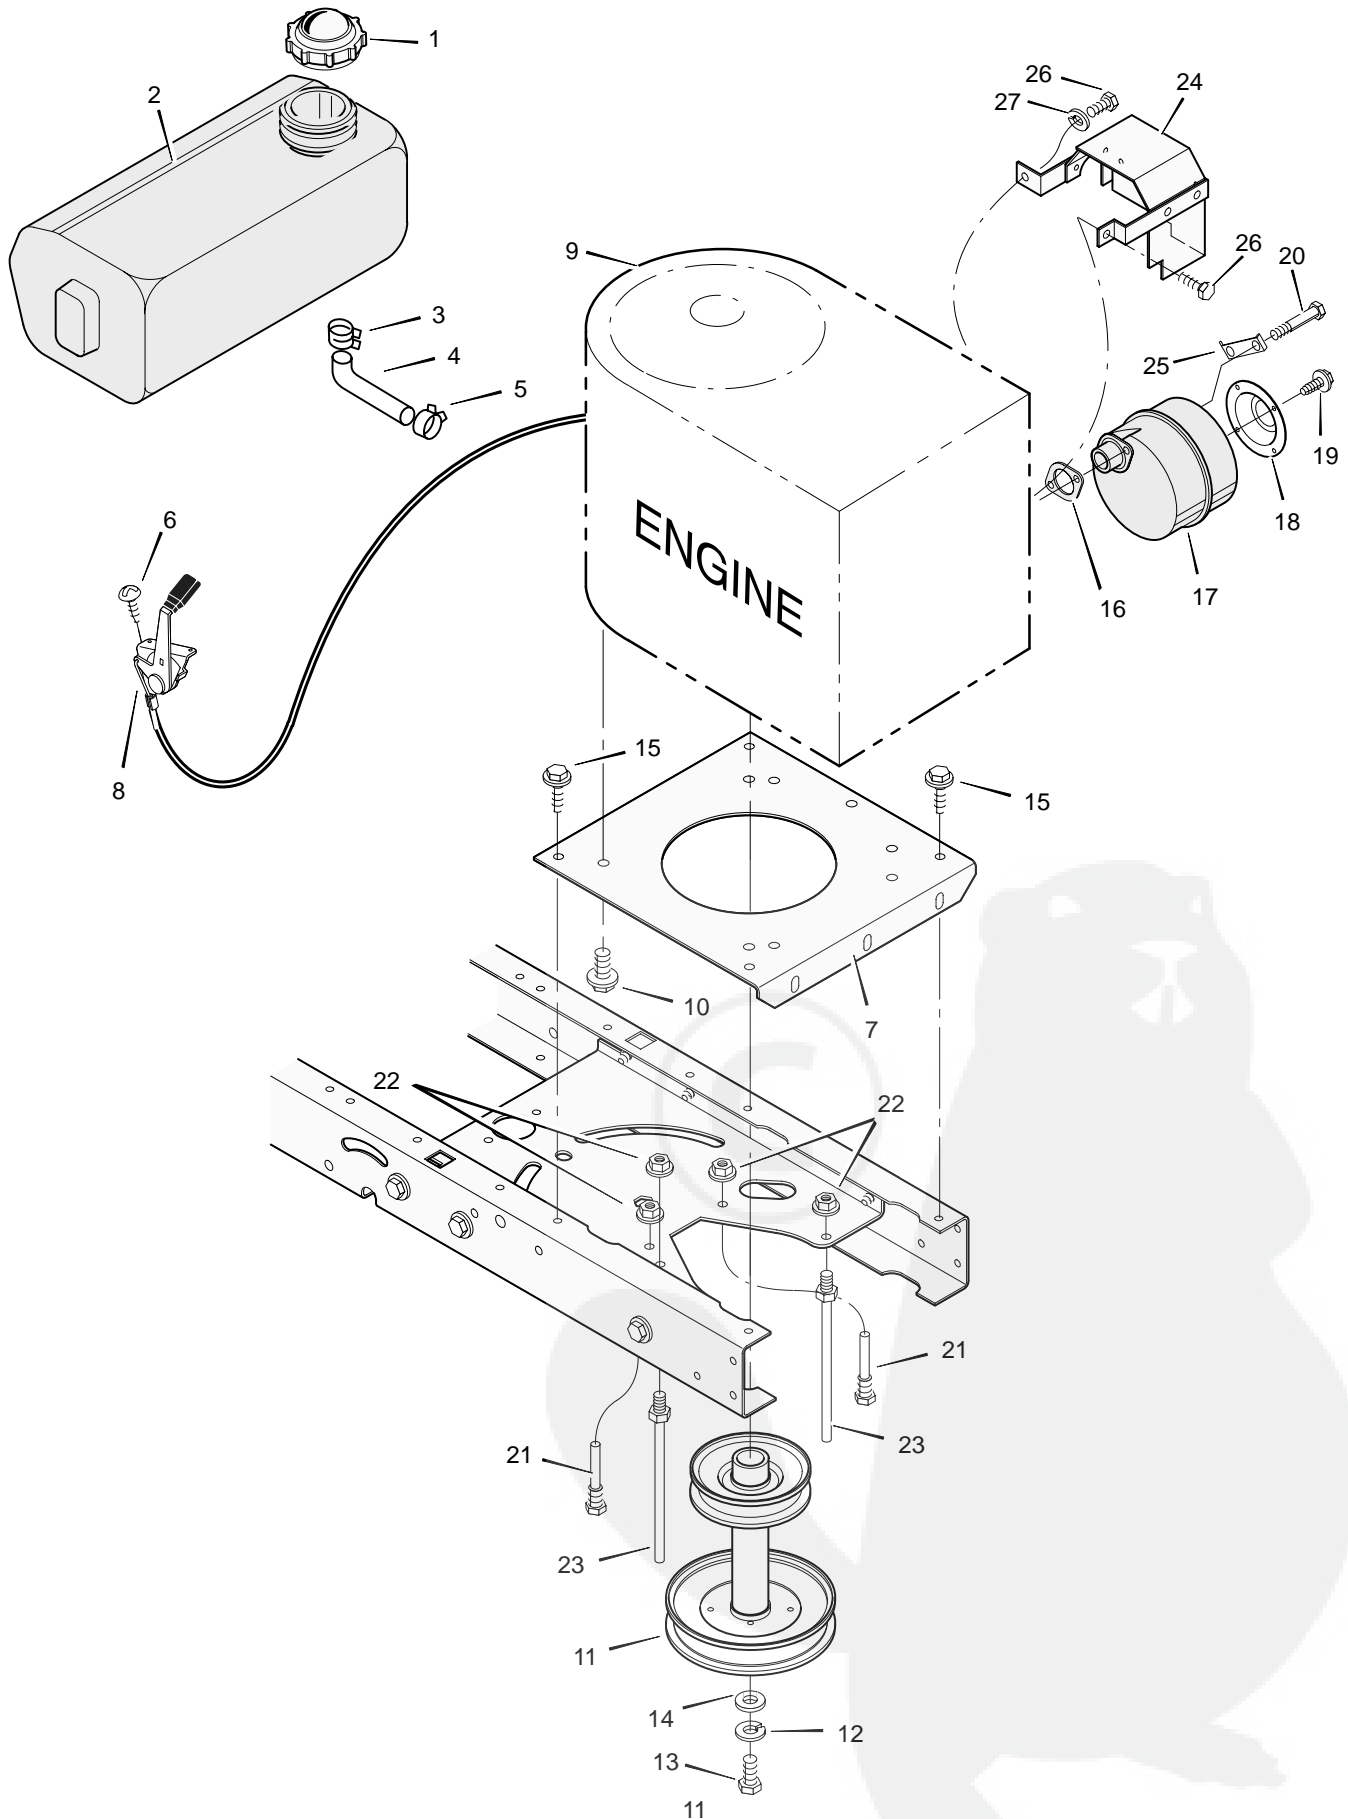

MODEL 38516x70A

REPAIR PARTS ENGINE MOUNT

MODEL 38516x70A

REPAIR PARTS ENGINE MOUNT

Key No.	Description	Part No.
1	Fuel Cap	92317
2	Fuel Tank	92342
3	Hose Clamp	95197
4	Fuel Line	23717
5	Hose Clamp	95197
6	Screw	26x201
7	Plate, Engine	94006E700
8	Throttle Control	92371
9	Engine*	—
10	Bolt, Engine Mount	25x7
11	Stack Pulley Assembly	690439 Z
12	Lockwasher	19x35
13	Bolt, Hex	1x140
14	Washer	18x32
15	Screw	26x249
16	Gasket	91309
17	Muffler	91271
18	Deflector, Muffler	23740 Z
19	Screw	26x208
20	Bolt, Hex	1x134
21	Guide, Belt	93349
22	Nut, Flange	15x79 Z
23	Guide, Belt	94066
24	Shield, Heat	92381
25	Lock, Screw	92378
26	Screw	26x263
27	Washer	18X32

* Parts are available from an engine Authorized Service Center. See "Engines, Gasoline" or "Gasoline Engines" in the yellow pages of the telephone directory.