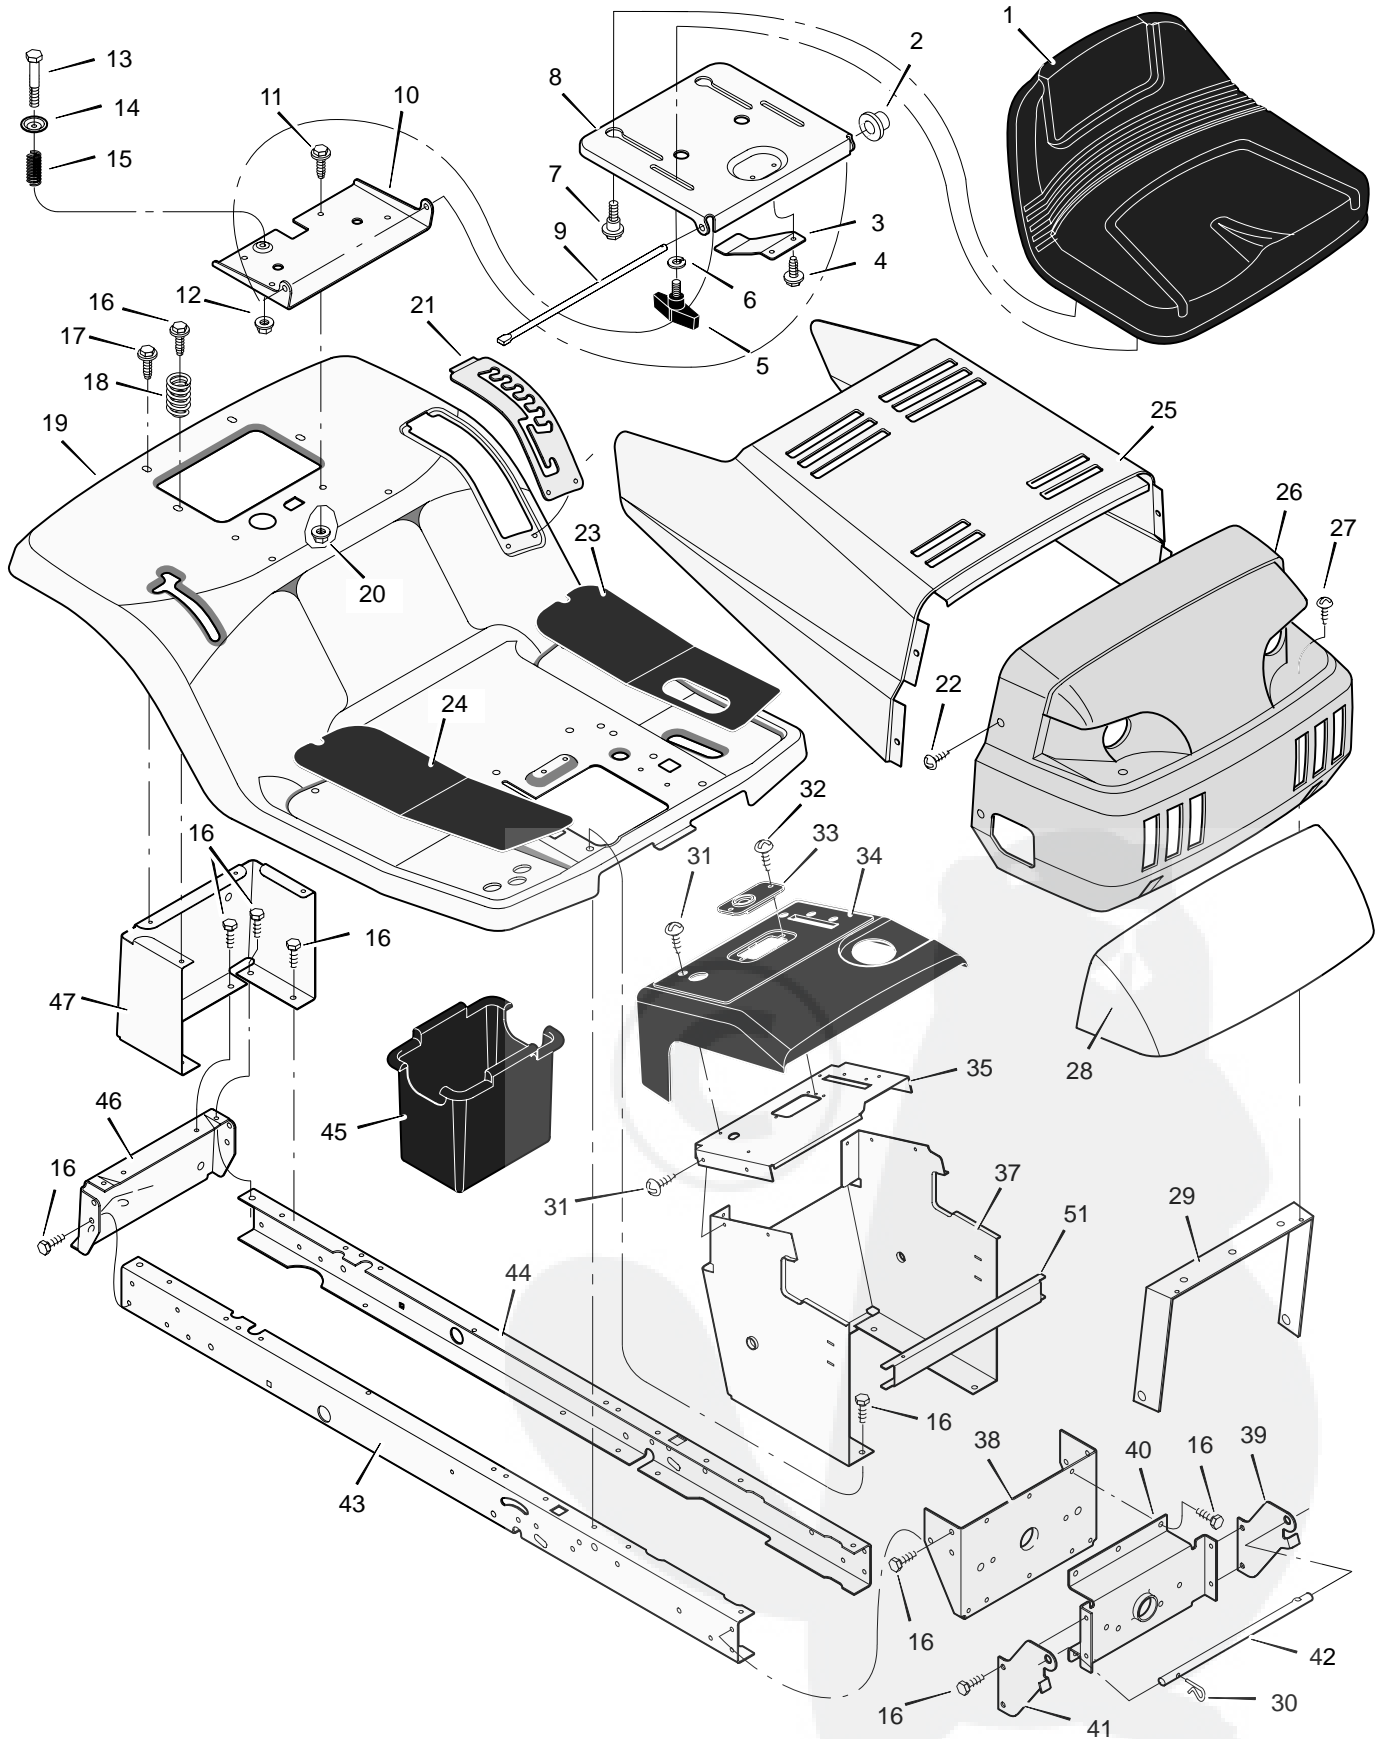

MODEL 38516x70A

REPAIR PARTS CHASSIS & HOOD

MODEL 38516x70A

REPAIR PARTS CHASSIS & HOOD

Key No.	Description	Part No.	Key No.	Description	Part No.
1	Seat	94162	28	Lens	92369
2	Cap, Push On	28x23	29	Brace, Grille	92448
3	Spring	94057	30	Pin, Hair	31x4
4	Screw	26x229	31	Screw	26x270
5	Bolt, Wing	94160	32	Screw	26x239
6	Washer	17x47 Z	33	Bearing, Steering	94214
7	Bolt, Shoulder	9x56	34	Dash	94218E700
8	Support, Seat	94154E700	35	Plate, Dash	94211E700
9	Rod, Pivot	94156 Z	36	Panel, Access	93007E700
10	Bracket, Pivot	94153E700	37	Support, Dash	95323E700
11	Bolt	1x45	38	Bracket, Rear Hanger	94013E700
12	Nut	15x89	39	Support, Left Grille	94213E700
13	Bolt, Shoulder	9x55	40	Axle, Hanger	94007E700
14	Washer	94155 Z	41	Support, Right Grille	94212E700
15	Spring	164x31	42	Rod, Pivot	92332 Z
16	Screw	26x249	43	Frame, Right	690206E700
17	Screw	26x263	44	Frame, Left	690207E700
18	Spring	164x30	45	Container, Battery	94069
19	Deck, Seat	95249E020	46	Plate, Hitch	94002E700
20	Nut	15x88	47	Panel, Rear	690434E700
21	Plate, Index	94829E700	51	Channel	94215E700
23	Mat, Left	94999	—	Decal, Hood	44x7723
24	Mat, Right	94998	—	Decal, Shifter	44x6278
25	Hood	92333E020	—	Decal, Warning Symbols	44x6815
26	Grille Assembly (Includes Lens)	92367E700	—	Instruction Book & Parts List	F-99808
27	Screw	26x239