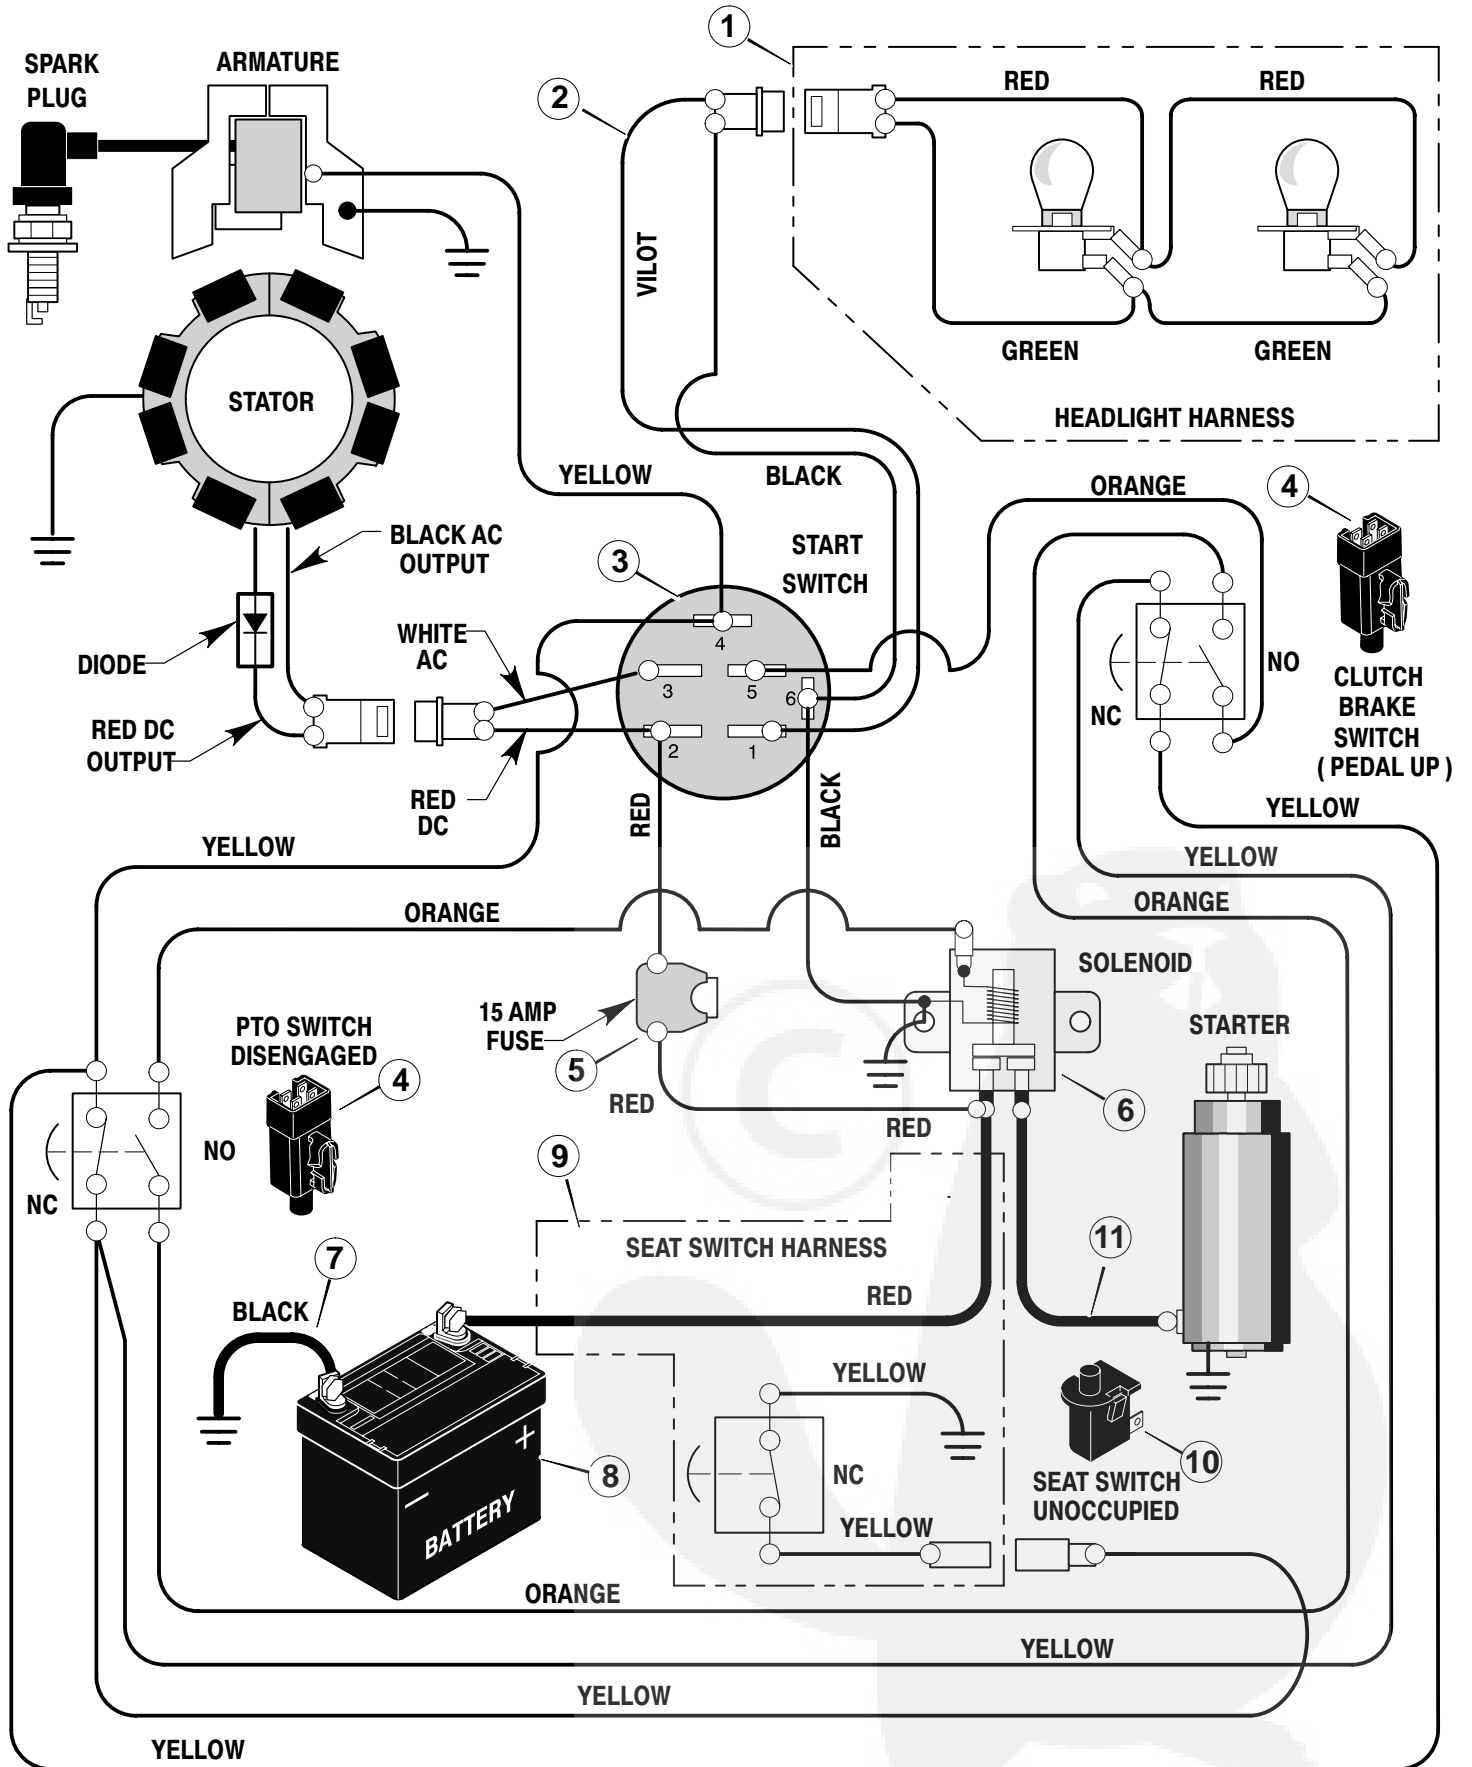

MODEL 38516x70A

REPAIR PARTS ENGINE MOUNT

Key No.	Description	Part No.
1	Fuel Cap	92317
2	Fuel Tank	92342
3	Hose Clamp	95197
4	Fuel Line	23717
5	Hose Clamp	95197
6	Screw	26x201
7	Plate, Engine	94006E700
8	Throttle Control	92371
9	Engine*	—
10	Bolt, Engine Mount	25x7
11	Stack Pulley Assembly	690439 Z
12	Lockwasher	19x35
13	Bolt, Hex	1x140
14	Washer	18x32
15	Screw	26x249
16	Gasket	91309
17	Muffler	91271
18	Deflector, Muffler	23740 Z
19	Screw	26x208
20	Bolt, Hex	1x134
21	Guide, Belt	93349
22	Nut, Flange	15x79 Z
23	Guide, Belt	94066
24	Shield, Heat	92381
25	Lock, Screw	92378
26	Screw	26x263
27	Washer	18X32

* Parts are available from an engine Authorized Service Center. See "Engines, Gasoline" or "Gasoline Engines" in the yellow pages of the telephone directory.

MODEL 38516x70A

REPAIR PARTS ELECTRICAL SYSTEM