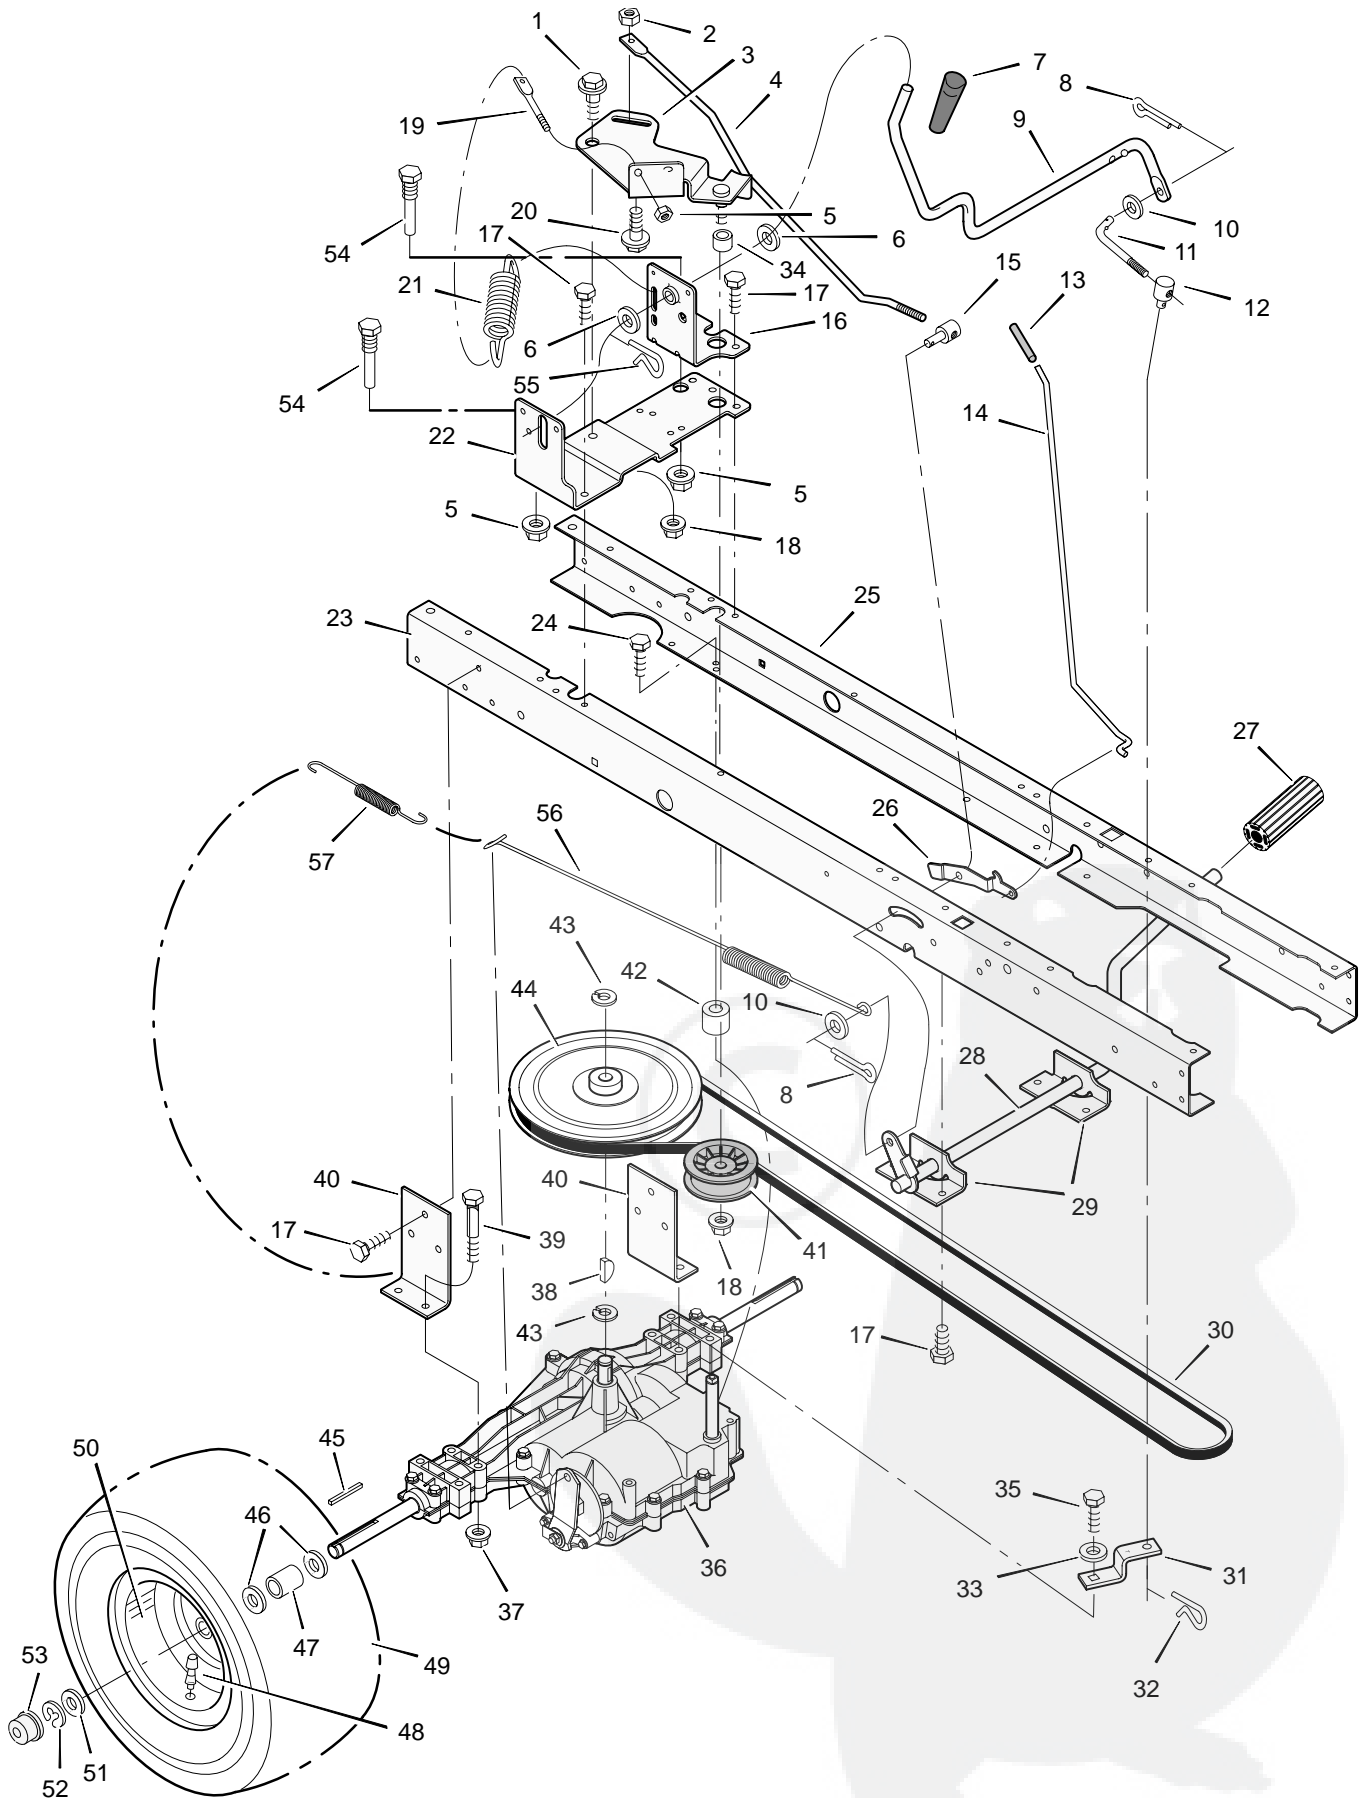

MODEL 38516x70A

REPAIR PARTS MOTION DRIVE

MODEL 38516x70A

REPAIR PARTS MOTION DRIVE

Key No.	Description	Part No.	Key No.	Description	Part No.
1	Bolt, Shoulder	9x39	30	Belt, Motion Drive	37x87
2	Nut, Hex	15x89	31	Yoke, Shift	94031Z
3	Arm, Idler	690173 Z	32	Pin, Hair	31x6
4	Rod, Clutch	94041 Z	33	Washer	17x148
5	Nut	15x79	34	Spacer	690369
6	Washer	17x102	35	Bolt	6x105
7	Grip	92697	36	Transaxle **	—
8	Pin, Cotter	30x20	37	Nut	15x88
9	Lever, Shift	94043 Z	38	Key, Woodruff	20697
10	Washer	17x47 Z	39	Bolt	1x155
11	Link, Shift	94044 Z	40	Bracket, Transaxle	94008E700
12	Nut, Adjuster	21920	41	Pulley	690409
13	Grip	91079	42	Spacer	94132
14	Rod, Parking Brake	94152 Z	43	E-Ring	11x7
15	Nut, Adjuster	94815	44	Pulley, Drive	95094
16	Bracket, Shift	94034E700	45	Key, Square	21553
17	Screw	26x249	46	Washer	17x160
18	Nut	15x84	47	Spacer, Transaxle	87x105 Z
19	Mount, Stud Spring	94042 Z	48	Stem, Valve	24373
20	Bolt, Shoulder	9x54	49	Tire *	91923
21	Spring, Extension	165x116	—	Tube	407049
22	Bracket, Shifter	690166E700	50	Wheel & Tire Assembly	92288-601
23	Frame, Right	690206E700	51	Washer	17x195
24	Screw	25x12	52	E-Ring	11x3
25	Frame, Left	690207E700	53	Hub Cap	94618
26	Latch, Parking Brake	94045 Z	54	Guide, Belt	93349
27	Pedal	21544	55	Pin, Hair	31x4
28	Lever, Brake/Clutch	94038E700	56	Spring, Extension	165x115
29	Bracket, Pedal	94035E700	57	Spring, Extension	165x92

* When you order a tire, make sure to give the brand name of the tire so that the tread pattern on the tire will match.

** For information on Replacement Parts see the Central Parts Distributor in your area.