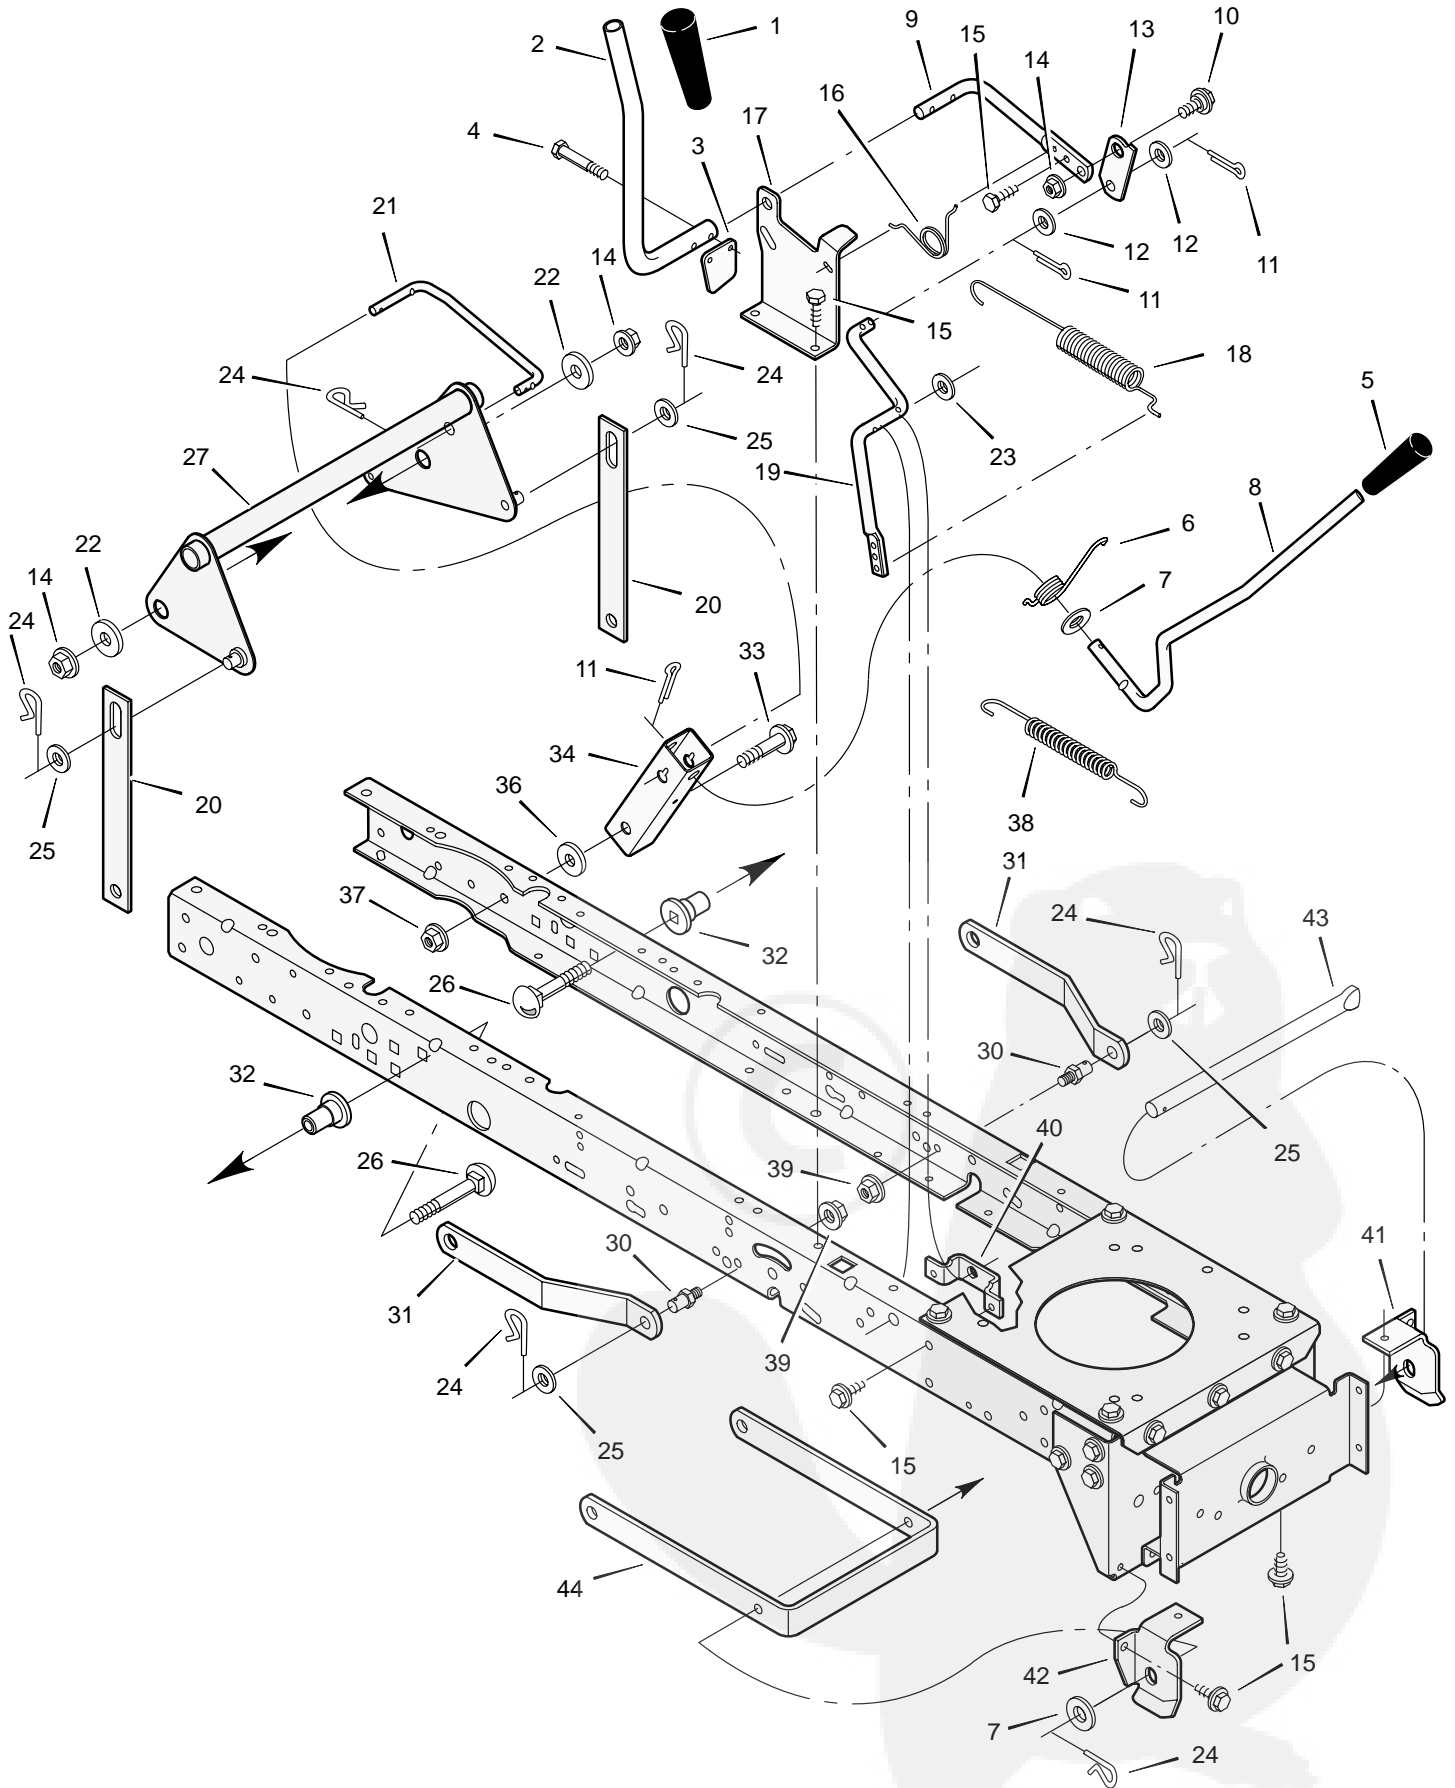

MODEL 38516x70A

REPAIR PARTS MOWER HOUSING SUSPENSION

MODEL 38516x70A

REPAIR PARTS MOWER HOUSING SUSPENSION

Key No.	Description	Part No.	Key No.	Description	Part No.
1	Grip	92698	22	Washer	17x168
2	Handle	94157 Z	23	Washer	17x57
3	Pad, Switch	94022 Z	24	Pin, Hair	31x4
4	Bolt	25x3	25	Washer	17x91 Z
5	Grip	92697	26	Bolt, Carriage	2x85
6	Spring	166x40	27	Lever Assembly, Lift	690363E700
7	Washer	17x103	30	Pin	94067
8	Lever, Lift	94195 Z	31	Bracket, Rear Suspension	94055E700
9	Lever, PTO	94017 Z	32	Spacer, Lifter	690151
10	Bolt, Shoulder	9x39	33	Bolt, Shoulder	9x53
11	Pin, Cotter	30x20	34	Bracket, Pivot	94015E700
12	Washer	17x102	36	Washer	17x191
13	Link, PTO	94004 Z	37	Nut, Flange	15x84
14	Nut, Flange	15x84	38	Spring	165x131
15	Screw	26x249	39	Nut, Flange	15x68
16	Spring	166x39	40	Bracket, PTO	94005E700
17	Bracket, PTO	94018E700	41	Hanger, Left Deck	94027E700
18	Spring	165x118	42	Hanger, Right Deck	94026E700
19	Crank, PTO	690394E700	43	Rod, Hanger	94158Z
20	Link, Lift	690212E700	44	Bracket, Suspension	94058E700
21	Link, Lift Handle	690122E700