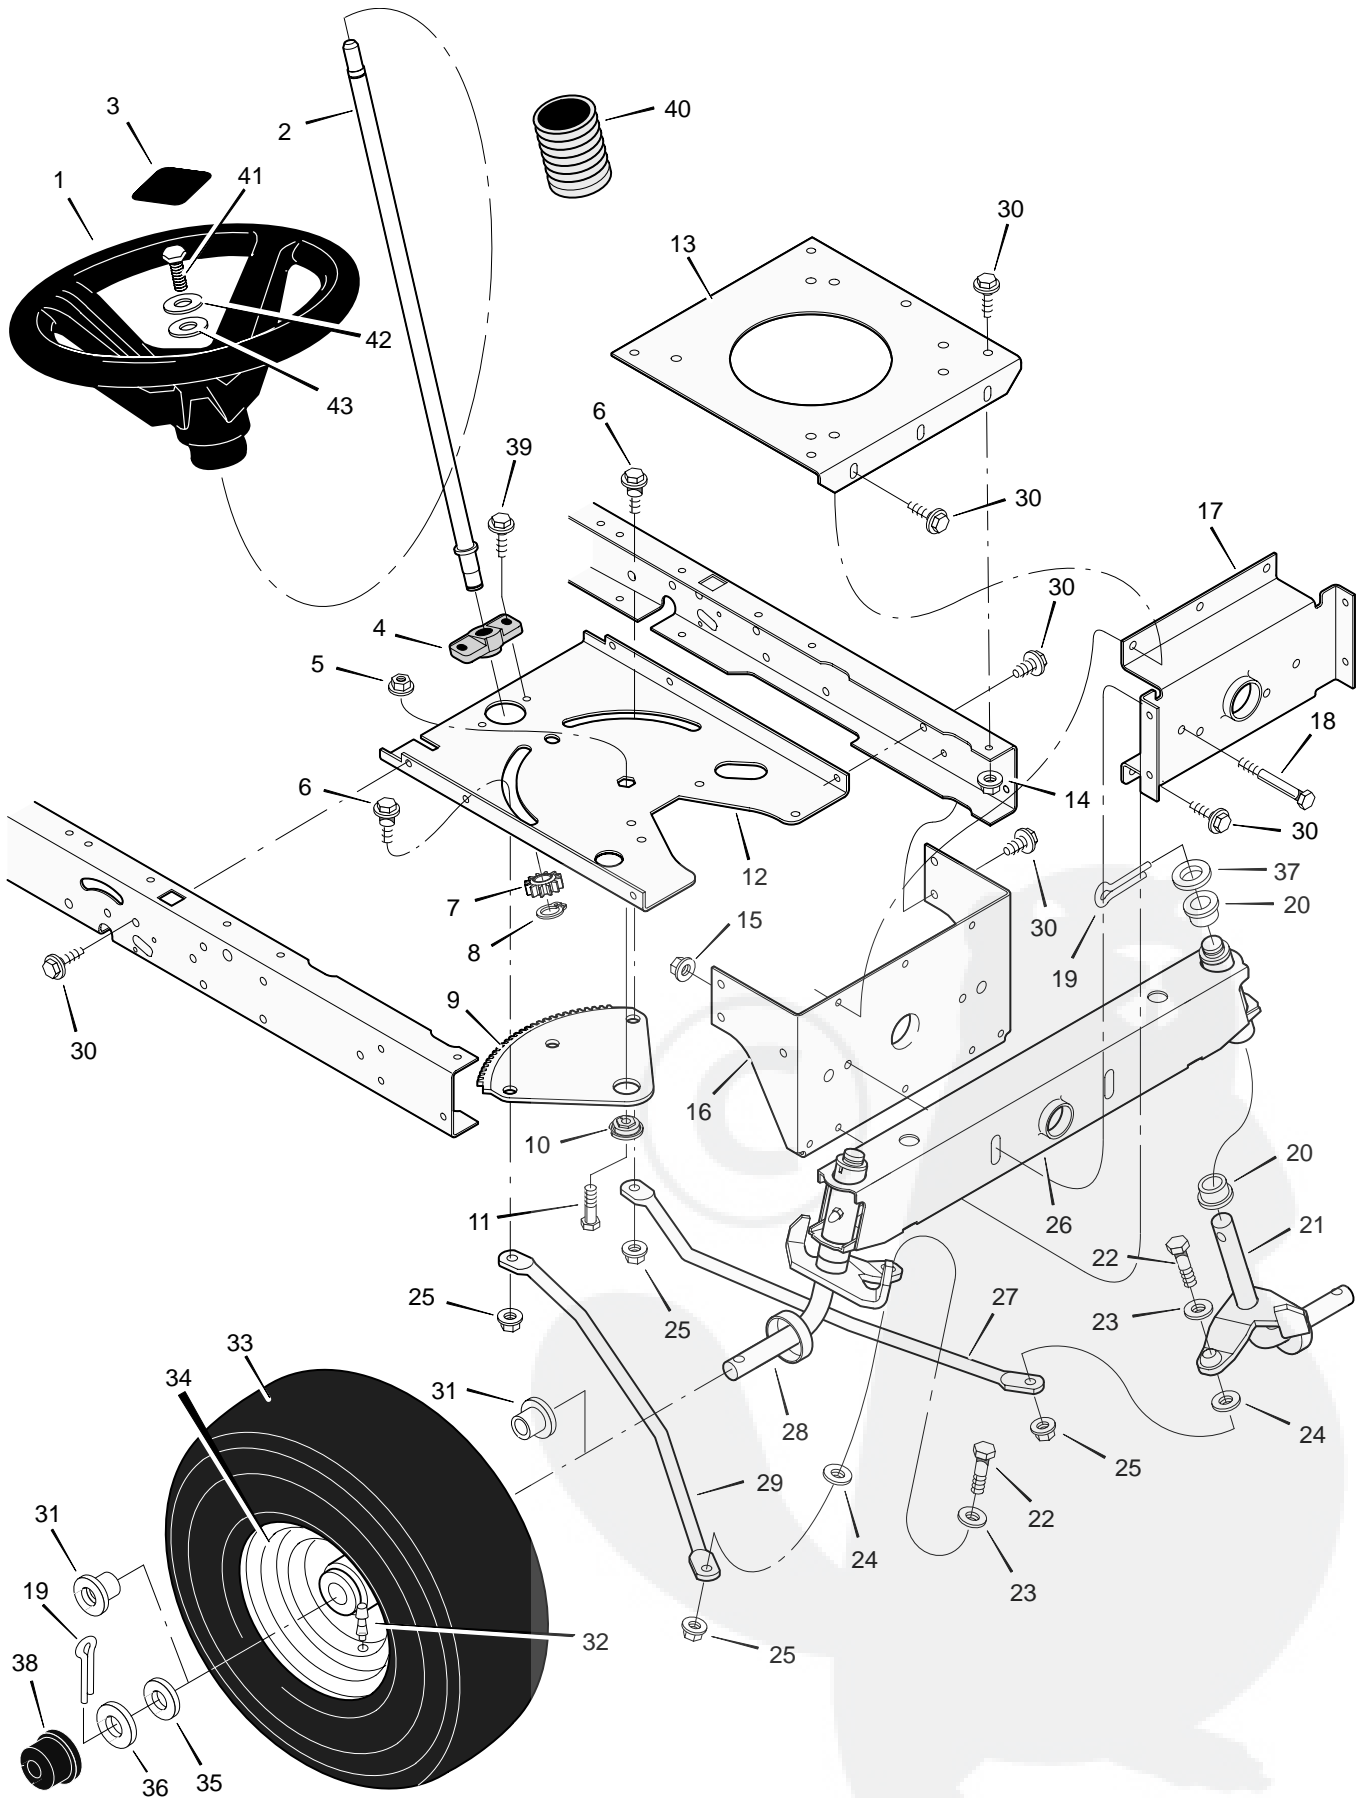

MODEL 38516x70A

REPAIR PARTS STEERING

MODEL 38516x70A

REPAIR PARTS STEERING

Key No.	Description	Part No.	Key No.	Description	Part No.
1	Wheel, Steering	95336	23	Washer	17x104
2	Post, Steering	94520	24	Washer	17x53 Z
3	Insert, Steering Wheel	95338	25	Nut, Flange	15x84
4	Bearing	94124	26	Axle Assembly	690210E700
5	Nut, Flange	15x113	27	Drag Link, Left	95329E700
6	Bolt, Shoulder	9x57	28	Spindle Assembly, Right	94575E700
7	Gear, Pinion	94122E700	29	Drag Link, Right	95328E700
8	Ring, Snap	11x25	30	Screw	26x249
9	Gear, Sector	94121E700	31	Bearing, Wheel	91334
10	Bearing	94123	32	Stem, Valve	24373
11	Bolt	1x84	33	Tire *	91912
12	Plate, Steering	690167E700	—	Tube	407924
13	Plate, Engine	94006E700	34	Wheel and Tire Assembly	94578-601
14	Nut, Flange	15x88	35	Washer	17x195
15	Nut, Flange	15x118	36	Washer	17x192
16	Bracket, Hanger	94013E700	37	Washer	17x113
17	Axle, Hanger	94007E700	38	Hub Cap	94618
18	Bolt	1x146	39	Screw	26x267
19	Pin, Cotter	30x49	40	Bellows	54789
20	Bearing	690150	41	Bolt	1x158
21	Spindle Assembly, Left	94576E700	42	Lockwasher	18x32
22	Bolt	1x111	43	Washer	17x146 Z

* When you order a tire, make sure to give the brand name of the tire so that the tread pattern on the tire will match.