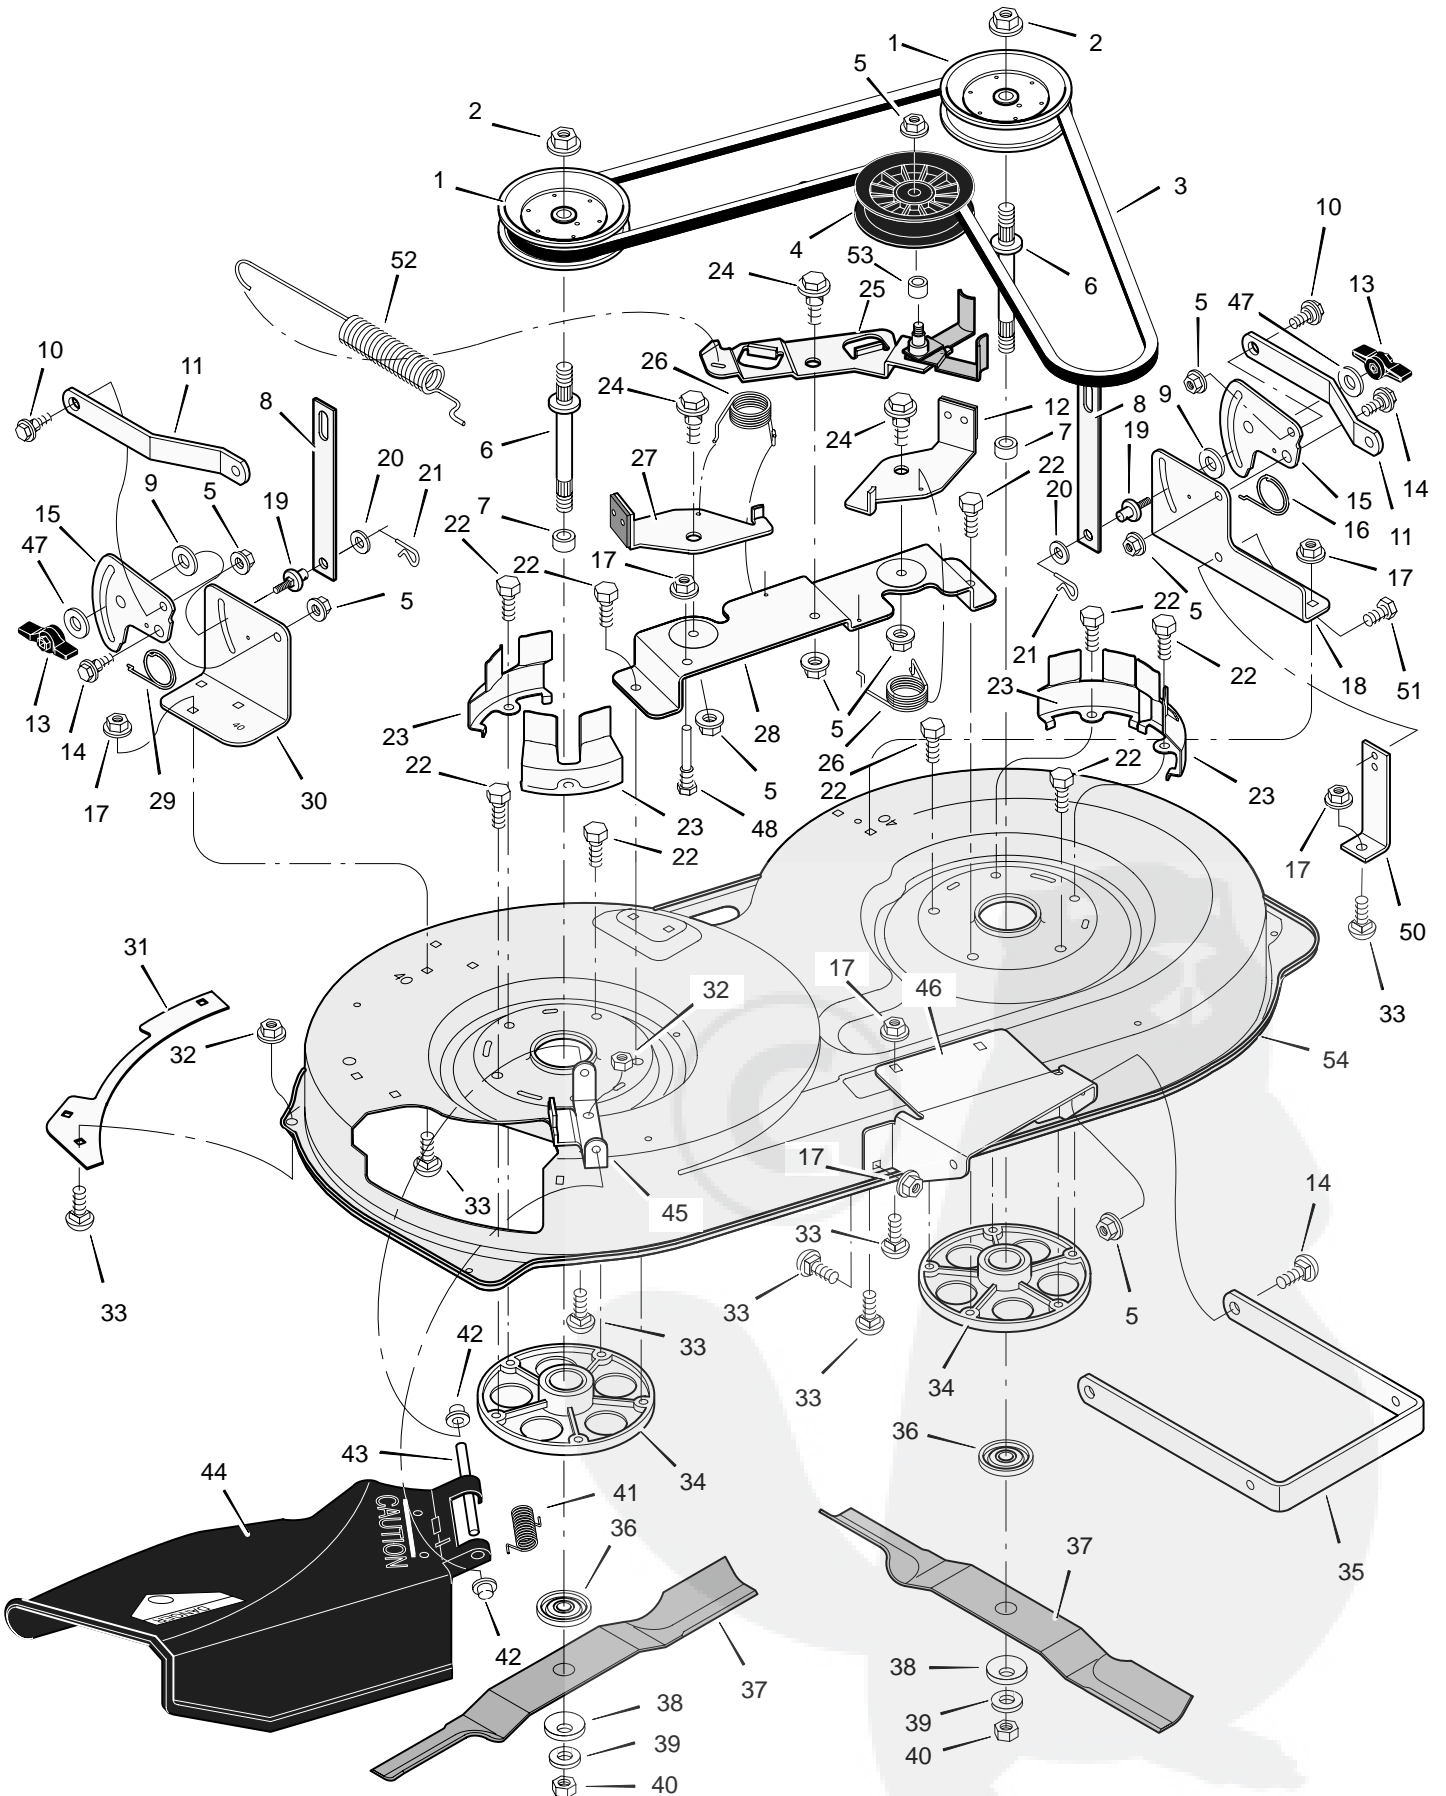

MODEL 38516x70A

REPAIR PARTS MOWER HOUSING

MODEL 38516x70A

REPAIR PARTS MOWER HOUSING

Key No.	Description	Part No.	Key No.	Description	Part No.
1	Pulley, Jackshaft	92852	28	Bracket Assembly, Brake	94059E700
2	Nut, Hex	15x121	29	Spring	166x42
3	Belt, Mower Drive	37x86	30	Bracket, Right Suspension	94052E700
4	Pulley, Idler	91801	31	Plate	91770E700
5	Nut, Flange	15x84	32	Nut, Flange	15x88
6	Jackshaft	94129	33	Bolt, Carriage	2x53
7	Spacer	94130	34	Mandrel	90905
8	Link, Lift	690212E700	35	Bracket, Suspension	94058E700
9	Pad, Friction	94137	36	Adapter, Blade	92466
10	Bolt, Shoulder	9x52	37	Blade	94913E701
11	Bracket, Suspension	94055E700	38	Washer	17x166
12	Pad Assembly, Left Brake	94049E700	39	Washer	17x165
13	Knob	94068	40	Nut	15x100
14	Bolt, Shoulder	9x51	41	Spring	166x4
15	Plate, Suspension	94128E700	42	Cap, Push On	28x23
16	Spring	166x43	43	Rod, Pivot	94957 Z
17	Nut, Flange	15x79	44	Deflector Assembly	94707
18	Bracket, Suspension	94054E700	45	Bracket, Deflector	94956E700
19	Pin, Hanger	95194	46	Bracket, Front Hanger	94062E700
20	Washer	17x103	47	Washer	17x45 Z
21	Pin, Cotter	31x4	48	Guide, Belt	94781
22	Bolt	25x7	50	Bracket, Support	94681E700
23	Cover, Pulley	94051E700	51	Screw	26x249
24	Bolt, Shoulder	9x39	52	Spring, Extension	165x118
25	Arm, Idler	690408	53	Spacer	690369
26	Spring	166x41	54	Housing, Blade *	94060E700
27	Pad Assembly, Right Brake	94047E700	1-54	Complete Mower Housing Assembly	776000

* Includes Key No. 17, 18, 30, 31, 32, 33, 45, 46, 47 and 51.