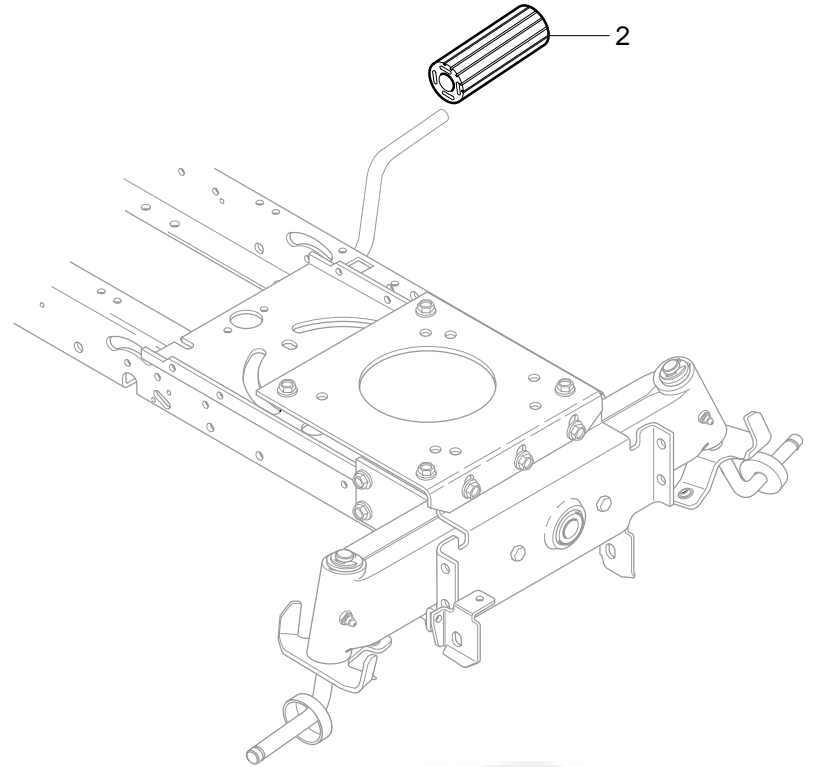

Key No.	Description	Part No.
1	Ignition Key	327349
2	Cover, Pedal Brake/Clutch	21544
3	Steering Wheel	95184
4	Insert, 4-Spoke	711325
5	Footrest Pad RH	95438
6	Footrest Pad LH	95437
7	Ratchet Fastener	311087
8	Seat	95444
9	Shoulder Bolt 5/16-18	711654