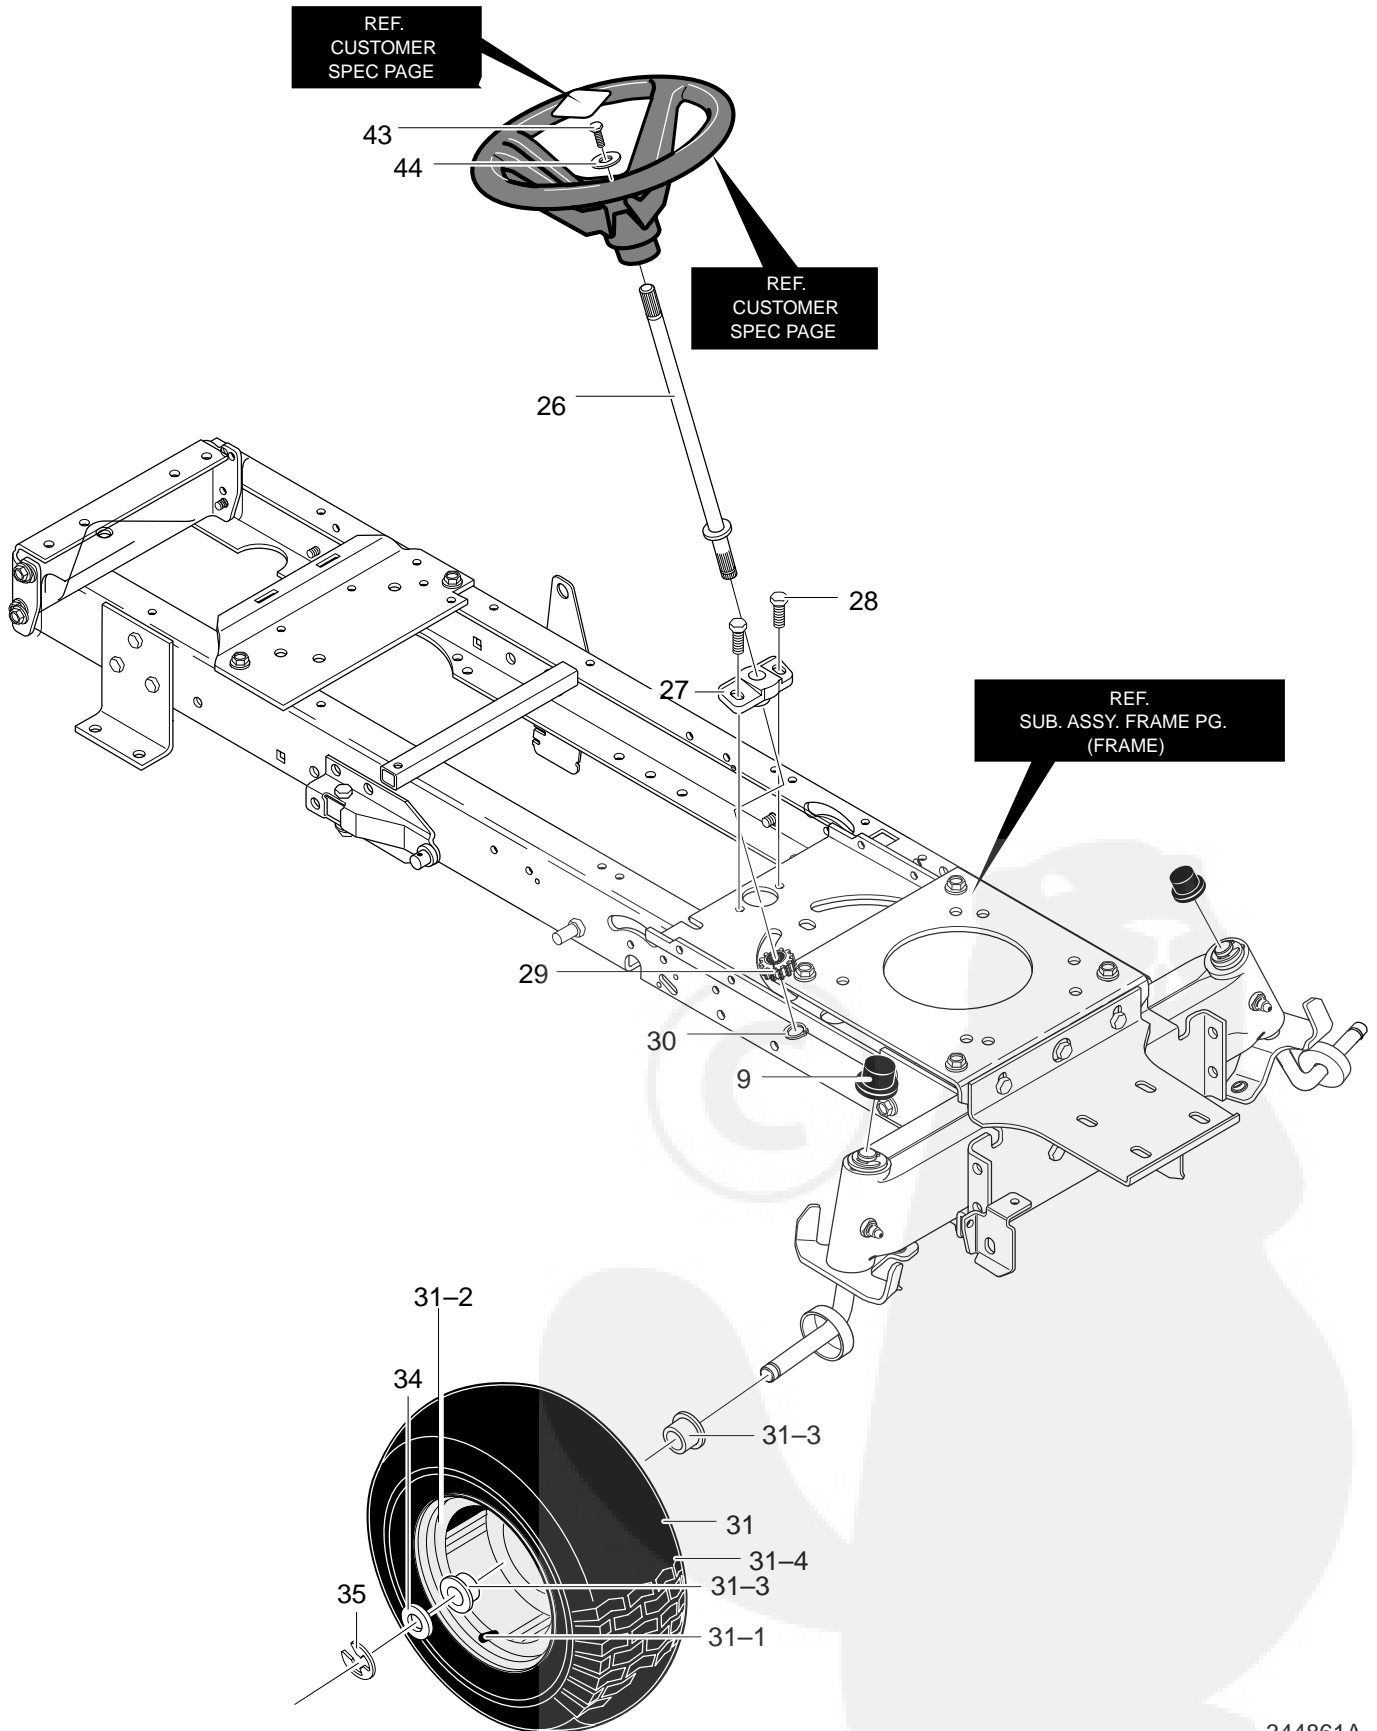

Key No.	Description	Part No.
9	Dust Hb Cap	94618
26	Shaft, Steering	94520
27	Bearing-Lower	94124
28	Screw, 5/16-18x.75	711606
29	Gear, Pinion	94122
30	Retaining Ring	710102
31	Tire & Rim	692641
31-1	Valve Stem	338512
31-2	Rim	338517
31-3	Bearing	338513
31-4	Tire	338514
34	Flatwasher	711758
35	E-Ring	0011x3
43	Screw, 1/4-20x.75	711719
44	Flatwasher	711663
—	Hub Cap	94618