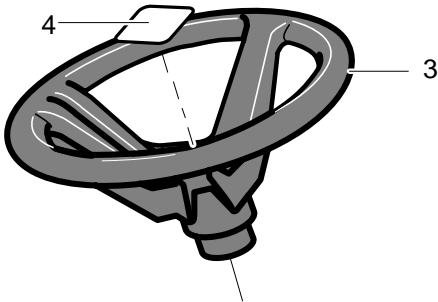

Key No.	Description	Part No.
1	Ignition Key	327349
2	Cover, Pedal Brake/Clutch	21544
3	Steering Wheel	95184
4	Insert, 4-Spoke	711325
5	Footrest Pad RH	95438
6	Footrest Pad LH	95437
7	Ratchet Fastener	311087
8	Seat	95444
9	Shoulder Bolt 5/16-18	711654