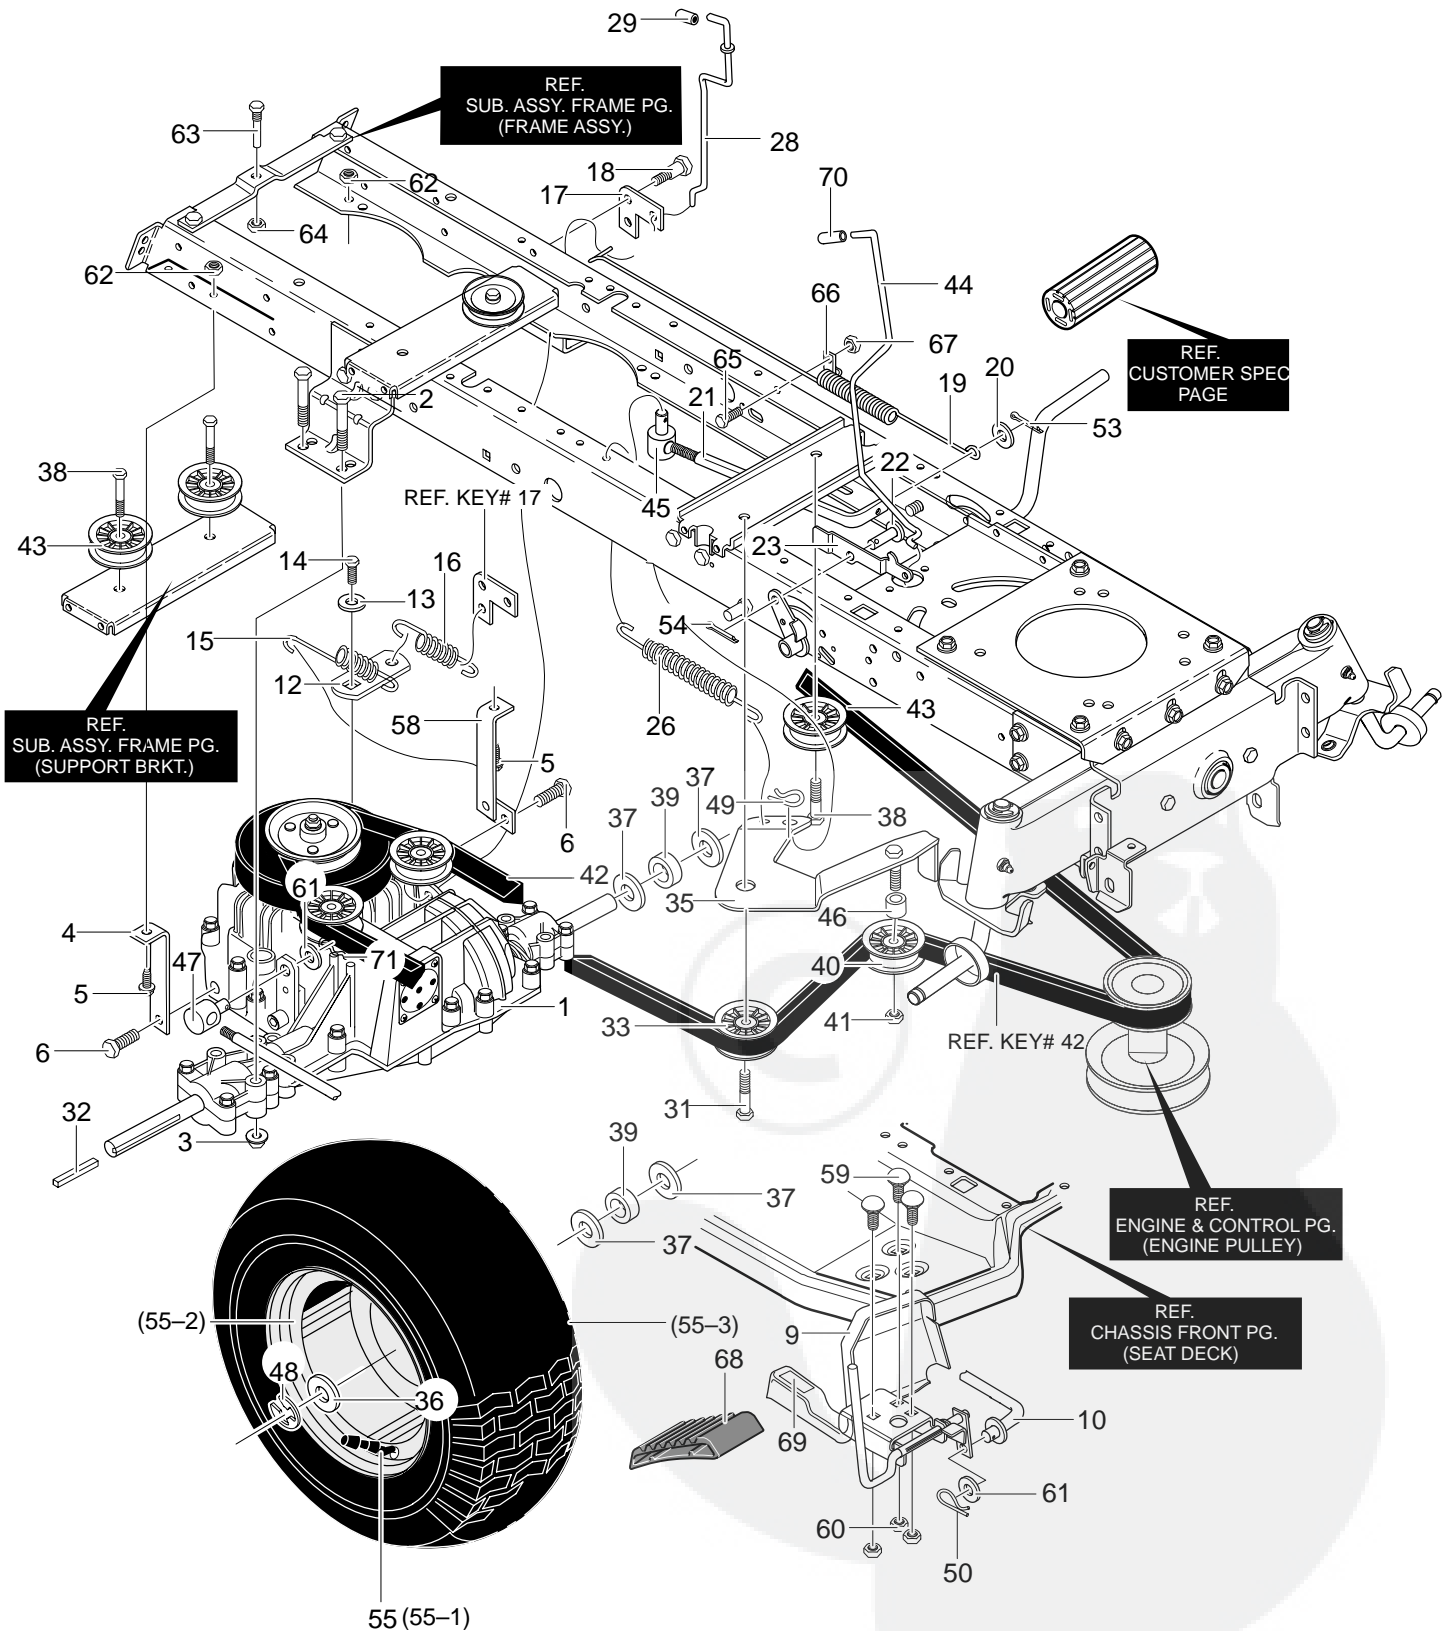

MODEL 40383x58B

REPAIR PARTS MOTION DRIVE

345010B

MODEL 40383x58B

REPAIR PARTS MOTION DRIVE

Key No.	Description	Part No.	Key No.	Description	Part No.
1	Transaxle, MST205	*	41	Nut, 3/8-16	711920
2	Screw, 5/16-18X2.50	711669	42	Belt, V 4L 112.75	94609
3	Nut, 5/16-18	711634	43	Pulley, Idler	1001065
4	Bracket, Stabilizer Hydro	94224-821	44	Park Brake control Rod	690046
5	Screw, 5/16-18x1.00	711893	45	Nut, 5/16-18 Adjusting	711898
6	Screw, 5/16-18x.75	710268	46	Spacer, 1/2 to 17mm	690369
9	Pedal Assy. Hydro	690134-821	47	Adjusting Nut, 1/2-13	711594
10	Rod, Foot Control	690018	48	E-Ring	710103
12	Bracket, Shift	323312	49	Pin, Hair	711659
13	Washer, Transaxle	711895	50	Pin, Hair	711676
14	Screw, 1/4-28x.750	01X145	53	Pin, Cotter	71081
15	Spring, Transaxle	94622	54	Pin, Cotter	71081
16	Spring	326780	55	Tire & Rim	692511
17	Bracket, Disconnect Lever	94621-821	55-1	Valve Stem	338512
18	Bolt, 5/16-18 HSHH	711896	55-2	Rim	338524
19	Spring, Brake	95424	55-3	Tire	338525
20	Washer, Flat	711921	58	Asm., Weld Bracket, Stabilizer	94225-821
21	Rod, Clutch	690016	59	Bolt, Carriage 5/16-18x.75	711688
22	Pin, Clevis	711903	60	Nut, 5/16-18 Hexwdfllk Whiz	710026
23	Latch, Park Brake	95290	61	Flatwasher, .515x.88x.0	711894
26	Spring, Tension	711522	62	Nut, 5/16-18 Hexwdfllk	710026
28	Rod, Disconnect	690015	63	Screw Guide	711745
29	Grip, Hydro Disconnect	690032	64	Nut, 5/16-18 Hexwdfllk Whiz	710026
31	Screw, 3/8-16x1.25	711905	65	Screw, 1/4-20x.50	313686
32	Key, Square	52928	66	Retainer, Wire	711742
33	Pulley, Idler	95531	67	Nut, 1/4-20 Wdfllwhiz-Lk	780285
35	Assy, Idler Arm Traction	94238-821	68	Pedal, Pad Sandpaper	93248
36	Washer, Flat	711758	69	Pad, Toe Sandpaper	93249
37	Washer, Flat	711904	70	Cap, Dump Valve Rod	335980
38	Screw, 3/8-16x1.25	711905	71	Hair Pin	711682
39	Spacer	95274	—	Hubcap	94618
40	Pulley, Idler	690409			

* Contact your nearest transaxle dealer for parts and service.

For information on Replacement Parts see the Central Parts Distributor in your area.