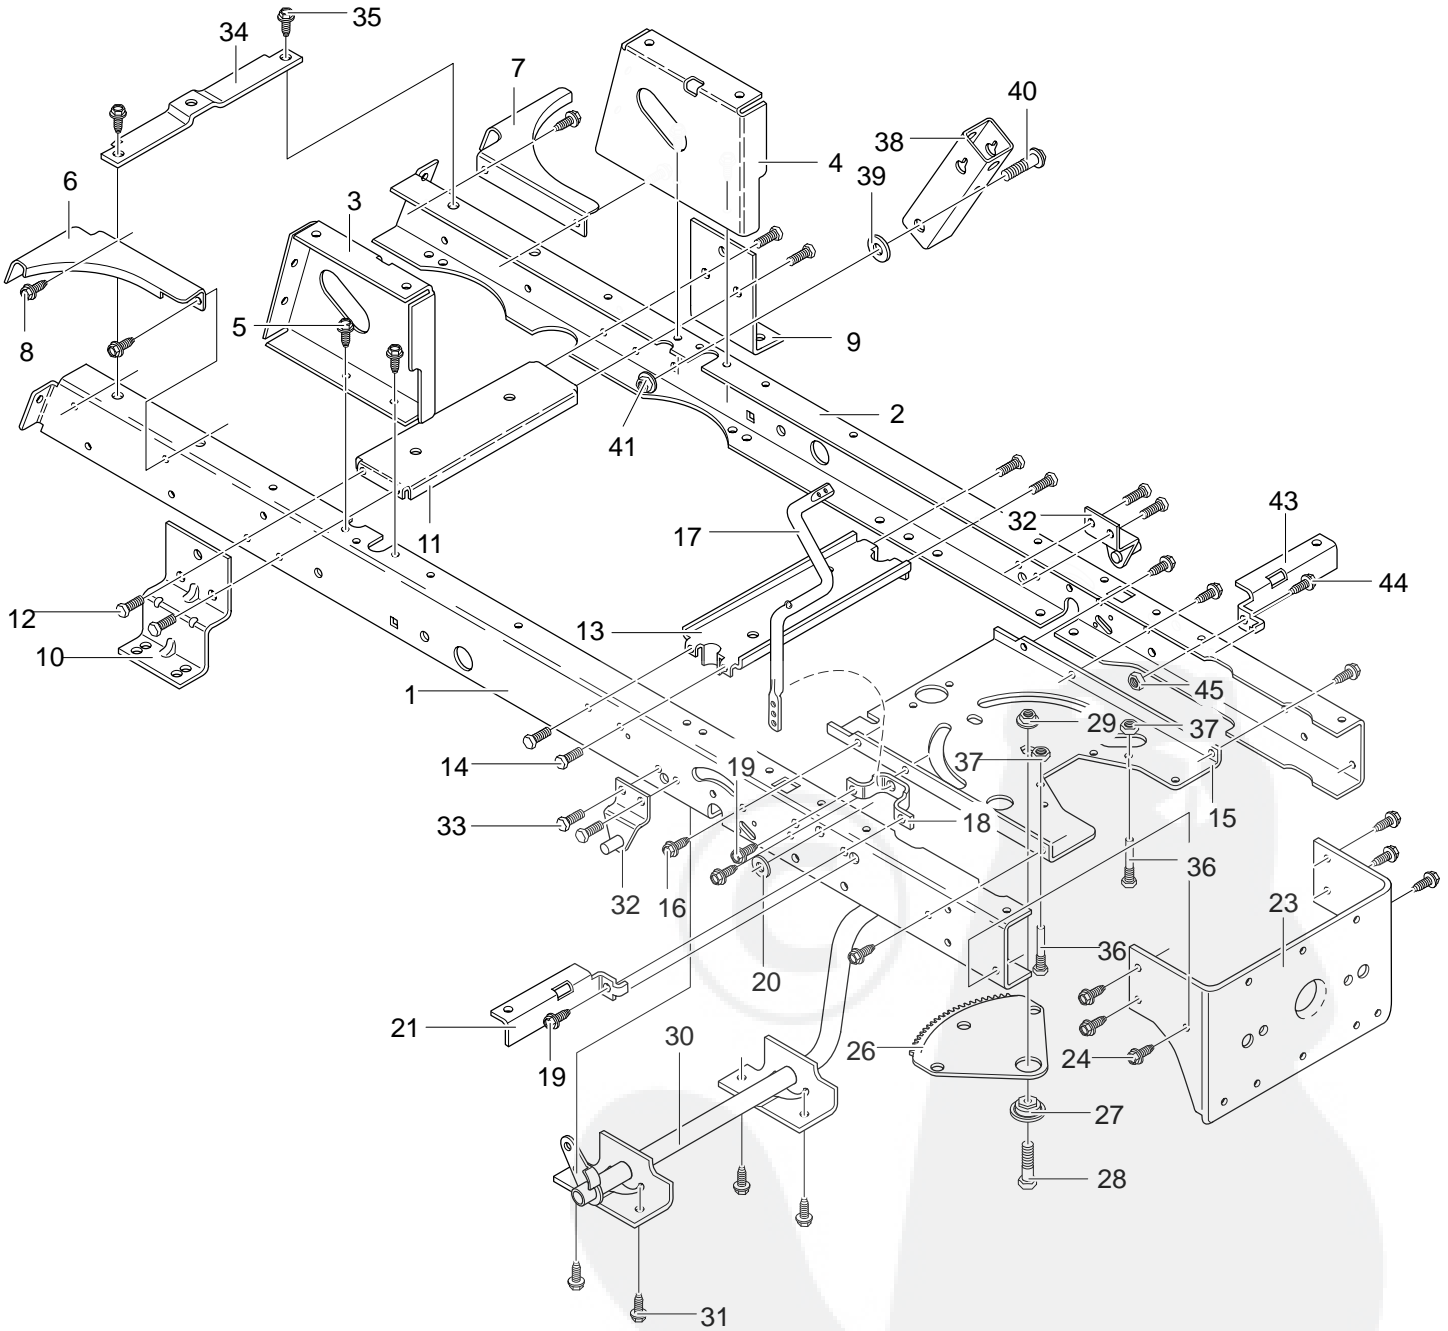

MODEL 40383x58B

REPAIR PARTS FRAME ASSEMBLY

343674A

MODEL 40383x58B

REPAIR PARTS FRAME ASSEMBLY

Key No.	Description	Part No.	Key No.	Description	Part No.
1	Frame, Rail RH	94564	23	Bracket, Hanger Rear	94013
2	Frame, Rail LH	94565	24	Screw, .312-18x.75	26X249
3	Support, Seat RH	94634	26	Gear, Sector	94121
4	Support, Seat LH	94633	27	Bearing, Sector Gear	94123
5	Screw, .312-18x.75	26X249	28	Screw, 5/16-18x1.00	001X84
6	Brace, BackPlate RH	94561	29	Nut, .31-18	15X115
7	Brace, BackPlate LH	94562	30	Clutch/Brake Pedal	94241
8	Screw, 5.312-18x.75	26X249	31	Screw, .312-18x.75	26X249
9	Bracket, Transaxle	94008	32	Bracket, Suspension Asm.	94285
10	Bracket, T/A RH-VST LH-MS	94234	33	Screw, .312-18x.75	26X249
11	Asm., Idler Mount Rear	94236	34	Brace, Rail	94566
12	Screw, .312-18x.75	26X249	35	Screw, .312-18x.75	26X249
13	Assy., Idler Mount, Front	94237	36	Zinc Screw Guide	93349
14	Screw, .312-18x.75	26X249	37	Nut, 5/16-18	015X79
15	Plate, Steering	690551	38	Bracket, Pivot	94015
16	Screw, .312-18x.75	26X249	39	Washer, Flat	845
17	Crank, PTO	690394	40	Bolt, Shoulder 3/8-16	009X53
18	Bracket, Bell Crank	94005	41	Nut, 3/8-16	015X84
19	Screw, .312-18x.75	26X249	43	Bracket, Seat Deck LH	690036
20	Washer, Flat	120395	44	Screw, .312-18x.75	26X249
21	Bracket, Seat Deck RH	690035	45	Nut, 5/16-18	015X79