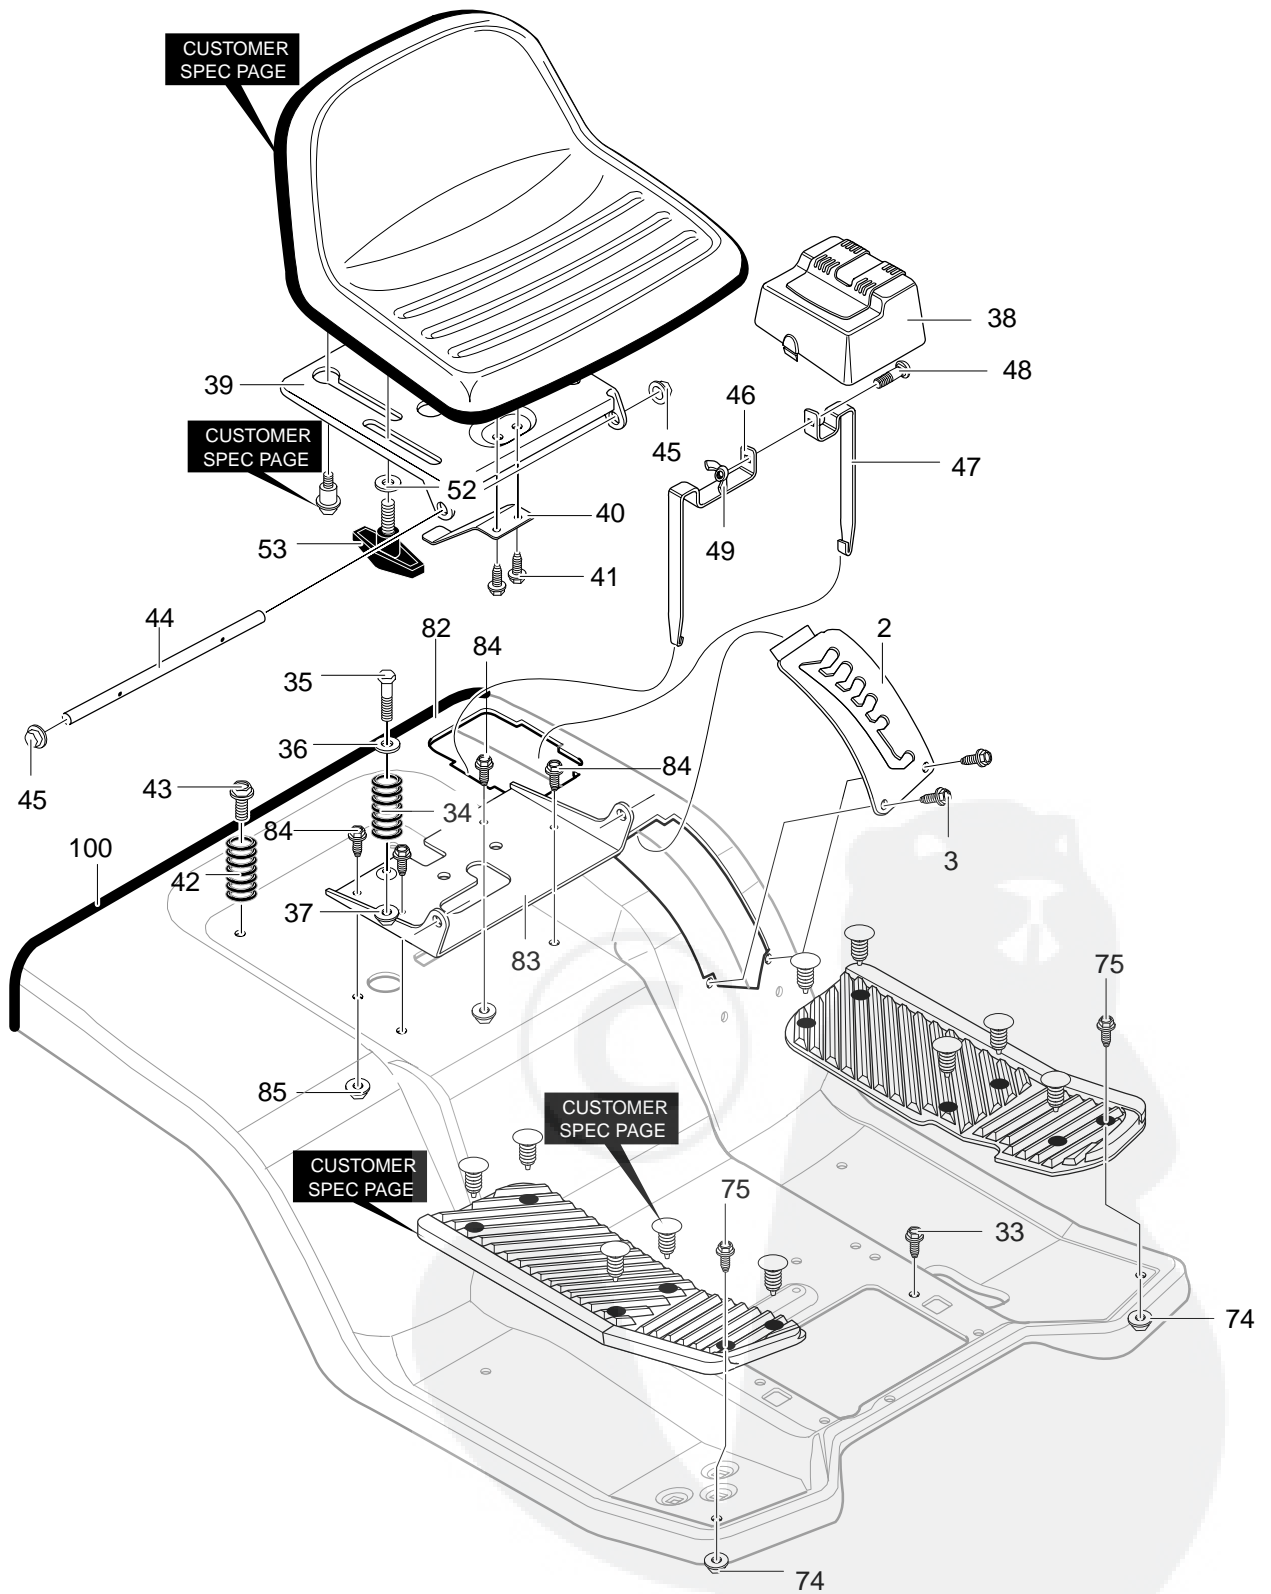

MODEL 40383x58B

REPAIR PARTS REAR CHASSIS ASSEMBLY

Key No.	Description	Part No.	Key No.	Description	Part No.
2	Plate, Lift Detent	95190-821	45	Nut, Push Cap	711627
3	Screw, #12x.50	711741	46	Battery Bracket, LH	95393-821
33	Screw, 5/16-18x.75	711606	47	Battery Bracket, RH	95394-821
34	Spring, Compression	710136-821	48	Bolt, Carriage 1/4-20x.63	711680
35	Shoulder Bolt 1/4-20	711610	49	Nut, Wing 1/4-20	711636
36	Zinc Washer Cup	95293	52	Washer, Flat	711644
37	Nut, 1/4-20 Centerlock	302635	53	Bolt, Wing 5/16-18x.50	711747
38	Cover, Battery	94200	74	Nut, 5/16-18	710026
39	Support, Seat	94154-860	75	Bolt, Carriage 5/16-18x.75	711891
40	Spring-Leaf	94057	82	Seat Deck Pedal	94311-860
41	Screw, 1/4-20x.50	711592	83	Bracket, Pivot Seat	94153-860
42	Spring, Compression	710109-821	84	Screw, 5/16-18x.75	711606
43	Screw, 5/16-18x.75	711606	85	Nut, 5/16-18	711634
44	Hinge Seat Pivot	95294	100	Trim 41.00 Inches	95105