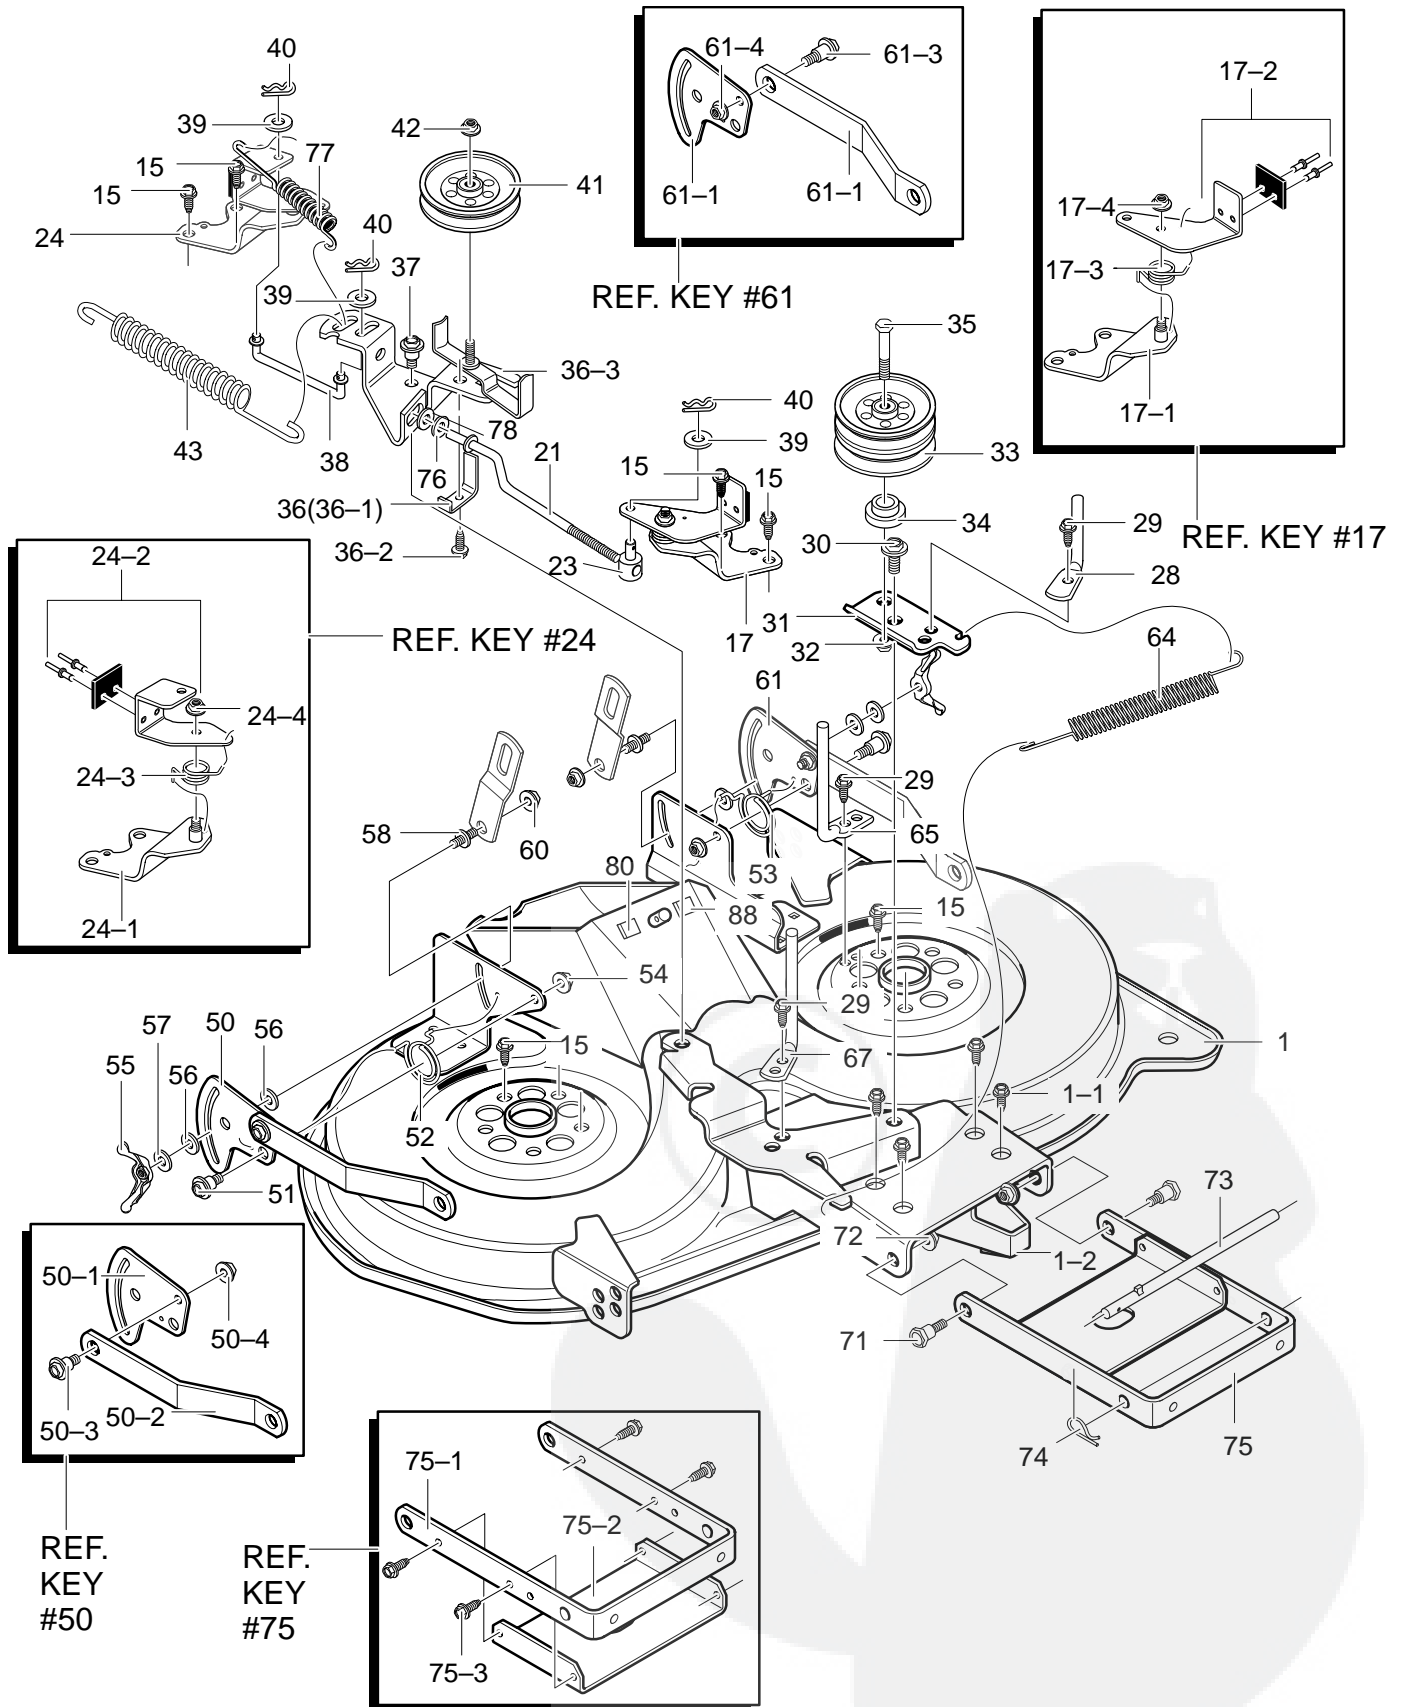

MODEL 40383x58B

REPAIR PARTS DECK ASSEMBLY

MODEL 40383x58B

REPAIR PARTS DECK ASSEMBLY

Key No.	Description	Part No.	Key No.	Description	Part No.
1	Housing, 40" Deck	690109-821	50-1	Plate-Suspension	94128
17	Brake Arm Assembly LH	94665-821	50-2	Suspension Bracket Rear	94055
17-1	Brake Support Assembly LH	94293	50-3	Bolt, Shoulder	710095
17-2	Brake Arm	94291	50-4	Nut, 3/8-16	710140
17-3	Spring, Torsion	710110	51	Bolt, Shoulder	711611
17-4	Nut, 5/16-18	710205	52	Spring, Torsion RH	710112
21	Link, Brake LH	690021	53	Spring, Torsion LH	710113
23	Nut, Adjusting	711591	54	Nut, 3/8-16	711622
24	Brake Arm Assembly RH	94664-821	55	Wingnut, 5/16-18	711600
24-1	Brake Support RH	94294	56	Pad, Friction	94137
24-2	Brake Arm RH	94292	57	Washer	711628
24-3	Spring, Torsion	710077	58	Pin, Hanger	711595
24-4	Nut, 5/16-18	710205	60	Nut, 3/8-16	711622
28	Belt Guide	711912	61	Assy., Plate Rear Sus Brkt., LH	690159-821
29	Screw, 5/16-18x.50	780055	61-1	Plate-Suspension	94128
30	Bolt, Shoulder	711613	61-2	Suspension Bracket, Rear	94055
31	Arm, Double Idler	94261-821	61-3	Bolt, Shoulder	710095
32	Nut, 3/8-16	711622	61-4	Nut, 3/8-16	710140
33	Pulley, Idler Double Vee	94279	64	Spring, Extension	710233
34	Spacer	94269	65	Belt Guide	711913
35	Screw, 3/8-16x3.00	711915	67	Belt Guide	690030
36	Idler Arm Assembly	94973-821	71	Shoulder Bolt	711611
36-1	Spring,-Belt Guide	94312	72	Nut, 3/8-16	711622
36-2	Screw, 1/4-20x.50	710264	73	Rod, Hanger	95295
36-3	Idler Arm	94298	74	Hair Pin	711676
37	Bolt, Shoulder	711613	75	Assembly, Bracket & Stiffener	690058-821
38	Link, Brake RH	690023	75-1	Bracket, Front Suspension	94058
39	Washer, Flat	712480	75-2	Stiffener	95057
40	Hair Pin	711682	75-3	Screw, 5/16-18x.75	710079
41	Pulley, Idler	690024	76	Flatwasher	583409
42	Nut, 3/8-16	711622	77	Spring, Extension	710658
43	Spring, Extension	710234	78	Washer, Flat	712480
50	Assy, Plate,Rear Sus Bkt RH	690158-821	80	Pad, Adhesive	318197