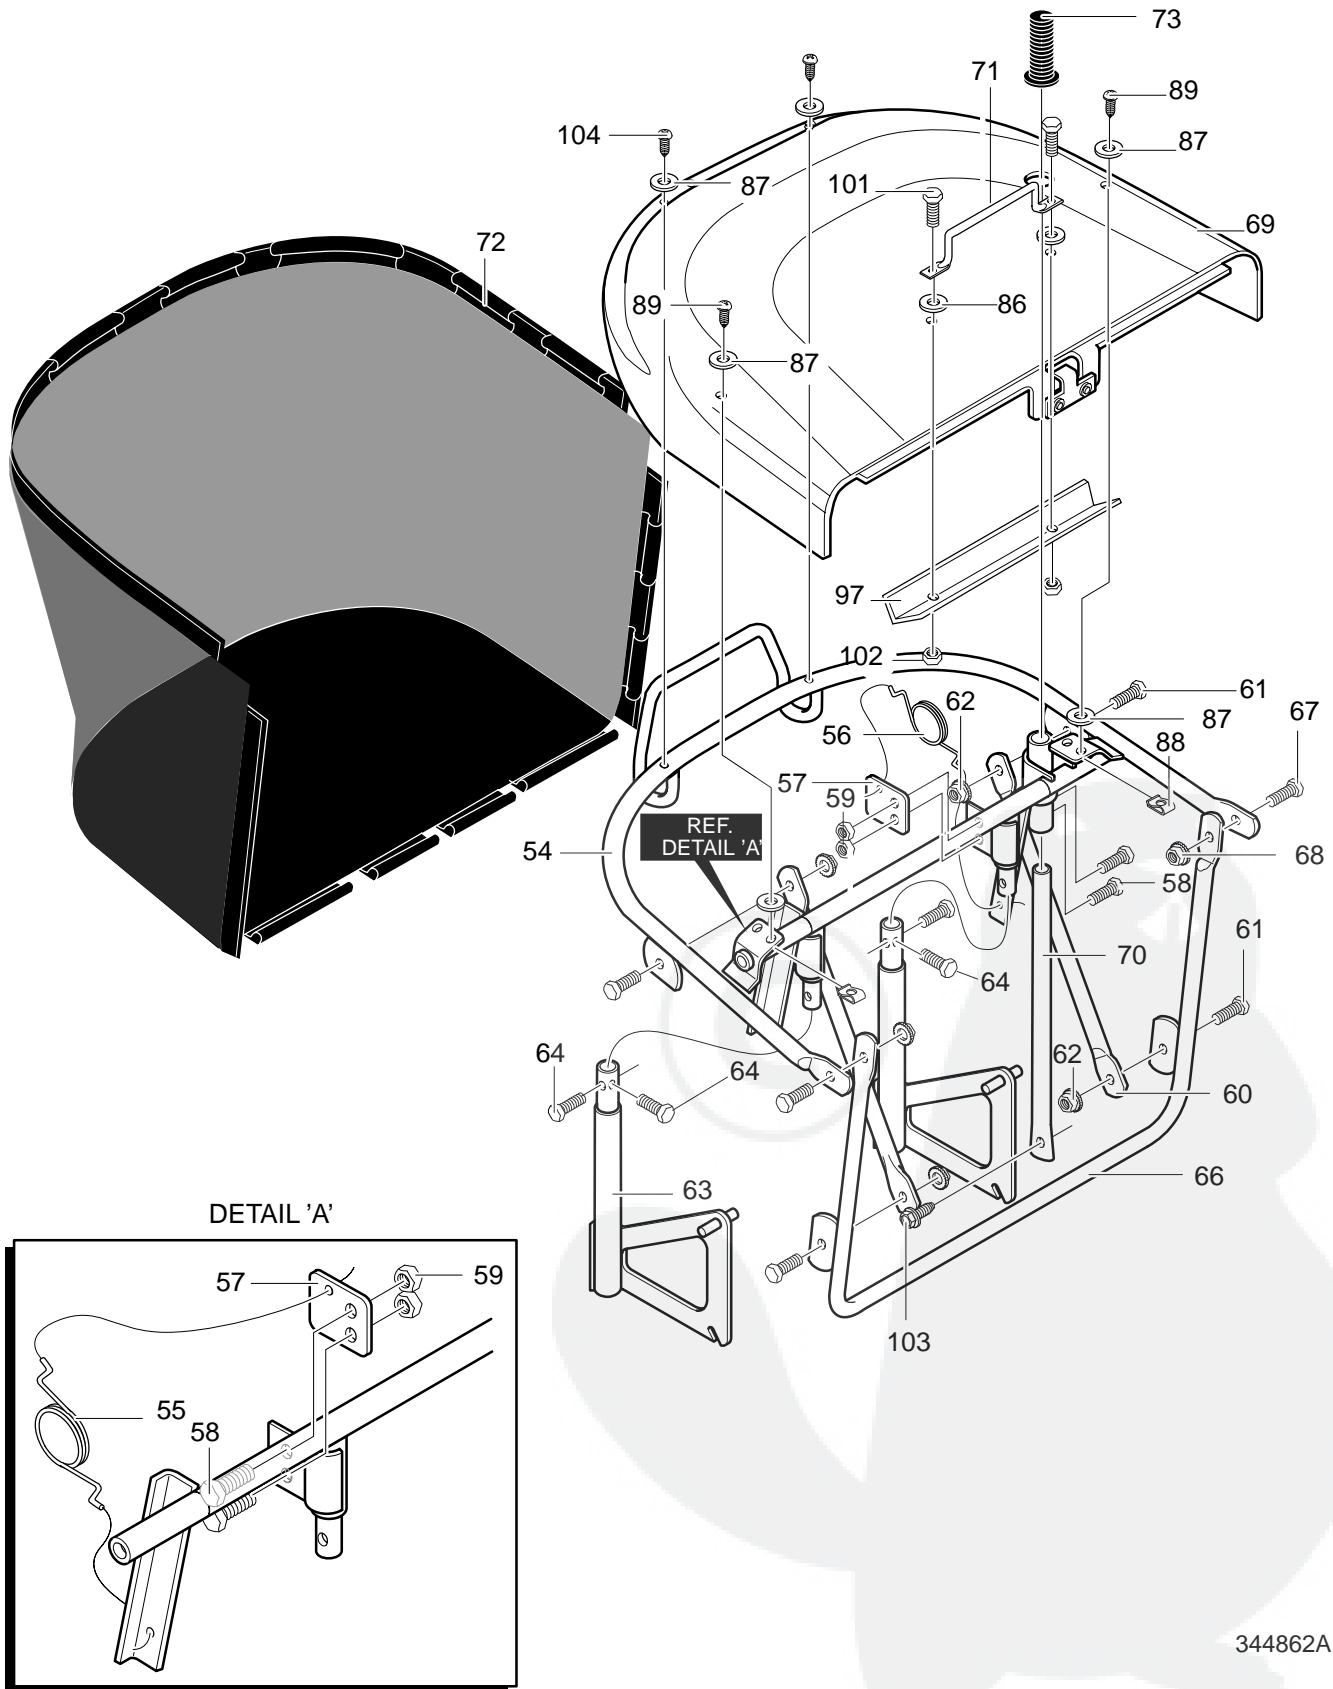

MODEL 40383x58B

REPAIR PARTS GRASS BAGGER ASSEMBLY

Key No.	Description	Part No.	Key No.	Description	Part No.
54	Asm. Weld Upper Frame	690044-821	69	Top Collector Assembly	94908-860
55	Spring, Torsion RH	690003	70	Handle, Dump Collector	690019
56	Spring, Torsion LH	690004	71	Handle, Reba Collector	690506-821
57	Bracket, Spring Collector	95339-821	72	Reba Collector Bag	95389
58	Screw, 1/4-20x.50	313686	73	Rubber Grip	94854
59	Nut, 1/4-20	73826	86	Washer	712129
60	Brace, Frame Collector	94850-821	87	Washer	711921
61	Screw, 1/4-20x.62	711909	88	Nut, 1/4-20 Tinnerman	578107
62	Nut, 1/4-20	711632	89	Screw, 1/4-20x.63	711674
63	Weld Asm. Support Collector	95343-821	97	Brace, Bagger	690010-821
64	Screw, 1/4-20x1.50	711653	101	Screw, 1/4-20x1.50	712068
66	Weld Asm. Front Frame Collect	95349-821	102	Nut, 1/4-20	711632
67	Screw, 1/4-20x.62	711909	103	Screw, #12x.50	711741
68	Nut, 1/4-20	711632	104	Screw, #12x.50	711741