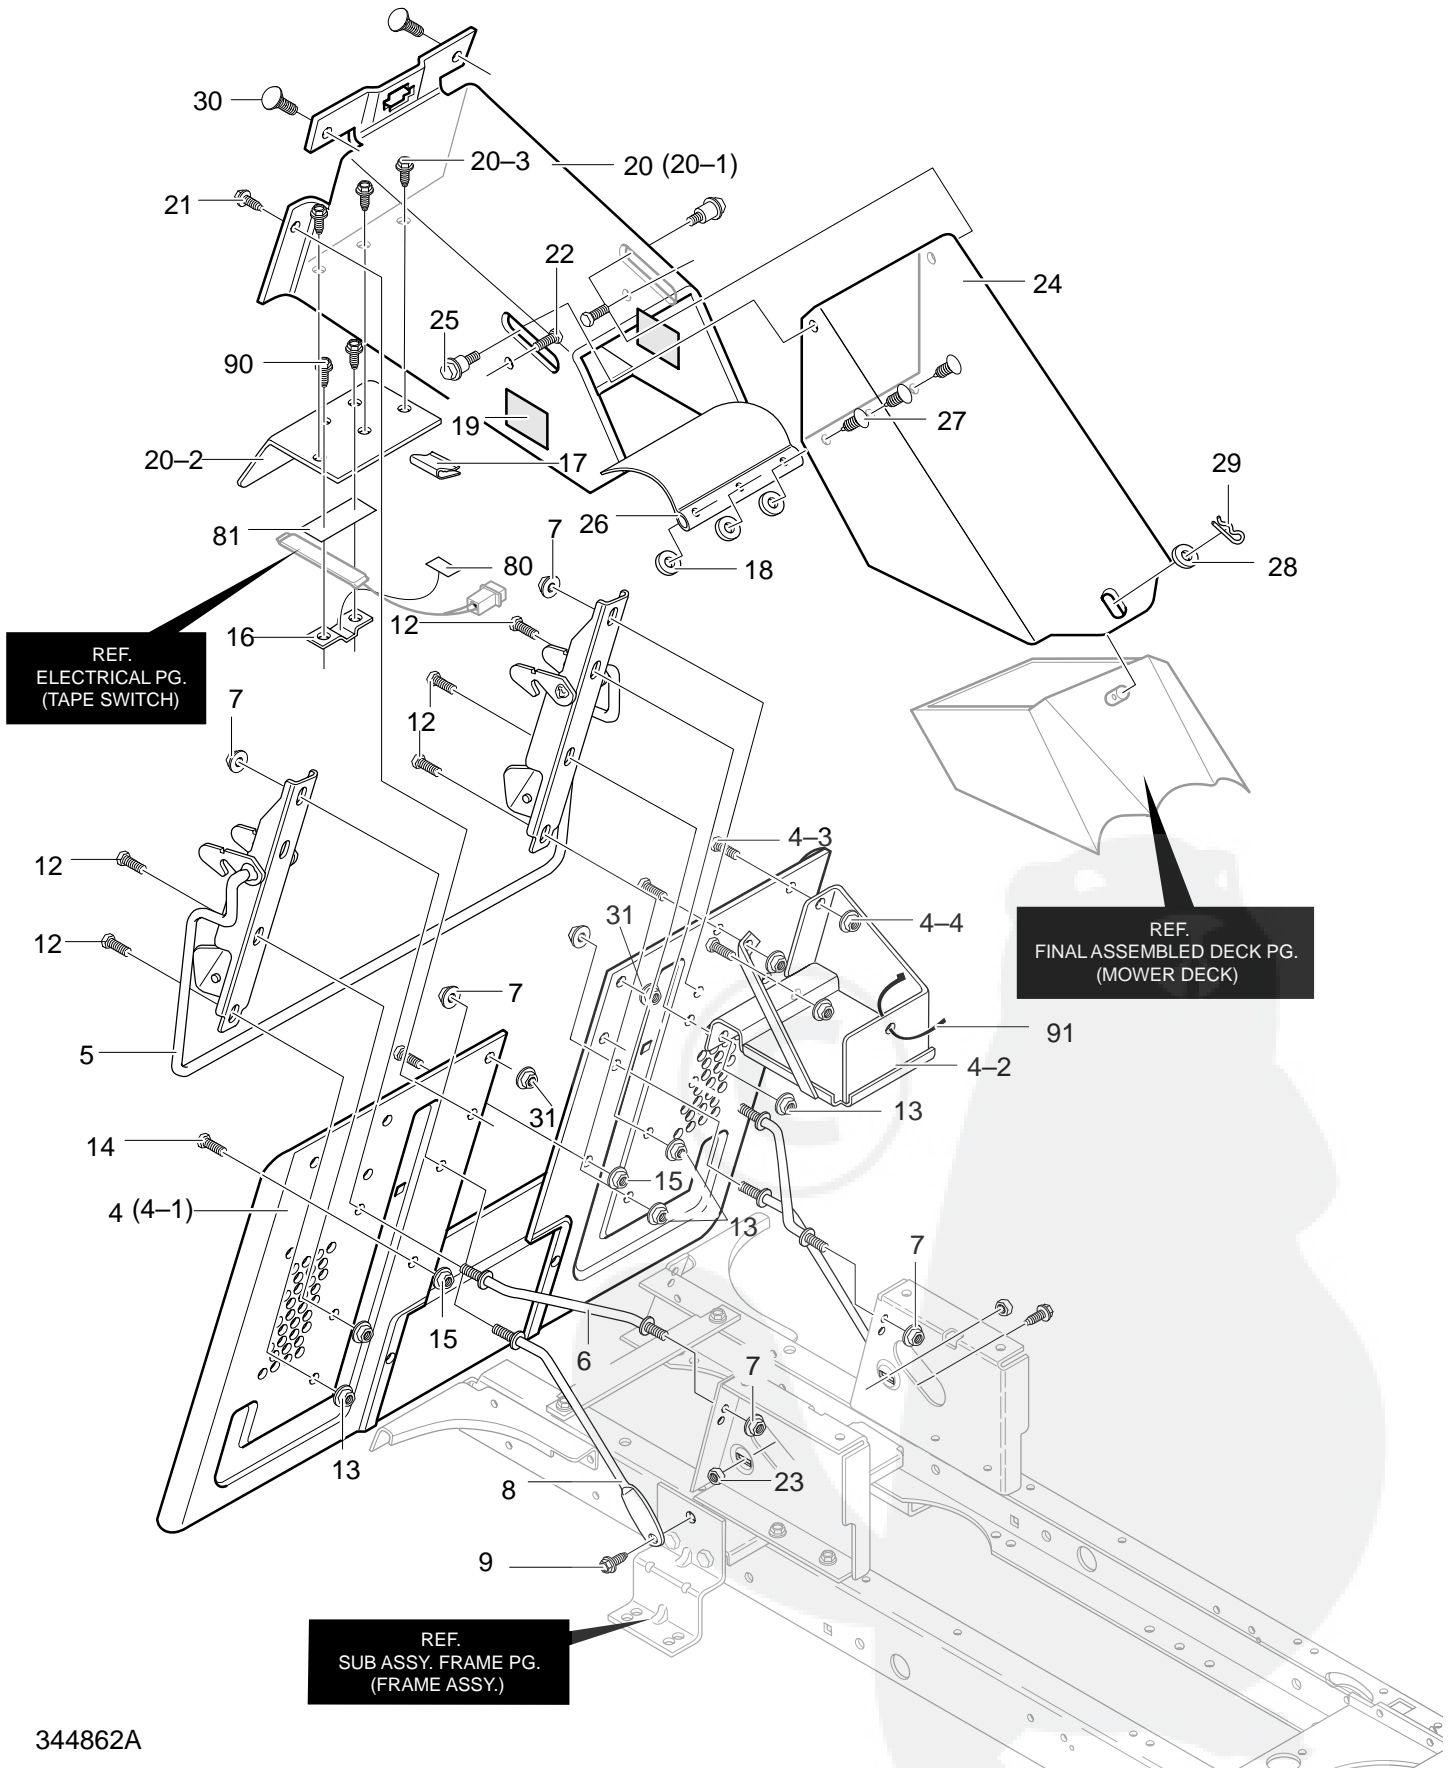

MODEL 40383x58B

REPAIR PARTS REAR CHASSIS ASSEMBLY

MODEL 40383x58B

REPAIR PARTS REAR CHASSIS ASSEMBLY

Key No.	Description	Part No.	Key No.	Description	Part No.
4	Assy., Back Plate/Battery	343678-821	20-1	Chute Weld Asm. Upper	94350
4-1	Assy. Back Plate Flat	95162	20-2	Shield, Transaxle	95367
4-2	Battery Tray Assembly	94563	20-3	Screw, 1/4-20x.63	711642
4-3	Screw, 5/16-18x.50	180073	21	Screw, 5/16-18x.75	711606
4-4	Nut, 5/16-18 Hexwdfllk Whiz	45174	22	Bolt, Carriage 5/16-18x.75	340720
5	Weldment-Latch Lever	95359-821	23	Nut, 5/16-18	710026
6	Rod, Brace	690097	24	Middle Chute Assembly	94296-821
7	Nut, 3/8-16 Hwdfl Whiz-lock	711906	25	Shoulder Bolt	710440
8	Rod, Brace	94231	26	Flap, Chute	94264
9	Screw, 5/16-18x.75	711606	27	Fastener, Ratchet	309235
12	Screw, 5/16-18x.75	9357	28	Flatwasher	711617
13	Nut, 5/16-18 Hexwdfllk Whiz	710026	29	Pin, Hair	711682
14	Screw, 5/16-18x.75	711606	30	Bolt, Carriage 5/16-18x.75	340720
15	Nut, 5/16-18 Hexwdfllk Whiz	710026	31	Nut, 5/16-18	710026
16	Bracket, Flex Switch Mounting	690245	80	Tape, Double Sided Foam 3/4"	712009
17	Wire Clip, Adhesive	55939	81	Tape, Double Sided Foam 3/4"	712009
18	Flatwasher	711666	90	Screw, 1/4-20x.63	711642
19	Pad, Adhesive	318197	91	Cable Tie	57444
20	Asm., T/A Shield & Upper Chute	690102-821