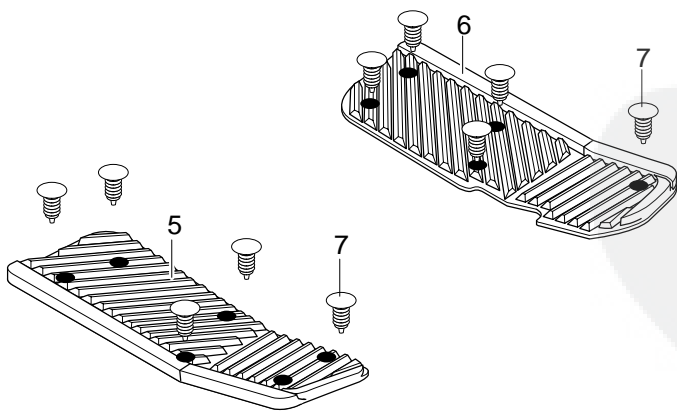

Key No.	Description	Part No.
1	Ignition Key	327349
2	Cover, Pedal Brake/Clutch	21544
3	Steering Wheel	95184
4	Insert, 4-Spoke	711325
5	Footrest Pad RH	95438
6	Footrest Pad LH	95437
7	Ratchet Fastener	311087
8	Seat	95444
9	Shoulder Bolt 5/16-18	711654