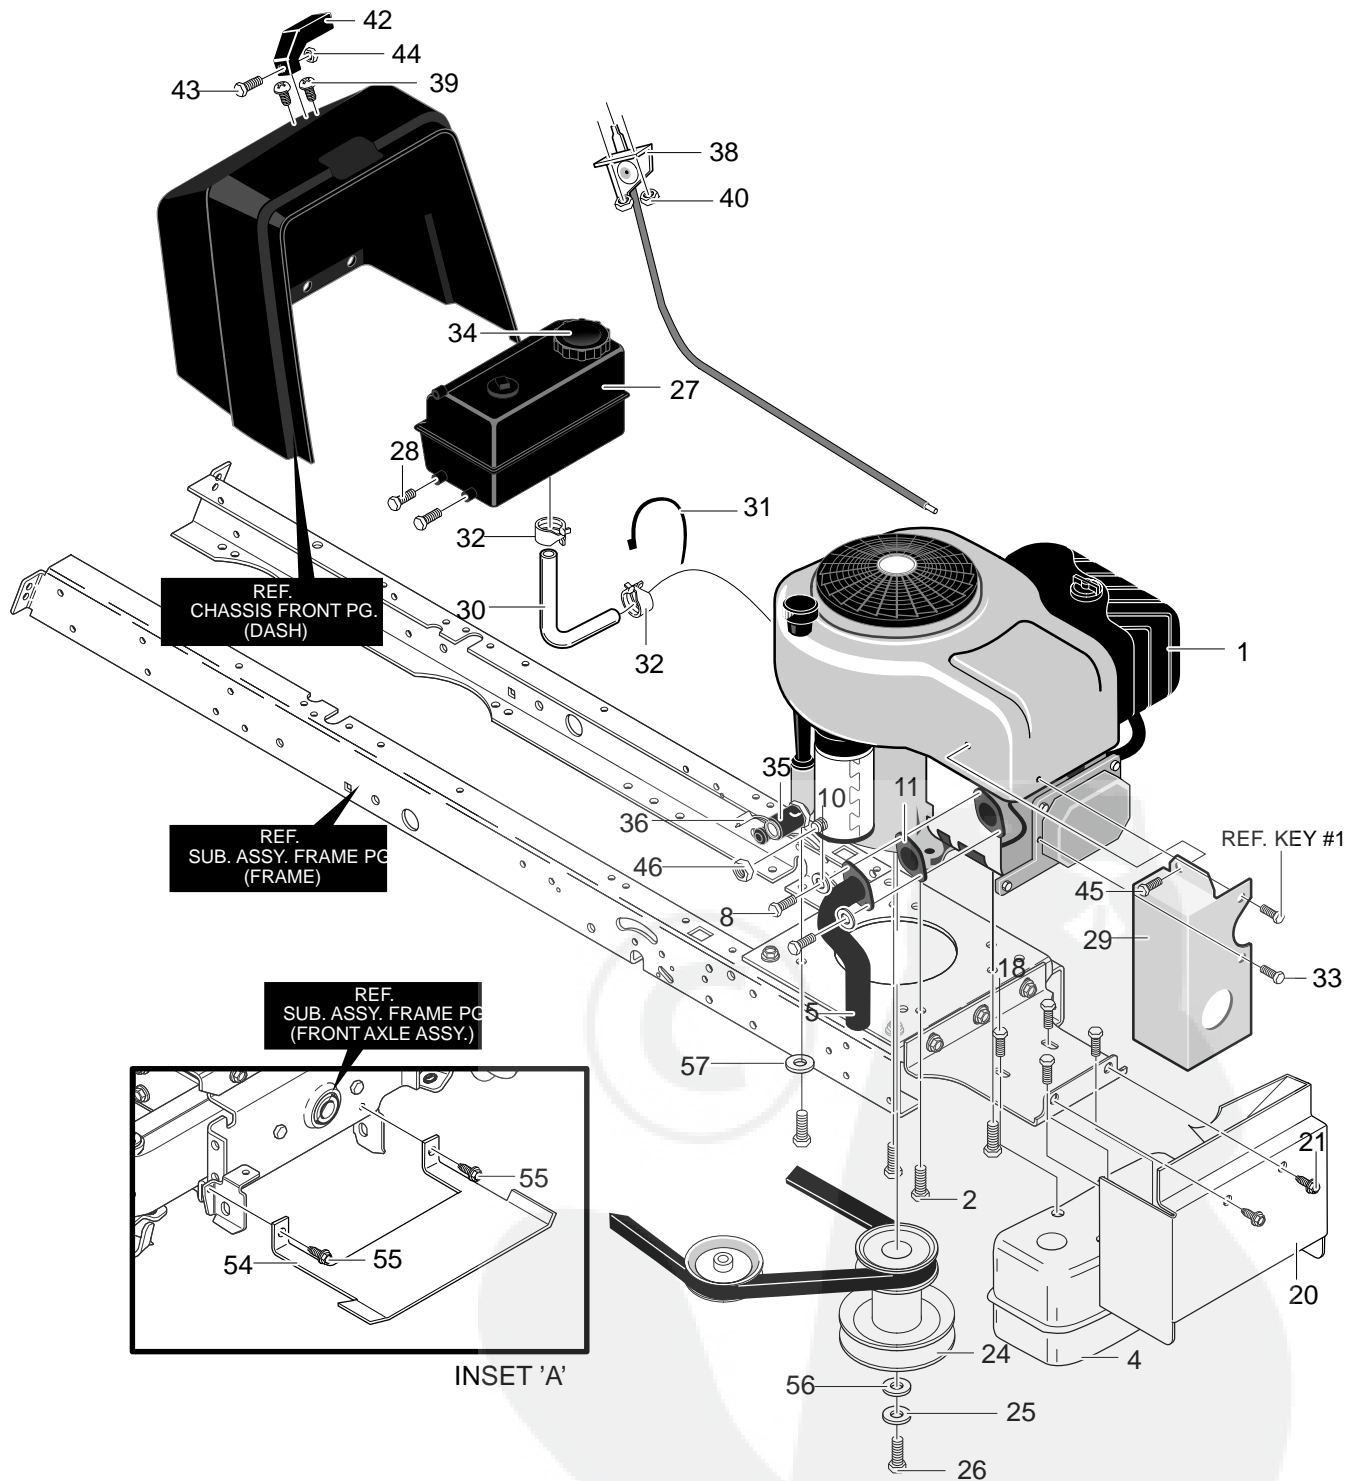

344743B

MODEL 40383x58B

REPAIR PARTS ENGINE AND CONTROL ASSEMBLY

Key No.	Description	Part No.	Key No.	Description	Part No.
1	15.5HP (See Engine Manual)	Engine	31	Cable Tie	57444
—	Clip, Speed	94951	32	Clamp, Fuel Clamp	336890
2	Screw, 3/8–16x1.25	710199	33	Screw, 1/4–20x.50	711592
4	Muffler, Single Cyclinder	94654	34	Gas Cap	12501
5	Exhaust Tube	94657	35	Oil Drain Valve Assembly	325547
8	Screw, 5/16–18x.75	313676	36	Cap, Oil Drain Valve	327422
10	Washer, Hvsptlk	313679	38	Throttle Control	95370
11	Gasket, Muffler	91309	39	Screw, 10–24x.63	711755
18	Screw, 1/4–20x.63	711642	40	Nut, #10–24	711754
20	Heat Shield Lower Front	95439–821	42	Knob, Throttle Control	94931
21	Screw, 5/16–18x.75	711606	43	Screw, #8–32	711750
24	Stack Pulley	690456	44	Nut, #8–32	711748
25	Washer, Regsptlk	120383	45	Screw, 10–16x.50 Drill	711593
26	Screw, 7/16–20	1X169	46	Nut, 1/4–20	711601
27	Tank, Fuel 1.5 Gal.	309853	54	Shield, Anti-Dehydration	95192–821
28	Screw, 15tpx	711681	55	Screw, 5/16–18x.75	711606
29	Heat Shield, Side	333772–821	56	Flatwasher, .480x1.00	710247
30	Gas line 12 Inches	42258	57	Washer, Exlk	711668