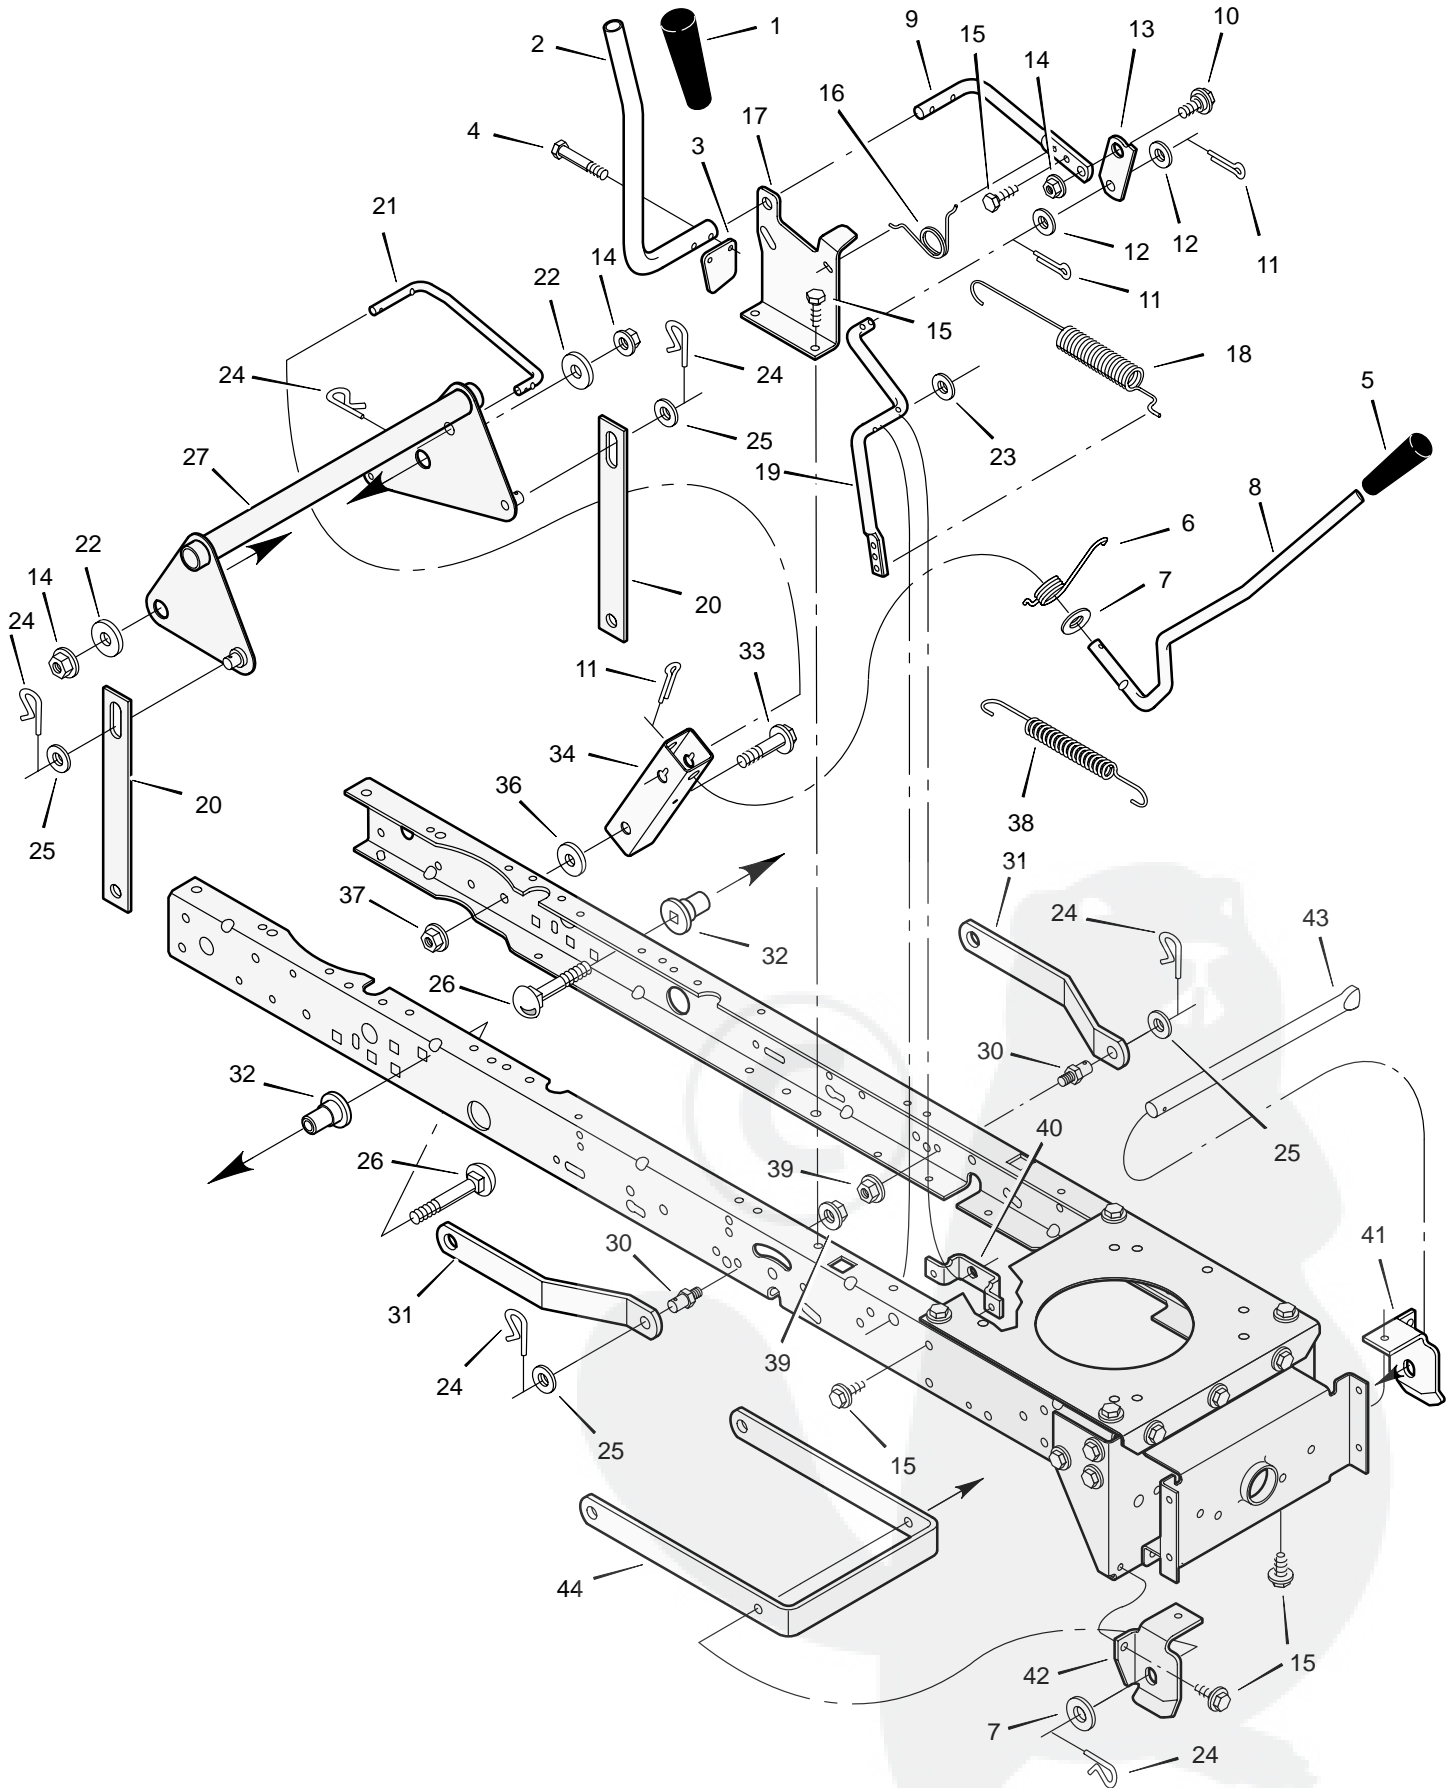

MODEL 40502x50C

REPAIR PARTS MOWER HOUSING SUSPENSION

MODEL 40502x50C

REPAIR PARTS MOWER HOUSING SUSPENSION

Key No.	Description	Part No.	Key No.	Description	Part No.
1	Grip	92698	22	Washer	17x168
2	Handle, PTO	94346 Z	23	Washer	17x57
3	Pad, Switch	94022 Z	24	Pin, Hair	31x4
4	Bolt	25x3	25	Washer	17x91
5	Grip	92697	26	Bolt, Carriage	2x85
6	Spring	166x40	27	Lever Assembly, Lift	690363E700
7	Washer	17x103	30	Pin	94067
8	Handle, Lift	690533	31	Bracket, Rear Suspension	94055E700
9	Lever, PTO	94017 Z	32	Spacer, Lifter	690151
10	Bolt, Shoulder	9x39	33	Bolt, Shoulder	9x53
11	Pin, Cotter	30x20	34	Bracket, Pivot	94015E700
12	Washer	17x102	36	Washer	17x191
13	Link, PTO	94004 Z	37	Nut, Flange	15x84
14	Nut, Flange	15x84	38	Spring	165x131
15	Screw	26x249	39	Nut, Flange	15x68
16	Spring	166x39	40	Bracket, PTO	94005E700
17	Bracket, PTO	94018E700	41	Hanger, Left Deck	94027E700
18	Spring	165x118	42	Hanger, Right Deck	94026E700
19	Crank, PTO	690394E700	43	Rod, Hanger	94158Z
20	Link, Lift	690212E700	44	Bracket, Suspension	94058E700
21	Link, Lift Handle	690122E700