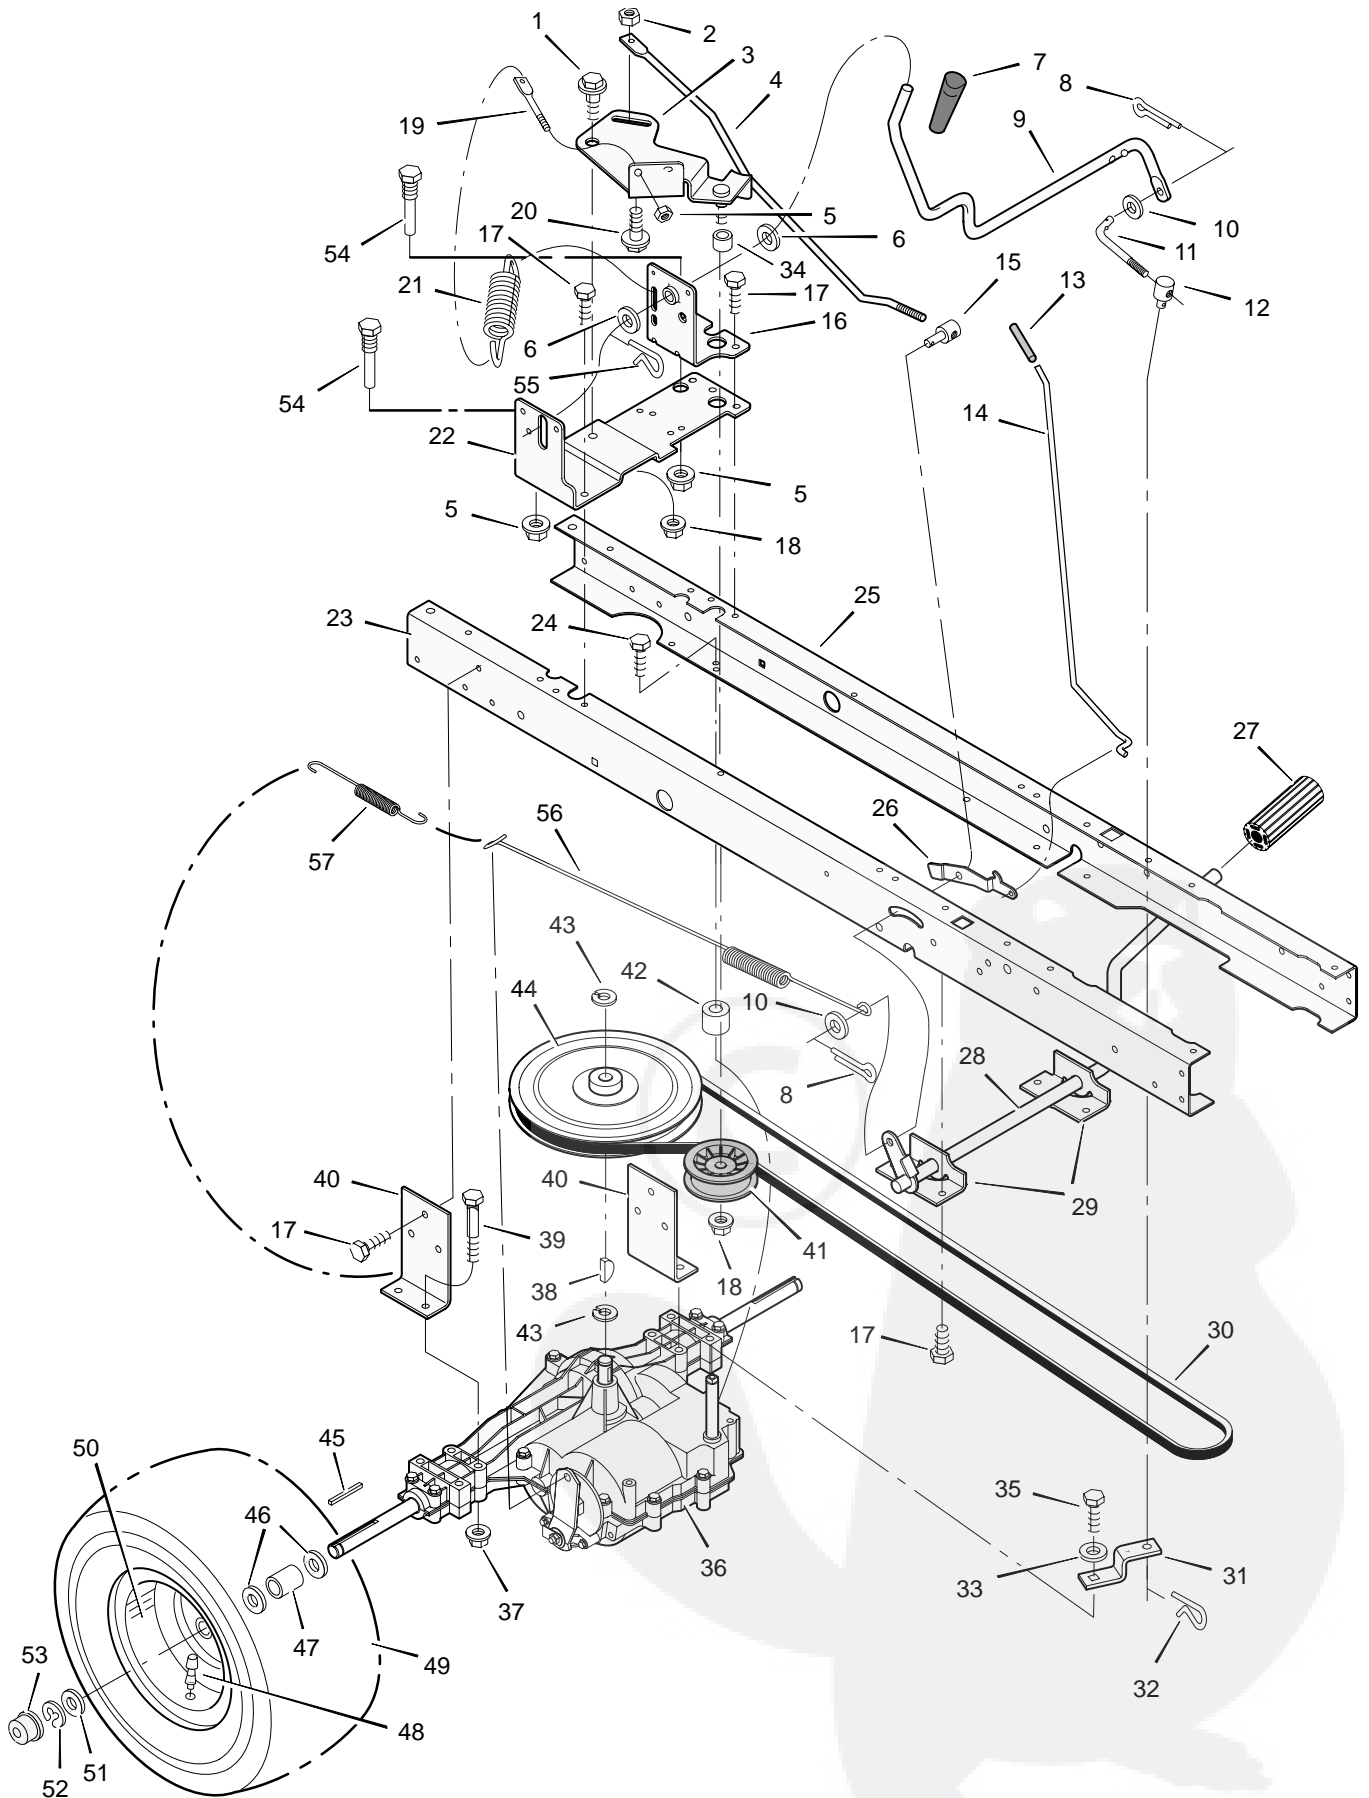

MODEL 40502x50C

REPAIR PARTS MOTION DRIVE

MODEL 40502x50C

REPAIR PARTS MOTION DRIVE

Key No.	Description	Part No.	Key No.	Description	Part No.
1	Bolt, Shoulder	9x39	30	Belt, Motion Drive	37x87
2	Nut, Hex	15x89	31	Yoke, Shift	94031Z
3	Arm, Idler	690173 Z	32	Pin, Hair	31x6
4	Rod, Clutch	94041 Z	33	Washer	17x148
5	Nut	15x79	34	Spacer	690369
6	Washer	17x102	35	Bolt	6x105
7	Grip	92697	36	Transaxle **	—
8	Pin, Cotter	30x20	37	Nut	15x88
9	Lever, Shift	94043 Z	38	Key, Woodruff	20697
10	Washer	17x47 Z	39	Bolt	1x155
11	Link, Shift	94044 Z	40	Bracket, Transaxle	94008E700
12	Nut, Adjuster	21920	41	Pulley	690409
13	Grip	91079	42	Spacer	94132
14	Rod, Parking Brake	95005 Z	43	E-Ring	11x7
15	Nut, Adjuster	94815	44	Pulley, Drive	95094
16	Bracket, Shift	94034E700	45	Key, Square	21553
17	Screw	26x249	46	Washer	17x160
18	Nut	15x84	47	Spacer, Transaxle	690554 Z
19	Mount, Stud Spring	94042 Z	48	Stem, Valve	24373
20	Bolt, Shoulder	9x54	49	Tire *	24375
21	Spring, Extension	165x116	—	Tube	407049
22	Bracket, Shifter	690166E700	50	Wheel & Tire Assembly	92294-601
23	Frame, Right	690206E700	51	Washer	17x195
24	Screw	25x12	52	E-Ring	11x3
25	Frame, Left	690207E700	53	Hub Cap	94618
26	Latch, Parking Brake	94045 Z	54	Guide, Belt	93349
27	Pedal	21544	55	Pin, Hair	31x4
28	Lever, Brake/Clutch	94038E700	56	Spring, Extension	165x115
29	Bracket, Pedal	94035E700	57	Spring, Extension	165x92

* When you order a tire, make sure to give the brand name of the tire so that the tread pattern on the tire will match.

** For information on Replacement Parts see the Central Parts Distributor in your area.