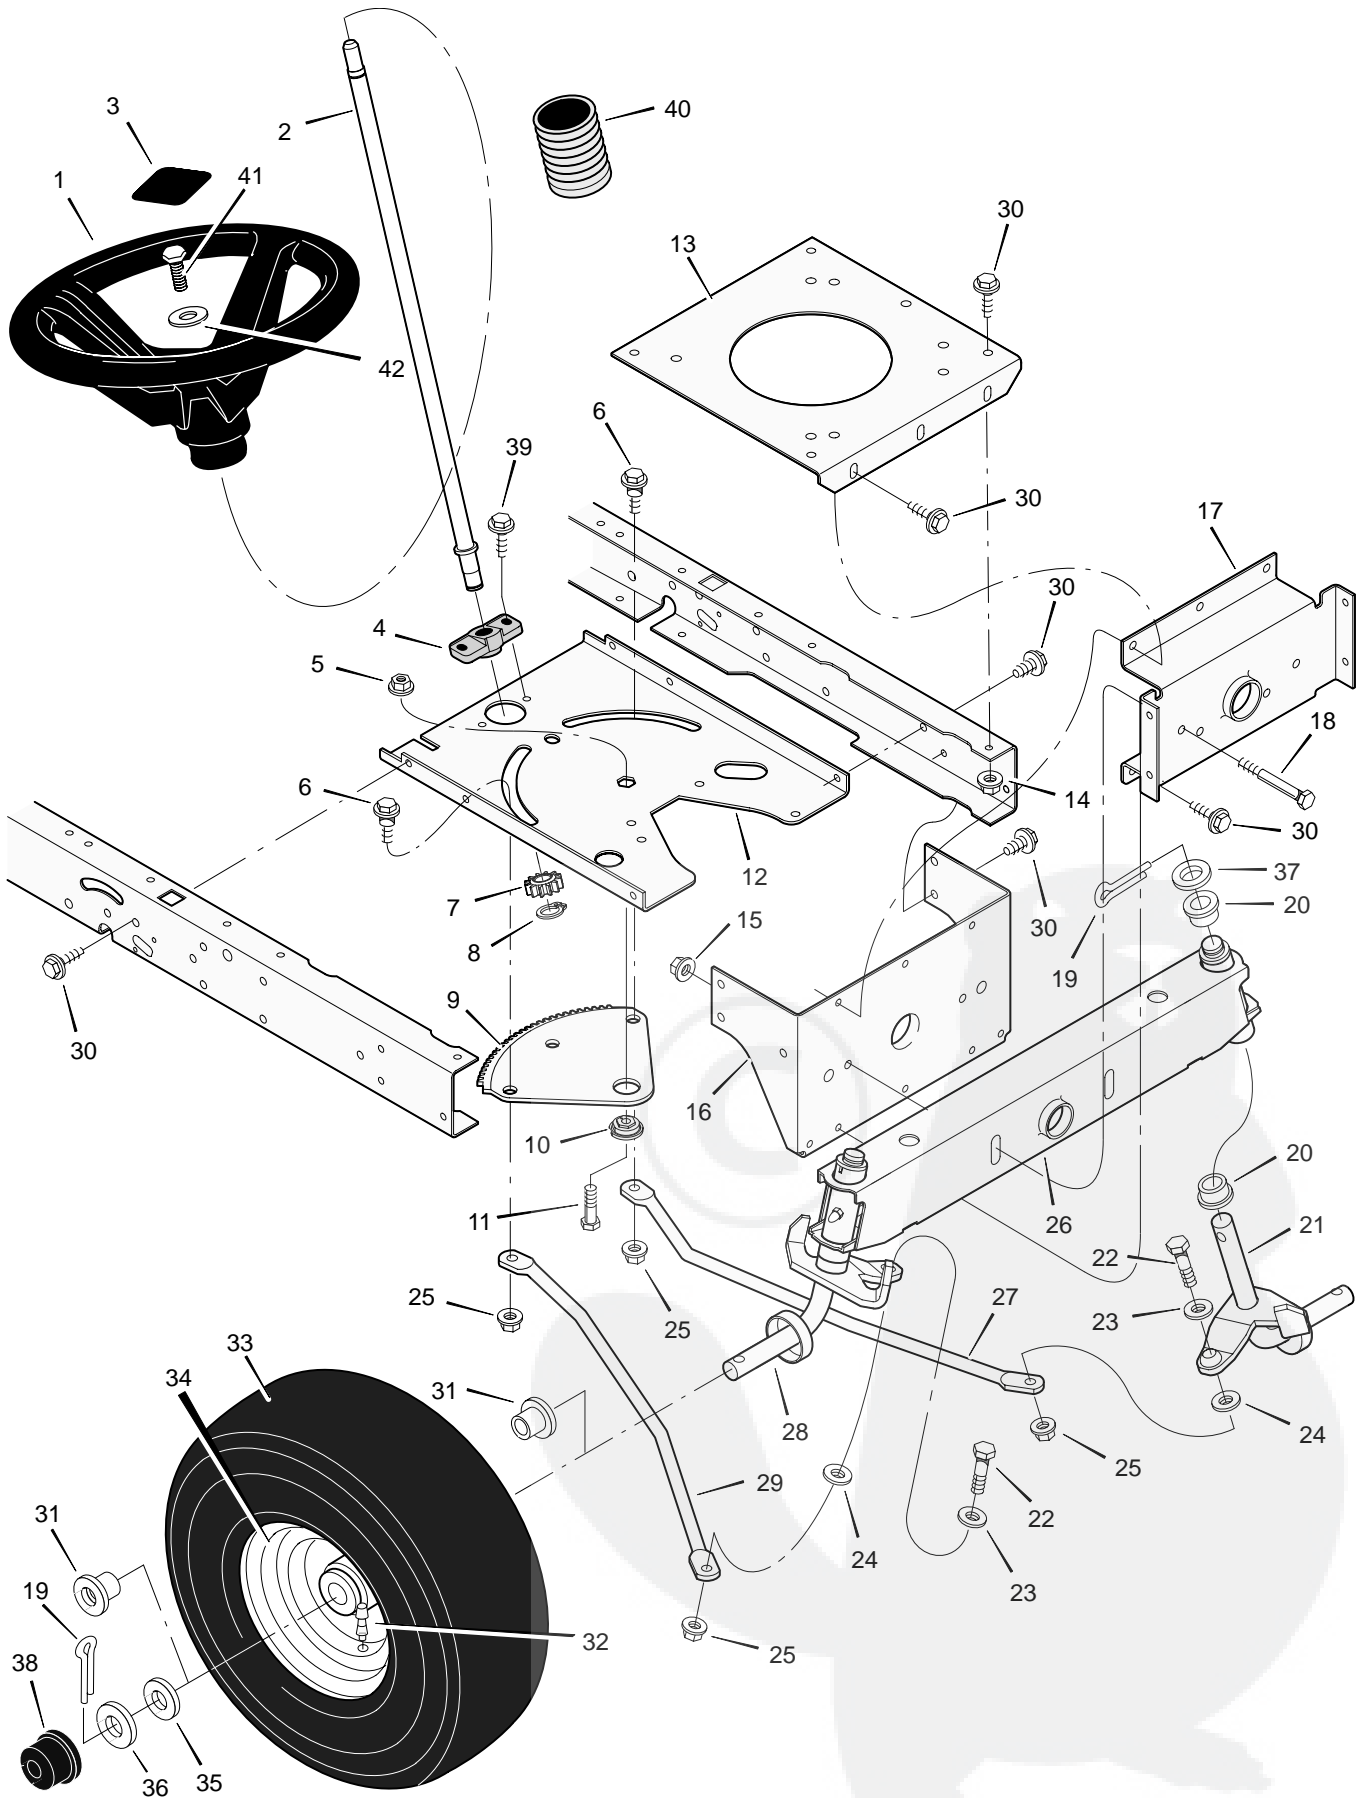

MODEL 40502x50C

REPAIR PARTS STEERING

MODEL 40502x50C

REPAIR PARTS STEERING

Key No.	Description	Part No.	Key No.	Description	Part No.
1	Wheel, Steering	95184	23	Washer	17x104
2	Post, Steering	690626	24	Washer	17x53 Z
3	Insert, Steering Wheel	711325	25	Nut, Flange	15x84
4	Bearing	94124	26	Axle Assembly	690210E700
5	Nut, Flange	15x111	27	Drag Link, Left	95329E700
6	Bolt, Shoulder	9x57	28	Spindle Assembly, Right	94575E700
7	Gear, Pinion	690183E700	29	Drag Link, Right	95328E700
8	Ring, Snap	11x25	30	Screw	26x249
9	Gear, Sector	94121E700	31	Bearing, Wheel	91334
10	Bearing	94123	32	Stem, Valve	24373
11	Bolt	1x84	33	Tire *	24380
12	Plate, Steering	690551E700	—	Tube	407924
13	Plate, Engine	94006E700	34	Wheel and Tire Assembly	94581-601
14	Nut, Flange	15x88	35	Washer	17x195
15	Nut, Flange	15x118	36	Washer	17x192
16	Bracket, Hanger	94013E700	37	Washer	17x113
17	Axle, Hanger	94007E700	38	Hub Cap	94618
18	Bolt	1x146	39	Screw	26x267
19	Pin, Cotter	30x49	40	Bellows	54789
20	Bearing	690150	41	Bolt	25x3
21	Spindle Assembly, Left	94576E700	42	Washer	17x146
22	Bolt	1x111			

* When you order a tire, make sure to give the brand name of the tire so that the tread pattern on the tire will match.