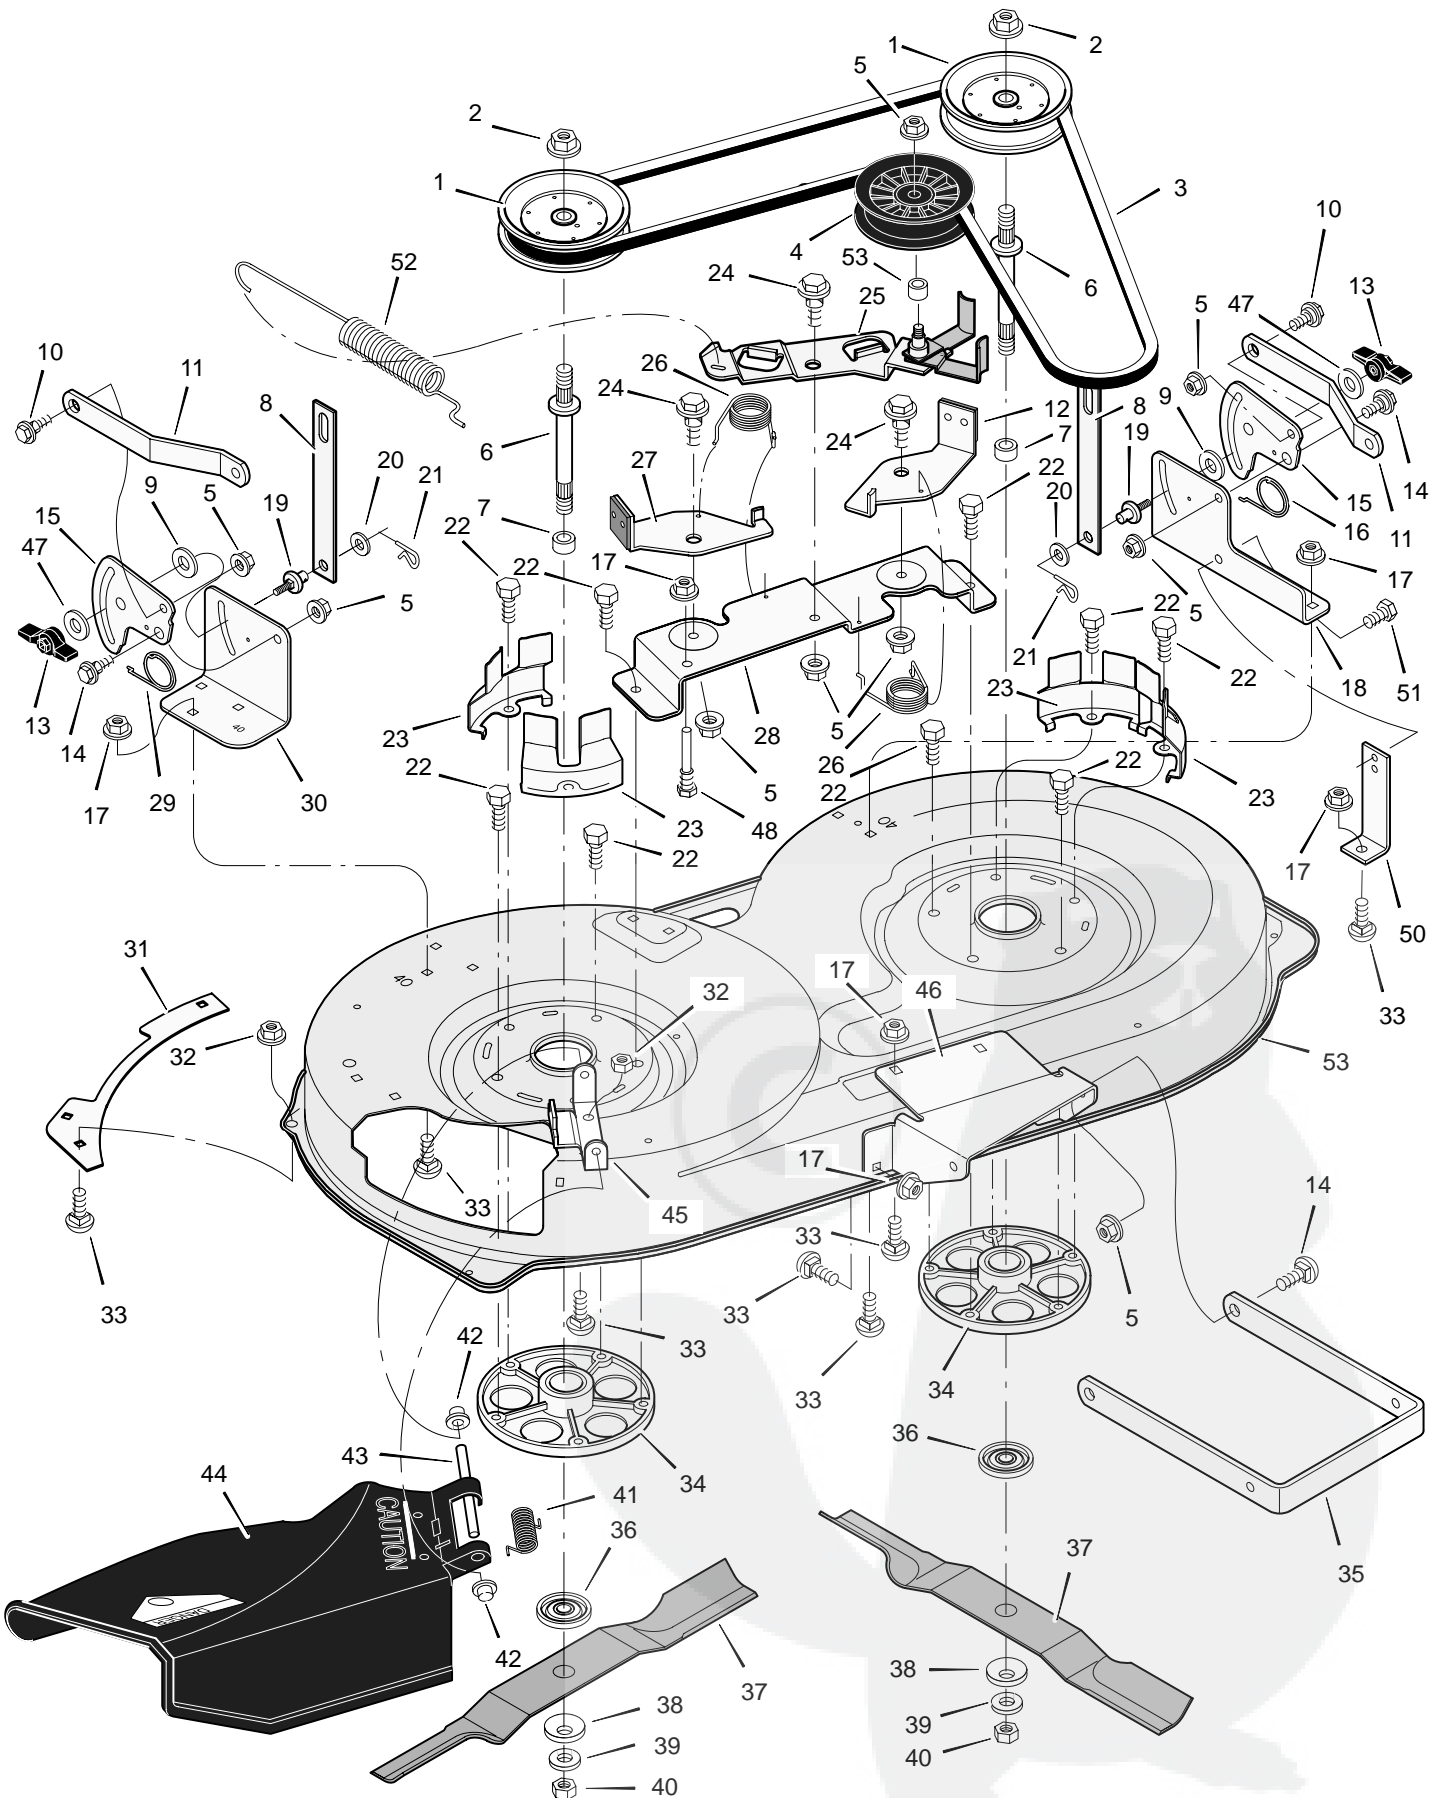

MODEL 40502x50C

REPAIR PARTS MOWER HOUSING

MODEL 40502x50C

REPAIR PARTS MOWER HOUSING

Key No.	Description	Part No.	Key No.	Description	Part No.
1	Pulley, Jackshaft	92851	28	Bracket Assembly, Brake	94145E700
2	Nut, Hex	15x121	29	Spring	166x42
3	Belt, Mower Drive	37x62	30	Bracket, Suspension	94142E700
4	Pulley, Idler	690387	31	Plate	91770E700
5	Nut, Flange	15x84	32	Nut, Flange	15x88
6	Jackshaft	94129	33	Bolt, Carriage	2x53
7	Spacer	94130	34	Mandrell	690222
8	Link, Lift	690212E700	35	Bracket, Suspension	94058E700
9	Pad, Friction	94137	36	Adapter, Blade	92466
10	Bolt, Shoulder	9x52	37	Blade	92002E701
11	Bracket, Suspension	94055E700	38	Washer	17x166
12	Pad Assembly, Left Brake	94049E700	39	Washer	17x165
13	Knob	94068	40	Nut	15x100
14	Bolt, Shoulder	9x51	41	Spring	166x4
15	Plate, Suspension	94128E700	42	Cap, Push On	28x23
16	Spring	166x43	43	Rod, Pivot	94957 Z
17	Nut, Flange	15x79	44	Deflector Assembly	94707
18	Bracket, Left Suspension	94143E700	45	Bracket, Deflector	94956E700
19	Pin, Hanger	95194	46	Bracket, Front Hanger	94144E700
20	Washer	17x103	47	Washer	17x45 Z
21	Pin, Cotter	31x4	48	Guide, Belt	94781
22	Bolt	25x7	50	Bracket, Support	94681E700
23	Cover, Pulley	94051E700	51	Screw	26x249
24	Bolt, Shoulder	9x39	52	Spring, Extension	165x119
25	Arm, Idler	690408E700	53	Spacer	690369
26	Spring	166x41	54	Housing, Blade *	94141E700
27	Pad Assembly, Right Brake	94047E700	1-54	Complete Mower Housing Assembly	776001

* Includes Key No. 17, 18, 30, 31, 32, 33, 45, 46, 47 and 51.