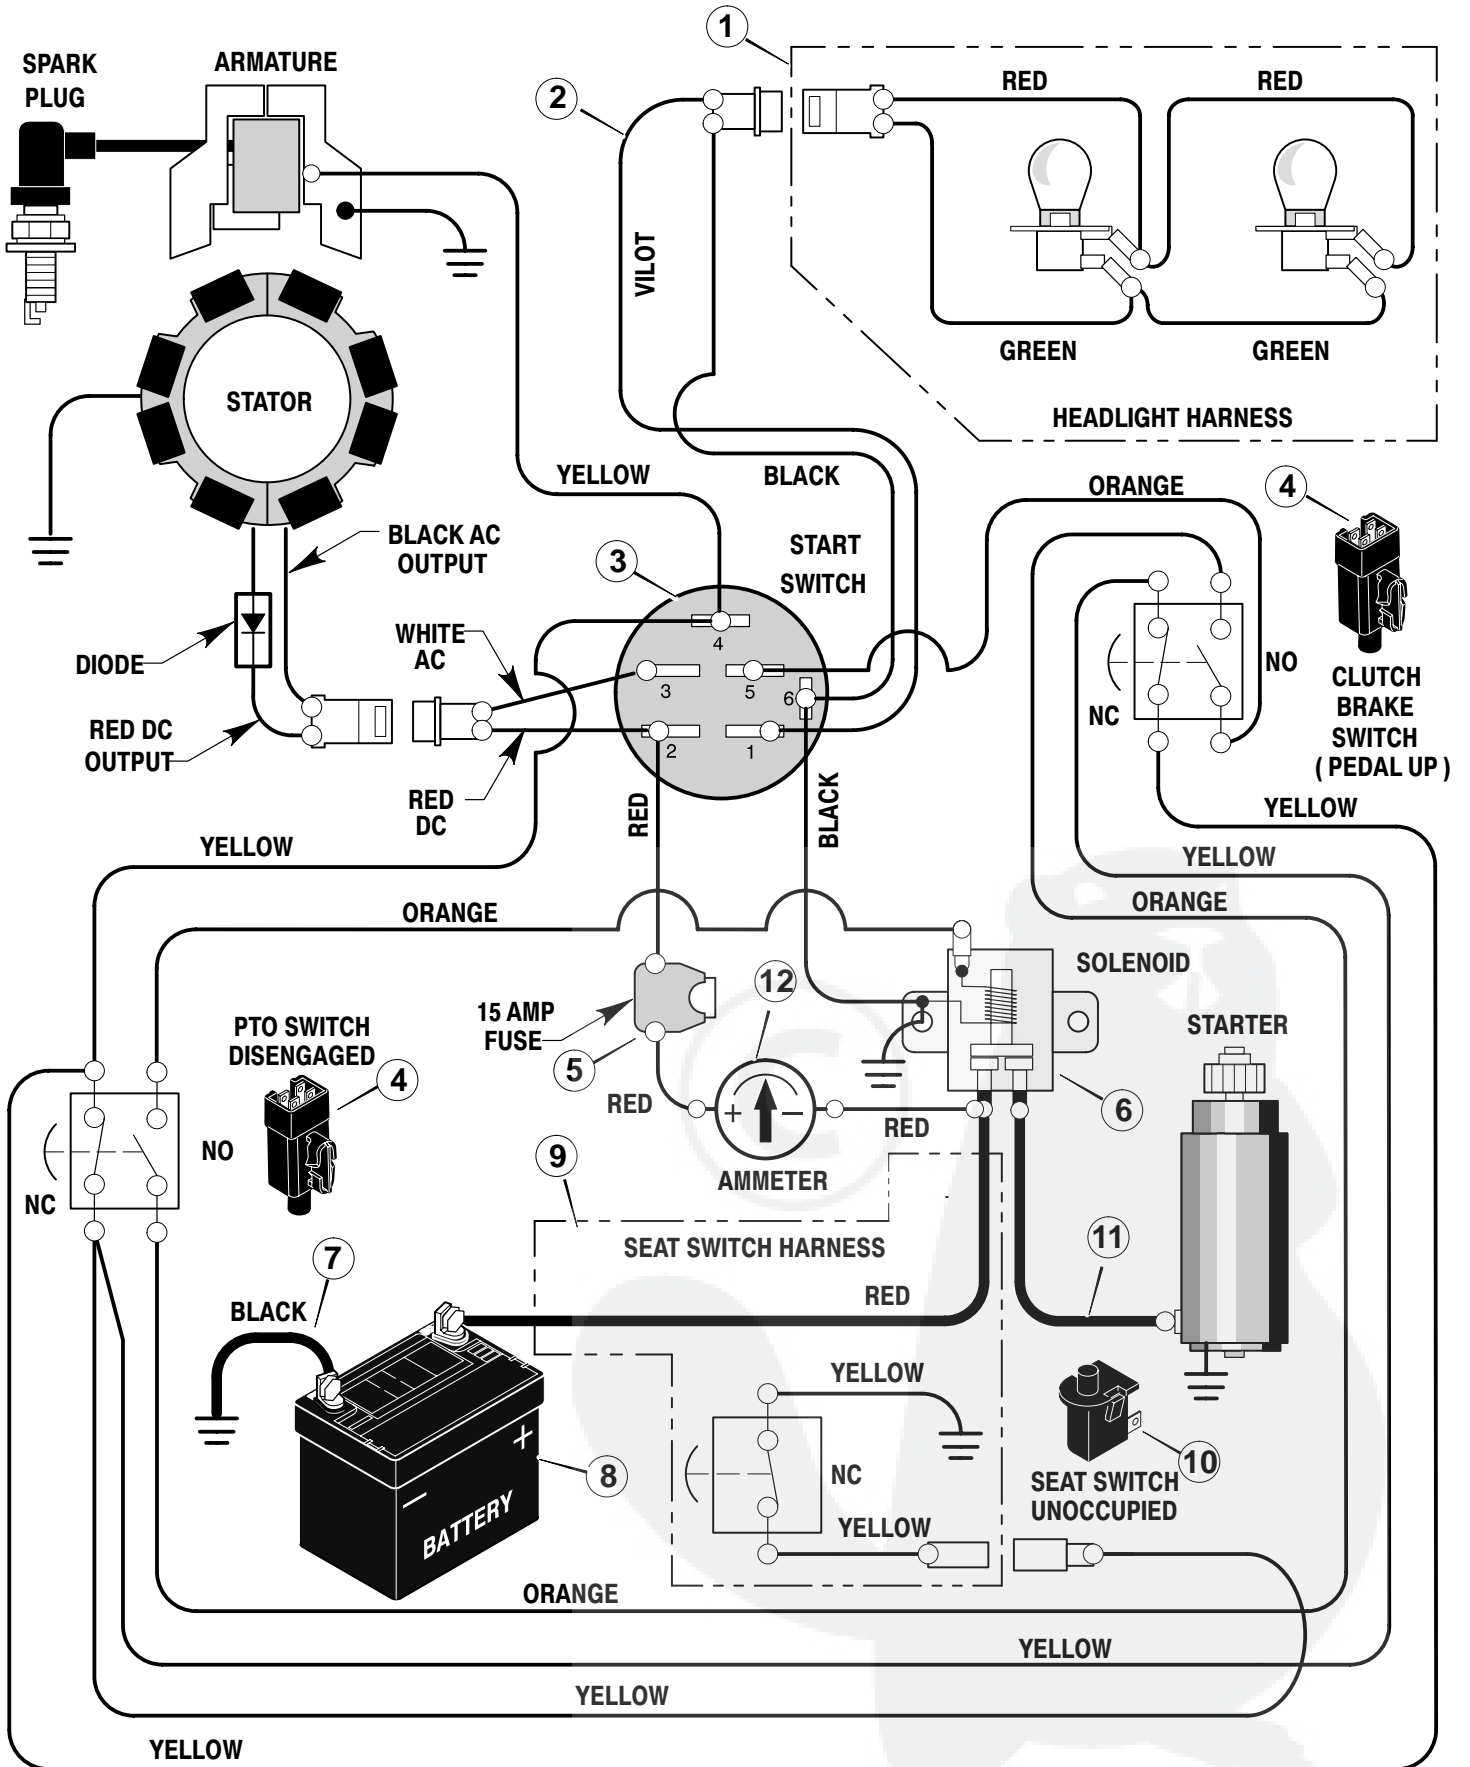

Key No.	Description	Part No.
1	Fuel Cap	92317
2	Fuel Tank	92342
3	Hose Clamp	95197
4	Fuel Line	23717
5	Hose Clamp	95197
6	Screw	26x201
7	Plate, Engine	94006E700
8	Throttle Control	92371
9	Engine*	—
10	Bolt, Engine Mount	25x7
11	Stack Pulley Assembly	690439 Z
12	Lockwasher	19x35
13	Bolt, Hex	1x140
14	Washer	18x32
15	Screw	26x249
16	Gasket	91309
17	Muffler	91271
18	Deflector, Muffler	94099 Z
19	Screw	26x208
20	Bolt, Hex	1x134
21	Guide, Belt	93349
22	Nut, Flange	15x79 Z
23	Guide, Belt	94066
24	Shield, Heat	92381
25	Lock, Screw	92378
26	Screw	26x263
27	Washer	18X32

* Parts are available from an engine Authorized Service Center. See "Engines, Gasoline" or "Gasoline Engines" in the yellow pages of the telephone directory.

MODEL 40502x50C

REPAIR PARTS ELECTRICAL SYSTEM