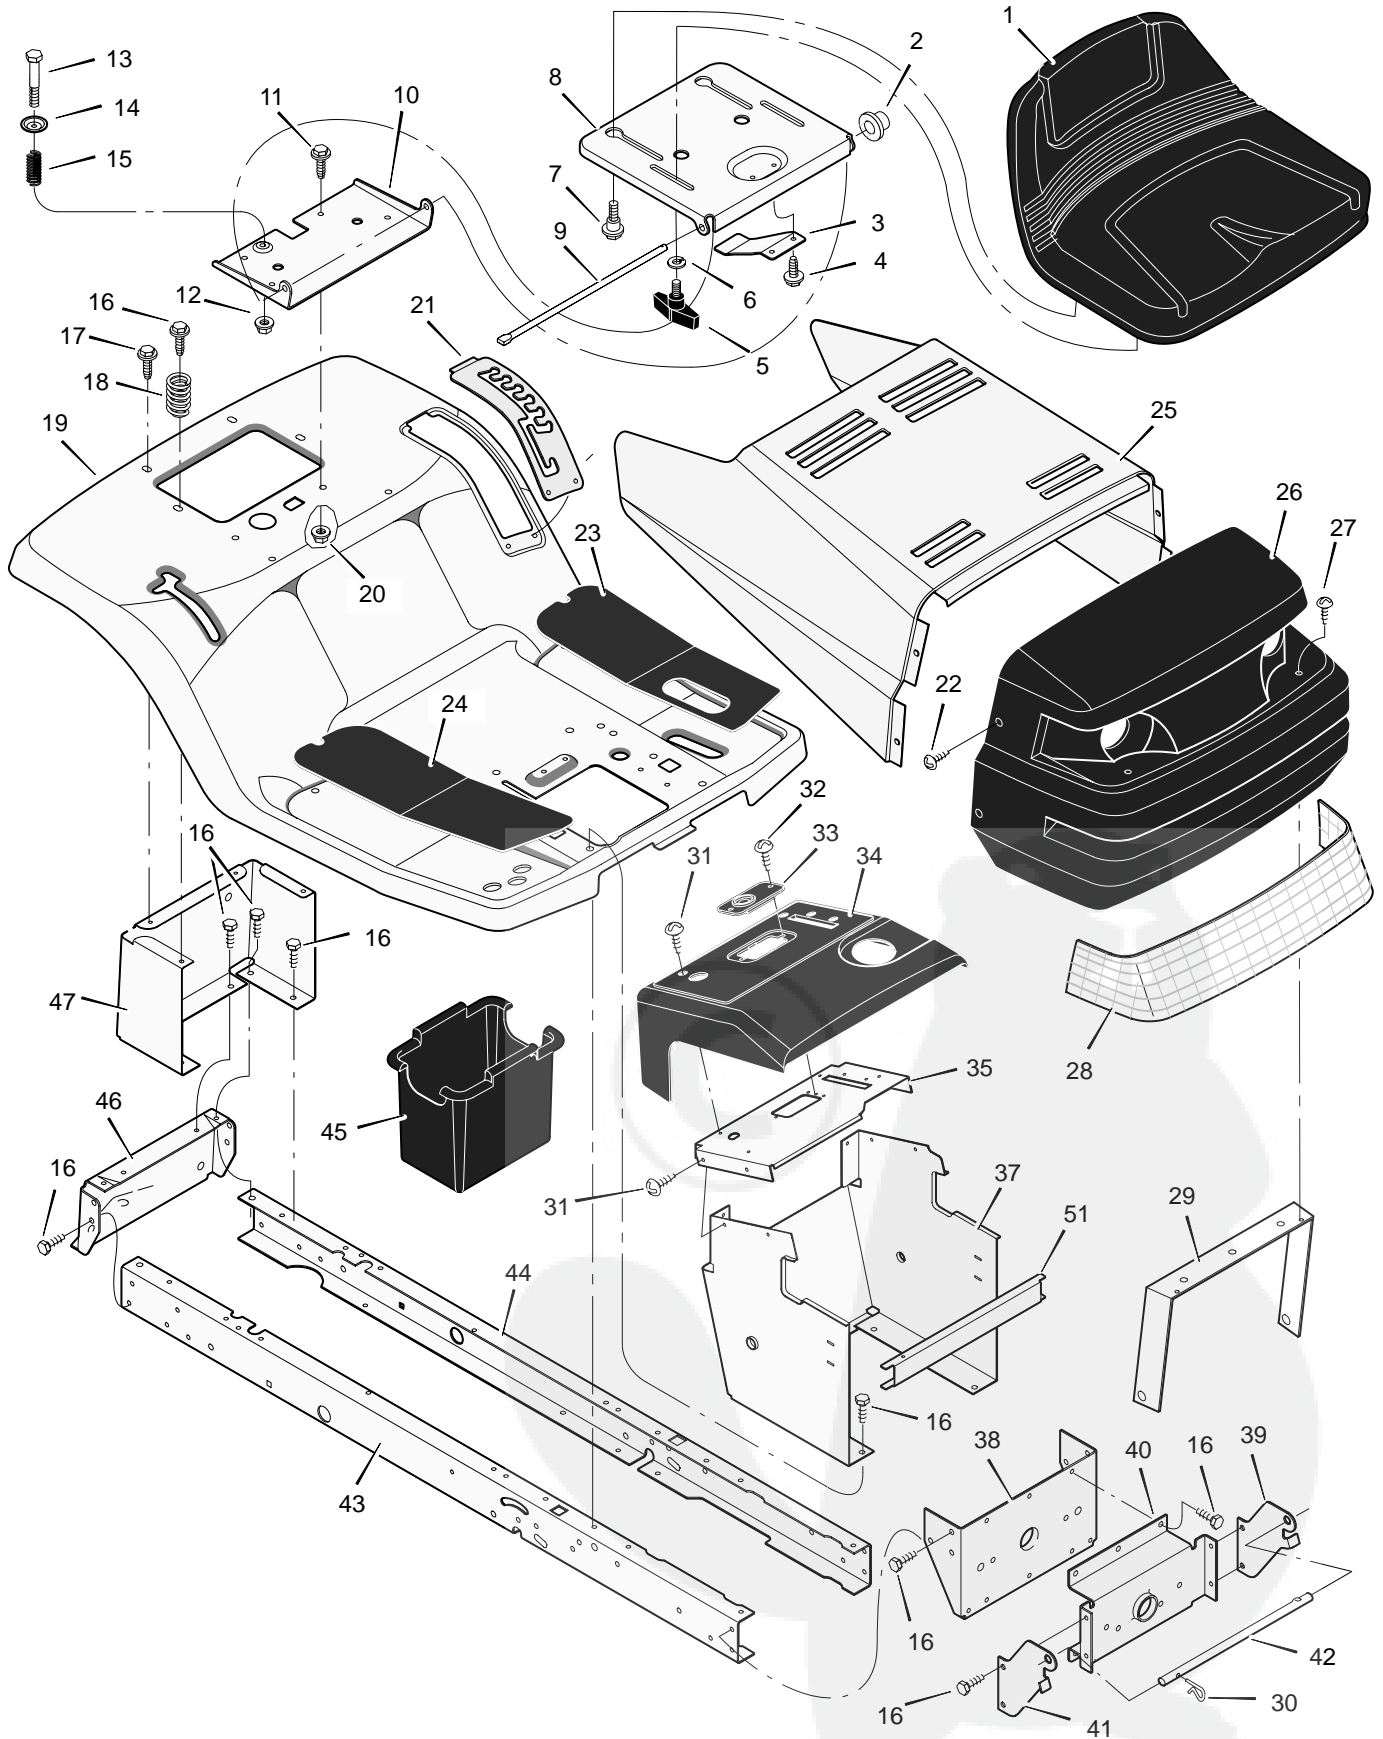

MODEL 40502x50C

REPAIR PARTS CHASSIS & HOOD

MODEL 40502x50C

REPAIR PARTS CHASSIS & HOOD

Key No.	Description	Part No.	Key No.	Description	Part No.
1	Seat	690567	27	Screw	26x239
2	Cap, Push On	28x23	28	Lens	92334
3	Spring	94057	29	Brace, Grille	92448
4	Screw	26x229	30	Pin, Hair	31x4
5	Bolt, Wing	94160	31	Screw	26x270
6	Washer	17x47	32	Screw	26x239
7	Bolt, Shoulder	9x56	33	Bearing, Steering	94214
8	Support, Seat	94154E700	34	Dash	95033E700
9	Rod, Pivot	94156 Z	35	Plate, Dash	94211E700
10	Bracket, Pivot	94153E700	36	Panel, Access	93007E700
11	Bolt	1x45	37	Support, Dash	95323E700
12	Nut	15x89	38	Bracket, Rear Hanger	94013E700
13	Bolt, Shoulder	9x55	39	Support, Left Grille	94213E700
14	Washer	94155 Z	40	Axle, Hanger	94007E700
15	Spring	164x31	41	Support, Right Grille	94212E700
16	Screw	26x249	42	Rod, Pivot	92332 Z
17	Screw	26x263	43	Frame, Right	690206E700
18	Spring	164x30	44	Frame, Left	690207E700
19	Deck, Seat	95249E245	45	Container, Battery	690424
20	Nut	15x88	46	Plate, Hitch	1001002E700
21	Plate, Index	94829E700	47	Panel, Rear	690434E700
23	Mat, Left	94371	51	Channel	94215E700
24	Mat, Right	94372	—	Decal, Right Hood	44x7713
25	Hood	92333E245	—	Decal, Left Hood	44x7714
26	Grille Assembly (Includes Lens)	94867E700	—	Instruction Book & Parts List	F-000744L