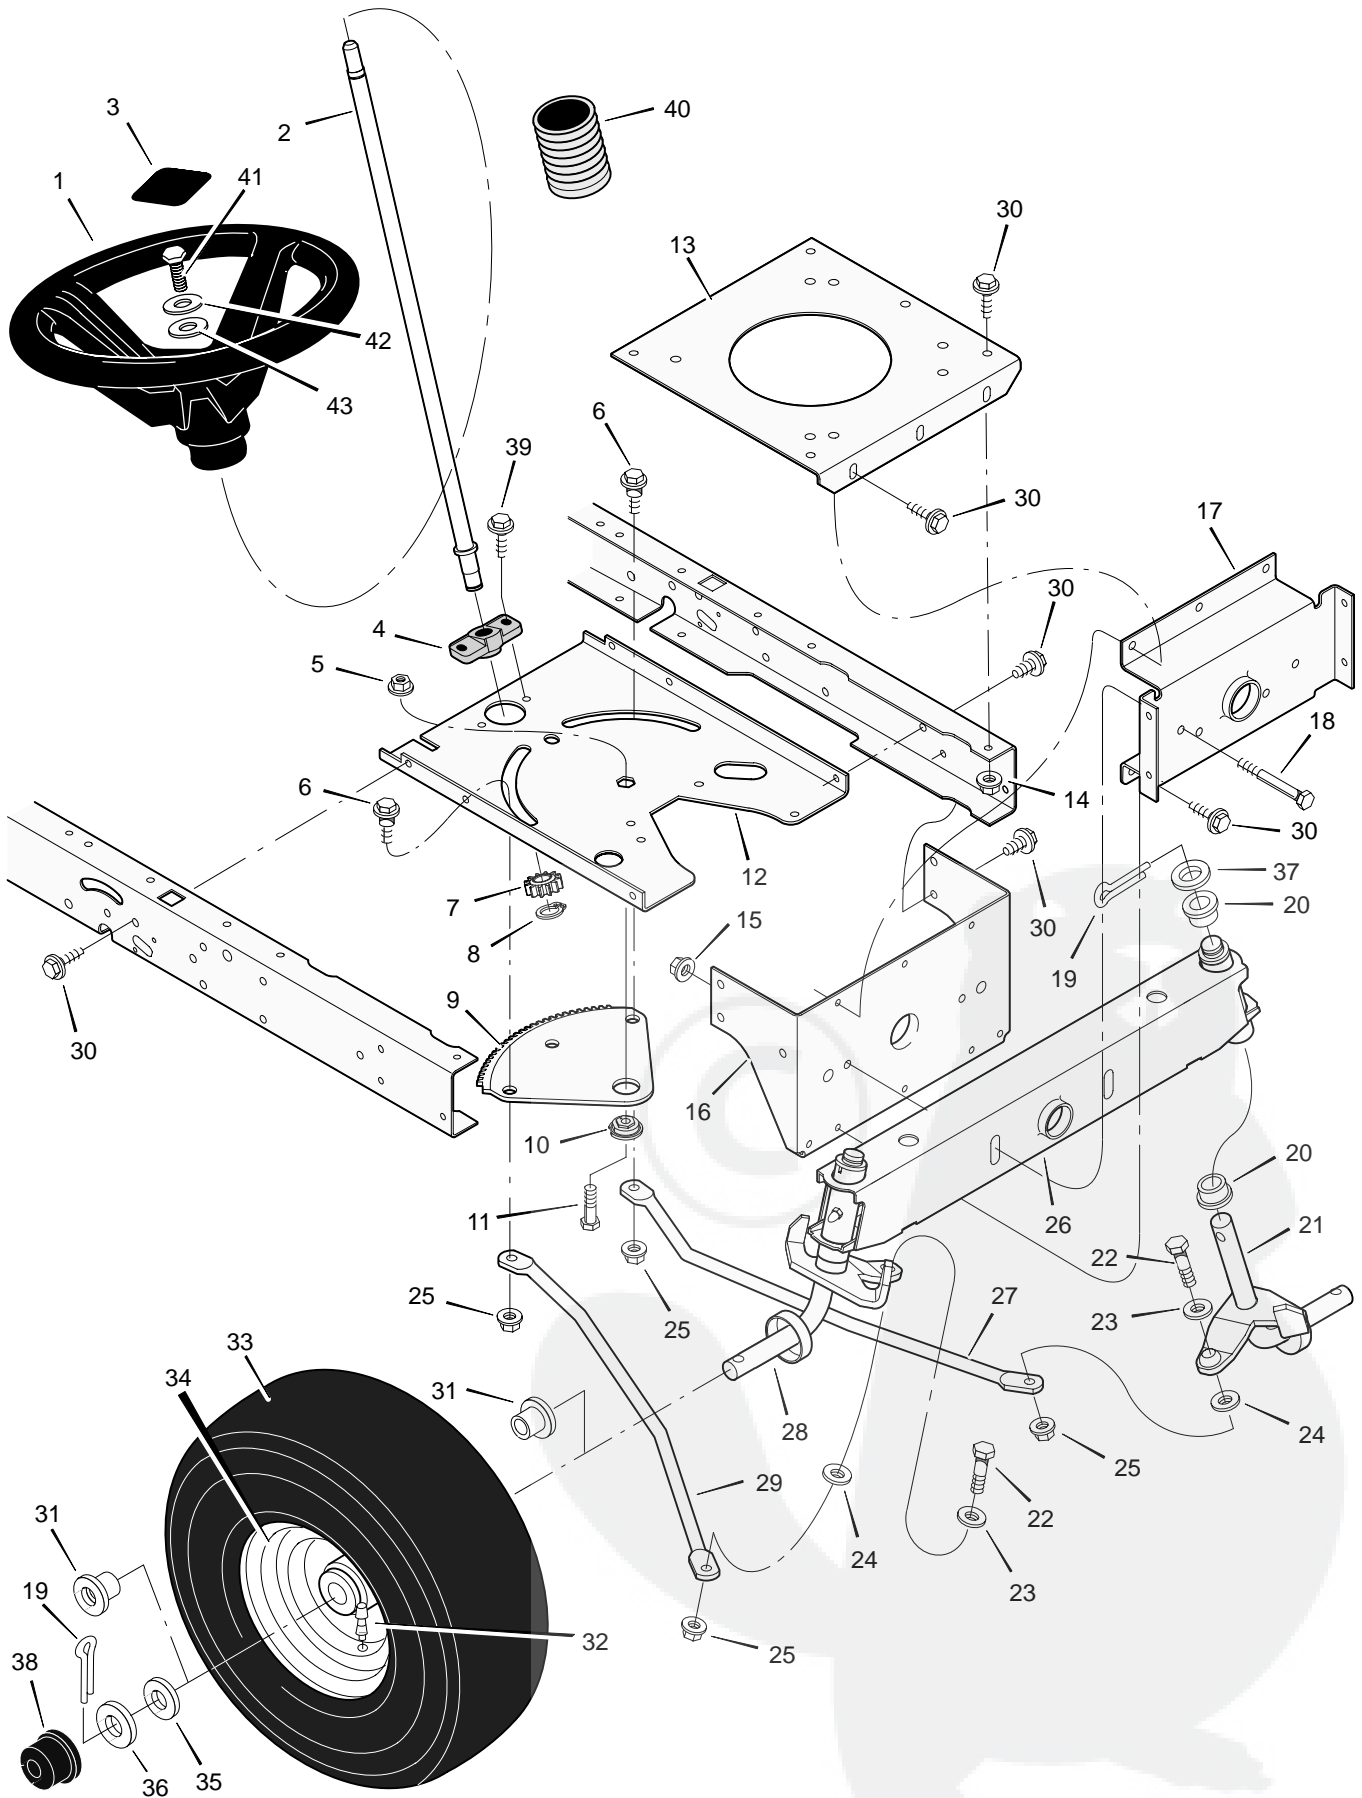

MODEL 40530x51B

REPAIR PARTS STEERING

MODEL 40530x51B

REPAIR PARTS STEERING

Key No.	Description	Part No.	Key No.	Description	Part No.
1	Wheel, Steering	95185	23	Washer	17x104
2	Post, Steering	94520	24	Washer	17x53 Z
3	Insert, Steering Wheel	711326	25	Nut, Flange	15x84
4	Bearing	94124	26	Axle Assembly	690210E700
5	Nut, Flange	15x113	27	Drag Link, Left	95329E700
6	Bolt, Shoulder	9x57	28	Spindle Assembly, Right	94575E700
7	Gear, Pinion	94122E700	29	Drag Link, Right	95328E700
8	Ring, Snap	11x25	30	Screw	26x249
9	Gear, Sector	94121E700	31	Bearing, Wheel	91334
10	Bearing	94123	32	Stem, Valve	24373
11	Bolt	1x84	33	Tire *	91912
12	Plate, Steering	690167E700	—	Tube	407924
13	Plate, Engine	94006E700	34	Wheel and Tire Assembly	94578-601
14	Nut, Flange	15x88	35	Washer	17x195
15	Nut, Flange	15x118	36	Washer	17x192
16	Bracket, Hanger	94013E700	37	Washer	17x113
17	Axle, Hanger	94007E700	38	Hub Cap	94618
18	Bolt	1x146	39	Screw	26x267
19	Pin, Cotter	30x49	40	Bellows	92059
20	Bearing	690150	41	Bolt	1x158
21	Spindle Assembly, Left	94576E700	42	Lockwasher	18x32
22	Bolt	1x111	43	Washer	17x146 Z

* When you order a tire, make sure to give the brand name of the tire so that the tread pattern on the tire will match.