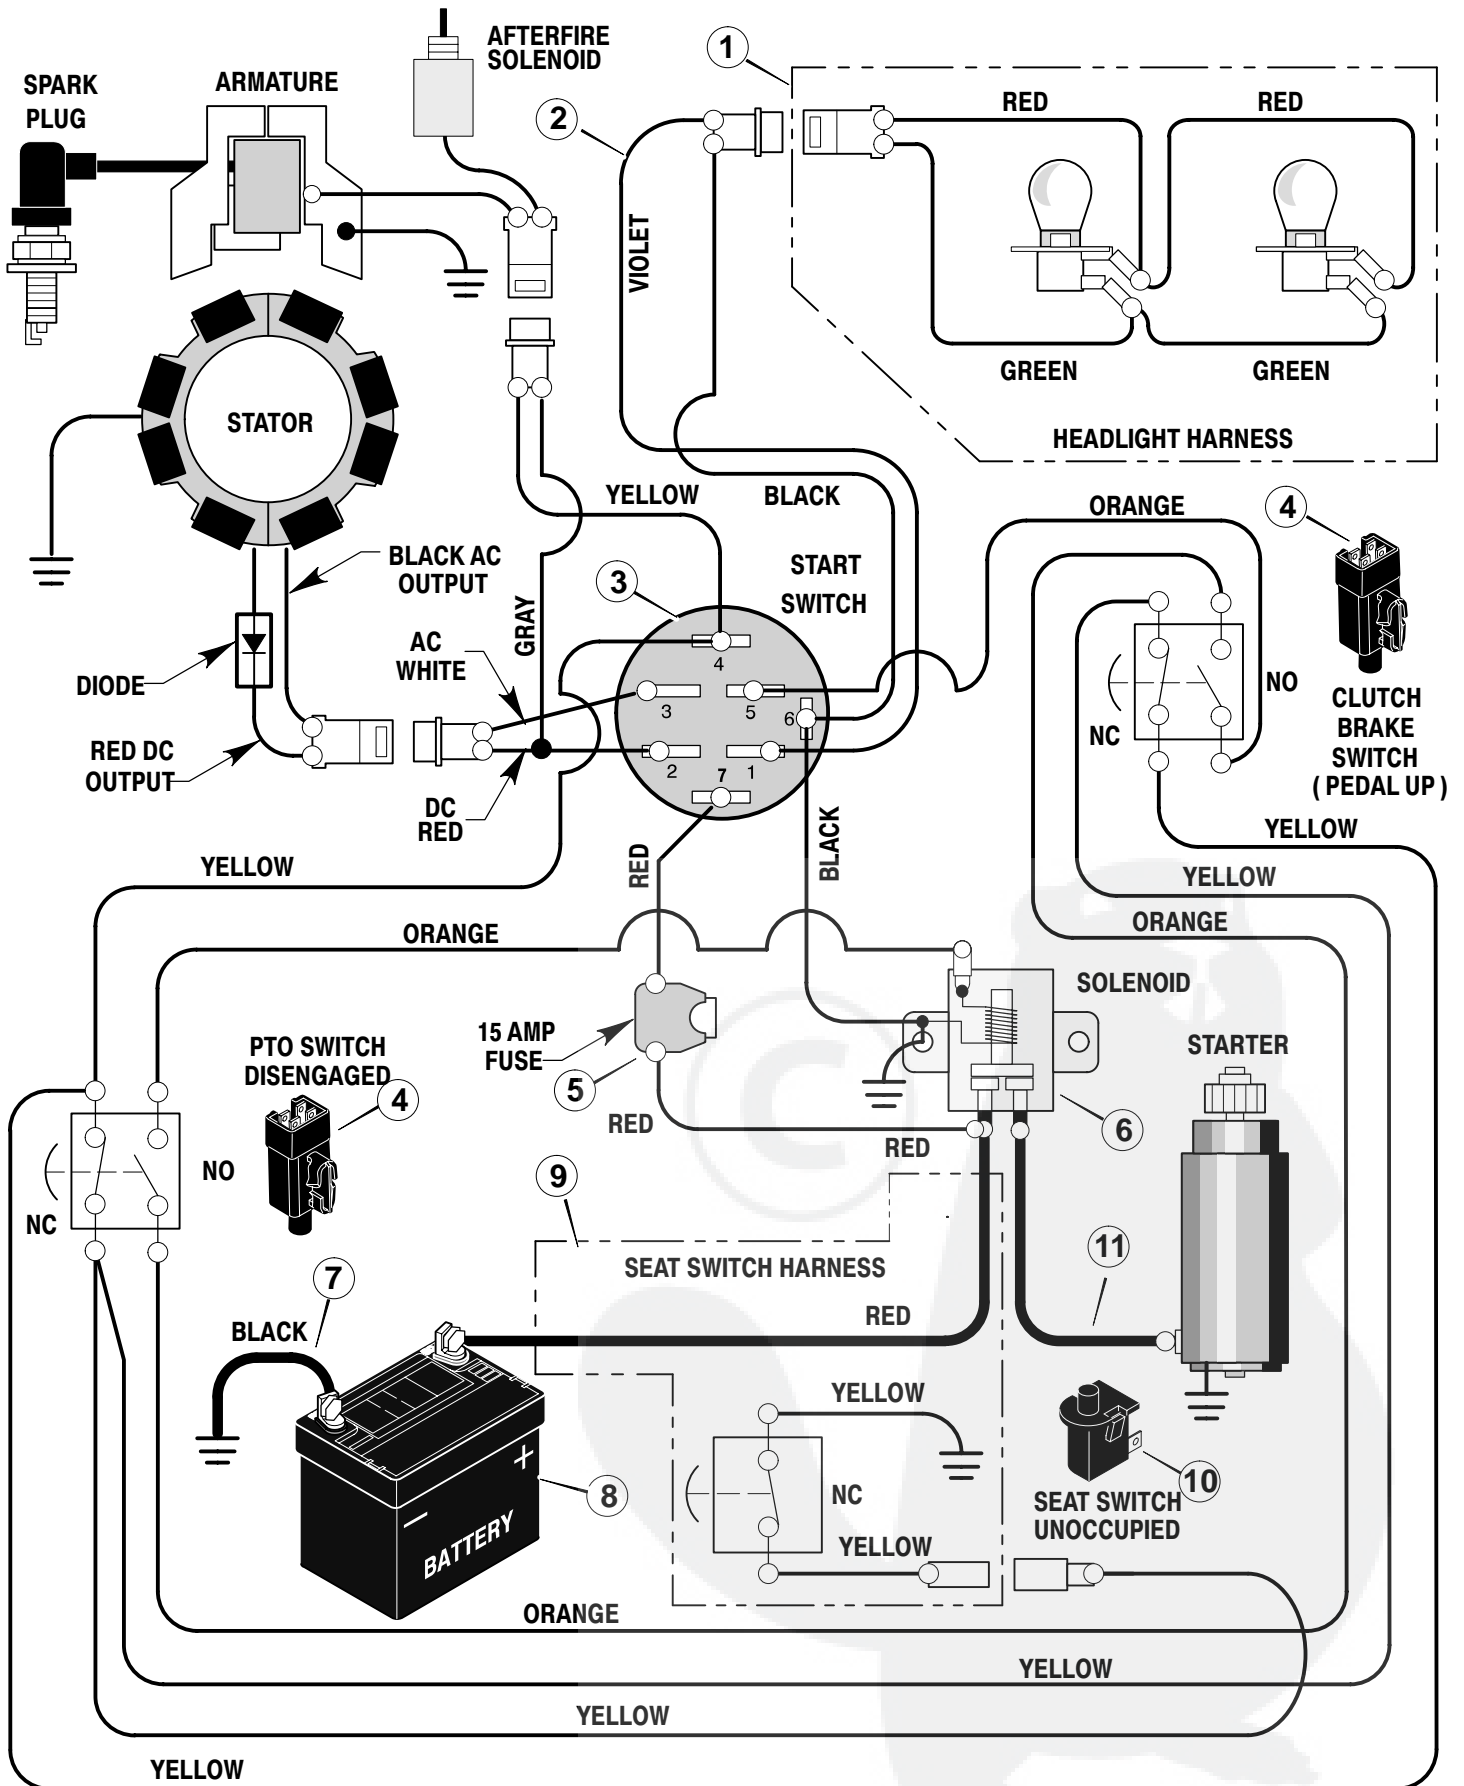

* Includes Key No. 17, 18, 30, 31, 32, 33, 45, 46, 47 and 51.

MODEL 40530x51B

REPAIR PARTS ENGINE MOUNT

Key No.	Description	Part No.
1	Fuel Cap	92317
2	Fuel Tank	94073
3	Hose Clamp	95197
4	Fuel Line	90671
5	Hose Clamp	95197
6	Screw	26x201
7	Plate, Engine	94006E701
8	Throttle Control	91989
9	Engine	—
10	Bolt, Engine Mount	25x7
—	Muffler	95206
—	Gasket, Muffler	91309
—	Adapter, Muffler	95207
—	Screw, Adapter	6x103
—	Bolt, Muffler	9x59
—	Lock, Screw	92378
11	Stack Pulley Assembly	94139Z
12	Lockwasher	19x35
13	Bolt, Hex	1x140
14	Washer	17x170
15	Screw	26x249
21	Guide, Belt	93349Z
22	Nut, Flange	15x79Z
23	Guide, Belt	94066Z
26	Screw	26x253
28	Pipe, Exhaust	92855
29	Clamp	92558
30	Shield, Heat	92550 SE
31	Screw	26x263

MODEL 40530x51B

REPAIR PARTS ELECTRICAL SYSTEM

Key No.	Description	Part No.
1	Harness, Light Wire	250x68
	Socket, Light	92372
	Bulb, Light	90084
2	Harness, Chassis Wire	250x87
3	Switch, Ignition	92556
	Key, Ignition	20729
	Nut, Hex	91489
	Cap, Ignition	91488
4	Switch, Limit	94136
5	Fuse	54212
	Holder, Fuse	407078
6	Solenoid	94613
	Screw, Mounting	26x229
	Locknut	15x116
7	Cable, Battery Ground	24x32
	Screw, Ground Cable	26x213
8	Battery	21075
	Bolt, Carriage	2x82
	Wingnut	14x79
9	Harness, Seat Switch Wire	250x67
10	Switch, Seat Sensor	94159
11	Cable	24x31