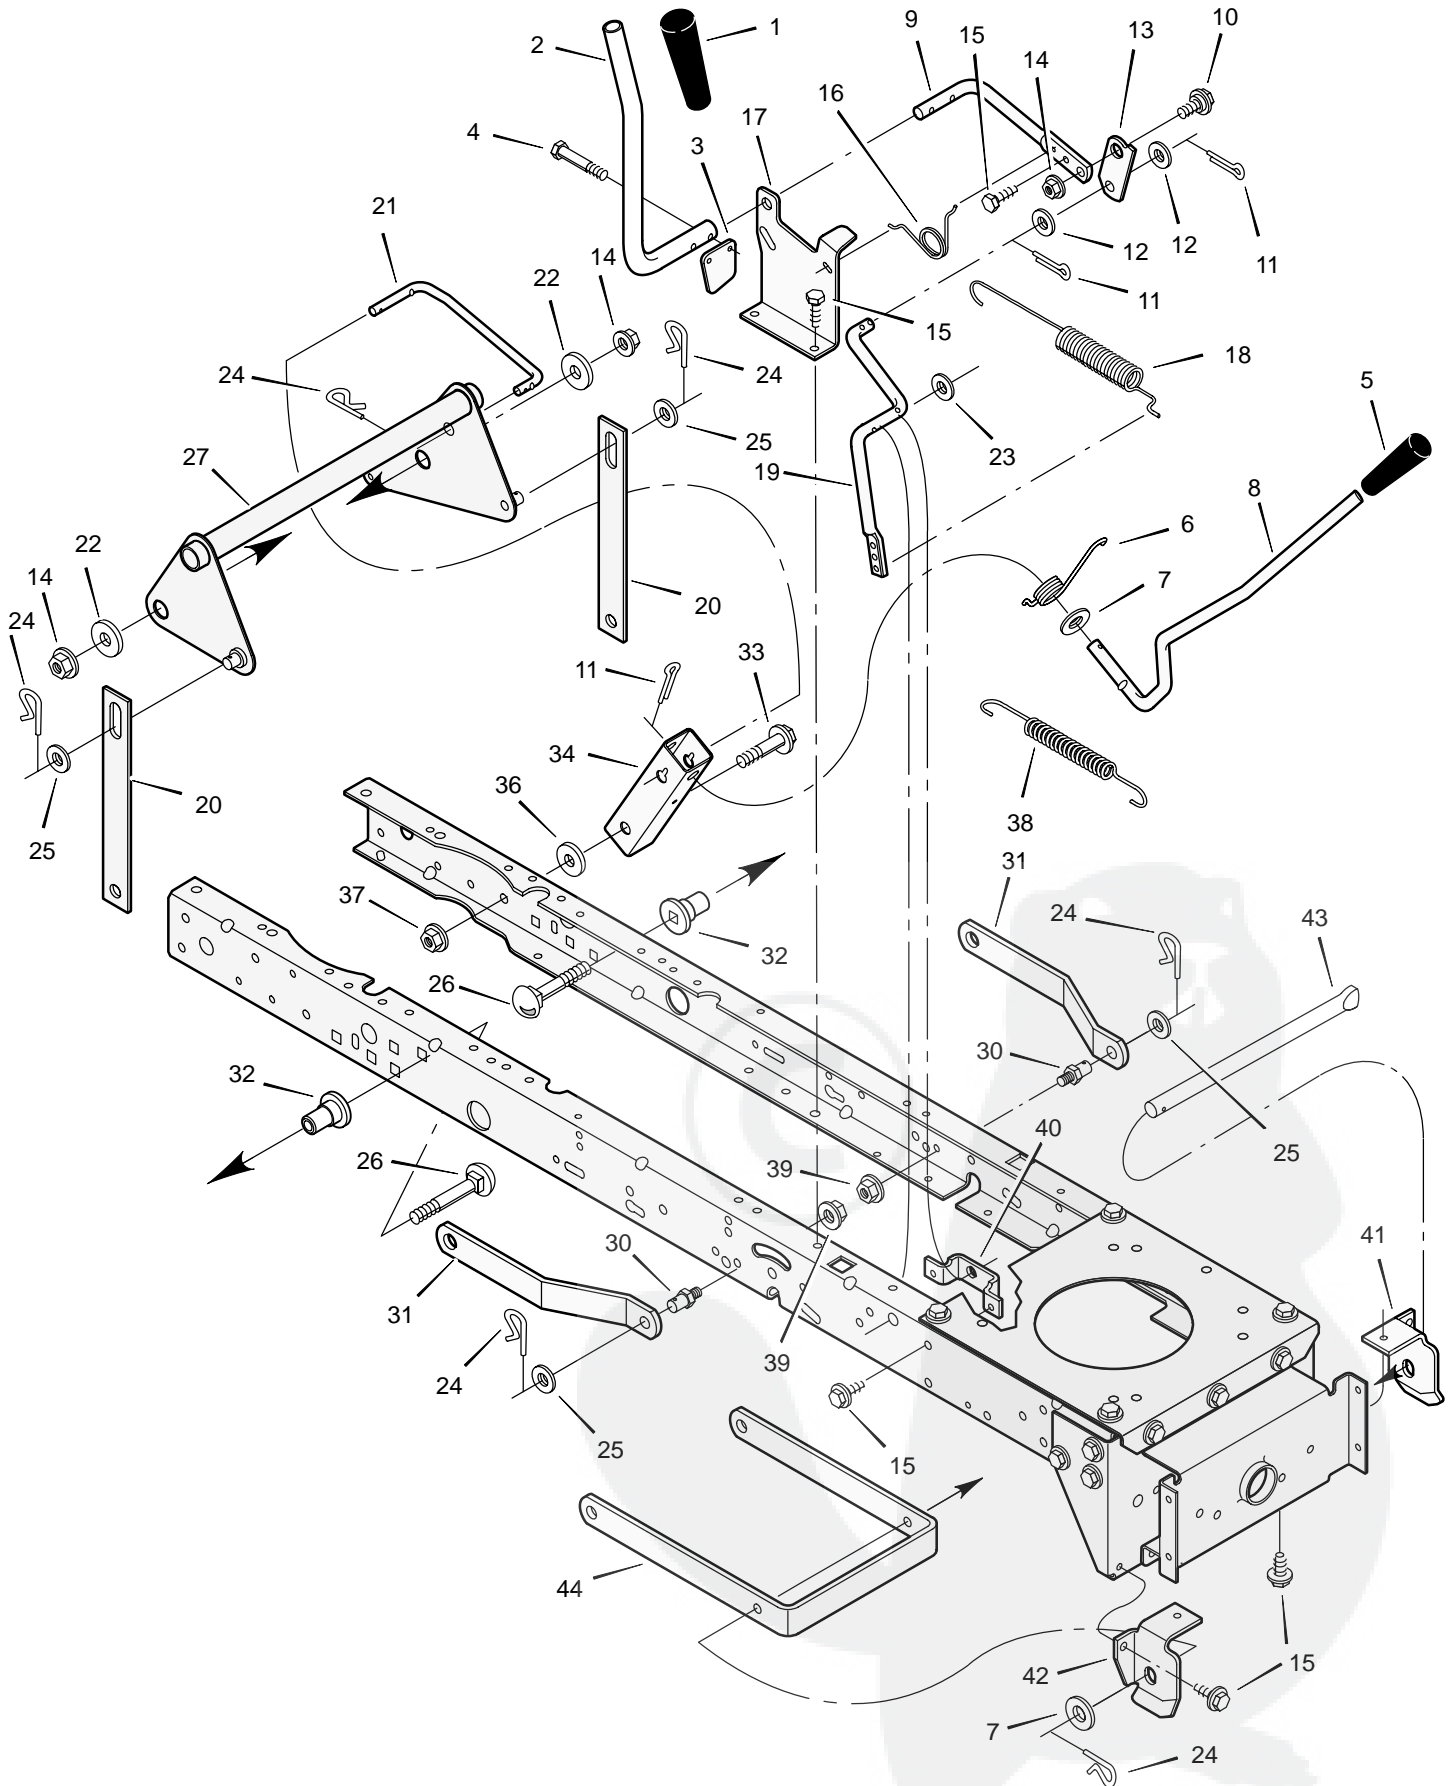

MODEL 40530x51B

REPAIR PARTS MOWER HOUSING SUSPENSION

MODEL 40530x51B

REPAIR PARTS MOWER HOUSING SUSPENSION

Key No.	Description	Part No.	Key No.	Description	Part No.
1	Grip	92698	22	Washer	17x168
2	Handle	94157 Z	23	Washer	17x57
3	Pad, Switch	94022 Z	24	Pin, Hair	31x4
4	Bolt	25x3	25	Washer	17x91 Z
5	Grip	92697	26	Bolt, Carriage	2x85
6	Spring	166x40	27	Lever Assembly, Lift	690363E700
7	Washer	17x103	30	Pin	94067
8	Lever, Lift	94195 Z	31	Bracket, Rear Suspension	94055E700
9	Lever, PTO	94017 Z	32	Spacer, Lifter	690151
10	Bolt, Shoulder	9x39	33	Bolt, Shoulder	9x53
11	Pin, Cotter	30x20	34	Bracket, Pivot	94015E700
12	Washer	17x102	36	Washer	17x191
13	Link, PTO	94004 Z	37	Nut, Flange	15x84
14	Nut, Flange	15x84	38	Spring	165x131
15	Screw	26x249	39	Nut, Flange	15x68
16	Spring	166x39	40	Bracket, PTO	94005E700
17	Bracket, PTO	94018E700	41	Hanger, Left Deck	94027E700
18	Spring	165x119	42	Hanger, Right Deck	94026E700
19	Crank, PTO	94019E700	43	Rod, Hanger	94158Z
20	Link, Lift	690212E700	44	Bracket, Suspension	94058E700
21	Link, Lift Handle	690122E700