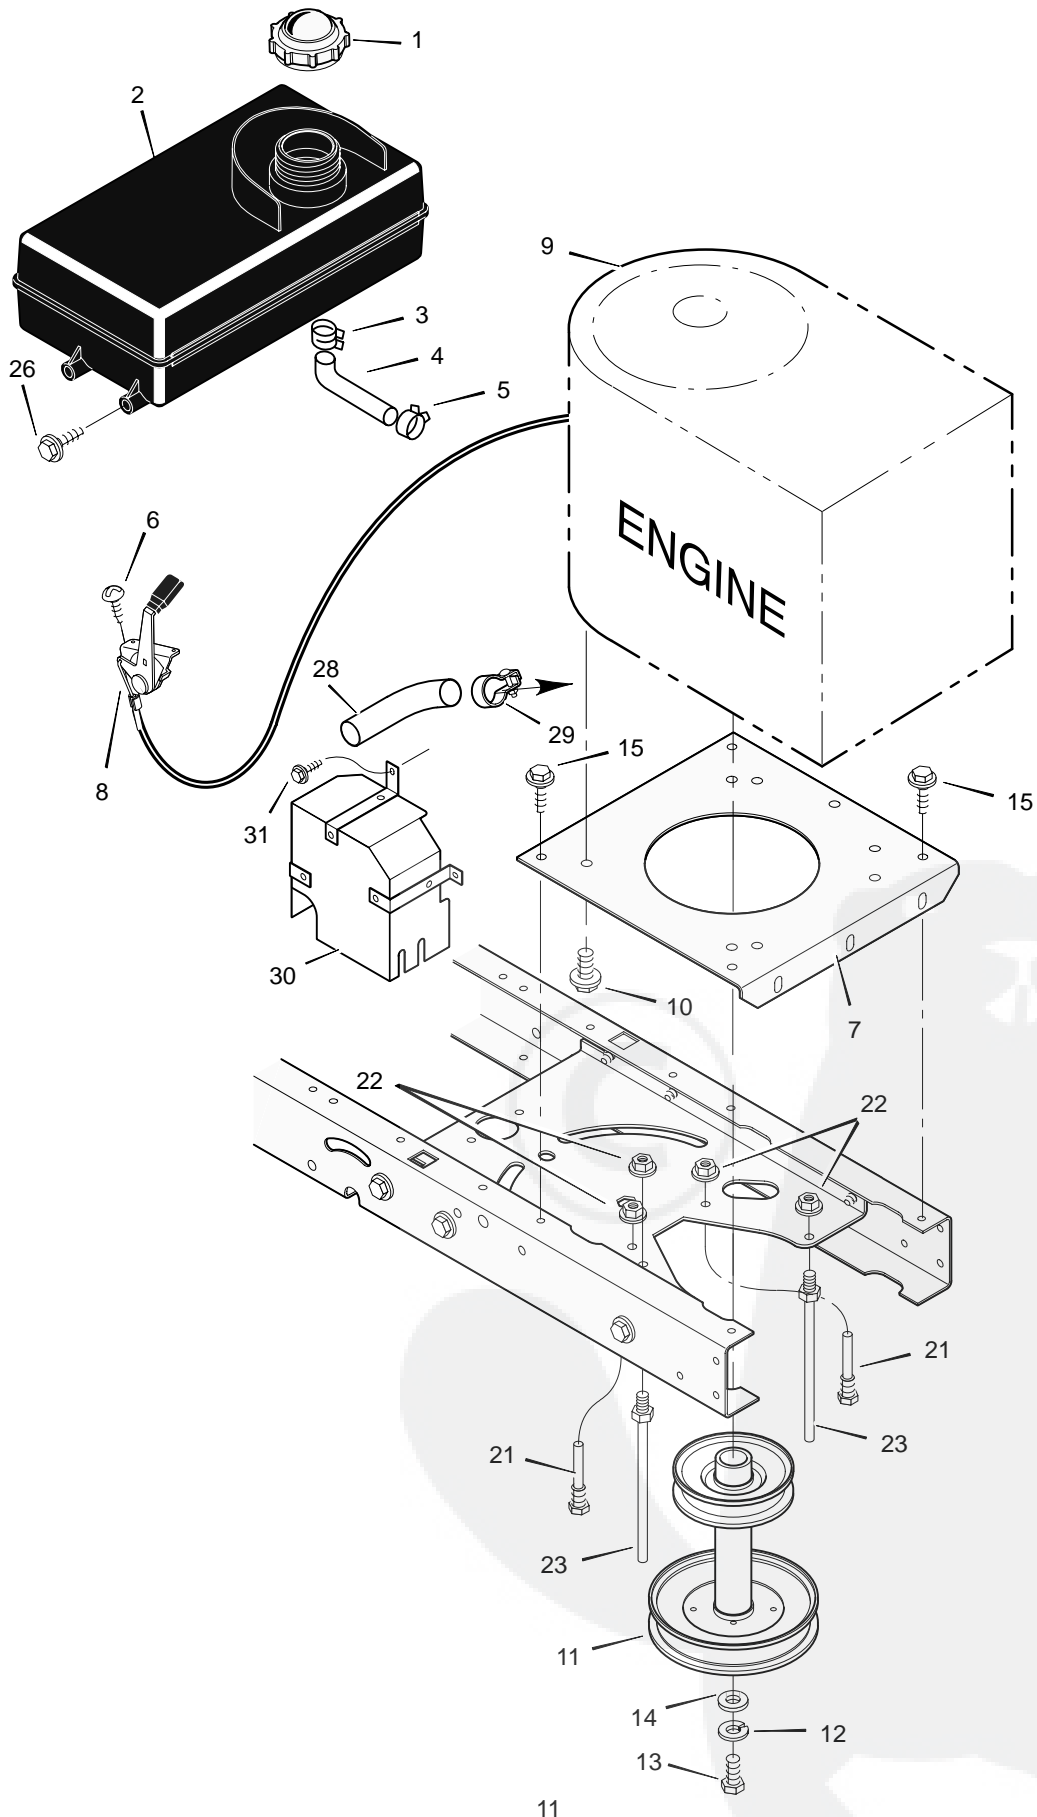

MODEL 40530x51B

REPAIR PARTS MOWER HOUSING

Key No.	Description	Part No.	Key No.	Description	Part No.
1	Pulley, Jackshaft	92851	28	Bracket Assembly, Brake	94145E700
2	Nut, Hex	15x121	29	Spring	166x42
3	Belt, Mower Drive	37x62	30	Bracket, Suspension	94142E700
4	Pulley, Idler	91801	31	Plate	91770E700
5	Nut, Flange	15x84	32	Nut, Flange	15x88
6	Jackshaft	94129	33	Bolt, Carriage	2x53
7	Spacer	94130	34	Mandrell	90905
8	Link, Lift	690212E700	35	Bracket, Suspension	94058E700
9	Pad, Friction	94137	36	Adapter, Blade	92466
10	Bolt, Shoulder	9x52	37	Blade	92002E701
11	Bracket, Suspension	94055E700	38	Washer	17x166
12	Pad Assembly, Left Brake	94049E700	39	Washer	17x165
13	Knob	94068	40	Nut	15x100
14	Bolt, Shoulder	9x51	41	Spring	166x4
15	Plate, Suspension	94128E700	42	Cap, Push On	28x23
16	Spring	166x43	43	Rod, Pivot	94957 Z
17	Nut, Flange	15x79	44	Deflector Assembly	94707
18	Bracket, Suspension	94143E700	45	Bracket, Deflector	94956E700
19	Pin, Hanger	95194	46	Bracket, Front Hanger	94144E700
20	Washer	17x103	47	Washer	17x45 Z
21	Pin, Cotter	31x4	48	Guide, Belt	94781
22	Bolt	25x7	50	Bracket, Support	94681E700
23	Cover, Pulley	94051E700	51	Screw	26x249
24	Bolt, Shoulder	9x39	52	Spring, Extension	165x119
25	Arm, Idler	94177 Z	53	Housing, Blade *	94888E700
26	Spring	166x41	1-53	Complete Mower Housing Assembly	776103
27	Pad Assembly, Right Brake	94047E700			

* Includes Key No. 17, 18, 30, 31, 32, 33, 45, 46, 47 and 51.

MODEL 40530x51B

REPAIR PARTS ENGINE MOUNT