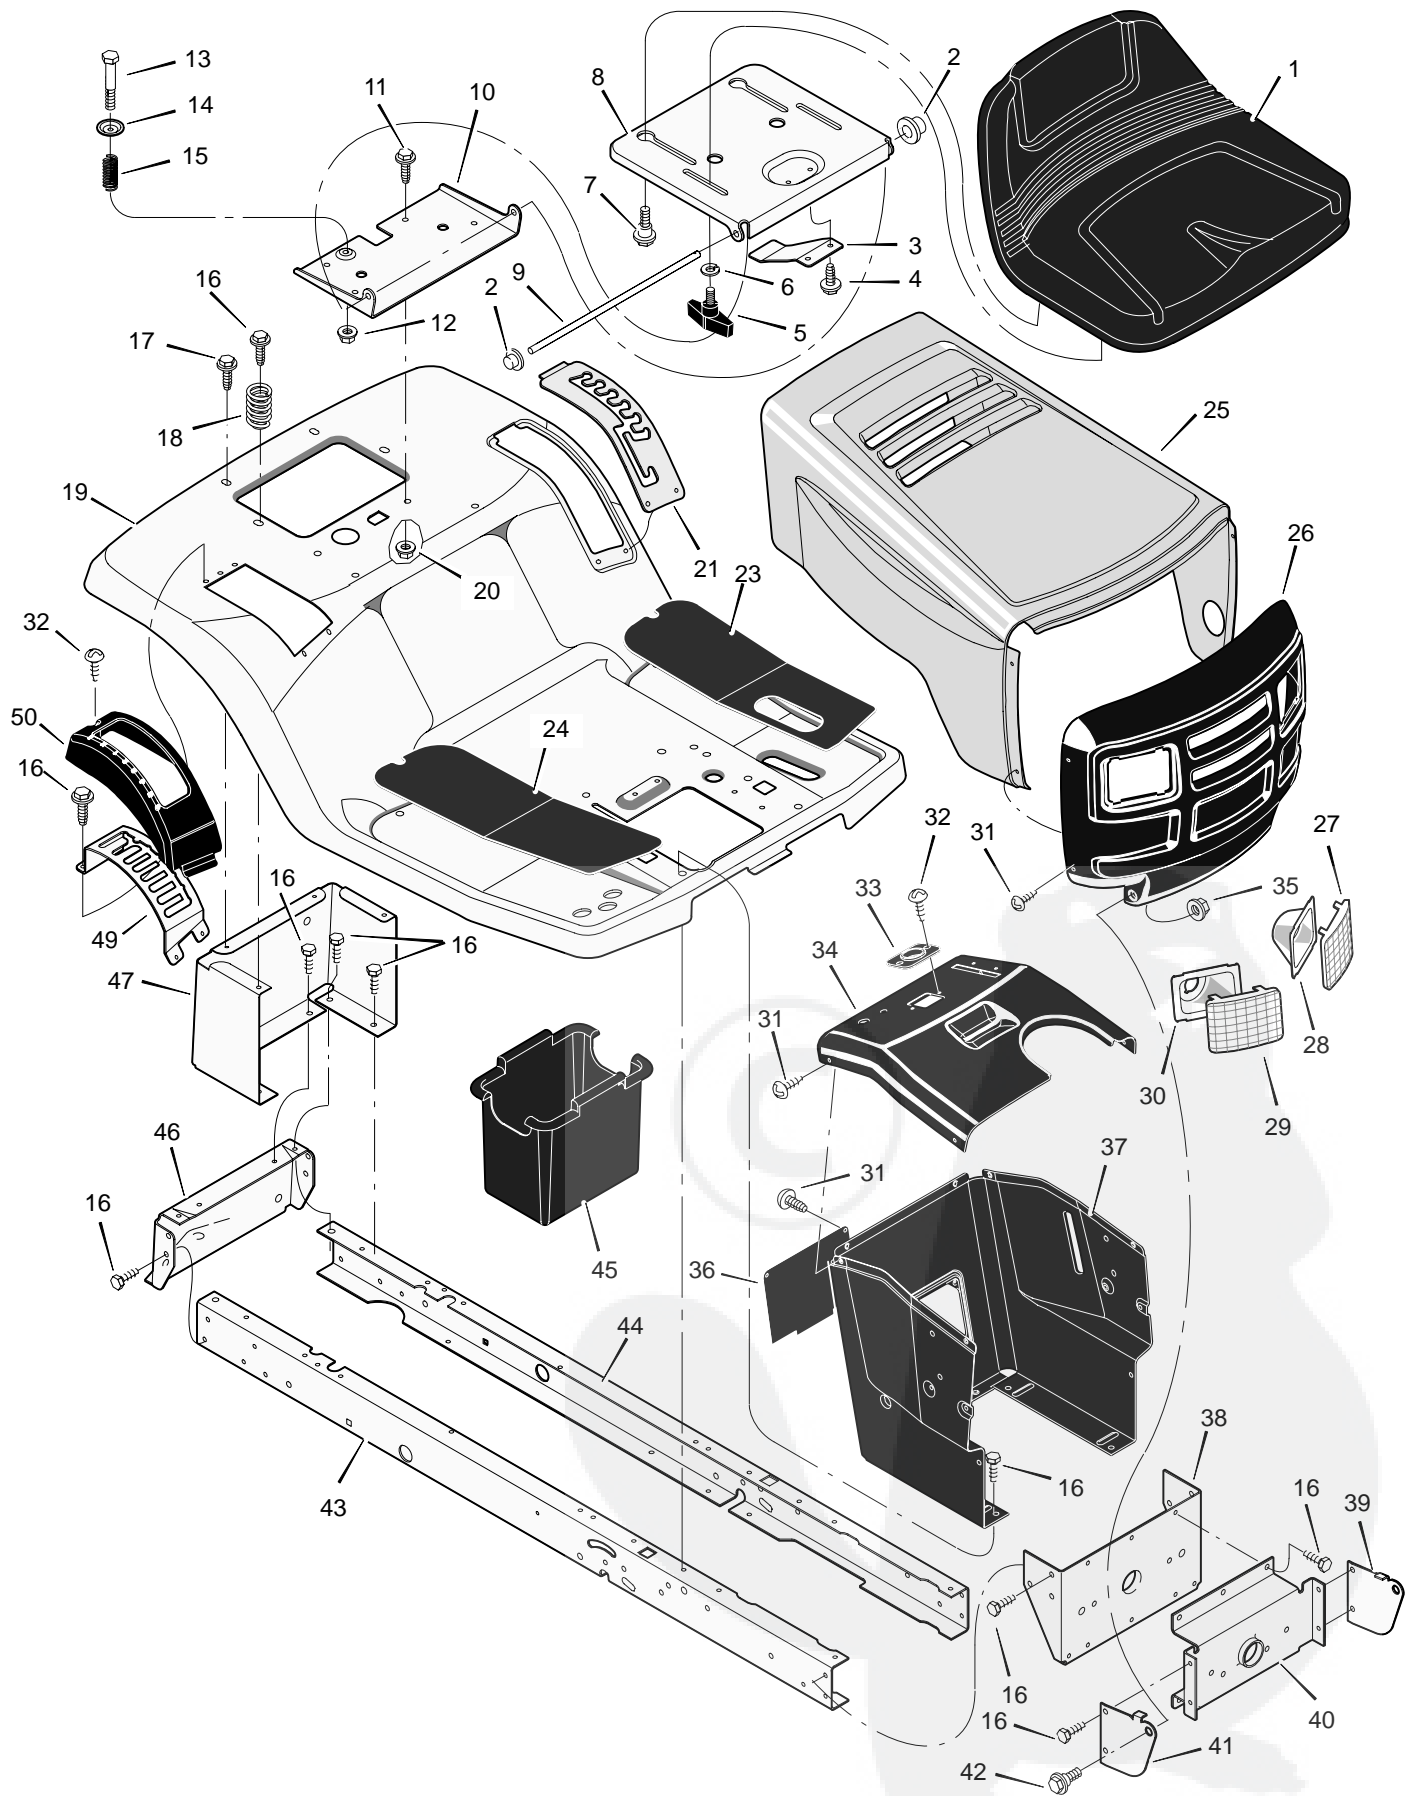

MODEL 40530x51B

REPAIR PARTS CHASSIS & HOOD

MODEL 40530x51B

REPAIR PARTS CHASSIS & HOOD

Key No.	Description	Part No.	Key No.	Description	Part No.
1	Seat	94162	29	Lens, Right	94080
2	Cap, Push On	28x23	30	Bezel, Right	94076Z
3	Spring	94057	31	Screw	26x270
4	Screw	26x229	32	Screw	26x238
5	Bolt, Wing	94160	33	Bearing, Steering	94075
6	Washer	17x47Z	34	Dash	94074E700
7	Bolt, Shoulder	9x56	35	Nut	15x84
8	Support, Seat	94154E700	36	Panel, Access	93007E700
9	Rod, Pivot	94156 Z	37	Support, Dash	95318E700
10	Bracket, Pivot	94153E700	38	Bracket, Rear Hanger	94013E700
11	Bolt	1x45	39	Support, Left Grille	94083E700
12	Nut	15x89	40	Axle, Hanger	94007E700
13	Bolt, Shoulder	9x55	41	Support, Right Grille	94082E700
14	Washer	94155Z	42	Bolt, Shoulder	9x51
15	Spring	164x31	43	Frame, Right	690206E700
16	Screw	26x249	44	Frame, Left	690207E700
17	Screw	26x263	45	Container, Battery	94069
18	Spring	164x30	46	Plate, Hitch	94002E245
19	Deck, Seat	94173E245	47	Panel, Rear	94023E245
20	Nut	15x88	49	Gate, Shift	94171E700
21	Plate, Index	94829E700	50	Cover, Shift Gate	94138E700
23	Mat, Left	94999	—	Decal, Right Hood	44x6824
24	Mat, Right	94998	—	Decal, Left Hood	44x6825
25	Hood	94072E245	—	Decal, Warning	44x6815
26	Grille	94079E700	—	Decal, Shifter	44x6283
27	Lens, Left	94081	—	Instruction Book and Parts List	F-99710
28	Bezel, Left	94077Z			