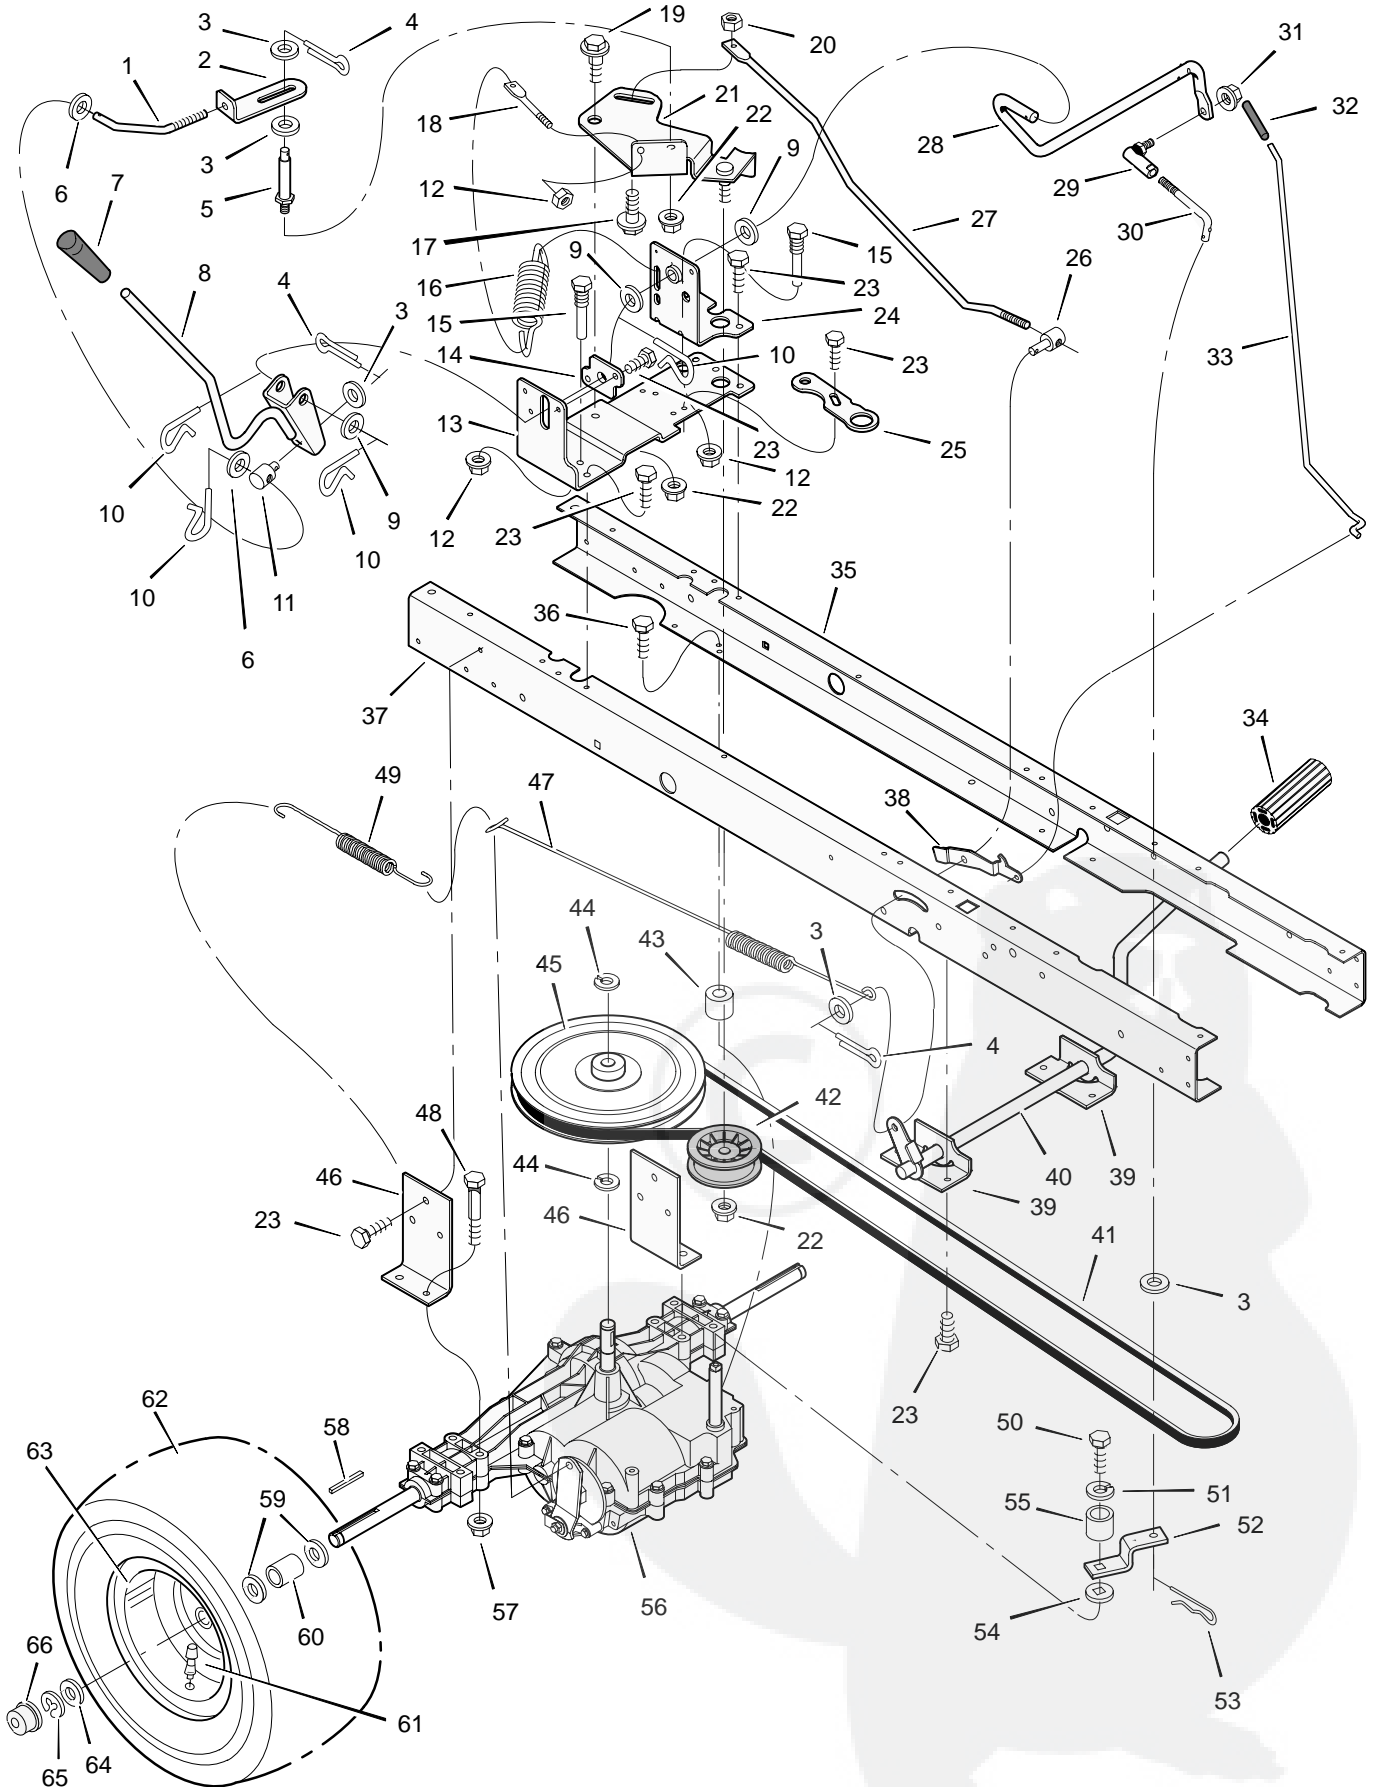

MODEL 40531x50A

REPAIR PARTS MOTION DRIVE

MODEL 40531x50A

REPAIR PARTS MOTION DRIVE

Key No.	Description	Part No.	Key No.	Description	Part No.
1	Rod, Adjuster	94166Z	35	Frame, Left	94001E701
2	Link, Clutch	94183Z	36	Screw	25x12
3	Washer	17x104	37	Frame, Right	94000E701
4	Pin, Cotter	30x20	38	Latch, Parking Brake	94045Z
5	Spacer, Stud	94146	39	Bracket, Pedal	94035E701
6	Washer	17x47Z	40	Lever, Clutch/Brake	94038E701
7	Grip	94198	41	Belt	37x87
8	Lever, Shift	94170Z	42	Pulley, Idler	91179
9	Washer	17x102	43	Spacer	94132
10	Pin, Hair	31x4	44	Ring, Snap	11x7
11	Swivel	94147	45	Pulley, Drive	91807
12	Nut, Flange	15x79	46	Bracket, Transaxle	94008E701
13	Bracket, Shifter	94033E701	47	Spring, Extension	165x115
14	Plate, Pivot	94164E701	48	Bolt	1x155
15	Guide, Belt	93349	49	Spring, Extension	165x92
16	Spring, Extension	165x116	50	Bolt	1x145
17	Bolt, Shoulder	9x54	51	Lockwasher	18x32
18	Stud, Spring	94042	52	Yoke, Shift	94031Z
19	Bolt, Shoulder	9x39	53	Pin, Hair	31x6
20	Locknut	15x89	54	Washer	17x148
21	Arm Assembly, Idler	94040Z	55	Spacer	91889
22	Locknut	15x84	56	Transaxle **	**
23	Screw	26x249	57	Nut, Flange	15x88
24	Bracket, Shift	94034E701	58	Key, Square	21553
25	Plate, Shift	94032E701	59	Washer	17x160
26	Nut, Adjuster	94815	60	Spacer	87x100Z
27	Rod, Clutch	94041Z	61	Stem, Valve	24373
28	Rod, Shift	94167Z	62	Tire *	91414
29	Joint, Ball	21031		Tube	407049
30	Link, Shift	94172Z	63	Wheel & Tire Assembly	92289-601
31	Locknut	15x87	64	Washer	17x195
32	Grip	92724	65	E-Ring	11x3
33	Rod, Parking Brake	94152Z	66	Cap, Hub (Optional)	94618
34	Pedal	21544			