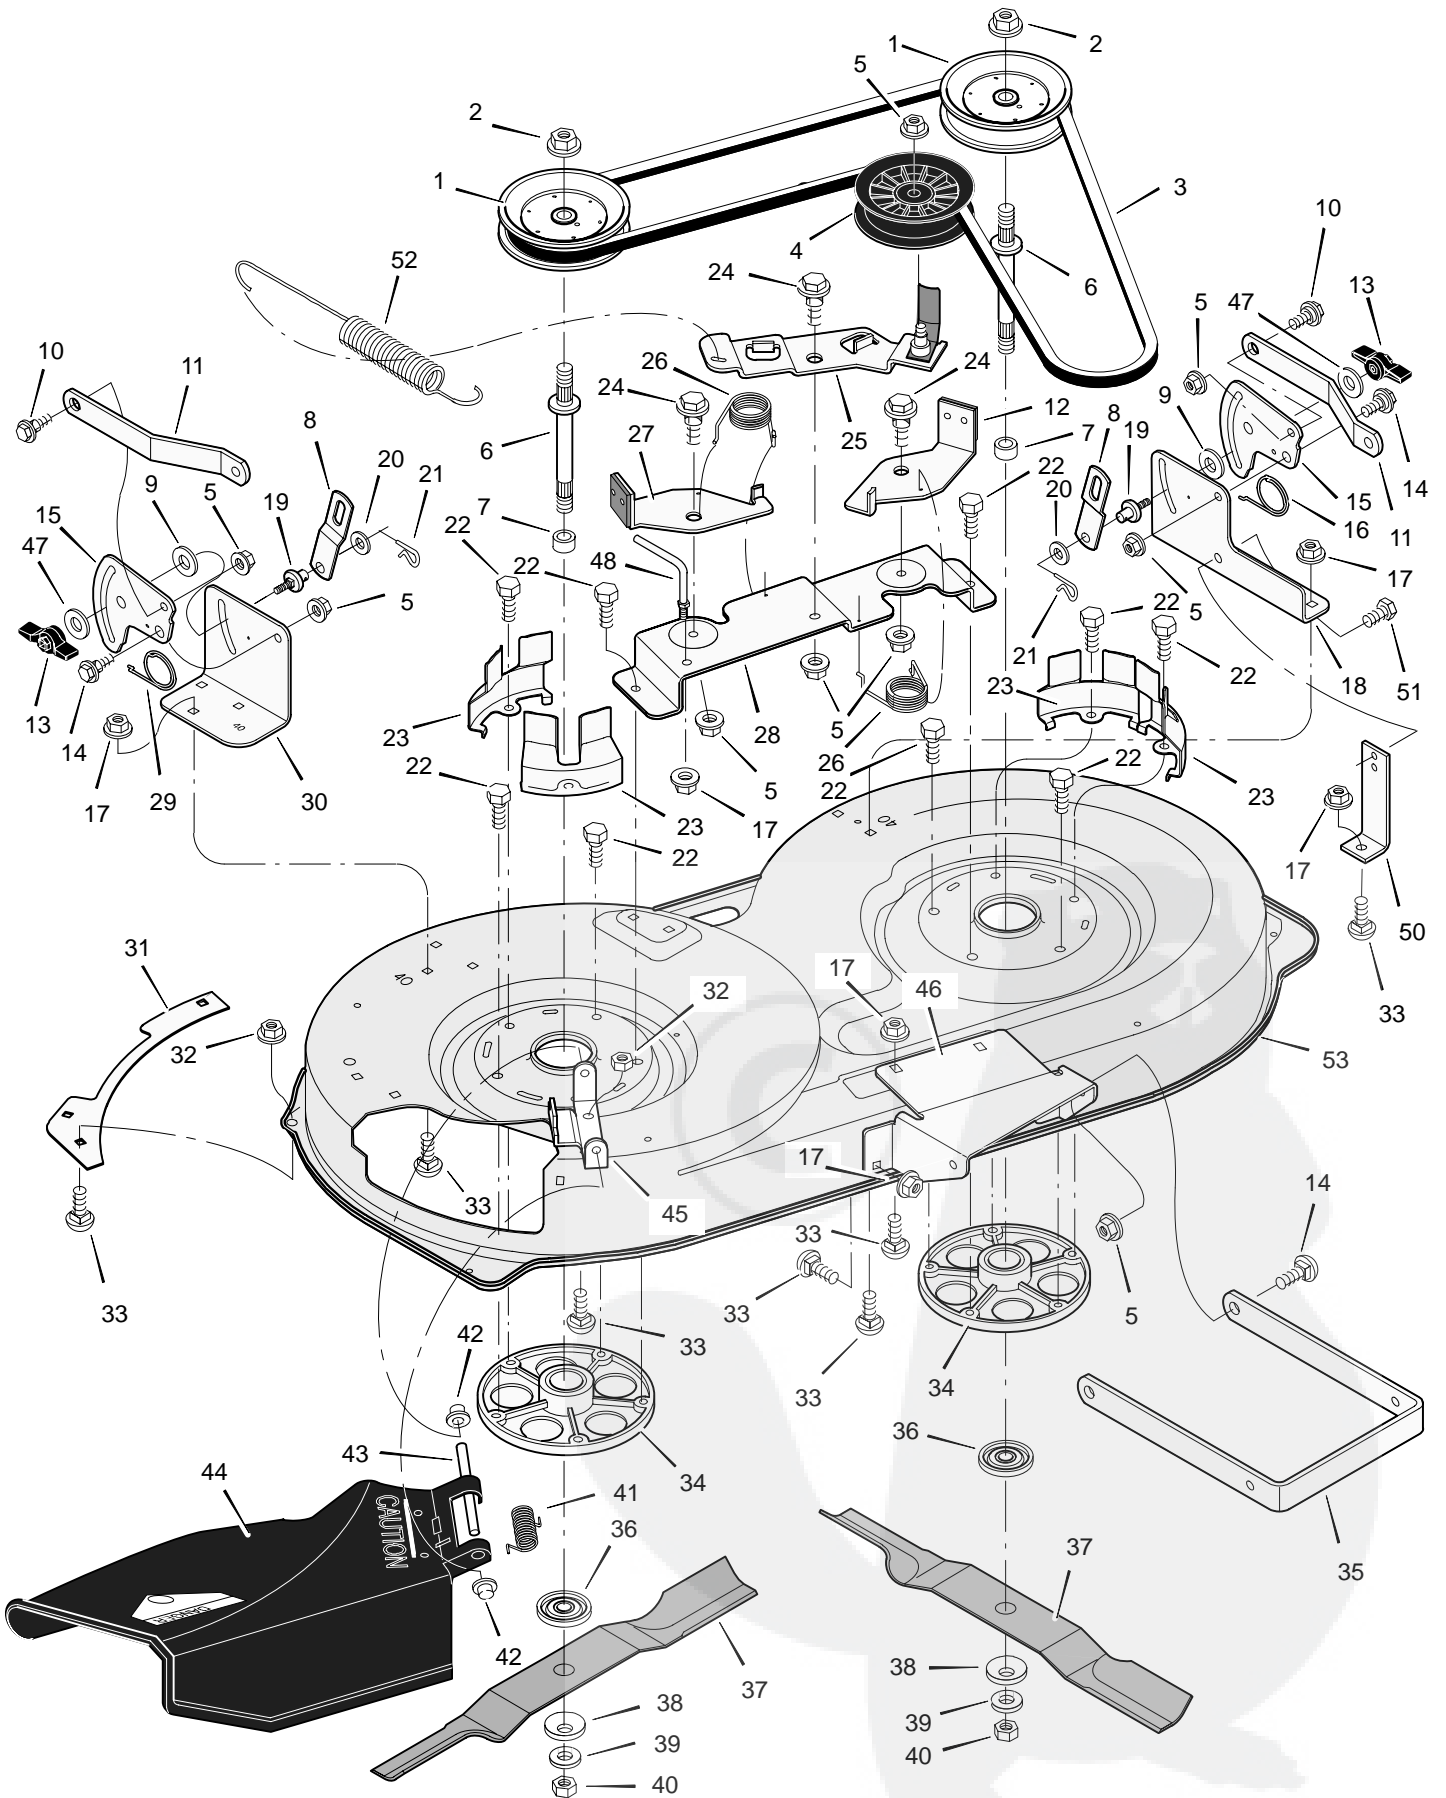

MODEL 40531x50A

REPAIR PARTS MOWER HOUSING

MODEL 40531x50A

REPAIR PARTS MOWER HOUSING

Key No.	Description	Part No.	Key No.	Description	Part No.
1	Pulley, Jackshaft	92851	28	Bracket Assembly, Brake	94145E701
2	Nut, Hex	15x121	29	Spring	166x42
3	Belt, Mower Drive	37x62	30	Bracket, Suspension	94142E701
4	Pulley, Idler	91801	31	Plate	91770E701
5	Nut, Flange	15x84	32	Nut, Flange	15x88
6	Jackshaft	94129	33	Bolt, Carriage	2x53
7	Spacer	94130	34	Mandrell	90905
8	Link, Lift	94053E701	35	Bracket, Suspension	94058E701
9	Pad, Friction	94137	36	Adapter, Blade	92466
10	Bolt, Shoulder	9x52	37	Blade	92002E701
11	Bracket, Suspension	94055E701	38	Washer	17x166
12	Pad Assembly, Left Brake	94049	39	Washer	17x165
13	Knob	94068	40	Nut	15x100
14	Bolt, Shoulder	9x51	41	Spring	166x4
15	Plate, Suspension	94128E701	42	Cap, Push On	28x23
16	Spring	166x43	43	Rod, Pivot	91767 Z
17	Nut, Flange	15x79	44	Deflector	94707
18	Bracket, Suspension	94143E701	45	Bracket, Deflector	91765E701
19	Pin, Hanger	94064	46	Bracket, Front Hanger	94144E701
20	Washer	17x103	47	Washer	17x45
21	Pin, Cotter	31x4	48	Guide, Belt	94781
22	Bolt	25x7	50	Bracket, Support	94681E701
23	Cover, Pulley	94051E701	51	Screw	26x249
24	Bolt, Shoulder	9x39	52	Spring, Extension	165x119
25	Arm, Idler	94177E701	53	Housing, Blade *	94140E701
26	Spring	166x41	1-53	Complete Mower Housing Assembly	776001
27	Pad Assembly, Right Brake	94047			

* Includes Key No. 17, 18, 30, 31, 32, 33, 45, 46, 47 and 51.