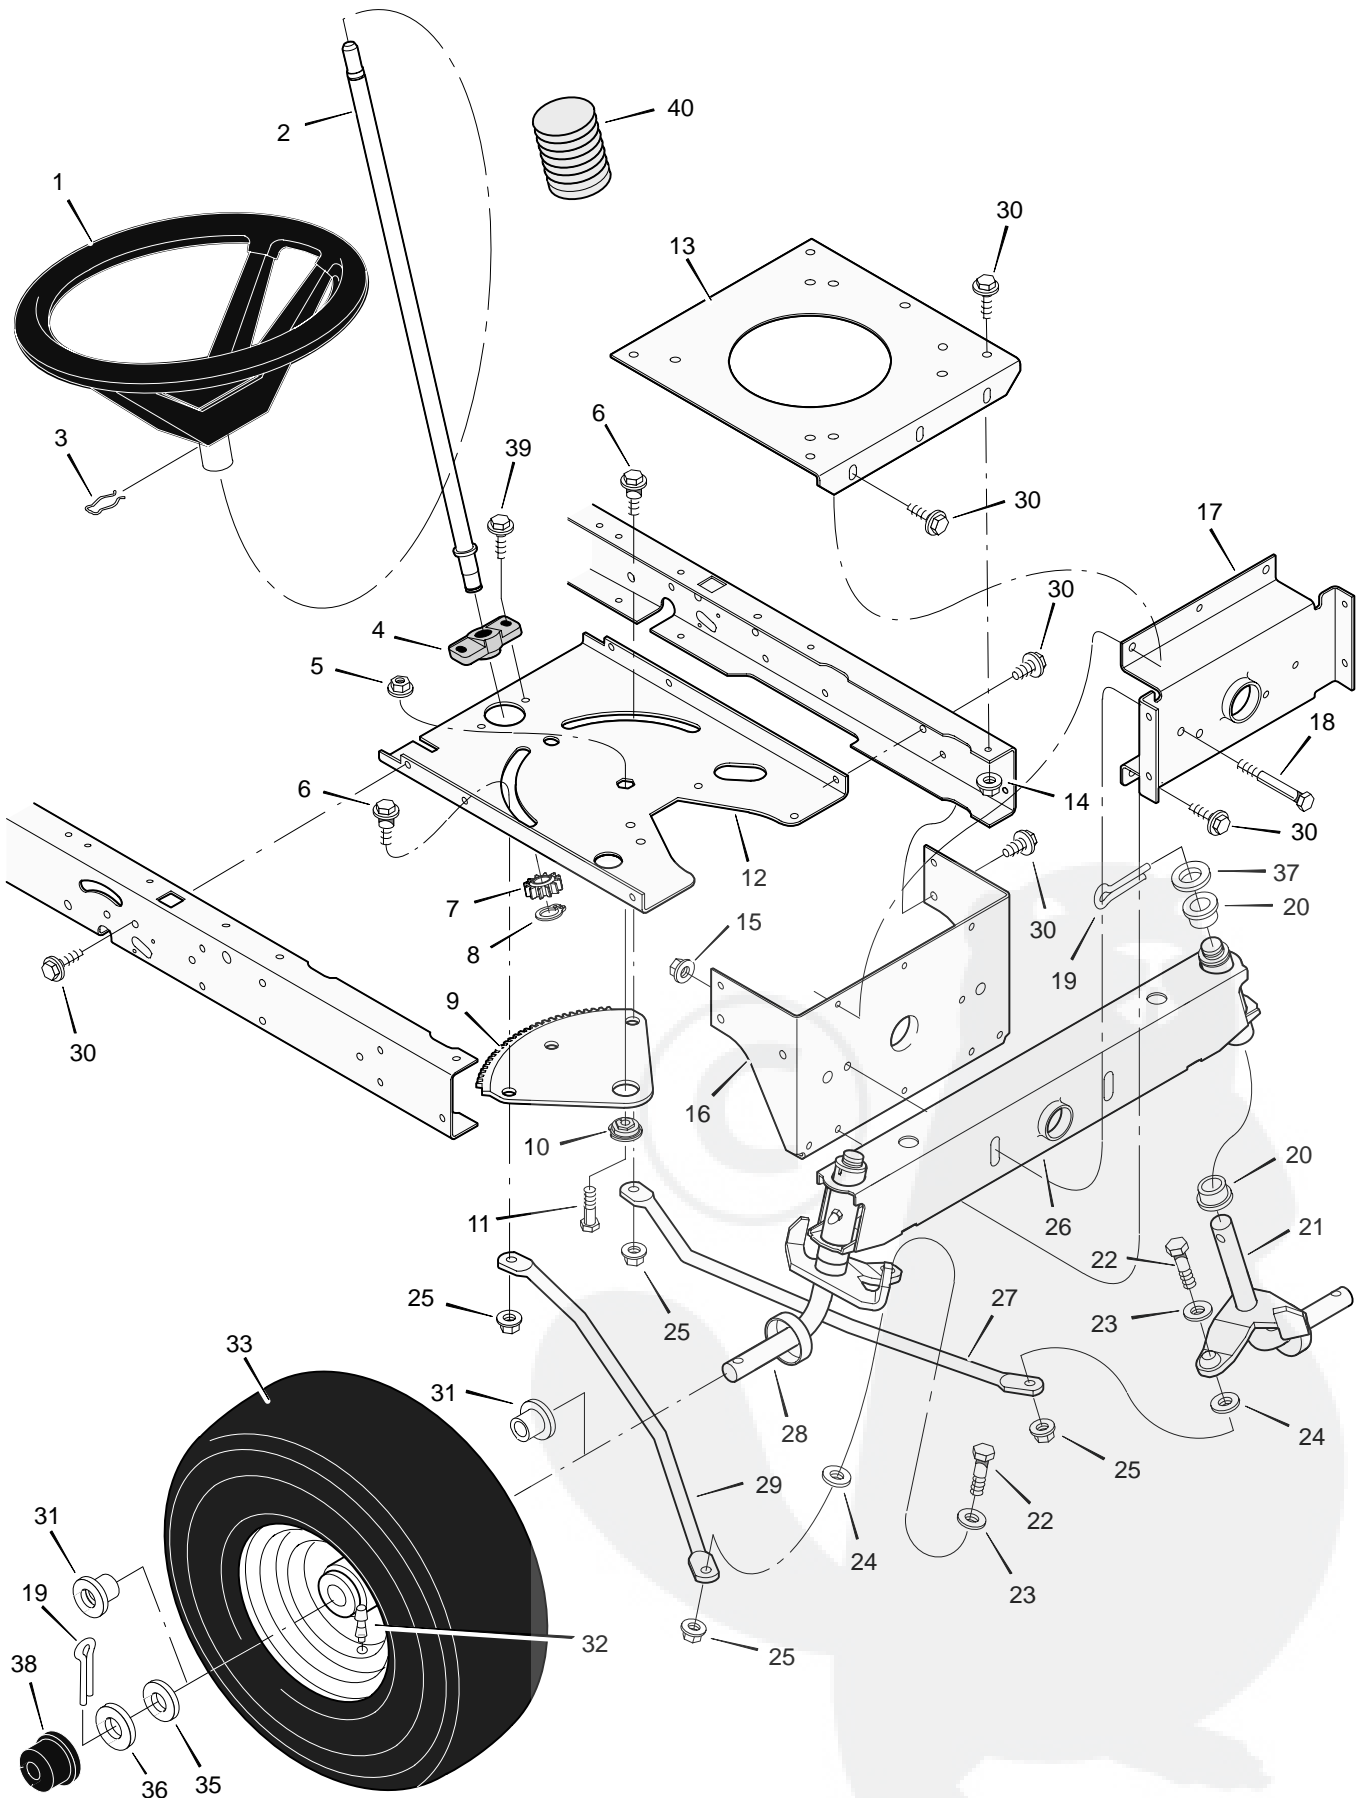

MODEL 40531x50A

REPAIR PARTS MOTION DRIVE

Key No.	Description	Part No.	Key No.	Description	Part No.
1	Rod, Adjuster	94166Z	35	Frame, Left	94001E701
2	Link, Clutch	94183Z	36	Screw	25x12
3	Washer	17x104	37	Frame, Right	94000E701
4	Pin, Cotter	30x20	38	Latch, Parking Brake	94045Z
5	Spacer, Stud	94146	39	Bracket, Pedal	94035E701
6	Washer	17x47Z	40	Lever, Clutch/Brake	94038E701
7	Grip	94198	41	Belt	37x87
8	Lever, Shift	94170Z	42	Pulley, Idler	91179
9	Washer	17x102	43	Spacer	94132
10	Pin, Hair	31x4	44	Ring, Snap	11x7
11	Swivel	94147	45	Pulley, Drive	91807
12	Nut, Flange	15x79	46	Bracket, Transaxle	94008E701
13	Bracket, Shifter	94033E701	47	Spring, Extension	165x115
14	Plate, Pivot	94164E701	48	Bolt	1x155
15	Guide, Belt	93349	49	Spring, Extension	165x92
16	Spring, Extension	165x116	50	Bolt	1x145
17	Bolt, Shoulder	9x54	51	Lockwasher	18x32
18	Stud, Spring	94042	52	Yoke, Shift	94031Z
19	Bolt, Shoulder	9x39	53	Pin, Hair	31x6
20	Locknut	15x89	54	Washer	17x148
21	Arm Assembly, Idler	94040Z	55	Spacer	91889
22	Locknut	15x84	56	Transaxle **	**
23	Screw	26x249	57	Nut, Flange	15x88
24	Bracket, Shift	94034E701	58	Key, Square	21553
25	Plate, Shift	94032E701	59	Washer	17x160
26	Nut, Adjuster	94815	60	Spacer	87x100Z
27	Rod, Clutch	94041Z	61	Stem, Valve	24373
28	Rod, Shift	94167Z	62	Tire *	91414
29	Joint, Ball	21031		Tube	407049
30	Link, Shift	94172Z	63	Wheel & Tire Assembly	92289-601
31	Locknut	15x87	64	Washer	17x195
32	Grip	92724	65	E-Ring	11x3
33	Rod, Parking Brake	94152Z	66	Cap, Hub (Optional)	94618
34	Pedal	21544			

* When you order a tire, make sure to give the brand name of the tire so that the tread pattern on the tire will match.

** For information on Replacement Parts see the Central Parts Distributor in your area.

MODEL 40531x50A

REPAIR PARTS STEERING