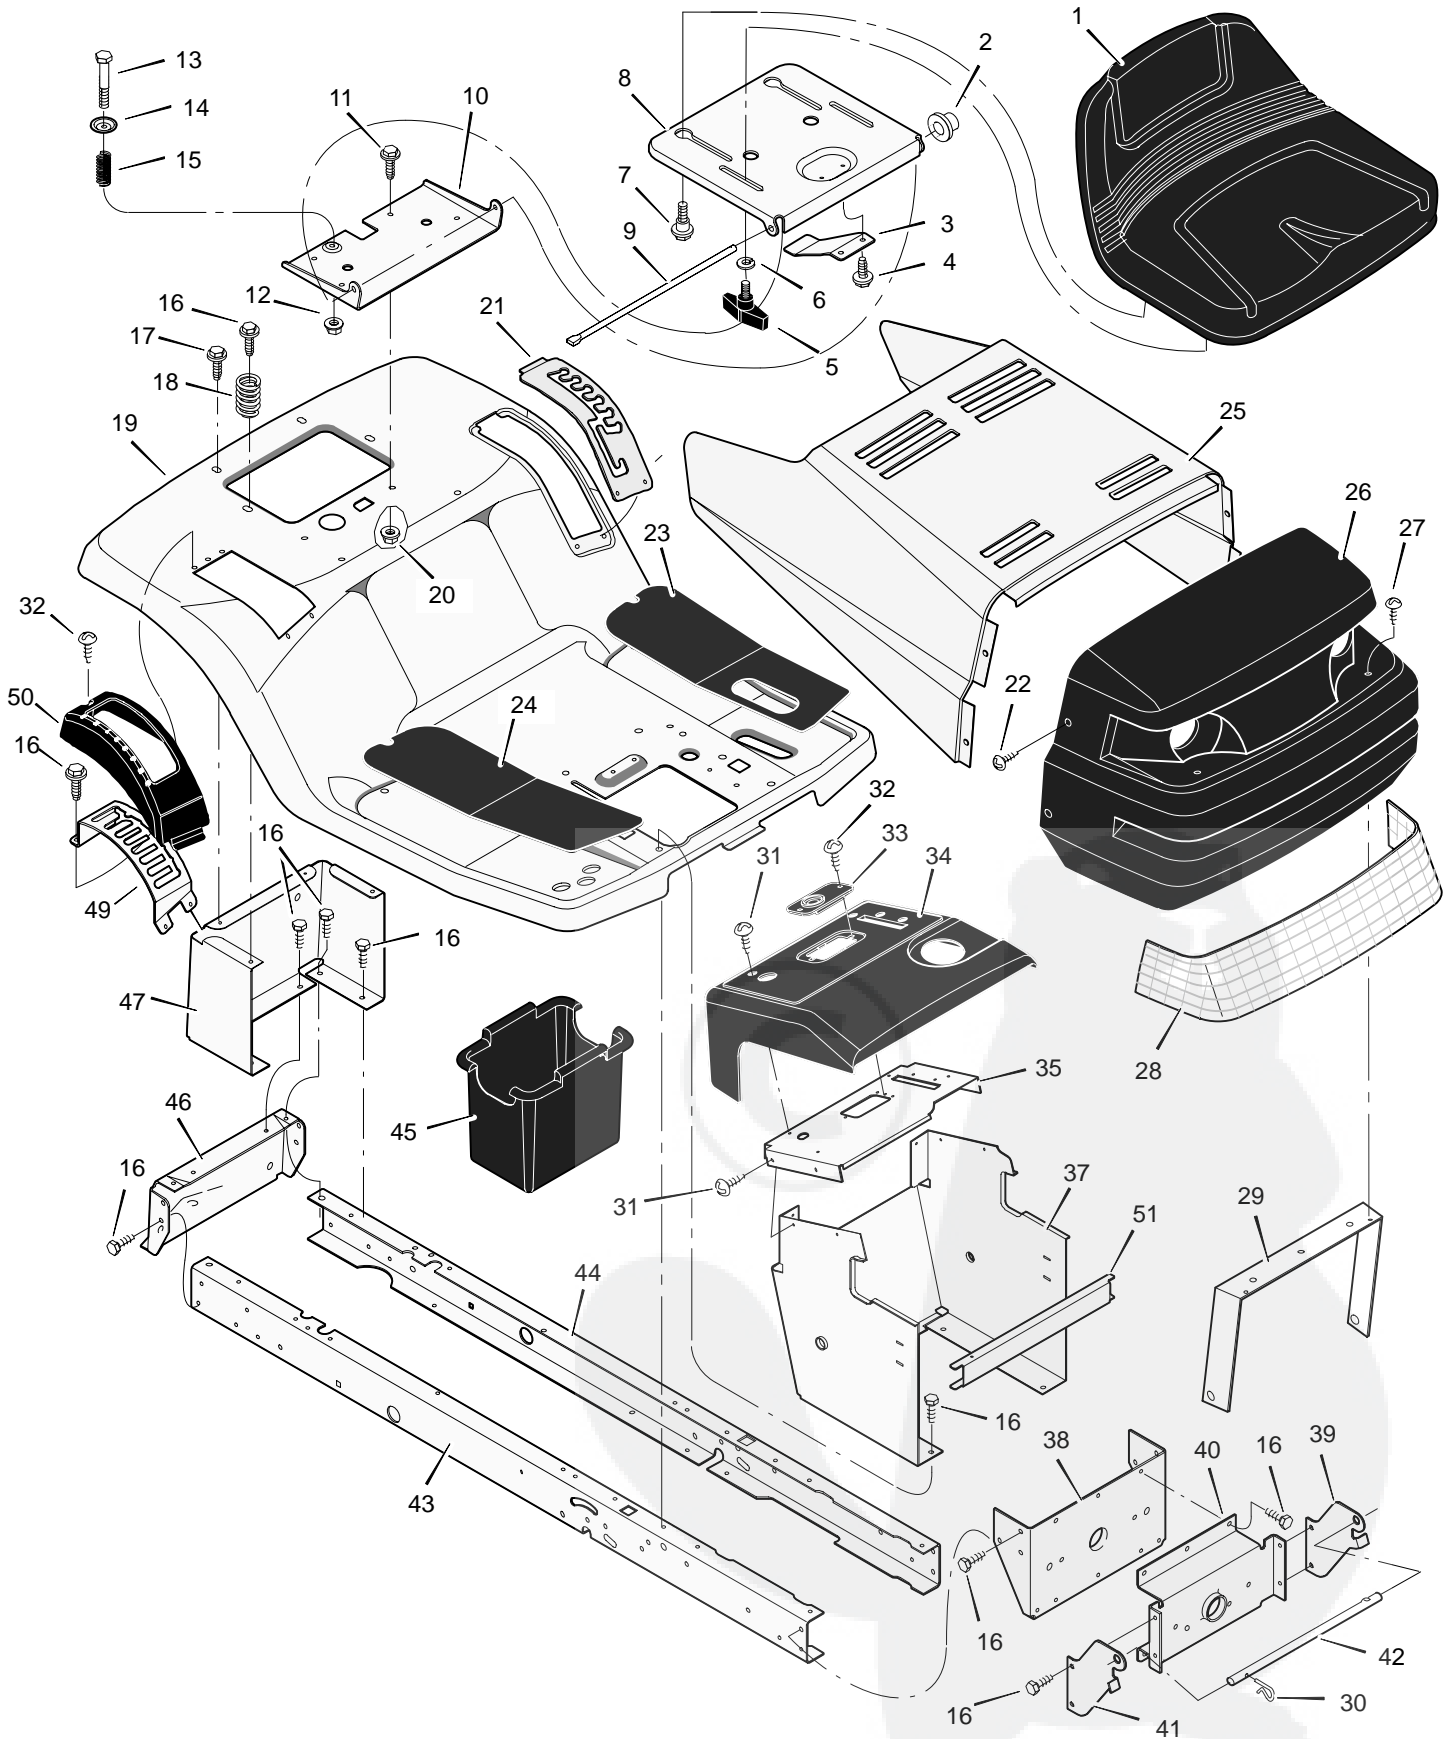

MODEL 40531x50A

REPAIR PARTS CHASSIS & HOOD

MODEL 40531x50A

REPAIR PARTS CHASSIS & HOOD

Key No.	Description	Part No.	Key No.	Description	Part No.
1	Seat	94803	30	Pin, Hair	31x4
2	Cap, Push On	28x23	31	Screw	26x270
3	Spring	94057	32	Screw	26x238
4	Screw	26x229	33	Bearing, Steering	94214
5	Bolt, Wing	94160	34	Dash	95033
6	Washer	17x47Z	35	Plate, Dash	94211E701
7	Bolt, Shoulder	9x56	36	Panel, Access	93007E717
8	Support, Seat	94154E245	37	Support, Dash	94210E717
9	Rod, Pivot	94156 Z	38	Bracket, Rear Hanger	94013E701
10	Bracket, Pivot	94153E717	39	Support, Left Grille	94213E701
11	Bolt	1x45	40	Axle, Hanger	94007E701
12	Nut	15x89	41	Support, Right Grille	94212E701
13	Bolt, Shoulder	9x55	42	Rod, Pivot	92332Z
14	Washer	94155Z	43	Frame, Right	94000E701
15	Spring	164x31	44	Frame, Left	94001E701
16	Screw	26x249	45	Container, Battery	94069
17	Screw	26x263	46	Plate, Hitch	94002E717
18	Spring	164x30	47	Panel, Rear	94023E717
19	Deck, Seat	94173E245	49	Gate, Shift	94171E701
20	Nut	15x88	50	Cover, Shift Gate	94138
21	Plate, Index	94829E701	52	Channel	94215E701
23	Mat, Left	94149	—	Decal, Right Hood	44x6764
24	Mat, Right	94148	—	Decal, Left Hood	44x6765
25	Hood	92333E245	—	Decal, Warning	44x6815
26	Grille Assembly (Includes Lens)	94867E717	—	Decal, Shifter	44x6283
27	Screw	26x239	—	Book, Instruction	F-97797
28	Lens	92334	—	Book, Instruction	F-97798
29	Brace, Grille	92448	—	Parts List	F-97799