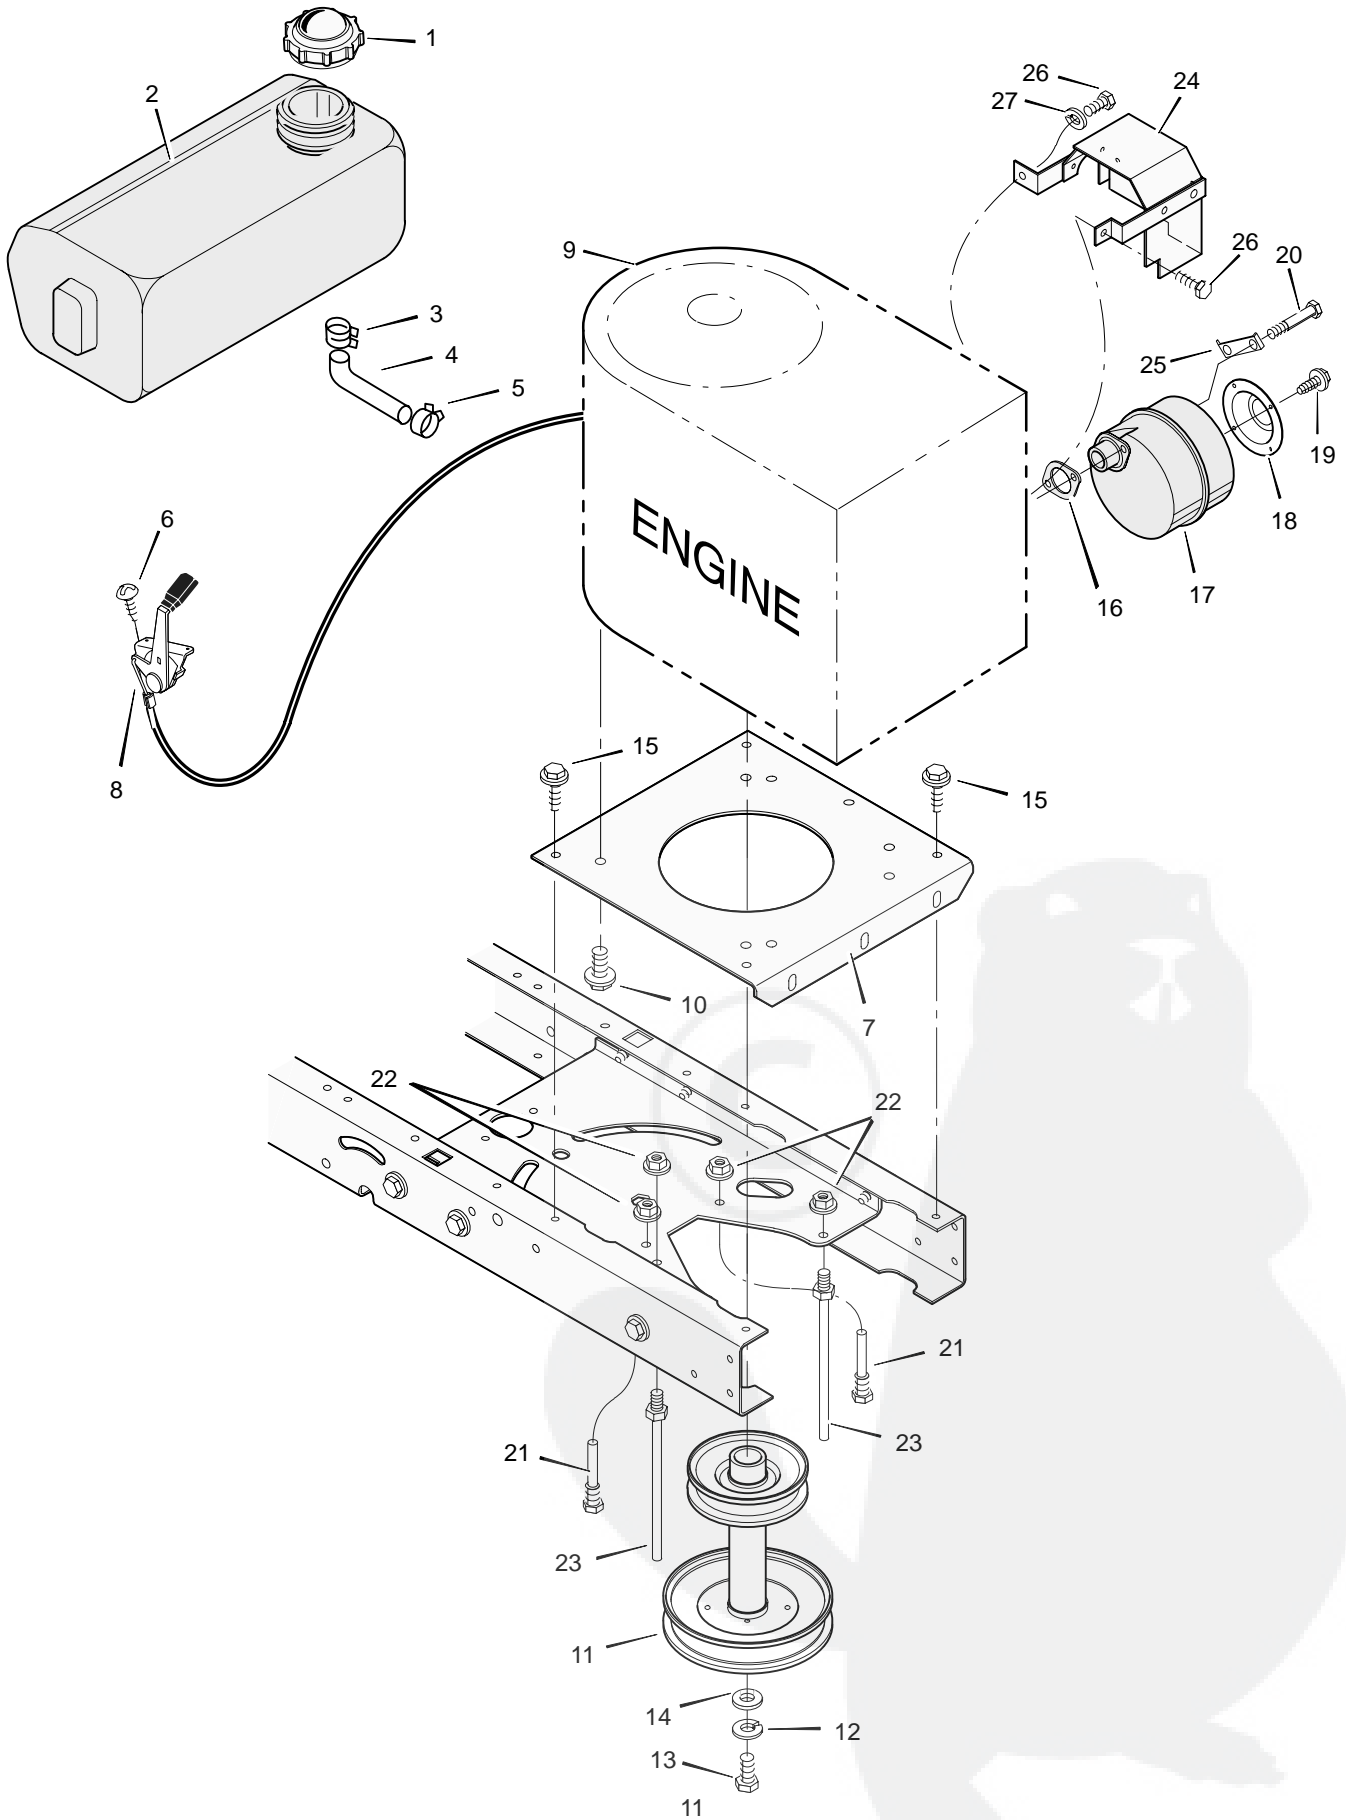

* Includes Key No. 17, 18, 30, 31, 32, 33, 45, 46, 47 and 51.

MODEL 40531x50A

REPAIR PARTS ENGINE MOUNT

MODEL 40531x50A

REPAIR PARTS ENGINE MOUNT

Key No.	Description	Part No.
1	Fuel Cap	92317
2	Fuel Tank	92342
3	Hose Clamp	91174
4	Fuel Line	23717
5	Hose Clamp	91174
6	Screw	26x201
7	Plate, Engine	94006E701
8	Throttle Control	92371
9	Engine*	—
10	Bolt, Engine Mount	25x7
11	Stack Pulley Assembly	94139Z
12	Lockwasher	19x35
13	Bolt, Hex	1x140
14	Washer	18x32
15	Screw	26x249
16	Gasket	91309
17	Muffler	91271
18	Deflector, Muffler	23740Z
19	Screw	26x208
20	Bolt, Hex	1x134
21	Guide, Belt	93349Z
22	Nut, Flange	15x79Z
23	Guide, Belt	94066Z
24	Shield, Heat	92381 SE
25	Lock, Screw	92378
26	Screw	26x263
27	Washer	18x32