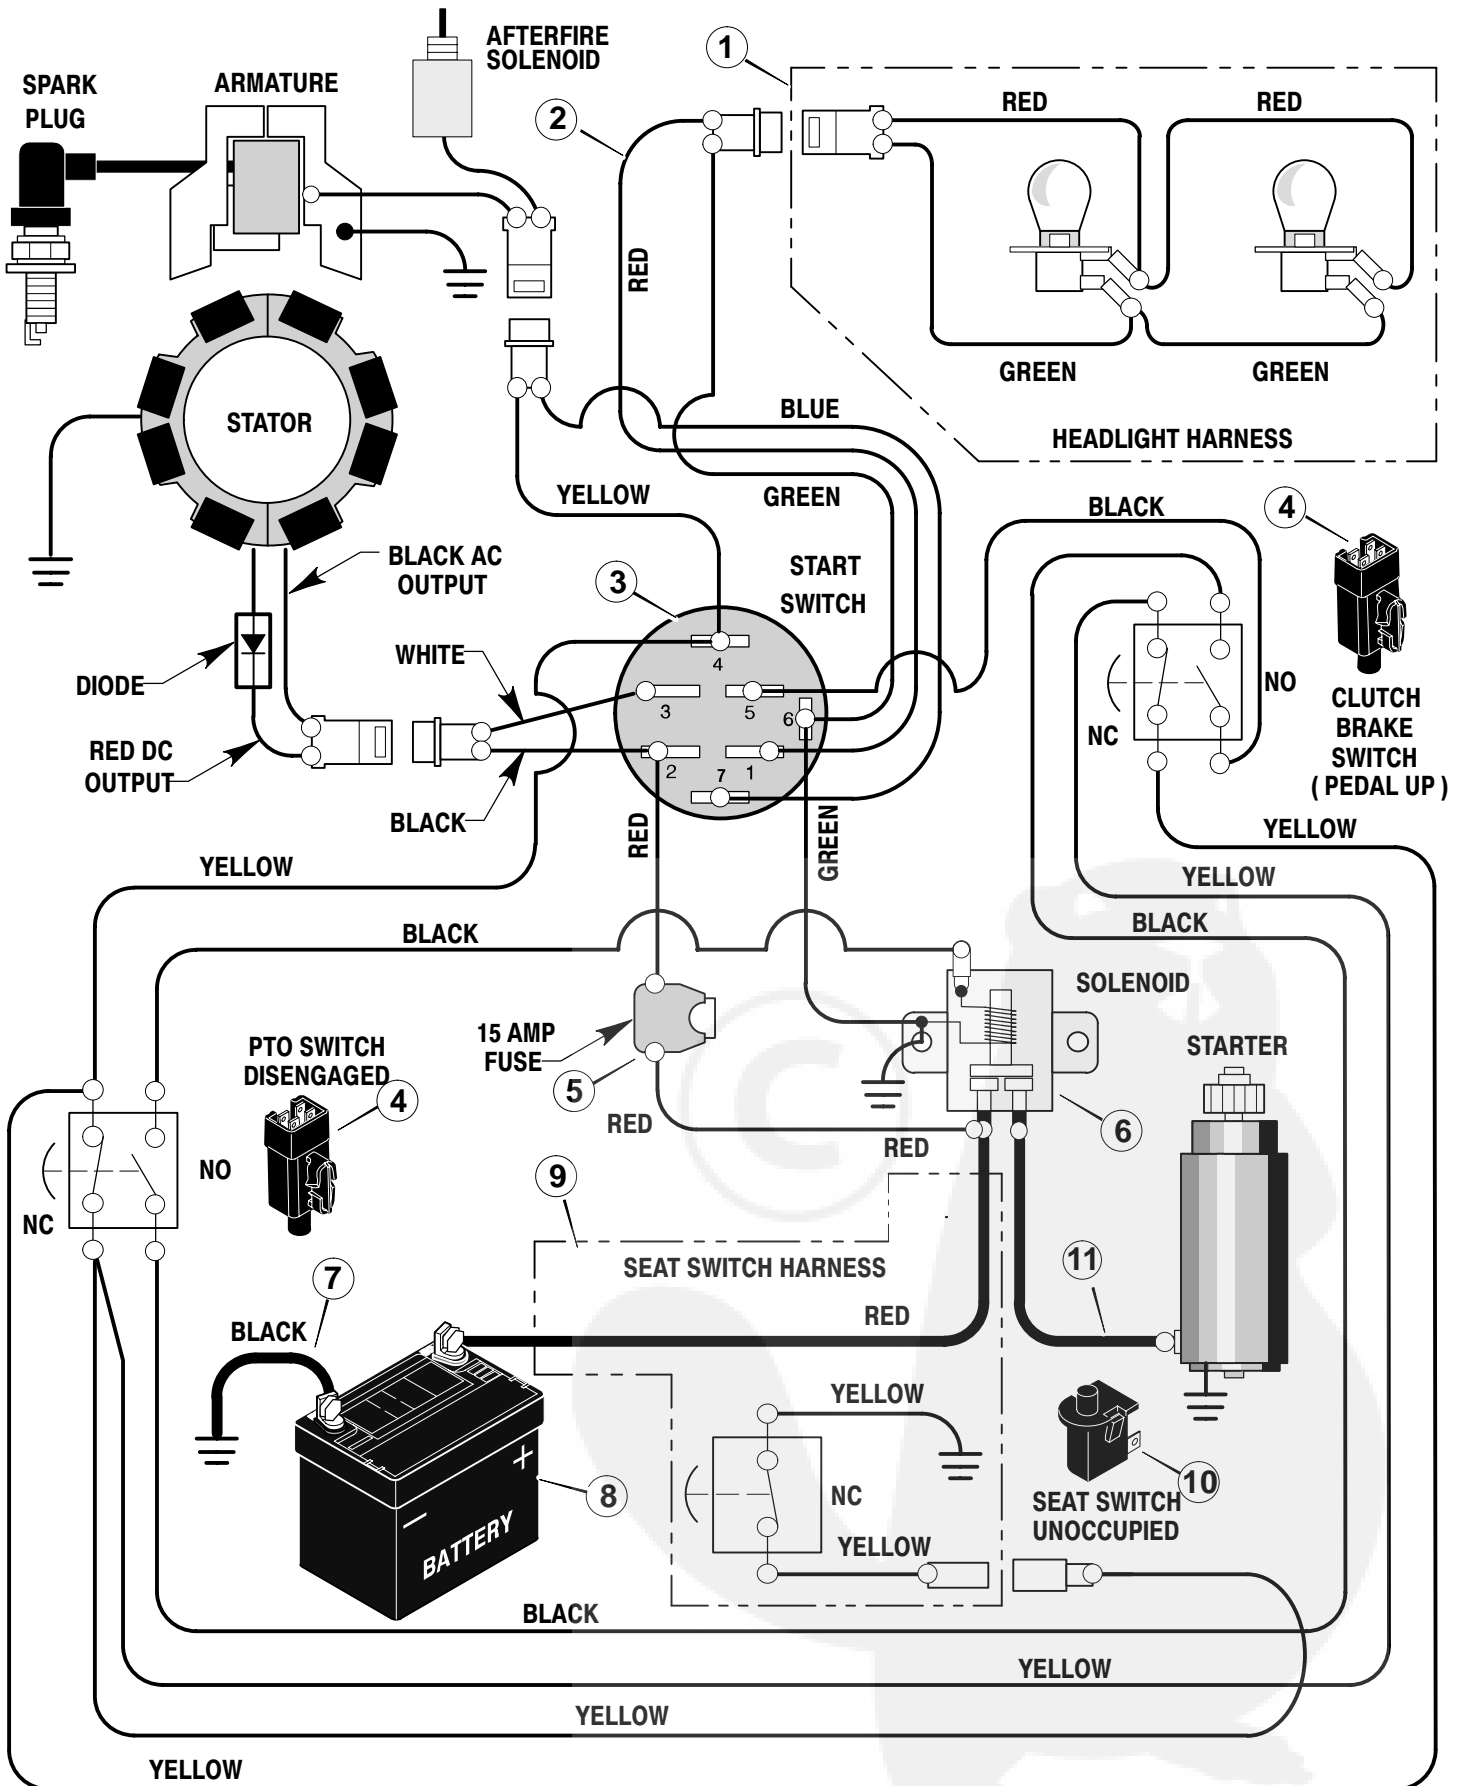

* Includes Key No. 17, 18, 30, 31, 32, 33, 45, 46, 47 and 51.

MODEL 40531x50A

REPAIR PARTS ENGINE MOUNT

MODEL 40531x50A

REPAIR PARTS ENGINE MOUNT

Key No.	Description	Part No.
1	Fuel Cap	92317
2	Fuel Tank	92342
3	Hose Clamp	91174
4	Fuel Line	23717
5	Hose Clamp	91174
6	Screw	26x201
7	Plate, Engine	94006E701
8	Throttle Control	92371
9	Engine*	—
10	Bolt, Engine Mount	25x7
11	Stack Pulley Assembly	94139Z
12	Lockwasher	19x35
13	Bolt, Hex	1x140
14	Washer	18x32
15	Screw	26x249
16	Gasket	91309
17	Muffler	91271
18	Deflector, Muffler	23740Z
19	Screw	26x208
20	Bolt, Hex	1x134
21	Guide, Belt	93349Z
22	Nut, Flange	15x79Z
23	Guide, Belt	94066Z
24	Shield, Heat	92381 SE
25	Lock, Screw	92378
26	Screw	26x263
27	Washer	18x32

Key No.	Description	Part No.
1	Harness, Light Wire	250x68
	Socket, Light	92372
	Bulb, Light	90084
2	Harness, Chassis Wire	250x74
3	Switch, Ignition	92377
	Key, Ignition	20729
	Nut, Hex	91489
	Cap, Ignition	91488
4	Switch, Limit	94136
5	Fuse	54212
	Holder, Fuse	407078
6	Solenoid	94613
	Screw, Mounting	26x229
	Locknut	15x116
7	Cable, Battery Ground	24x32
	Screw, Ground Cable	26x213
8	Battery	21075
	Acid, Battery (Electrolyte)	93292
	Bolt, Carriage	2x82
	Wingnut	14x79
9	Harness, Seat Switch Wire	250x67
10	Switch, Seat Sensor	94159
11	Cable	24x31