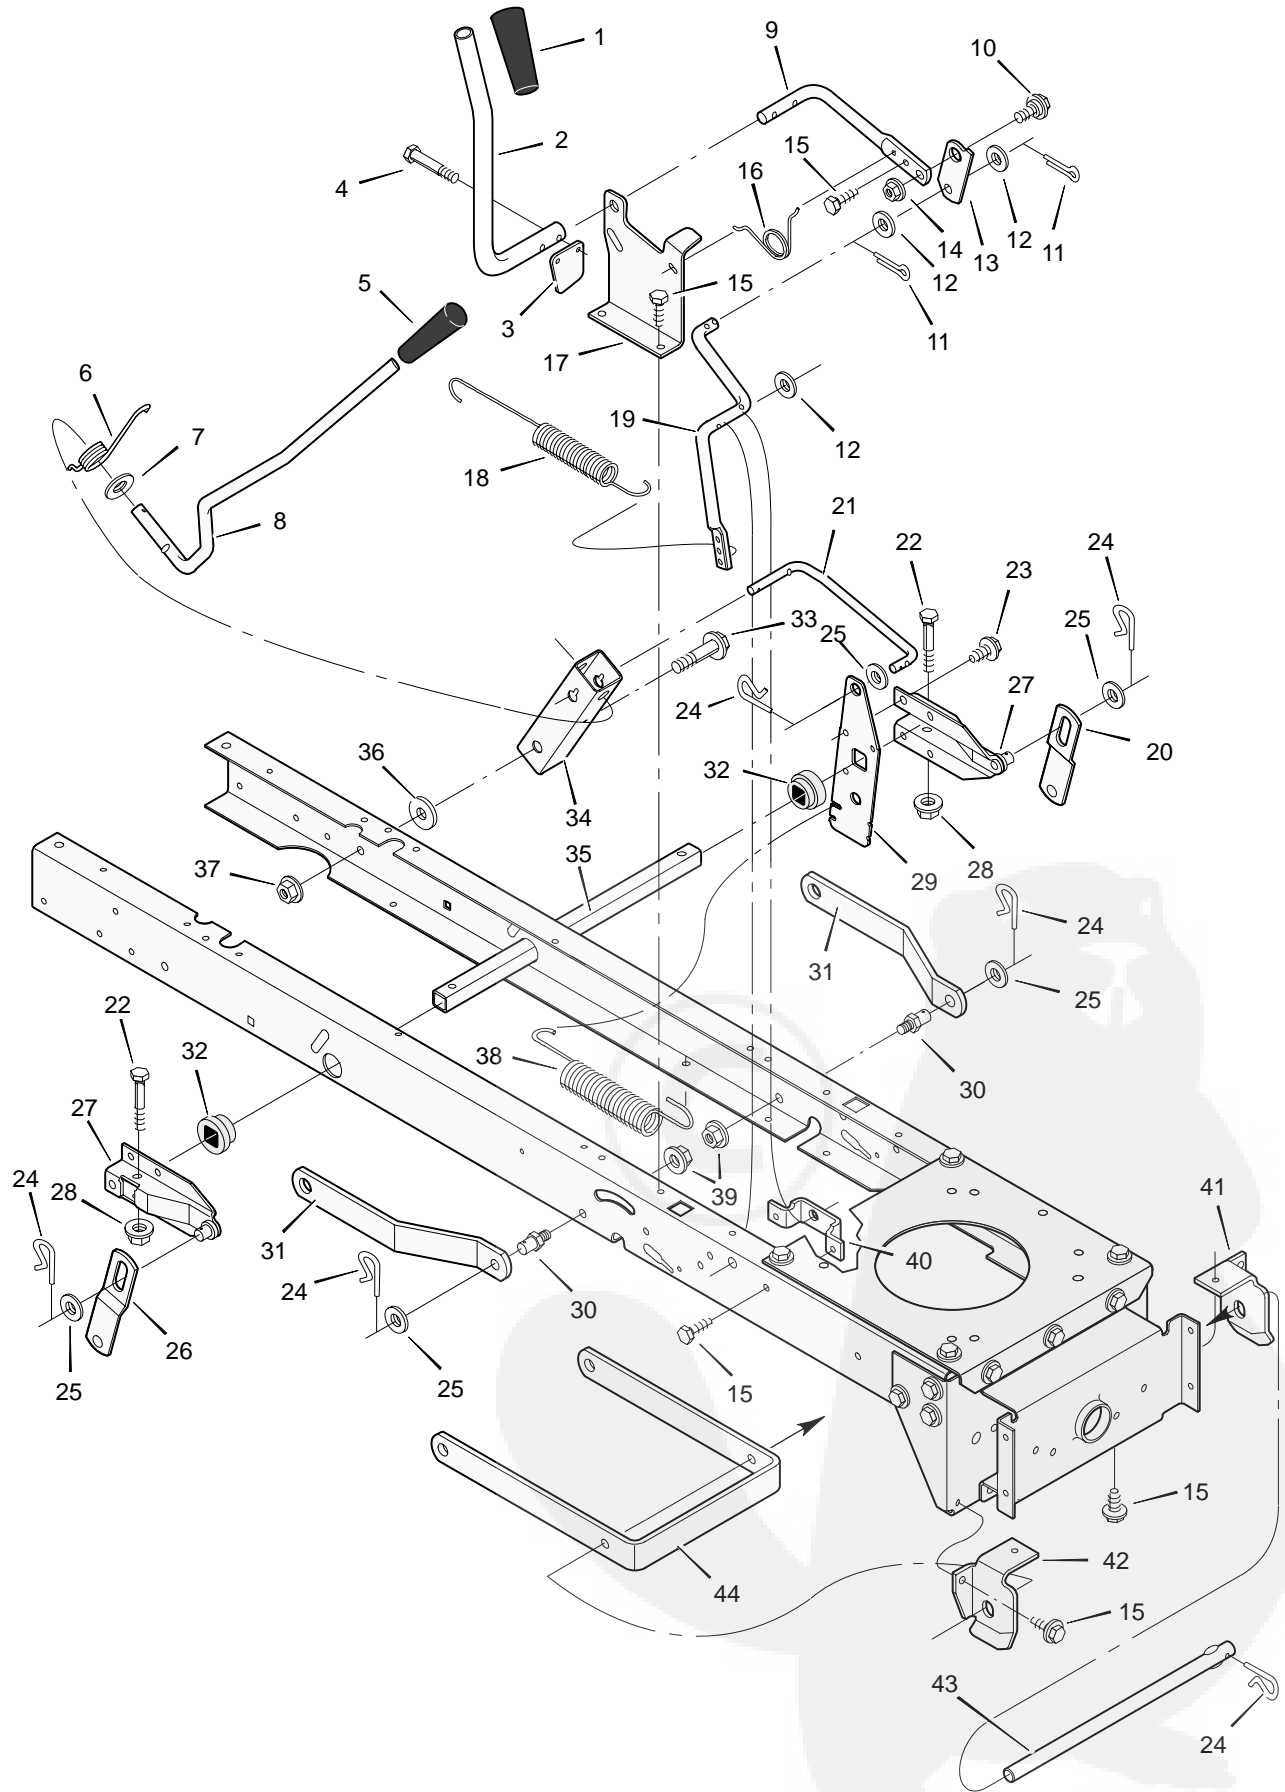

MODEL 40531x50A

REPAIR PARTS MOWER HOUSING SUSPENSION

MODEL 40531x50A

REPAIR PARTS MOWER HOUSING SUSPENSION

Key No.	Description	Part No.	Key No.	Description	Part No.
1	Grip	92698	23	Screw	26x49
2	Handle	94217Z	24	Pin, Hair	31x4
3	Pad, Switch	94022E701	25	Washer	17x91Z
4	Bolt	25x3	26	Link, Right Lift	94053E701
5	Grip	92697	27	Lever Assembly, Lift	94180E701
6	Spring	166x40	28	Nut, Flange	15x118
7	Washer	17x103	29	Plate, Lift Arm	94030E701
8	Lever, Lift	94029Z	30	Pin	94067
9	Lever, PTO	94017Z	31	Bracket, Rear Suspension	94055E701
10	Bolt, Shoulder	9x39	32	Bushing	94065
11	Pin, Cotter	30x20	33	Bolt, Shoulder	9x53
12	Washer	17x57	34	Bracket, Pivot	94015E701
13	Link, PTO	94004Z	35	Tube, Deck Lift	94063E701
14	Nut, Flange	15x84	36	Washer	17x191
15	Screw	26x249	37	Nut, Flange	15x84
16	Spring	166x39	38	Spring	165x117
17	Bracket, PTO	94018	39	Nut, Flange	15x68
18	Spring	165x118	40	Bracket, PTO	94005E701
19	Crank, PTO	94019 D	41	Hanger, Left Deck	94027E701
20	Link, Left Lift	94611E701	42	Hanger, Right Deck	94026E701
21	Link, Lift	94028E701	43	Rod, Hanger	94158Z
22	Bolt	1x74	44	Bracket, Suspension	94058E701