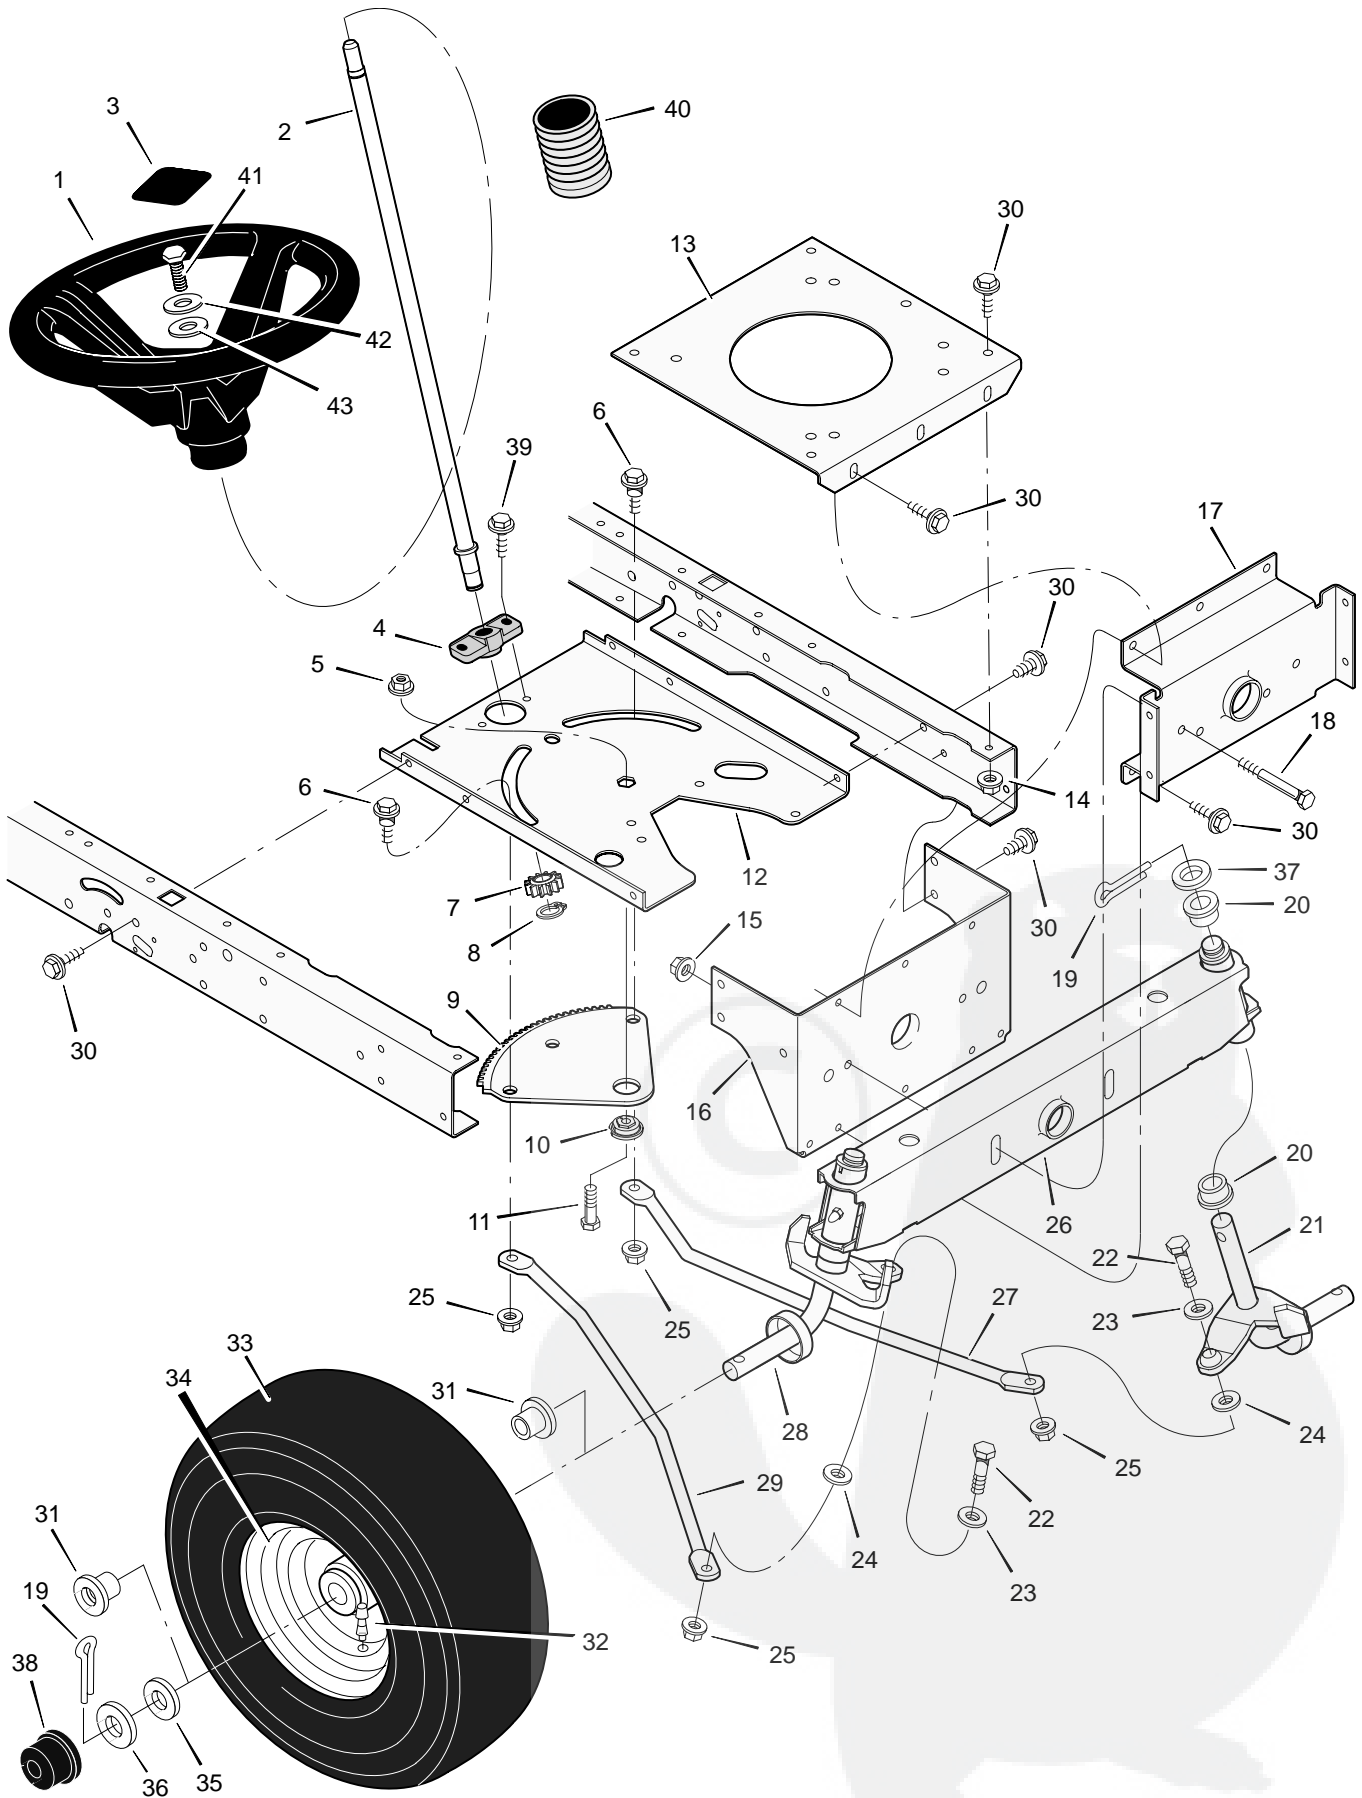

MODEL 40561x51A

REPAIR PARTS STEERING

MODEL 40561x51A

REPAIR PARTS STEERING

Key No.	Description	Part No.	Key No.	Description	Part No.
1	Wheel, Steering	95336	23	Washer	17x104
2	Post, Steering	94520	24	Washer	17x53 Z
3	Insert, Steering Wheel	95338	25	Nut, Flange	15x84
4	Bearing	94124	26	Axle Assembly	94012E700
5	Nut, Flange	15x113	27	Drag Link, Left	94021E700
6	Bolt, Shoulder	9x57	28	Spindle Assembly, Right	94575E700
7	Gear, Pinion	94122E700	29	Drag Link, Right	94020E700
8	Ring, Snap	11x25	30	Screw	26x249
9	Gear, Sector	94121E700	31	Bearing, Wheel	91334
10	Bearing	94123	32	Stem, Valve	24373
11	Bolt	1x84	33	Tire *	24380
12	Plate, Steering	94003E700	—	Tube	407924
13	Plate, Engine	94006E700	34	Wheel and Tire Assembly	94581-601
14	Nut, Flange	15x88	35	Washer	17x195
15	Nut, Flange	15x118	36	Washer	17x192
16	Bracket, Hanger	94013E700	37	Washer	17x113
17	Axle, Hanger	94007E700	38	Hub Cap	94618
18	Bolt	1x146	39	Screw	26x267
19	Pin, Cotter	30x49	40	Bellows	92059
20	Bearing	92527	41	Bolt	1x158
21	Spindle Assembly, Left	94576E700	42	Lockwasher	18x32
22	Bolt	1x111	43	Washer	17x146 Z

* When you order a tire, make sure to give the brand name of the tire so that the tread pattern on the tire will match.