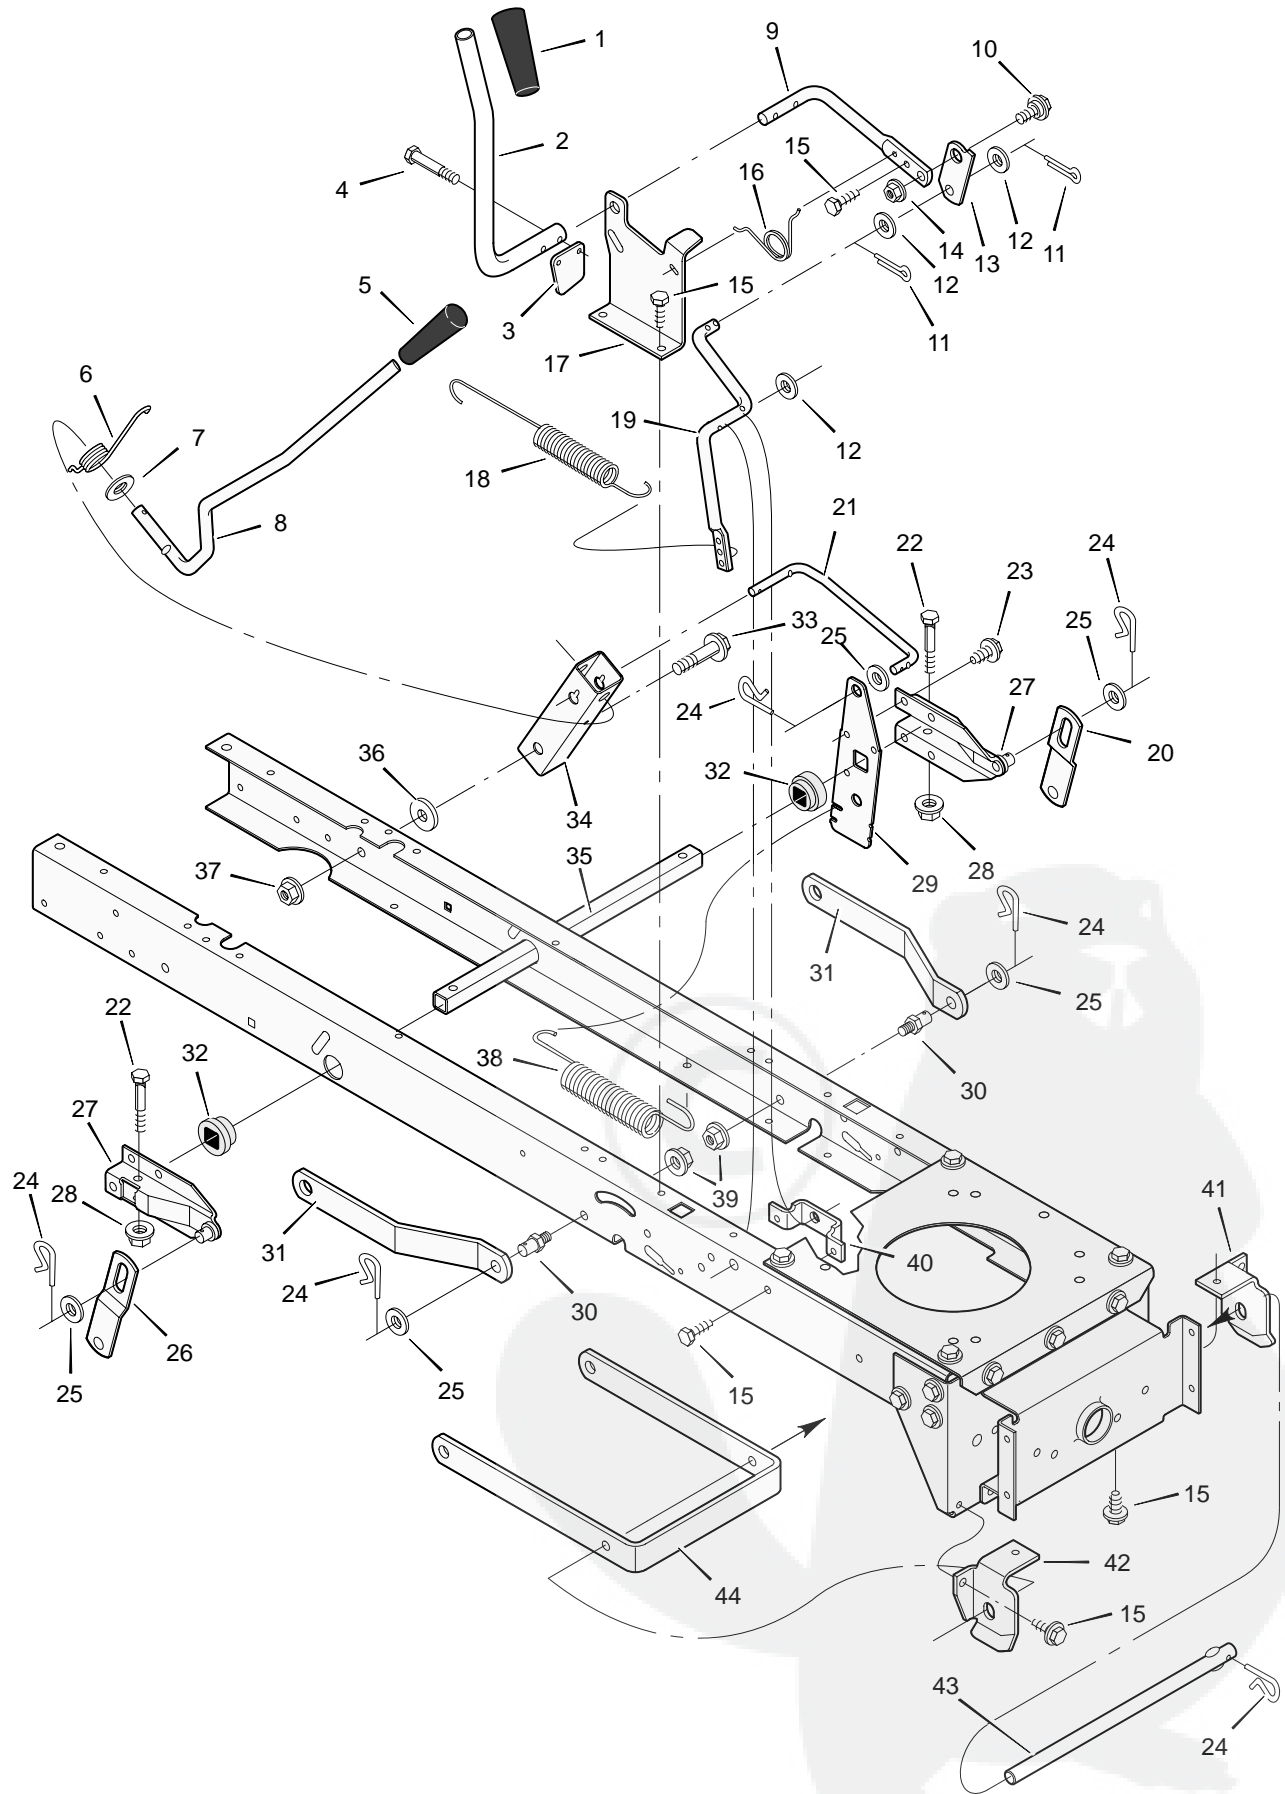

MODEL 40561x51A

REPAIR PARTS MOWER HOUSING SUSPENSION

MODEL 40561x51A

REPAIR PARTS MOWER HOUSING SUSPENSION

Key No.	Description	Part No.	Key No.	Description	Part No.
1	Grip	92698	23	Screw	26x49
2	Handle, PTO	94157 Z	24	Pin, Hair	31x4
3	Pad, Switch	94022 Z	25	Washer	17x91 Z
4	Bolt	25x3	26	Link, Right Lift	94053E700
5	Grip	92697	27	Lever Assembly, Lift	94180E700
6	Spring	166x40	28	Nut, Flange	15x118
7	Washer	17x103	29	Plate, Lift Arm	94030E700
8	Lever, Lift	94029 Z	30	Pin	94067
9	Lever, PTO	94017 Z	31	Bracket, Rear Suspension	94055E700
10	Bolt, Shoulder	9x39	32	Bushing	94065
11	Pin, Cotter	30x20	33	Bolt, Shoulder	9x53
12	Washer	17x102	34	Bracket, Pivot	94015E700
13	Link, PTO	94004 Z	35	Tube, Deck Lift	94063E700
14	Nut, Flange	15x84	36	Washer	17x191
15	Screw	26x249	37	Nut, Flange	15x84
16	Spring	166x39	38	Spring	165x117
17	Bracket, PTO	94018E700	39	Nut, Flange	15x68
18	Spring	165x118	40	Bracket, PTO	94005E700
19	Crank, PTO	94019E700	41	Hanger, Left Deck	94027E700
20	Link, Left Lift	94611E700	42	Hanger, Right Deck	94026E700
21	Link, Lift	94028 Z	43	Rod, Hanger	94158Z
22	Bolt	1x74	44	Bracket, Suspension	94058E700