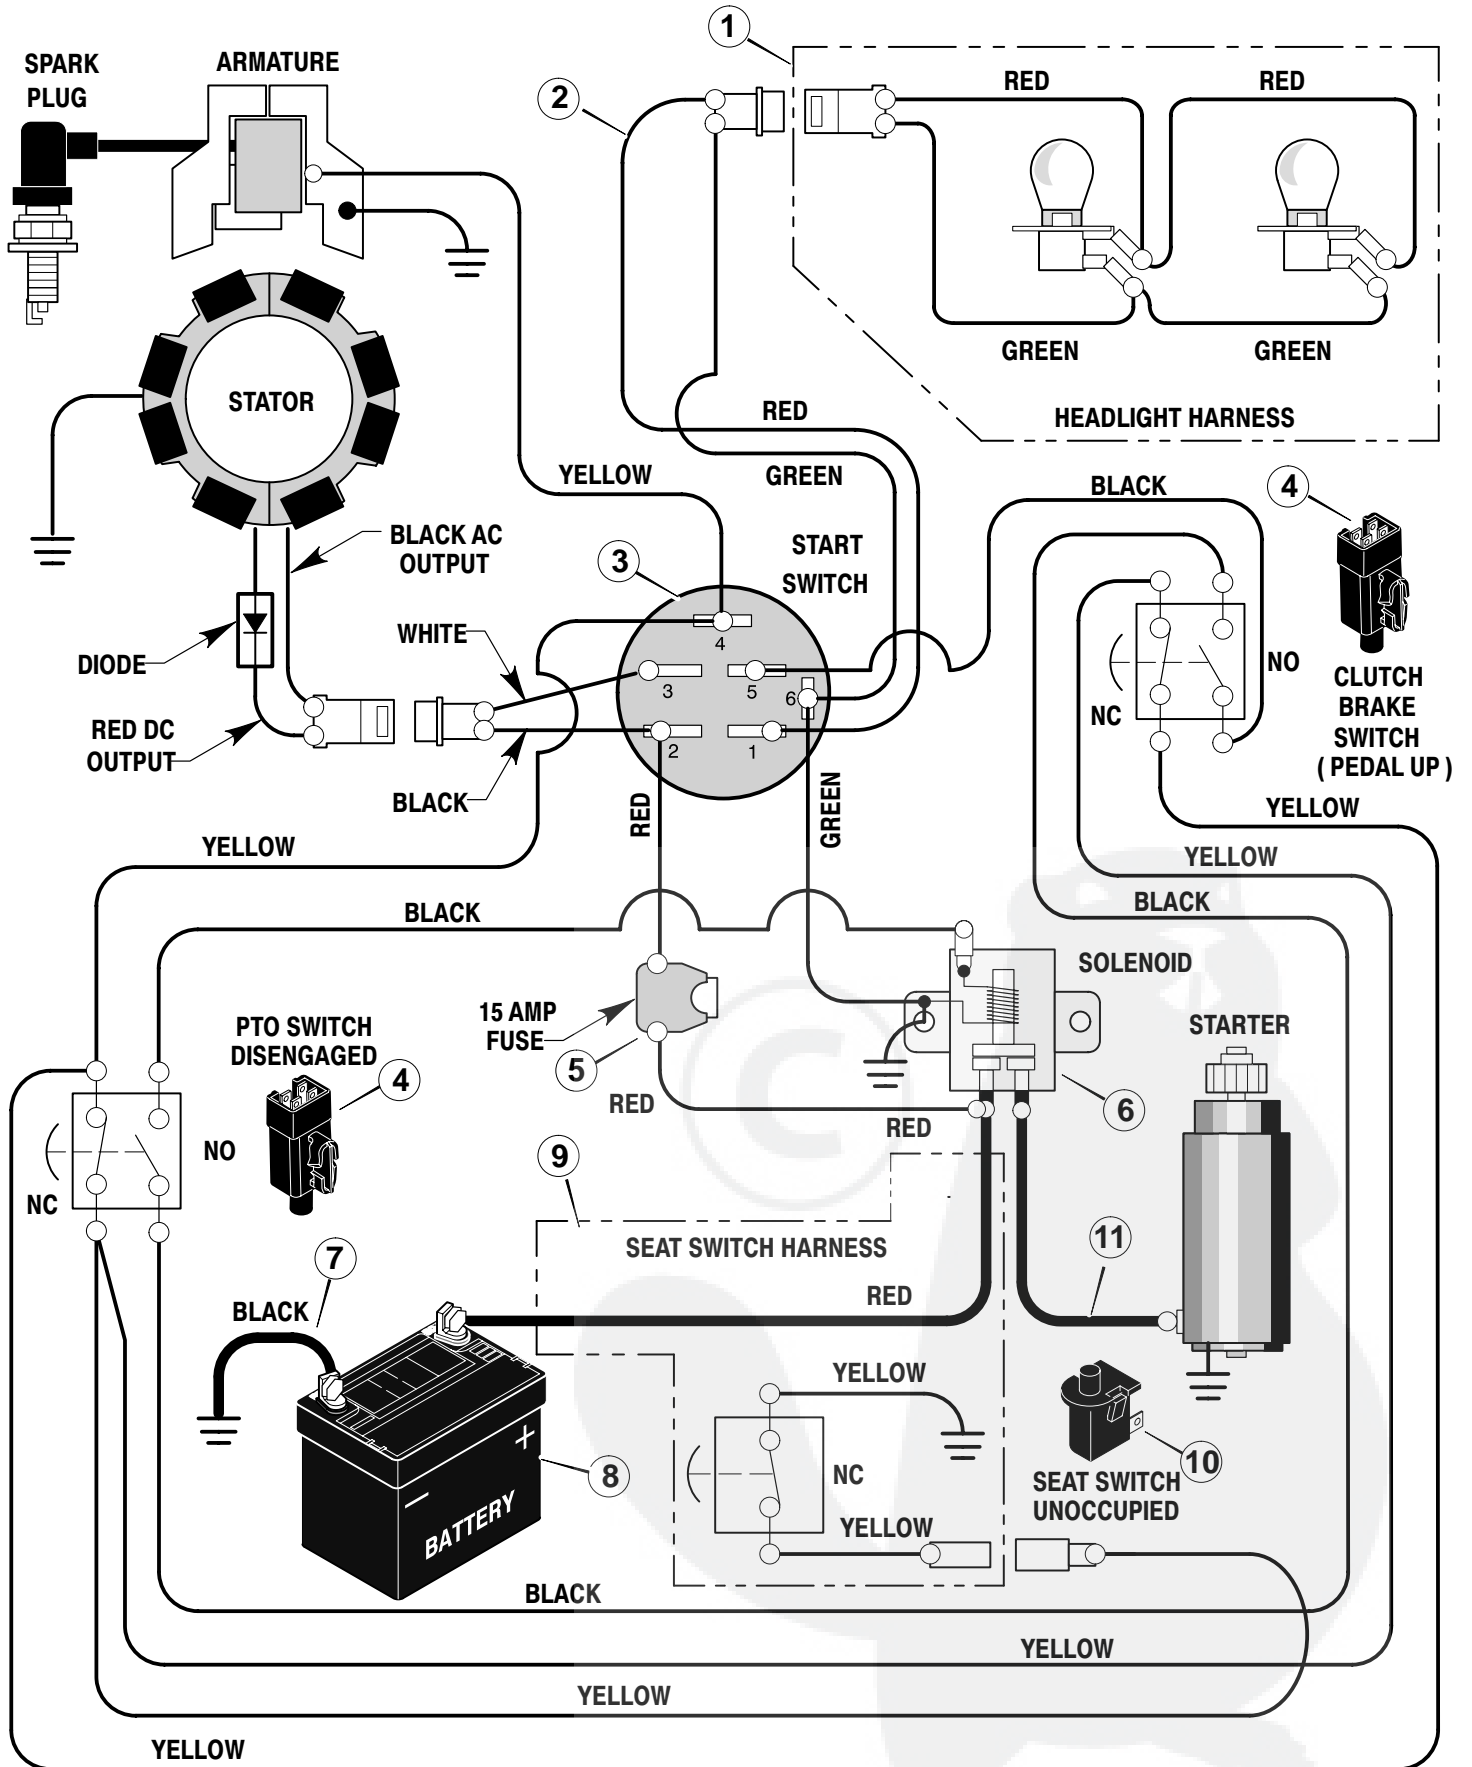

Key No.	Description	Part No.
1	Fuel Cap	92317
2	Fuel Tank	94073
3	Hose Clamp	95197
4	Fuel Line	23717
5	Hose Clamp	95197
6	Screw	26x201
7	Plate, Engine	94006E700
8	Throttle Control	91989
9	Engine*	—
10	Bolt, Engine Mount	25x7
11	Stack Pulley Assembly	94407 Z
12	Lockwasher	19x35
13	Bolt, Hex	1x140
14	Washer	17x170
15	Screw	26x249
16	Muffler	92454
17	Gasket	91309
18	Lock, Screw	92378
19	Bolt	1x134
21	Guide, Belt	93349
22	Nut, Flange	15x79Z
23	Guide, Belt	94066
26	Screw	26x253

* Parts are available from an Authorized Service Center. See "Engines, Gasoline" or "Gasoline Engines" in the yellow pages of the telephone directory.

MODEL 40561x51A

REPAIR PARTS ELECTRICAL SYSTEM