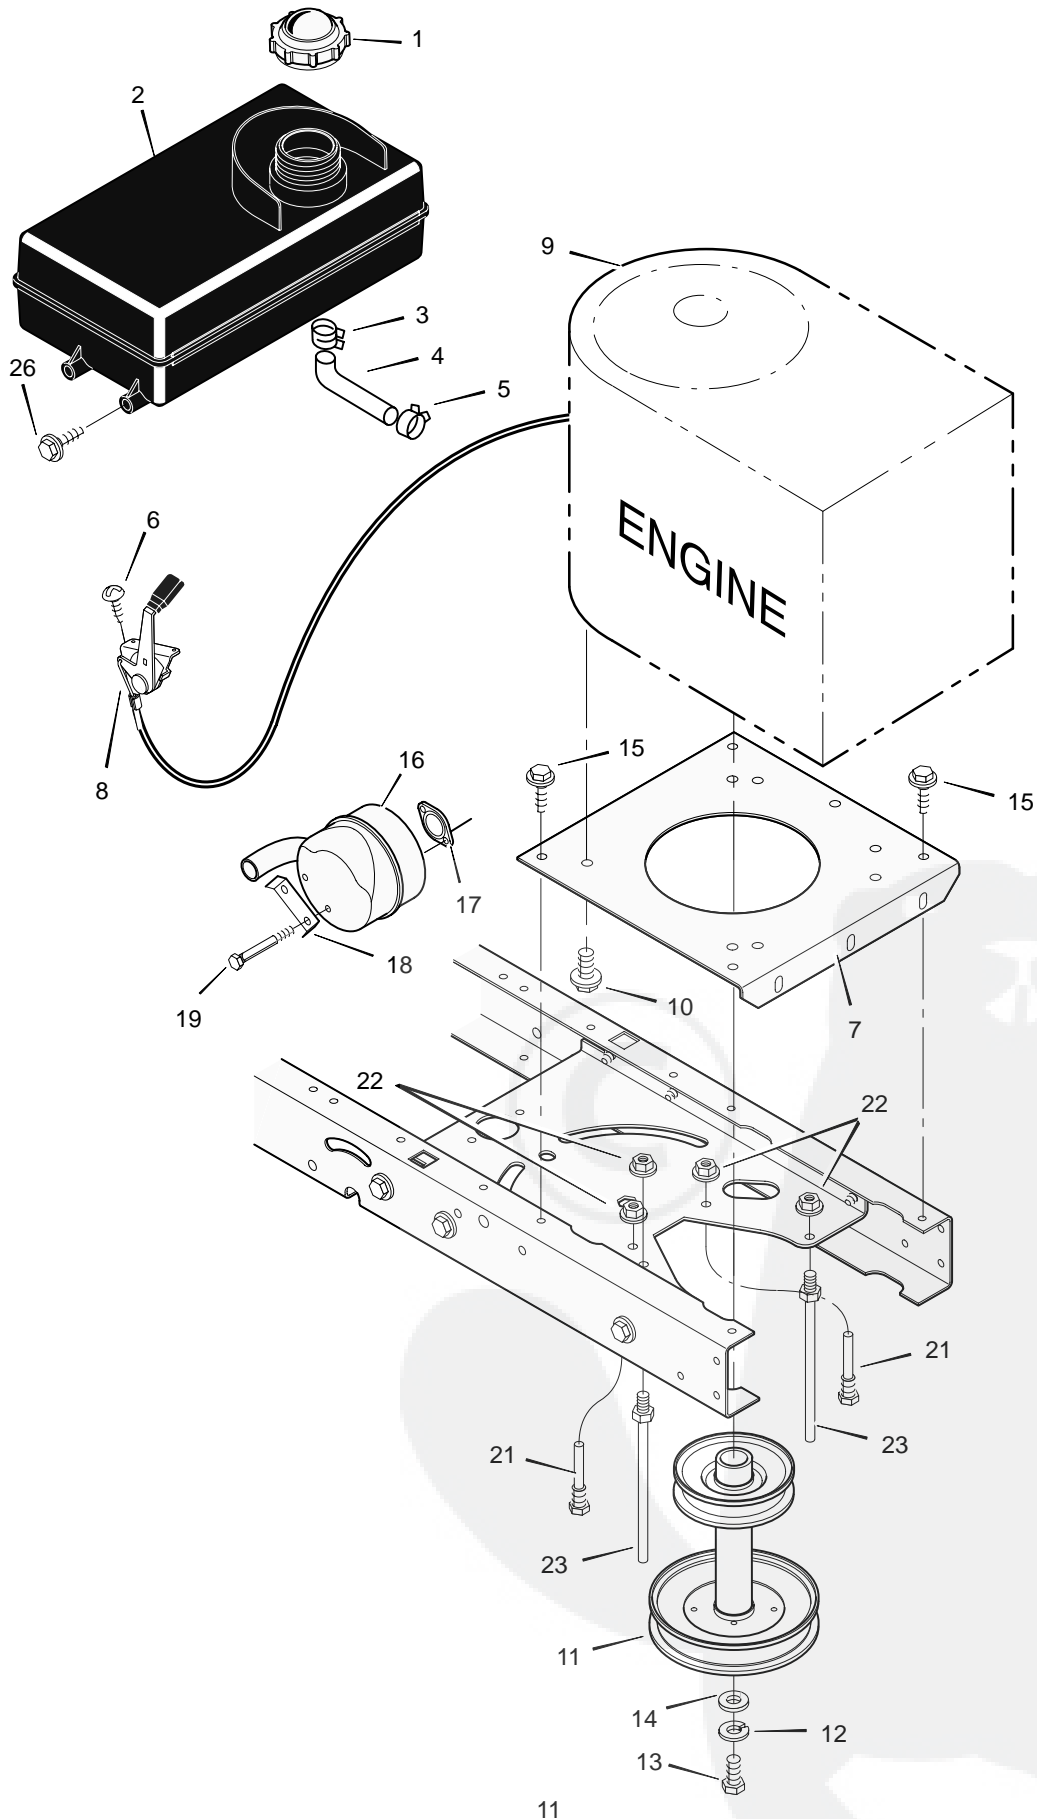

MODEL 40561x51A

REPAIR PARTS MOWER HOUSING

Key No.	Description	Part No.	Key No.	Description	Part No.
1	Pulley, Jackshaft	92851	28	Bracket Assembly, Brake	94145E700
2	Nut, Hex	15x121	29	Spring	166x42
3	Belt, Mower Drive	37x62	30	Bracket, Suspension	94142E700
4	Pulley, Idler	91801	31	Plate	91770E700
5	Nut, Flange	15x84	32	Nut, Flange	15x88
6	Jackshaft	94129	33	Bolt, Carriage	2x53
7	Spacer	94130	34	Mandrell	90905
8	Link, Lift	94053E700	35	Bracket, Suspension	94058E700
9	Pad, Friction	94137	36	Adapter, Blade	92466
10	Bolt, Shoulder	9x52	37	Blade	92002E701
11	Bracket, Suspension	94055E700	38	Washer	17x166
12	Pad Assembly, Left Brake	94049E700	39	Washer	17x165
13	Knob	94068	40	Nut	15x100
14	Bolt, Shoulder	9x51	41	Spring	166x4
15	Plate, Suspension	94128E700	42	Cap, Push On	28x23
16	Spring	166x43	43	Rod, Pivot	94957 Z
17	Nut, Flange	15x79	44	Deflector Assembly	94707
18	Bracket, Suspension	94143E700	45	Bracket, Deflector	91765E700
19	Pin, Hanger	94064	46	Bracket, Front Hanger	94144E700
20	Washer	17x103	47	Washer	17x45 Z
21	Pin, Cotter	31x4	48	Guide, Belt	94781
22	Bolt	25x7	49	Link, Left Lift	94611E700
23	Cover, Pulley	94051E700	50	Bracket, Support	94681E700
24	Bolt, Shoulder	9x39	51	Screw	26x249
25	Arm, Idler	94177 Z	52	Spring, Extension	165x119
26	Spring	166x41	53	Housing, Blade *	94888E700
27	Pad Assembly, Right Brake	94047E700	1-53	Complete Mower Housing Assembly	776001

* Includes Key No. 17, 18, 30, 31, 32, 33, 45, 46, 47 and 51.

MODEL 40561x51A

REPAIR PARTS ENGINE MOUNT