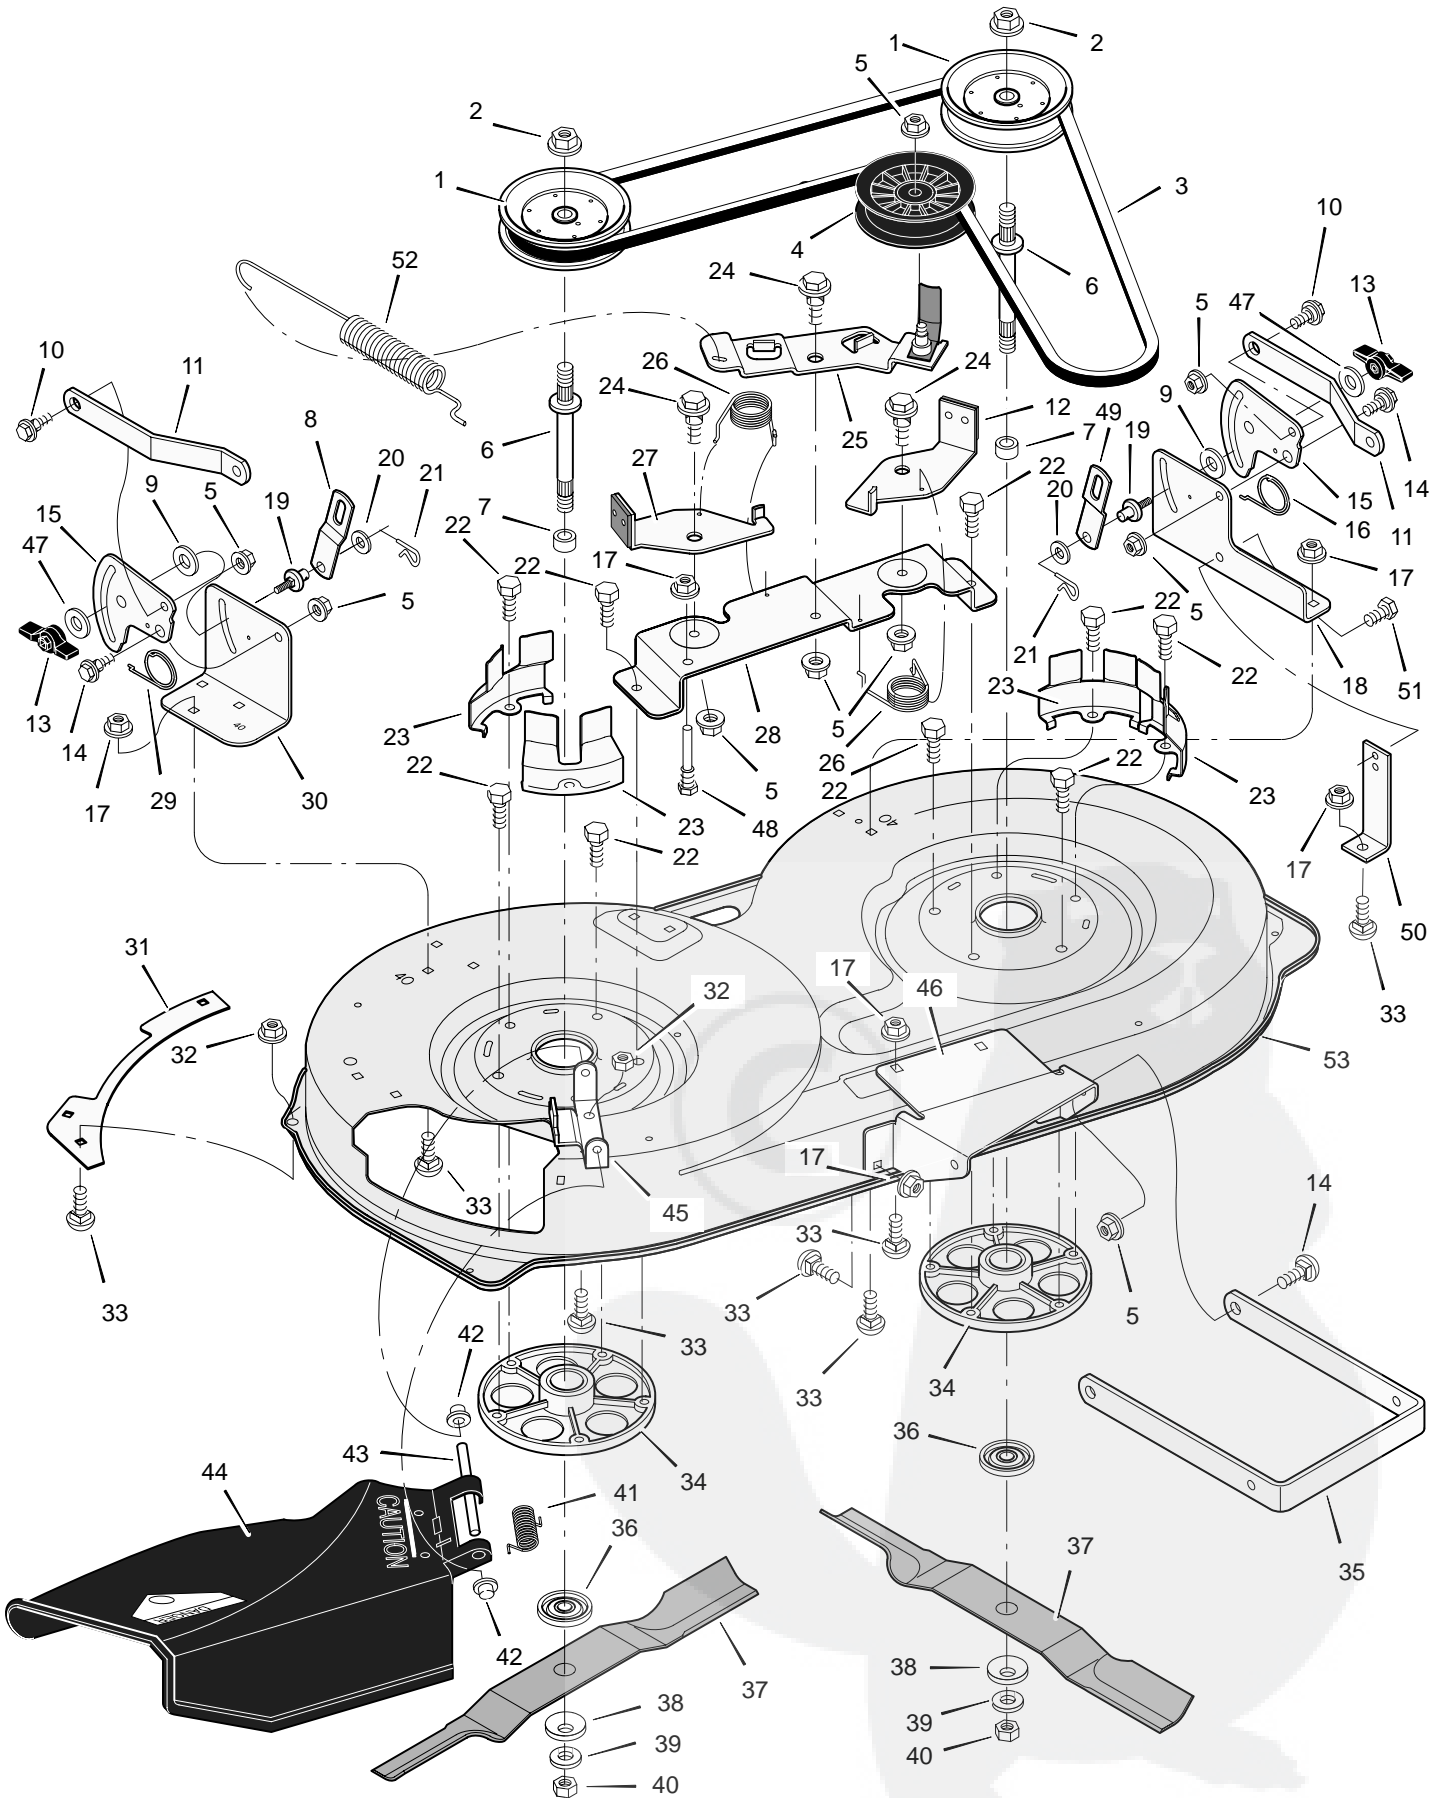

MODEL 40561x51A

REPAIR PARTS MOWER HOUSING

MODEL 40561x51A

REPAIR PARTS MOWER HOUSING

Key No.	Description	Part No.	Key No.	Description	Part No.
1	Pulley, Jackshaft	92851	28	Bracket Assembly, Brake	94145E700
2	Nut, Hex	15x121	29	Spring	166x42
3	Belt, Mower Drive	37x62	30	Bracket, Suspension	94142E700
4	Pulley, Idler	91801	31	Plate	91770E700
5	Nut, Flange	15x84	32	Nut, Flange	15x88
6	Jackshaft	94129	33	Bolt, Carriage	2x53
7	Spacer	94130	34	Mandrell	90905
8	Link, Lift	94053E700	35	Bracket, Suspension	94058E700
9	Pad, Friction	94137	36	Adapter, Blade	92466
10	Bolt, Shoulder	9x52	37	Blade	92002E701
11	Bracket, Suspension	94055E700	38	Washer	17x166
12	Pad Assembly, Left Brake	94049E700	39	Washer	17x165
13	Knob	94068	40	Nut	15x100
14	Bolt, Shoulder	9x51	41	Spring	166x4
15	Plate, Suspension	94128E700	42	Cap, Push On	28x23
16	Spring	166x43	43	Rod, Pivot	94957 Z
17	Nut, Flange	15x79	44	Deflector Assembly	94707
18	Bracket, Suspension	94143E700	45	Bracket, Deflector	91765E700
19	Pin, Hanger	94064	46	Bracket, Front Hanger	94144E700
20	Washer	17x103	47	Washer	17x45 Z
21	Pin, Cotter	31x4	48	Guide, Belt	94781
22	Bolt	25x7	49	Link, Left Lift	94611E700
23	Cover, Pulley	94051E700	50	Bracket, Support	94681E700
24	Bolt, Shoulder	9x39	51	Screw	26x249
25	Arm, Idler	94177 Z	52	Spring, Extension	165x119
26	Spring	166x41	53	Housing, Blade *	94888E700
27	Pad Assembly, Right Brake	94047E700	1-53	Complete Mower Housing Assembly	776001

* Includes Key No. 17, 18, 30, 31, 32, 33, 45, 46, 47 and 51.