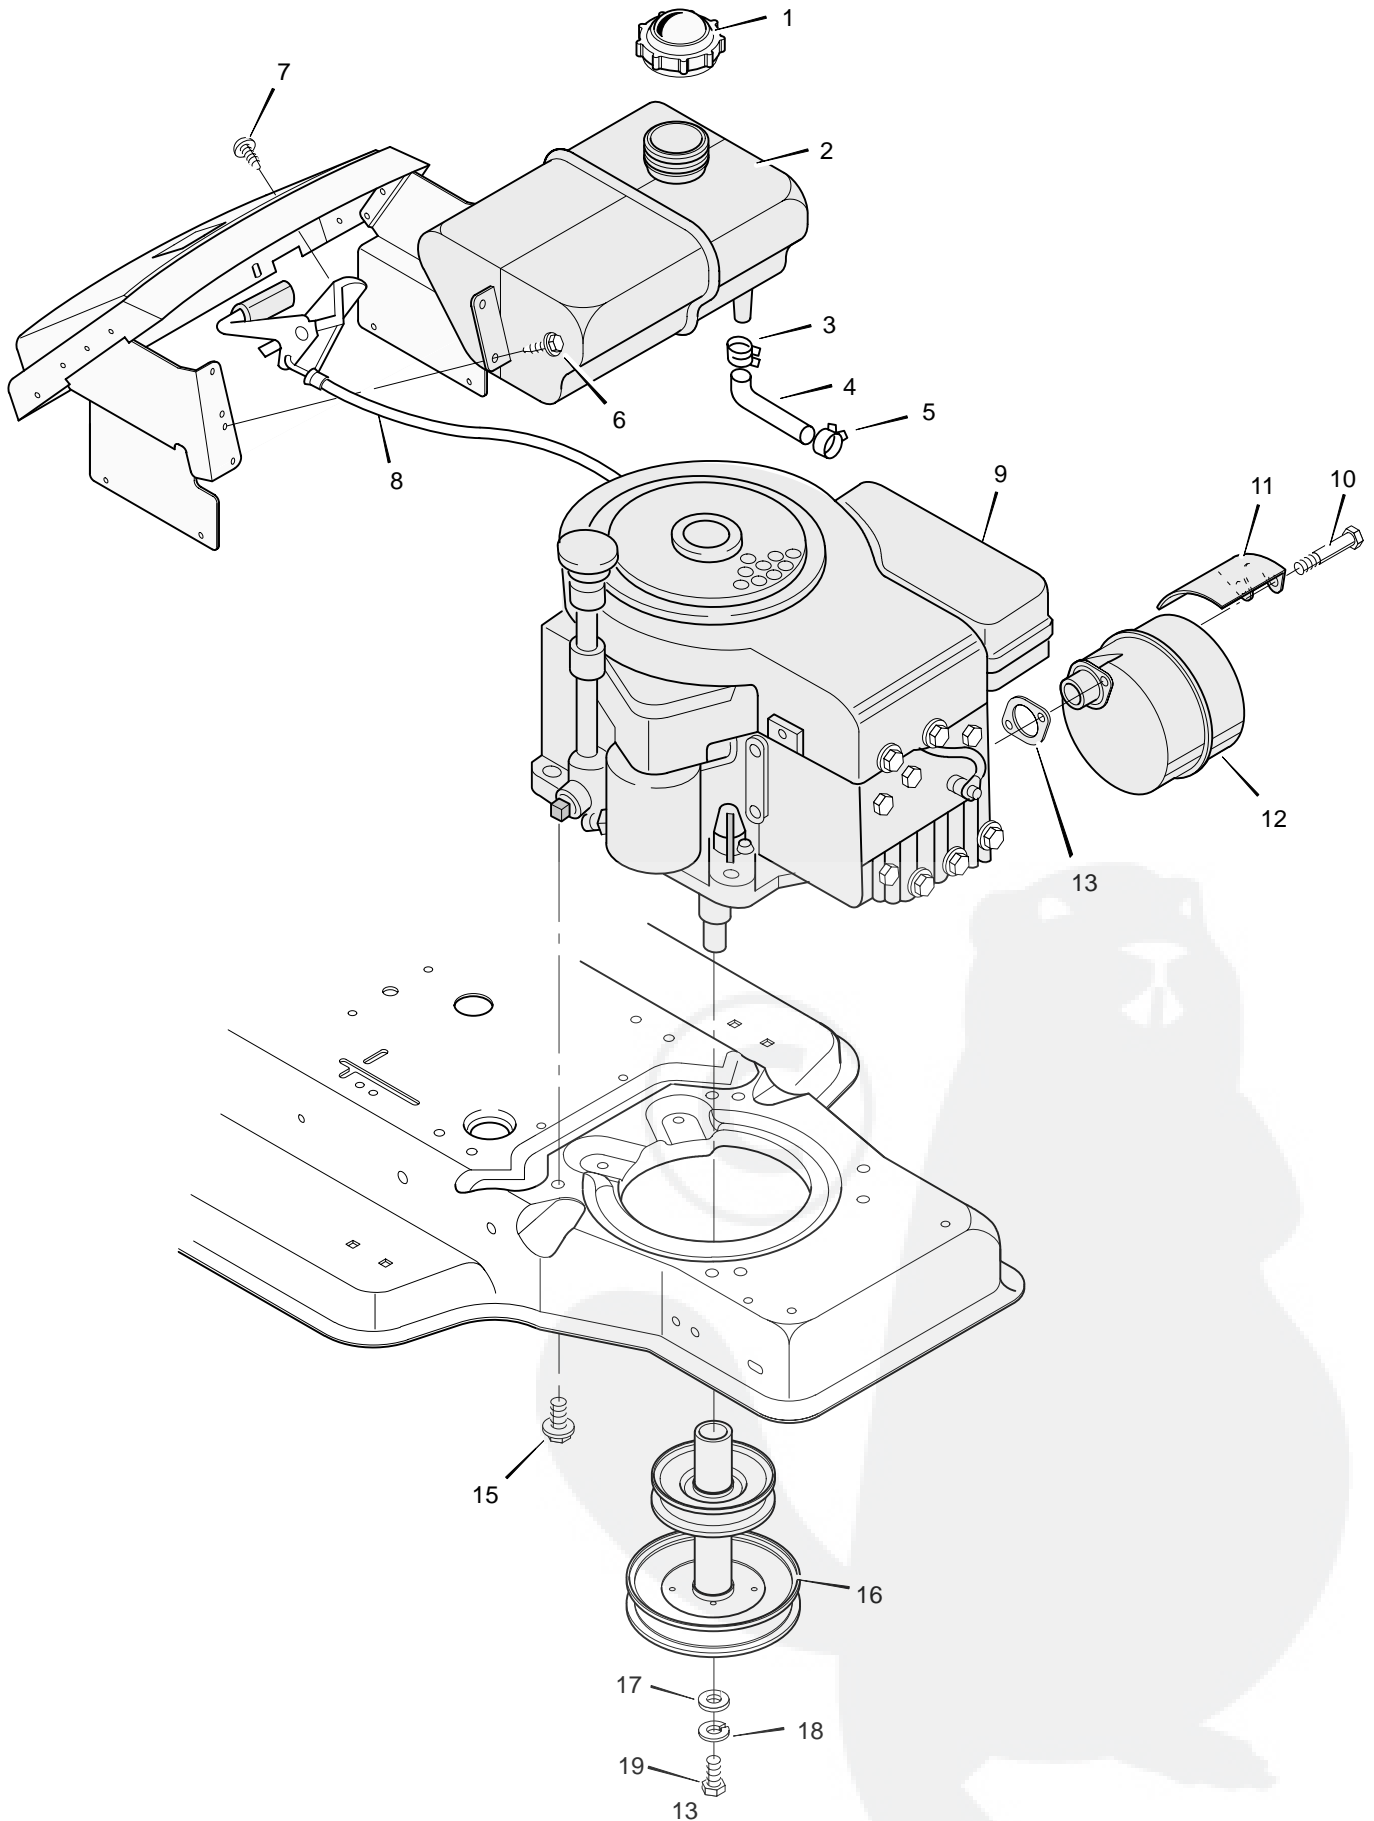

MODEL 40615x66A

REPAIR PARTS ELECTRICAL SYSTEM

POS.	FUNCTION	CIRCUIT (MAKE)
1	OFF	G+t
2	RUN LIGHTS	B+L
3	RUN	NONE
4	START	S+S

t NO TERMINAL MARKING

Key No.	Description	Part No.
1	Switch, Seat Sensor	91031
2	Bolt	6x99
3	Wingnut	14x79
4	Battery	91414
—	Acid, Battery (Electrolyte)	55702
5	Cable, Battery Ground	24x9
6	Screw	26x249
7	Cable, Red Battery	24x29
8	Cap, Ignition	91488
9	Solenoid	24285
10	Nut	91489
11	Screw	26x214
12	Switch, Ignition	92377
13	Key, Ignition	20729
14	Harness, Chassis Wire	250x50
15	Fuse	54212
16	Holder, Fuse	407078
18	Screw	26x233
19	Switch, Clutch	24273
20	Screw	25x2
21	Socket, Light	92372
22	Bulb, Light	90084
23	Harness, Light Wire	250x40
24	Cover, Terminal	54148
25	Cover, (Optional)	24196
26	Ammeter	93156
27	Locknut	15x116

MODEL 40615x66A

REPAIR PARTS ENGINE MOUNT

Key No.	Description	Part No.
1	Fuel Cap	92317
2	Fuel Tank	91869
3	Hose Clamp	91174
4	Fuel Line	90671
5	Hose Clamp	23713
6	Screw	26x214
7	Screw	26x201
8	Throttle Control	91983
9	Engine*	—
10	Bolt	1x134
11	Shield, Heat	91277
12	Muffler	91271
13	Gasket	91309
15	Bolt, Engine Mount	25x7
16	Pulley, Stack	92318Z
17	Washer	17x170
18	Lockwasher	19x35
19	Bolt, Hex	1x140