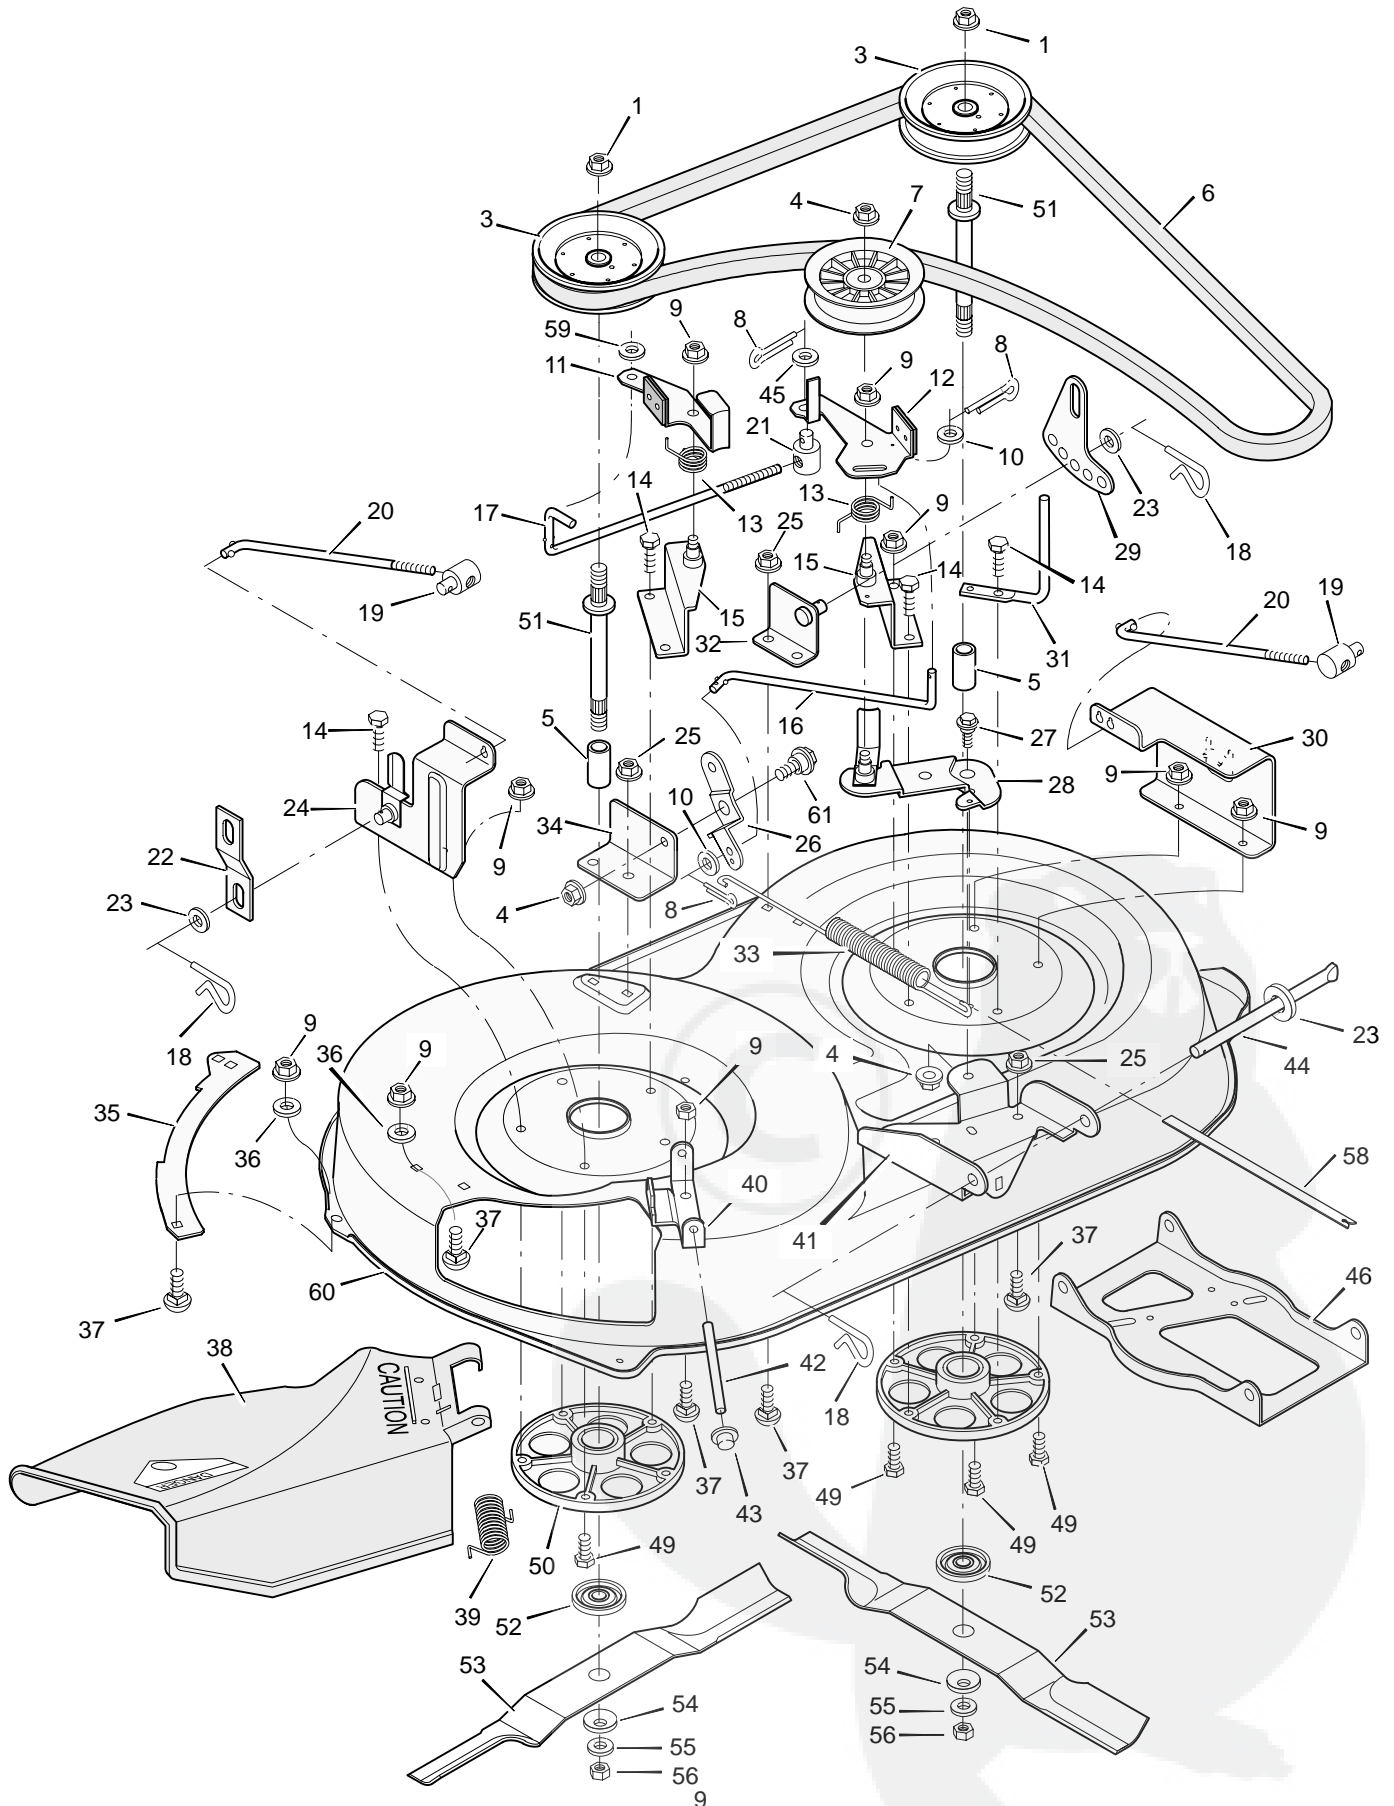

MODEL 40615x66A

REPAIR PARTS MOWER HOUSING

MODEL 40615x66A

REPAIR PARTS MOWER HOUSING

Key No.	Description	Part No.	Key No.	Description	Part No.
1	Nut, Hex	15x121	31	Guide, Belt	91797E701
3	Pulley, Jackshaft	92851	32	Bracket Assembly, Left Lifter	91813E701
4	Locknut, Flange	15x84	33	Spring, Extension	165x72
5	Spacer	92850	34	Bracket, Pivot	91743E701
6	Belt, Blade Drive	37x62	35	Plate	91770E701
7	Pulley, Idler	91801	36	Washer	17x57
8	Pin, Cotter	30x20	37	Bolt, Carriage	2x53
9	Locknut, Flange	15x88	38	Deflector Assembly, Chute	92465
10	Washer	17x46Z	39	Spring, Torsion	166x4
11	Brake Assembly, Right	92186E701	40	Bracket, Hinge	91765E701
12	Brake Assembly, Left	92187E701	41	Bracket, Front Hanger	91875E701
13	Spring, Torsion	166x27	42	Rod, Deflector	91767Z
14	Bolt, Hex	25x7	43	Cap, Push On	28x23
15	Bracket Assembly, Brake	92072E701	44	Rod, Hanger	91739Z
16	Rod, Brake	91745Z	45	Washer	17x124
17	Rod, Cross Link	92183Z	46	Hanger, Front	92119E701
18	Pin, Hair	31x4	49	Bolt, Hex	1x84
19	Nut, Adjustable	92131	50	Housing, Jackshaft	90905
20	Rod, Adjuster	91872Z	51	Jackshaft	92849
21	Nut, Adjustable	21920	52	Adapter, Blade	92466
22	Link, Suspension	92064E701	53	Blade, 40" (2 required)	92002E701
23	Washer	17x103	54	Washer, Belleville	17x166
24	Bracket Assembly, Right Lifter	92485E701	55	Washer	17x165
25	Nut, Flange	15x79	56	Nut, Hex	15x100
26	Bracket, Pivot	92033E701	58	Indicator, Plastic	92163
27	Bolt, Shoulder	9x39	59	Washer	17x48
28	Arm Assembly, Idler	92032E701	60	Housing, Blade (40")	91907E701
29	Plate, Adjuster	91741E701	61	Bolt, Shoulder	9x42
30	Cover, Pulley	92083E701	1-61	Complete Mower Housing Assembly	403229