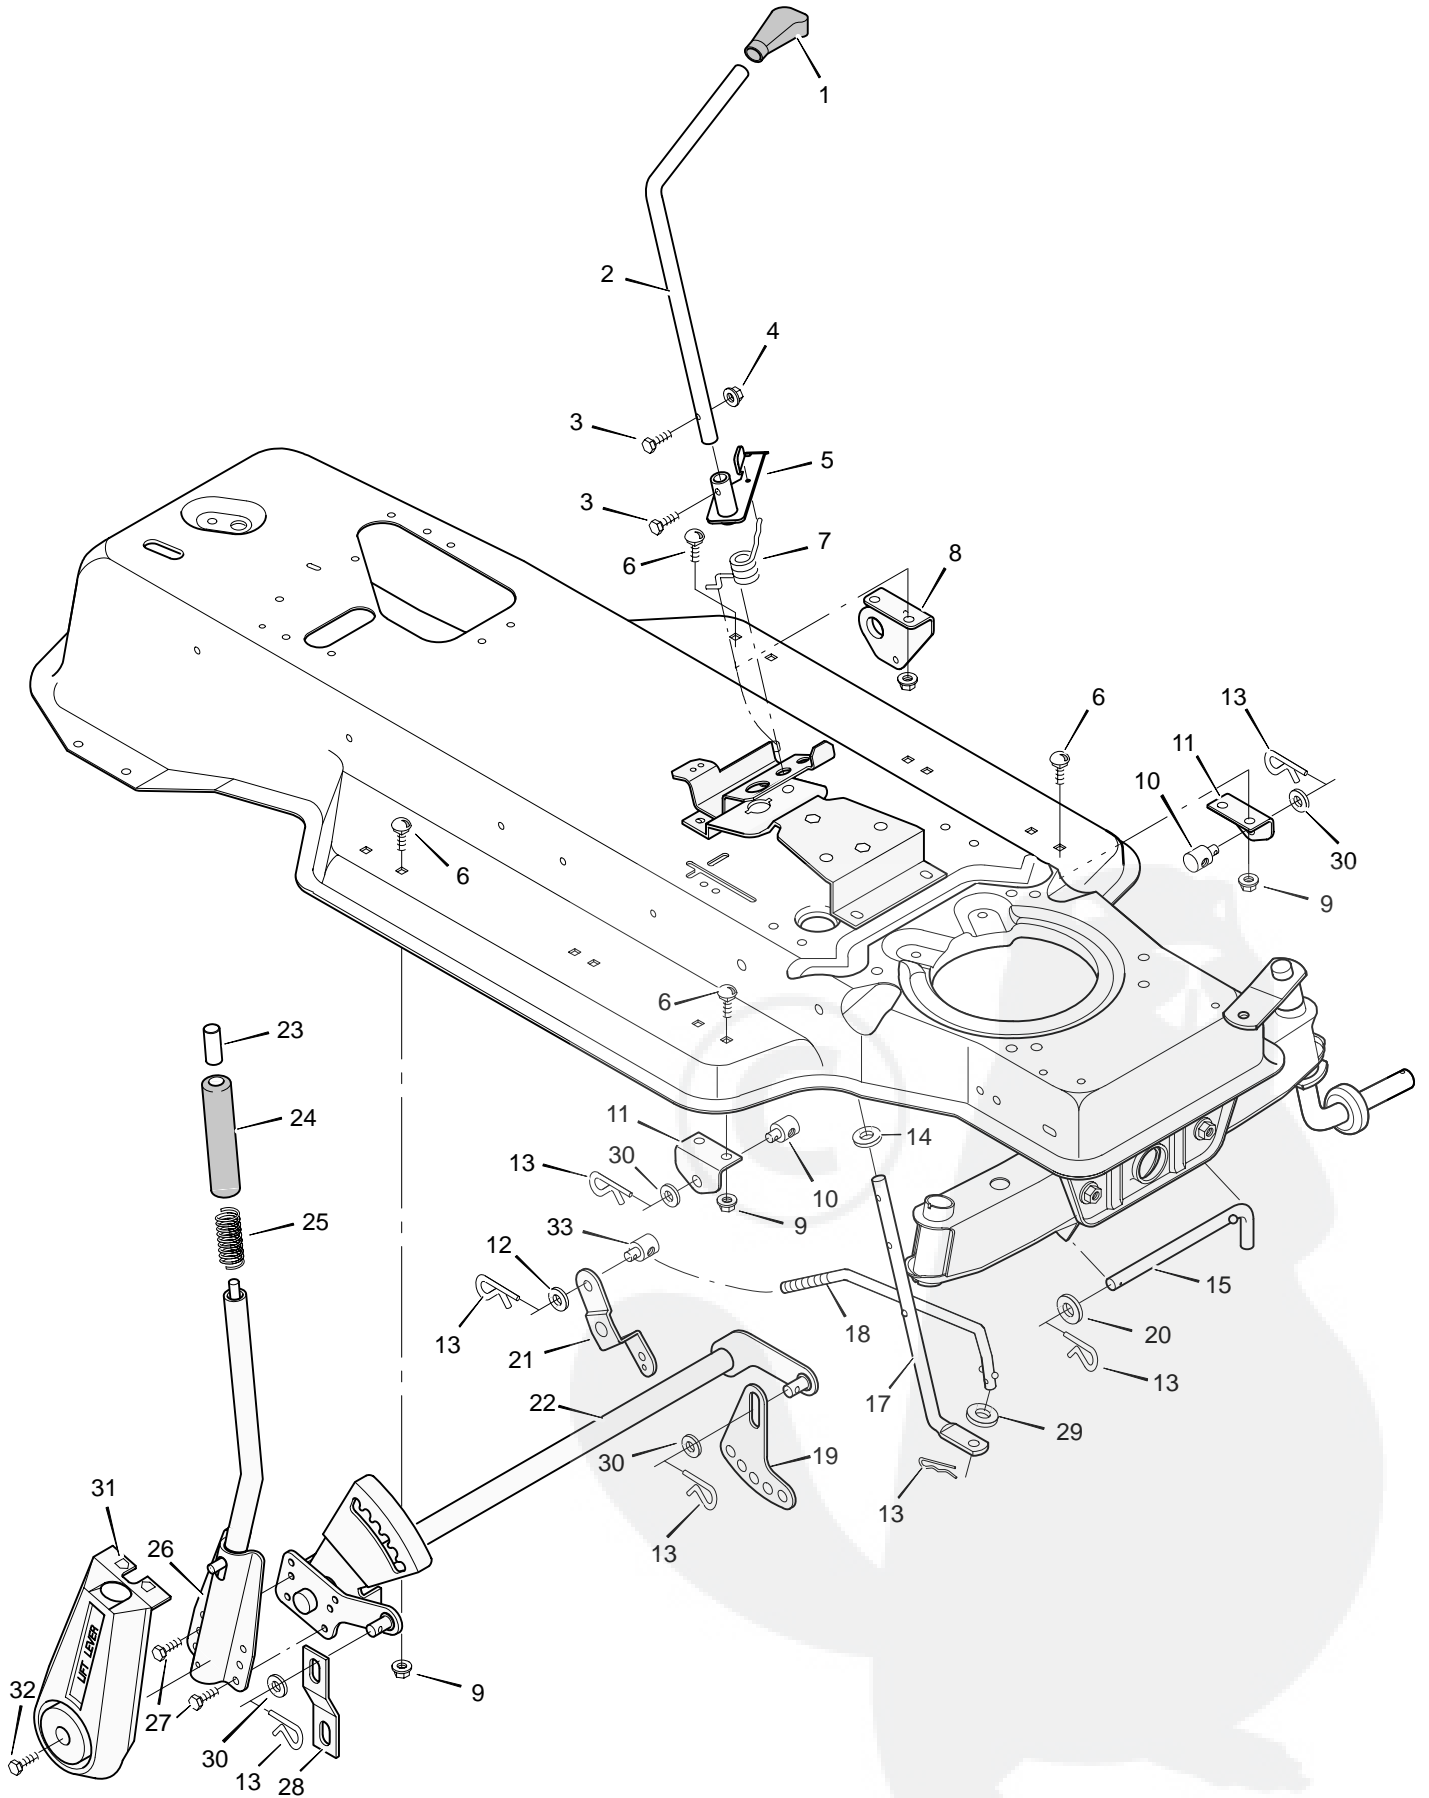

MODEL 40615x66A

REPAIR PARTS STEERING

MODEL 40615x66A

REPAIR PARTS STEERING

Key No.	Description	Part No.
1	Wheel, Steering	92078
2	Nut, Hex	15x118
3	Bolt, Hex	1x66
4	Post, Steering	91714Z
5	Bolt, Hex	1x74
6	Screw	26x249
7	Bracket, Sector	91716E701
8	Gear, Pinion	92715
9	Bearing	92716
10	Bolt, Hex	1x84
11	Locknut, Flange	15x87
12	Spacer	92564
13	Gear, Sector	92316
14	Bracket, Sector	91708E701
15	Kit, Steering Gear	402075
16	Bolt, Hex	1x146
17	Support, Rear Axle	92529E701
18	Rod, Tie	90038E701
19	Pin, Cotter	30x49
20	Bearing	92527
21	Washer	17x57
22	Pin, Cotter	30x20
23	Washer	17x113
24	Spindle Assembly, Right	91828E701
25	Spindle Assembly, Axle & Left	92519E701
26	Support, Front Axle	92528E701
27	Tire*	91912
—	Tube	407047
28	Stem, Valve	24373
29	Bearing, Wheel	91334
30	Washer	17x195
31	Wheel & Tire Assembly	94578-601
32	Bearing	92097
33	Locknut, Flange	15x113
34	Link, Drag	91749E701
36	Spacer, Pinion Gear	92280
38	Hub Cap (Optional)	94618

* When you order a tire, make sure to give the brand name of the tire so that the tread pattern on the tire will match.

MODEL 40615x66A

REPAIR PARTS MOWER HOUSING SUSPENSION

Key No.	Description	Part No.
1	Grip	92698
2	Control, Blade Rotation	91781Z
3	Bolt, Hex	25x3
4	Locknut, Hex	15x67
5	Lever Assembly, Switch	91917E701
6	Bolt, Carriage	2x53
7	Spring, Torsion	166x32
8	Bracket, Rear Hanger	92066E701
9	Nut, Flange	15x79
10	Nut, Adjusting	92131
11	Bracket, Adjuster Rod	92133E701
12	Washer	17x124
13	Pin, Hair	31x4
14	Washer	17x122
15	Pin, Pull	90827Z
17	Lever, Lower Blade Control	91787E701
18	Rod, Blade Control	91795Z
19	Plate, Adjuster	91741E701
20	Washer	17x103
21	Bracket, Pivot	92033E701
22	Lifter Assembly	92065E701
23	Button, Push	92572
24	Grip	92783
25	Spring, Compression	164x21
26	Handle Assembly	91823E701
27	Screw	26x49
28	Link, Suspension	92064E701
29	Washer	17x47Z
30	Washer	17x91Z
31	Cover, Lift Lever (Optional)	92157
32	Screw	26x263
33	Nut, Adjusting	21920