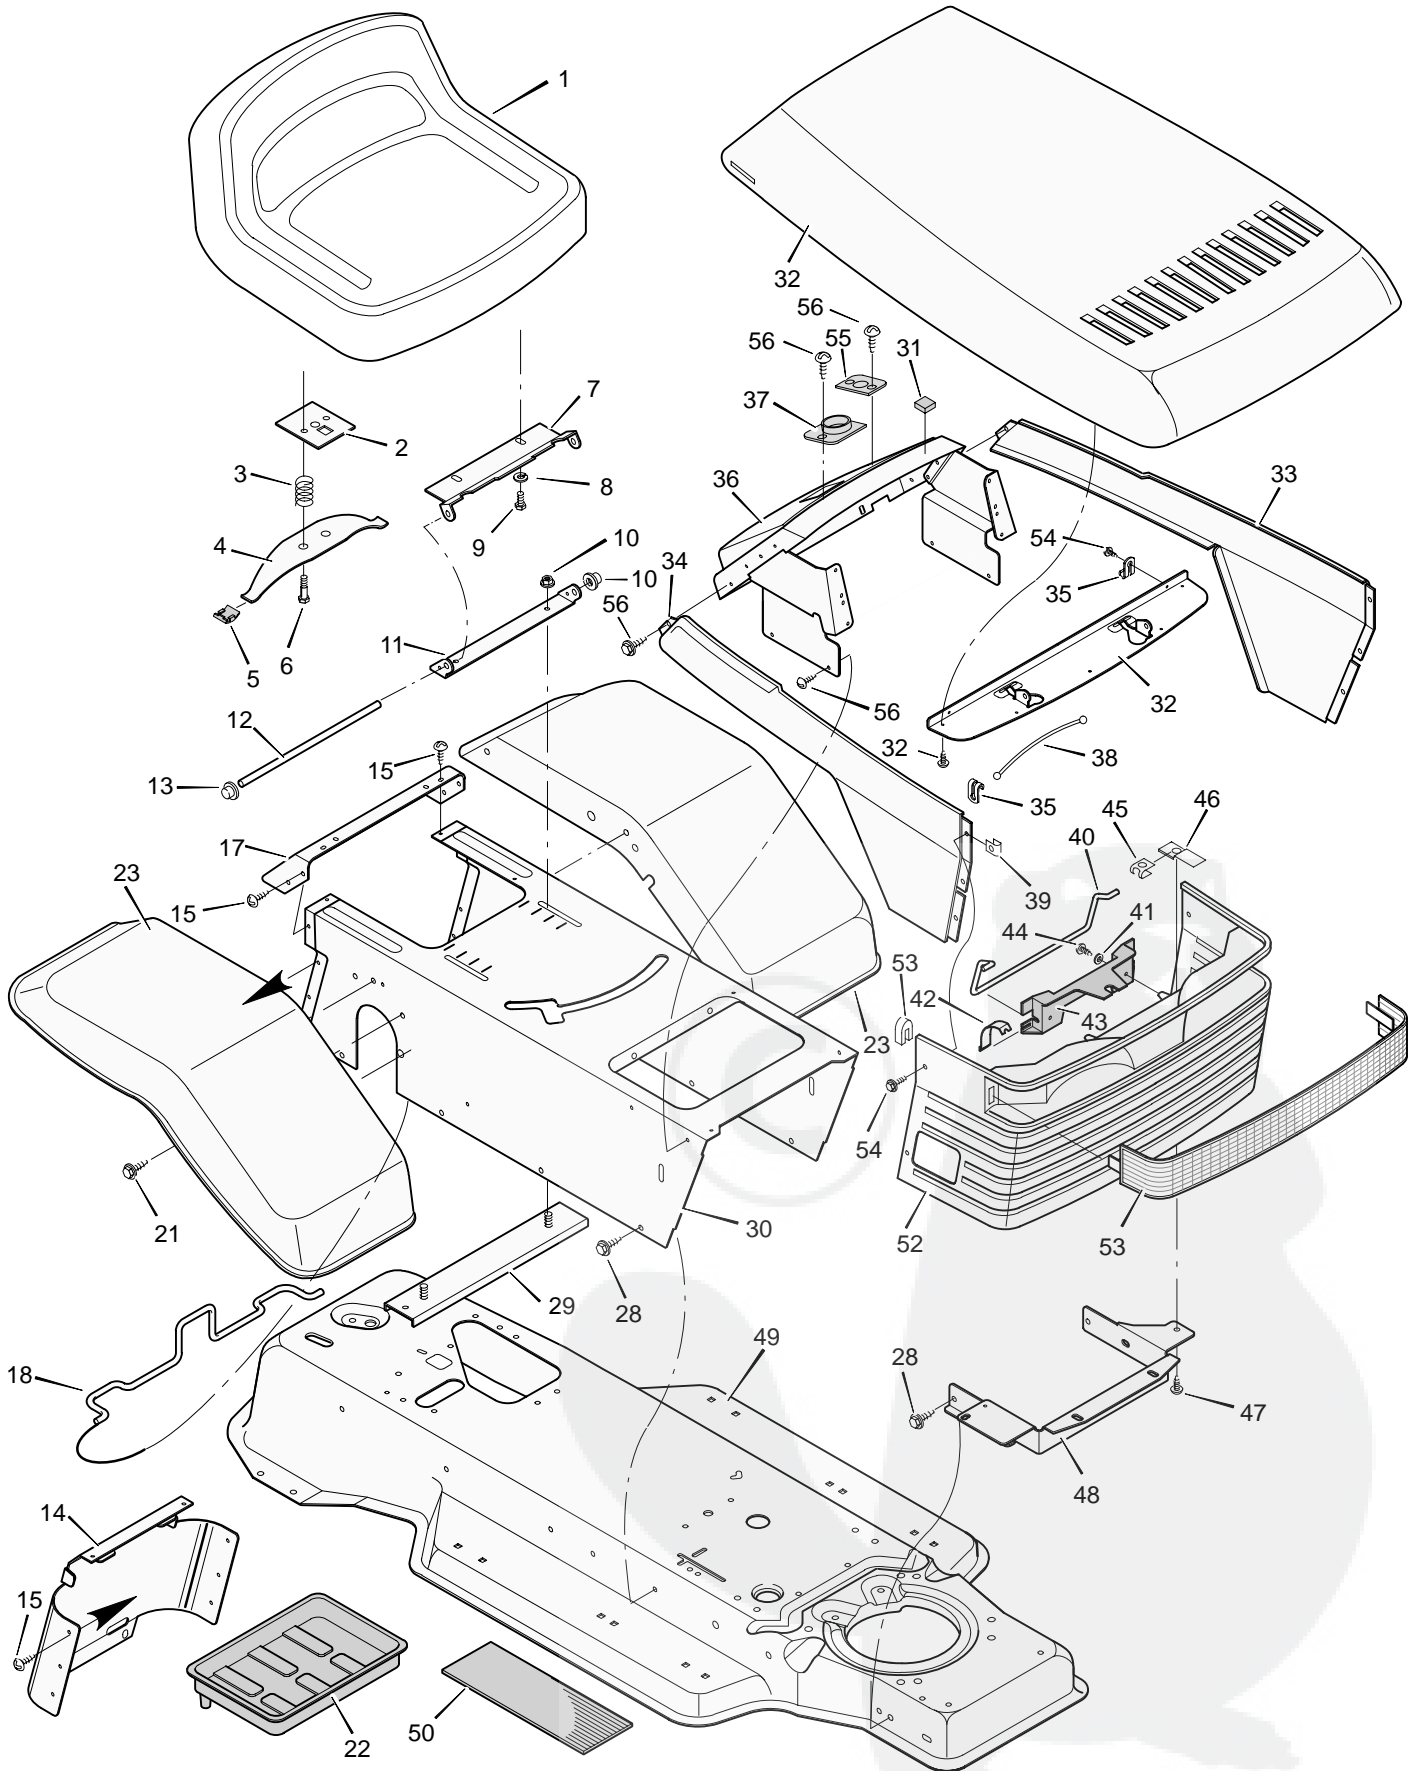

MODEL 40615x66A

REPAIR PARTS CHASSIS & HOOD

MODEL 40615x66A

REPAIR PARTS CHASSIS & HOOD

Key No.	Description	Part No.	Key No.	Description	Part No.
1	Seat	92387	37	Bearing, Steering	93135
2	Plate Assembly, Switch	91963	38	Cable	92087
3	Spring, Compression	164x26	39	U-Fastener	28x59
4	Spring, Seat	91964	40	Rod, Hinge	91980Z
5	Glide, Spring	91822	41	Washer	17x38Z
6	Bolt, Shoulder	9x38	42	Spring, Hood	91979
7	Support, Seat	92334E701	43	Bracket, Hood Mount	91978
8	Lockwasher	18x16	44	Screw	26x253
9	Bolt, Hex	1x45	45	Nut, Speed	28x61
10	Locknut, Flange	15x88	46	Shield, Heat	92005Z
11	Bracket, Pivot	91729E701	47	Screw	26x252
12	Rod, Pivot	91730E701	48	Support, Grille	91723E701
13	Cap, Push On	28x23	49	Frame Assembly	92815E701
14	Cap, Console	92443E701	50	Mat	91901
15	Screw	26x270	52	Grille	92284E245
17	Fender, Apron	91724E701	53	Lens *	91850
18	Clamp, Battery	92725	54	Screw	26x220
21	Screw	26x263	55	Bearing	93155
22	Tray, Battery	91895	56	Screw	26x238
23	Fender	91715E245	—	Instruction Book (English)	F-97774
28	Screw	26x249	—	Instruction Book (French)	F-97774FR
29	Channel Assembly	91857E701	—	Instruction Book (German)	F-97774GR
30	Console Assembly	92727E701	—	Repair Parts Book	F-97775
31	Trim, Edge	21765	—	Decal, Left Hood	44x4293
32	Hood Assembly	92089E245	—	Decal, Right Hood	44x4294
33	Panel, Left	93133E701	—	Decal, Left Console	44x6877
34	Panel, Right	91778E701	—	Decal, Right Console	44x6876
35	Clip, Cable	92013	—	Decal, Shift Pattern	44x6606
36	Dash Assembly	93175E701			