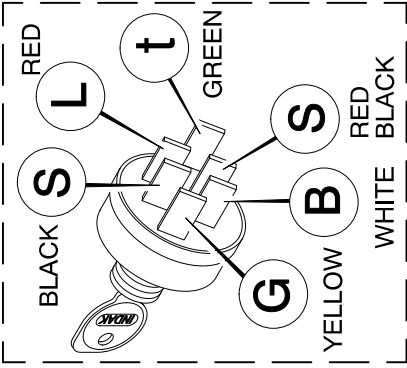

MODEL 40615x66A

REPAIR PARTS ELECTRICAL SYSTEM