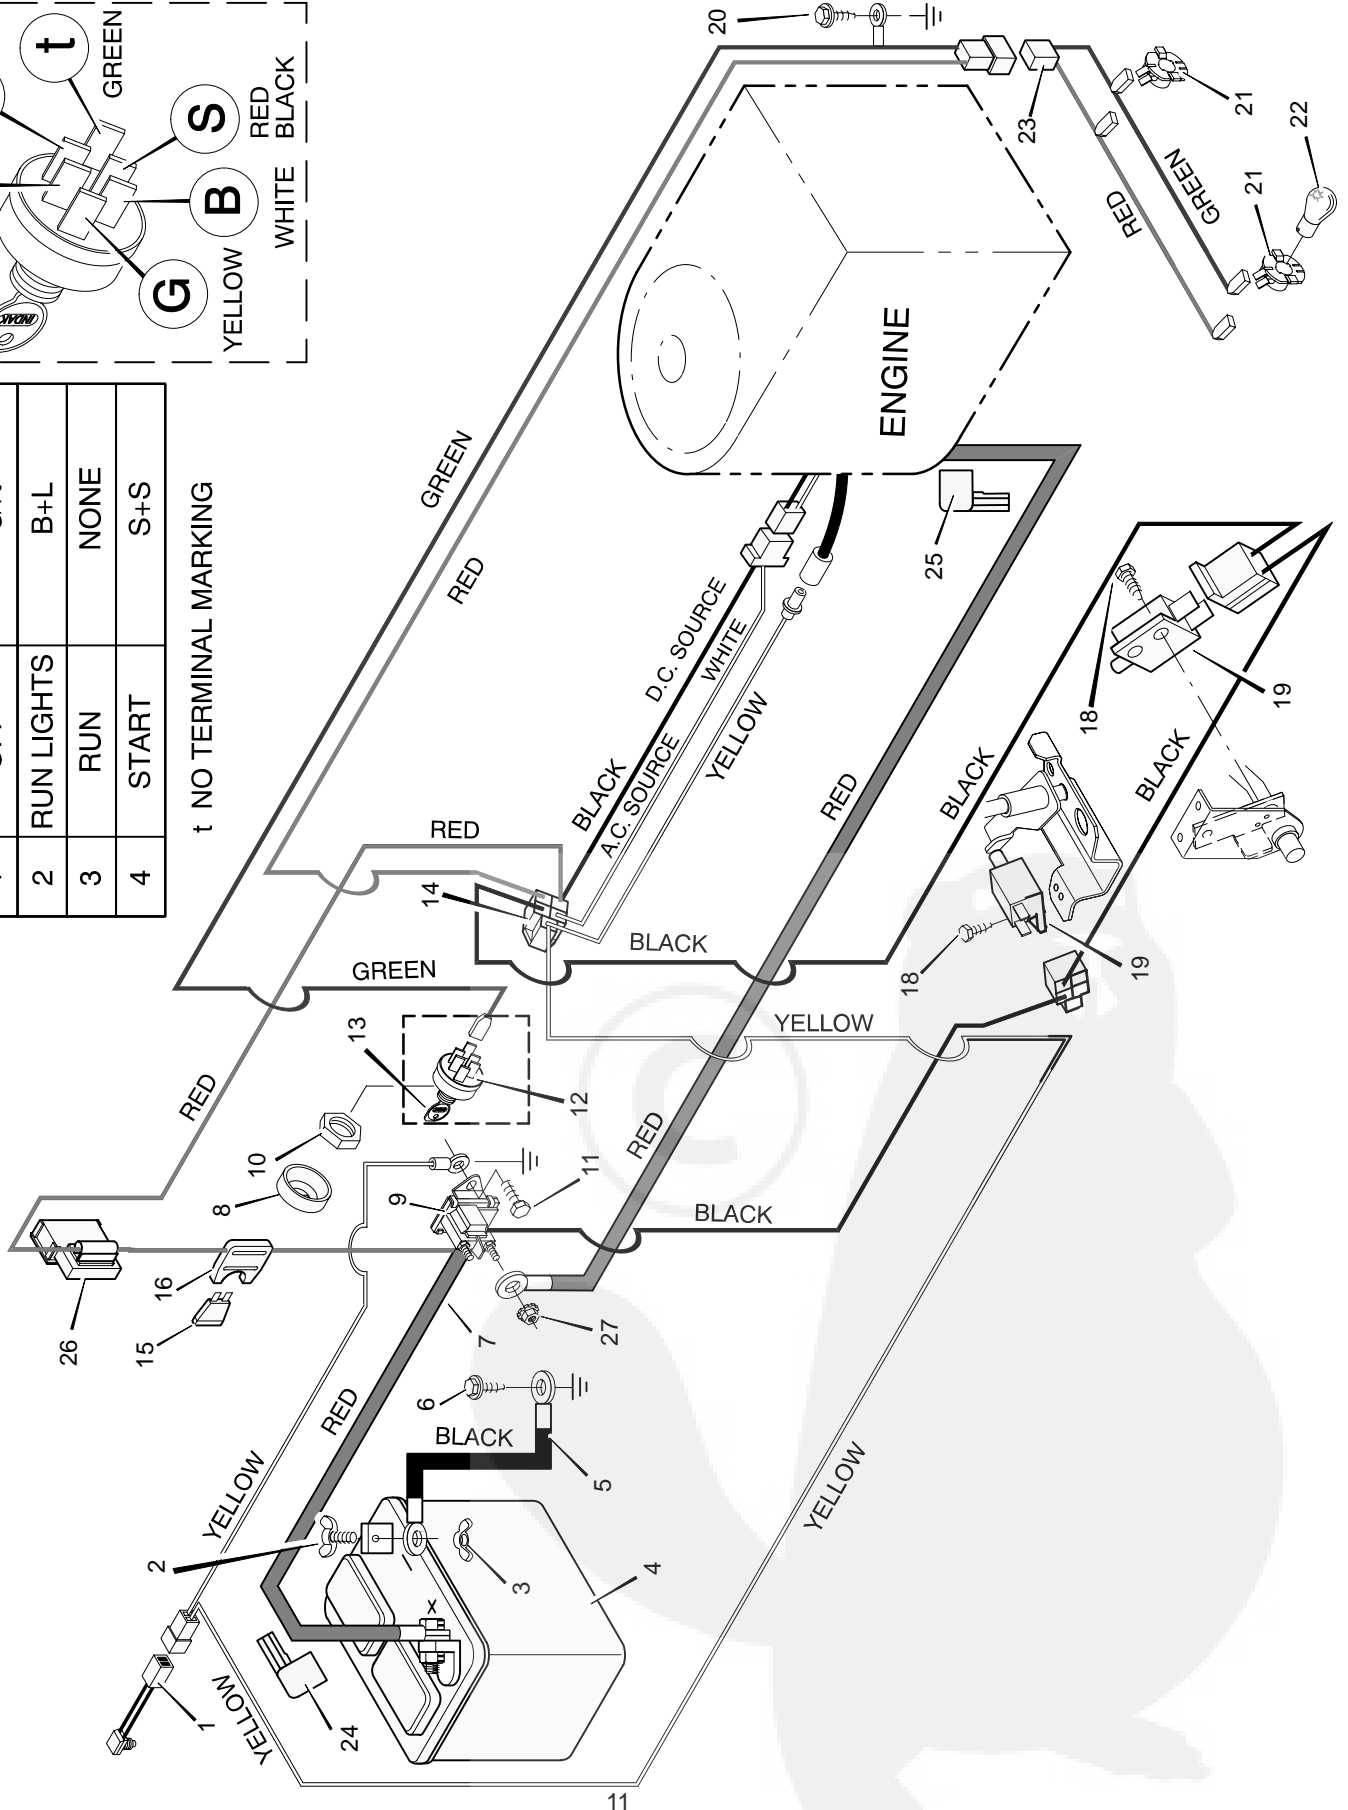

MODEL 40615x66A

REPAIR PARTS ELECTRICAL SYSTEM

POS.	FUNCTION	CIRCUIT (MAKE)
1	OFF	G+t
2	RUN LIGHTS	B+L
3	RUN	NONE
4	START	S+S

t NO TERMINAL MARKING

Key No.	Description	Part No.
1	Switch, Seat Sensor	91031
2	Bolt	6x99
3	Wingnut	14x79
4	Battery	91414
—	Acid, Battery (Electrolyte)	55702
5	Cable, Battery Ground	24x9
6	Screw	26x249
7	Cable, Red Battery	24x29
8	Cap, Ignition	91488
9	Solenoid	24285
10	Nut	91489
11	Screw	26x214
12	Switch, Ignition	92377
13	Key, Ignition	20729
14	Harness, Chassis Wire	250x50
15	Fuse	54212
16	Holder, Fuse	407078
18	Screw	26x233
19	Switch, Clutch	24273
20	Screw	25x2
21	Socket, Light	92372
22	Bulb, Light	90084
23	Harness, Light Wire	250x40
24	Cover, Terminal	54148
25	Cover, (Optional)	24196
26	Ammeter	93156
27	Locknut	15x116