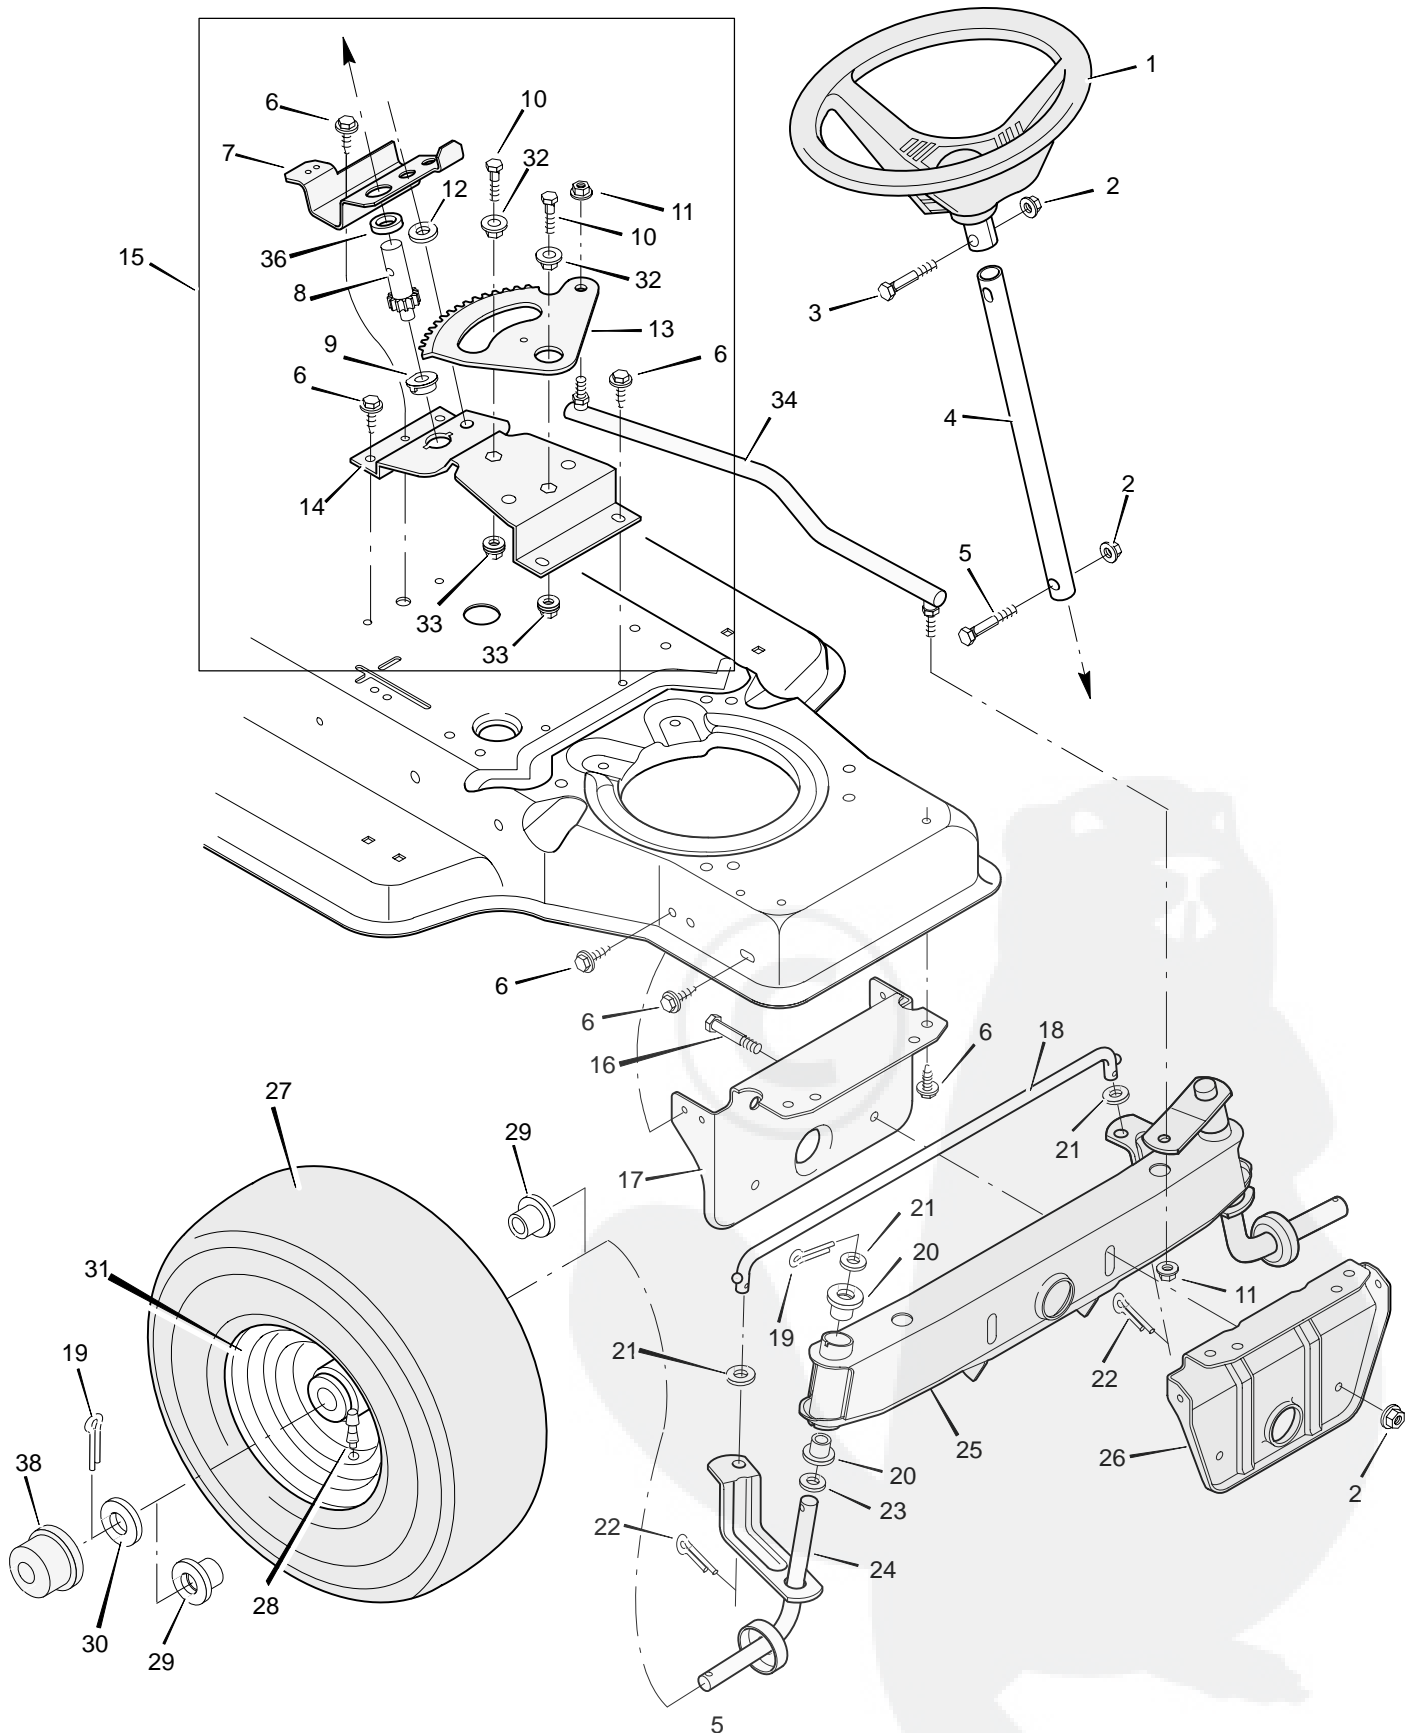

MODEL 40615x66A

REPAIR PARTS STEERING

MODEL 40615x66A

REPAIR PARTS STEERING

Key No.	Description	Part No.
1	Wheel, Steering	92078
2	Nut, Hex	15x118
3	Bolt, Hex	1x66
4	Post, Steering	91714Z
5	Bolt, Hex	1x74
6	Screw	26x249
7	Bracket, Sector	91716E701
8	Gear, Pinion	92715
9	Bearing	92716
10	Bolt, Hex	1x84
11	Locknut, Flange	15x87
12	Spacer	92564
13	Gear, Sector	92316
14	Bracket, Sector	91708E701
15	Kit, Steering Gear	402075
16	Bolt, Hex	1x146
17	Support, Rear Axle	92529E701
18	Rod, Tie	90038E701
19	Pin, Cotter	30x49
20	Bearing	92527
21	Washer	17x57
22	Pin, Cotter	30x20
23	Washer	17x113
24	Spindle Assembly, Right	91828E701
25	Spindle Assembly, Axle & Left	92519E701
26	Support, Front Axle	92528E701
27	Tire*	91912
—	Tube	407047
28	Stem, Valve	24373
29	Bearing, Wheel	91334
30	Washer	17x195
31	Wheel & Tire Assembly	94578-601
32	Bearing	92097
33	Locknut, Flange	15x113
34	Link, Drag	91749E701
36	Spacer, Pinion Gear	92280
38	Hub Cap (Optional)	94618

* When you order a tire, make sure to give the brand name of the tire so that the tread pattern on the tire will match.