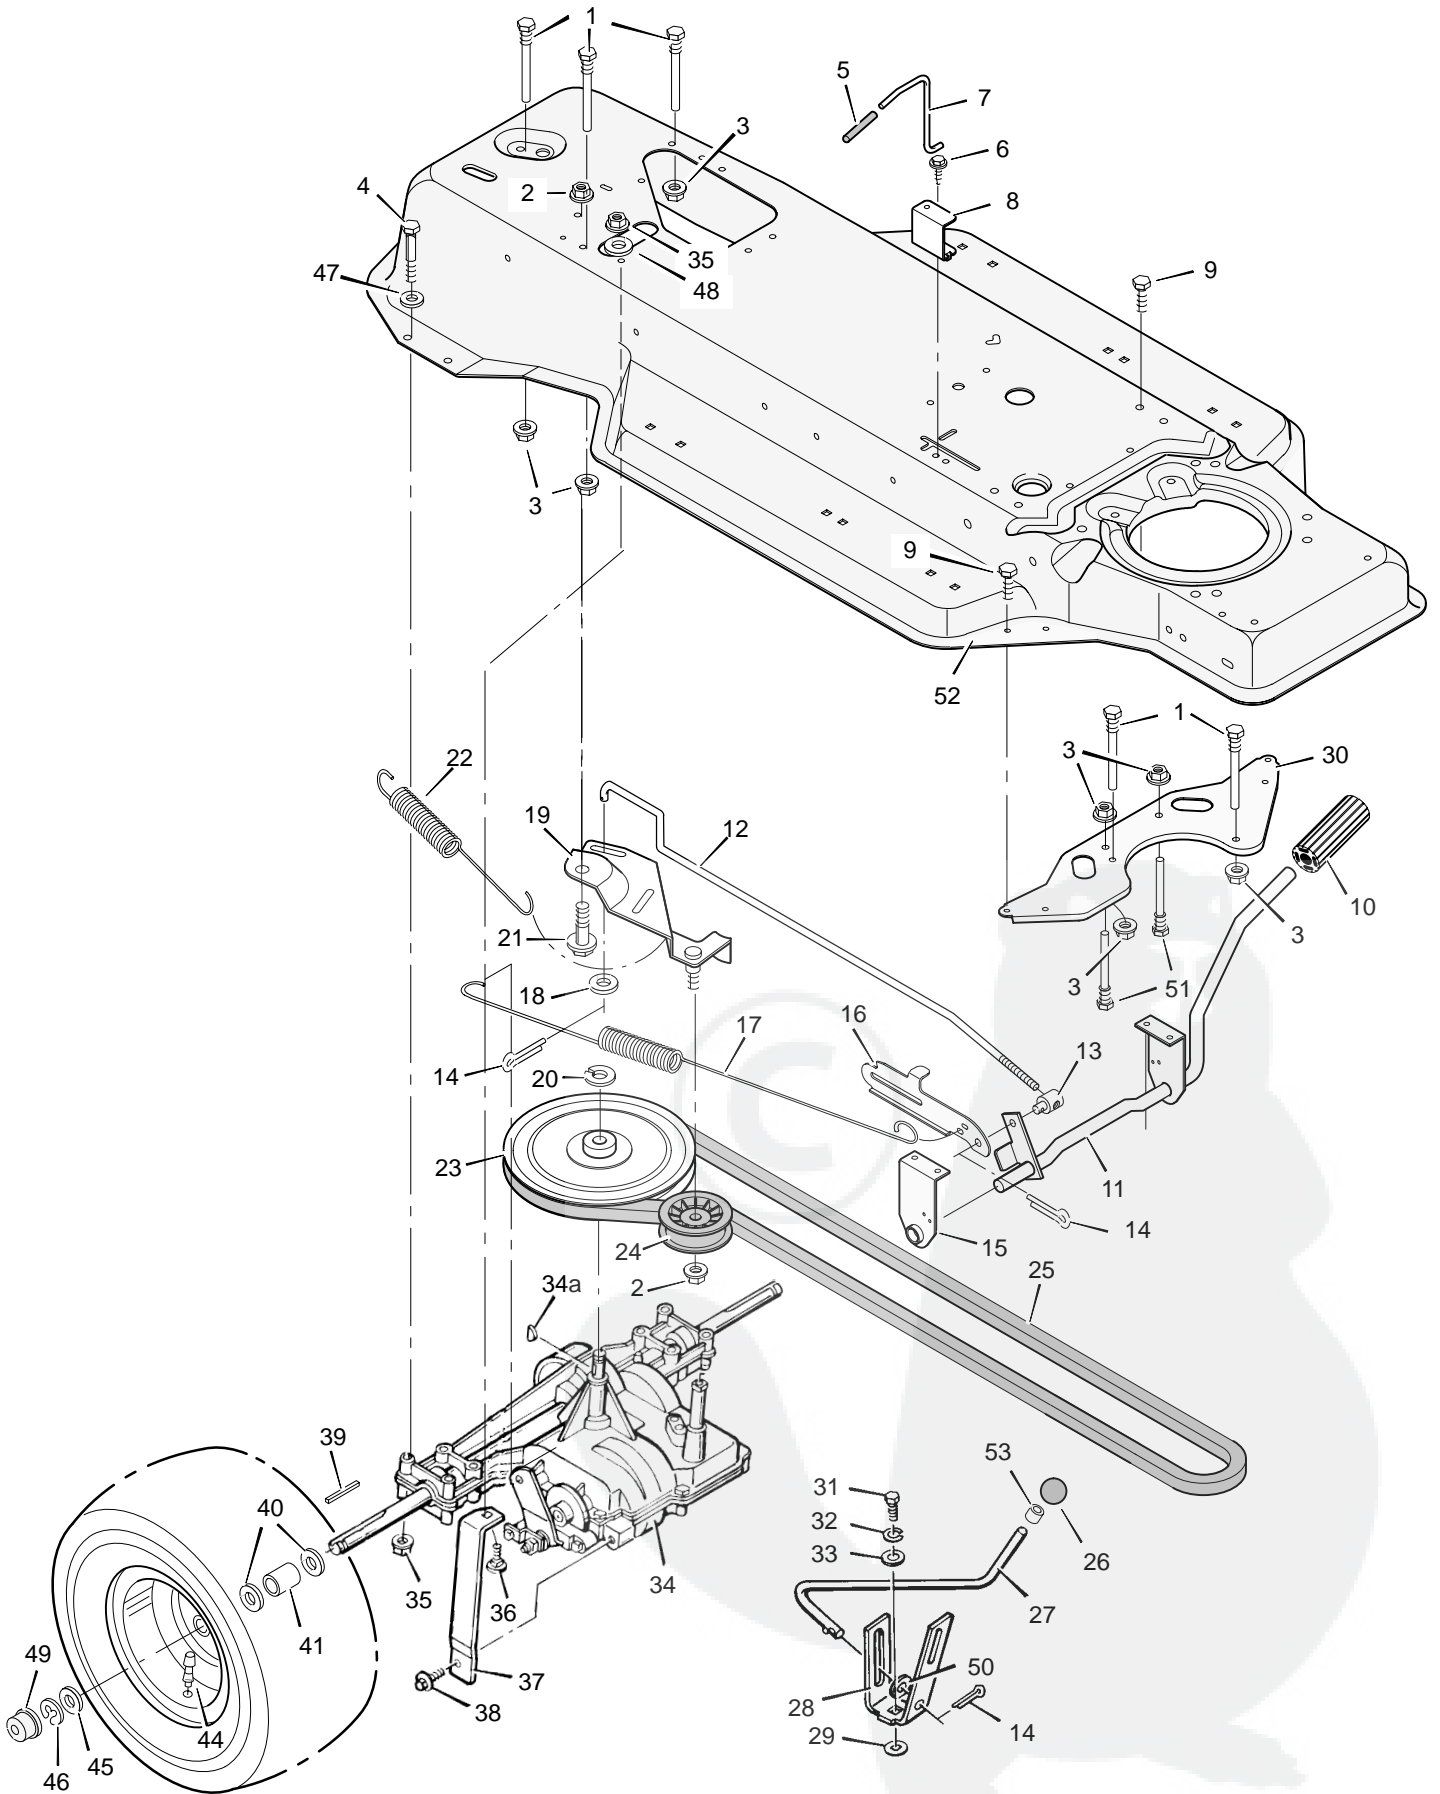

MODEL 40615x66A

REPAIR PARTS MOTION DRIVE

MODEL 40615x66A

REPAIR PARTS MOTION DRIVE

Key No.	Description	Part No.	Key No.	Description	Part No.
1	Guide, Belt	91754Z	29	Washer	17x148
2	Locknut, Flange	15x84	30	Plate, Belt Guide	92694E701
3	Nut, Flange	15x79Z	31	Bolt, Hex	1x145
4	Bolt, Hex	1x124	32	Lockwasher	18x32
5	Grip	92724	33	Washer	17x180
6	Screw	26x214	34	Transaxle – Peerless **	—
7	Rod, Control	91727E701	34a	Woodruff Key No. 9	20697
8	Guide, Bracket	91825E701	35	Nut, Flange	15x88
9	Screw	26x249	36	Bolt, Carriage	2x64
10	Clutch and Brake Pedal	21544	37	Support, Transaxle	91804E701
11	Lever Assembly	91862E701	38	Screw	26x216
12	Rod, Clutch	91808Z	39	Key, Square	21553
13	Nut, Adjustable	21920	40	Washer	17x160
14	Pin, Cotter	30x20	41	Spacer, Transaxle	87x100Z
15	Bracket, Support	91713E701	42	Tire*	91914
16	Latch, Park Brake	91712Z	—	Tube	407049
17	Spring, Brake Extension	165x82	43	Wheel & Tire Assembly	92289–601
18	Washer	17x47Z	44	Stem, Valve	24373
19	Bracket Assembly, Idler	92737Z	45	Washer	17x197
20	Ring, Retainer	11x7	46	E–Ring	11x3
21	Bolt, Shoulder	9x39	47	Washer	17x146Z
22	Spring, Drive Extension	165x76	48	Washer	17x45
23	Pulley, Motion Drive	91807	49	Hub Cap (Optional)	94618
24	Pulley, Backside Idler	91179	50	Washer	17x102
25	Belt, Motion Drive	37x61	51	Guide, Belt	20619
26	Knob, Shift Lever	91995	52	Frame Assembly	92815E701
27	Lever, Shift	91805Z	53	Ring, Tolerance	92008
28	Yoke, Shift	91806Z			

* When you order a tire, make sure to give the brand name of the tire so that the tread pattern on the tire will match.

** For information on Replacement Parts see the Central Parts Distributor in your area.