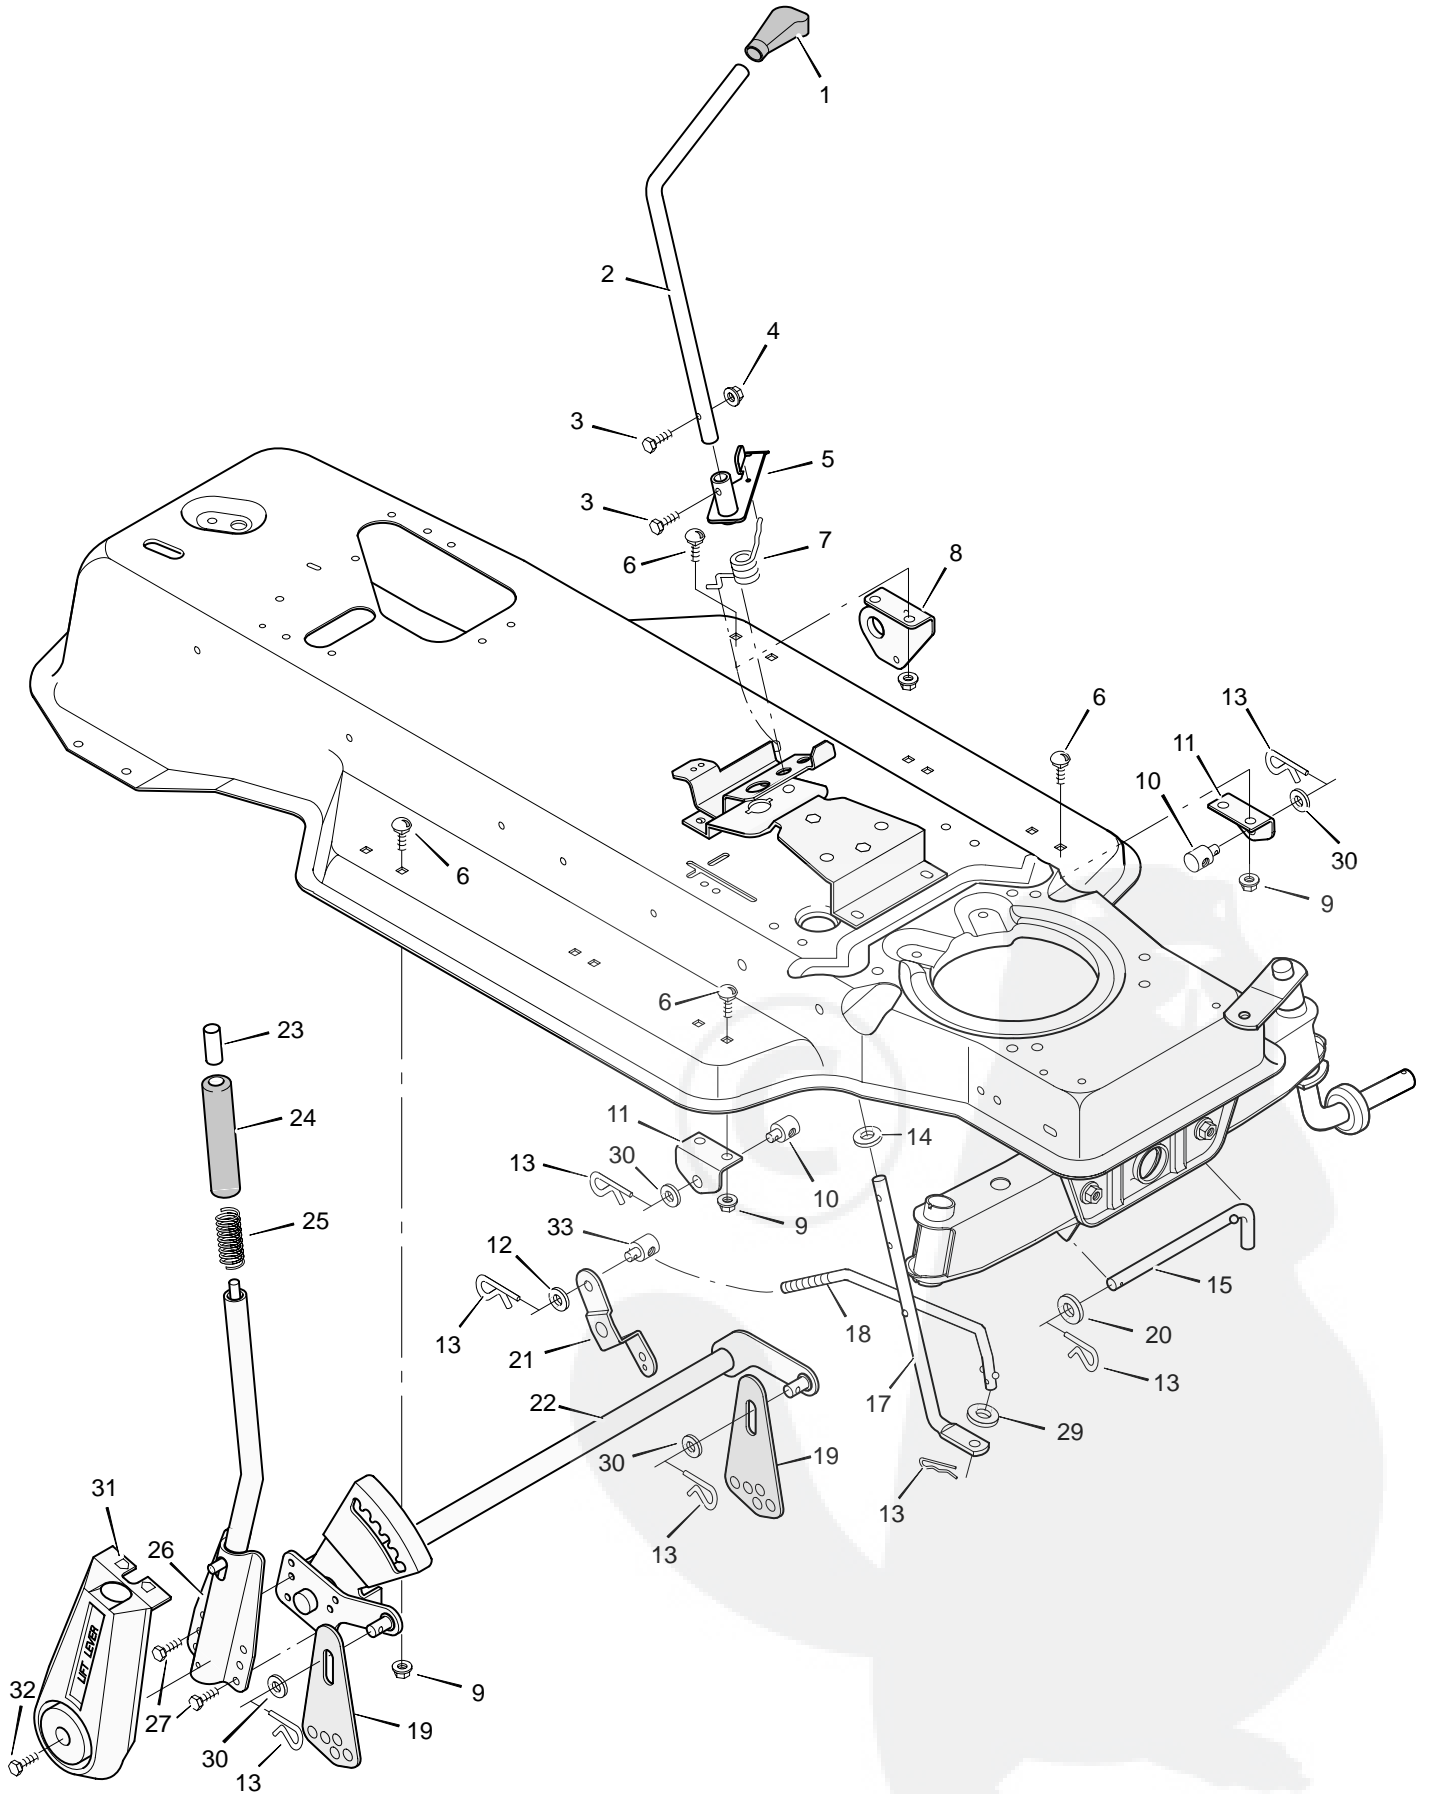

Key No.	Description	Part No.
1	Grip	92698
2	Control, Blade Rotation	92238Z
3	Bolt, Hex	25x3
4	Locknut, Hex	15x67
5	Lever Assembly, Switch	91917E701
6	Bolt, Carriage	2x53
7	Spring, Torsion	166x32
8	Bracket, Rear Hanger	92066E701
9	Nut, Flange	15x79
10	Nut, Adjusting	92131
11	Bracket, Adjuster Rod	92133E701
12	Washer	17x124
13	Pin, Hair	31x4
14	Washer	17x122
15	Pin, Pull	90827Z
17	Lever, Lower Blade Control	91787E701
18	Rod, Blade Control	91795Z
19	Plate, Adjuster (2)	92702E701
20	Washer	17x103
21	Bracket, Pivot	92033E701
22	Lifter Assembly	92065E701
23	Button, Push	92572
24	Grip	92783
25	Spring, Compression	164x21
26	Handle Assembly	91823E701
27	Screw	26x49
29	Washer	17x47Z
30	Washer	17x91Z
31	Cover, Lift Lever (Optional)	92157
32	Screw	26x263
33	Nut, Adjusting	21920