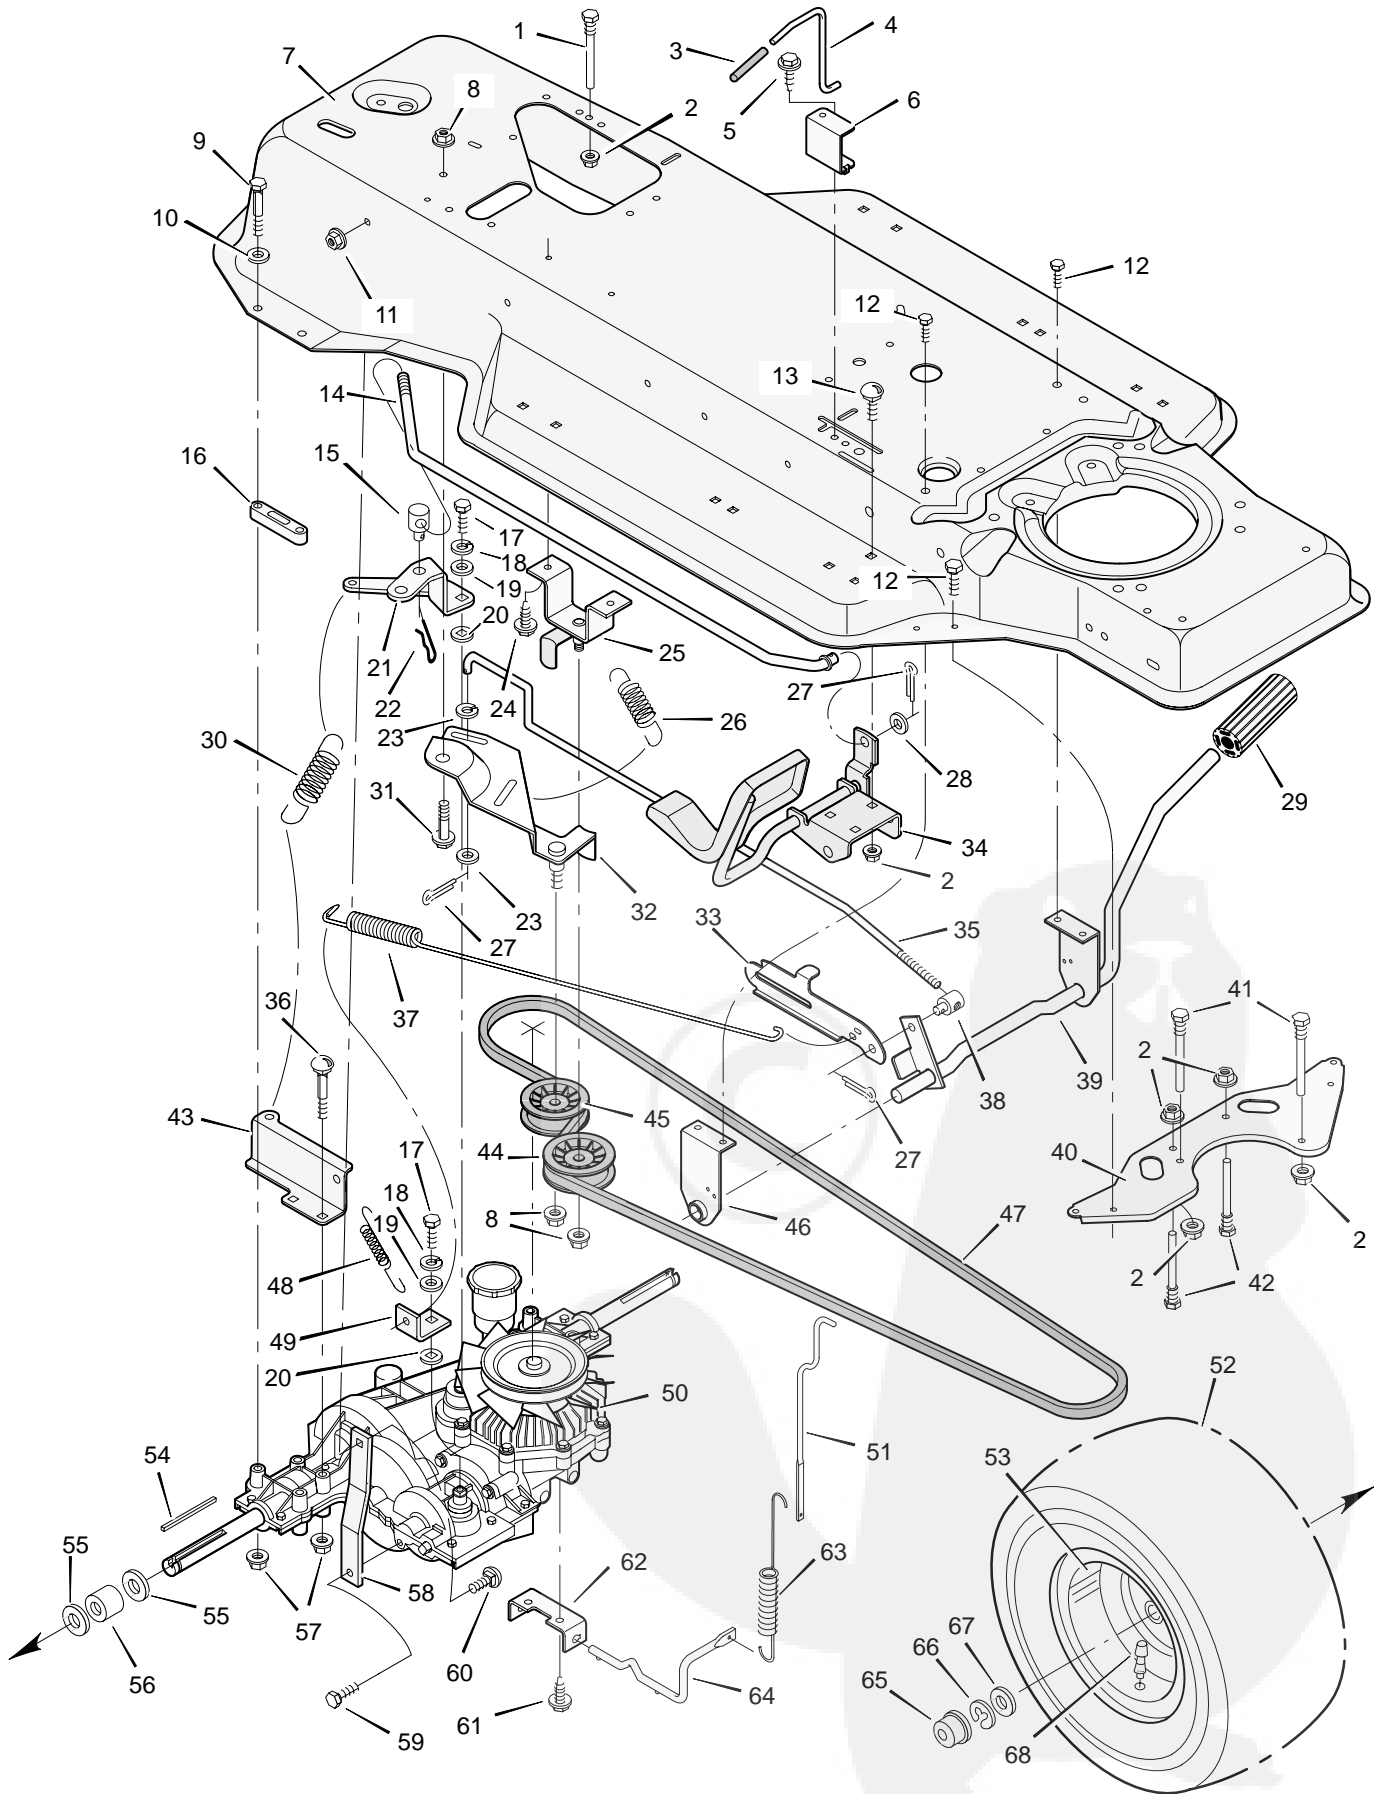

MODEL 42911x65B

REPAIR PARTS MOTION DRIVE

MODEL 42911x65B

REPAIR PARTS MOTION DRIVE

Key No.	Description	Part No.	Key No.	Description	Part No.
1	Guide, Belt	92632	36	Carriage Bolt	2x58
2	Nut, Flange	15x79	37	Spring, Extension	165x101
3	Grip	92724	38	Nut, Adjusting	21920
4	Rod, Parking Brake	91727S	39	Pedal Lever Assembly	91862E701
5	Screw	26x214	40	Plate, Belt Guide	92694E701
6	Bracket, Guide	91825E701	41	Screw, Guide	91754Z
7	Frame Assembly	92815E245	42	Screw, Guide	20619Z
8	Nut, Flange	15x84	43	Bracket, Spring Mount	92706Z
9	Bolt	1x118	44	Idler Pulley	91178
10	Washer	17x146	45	Idler Pulley	91179
11	Nut, Flange	15x79	46	Support, Pedal	91713E701
12	Screw	26x249	47	V-Belt	37x80
13	Bolt, Carriage	2x53	48	Spring, Extension	165x92
14	Rod, Control	92631Z	49	Lever, Brake	92569E701
15	Nut, Adjusting	92132	50	Transaxle	‡
16	Spacer, Hydro	92682	51	Rod, Dump Valve	92674Z
17	Bolt	1x82	52	Wheel & Tire Assembly	92511-601
18	Lockwasher	18x32	53	Tire (Included with Key No. 52) *	407926
19	Washer	17x38	—	Tube (Included with Key No. 52)	407049
20	Washer	17x148	54	Square Key	21553
21	Lever, Control	92594Z	55	Washer	17x160
22	Hair Pin	31x4	56	Spacer, Wheel	87x100Z
23	Washer	17x47	57	Nut, Flange	15x115
24	Screw	26x249	58	Strap, Torque	92568E701
25	Idler Mount Assembly	92565E701	59	Screw	26x216
26	Spring, Extension	165x98	60	Carriage Bolt	2x64
27	Cotter Pin	30x20	61	Screw	25x9
28	Washer	17x57	62	Bracket, Dump Valve	92603Z
29	Pedal	21544	63	Spring, Extension	165x104
30	Spring, Extension	165x99	64	Rod, Dump Valve	93247Z
31	Shoulder Bolt	9x39	65	Hub Cap (Optional)	24582
32	Idler Bracket Assembly	92737Z	66	E-Ring	11x3
33	Latch, Parking Brake	91712Z	67	Washer	17x115
34	Pedal Assembly	92676E701	68	Valve Stem	24373
35	Clutch Rod	91808Z			

* When you order a tire, make sure to give the brand name of the tire so that the tread pattern on the tire will match.

‡ Parts are available from a Authorized Service Center. See the classified pages of the telephone directory