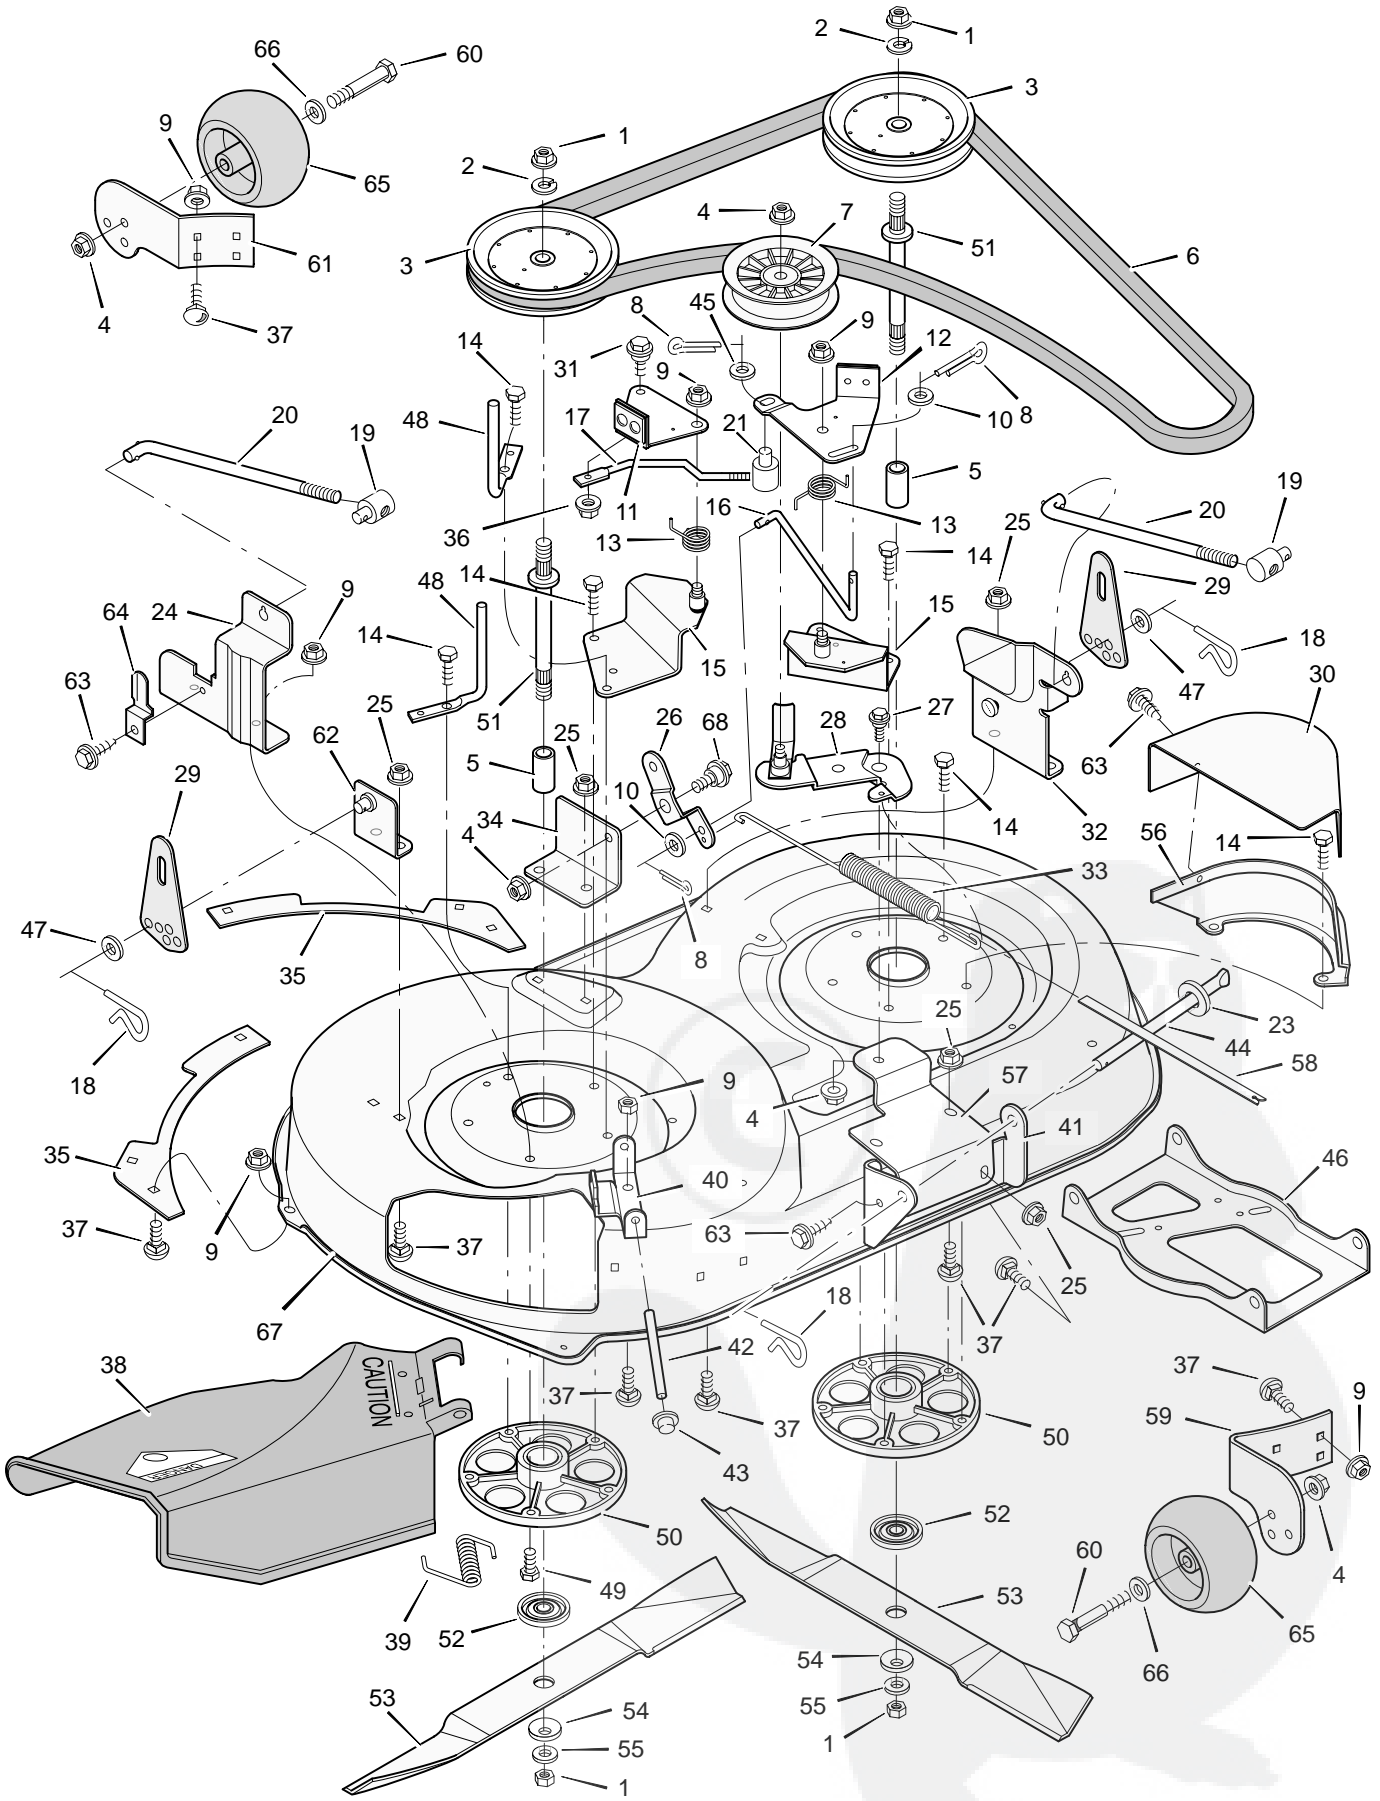

MODEL 42911x65B

REPAIR PARTS MOWER HOUSING

MODEL 42911x65B

REPAIR PARTS MOWER HOUSING

Key No.	Description	Part No.	Key No.	Description	Part No.
1	Nut, Hex	15x100	36	Locknut, Flange	15x89
2	Lockwasher	18x33	37	Bolt, Carriage	2x53
3	Pulley, Jackshaft	92425	38	Deflector Assembly, Chute	92465SE
4	Locknut, Flange	15x84	39	Spring, Torsion	166x4
5	Spacer	91903	40	Bracket, Hinge	91765E701
6	Belt, Blade Drive	37x75	41	Bracket, Front Hanger	92405E701
7	Pulley, Idler	91801	42	Rod, Deflector	91767Z
8	Pin, Cotter	30x20	43	Cap, Push On	28x23
9	Locknut, Flange	15x88	44	Rod, Hanger	91739Z
10	Washer	17x46Z	45	Washer	17x124
11	Brake Assembly, Right	92413E701	46	Hanger, Front	92119E701
12	Brake Assembly, Left	92411E701	47	Washer	17x91Z
13	Spring, Torsion	166x27	48	Rod, Belt Guide	92424E701
14	Bolt, Hex	25x7	49	Bolt, Hex	1x139
15	Bracket Assembly, Brake	92415E701	50	Housing, Jackshaft	92573
16	Rod, Brake	92421Z	51	Jackshaft	91922
17	Rod, Cross Link	92420Z	52	Adapter, Blade	92466
18	Pin, Hair	31x4	53	Blade, 42" (2 required)	92419E701
19	Nut, Adjustable	92132	54	Washer, Belleville	17x166
20	Rod, Adjuster	92134Z	55	Washer	17x165
21	Nut, Adjustable	21920	56	Bracket, Pulley Cover	92416E701
23	Washer	17x103	57	Bracket, Idler Mount	92406E701
24	Bracket, Right	92402E701	58	Indicator, Plastic	92163
25	Nut, Flange	15x79	59	Bracket, Right Wheel	92422E701
26	Bracket, Pivot	92033E701	60	Bolt, Shoulder	9x23
27	Bolt, Shoulder	9x39	61	Bracket, Left Wheel	92423E701
28	Arm Assembly, Idler	92032E701	62	Bracket Assembly, Right Lifter	92409E701
29	Plate, Adjuster	92702E701	63	Screw	26x249
30	Cover, Pulley	92417E701	64	Guide, Belt	91973E701
31	Bolt, Shoulder	9x40	65	Wheel, Gauge	92683
32	Bracket Assembly, Left Lifter	93275E701	66	Washer	17x102
33	Spring, Extension	165x72	67	Housing, Blade	92401E701
34	Bracket, Pivot	92407E701	68	Bolt, Shoulder	9x42
35	Plate	92426E701	1-68	Complete Mower Housing Assembly	403347