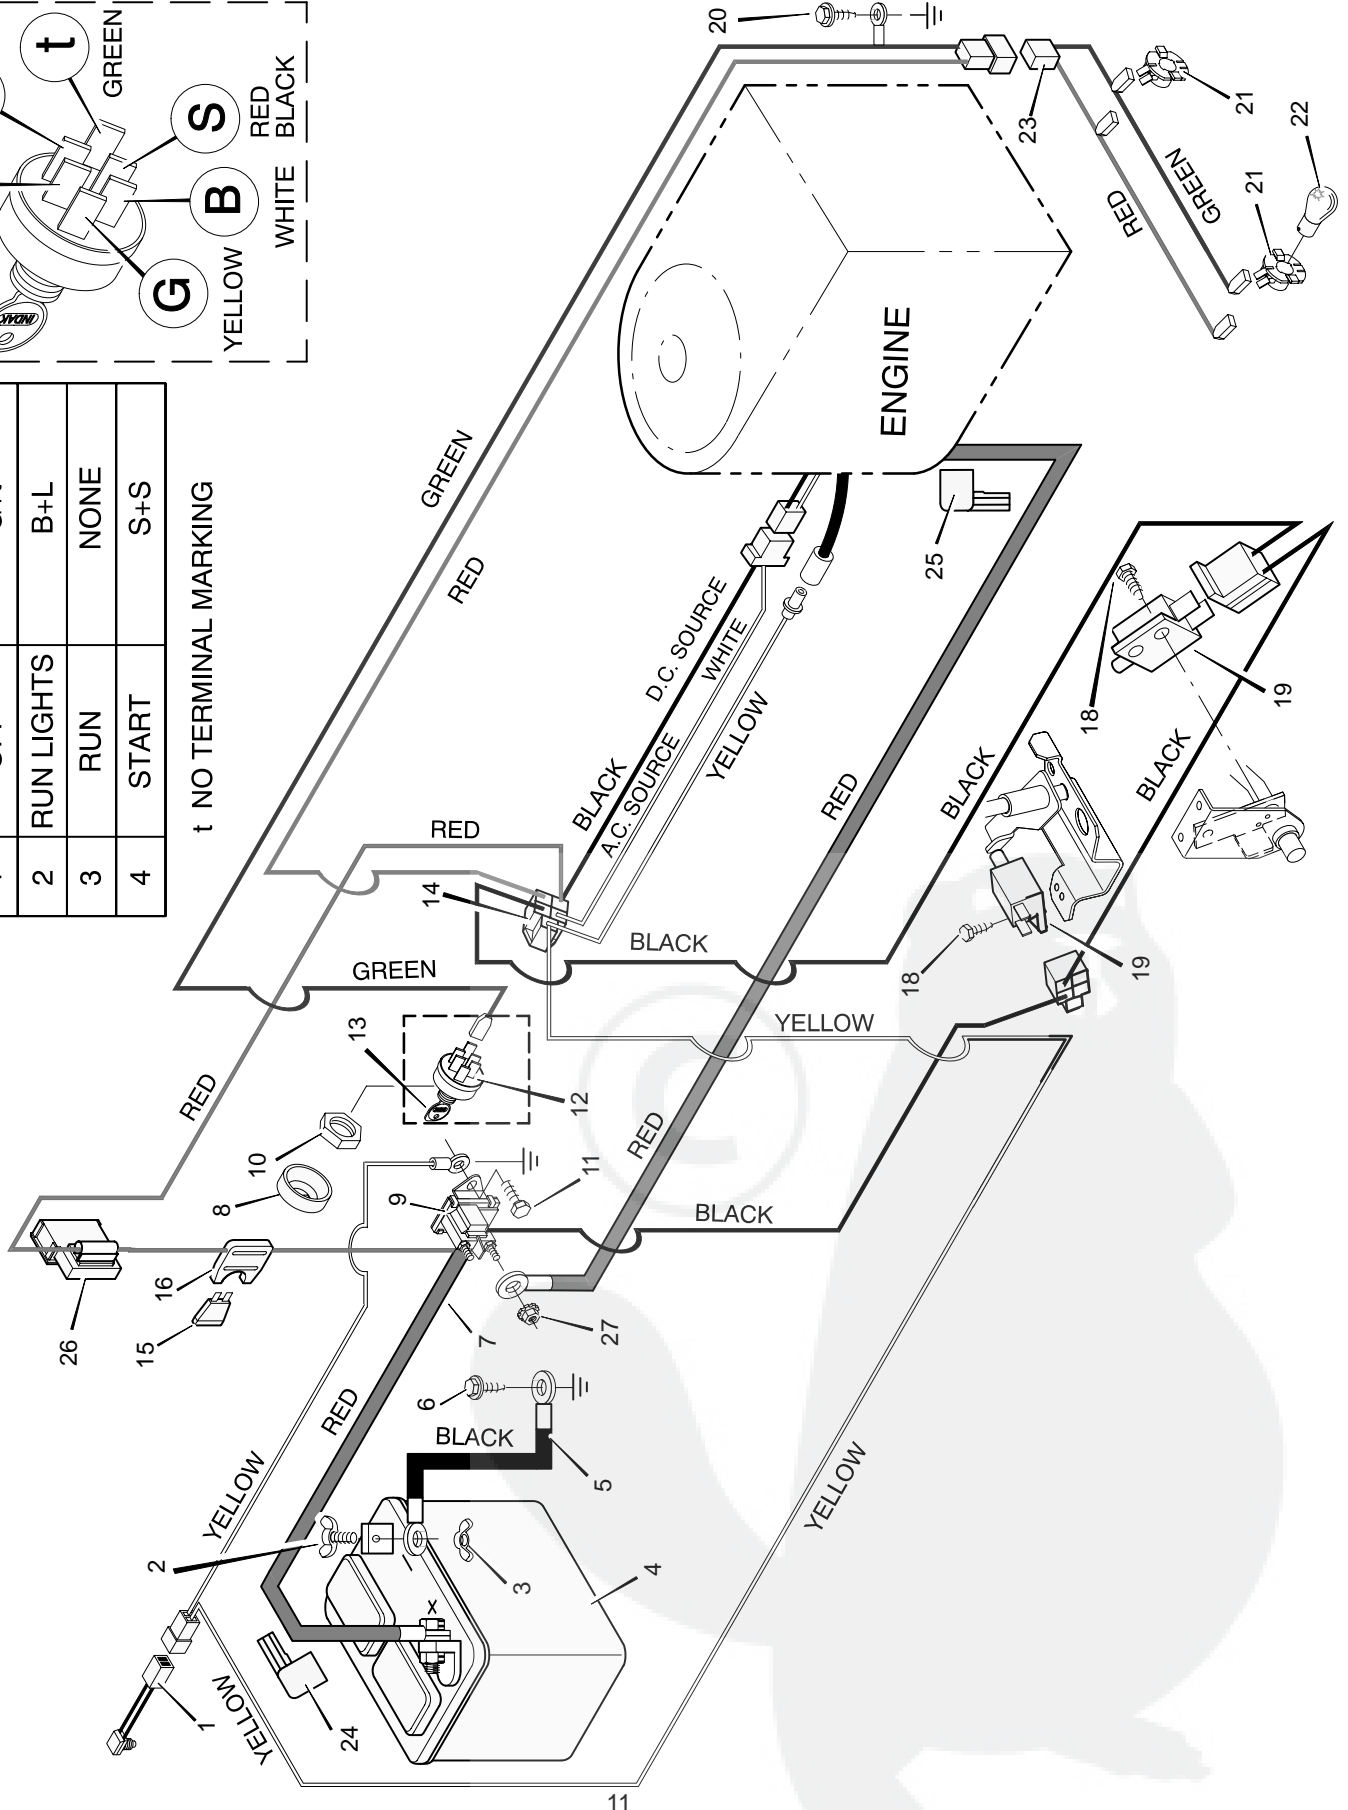

POS.	FUNCTION	CIRCUIT (MAKE)
1	OFF	G+t
2	RUN LIGHTS	B+L
3	RUN	NONE
4	START	S+S

t NO TERMINAL MARKING