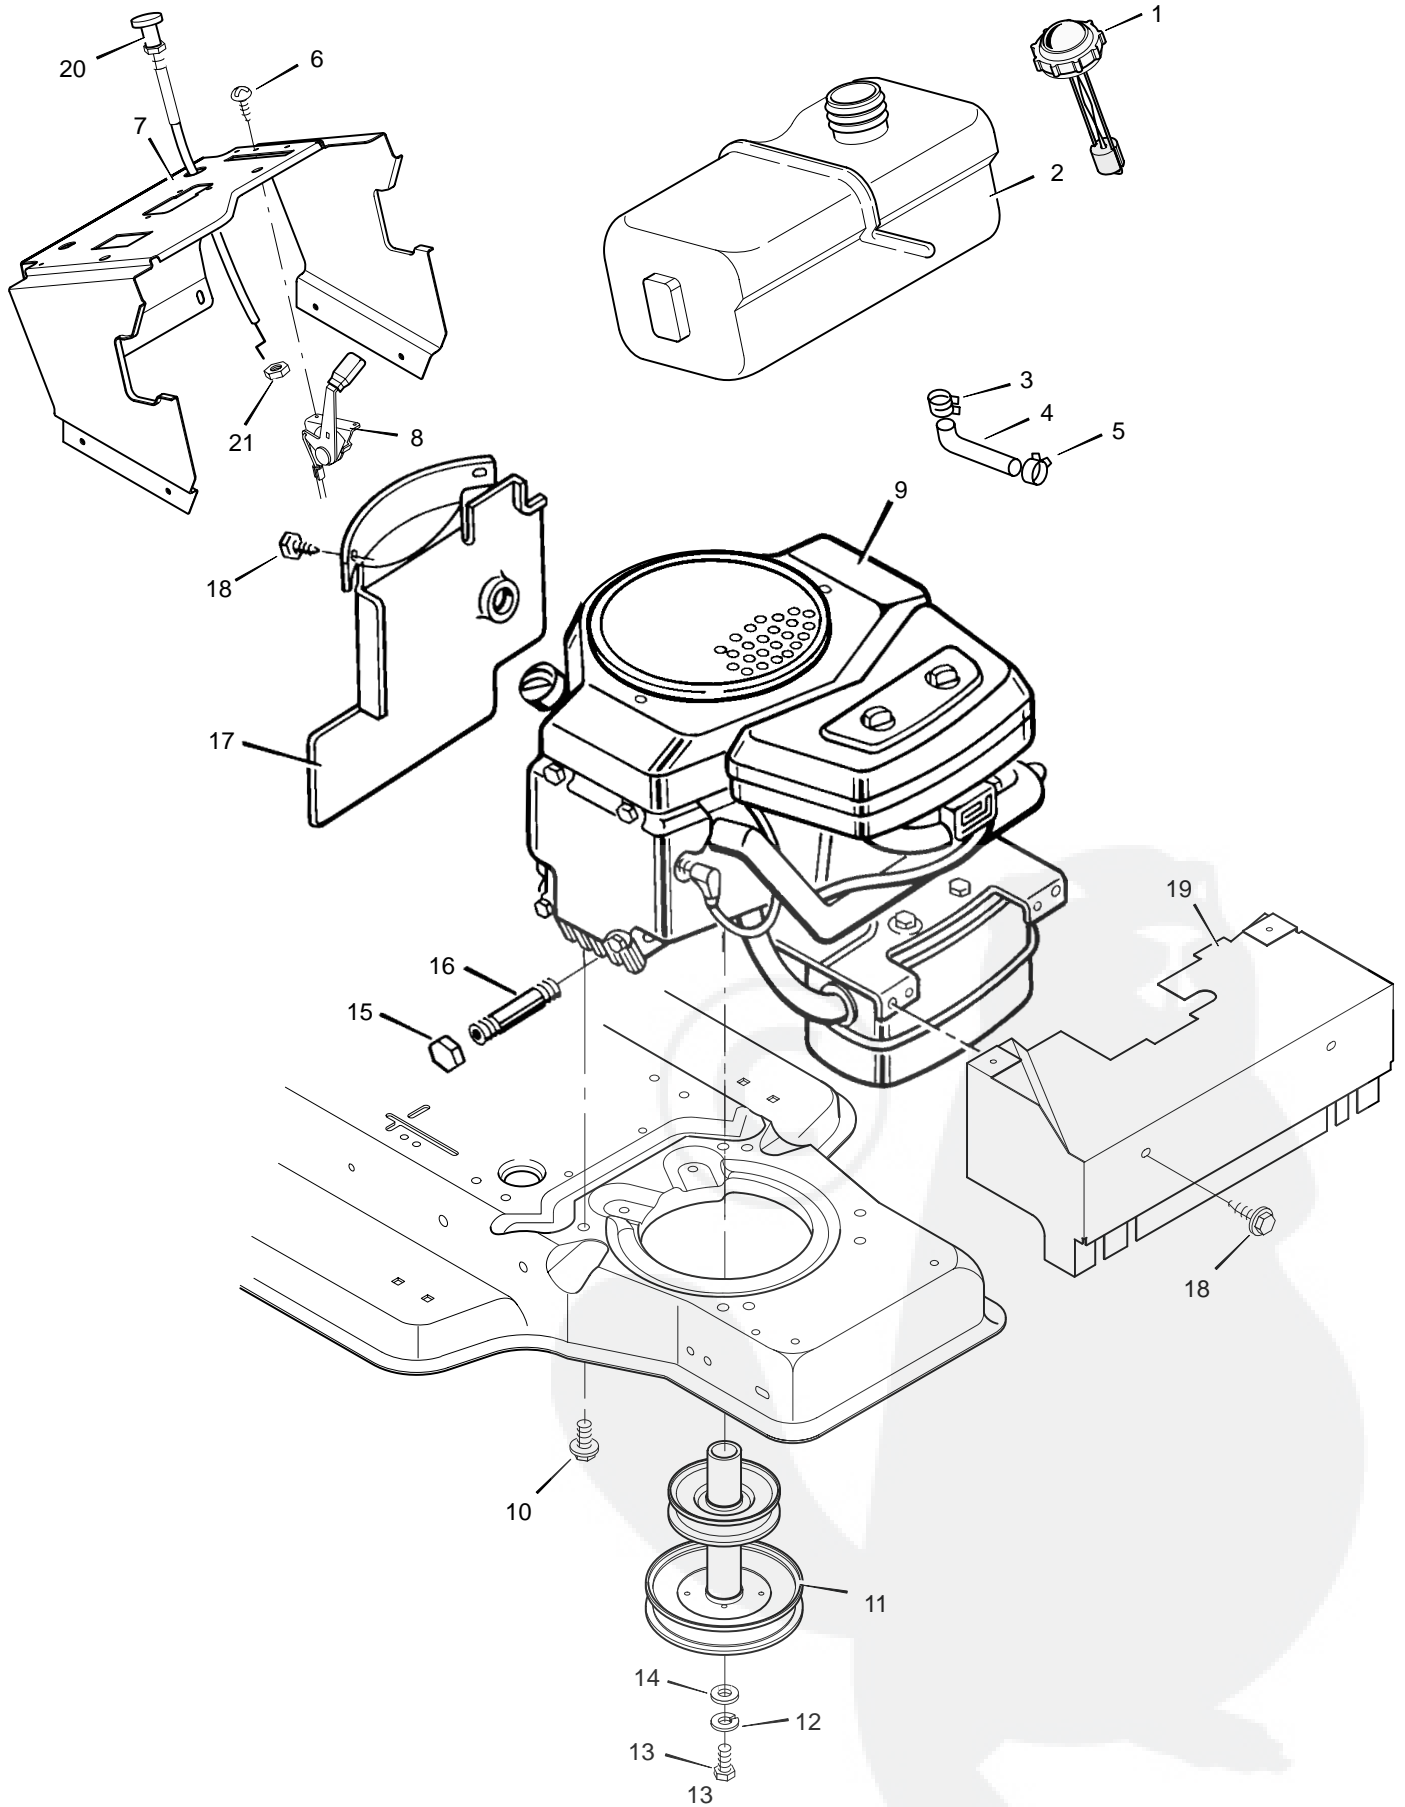

MODEL 42911x65B

REPAIR PARTS ENGINE MOUNT

Key No.	Description	Part No.
1	Fuel Cap	91348
2	Fuel Tank	92597
3	Hose Clamp	91174
4	Fuel Line	93198
5	Hose Clamp	91174
6	Screw	26x201
7	Support, Dash	93136E701
8	Throttle Control	93165
9	Engine*	—
10	Bolt, Engine Mount	25x7
11	Stack Pulley Assembly	93245Z
12	Lockwasher	19x35
13	Bolt, Hex	1x140
14	Washer	17x170
15	Cap, Oil Drain	21651
16	Pipe, Oil Drain	92279
17	Baffle, Rear Engine	93078E701
18	Screw	25x2
19	Baffle, Front Engine	93191E701
20	Choke	91326
21	Washer	19x8

* Parts are available from a Briggs & Stratton Authorized Service Center. See "Engines, Gasoline" or "Gasoline Engines" in the yellow pages of the telephone directory.