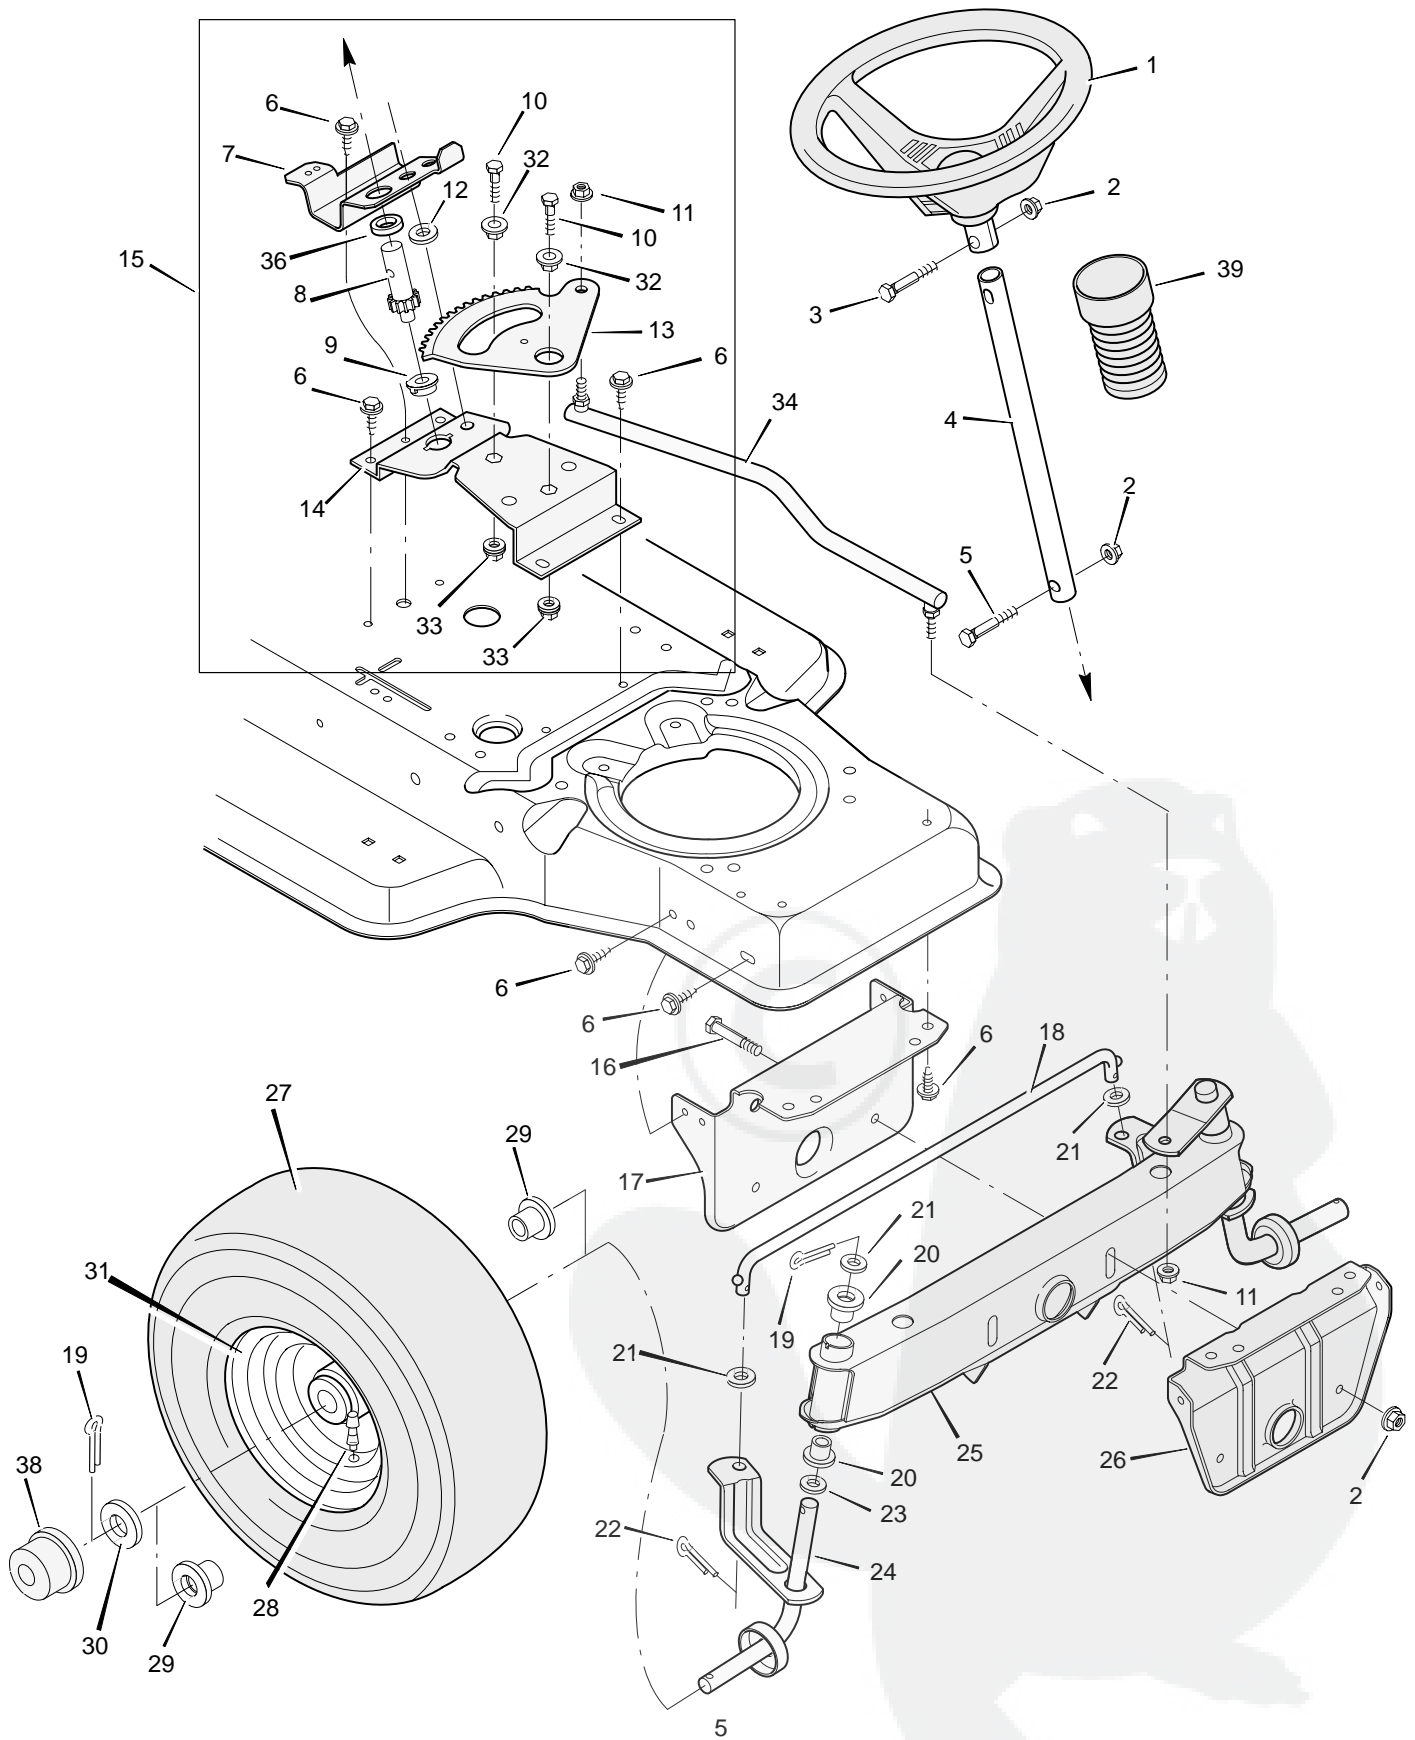

MODEL 42911x65B

REPAIR PARTS MOTION DRIVE

Key No.	Description	Part No.	Key No.	Description	Part No.
1	Guide, Belt	92632	36	Carriage Bolt	2x58
2	Nut, Flange	15x79	37	Spring, Extension	165x101
3	Grip	92724	38	Nut, Adjusting	21920
4	Rod, Parking Brake	91727S	39	Pedal Lever Assembly	91862E701
5	Screw	26x214	40	Plate, Belt Guide	92694E701
6	Bracket, Guide	91825E701	41	Screw, Guide	91754Z
7	Frame Assembly	92815E245	42	Screw, Guide	20619Z
8	Nut, Flange	15x84	43	Bracket, Spring Mount	92706Z
9	Bolt	1x118	44	Idler Pulley	91178
10	Washer	17x146	45	Idler Pulley	91179
11	Nut, Flange	15x79	46	Support, Pedal	91713E701
12	Screw	26x249	47	V-Belt	37x80
13	Bolt, Carriage	2x53	48	Spring, Extension	165x92
14	Rod, Control	92631Z	49	Lever, Brake	92569E701
15	Nut, Adjusting	92132	50	Transaxle	‡
16	Spacer, Hydro	92682	51	Rod, Dump Valve	92674Z
17	Bolt	1x82	52	Wheel & Tire Assembly	92511-601
18	Lockwasher	18x32	53	Tire (Included with Key No. 52) *	407926
19	Washer	17x38	—	Tube (Included with Key No. 52)	407049
20	Washer	17x148	54	Square Key	21553
21	Lever, Control	92594Z	55	Washer	17x160
22	Hair Pin	31x4	56	Spacer, Wheel	87x100Z
23	Washer	17x47	57	Nut, Flange	15x115
24	Screw	26x249	58	Strap, Torque	92568E701
25	Idler Mount Assembly	92565E701	59	Screw	26x216
26	Spring, Extension	165x98	60	Carriage Bolt	2x64
27	Cotter Pin	30x20	61	Screw	25x9
28	Washer	17x57	62	Bracket, Dump Valve	92603Z
29	Pedal	21544	63	Spring, Extension	165x104
30	Spring, Extension	165x99	64	Rod, Dump Valve	93247Z
31	Shoulder Bolt	9x39	65	Hub Cap (Optional)	24582
32	Idler Bracket Assembly	92737Z	66	E-Ring	11x3
33	Latch, Parking Brake	91712Z	67	Washer	17x115
34	Pedal Assembly	92676E701	68	Valve Stem	24373
35	Clutch Rod	91808Z			

* When you order a tire, make sure to give the brand name of the tire so that the tread pattern on the tire will match.

‡ Parts are available from a Authorized Service Center. See the classified pages of the telephone directory

MODEL 42911x65B

REPAIR PARTS STEERING