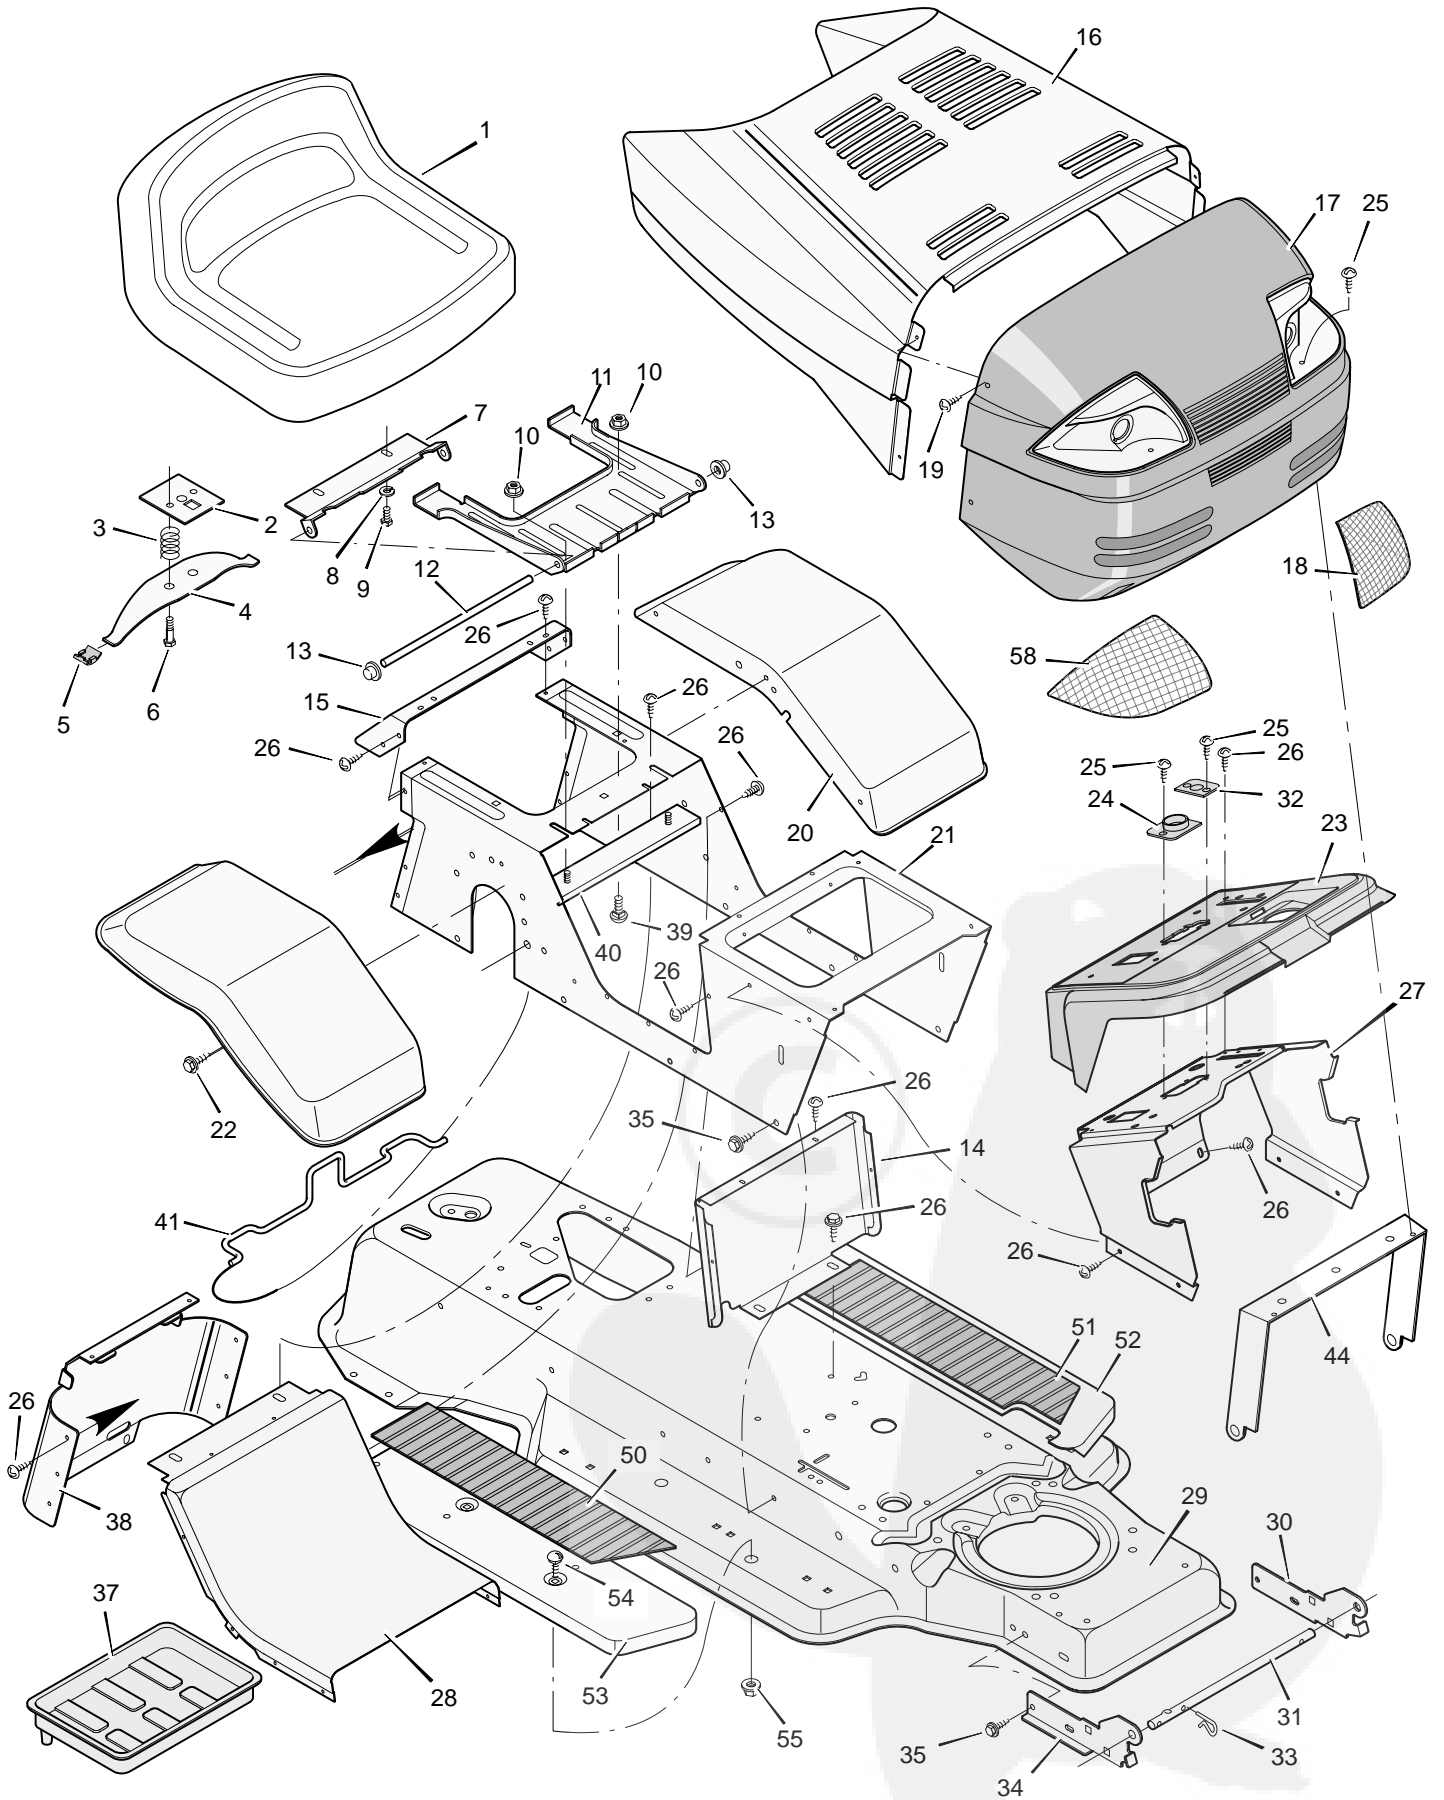

MODEL 42911x65B

REPAIR PARTS CHASSIS & HOOD

MODEL 42911x65B

REPAIR PARTS CHASSIS & HOOD

Key No.	Description	Part No.	Key No.	Description	Part No.
1	Seat	92606	30	Bracket, Left Grille	92347E701
2	Plate Assembly, Switch	91963Z	31	Rod, Pivot	93137Z
3	Spring, Compression	164x26	32	Bearing	93155
4	Spring, Seat	91964	33	Pin, Hair	31x4
5	Glide, Spring	91822	34	Bracket, Right Grille	92346E701
6	Bolt, Shoulder	9x38	35	Screw	26x249
7	Support, Seat	92334E701	37	Tray, Battery	91895
8	Lockwasher	18x16	38	Cap, Console	92443F200
9	Bolt, Hex	1x45	39	Bolt	2x64
10	Locknut, Flange	15x88	40	Channel Assembly	91857E701
11	Bracket, Pivot	92546E701	41	Clamp, Battery	92725Z
12	Rod, Pivot	91730E701	44	Brace, Grille	92541Z
13	Cap, Push On	28x23	45	Washer	17x38Z
14	Insert, Front	92548F200	46	Bolt, Hex	6x100
15	Fender, Apron	91724E701	50	Mat, Right	92650
16	Hood	93215F200	51	Mat, Left	92649
17	Grille Assembly (includes Lens)	92542	52	Running Board, Left	92589F200
18	Lens, Left	92540	53	Running Board, Right	92588F200
19	Screw	9x47	54	Bolt, Carriage	2x53
20	Fender	92328F200	55	Nut, Flange	15x79
21	Console Assembly	92729F200	58	Lens, Right	92539
22	Screw	26x263	—	Book, Instruction (English)	F-96817
23	Dash Panel	93134	—	Repair Parts Book	F-96818
24	Bearing, Steering	93135	—	Decal, Left Hood	44x4101
25	Screw	26x239	—	Decal, Right Hood	44x4100
26	Screw	26x270	—	Decal, Left Console	44x5203
27	Support, Dash	93136E701	—	Decal, Right Console	44x5202
28	Insert, Rear	92549F200	—	Decal, Warning	44x2587
29	Frame Assembly	92815F200	—	Plaque, Name (Hood)	280x57