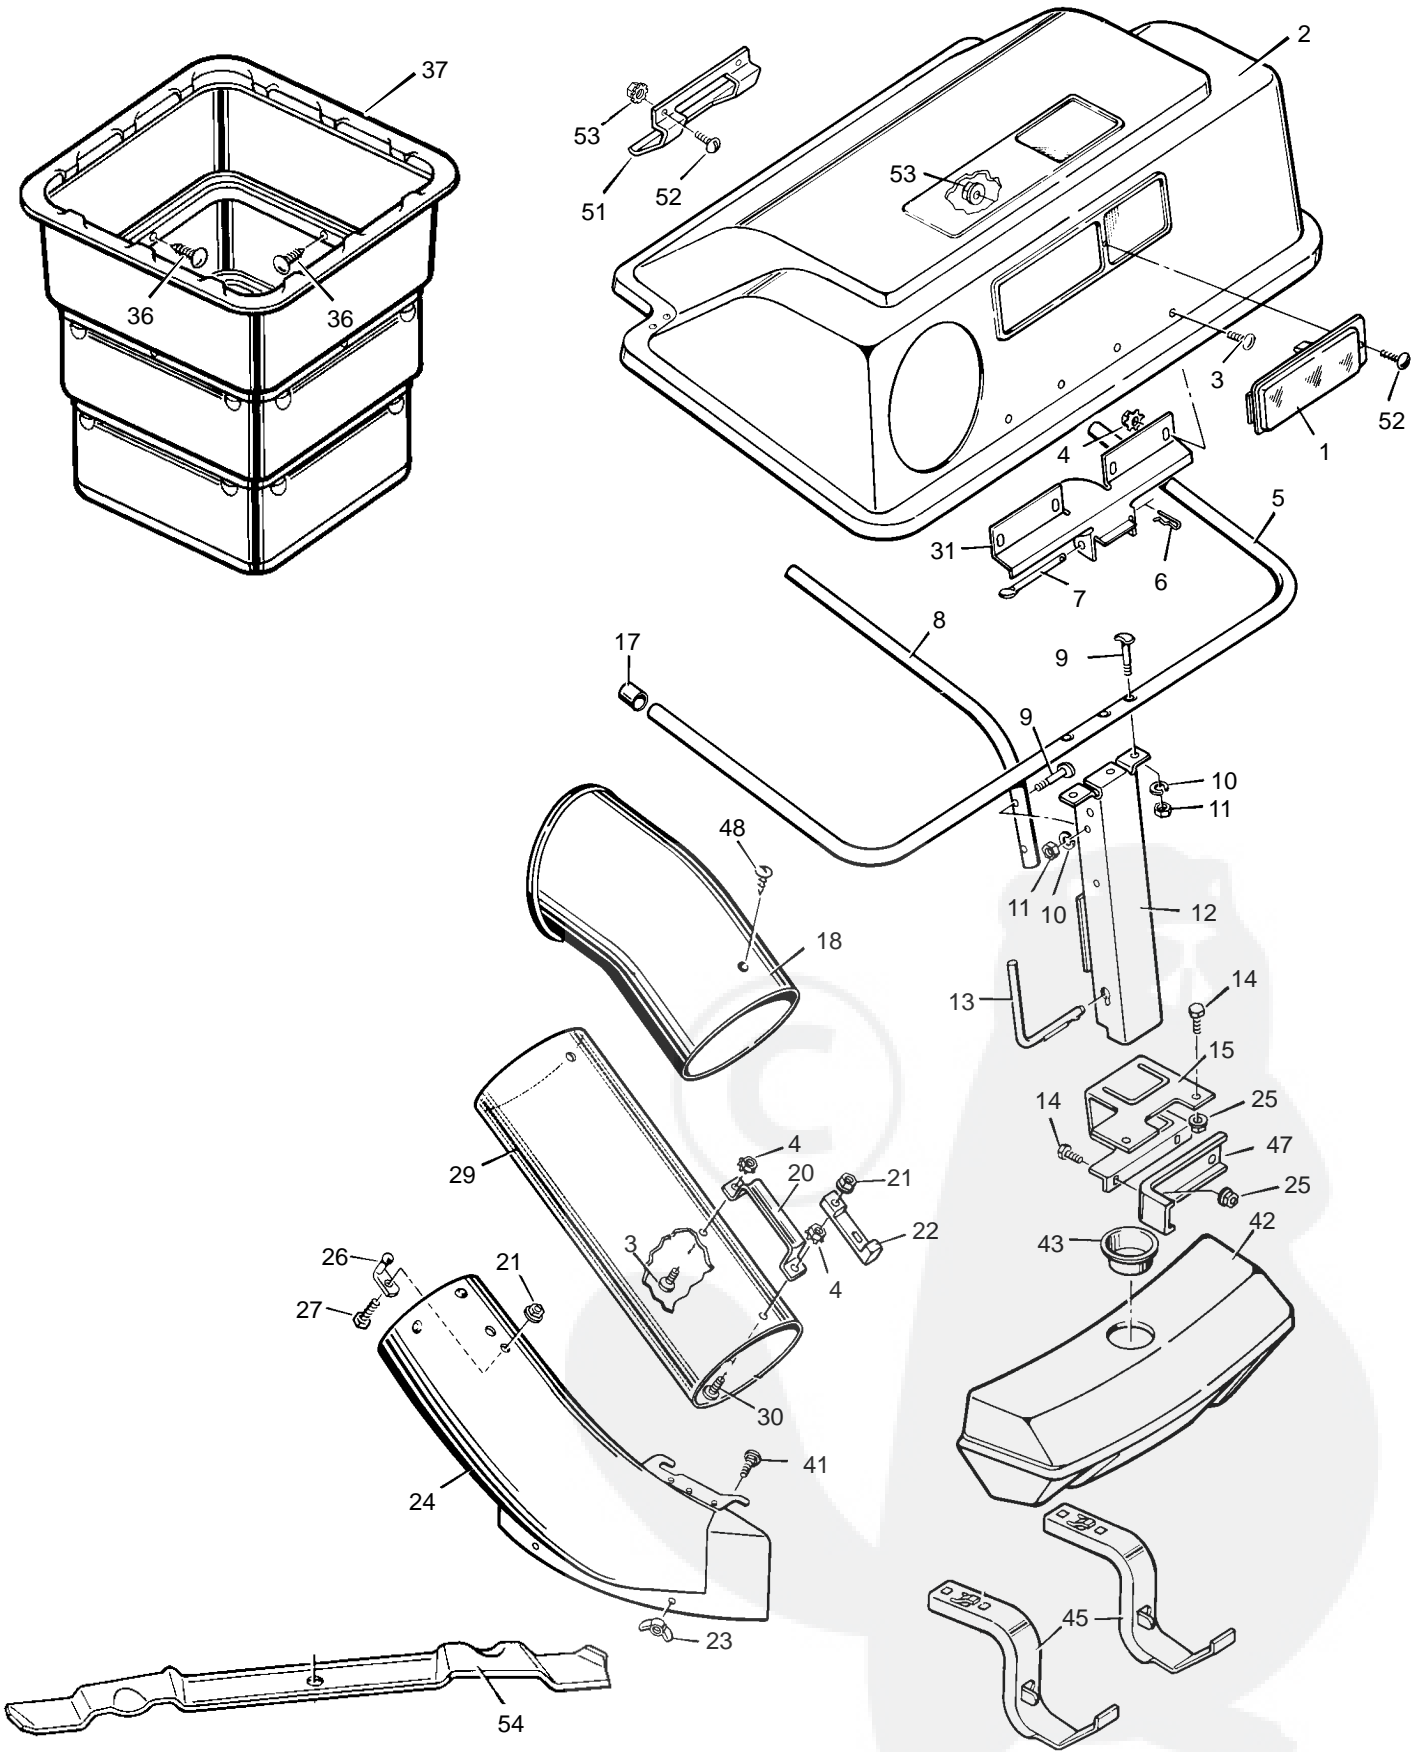

# MODEL 24050x20C

# REPAIR PARTS GRASS BAGGER

# REPAIR PARTS GRASS BAGGER

Key No.	Description	Part No.
1	Window	54575
2	Cover	54577
3	Screw	4x24
4	Locknut	15x66
5	Tube, "U"	54410E701
6	Pin, Hair	31x6
7	Pin, Hinge	54407Z
8	Tube, Center	54412E701
9	Bolt, Special	6x93Z
10	Lockwasher	18x15
11	Nut, Hex	15x32
12	Channel Assembly	54422E701
13	Pin, Channel	54408Z
14	Bolt, Hex	1x91
15	Hitch Assembly	54499E701
17	Cap, End	24862
18	Elbow	54415
20	Handle, Connector Tube	54416E701
21	Locknut, Flange	15x89
22	Latch, Rubber	54695
23	Wingnut	14x86
24	Tube, Chute Extension	54554
25	Locknut	15x76
26	Pin, Latch	54563
27	Bolt, Carriage	2x39
29	Tube, Connector	54555
30	Screw	4x71
31	Hinge, Cover	54398E701
36	Fastener, Plastic *	193x1
37	Containers (Quantity 2)	54727SE
41	Bolt, Carriage	2x64
42	Shell, Front Weight	55442
43	Plug, Front Weight	24863
45	Bracket, Front Weight	54551E701
47	Bracket, Support	54562E701
48	Screw	26x239
51	Handle, Plastic	54537
52	Screw	4x21
53	Nut, Hex	15x81
54	Blade, High-Lift	56246E701
-	Instruction Book	F-96900