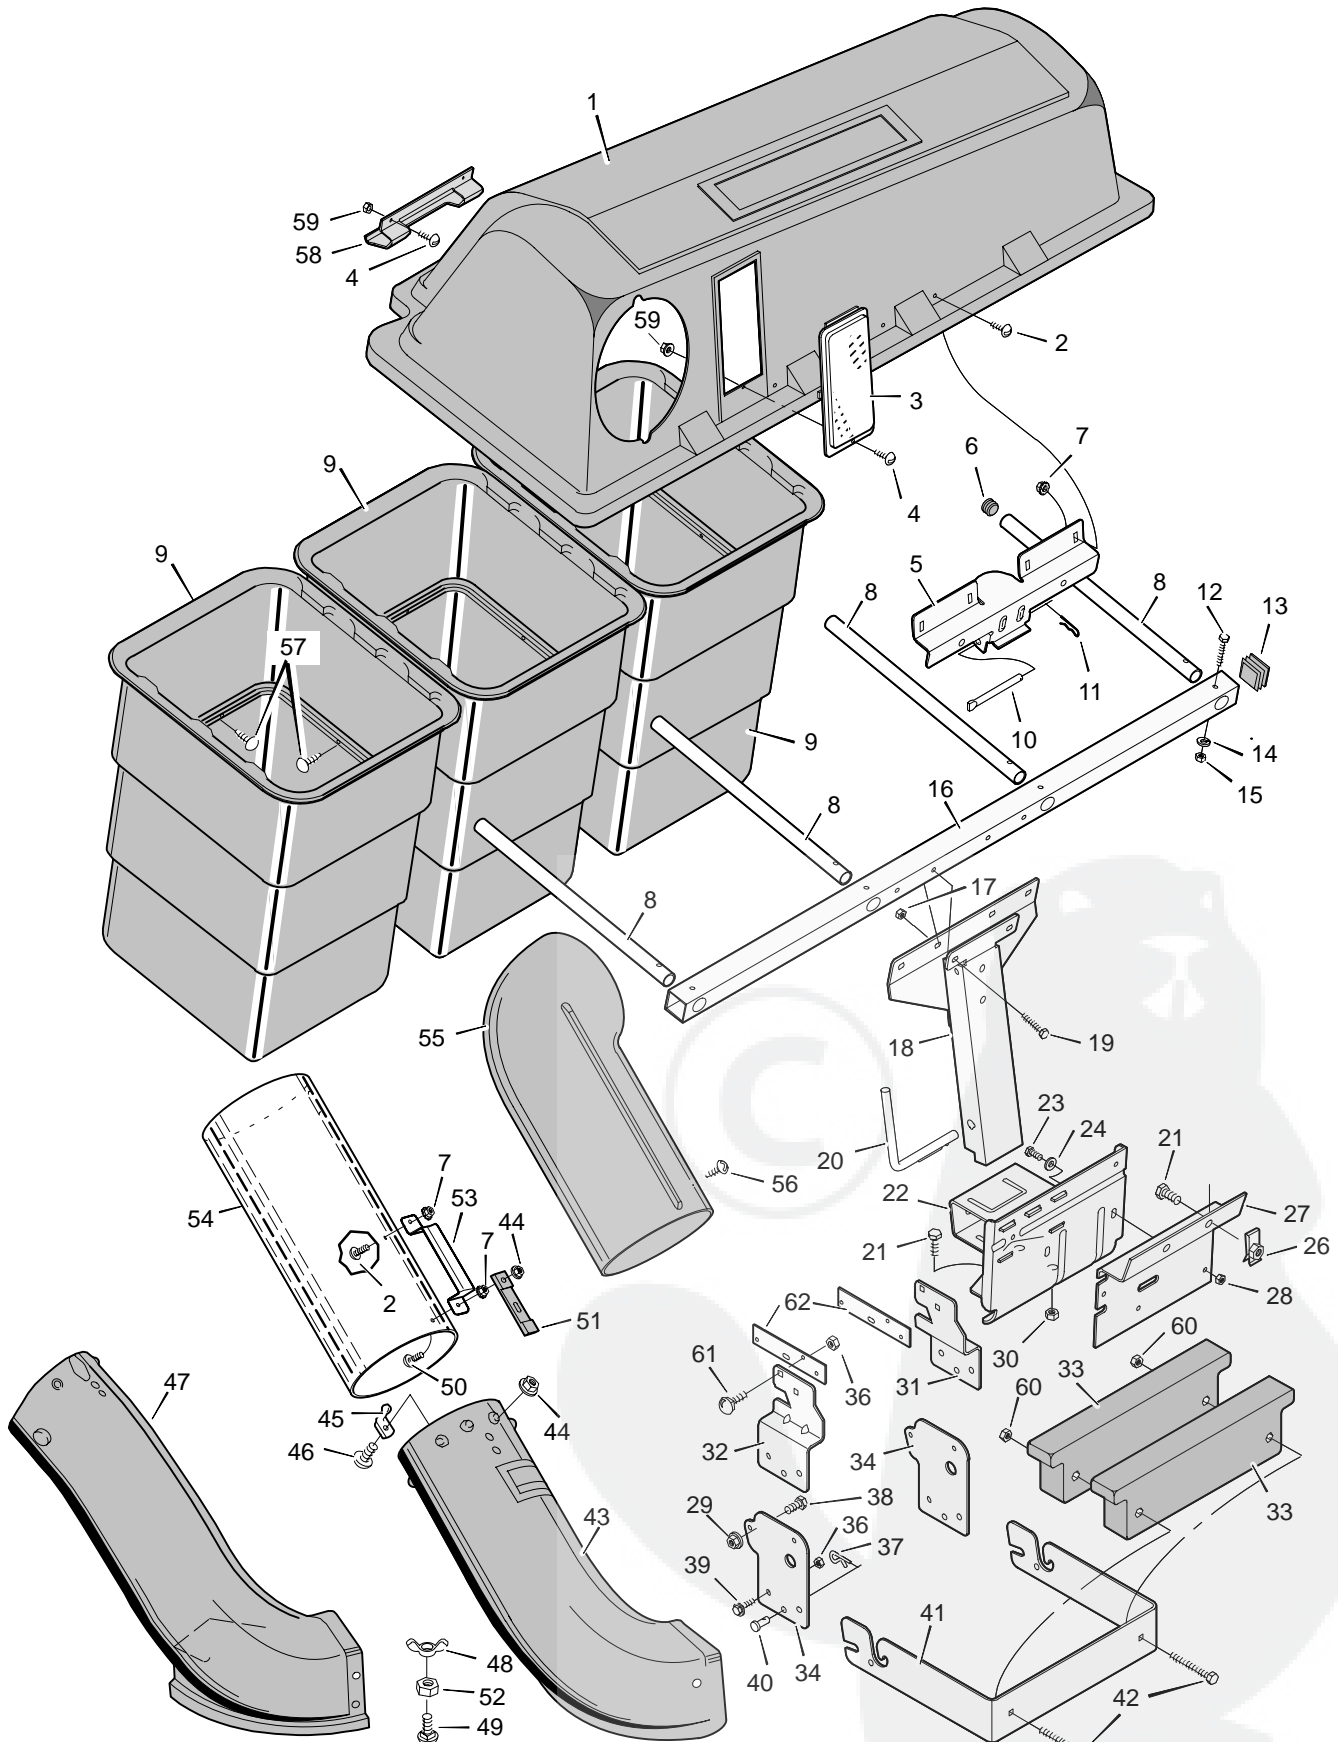

# MODEL 24760x20D

# REPAIR PARTS GRASS BAGGER

107cm / 42-inch

117cm / 46-inch

# REPAIR PARTS GRASS BAGGER

Key No.	Description	Part No.	Key No.	Description	Part No.
1	Cover, Bagger	54750	34	Bracket, Hanger	54771E701
2	Screw	4x24	36	Nut	15x84
3	Window	54575	37	Pin, Hair	31x4
4	Screw	4x21	38	Bolt	1x91
5	Hinge, Bracket	54754E701	39	Bolt	9x4
6	Plug	54776	40	Pin, Clevis	29x96
7	Nut, Hex	15x66	41	Bracket, Front Weight	54770E701
8	Tube, Container	54753	42	Bolt	1x134
9	Container	54752	43	Extension, Chute	54774
10	Pin, Hinge	54407	44	Locknut, Flange	15x89
11	Pin, Hair	31x6	45	Pin, Latch	54563
12	Bolt	1x98	46	Bolt, Carriage	2x39
13	Plug	54777	47	Extension, Chute	54692
14	Lockwasher	18x15	48	Wingnut	14x86
15	Nut	15x2	49	Bolt, Carriage	2x74
16	Tube, Support	54761E701	50	Screw	4x71
17	Nut	15x118	51	Latch, Rubber	54695
18	Channel Assembly	54757E701	52	Nut	15x109
19	Bolt	1x138	53	Handle, Connector Tube	54416E701
20	Pin, Channel Mount	54408	54	Tube, Connecting	54778
21	Bolt, Hex	1x125	55	Elbow	91944
22	Plate, Mounting	54769E701	56	Screw	26x239
23	Bolt, Hex	1x84	57	Fastener, Panel	193x1
24	Washer	17x51	—	Bag, Plastic	54503
26	U–Nut	28x69	58	Handle, Plastic	54537
27	Adapter, Mounting Plate	54758E701	59	Nut, Hex	15x81
28	Nut, Flange	15x108	60	Nut	15x43
29	Nut, Flange	15x88	61	Bolt	25x6
30	Nut, Hex	15x41	62	Plate, Support	54762E701
31	Bracket, Left Hanger	54773E701	63	Blade, ( 117cm / 46–inch)	92117E701
32	Bracket, Right Hanger	54772E701		Blade, ( 107cm / 42–inch)	92418E701
33	Weight, Front	54775	—	Book, Instruction (English)	F–96949