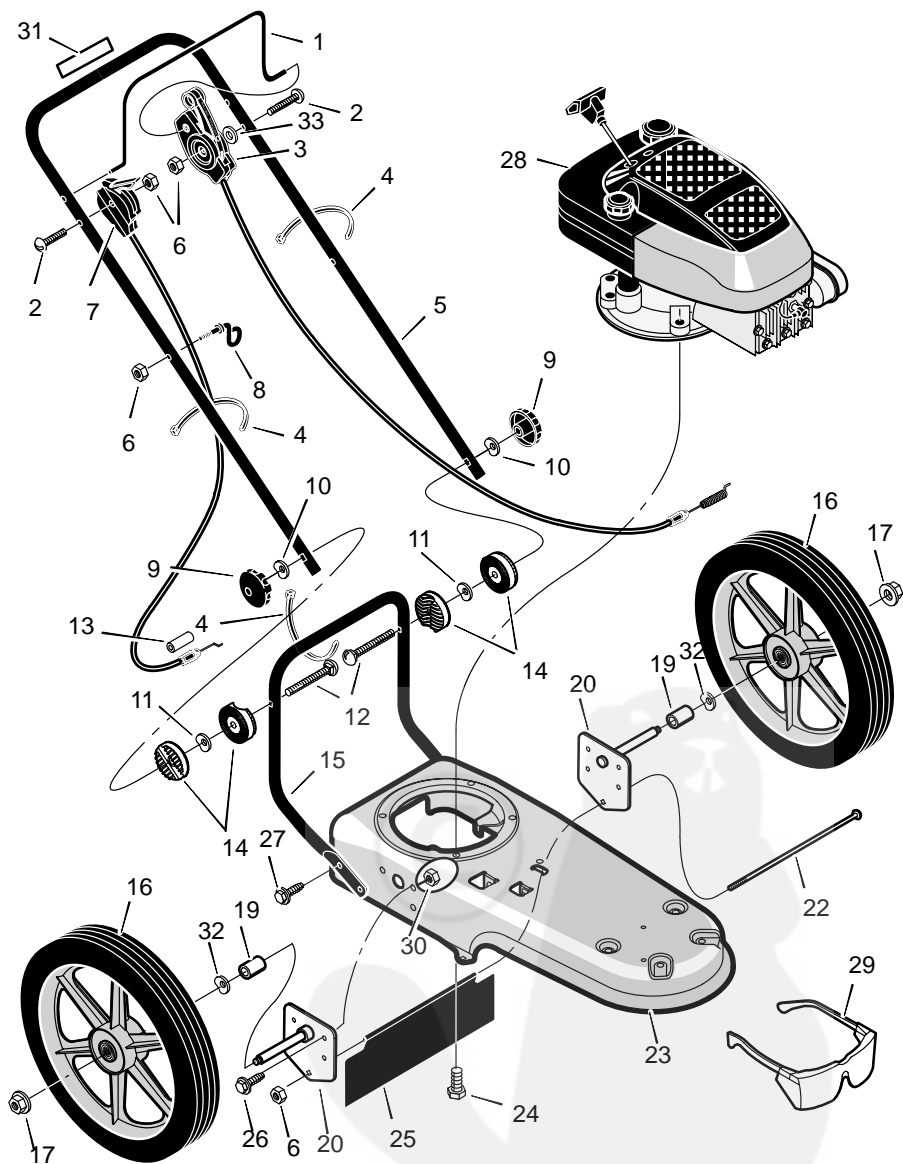

MODEL TM5000x11 CODE 407S

MODEL TM5000x11 CODE 407S

Key No.	Description	Part No.
1	Lever, Stop	MU740198-848
2	Bolt	MU323035
3	Cable, Control Latching	MU740193
4	Tie, Cable	MU712267
5	Handlebar	MU740196-846
6	Nut	MU710203
7	Control, Throttle	MU740194
8	Guide, Rope	MU672510
9	Knob, Handlebar	MU740202
10	Washer	MU783000
11	Washer, Spring	MU711936
12	Bolt	MU711937
13	Stop, Throttle	MU712491
14	Pivot, Handlebar	MU740158
15	Handlebar, Lower	MU740195-846
16	Wheel & Tire	MU740185
17	Nut, Axle	MU710140
18	Washer	MU710258
19	Spacer	MU740190
20	Assembly, Axle & Bracket	MU740188
22	Bolt, Carriage	MU711935
23	Deck	MU740150-848
24	Bolt	MU710265
25	Shield, Trailing	MU740192
26	Bolt	MU48901
27	Screw	MU710079
28	Engine	—
29	Protection, Eye	MU711890
30	Nut	MU710205
31	Decal, Engine Stop	MU712409
32	Washer, Spring	MU710258
31	Spacer, PM .26x.5x.2	MU672292
—	Decal, Powertrim (not shown)	MU407002
—	Decal, Hayter (not shown)	MU300157
—	Decal, Warning (not shown)	MU713006
—	Instruction Book & Parts List	MU407004

MODEL TM5000x11 CODE 407S

MODEL TM5000x11 CODE 407S

Key No.	Description	Part No.
1	Nut	MU710140
2	Bolt	MU711978
3	Deck	MU740150-848
4	Screw	MU710272
5	Idler Assembly	MU740232
6	Bolt	MU710200
7	Spring	MU712403
8	Spacer	MU740292
9	Nut	MU712148
10	Washer	MU710083
11	Pulley, Cutting Head	MU740171
12	Spacer	MU740173
13	Belt	MU711933
14	Pulley, Idler	MU740244
15	Pulley, Engine	MU740179
16	Pulley, Idler	MU740183
17	Lockwasher	MU712147
18	Bolt	MU712146
19	Screw	MU712145
20	Guard Assembly	MU770070
22	Guard	MU740206
23	Screw	MU740255
24	Jackshaft Housing Assembly	MU092574
25	Jackshaft	MU740169
26	Wrap, Upper Head	MU740163
27	Screw	MU712126
29	Assembly, Cutting Disc	MU740175-848
30	Screw, Set	MU712127
31	Line, Cutting	MU740164
33	Guide, Height	MU740157
34	Spacer	MU740210
35	Shield, Abrasion	MU740209
36	Lockwasher	MU120380
37	Bolt	MU180022