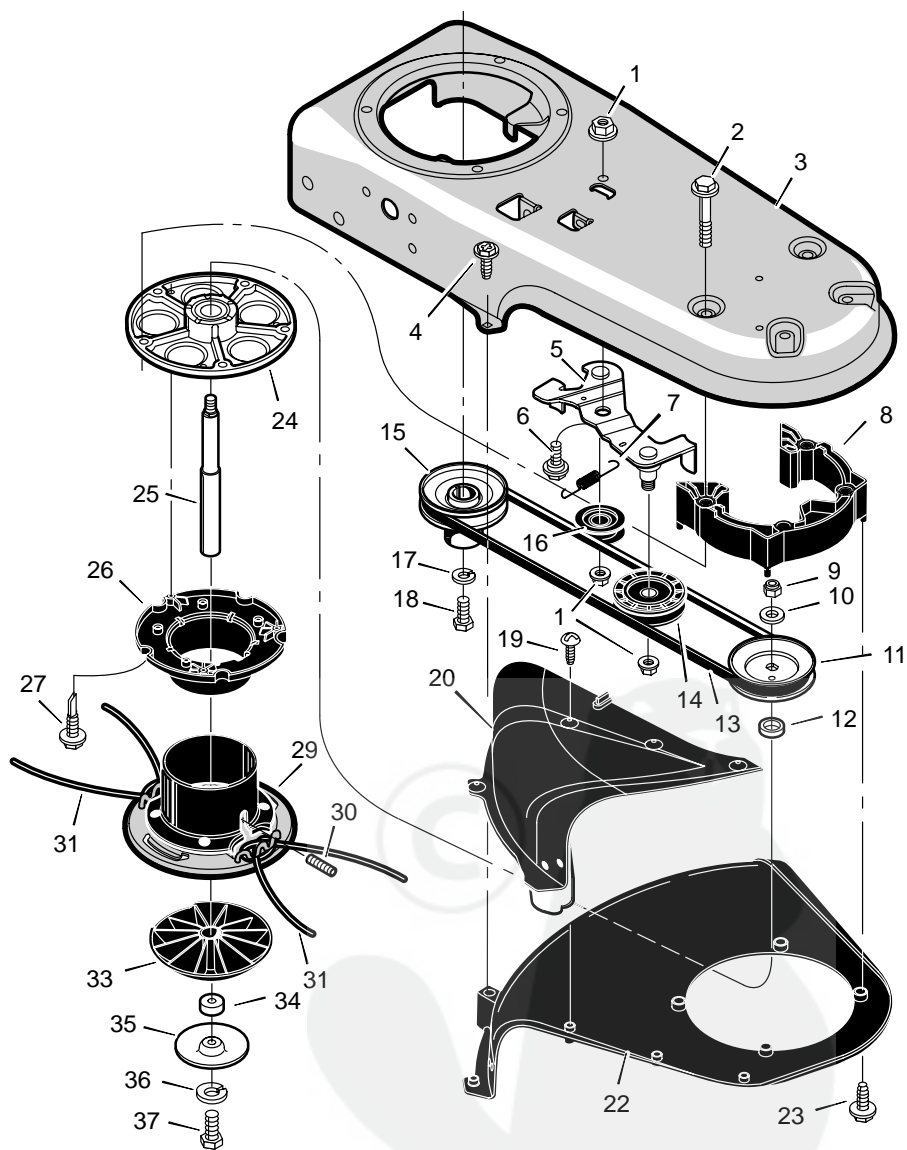

MODEL TM5000x11 CODE 407S

MODEL TM5000x11 CODE 407S

Key No.	Description	Part No.
1	Lever, Stop	MU740198-848
2	Bolt	MU323035
3	Cable, Control Latching	MU740193
4	Tie, Cable	MU712267
5	Handlebar	MU740196-846
6	Nut	MU710203
7	Control, Throttle	MU740194
8	Guide, Rope	MU672510
9	Knob, Handlebar	MU740202
10	Washer	MU783000
11	Washer, Spring	MU711936
12	Bolt	MU711937
13	Stop, Throttle	MU712491
14	Pivot, Handlebar	MU740158
15	Handlebar, Lower	MU740195-846
16	Wheel & Tire	MU740185
17	Nut, Axle	MU710140
18	Washer	MU710258
19	Spacer	MU740190
20	Assembly, Axle & Bracket	MU740188
22	Bolt, Carriage	MU711935
23	Deck	MU740150-848
24	Bolt	MU710265
25	Shield, Trailing	MU740192
26	Bolt	MU48901
27	Screw	MU710079
28	Engine	—
29	Protection, Eye	MU711890
30	Nut	MU710205
31	Decal, Engine Stop	MU712409
32	Washer, Spring	MU710258
31	Spacer, PM .26x.5x.2	MU672292
—	Decal, Powertrim (not shown)	MU407002
—	Decal, Hayter (not shown)	MU300157
—	Decal, Warning (not shown)	MU713006
—	Instruction Book & Parts List	MU407004

MODEL TM5000x11 CODE 407S

MODEL TM5000x11 CODE 407S

Key No.	Description	Part No.
1	Nut	MU710140
2	Bolt	MU711978
3	Deck	MU740150-848
4	Screw	MU710272
5	Idler Assembly	MU740232
6	Bolt	MU710200
7	Spring	MU712403
8	Spacer	MU740292
9	Nut	MU712148
10	Washer	MU710083
11	Pulley, Cutting Head	MU740171
12	Spacer	MU740173
13	Belt	MU711933
14	Pulley, Idler	MU740244
15	Pulley, Engine	MU740179
16	Pulley, Idler	MU740183
17	Lockwasher	MU712147
18	Bolt	MU712146
19	Screw	MU712145
20	Guard Assembly	MU770070
22	Guard	MU740206
23	Screw	MU740255
24	Jackshaft Housing Assembly	MU092574
25	Jackshaft	MU740169
26	Wrap, Upper Head	MU740163
27	Screw	MU712126
29	Assembly, Cutting Disc	MU740175-848
30	Screw, Set	MU712127
31	Line, Cutting	MU740164
33	Guide, Height	MU740157
34	Spacer	MU740210
35	Shield, Abrasion	MU740209
36	Lockwasher	MU120380
37	Bolt	MU180022