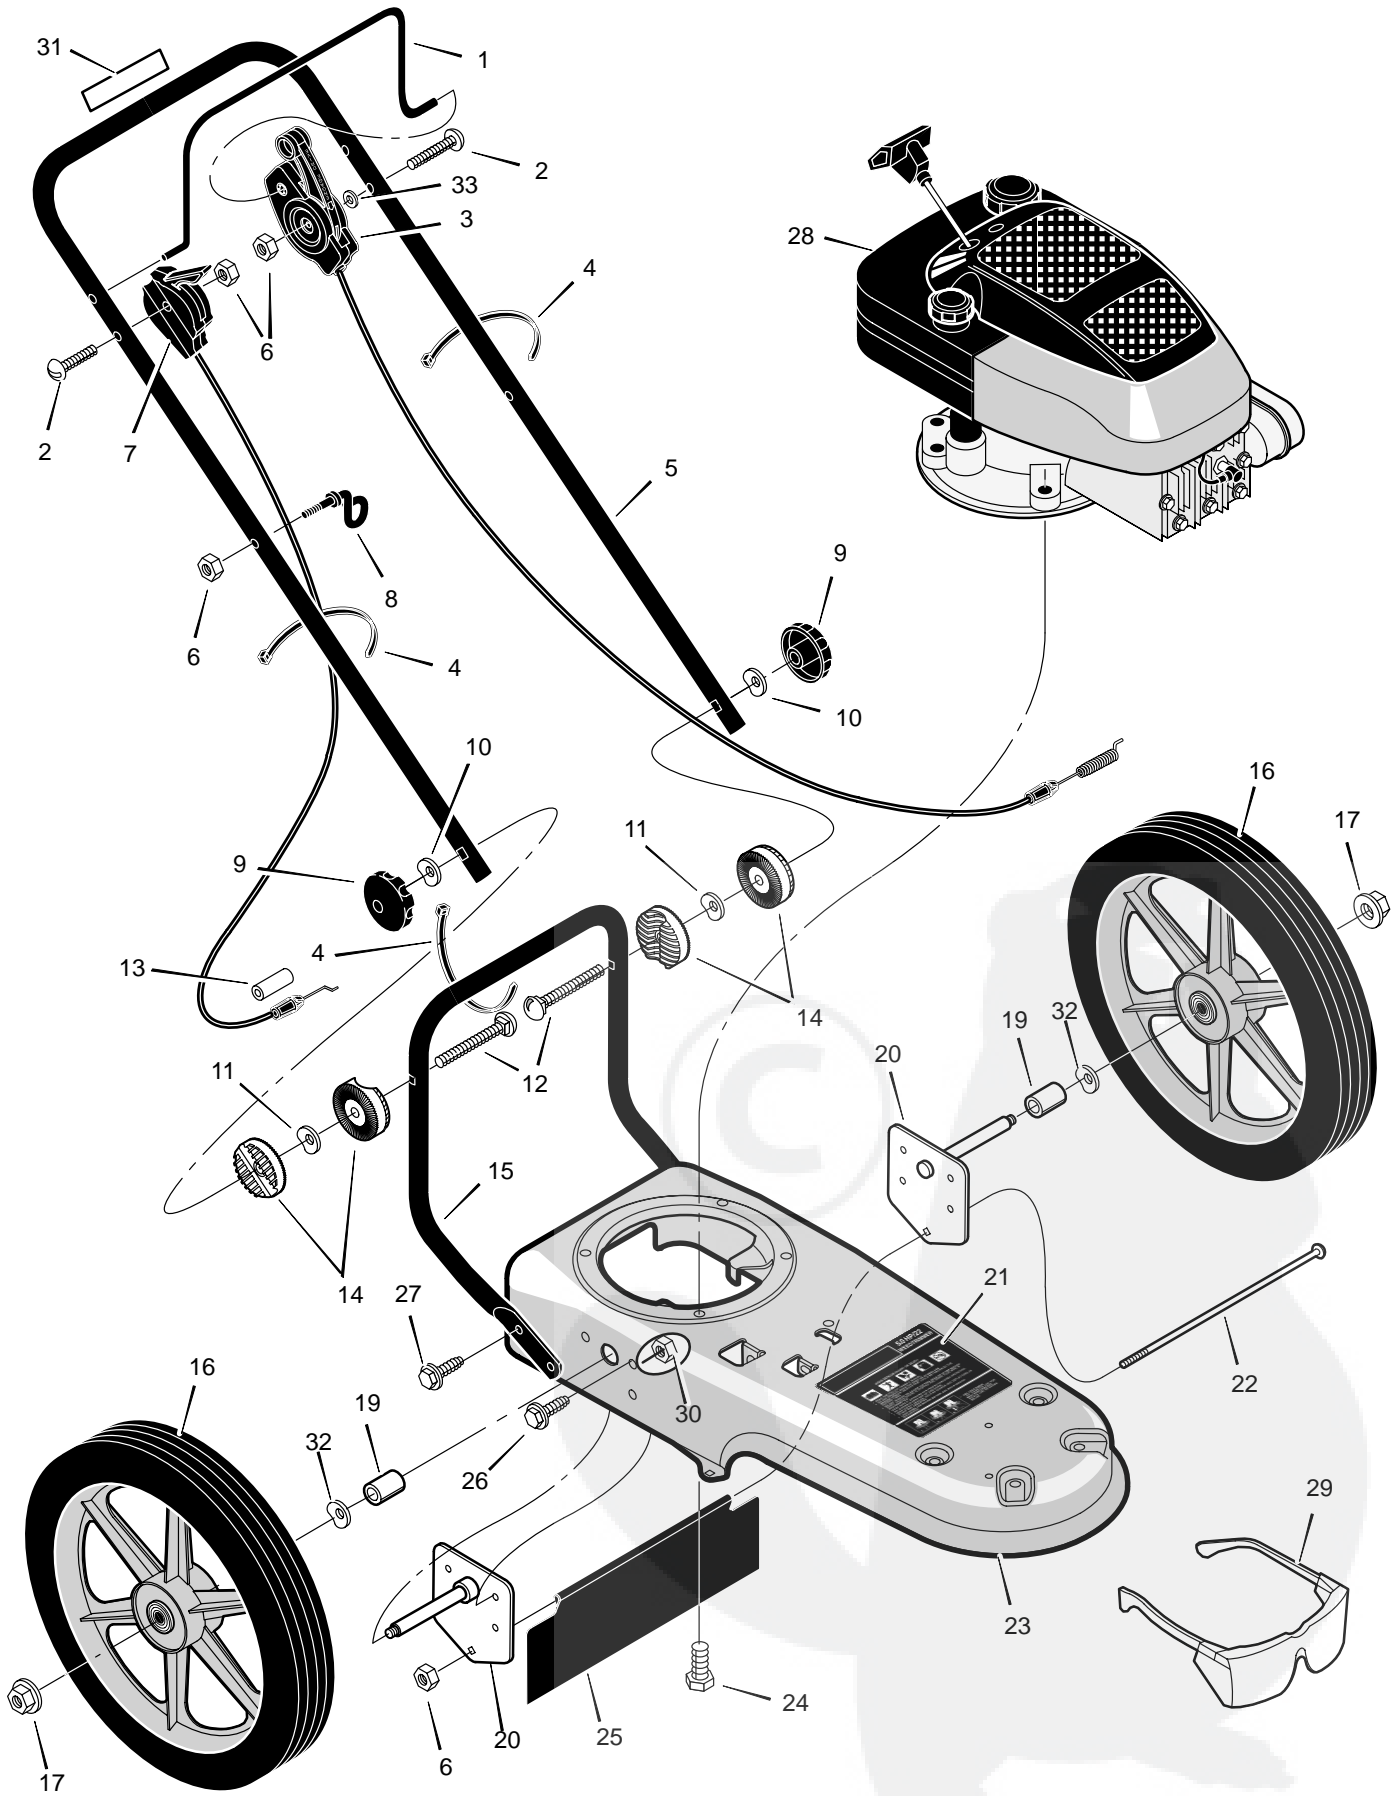

MODEL TM5000x50A

REPAIR PARTS

Key No.	Description	Part No.
1	Lever, Stop	740198-833
2	Bolt	323035
3	Cable, Control Latching	740193
4	Tie, Cable	712267
5	Handle	740196-846
6	Nut	710203
7	Control, Throttle	740194
8	Guide, Rope	672510
9	Knob, Handle	740202
10	Washer	783000
11	Washer, Spring	711936
12	Bolt	711937
13	Stop, Throttle	712491
14	Pivot, Handle	740158
15	Handle, Lower	740195-846
16	Wheel & Tire	740185
17	Nut, Axle	710140
19	Spacer	740190
20	Assembly, Axle & Bracket	740188
21	Decal	712410
22	Bolt, Carriage	711935
23	Frame, Trimmer	740150-833
24	Bolt	710265
25	Shield, Trailing	740192
26	Bolt	48901
27	Screw	710079
28	Engine *	*
29	Protection, Eye	711890
30	Nut	710205
31	Decal	712409
32	Washer, Spring	710258
33	Spacer, PM .26x.5x.2	672292
—	Instruction Book & Parts List	712413

* Parts are available from an Authorized Service Center. See "Engines, Gasoline" or "Gasoline Engines" in the yellow pages of the telephone directory.

Key No.	Description	Part No.
1	Nut	710140
2	Bolt	711978
3	Housing, Trimmer	740150-833
4	Screw	710272
5	Assembly, Idler	740232
6	Bolt	710200
7	Spring	712403
8	Assembly, Spacer	740292
9	Nut	712148
10	Washer	710083
11	Pulley, Cutting Head	740171
12	Spacer	740173
13	Belt	711933
14	Pulley, Idler	740244
15	Pulley, Engine	740179
16	Pulley, Idler	740183
17	Lockwasher	712147
18	Bolt	712146
19	Screw	712145
20	Assembly, Guard	770070
22	Shield, Trimmer	740206
23	Screw	740255
24	Assembly, Jackshaft Housing	092574
25	Jackshaft	740169
26	Wrap, Lower Weed	740163
27	Screw	712126
29	Assembly, Cutting Disc	740175-833
30	Screw, Set	712127
31	Line, Cutting	740164
33	Guide, Height	740157
34	Spacer	740210
35	Shield, Abrasion	740209
36	Lockwasher	120380
37	Bolt	180022