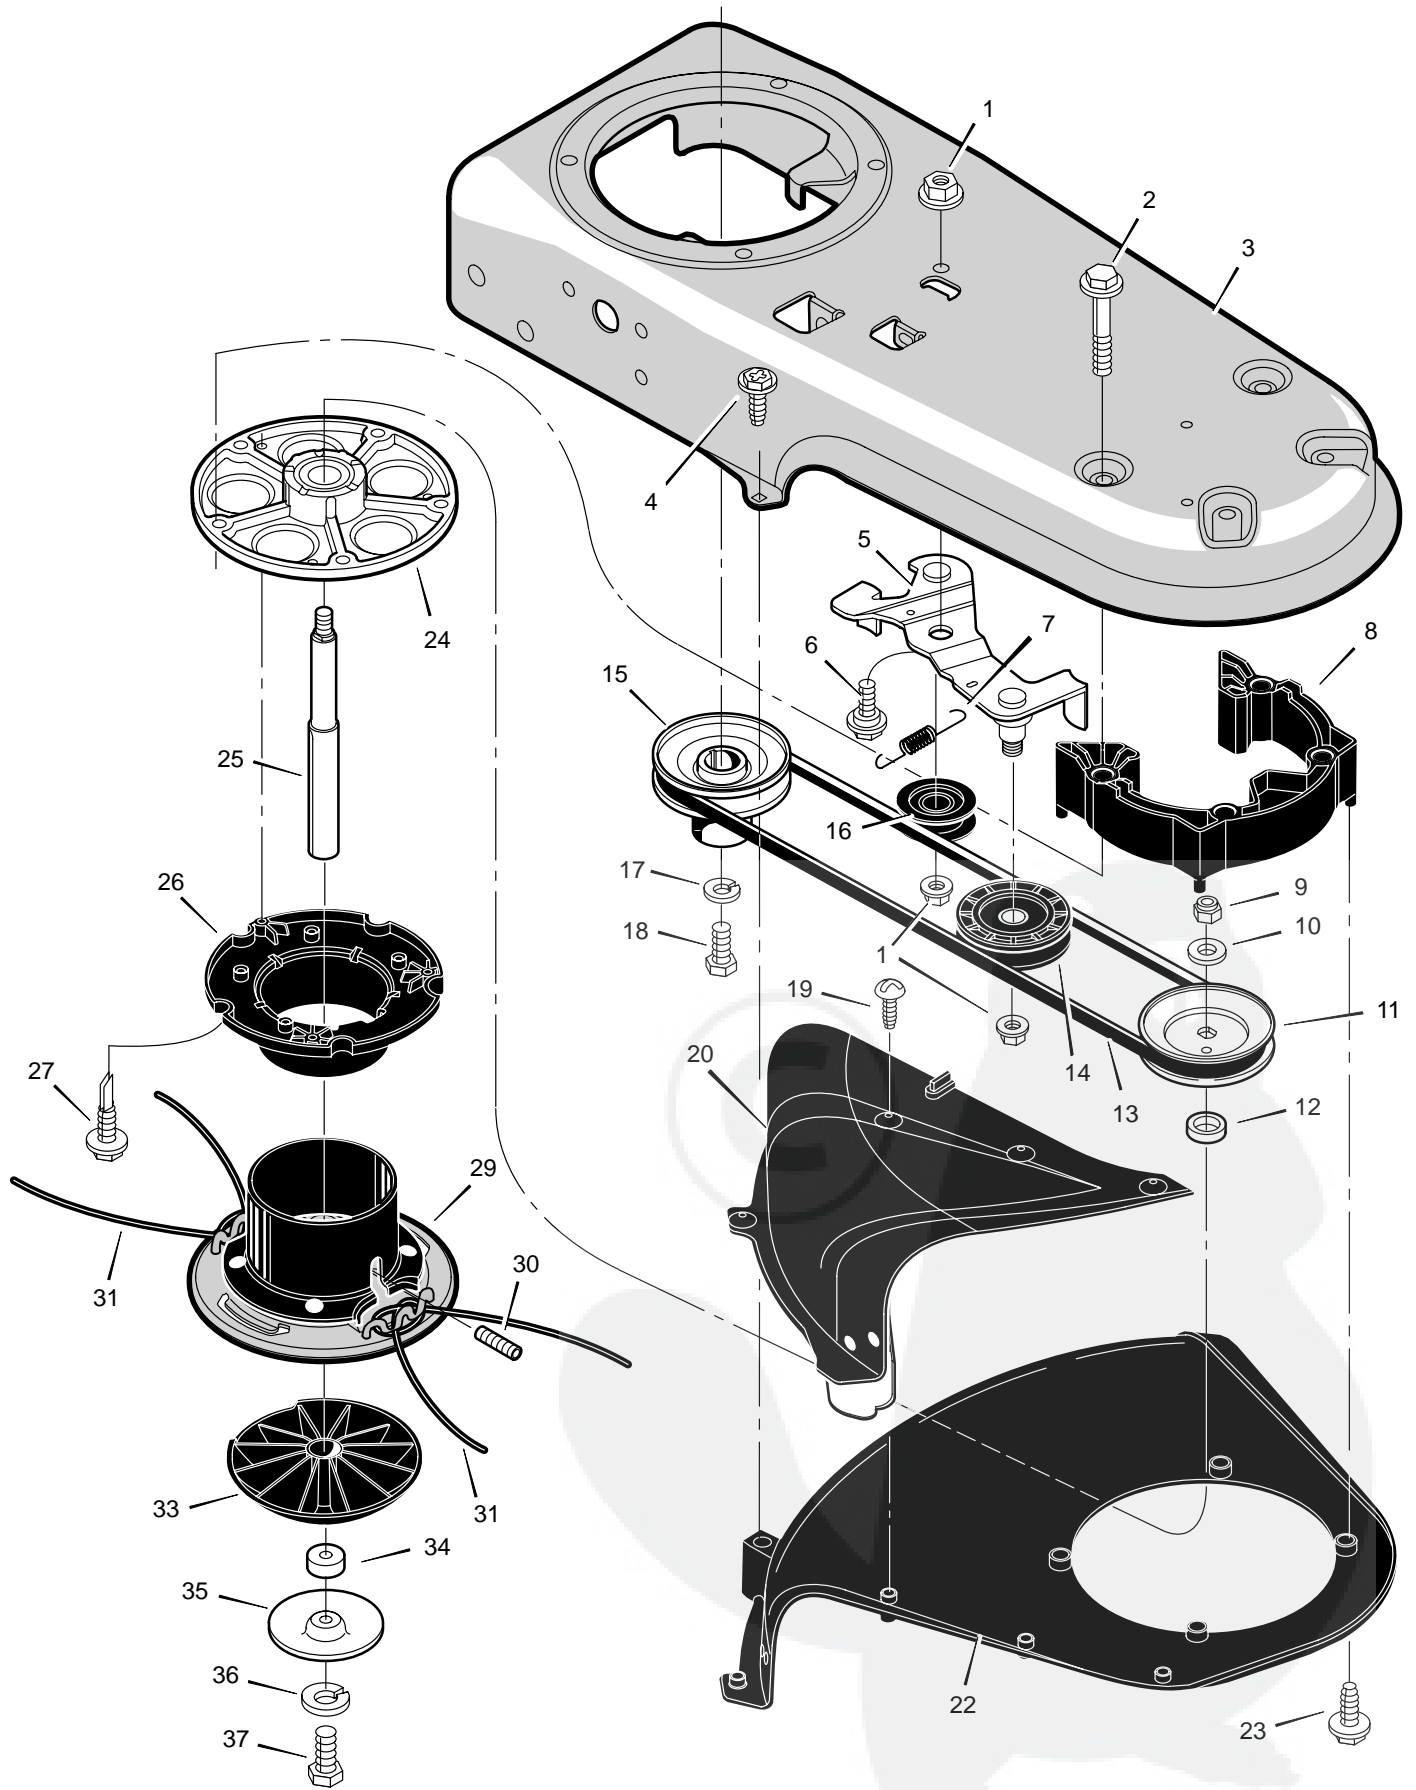

MODEL TM5000x50A

REPAIR PARTS

Key No.	Description	Part No.
1	Lever, Stop	740198-833
2	Bolt	323035
3	Cable, Control Latching	740193
4	Tie, Cable	712267
5	Handle	740196-846
6	Nut	710203
7	Control, Throttle	740194
8	Guide, Rope	672510
9	Knob, Handle	740202
10	Washer	783000
11	Washer, Spring	711936
12	Bolt	711937
13	Stop, Throttle	712491
14	Pivot, Handle	740158
15	Handle, Lower	740195-846
16	Wheel & Tire	740185
17	Nut, Axle	710140
19	Spacer	740190
20	Assembly, Axle & Bracket	740188
21	Decal	712410
22	Bolt, Carriage	711935
23	Frame, Trimmer	740150-833
24	Bolt	710265
25	Shield, Trailing	740192
26	Bolt	48901
27	Screw	710079
28	Engine *	*
29	Protection, Eye	711890
30	Nut	710205
31	Decal	712409
32	Washer, Spring	710258
33	Spacer, PM .26x.5x.2	672292
—	Instruction Book & Parts List	712413

* Parts are available from an Authorized Service Center. See "Engines, Gasoline" or "Gasoline Engines" in the yellow pages of the telephone directory.

Key No.	Description	Part No.
1	Nut	710140
2	Bolt	711978
3	Housing, Trimmer	740150-833
4	Screw	710272
5	Assembly, Idler	740232
6	Bolt	710200
7	Spring	712403
8	Assembly, Spacer	740292
9	Nut	712148
10	Washer	710083
11	Pulley, Cutting Head	740171
12	Spacer	740173
13	Belt	711933
14	Pulley, Idler	740244
15	Pulley, Engine	740179
16	Pulley, Idler	740183
17	Lockwasher	712147
18	Bolt	712146
19	Screw	712145
20	Assembly, Guard	770070
22	Shield, Trimmer	740206
23	Screw	740255
24	Assembly, Jackshaft Housing	092574
25	Jackshaft	740169
26	Wrap, Lower Weed	740163
27	Screw	712126
29	Assembly, Cutting Disc	740175-833
30	Screw, Set	712127
31	Line, Cutting	740164
33	Guide, Height	740157
34	Spacer	740210
35	Shield, Abrasion	740209
36	Lockwasher	120380
37	Bolt	180022