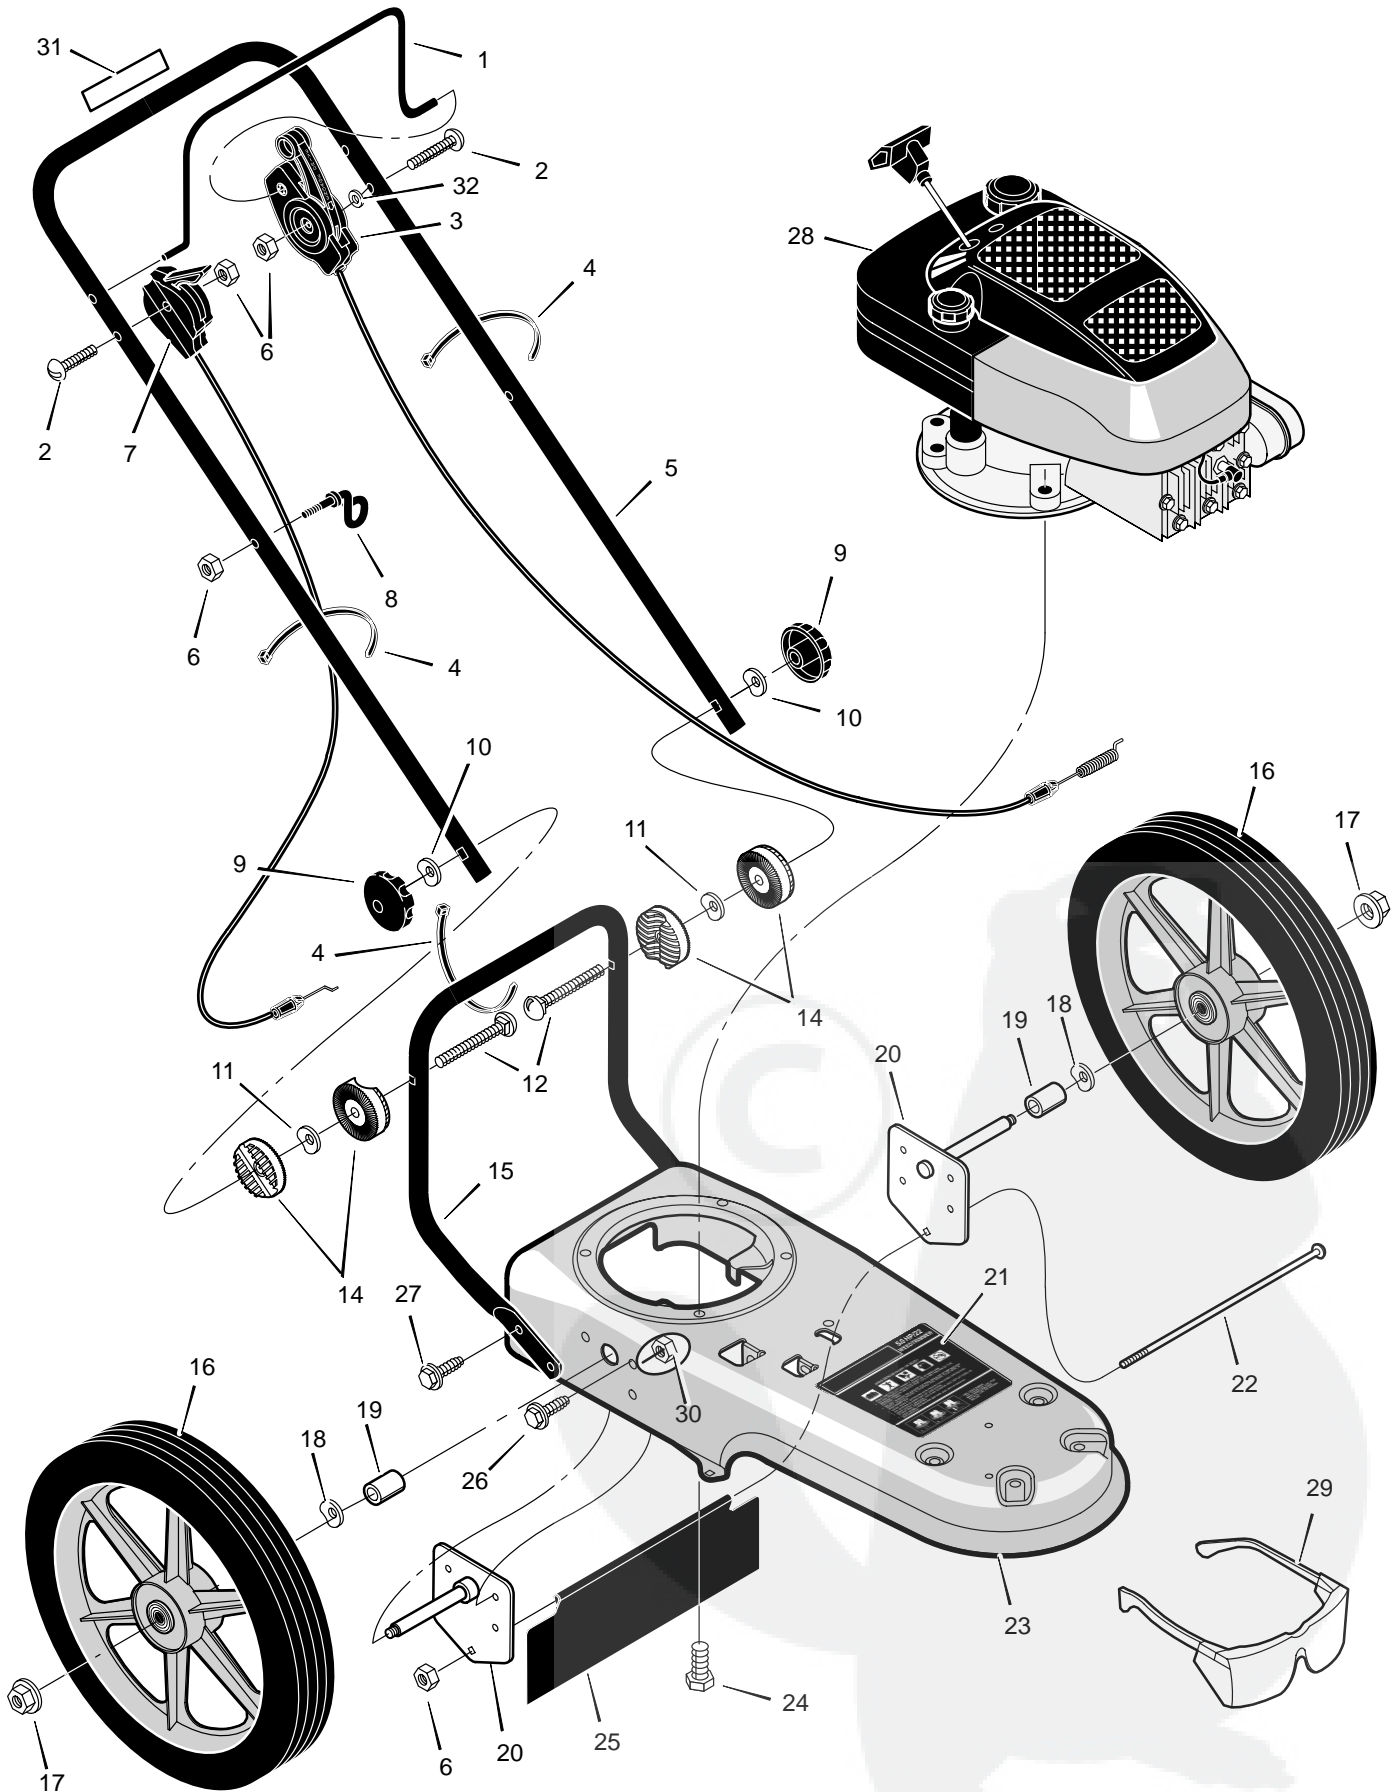

MODEL TM5000x50B

REPAIR PARTS

Key No.	Description	Part No.
1	Lever, Stop	740198-833
2	Bolt	323035
3	Cable, Control Latching	740193
4	Tie, Cable	712267
5	Handle	740196-846
6	Nut	710203
7	Control, Throttle	740194
8	Guide, Rope	672510
9	Knob, Handle	740202
10	Washer	783000
11	Washer, Spring	711936
12	Bolt	711937
14	Pivot, Handle	740158
15	Handle, Lower	740195-846
16	Wheel & Tire	740185
17	Nut, Axle	710140
18	Washer, Spring	710258
19	Spacer	740190
20	Assembly, Axle & Bracket	740188
21	Decal	48X465
22	Bolt, Carriage	711935
23	Frame, Trimmer	740150-833
24	Bolt	710265
25	Shield, Trailing	740192
26	Bolt	48901
27	Screw	710079
28	Engine *	*
29	Protection, Eye	711890
30	Nut	710205
31	Decal	712409
32	Spacer	672292
—	Instruction Book & Parts List	F000202M

* Parts are available from an Authorized Service Center. See "Engines, Gasoline" or "Gasoline Engines" in the yellow pages of the telephone directory.

Key No.	Description	Part No.
1	Nut	710140
2	Bolt	711978
3	Housing, Trimmer	740150-833
4	Screw	710272
5	Assembly, Idler	740232
6	Bolt	710200
7	Spring	712403
8	Assembly, Spacer	740292
9	Nut	712148
10	Washer	710083
11	Pulley, Cutting Head	740171
12	Spacer	740173
13	Belt	711933
14	Pulley, Idler	740244
15	Pulley, Engine	740179
16	Pulley, Idler	740183
17	Lockwasher	712147
18	Bolt	712146
19	Screw	26X235
20	Assembly, Guard	770070
22	Shield, Trimmer	740206
23	Screw	740255
24	Assembly, Jackshaft Housing	92574
25	Jackshaft	740169
26	Wrap, Lower Weed	740163
27	Screw	712126
29	Assembly, Cutting Disc	740175-833
30	Screw, Set	712127
31	Line, Cutting	740164
33	Guide, Height	740157
34	Spacer	740210
35	Shield, Abrasion	740209
36	Lockwasher	120380
37	Bolt	180022