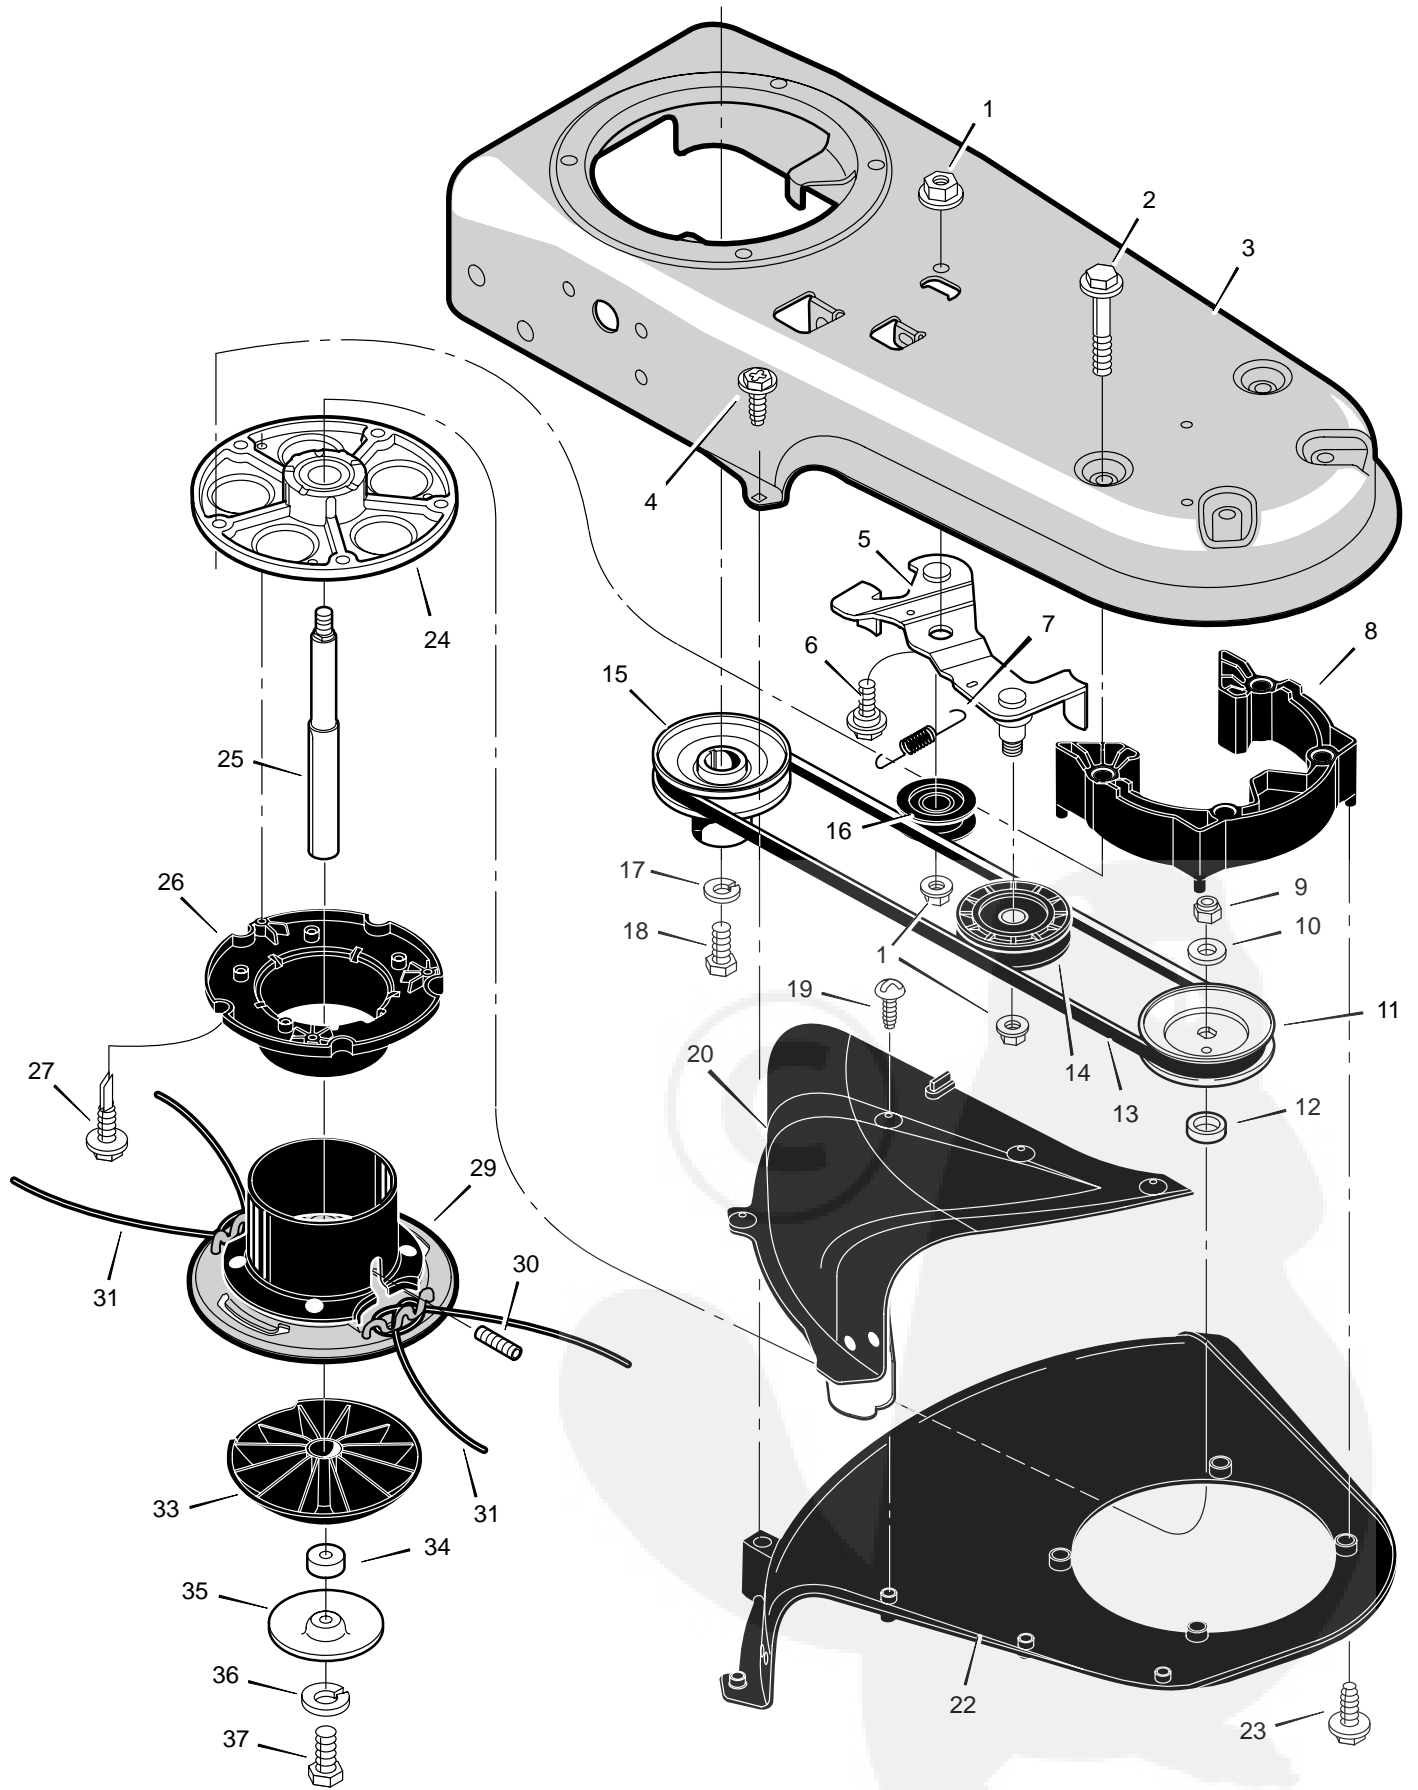

MODEL TM5000x50B

REPAIR PARTS

Key No.	Description	Part No.
1	Lever, Stop	740198-833
2	Bolt	323035
3	Cable, Control Latching	740193
4	Tie, Cable	712267
5	Handle	740196-846
6	Nut	710203
7	Control, Throttle	740194
8	Guide, Rope	672510
9	Knob, Handle	740202
10	Washer	783000
11	Washer, Spring	711936
12	Bolt	711937
14	Pivot, Handle	740158
15	Handle, Lower	740195-846
16	Wheel & Tire	740185
17	Nut, Axle	710140
18	Washer, Spring	710258
19	Spacer	740190
20	Assembly, Axle & Bracket	740188
21	Decal	48X465
22	Bolt, Carriage	711935
23	Frame, Trimmer	740150-833
24	Bolt	710265
25	Shield, Trailing	740192
26	Bolt	48901
27	Screw	710079
28	Engine *	*
29	Protection, Eye	711890
30	Nut	710205
31	Decal	712409
32	Spacer	672292
—	Instruction Book & Parts List	F000202M

* Parts are available from an Authorized Service Center. See "Engines, Gasoline" or "Gasoline Engines" in the yellow pages of the telephone directory.

Key No.	Description	Part No.
1	Nut	710140
2	Bolt	711978
3	Housing, Trimmer	740150-833
4	Screw	710272
5	Assembly, Idler	740232
6	Bolt	710200
7	Spring	712403
8	Assembly, Spacer	740292
9	Nut	712148
10	Washer	710083
11	Pulley, Cutting Head	740171
12	Spacer	740173
13	Belt	711933
14	Pulley, Idler	740244
15	Pulley, Engine	740179
16	Pulley, Idler	740183
17	Lockwasher	712147
18	Bolt	712146
19	Screw	26X235
20	Assembly, Guard	770070
22	Shield, Trimmer	740206
23	Screw	740255
24	Assembly, Jackshaft Housing	92574
25	Jackshaft	740169
26	Wrap, Lower Weed	740163
27	Screw	712126
29	Assembly, Cutting Disc	740175-833
30	Screw, Set	712127
31	Line, Cutting	740164
33	Guide, Height	740157
34	Spacer	740210
35	Shield, Abrasion	740209
36	Lockwasher	120380
37	Bolt	180022