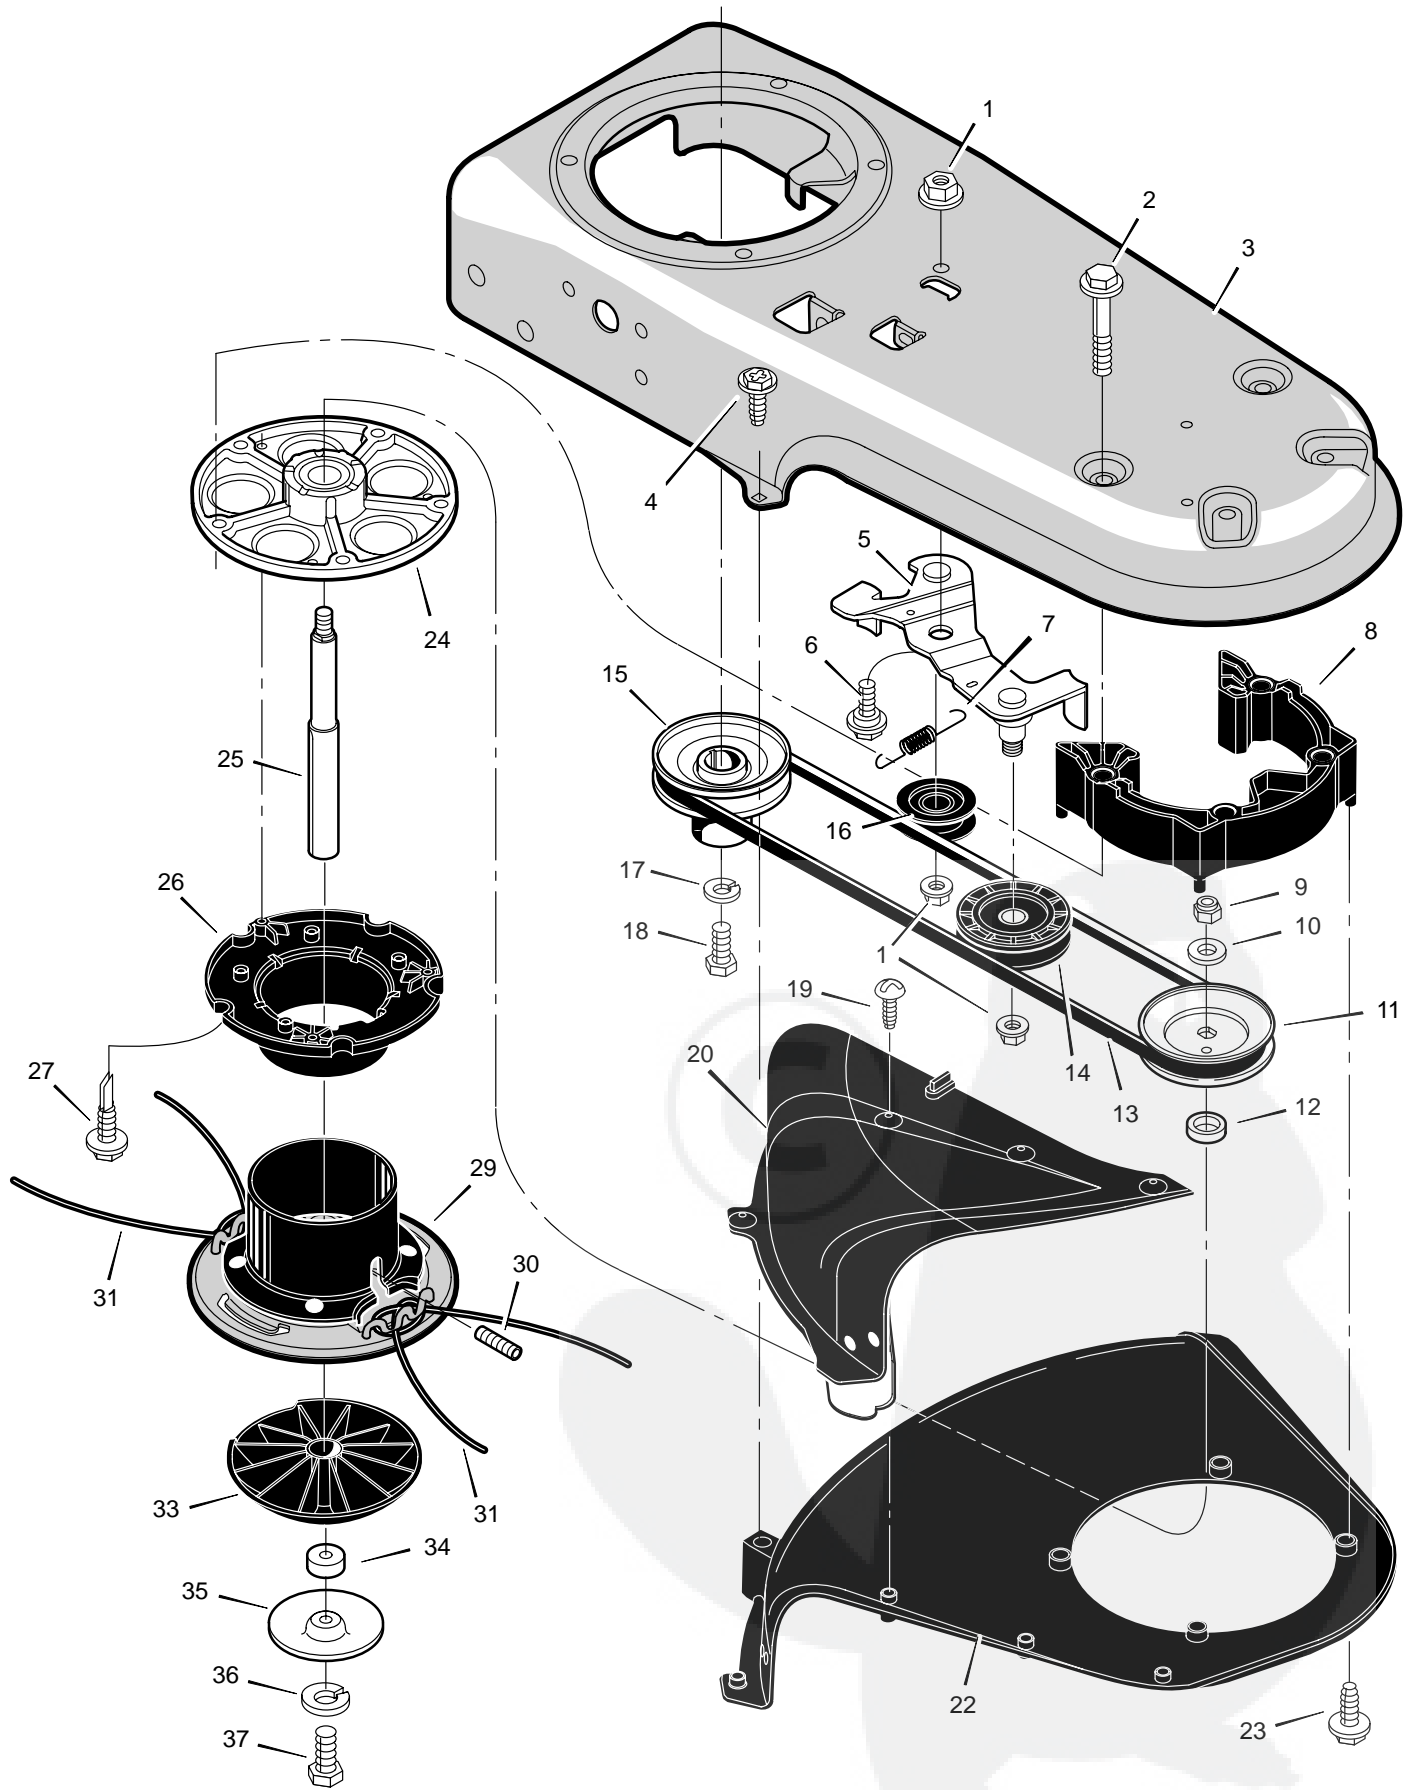

Key No.	Description	Part No.
1	Nut	710140
2	Bolt	711978
3	Housing, Trimmer	740150-860
4	Screw	710272
5	Assembly, Idler	740232
6	Bolt	710200
7	Spring	712403
8	Assembly, Spacer	740292
9	Nut	712148
10	Washer	710083
11	Pulley, Cutting Head	740171
12	Spacer	740173
13	Belt	711933
14	Pulley, Idler	740244
15	Pulley, Engine	740179
16	Pulley, Idler	740183
17	Lockwasher	712147
18	Bolt	712146
19	Screw	712145
20	Assembly, Guard	770070
22	Shield, Trimmer	740206
23	Screw	740255
24	Assembly, Jackshaft Housing	092574
25	Jackshaft	740169
26	Wrap, Lower Weed	740163
27	Screw	712126
29	Assembly, Cutting Disc	740175-860
30	Screw, Set	712127
31	Line, Cutting	740164
33	Guide, Height	740157
34	Spacer	740210
35	Shield, Abrasion	740209
36	Lockwasher	120380
37	Bolt	180022