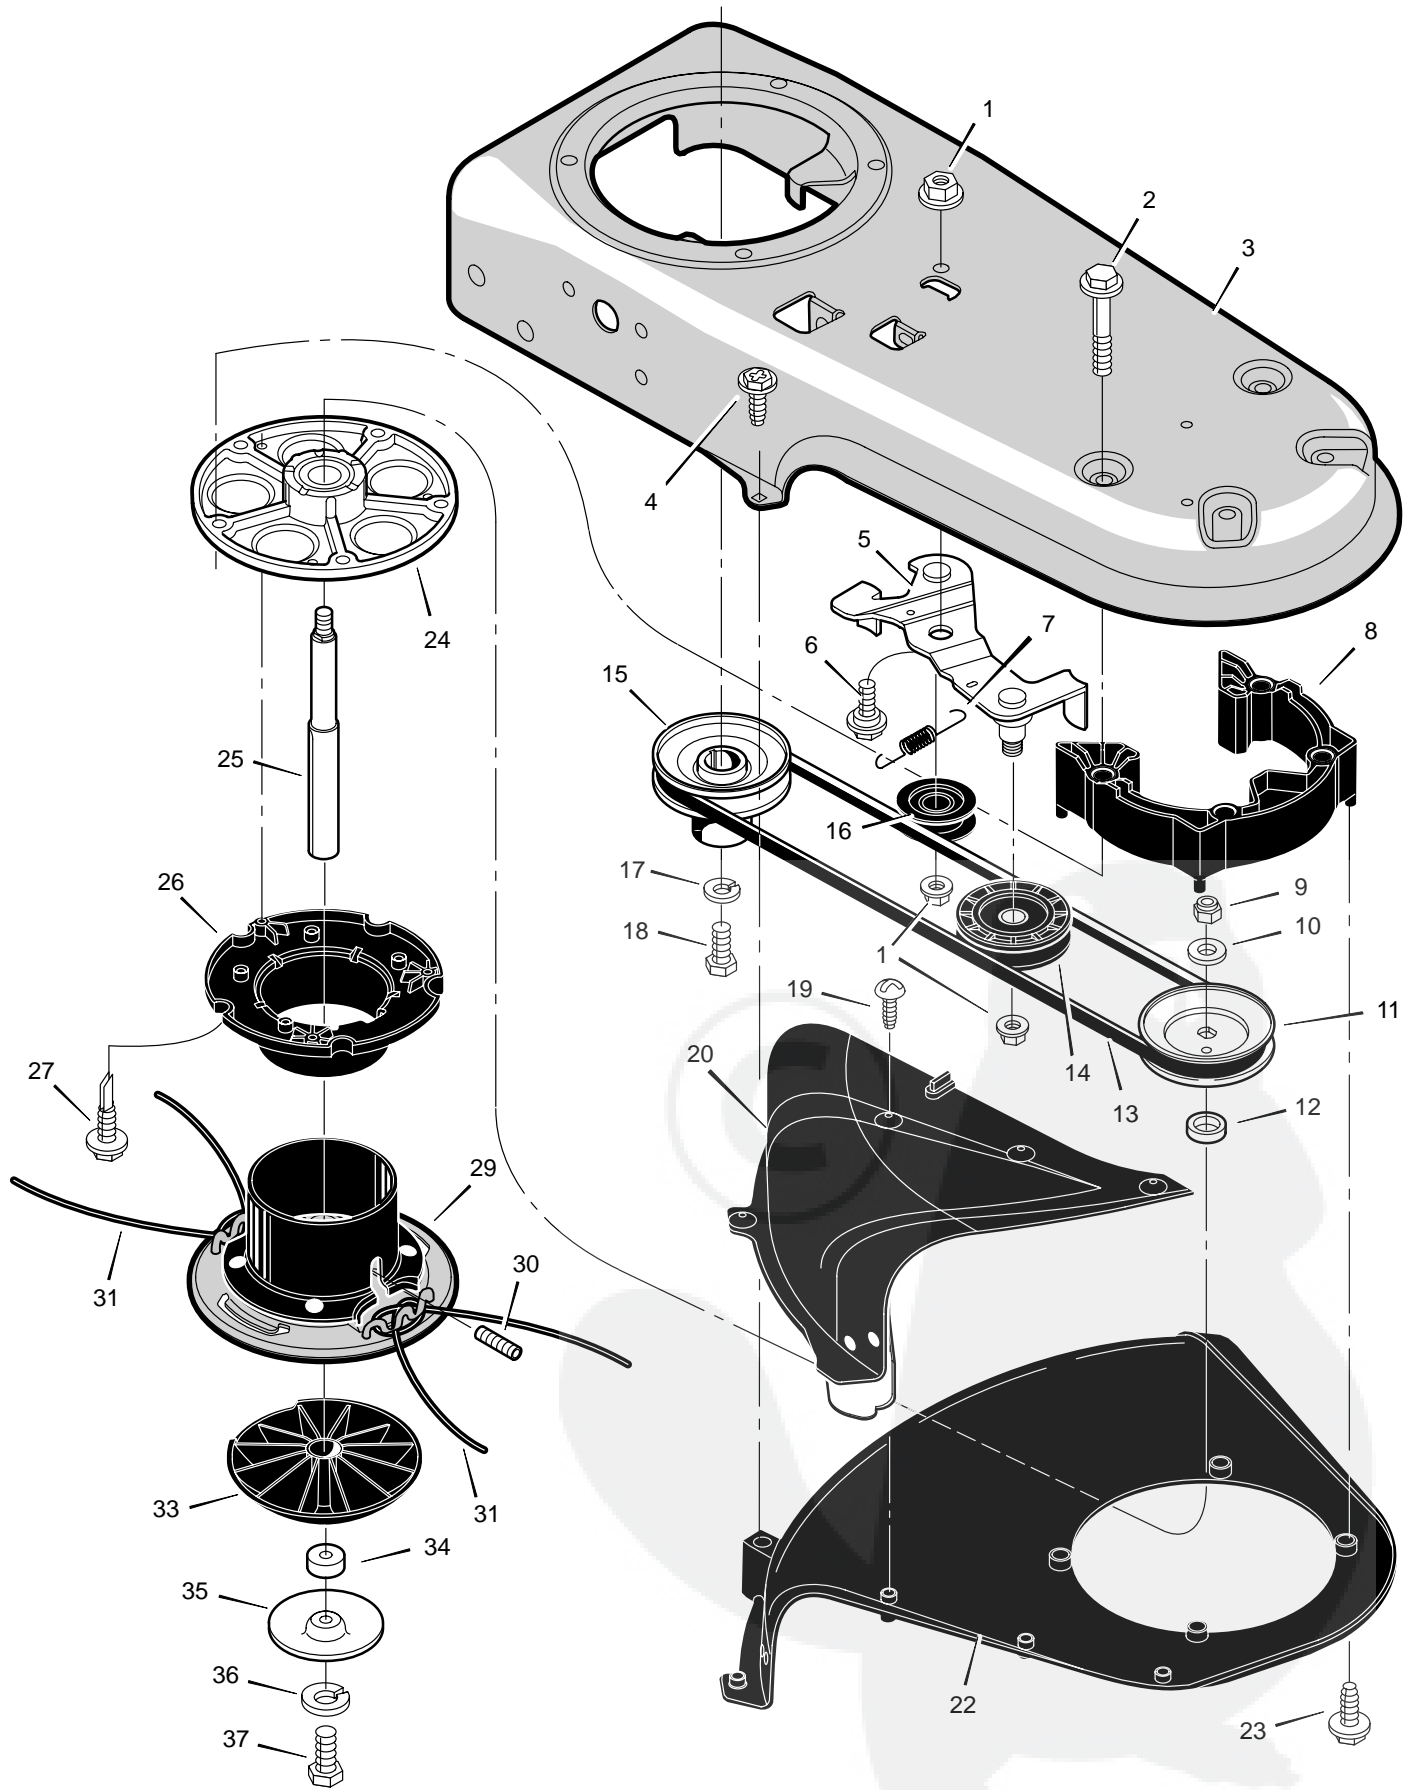

MODEL TM5000x51B

REPAIR PARTS

Key No.	Description	Part No.
1	Lever, Stop	740198-860
2	Bolt	323035
3	Cable, Control Latching	740193
4	Tie, Cable	712267
5	Handle	740196-846
6	Nut	710203
7	Control, Throttle	740194
8	Guide, Rope	672510
9	Knob, Handle	740202
10	Washer	783000
11	Washer, Spring	711936
12	Bolt	711937
14	Pivot, Handle	740158
15	Handle, Lower	740195-846
16	Wheel & Tire	740185
17	Nut, Axle	710140
18	Washer, Spring	710258
19	Spacer	740190
20	Assembly, Axle & Bracket	740188
21	Decal	48x466
22	Bolt, Carriage	711935
23	Frame, Trimmer	740150-860
24	Bolt	710265
25	Shield, Trailing	740192
26	Bolt	48901
27	Screw	710079
28	Engine *	*
29	Protection, Eye	711890
30	Nut	710205
31	Decal	712409
32	Spacer	672292
—	Instruction Book & Parts List	F000203M

* Parts are available from an Authorized Service Center. See "Engines, Gasoline" or "Gasoline Engines" in the yellow pages of the telephone directory.

Key No.	Description	Part No.
1	Nut	710140
2	Bolt	711978
3	Housing, Trimmer	740150-860
4	Screw	710272
5	Assembly, Idler	740232
6	Bolt	710200
7	Spring	712403
8	Assembly, Spacer	740292
9	Nut	712148
10	Washer	710083
11	Pulley, Cutting Head	740171
12	Spacer	740173
13	Belt	711933
14	Pulley, Idler	740244
15	Pulley, Engine	740179
16	Pulley, Idler	740183
17	Lockwasher	712147
18	Bolt	712146
19	Screw	712145
20	Assembly, Guard	770070
22	Shield, Trimmer	740206
23	Screw	740255
24	Assembly, Jackshaft Housing	92574
25	Jackshaft	740169
26	Wrap, Lower Weed	740163
27	Screw	712126
29	Assembly, Cutting Disc	740175-860
30	Screw, Set	712127
31	Line, Cutting	740164
33	Guide, Height	740157
34	Spacer	740210
35	Shield, Abrasion	740209
36	Lockwasher	120380
37	Bolt	180022