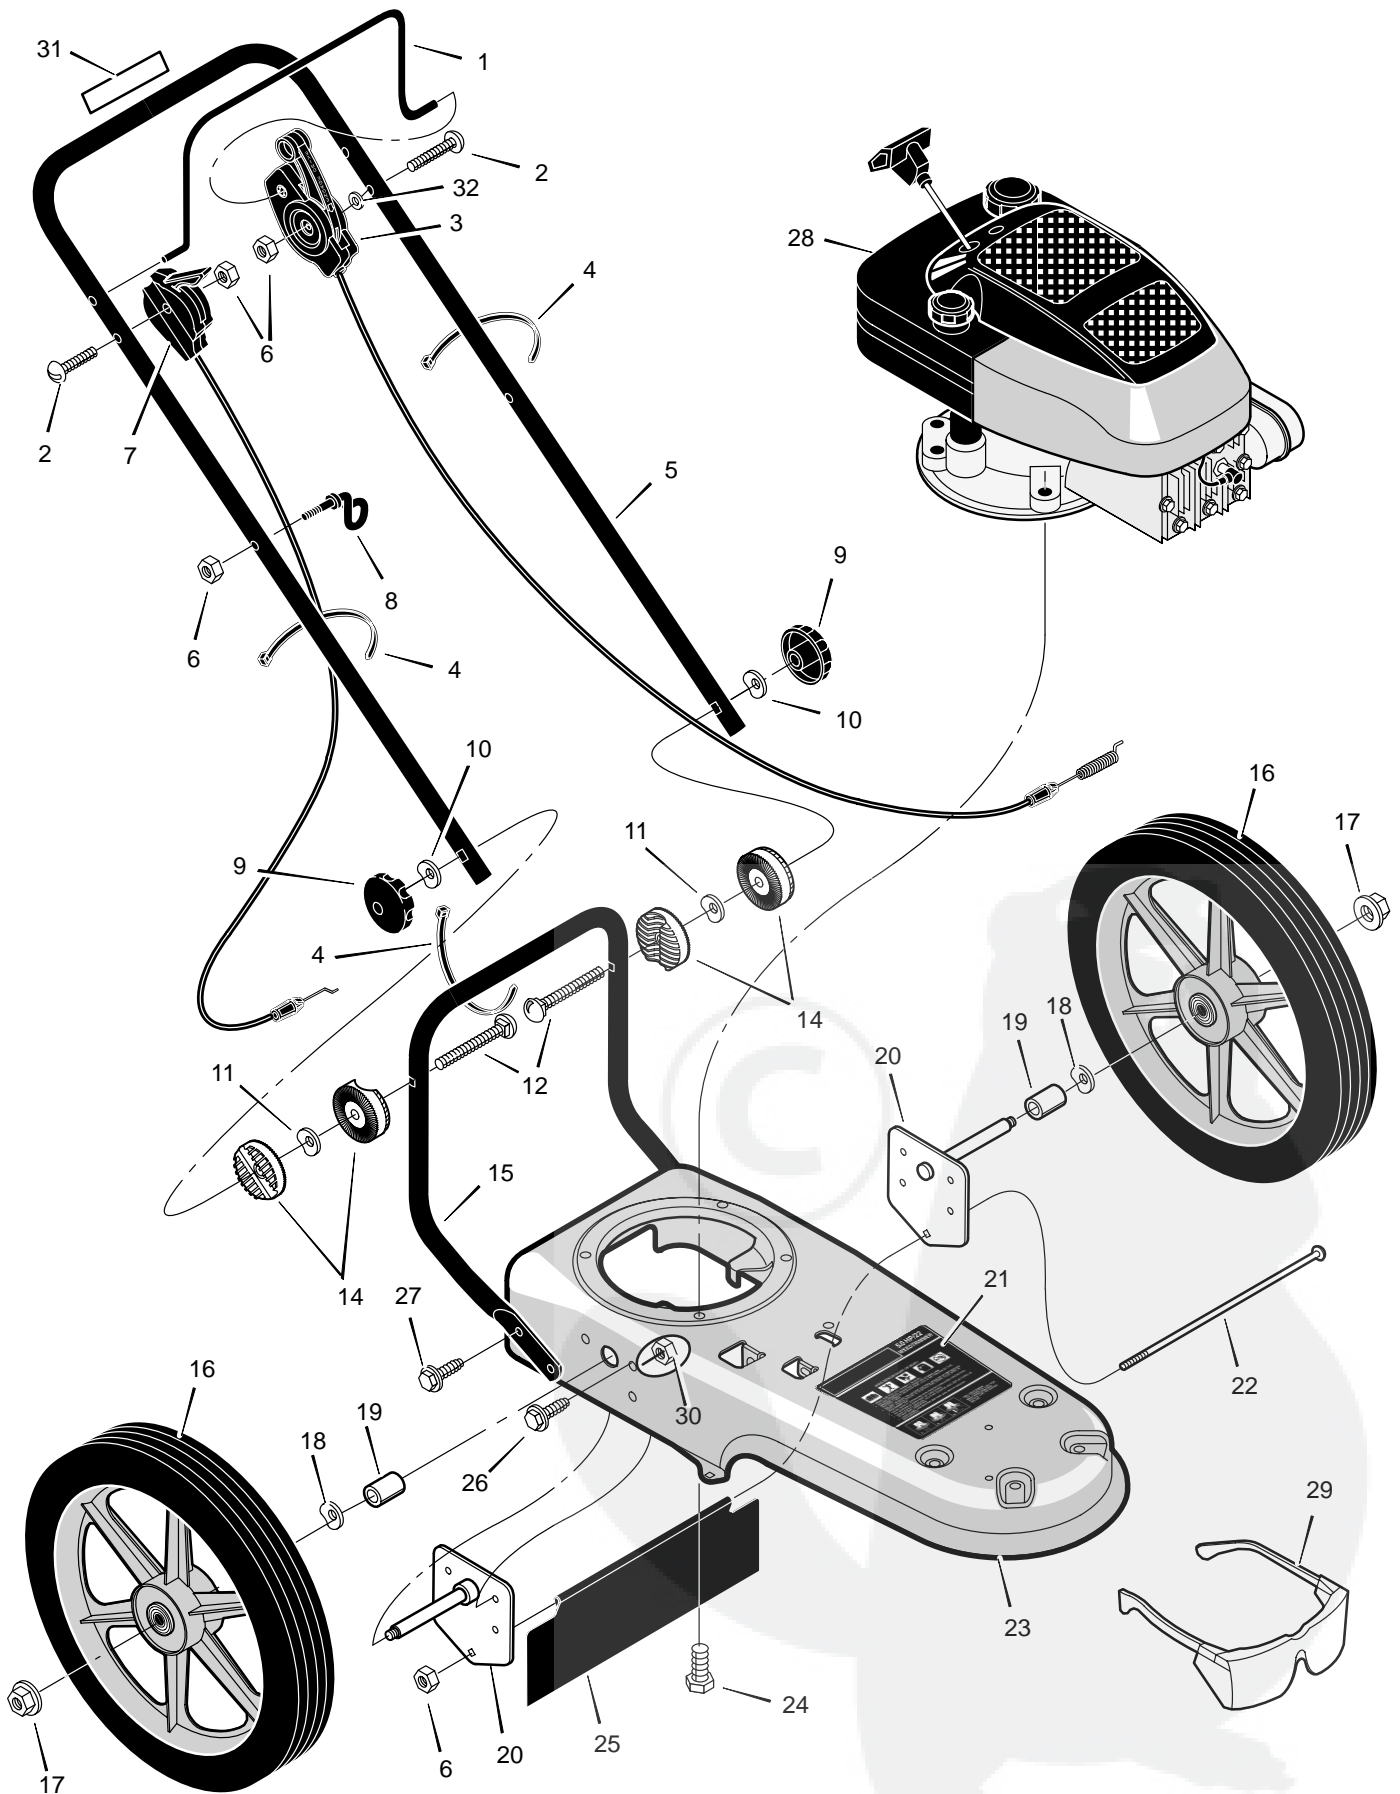

MODEL TM5000x51B

REPAIR PARTS

Key No.	Description	Part No.
1	Lever, Stop	740198-860
2	Bolt	323035
3	Cable, Control Latching	740193
4	Tie, Cable	712267
5	Handle	740196-846
6	Nut	710203
7	Control, Throttle	740194
8	Guide, Rope	672510
9	Knob, Handle	740202
10	Washer	783000
11	Washer, Spring	711936
12	Bolt	711937
14	Pivot, Handle	740158
15	Handle, Lower	740195-846
16	Wheel & Tire	740185
17	Nut, Axle	710140
18	Washer, Spring	710258
19	Spacer	740190
20	Assembly, Axle & Bracket	740188
21	Decal	48x466
22	Bolt, Carriage	711935
23	Frame, Trimmer	740150-860
24	Bolt	710265
25	Shield, Trailing	740192
26	Bolt	48901
27	Screw	710079
28	Engine *	*
29	Protection, Eye	711890
30	Nut	710205
31	Decal	712409
32	Spacer	672292
—	Instruction Book & Parts List	F000203M

* Parts are available from an Authorized Service Center. See "Engines, Gasoline" or "Gasoline Engines" in the yellow pages of the telephone directory.

Key No.	Description	Part No.
1	Nut	710140
2	Bolt	711978
3	Housing, Trimmer	740150-860
4	Screw	710272
5	Assembly, Idler	740232
6	Bolt	710200
7	Spring	712403
8	Assembly, Spacer	740292
9	Nut	712148
10	Washer	710083
11	Pulley, Cutting Head	740171
12	Spacer	740173
13	Belt	711933
14	Pulley, Idler	740244
15	Pulley, Engine	740179
16	Pulley, Idler	740183
17	Lockwasher	712147
18	Bolt	712146
19	Screw	712145
20	Assembly, Guard	770070
22	Shield, Trimmer	740206
23	Screw	740255
24	Assembly, Jackshaft Housing	92574
25	Jackshaft	740169
26	Wrap, Lower Weed	740163
27	Screw	712126
29	Assembly, Cutting Disc	740175-860
30	Screw, Set	712127
31	Line, Cutting	740164
33	Guide, Height	740157
34	Spacer	740210
35	Shield, Abrasion	740209
36	Lockwasher	120380
37	Bolt	180022