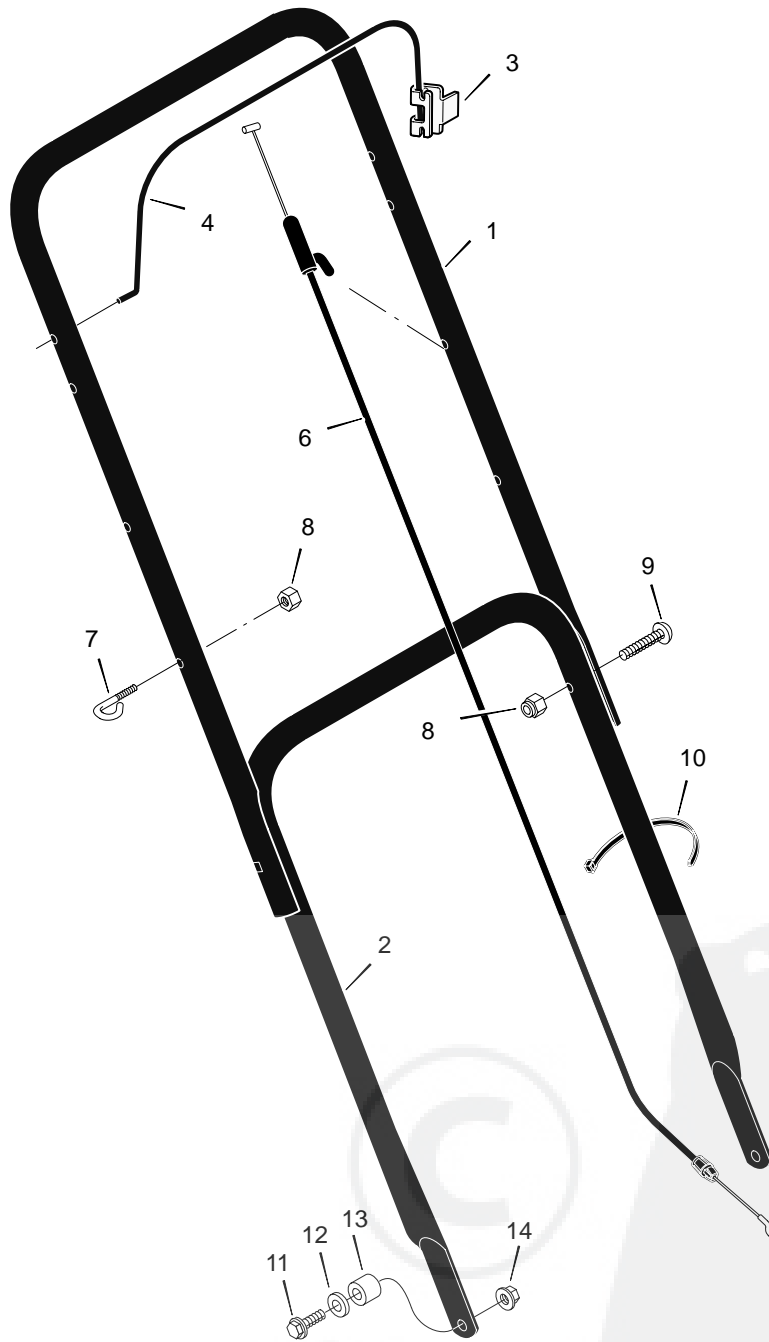

1	Engine *	*	8	Extension, Rear	672750E701	16	Blade – 20"	672814E701
2	Housing	776006	9	Deflector, Rear	671912	17	Washer, Blade	17x137
3	Bolt, Engine	25x6	10	Bolt	1x121	18	Washer	17x124
4	Bolt, Axle	9x10	11	Washer	17x37 Z	19	Bolt	1x142
5	Wheel and Tire	672789	13	Locknut	15x116	20	Locknut	15x68
6	Washer	10851 Z	14	Deflector, Chute	671929	-	Book, Instruction	F-99443
7	Screw	26x245	15	Blade Adapter	71056			

1	Handle, Upper (Gray)	672665E724	6	Engine Stop Cable	672556	11	Bolt	1x111
2	Handle, Lower (Gray)	671946E724	7	Guide, Rope	43956	12	Washer	10851 Z
3	Bracket, Stop Lever	43628 BC	8	Locknut	15x116	13	Spacer	671914
4	Lever, Stop	671924E700	9	Screw	3x136	14	Nut	15x84
			10	Fastener, Cable	71372			