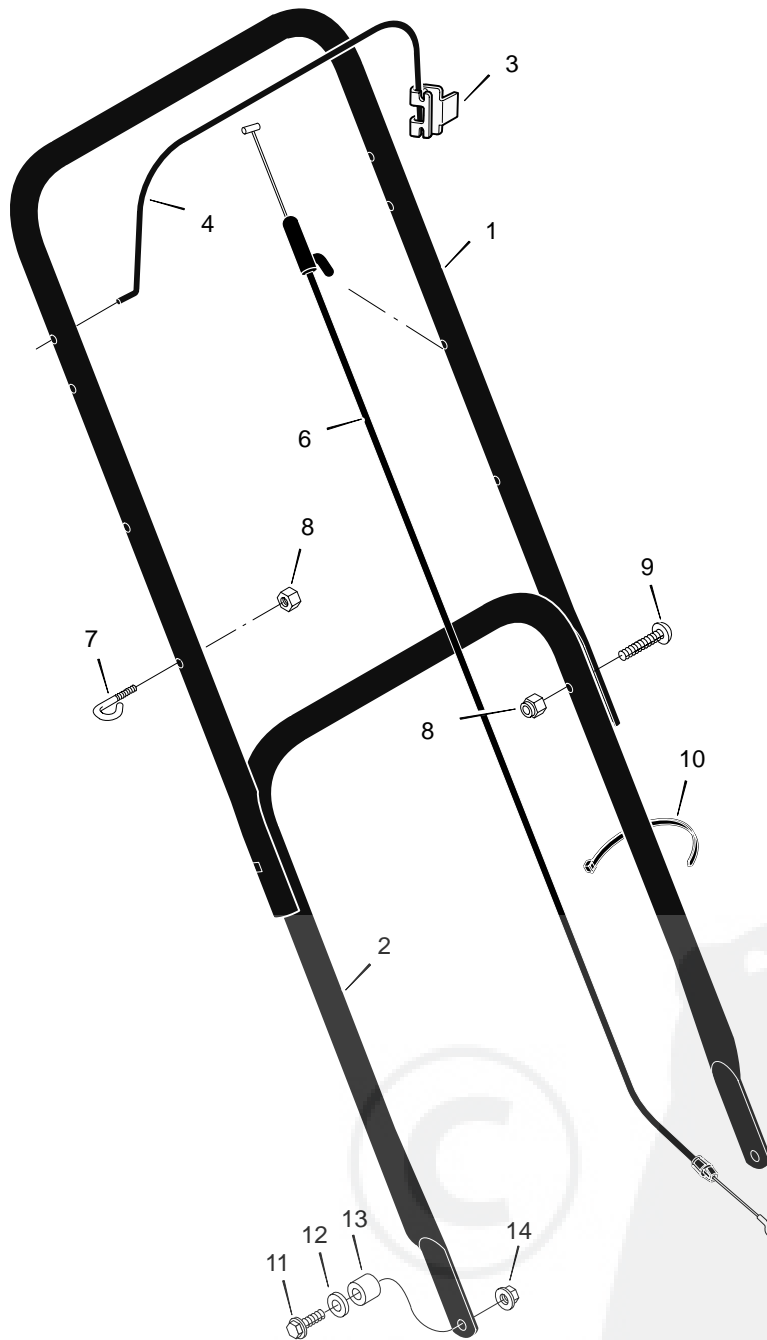

1	Engine *	*	8	Extension, Rear	672750E701	16	Blade – 20"	672814E701
2	Housing	776006	9	Deflector, Rear	671912	17	Washer, Blade	17x137
3	Bolt, Engine	25x6	10	Bolt	1x121	18	Washer	17x124
4	Bolt, Axle	9x10	11	Washer	17x37 Z	19	Bolt	1x142
5	Wheel and Tire	672788	13	Locknut	15x116	20	Locknut	15x68
6	Washer	10851 Z	14	Deflector, Chute	671929	-	Book, Instruction	F-99446
7	Screw	26x245	15	Blade Adapter	71056			

1	Handle, Upper (Gray)	672665E724	6	Engine Stop Cable	672556	11	Bolt	1x111
2	Handle, Lower (Gray)	671946E724	7	Guide, Rope	43956	12	Washer	10851 Z
3	Bracket, Stop Lever	43628 BC	8	Locknut	15x116	13	Spacer	671914
4	Lever, Stop	671924E700	9	Screw	3x136	14	Nut	15x84
			10	Fastener, Cable	71372			