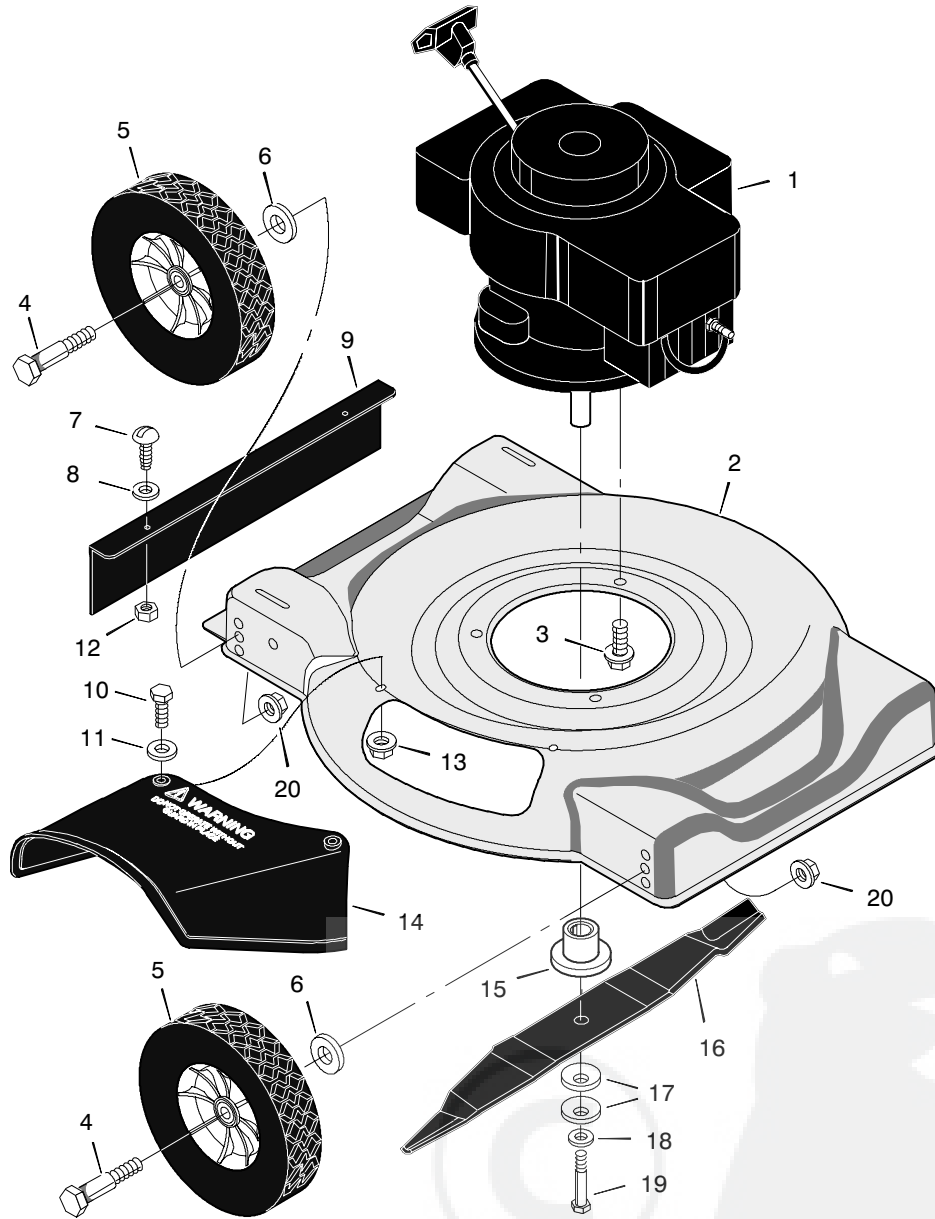

20101x78A

1	Engine *	*	10	Bolt	1x121	19	Bolt	1x142
2	Housing	776006	11	Washer	17x37Z	20	Locknut	15x68
3	Bolt, Engine	25x6	12	Nut	15x102	-	Book, Instruction	F- 97477
4	Bolt, Axle	9x10	13	Locknut	15x116			
5	Wheel and Tire	20270	14	Deflector, Chute	671929			
6	Washer	10851Z	15	Blade Adapter	71056			
7	Screw	4x21	16	Blade - 20"	42785E701			
8	Washer	17x38Z	17	Washer, Blade	17x137			
9	Deflector, Rear	671912	18	Washer	17x124			

20101x78A

1	Handle, Upper (Black)	671918E701	6	Engine Stop Cable	671947	11	Bolt	1x111
2	Handle, Lower (Black)	671946E701	7	Guide, Rope	43956	12	Washer	10851 Z
3	Bracket, Stop Lever	43628 BC	8	Locknut	15x116	13	Spacer	671914
4	Lever, Stop	671924E700	9	Screw	3x136	14	Nut	15x84
5	Screw	26x220	10	Fastener, Cable	71372			