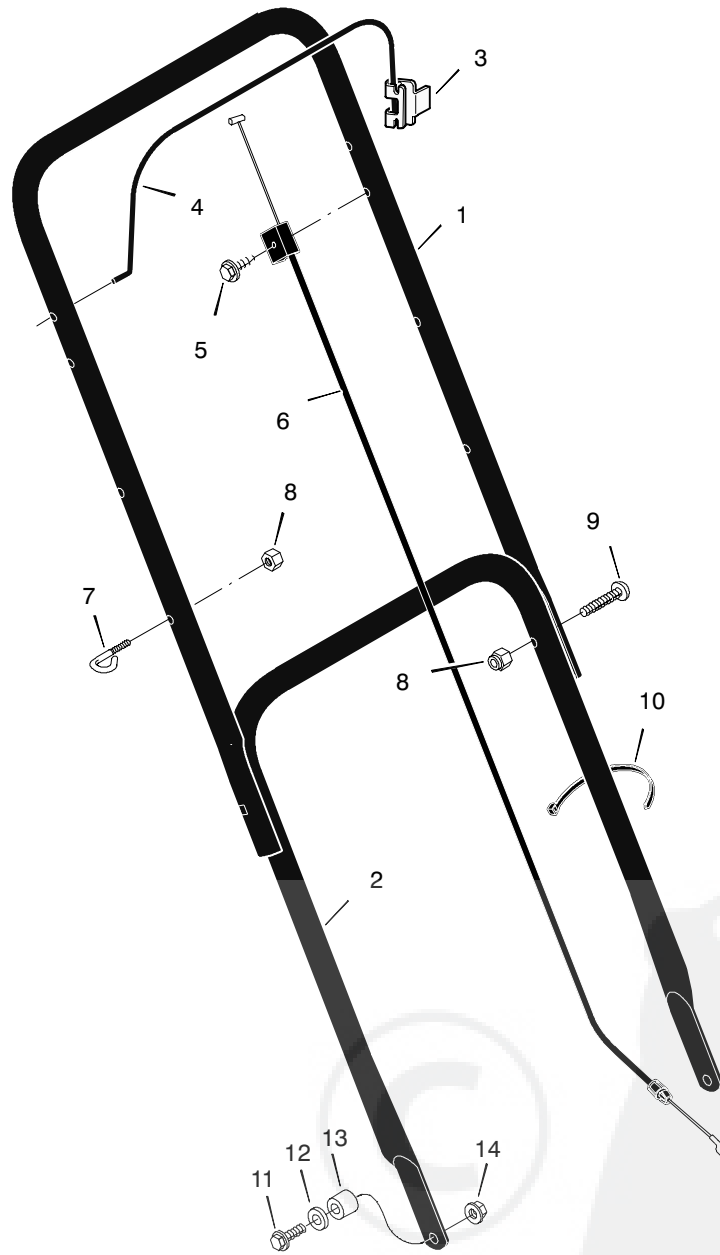

20101x78A

1	Engine *	*	10	Bolt	1x121	19	Bolt	1x142
2	Housing	776006	11	Washer	17x37Z	20	Locknut	15x68
3	Bolt, Engine	25x6	12	Nut	15x102	-	Book, Instruction	F- 97477
4	Bolt, Axle	9x10	13	Locknut	15x116			
5	Wheel and Tire	20270	14	Deflector, Chute	671929			
6	Washer	10851Z	15	Blade Adapter	71056			
7	Screw	4x21	16	Blade - 20"	42785E701			
8	Washer	17x38Z	17	Washer, Blade	17x137			
9	Deflector, Rear	671912	18	Washer	17x124			

20101x78A

1	Handle, Upper (Black)	671918E701	6	Engine Stop Cable	671947	11	Bolt	1x111
2	Handle, Lower (Black)	671946E701	7	Guide, Rope	43956	12	Washer	10851 Z
3	Bracket, Stop Lever	43628 BC	8	Locknut	15x116	13	Spacer	671914
4	Lever, Stop	671924E700	9	Screw	3x136	14	Nut	15x84
5	Screw	26x220	10	Fastener, Cable	71372			