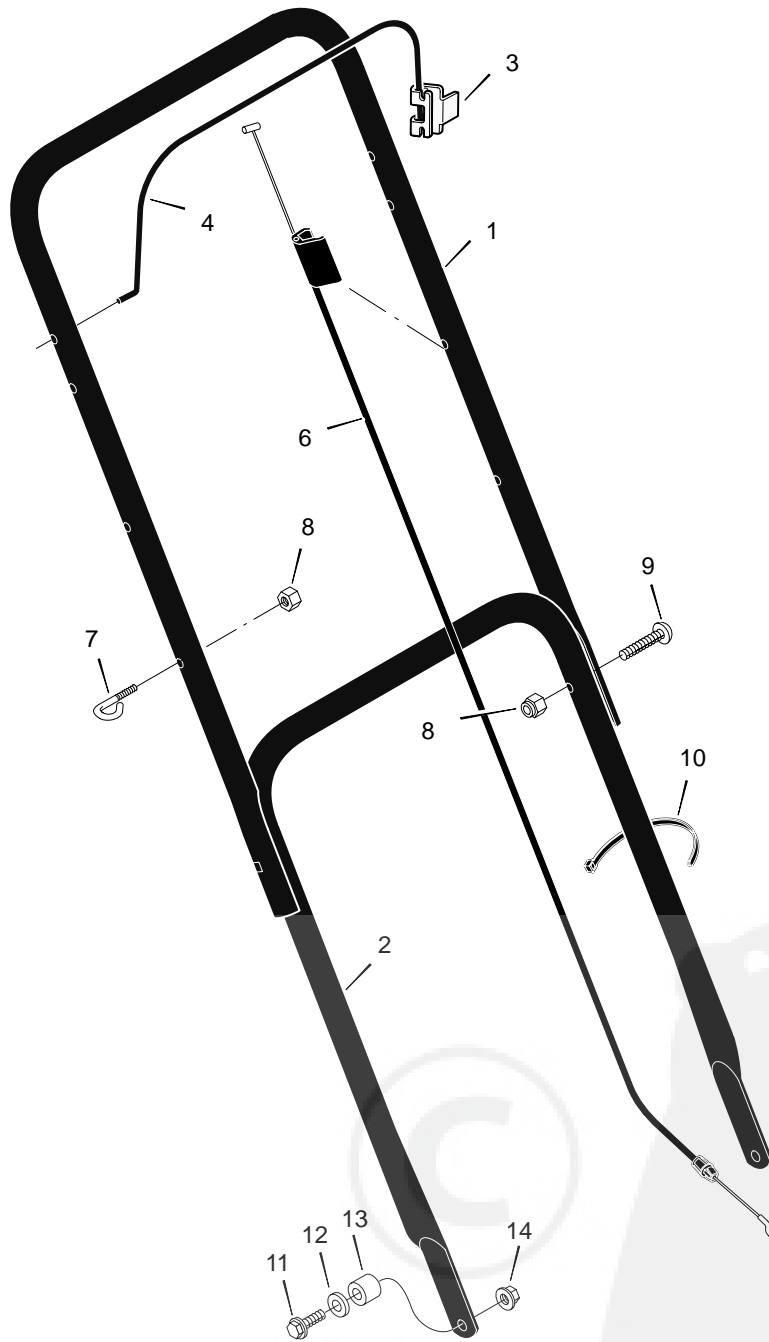

1	Engine	—	9	Deflector, Rear	671912	16	Blade – 20"	672814E701
2	Housing	7950007	10	Bolt	1x121	17	Washer, Blade	710210
3	Bolt, Engine	710265	11	Washer	710256	18	Washer	710207
4	Bolt, Axle	9x10	12	Screw	710271	19	Bolt	710163
5	Wheel and Tire	672789	13	Locknut	710203	20	Locknut	45171
6	Washer	996416	14	Deflector, Chute	671929	21	Washer	17x191
7	Screw	26x235	15	Blade Adapter	71056	–	Book, Instruction	F-000421M
8	Extension, Rear	672750E701						

1	Handle, Upper (Gray)	1101023	7	Guide, Rope	43956	11	Bolt	710082
2	Handle, Lower (Gray)	1101022	8	Locknut	710203	12	Washer	996416
3	Bracket, Stop Lever	43628BZ	9	Screw	3x136	13	Spacer	671914
4	Lever, Stop	671924-860	10	Fastener, Cable	71372	14	Nut	710140
6	Engine Stop Cable	672836						