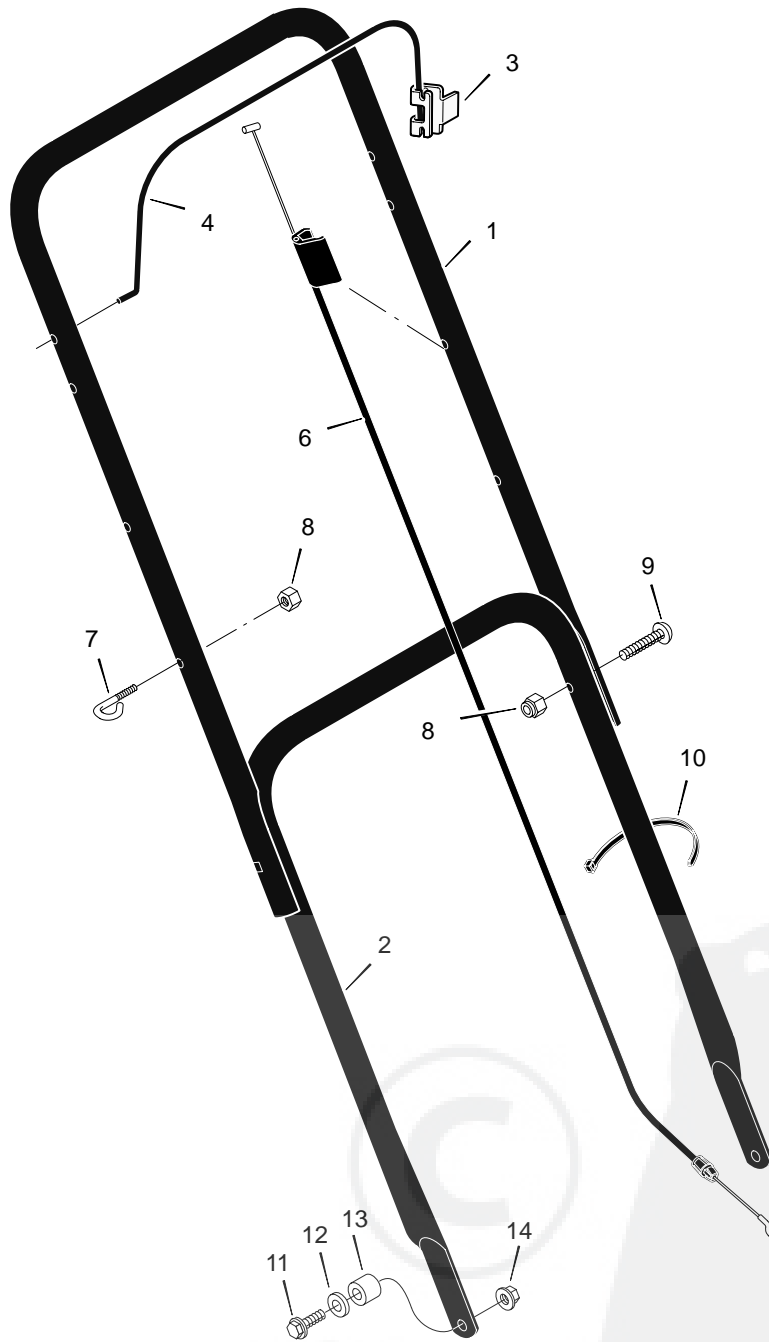

1	Engine	—	9	Deflector, Rear	671912	16	Blade – 20"	672814E701
2	Housing	7950007	10	Bolt	1x121	17	Washer, Blade	710210
3	Bolt, Engine	710265	11	Washer	710256	18	Washer	710207
4	Bolt, Axle	9x10	12	Screw	710271	19	Bolt	710163
5	Wheel and Tire	672788	13	Locknut	710203	20	Locknut	45171
6	Washer	996416	14	Deflector, Chute	671929	21	Washer	17x191
7	Screw	26x235	15	Blade Adapter	71056	–	Book, Instruction	F-000422M
8	Extension, Rear	672750E701						

1	Handle, Upper (Black)	672913	7	Guide, Rope	43956	11	Bolt	710082
2	Handle, Lower (Black)	672912	8	Locknut	710203	12	Washer	996416
3	Bracket, Stop Lever	43628 BC	9	Screw	3x136	13	Spacer	671914
4	Lever, Stop	671924-860	10	Fastener, Cable	71372	14	Nut	710140
6	Engine Stop Cable	672836						