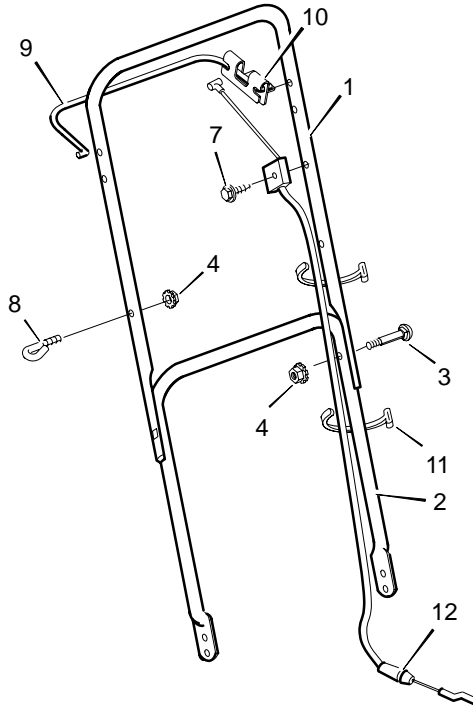

MODEL 20221x29A

MODEL 20221x29A

| KEY NO. | DESCRIPTION | 20" PART NO. |
|---------|---------------------------------|--------------|
| 1 | Engine * | _____ |
| 2 | Housing, For Non-Folding Handle | 70120A |
| 3 | Bolt, Axle | 9x10 |
| 4 | Wheel and Tire # | _____ |
| 5 | Washer | 10851 Z |
| 6 | Locknut, Flange | 15x68 |
| 7 | Bolt, Engine | 25x6 |
| 8 | Blade | 42785E701 |
| 9 | Washer, Belleville | 17x137 |
| 10 | Washer | 17x124 |
| 11 | Bolt, Hex | 1x142 |
| 12 | Adapter, Blade | 71056 |
| 13 | Deflector, Chute | 42919 |
| 14 | Push-On Cap | 28x42 |
| 15 | Spring | 166x5 |
| 16 | Pin, Pivot | 215x11 Z |
| 17 | Extension, Rear | 71746E701 |
| 18 | Deflector, Rear | 71797 |
| 20 | Pin | 71800 Z |
| 21 | Screw | 26x274 |
| 24 | Bolt, Hex | 1x85 |
| 25 | Washer | 18x31 |
| 26 | Locknut, Flange | 15x68 |
| 28 | Hub Cap – Optional | 20107 |

| KEY NO. | DESCRIPTION | PART NO. |
|---------|------------------------------|-----------|
| 1 | Handle, Upper – Straight | 43838E701 |
| 2 | Handle, Lower | 71151E701 |
| 3 | Screw | 3x136 |
| 4 | Locknut | 15x116 |
| 7 | Screw | 26x220 |
| 8 | Guide, Rope | 43956 |
| 9 | Engine Stop Lever – Straight | 43786E700 |
| 10 | Bracket, Stop Lever | 43628 BC |
| 11 | Fastener, Cable | 71372 |
| 12 | Engine Stop Cable | 43824 |