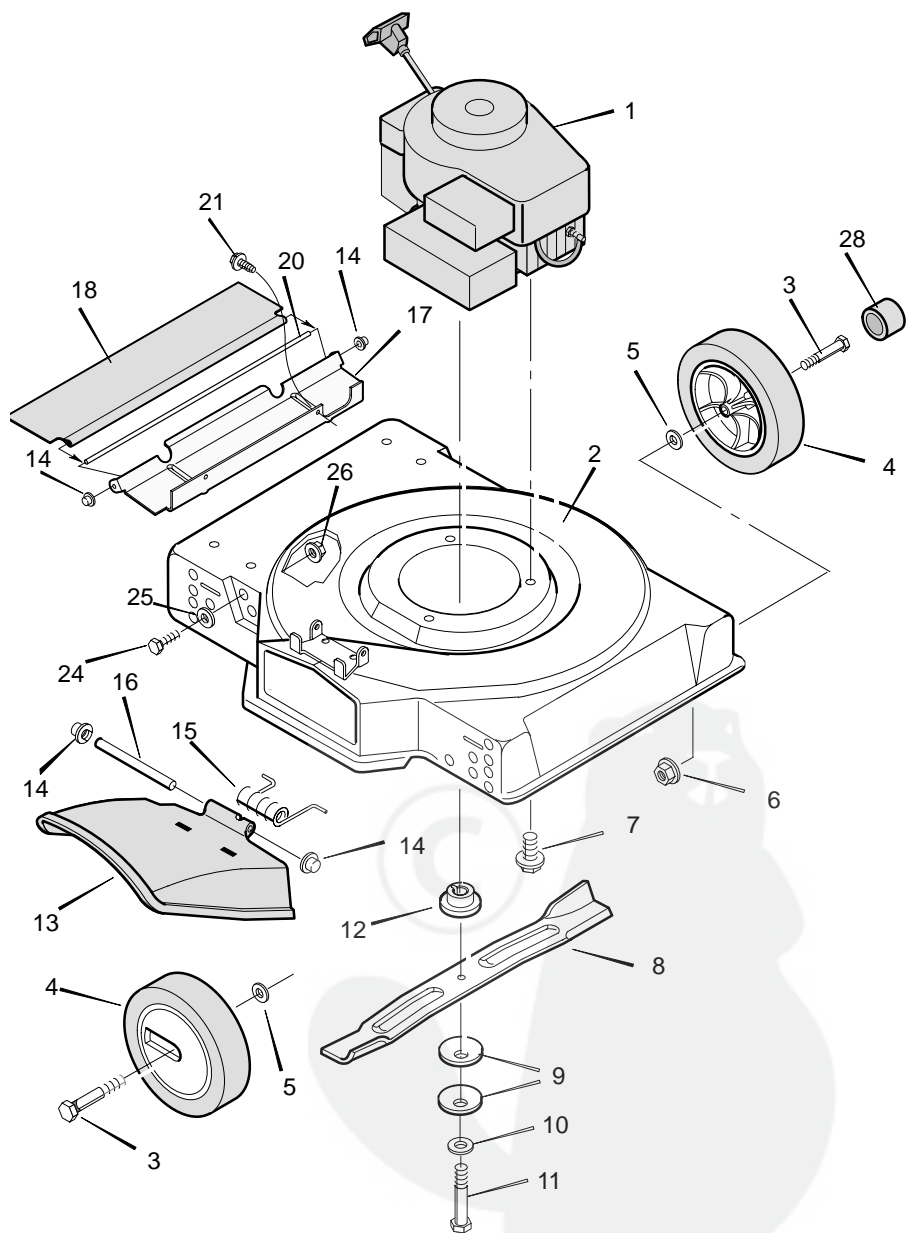

MODEL 20221x29A

MODEL 20221x29A

| KEY NO. | DESCRIPTION | 20" PART NO. |
|---------|---------------------------------|--------------|
| 1 | Engine * | _____ |
| 2 | Housing, For Non-Folding Handle | 70120A |
| 3 | Bolt, Axle | 9x10 |
| 4 | Wheel and Tire # | _____ |
| 5 | Washer | 10851 Z |
| 6 | Locknut, Flange | 15x68 |
| 7 | Bolt, Engine | 25x6 |
| 8 | Blade | 42785E701 |
| 9 | Washer, Belleville | 17x137 |
| 10 | Washer | 17x124 |
| 11 | Bolt, Hex | 1x142 |
| 12 | Adapter, Blade | 71056 |
| 13 | Deflector, Chute | 42919 |
| 14 | Push-On Cap | 28x42 |
| 15 | Spring | 166x5 |
| 16 | Pin, Pivot | 215x11 Z |
| 17 | Extension, Rear | 71746E701 |
| 18 | Deflector, Rear | 71797 |
| 20 | Pin | 71800 Z |
| 21 | Screw | 26x274 |
| 24 | Bolt, Hex | 1x85 |
| 25 | Washer | 18x31 |
| 26 | Locknut, Flange | 15x68 |
| 28 | Hub Cap – Optional | 20107 |

| KEY NO. | DESCRIPTION | PART NO. |
|---------|------------------------------|-----------|
| 1 | Handle, Upper – Straight | 43838E701 |
| 2 | Handle, Lower | 71151E701 |
| 3 | Screw | 3x136 |
| 4 | Locknut | 15x116 |
| 7 | Screw | 26x220 |
| 8 | Guide, Rope | 43956 |
| 9 | Engine Stop Lever – Straight | 43786E700 |
| 10 | Bracket, Stop Lever | 43628 BC |
| 11 | Fastener, Cable | 71372 |
| 12 | Engine Stop Cable | 43824 |