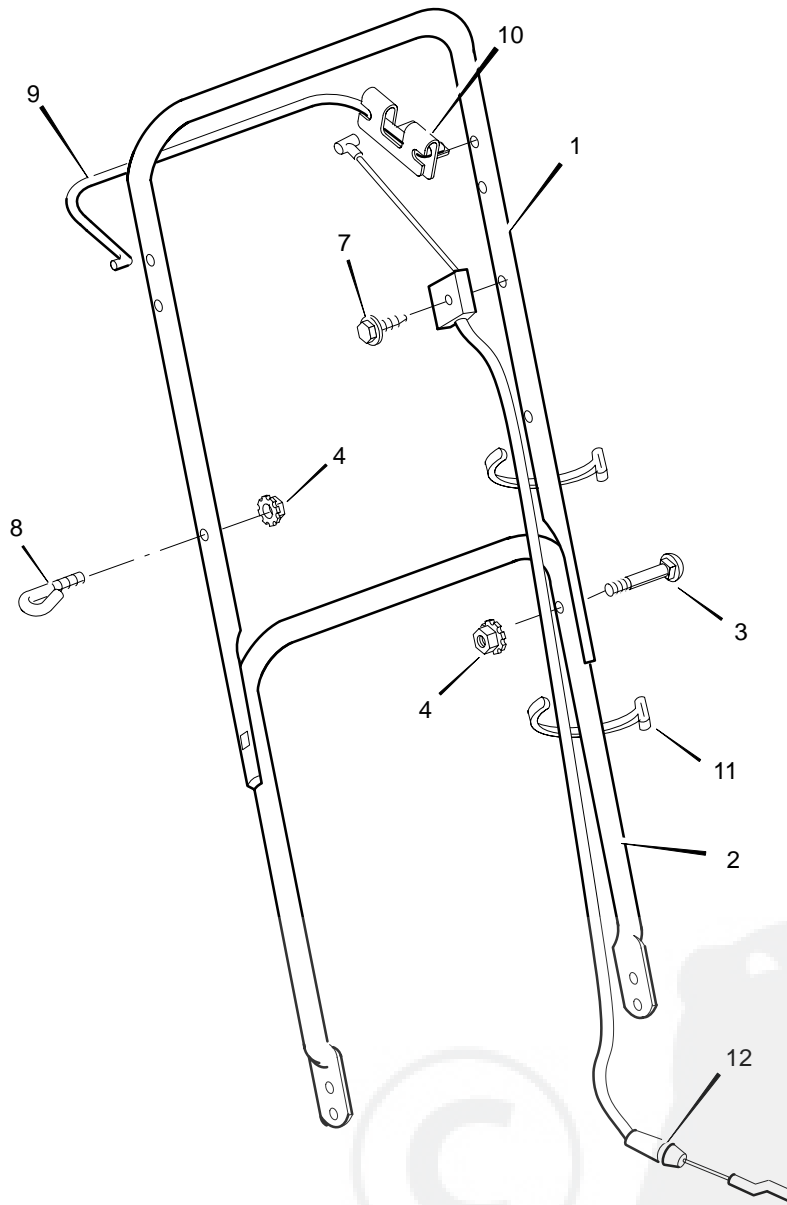

Key No.	Description	Part No.	Key No.	Description	Part No.	Key No.	Description	Part No.
1	Engine *	—	9	Washer, Belleville	17x137	17	Extension, Rear	71746E701
2	Housing	70120A	10	Washer	17x124	18	Deflector, Rear	71797
3	Bolt, Axle	9x10	11	Bolt, Hex	1x142	20	Pin	71800 Z
4	Wheel and Tire	71597	12	Adapter, Blade	71056	21	Screw	26x274
5	Washer	10851 Z	13	Deflector, Chute	42919	24	Bolt, Hex	1x85
6	Locknut, Flange	15x68	14	Push-On Cap	28x42	25	Washer	18x31
7	Bolt, Engine	25x6	15	Spring	166x5	26	Locknut, Flange	15x68
8	Blade	42785E701	16	Pin, Pivot	215x11 Z			

* Parts are available from a Authorized Engine Service Center. See "Engines, Gasoline" or "Gasoline Engines" in the classified pages of the telephone directory

MODEL 20221x50A

REPAIR PARTS

Key No.	Description	Part No.	Key No.	Description	Part No.	Key No.	Description	Part No.
1	Handle, Upper	43838E724	7	Screw	26x220	10	Bracket, Stop Lever	43628 BC
2	Handle, Lower	71151E724	8	Guide, Rope	43956	11	Fastener, Cable	71372
3	Screw	3x136	9	Lever, Engine Stop	43786E700	12	Engine Stop Cable	671947
4	Locknut	15x116						