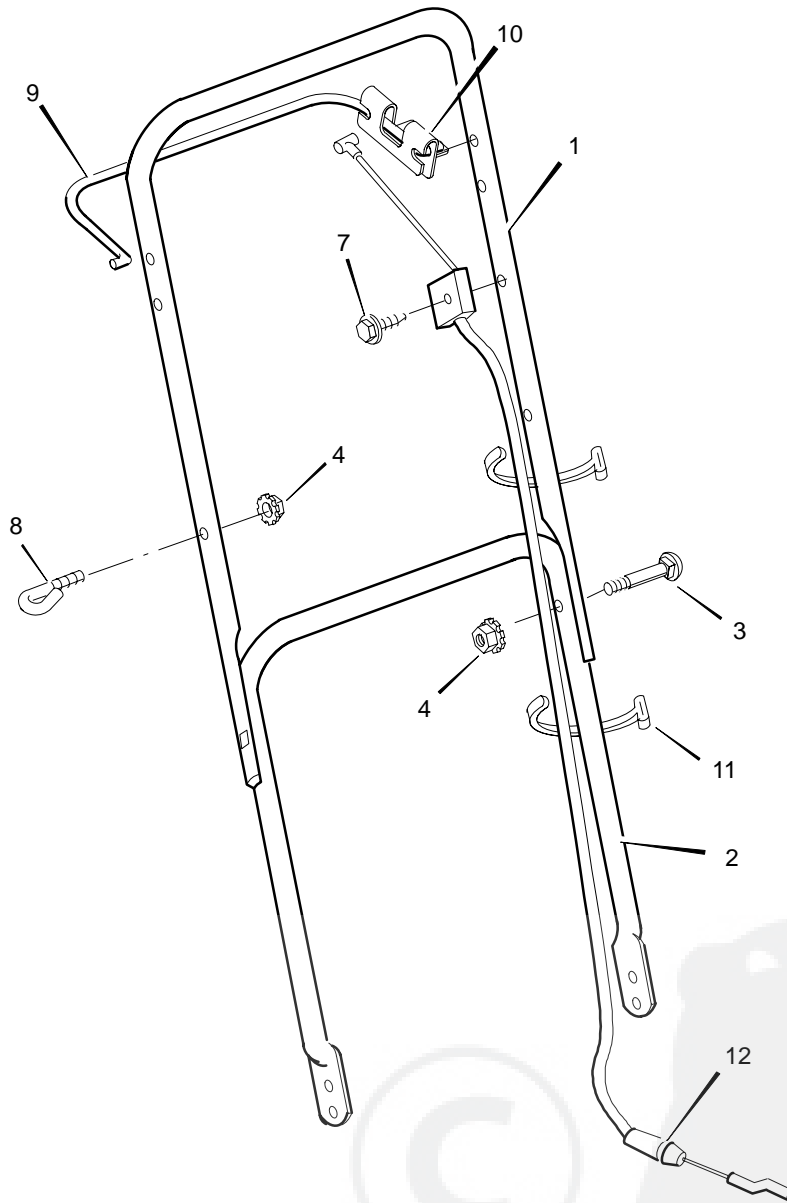

Key No.	Description	Part No.	Key No.	Description	Part No.	Key No.	Description	Part No.
1	Engine *	—	9	Washer, Belleville	17x137	17	Extension, Rear	71746E701
2	Housing	70120A	10	Washer	17x124	18	Deflector, Rear	71797
3	Bolt, Axle	9x10	11	Bolt, Hex	1x142	20	Pin	71800 Z
4	Wheel and Tire	20270	12	Adapter, Blade	71056	21	Screw	26x274
5	Washer	10851 Z	13	Deflector, Chute	42919	24	Bolt, Hex	1x85
6	Locknut, Flange	15x68	14	Push-On Cap	28x42	25	Washer	18x31
7	Bolt, Engine	25x6	15	Spring	166x5	26	Locknut, Flange	15x68
8	Blade	42785E701	16	Pin, Pivot	215x11 Z			

\* Parts are available from a Authorized Engine Service Center. See "Engines, Gasoline" or "Gasoline Engines" in the classified pages of the telephone directory

Key No.	Description	Part No.	Key No.	Description	Part No.	Key No.	Description	Part No.
1	Handle, Upper	43838E701	7	Screw	26x220	10	Bracket, Stop Lever	43628 BC
2	Handle, Lower	71151E701	8	Guide, Rope	43956	11	Fastener, Cable	71372
3	Screw	3x136	9	Lever, Engine Stop	43786E700	12	Engine Stop Cable	671947
4	Locknut	15x116						