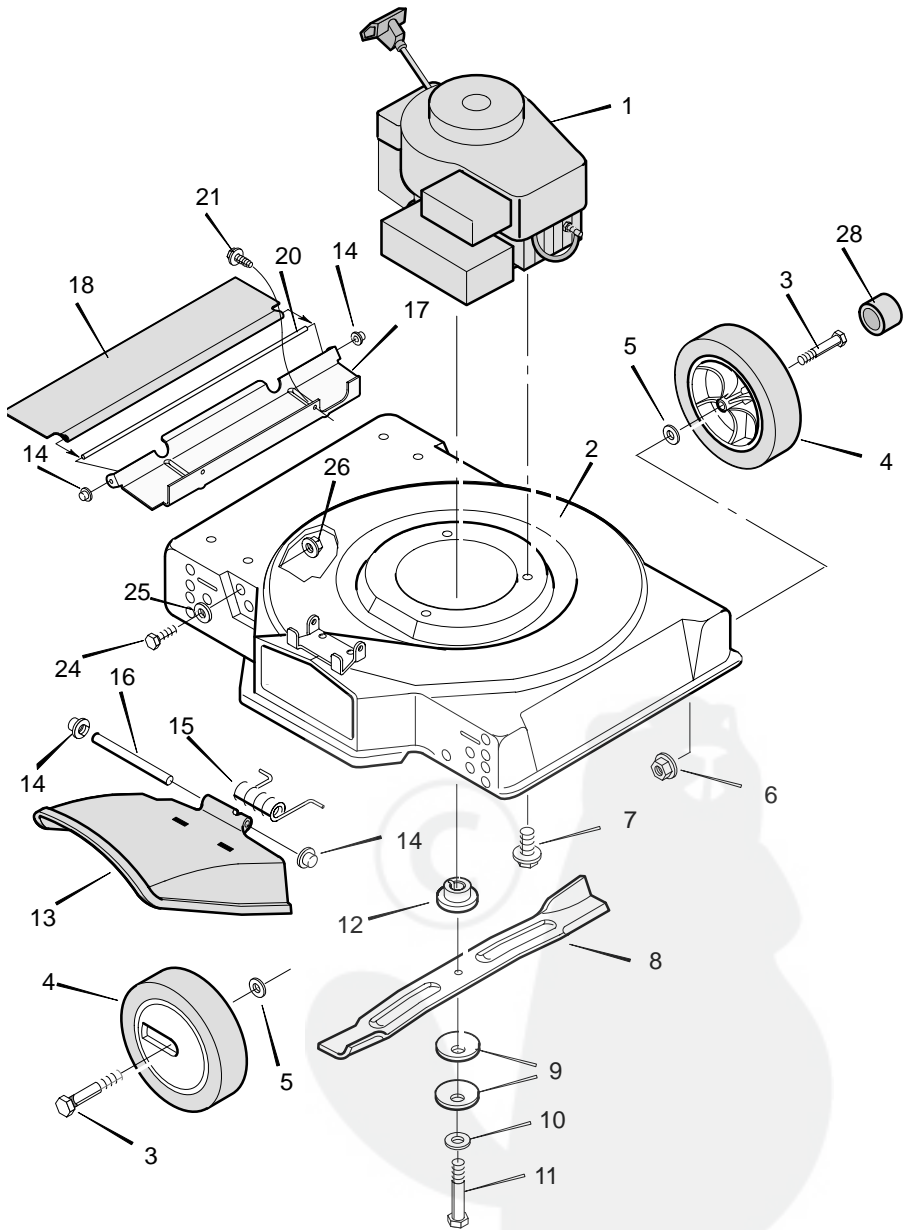

MODEL 20221x66A

MODEL 20221x66A

KEY NO.	DESCRIPTION	20" PART NO.
1	Engine *	_____
2	Housing, For Non-Folding Handle	70120A
3	Bolt, Axle	9x10
4	Wheel and Tire #	_____
5	Washer	10851 Z
6	Locknut, Flange	15x68
7	Bolt, Engine	25x6
8	Blade	42785E701
9	Washer, Belleville	17x137
10	Washer	17x124
11	Bolt, Hex	1x142
12	Adapter, Blade	71056
13	Deflector, Chute	42919
14	Push-On Cap	28x42
15	Spring	166x5
16	Pin, Pivot	215x11 Z
17	Extension, Rear	71746E701
18	Deflector, Rear	71797
20	Pin	71800 Z
21	Screw	26x274
24	Bolt, Hex	1x85
25	Washer	18x31
26	Locknut, Flange	15x68
28	Hub Cap – Optional	20107

* Parts are available from an Authorized Service Center. See “Engines, Gasoline” or “Gasoline Engines” in the yellow pages of the telephone directory.

See the “Wheel And Tire Parts List” page.

MODEL 20221x66A

KEY NO.	DESCRIPTION	PART NO.
1	Handle, Upper – Straight	43838E701
2	Handle, Lower	71151E701
3	Screw	3x136
4	Locknut	15x116
7	Screw	26x220
8	Guide, Rope	43956
9	Engine Stop Lever – Straight	43786E700
10	Bracket, Stop Lever	43628 BC
11	Fastener, Cable	71372
12	Engine Stop Cable	43824

MODEL 20221x66A

LOOK AT THE ILLUSTRATIONS. SELECT THE WHEEL AND TIRE YOU WANT AND ORDER FROM THE FOLLOWING CHART.

WHEEL SIZE & TYPE	A	B	C	D	E	F	G	H
6-inch Plastic, White	---	---	42174	---	---	---	---	---
7-inch Plastic, White	---	71148	20270	42172	---	---	---	---
7-inch Plastic, Gray	---	71596	71597	---	---	---	---	---
8-inch Plastic, White	20104	---	20271	42173	20105	43618	---	---
8-inch Plastic, Gray	71598	---	---	71599	71600	71132	---	---
8-inch Metal, White	43273	---	43414	---	43274	---	---	---
8-inch Ball Bearings, White	---	---	---	---	---	43724	---	---
8-inch Ball Bearings, Gray	---	---	---	---	---	71134	---	---
14-inch Spoke	---	---	---	---	---	---	42666	---
16-inch Spoke	---	---	---	---	---	---	70106	70119