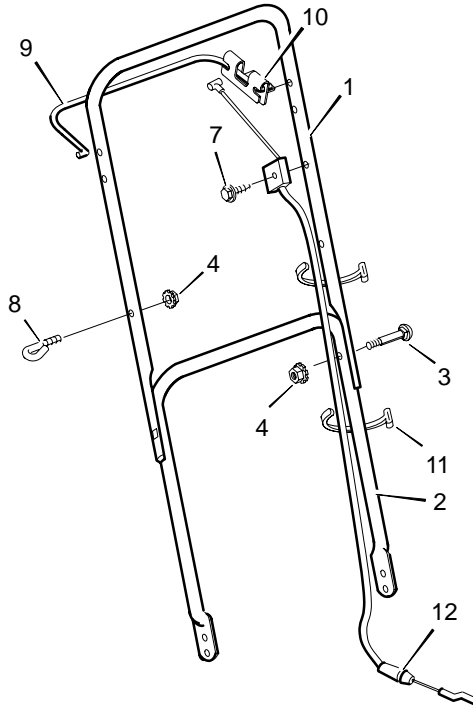

MODEL 20221x66A

MODEL 20221x66A

KEY NO.	DESCRIPTION	20" PART NO.
1	Engine *	_____
2	Housing, For Non-Folding Handle	70120A
3	Bolt, Axle	9x10
4	Wheel and Tire #	_____
5	Washer	10851 Z
6	Locknut, Flange	15x68
7	Bolt, Engine	25x6
8	Blade	42785E701
9	Washer, Belleville	17x137
10	Washer	17x124
11	Bolt, Hex	1x142
12	Adapter, Blade	71056
13	Deflector, Chute	42919
14	Push-On Cap	28x42
15	Spring	166x5
16	Pin, Pivot	215x11 Z
17	Extension, Rear	71746E701
18	Deflector, Rear	71797
20	Pin	71800 Z
21	Screw	26x274
24	Bolt, Hex	1x85
25	Washer	18x31
26	Locknut, Flange	15x68
28	Hub Cap – Optional	20107

* Parts are available from an Authorized Service Center. See “Engines, Gasoline” or “Gasoline Engines” in the yellow pages of the telephone directory.

See the “Wheel And Tire Parts List” page.

MODEL 20221x66A

KEY NO.	DESCRIPTION	PART NO.
1	Handle, Upper – Straight	43838E701
2	Handle, Lower	71151E701
3	Screw	3x136
4	Locknut	15x116
7	Screw	26x220
8	Guide, Rope	43956
9	Engine Stop Lever – Straight	43786E700
10	Bracket, Stop Lever	43628 BC
11	Fastener, Cable	71372
12	Engine Stop Cable	43824

MODEL 20221x66A

LOOK AT THE ILLUSTRATIONS. SELECT THE WHEEL AND TIRE YOU WANT AND ORDER FROM THE FOLLOWING CHART.

WHEEL SIZE & TYPE	A	B	C	D	E	F	G	H
6-inch Plastic, White	---	---	42174	---	---	---	---	---
7-inch Plastic, White	---	71148	20270	42172	---	---	---	---
7-inch Plastic, Gray	---	71596	71597	---	---	---	---	---
8-inch Plastic, White	20104	---	20271	42173	20105	43618	---	---
8-inch Plastic, Gray	71598	---	---	71599	71600	71132	---	---
8-inch Metal, White	43273	---	43414	---	43274	---	---	---
8-inch Ball Bearings, White	---	---	---	---	---	43724	---	---
8-inch Ball Bearings, Gray	---	---	---	---	---	71134	---	---
14-inch Spoke	---	---	---	---	---	---	42666	---
16-inch Spoke	---	---	---	---	---	---	70106	70119