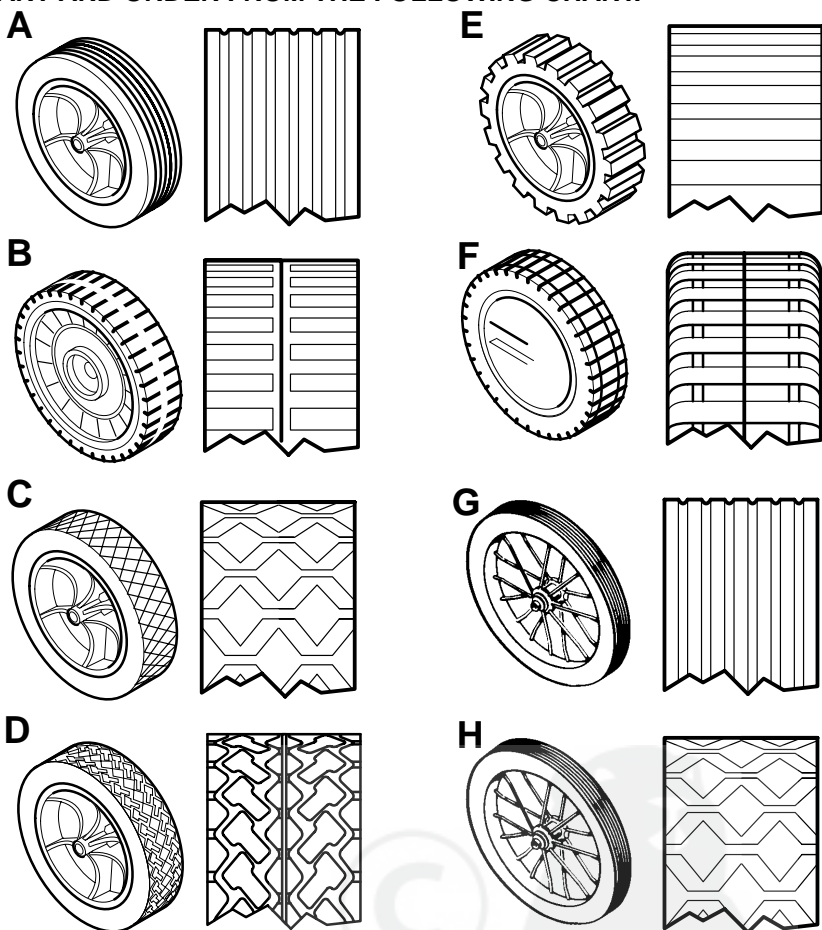

MODEL 20221x66A

MODEL 20221x66A

KEY NO.	DESCRIPTION	20" PART NO.
1	Engine *	_____
2	Housing, For Non-Folding Handle	70120A
3	Bolt, Axle	9x10
4	Wheel and Tire #	_____
5	Washer	10851 Z
6	Locknut, Flange	15x68
7	Bolt, Engine	25x6
8	Blade	42785E701
9	Washer, Belleville	17x137
10	Washer	17x124
11	Bolt, Hex	1x142
12	Adapter, Blade	71056
13	Deflector, Chute	42919
14	Push-On Cap	28x42
15	Spring	166x5
16	Pin, Pivot	215x11 Z
17	Extension, Rear	71746E701
18	Deflector, Rear	71797
20	Pin	71800 Z
21	Screw	26x274
24	Bolt, Hex	1x85
25	Washer	18x31
26	Locknut, Flange	15x68
28	Hub Cap – Optional	20107

* Parts are available from an Authorized Service Center. See “Engines, Gasoline” or “Gasoline Engines” in the yellow pages of the telephone directory.

See the “Wheel And Tire Parts List” page.

MODEL 20221x66A

KEY NO.	DESCRIPTION	PART NO.
1	Handle, Upper – Straight	43838E701
2	Handle, Lower	71151E701
3	Screw	3x136
4	Locknut	15x116
7	Screw	26x220
8	Guide, Rope	43956
9	Engine Stop Lever – Straight	43786E700
10	Bracket, Stop Lever	43628 BC
11	Fastener, Cable	71372
12	Engine Stop Cable	43824

MODEL 20221x66A

LOOK AT THE ILLUSTRATIONS. SELECT THE WHEEL AND TIRE YOU WANT AND ORDER FROM THE FOLLOWING CHART.

WHEEL SIZE & TYPE	A	B	C	D	E	F	G	H
6-inch Plastic, White	---	---	42174	---	---	---	---	---
7-inch Plastic, White	---	71148	20270	42172	---	---	---	---
7-inch Plastic, Gray	---	71596	71597	---	---	---	---	---
8-inch Plastic, White	20104	---	20271	42173	20105	43618	---	---
8-inch Plastic, Gray	71598	---	---	71599	71600	71132	---	---
8-inch Metal, White	43273	---	43414	---	43274	---	---	---
8-inch Ball Bearings, White	---	---	---	---	---	43724	---	---
8-inch Ball Bearings, Gray	---	---	---	---	---	71134	---	---
14-inch Spoke	---	---	---	---	---	---	42666	---
16-inch Spoke	---	---	---	---	---	---	70106	70119