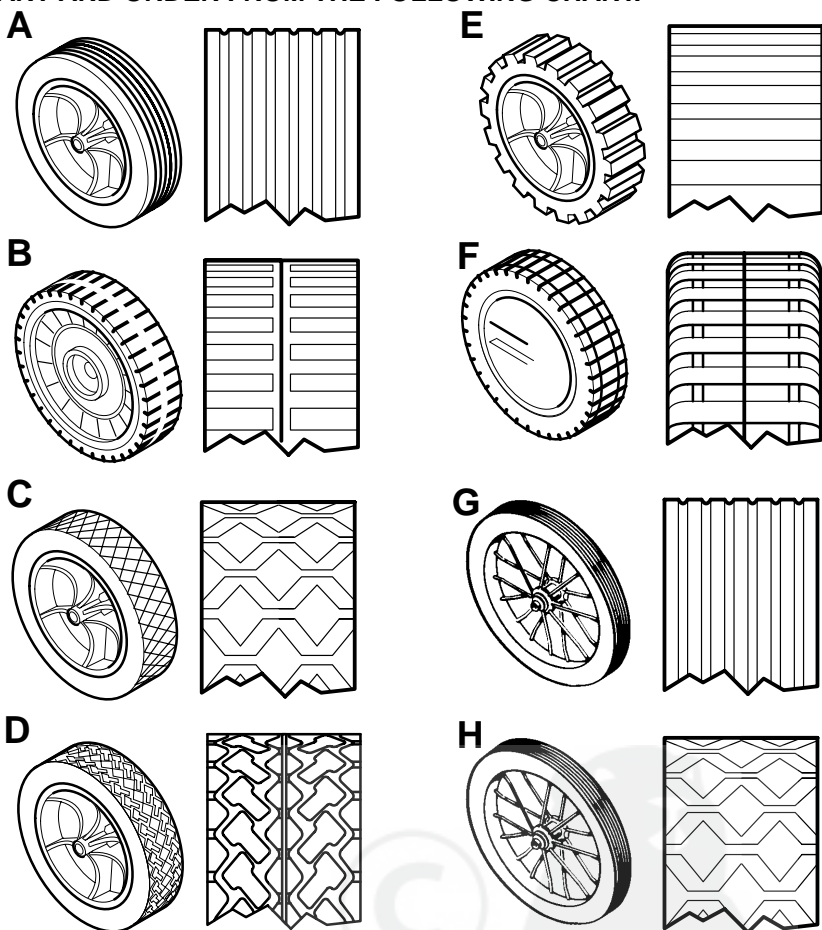

# MODEL 20223x19A

KEY NO.	DESCRIPTION	20" PART NO.
1	Engine *	_____
2	Housing, For Non-Folding Handle	70120A
3	Bolt, Axle	9x10
4	Wheel and Tire #	_____
5	Washer	10851 Z
6	Locknut, Flange	15x68
7	Bolt, Engine	25x6
8	Blade	42785E701
9	Washer, Belleville	17x137
10	Washer	17x124
11	Bolt, Hex	1x142
12	Adapter, Blade	71056
13	Deflector, Chute	42919
14	Push-On Cap	28x42
15	Spring	166x5
16	Pin, Pivot	215x11 Z
17	Extension, Rear	71746E701
18	Deflector, Rear	71797
20	Pin	71800 Z
21	Screw	26x274
24	Bolt, Hex	1x85
25	Washer	18x31
26	Locknut, Flange	15x68
28	Hub Cap – Optional	20107

# See the “Wheel And Tire Parts List” page.

# MODEL 20223x19A

KEY NO.	DESCRIPTION	PART NO.
1	Handle, Upper – Straight	43838E701
2	Handle, Lower	71151E701
3	Screw	3x136
4	Locknut	15x116
7	Screw	26x220
8	Guide, Rope	43956
9	Engine Stop Lever – Straight	43786E700
10	Bracket, Stop Lever	43628 BC
11	Fastener, Cable	71372
12	Engine Stop Cable	43822

# MODEL 20223x19A

LOOK AT THE ILLUSTRATIONS. SELECT THE WHEEL AND TIRE YOU WANT AND ORDER FROM THE FOLLOWING CHART.

WHEEL SIZE & TYPE	A	B	C	D	E	F	G	H
6-inch Plastic, White	---	---	42174	---	---	---	---	---
7-inch Plastic, White	---	71148	20270	42172	---	---	---	---
7-inch Plastic, Gray	---	71596	71597	---	---	---	---	---
8-inch Plastic, White	20104	---	20271	42173	20105	43618	---	---
8-inch Plastic, Gray	71598	---	---	71599	71600	71132	---	---
8-inch Metal, White	43273	---	43414	---	43274	---	---	---
8-inch Ball Bearings, White	---	---	---	---	---	43724	---	---
8-inch Ball Bearings, Gray	---	---	---	---	---	71134	---	---
14-inch Spoke	---	---	---	---	---	---	42666	---
16-inch Spoke	---	---	---	---	---	---	70106	70119