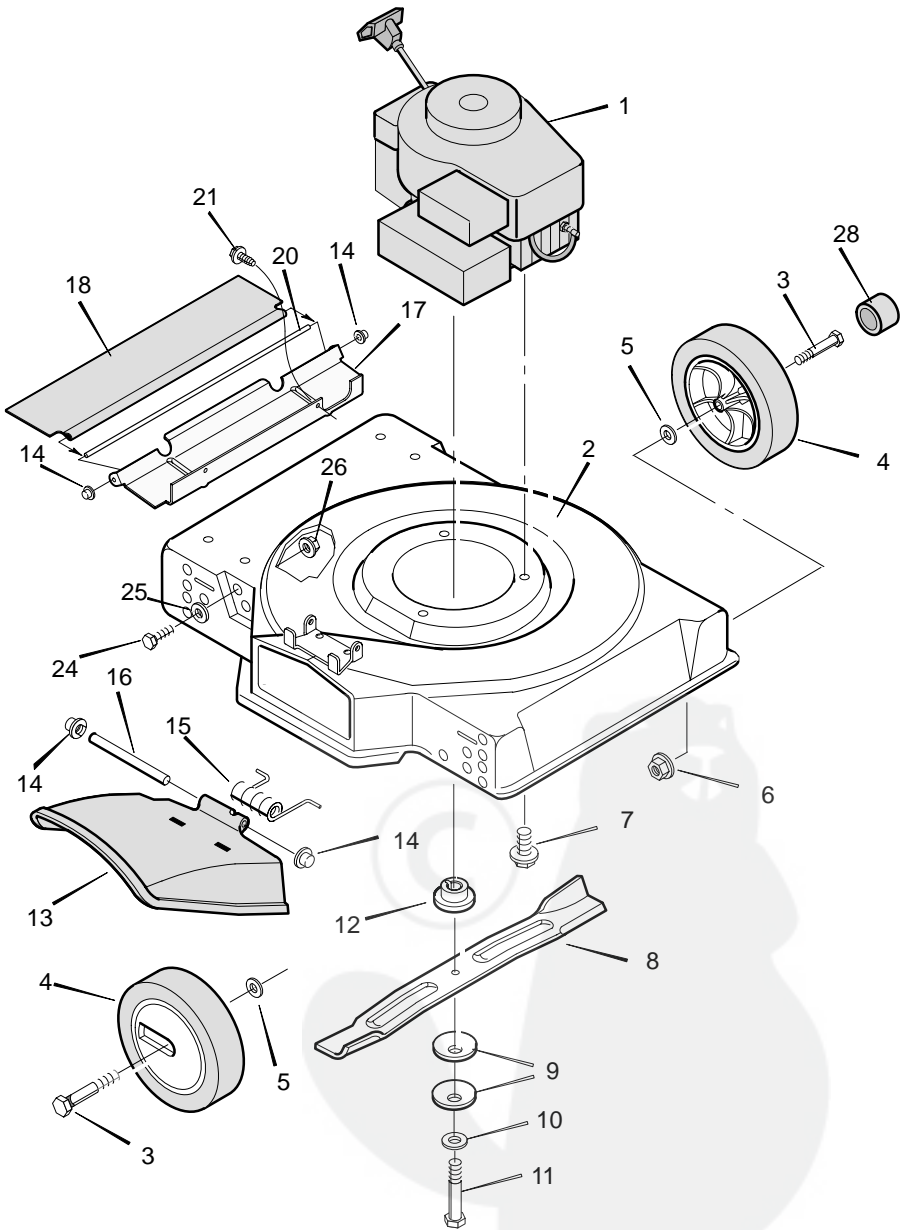

# MODEL 20223x19A

# MODEL 20223x19A

KEY NO.	DESCRIPTION	20" PART NO.
1	Engine *	_____
2	Housing, For Non-Folding Handle	70120A
3	Bolt, Axle	9x10
4	Wheel and Tire #	_____
5	Washer	10851 Z
6	Locknut, Flange	15x68
7	Bolt, Engine	25x6
8	Blade	42785E701
9	Washer, Belleville	17x137
10	Washer	17x124
11	Bolt, Hex	1x142
12	Adapter, Blade	71056
13	Deflector, Chute	42919
14	Push-On Cap	28x42
15	Spring	166x5
16	Pin, Pivot	215x11 Z
17	Extension, Rear	71746E701
18	Deflector, Rear	71797
20	Pin	71800 Z
21	Screw	26x274
24	Bolt, Hex	1x85
25	Washer	18x31
26	Locknut, Flange	15x68
28	Hub Cap – Optional	20107

# MODEL 20223x19A

KEY NO.	DESCRIPTION	PART NO.
1	Handle, Upper – Straight	43838E701
2	Handle, Lower	71151E701
3	Screw	3x136
4	Locknut	15x116
7	Screw	26x220
8	Guide, Rope	43956
9	Engine Stop Lever – Straight	43786E700
10	Bracket, Stop Lever	43628 BC
11	Fastener, Cable	71372
12	Engine Stop Cable	43822

# MODEL 20223x19A

LOOK AT THE ILLUSTRATIONS. SELECT THE WHEEL AND TIRE YOU WANT AND ORDER FROM THE FOLLOWING CHART.

WHEEL SIZE & TYPE	A	B	C	D	E	F	G	H
6-inch Plastic, White	---	---	42174	---	---	---	---	---
7-inch Plastic, White	---	71148	20270	42172	---	---	---	---
7-inch Plastic, Gray	---	71596	71597	---	---	---	---	---
8-inch Plastic, White	20104	---	20271	42173	20105	43618	---	---
8-inch Plastic, Gray	71598	---	---	71599	71600	71132	---	---
8-inch Metal, White	43273	---	43414	---	43274	---	---	---
8-inch Ball Bearings, White	---	---	---	---	---	43724	---	---
8-inch Ball Bearings, Gray	---	---	---	---	---	71134	---	---
14-inch Spoke	---	---	---	---	---	---	42666	---
16-inch Spoke	---	---	---	---	---	---	70106	70119