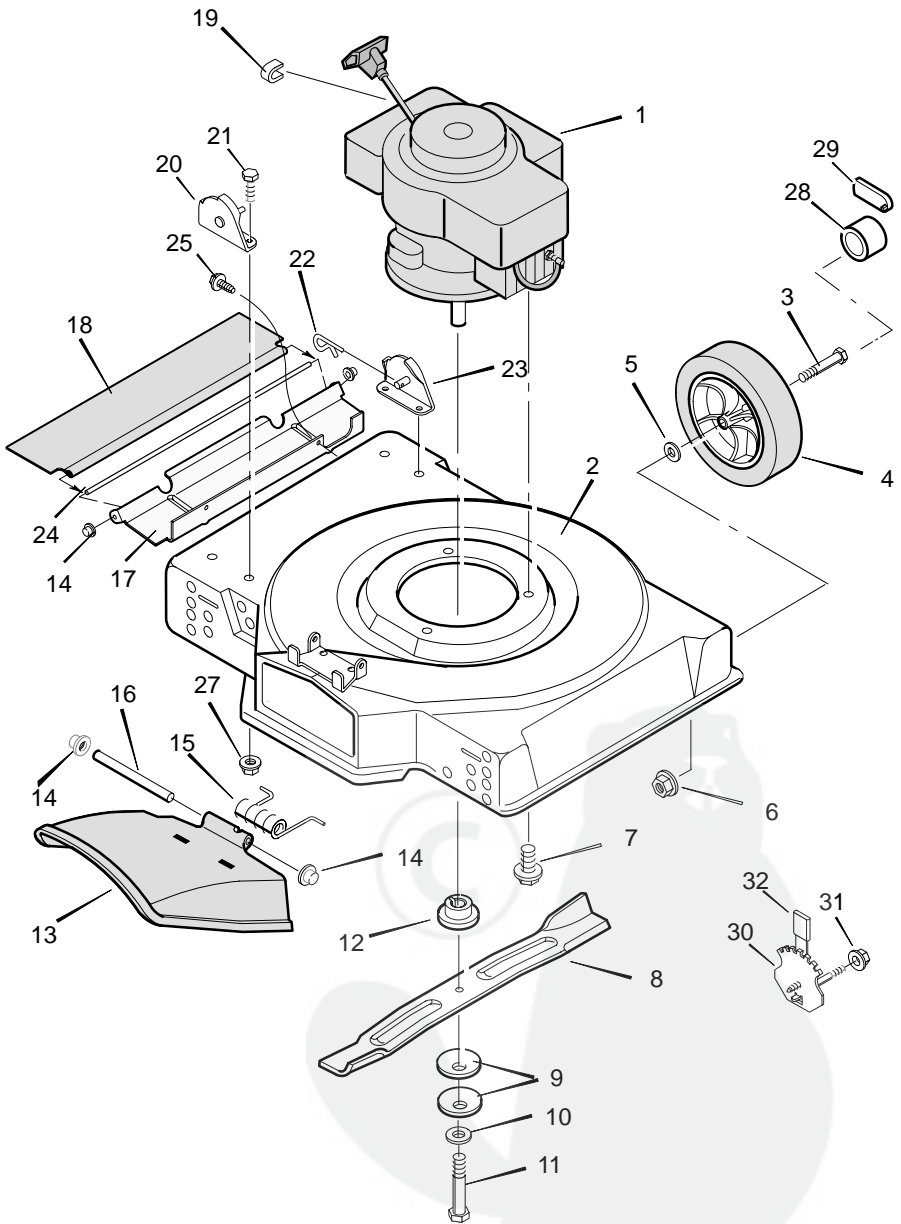

## Handle For Briggs Engine

KEY NO.	DESCRIPTION	PART NO.	KEY NO.	DESCRIPTION	PART NO.
1	Handle, Upper - Straight (Black)	43838E701	10	Washer	17x188
--	Handle, Upper - Straight (Gray)	43838E724	11	Screw	26x220
2	Handle, Lower (Black)	71151E701	12	Guide, Rope	43956
--	Handle, Lower (Gray)	71151E724	13	Engine Stop Lever - Straight	43793
3	Bolt	2x77	14	Bracket, Stop Lever	43628 BC
4	Knob, Plastic	71294	15	Fastener, Cable	71372
7	Locknut	15x116	16	Engine Stop Cable	43825
8	Screw	3x144	19	Screw	26x268
9	Throttle Control	71180	20	Clamp	42294

# MODEL 20255x19C

KEY NO.	DESCRIPTION	PART NO.
1	Engine ‡	_____
2	Housing	70123A
3	Bolt, Axle	9x10
4	Wheel and Tire #	_____
5	Washer	10851 Z
6	Locknut, Flange	15x68
7	Bolt, Engine	25x6
8	Blade	42785E701
9	Washer, Belleville	17x137
10	Washer	17x124
11	Bolt, Hex	1x142
12	Adapter, Blade	71056
13	Deflector, Chute	42919
14	Push-On Cap	28x42
15	Spring	166x5
16	Pin, Pivot	215x11 Z
17	Extension, Rear	71746E701
18	Deflector, Rear	71797
19	Stop, Rope	42189
20	Bracket, Right Handle	42712E701
21	Bolt	1x38
22	Pin, Hair	31x10
23	Bracket, Left Handle	42713E701
24	Pin	71800Z
25	Screw	26x274
27	Nut	15x82
28	Hub Cap – Optional	20107
29	Hub Cap – Optional (For 8x2 in. Ball Bearing Wheel)	43847
—	Hub Cap – Optional (For 8x2 in. Plastic Wheel)	43615
30	Adjuster, Height	401025
31	Locknut, Flange	15x84
32	Grip	43394
–	Book, Instruction	F-96491