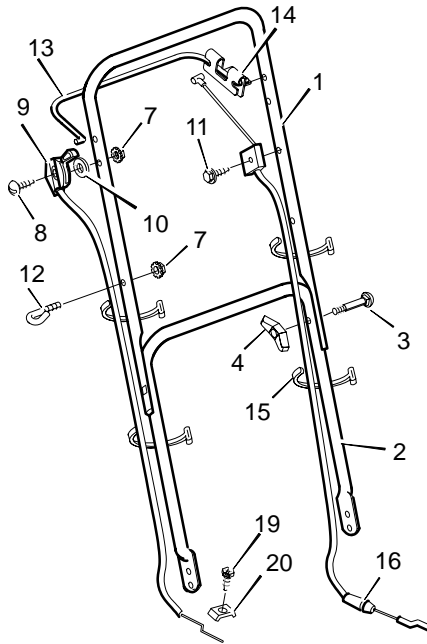

## Handle For Briggs Engine

KEY NO.	DESCRIPTION	PART NO.	KEY NO.	DESCRIPTION	PART NO.
1	Handle, Upper - Straight (Black)	43838E701	10	Washer	17x188
--	Handle, Upper - Straight (Gray)	43838E724	11	Screw	26x220
2	Handle, Lower (Black)	71151E701	12	Guide, Rope	43956
--	Handle, Lower (Gray)	71151E724	13	Engine Stop Lever - Straight	43793
3	Bolt	2x77	14	Bracket, Stop Lever	43628 BC
4	Knob, Plastic	71294	15	Fastener, Cable	71372
7	Locknut	15x116	16	Engine Stop Cable	43825
8	Screw	3x144	19	Screw	26x268
9	Throttle Control	71180	20	Clamp	42294

# MODEL 20255x19C

KEY NO.	DESCRIPTION	PART NO.
1	Engine ‡	_____
2	Housing	70123A
3	Bolt, Axle	9x10
4	Wheel and Tire #	_____
5	Washer	10851 Z
6	Locknut, Flange	15x68
7	Bolt, Engine	25x6
8	Blade	42785E701
9	Washer, Belleville	17x137
10	Washer	17x124
11	Bolt, Hex	1x142
12	Adapter, Blade	71056
13	Deflector, Chute	42919
14	Push-On Cap	28x42
15	Spring	166x5
16	Pin, Pivot	215x11 Z
17	Extension, Rear	71746E701
18	Deflector, Rear	71797
19	Stop, Rope	42189
20	Bracket, Right Handle	42712E701
21	Bolt	1x38
22	Pin, Hair	31x10
23	Bracket, Left Handle	42713E701
24	Pin	71800Z
25	Screw	26x274
27	Nut	15x82
28	Hub Cap – Optional	20107
29	Hub Cap – Optional (For 8x2 in. Ball Bearing Wheel)	43847
—	Hub Cap – Optional (For 8x2 in. Plastic Wheel)	43615
30	Adjuster, Height	401025
31	Locknut, Flange	15x84
32	Grip	43394
–	Book, Instruction	F-96491