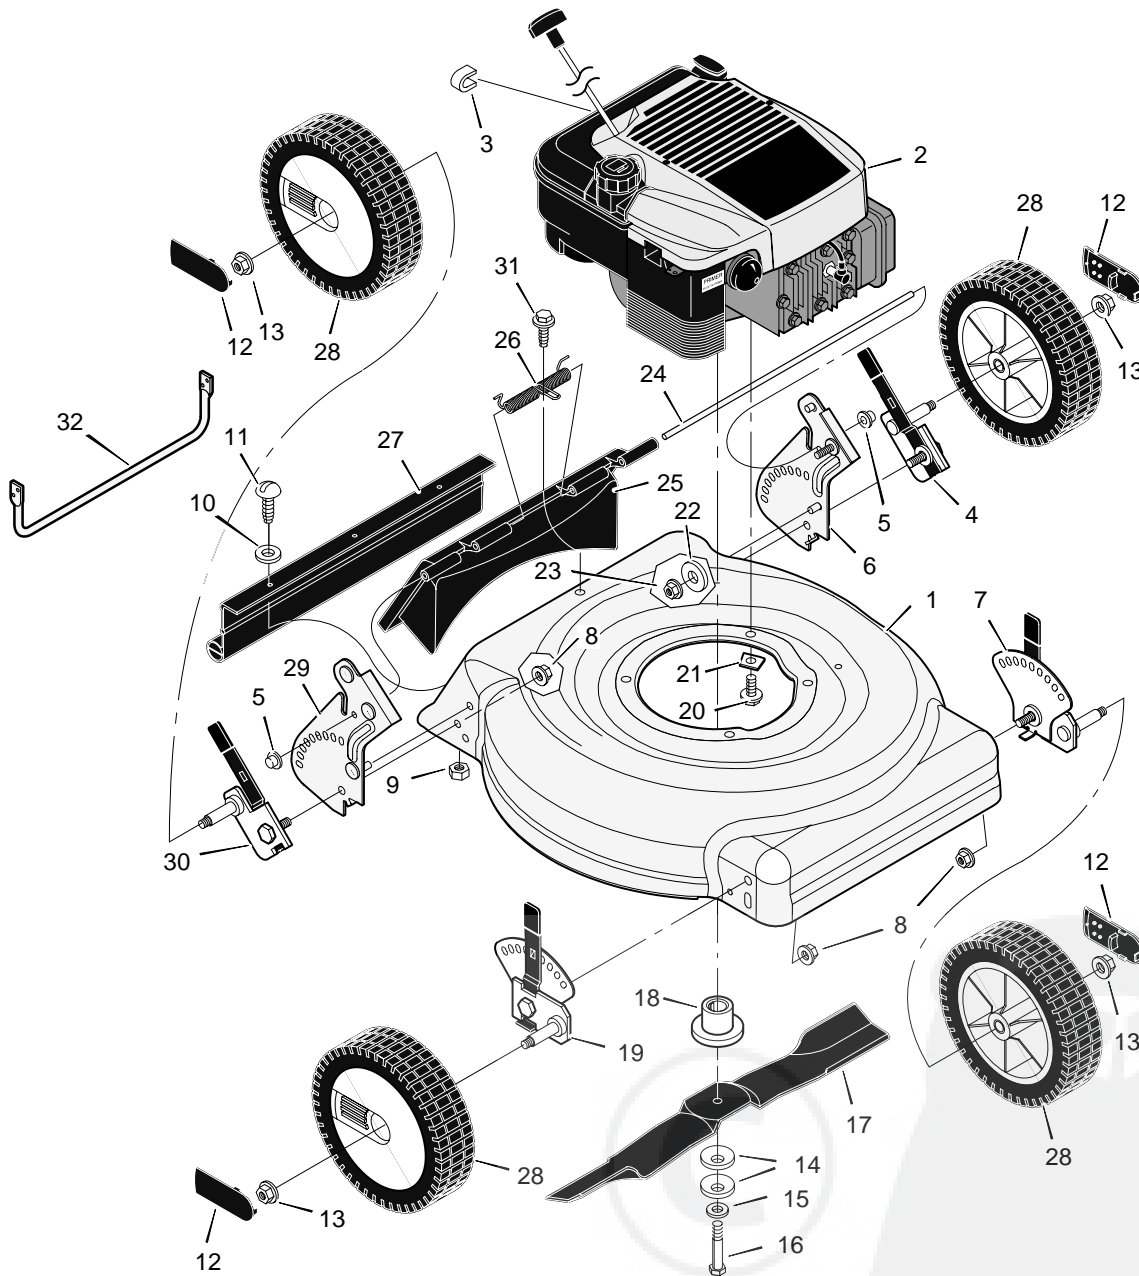

# MODEL 20405x50B

# REPAIR PARTS

1	Housing	776005	12	Hub Cap - Optional	672122	23	Nut, Flange	15x79
2	Engine *	*	13	Nut, Flange	15x84	24	Rod, Pivot	215x17 Z
3	Stop, Rope (Recoil-Start)	42189	14	Washer, Belleville	17x137	25	Door, Rear	672613
4	Adjuster, Left Height	671975	15	Washer	17x124	26	Spring	166x44
5	Push On Cap	28x49	16	Bolt	1x153	27	Deflector, Rear	671970
6	Bracket, Left Handle	671943	17	Blade	671921E701	28	Wheel	71132
7	Adjuster, Left Front Height	671973	18	Adapter, Blade	672503	29	Bracket, Right Handle	671944
8	Nut, Flange	15x68	19	Adjuster, Right Front Height	671972	30	Adjuster, Right Height	671974
9	Nut, Hex	15x102	20	Bolt, Engine	25x6	31	Screw	26x259
10	Washer	17x38	21	Support, Engine	671989	32	Guard, Rear	776036
11	Screw	4x21	22	Washer	17x146	--	Instruction Book	F-98414

# REPAIR PARTS

1	Handle, Upper (Gray)	671918E724	9	Throttle Control	672142	19	Screw	26x268
2	Handle, Lower (Gray)	671917E724	12	Guide, Rope	71530	20	Clamp	42294
3	Bolt	2x77	13	Engine Stop Lever	671924E700	21	Frame, Top	71592
4	Knob, Plastic	71294	14	Bracket, Stop Lever	43628 BC	22	Frame Assembly	672068
7	Locknut	15x116	15	Fastener, Cable	71372	23	Bag, Cloth	672110
8	Screw	3x144	16	Engine Stop Cable	672127			