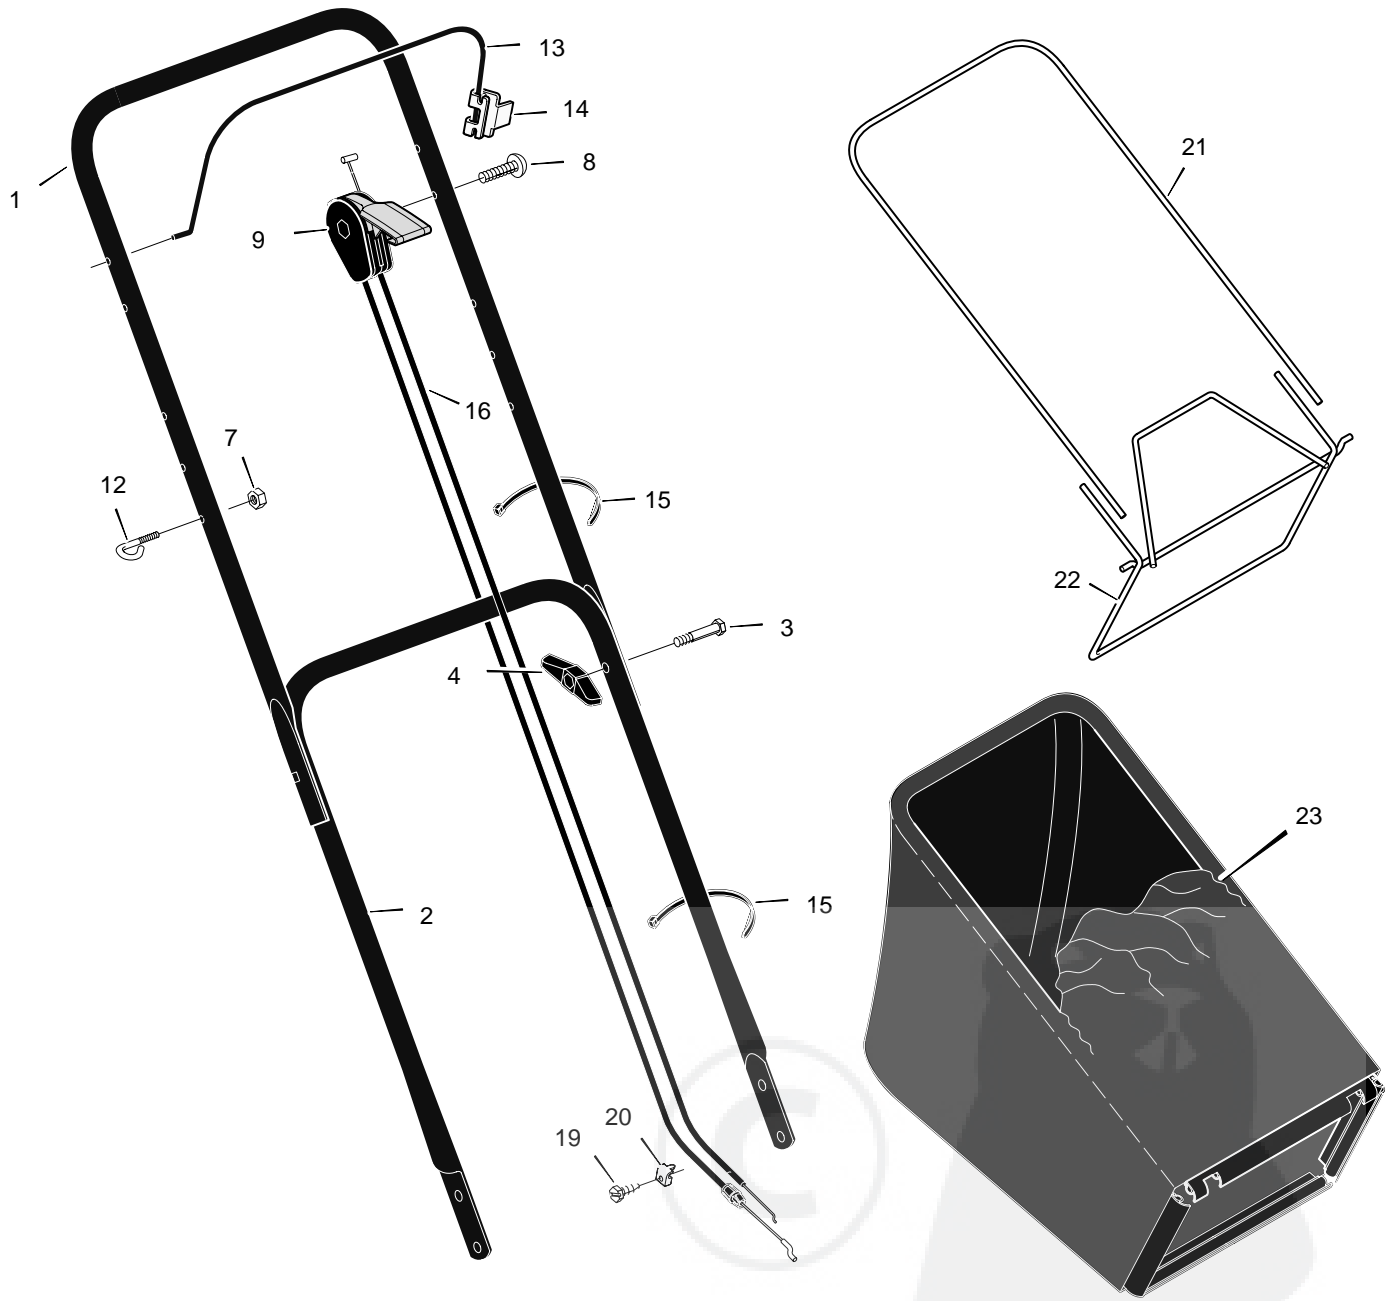

# MODEL 20405x50B

# REPAIR PARTS

1	Housing	776005	12	Hub Cap - Optional	672122	23	Nut, Flange	15x79
2	Engine *	*	13	Nut, Flange	15x84	24	Rod, Pivot	215x17 Z
3	Stop, Rope (Recoil-Start)	42189	14	Washer, Belleville	17x137	25	Door, Rear	672613
4	Adjuster, Left Height	671975	15	Washer	17x124	26	Spring	166x44
5	Push On Cap	28x49	16	Bolt	1x153	27	Deflector, Rear	671970
6	Bracket, Left Handle	671943	17	Blade	671921E701	28	Wheel	71132
7	Adjuster, Left Front Height	671973	18	Adapter, Blade	672503	29	Bracket, Right Handle	671944
8	Nut, Flange	15x68	19	Adjuster, Right Front Height	671972	30	Adjuster, Right Height	671974
9	Nut, Hex	15x102	20	Bolt, Engine	25x6	31	Screw	26x259
10	Washer	17x38	21	Support, Engine	671989	32	Guard, Rear	776036
11	Screw	4x21	22	Washer	17x146	--	Instruction Book	F-98414

# REPAIR PARTS

1	Handle, Upper (Gray)	671918E724	9	Throttle Control	672142	19	Screw	26x268
2	Handle, Lower (Gray)	671917E724	12	Guide, Rope	71530	20	Clamp	42294
3	Bolt	2x77	13	Engine Stop Lever	671924E700	21	Frame, Top	71592
4	Knob, Plastic	71294	14	Bracket, Stop Lever	43628 BC	22	Frame Assembly	672068
7	Locknut	15x116	15	Fastener, Cable	71372	23	Bag, Cloth	672110
8	Screw	3x144	16	Engine Stop Cable	672127			