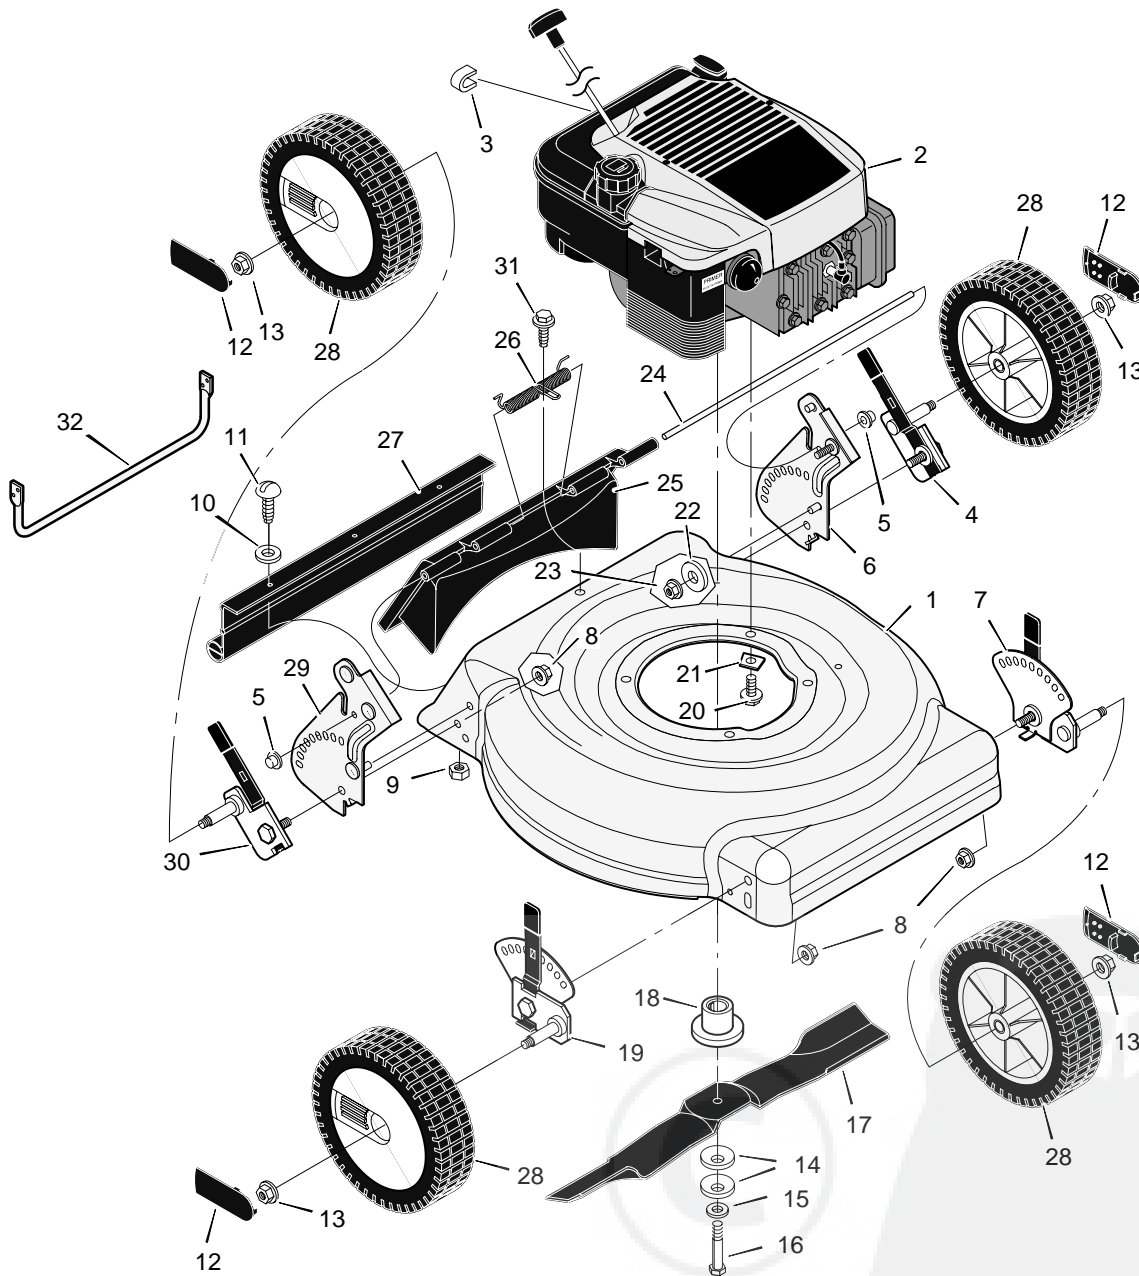

MODEL 20405x50B

REPAIR PARTS

1	Housing	776005	12	Hub Cap - Optional	672122	23	Nut, Flange	15x79
2	Engine *	*	13	Nut, Flange	15x84	24	Rod, Pivot	215x17 Z
3	Stop, Rope (Recoil-Start)	42189	14	Washer, Belleville	17x137	25	Door, Rear	672613
4	Adjuster, Left Height	671975	15	Washer	17x124	26	Spring	166x44
5	Push On Cap	28x49	16	Bolt	1x153	27	Deflector, Rear	671970
6	Bracket, Left Handle	671943	17	Blade	671921E701	28	Wheel	71132
7	Adjuster, Left Front Height	671973	18	Adapter, Blade	672503	29	Bracket, Right Handle	671944
8	Nut, Flange	15x68	19	Adjuster, Right Front Height	671972	30	Adjuster, Right Height	671974
9	Nut, Hex	15x102	20	Bolt, Engine	25x6	31	Screw	26x259
10	Washer	17x38	21	Support, Engine	671989	32	Guard, Rear	776036
11	Screw	4x21	22	Washer	17x146	--	Instruction Book	F-98414

MODEL 20405x50B

REPAIR PARTS

1	Handle, Upper (Gray)	671918E724	9	Throttle Control	672142	19	Screw	26x268
2	Handle, Lower (Gray)	671917E724	12	Guide, Rope	71530	20	Clamp	42294
3	Bolt	2x77	13	Engine Stop Lever	671924E700	21	Frame, Top	71592
4	Knob, Plastic	71294	14	Bracket, Stop Lever	43628 BC	22	Frame Assembly	672068
7	Locknut	15x116	15	Fastener, Cable	71372	23	Bag, Cloth	672110
8	Screw	3x144	16	Engine Stop Cable	672127			