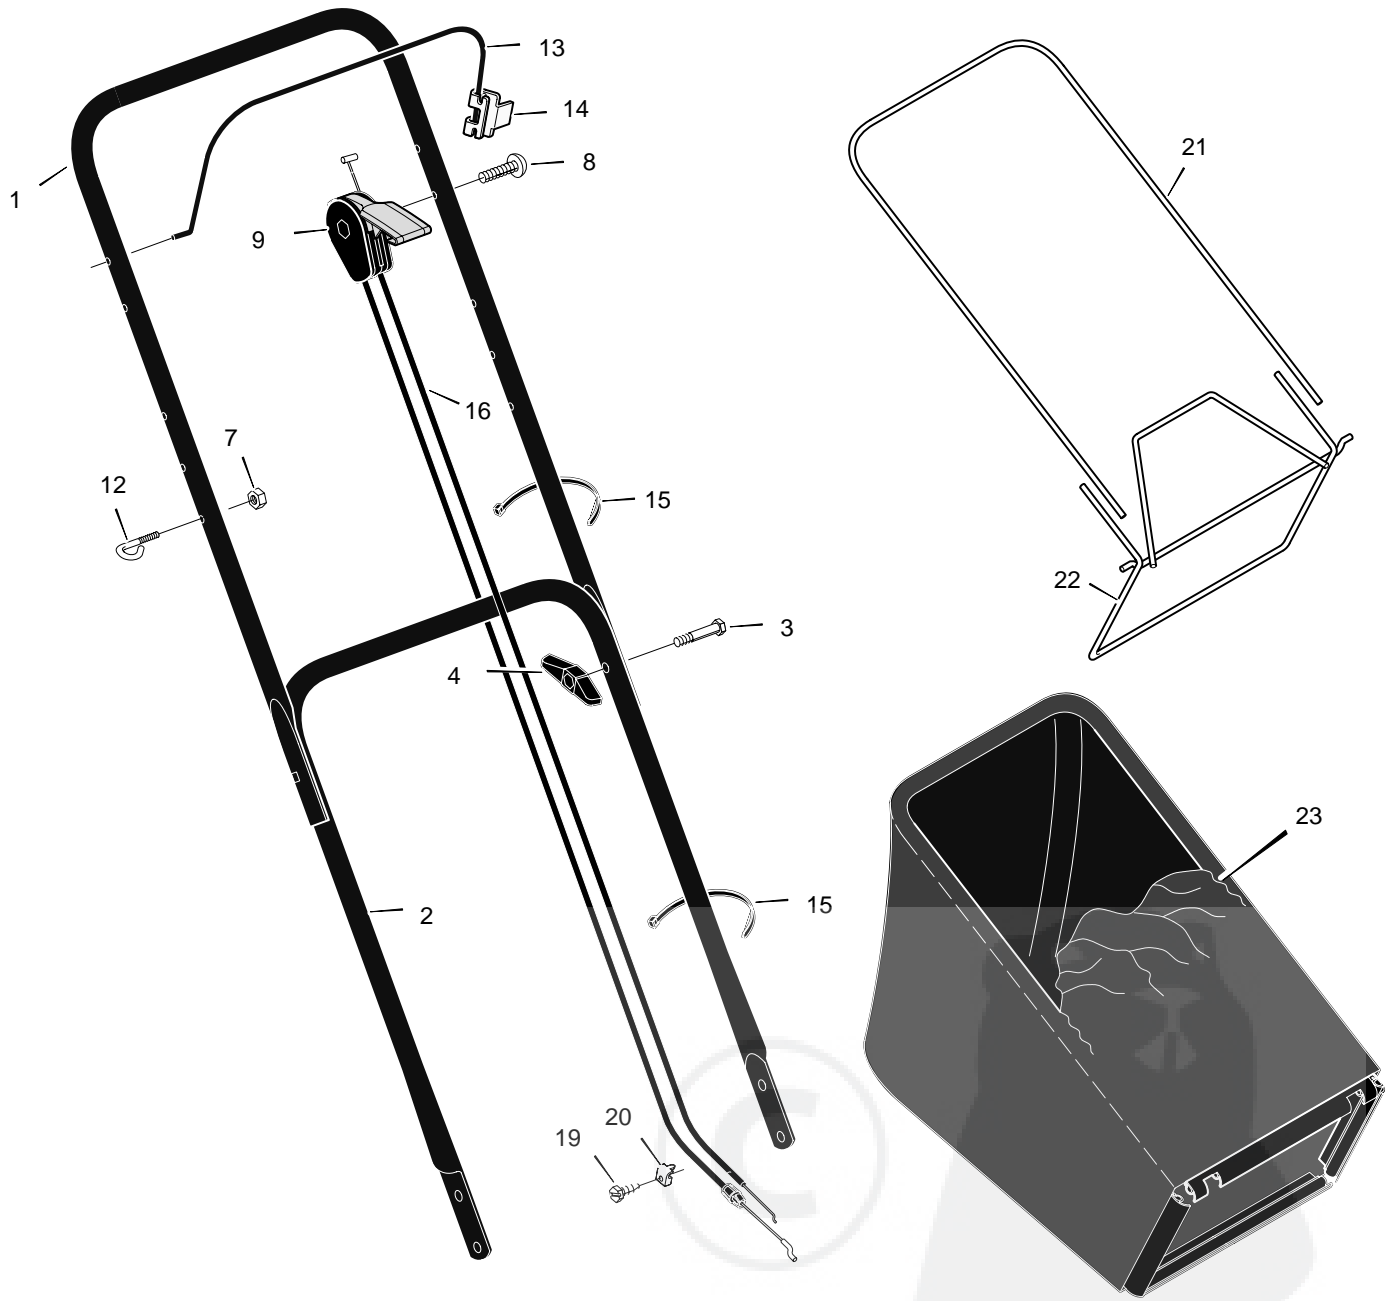

MODEL 20405x50B

REPAIR PARTS

1	Housing	776005	12	Hub Cap - Optional	672122	23	Nut, Flange	15x79
2	Engine *	*	13	Nut, Flange	15x84	24	Rod, Pivot	215x17 Z
3	Stop, Rope (Recoil-Start)	42189	14	Washer, Belleville	17x137	25	Door, Rear	672613
4	Adjuster, Left Height	671975	15	Washer	17x124	26	Spring	166x44
5	Push On Cap	28x49	16	Bolt	1x153	27	Deflector, Rear	671970
6	Bracket, Left Handle	671943	17	Blade	671921E701	28	Wheel	71132
7	Adjuster, Left Front Height	671973	18	Adapter, Blade	672503	29	Bracket, Right Handle	671944
8	Nut, Flange	15x68	19	Adjuster, Right Front Height	671972	30	Adjuster, Right Height	671974
9	Nut, Hex	15x102	20	Bolt, Engine	25x6	31	Screw	26x259
10	Washer	17x38	21	Support, Engine	671989	32	Guard, Rear	776036
11	Screw	4x21	22	Washer	17x146	--	Instruction Book	F-98414

MODEL 20405x50B

REPAIR PARTS

1	Handle, Upper (Gray)	671918E724	9	Throttle Control	672142	19	Screw	26x268
2	Handle, Lower (Gray)	671917E724	12	Guide, Rope	71530	20	Clamp	42294
3	Bolt	2x77	13	Engine Stop Lever	671924E700	21	Frame, Top	71592
4	Knob, Plastic	71294	14	Bracket, Stop Lever	43628 BC	22	Frame Assembly	672068
7	Locknut	15x116	15	Fastener, Cable	71372	23	Bag, Cloth	672110
8	Screw	3x144	16	Engine Stop Cable	672127			