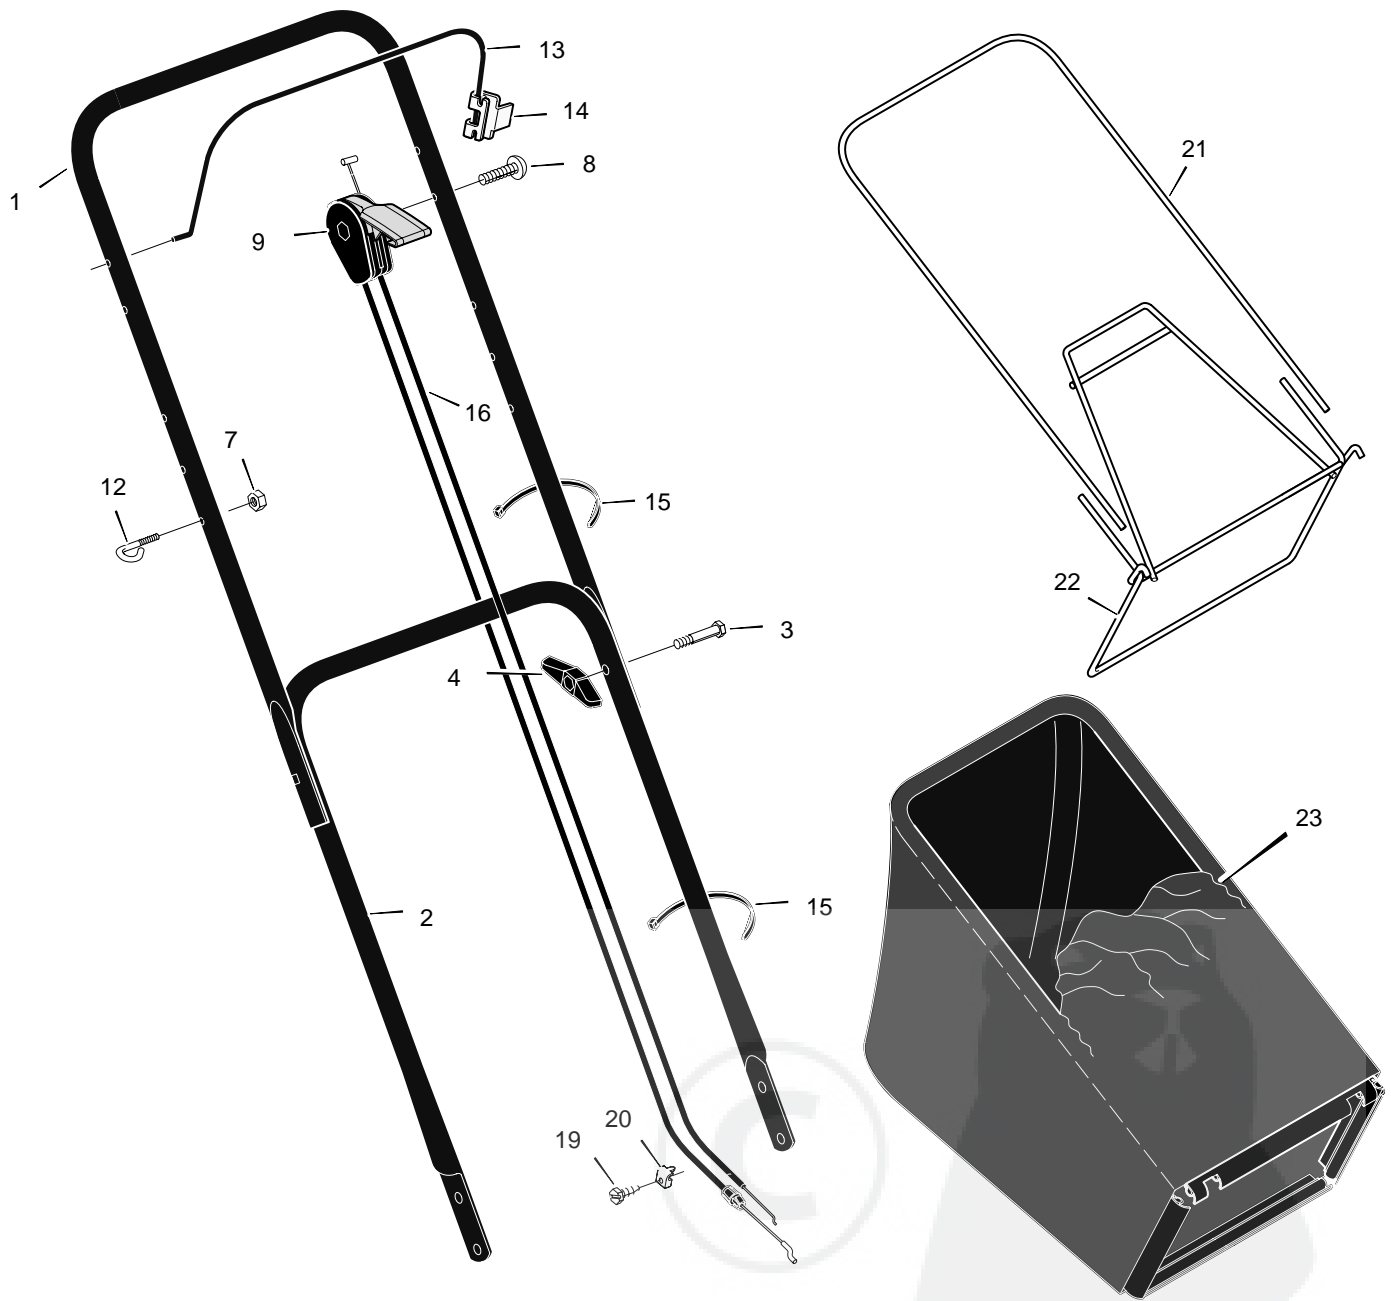

MODEL 20405x50C

REPAIR PARTS

1	Housing	776005	13	Nut, Flange	15x84	24	Rod, Pivot	215x17 Z
2	Engine *	*	14	Washer, Belleville	17x137	25	Door, Rear	672613
4	Adjuster, Left Rear Height	672605	15	Washer	17x124	26	Spring	166x44
5	Push On Cap	28x49	16	Bolt	1x153	27	Guard, Rear	671970
6	Bracket, Left Handle	672591	17	Blade	671921E701	28	Wheel	71132
7	Adjuster, Left Front Height	672601	18	Adapter, Blade	672503	29	Bracket, Right Handle	672590
8	Nut, Flange	15x68	19	Adjuster, Right Front Height	672600	30	Adjuster, Right Rear Height	672604
9	Nut, Hex	15x102	20	Bolt, Engine	25x6	31	Screw	26x259
10	Washer	17x38	22	Washer	17x146	32	Guard, Rear	671990
11	Screw	4x21	23	Nut, Flange	15x88	--	Instruction Book	F-98536
12	Hub Cap - Optional	672122						

MODEL 20405x50C

REPAIR PARTS

1	Handle, Upper (Gray)	671918E724	9	Throttle Control	672142	19	Screw	26x268
2	Handle, Lower (Gray)	671917E724	12	Guide, Rope	71530	20	Clamp	42294
3	Bolt	2x77	13	Engine Stop Lever	671924E700	21	Frame, Top	71592
4	Knob, Plastic	71294	14	Bracket, Stop Lever	43628 BC	22	Frame Assembly	672614
7	Locknut	15x116	15	Fastener, Cable	71372	23	Bag, Cloth	672110
8	Screw	3x144	16	Engine Stop Cable	672127			