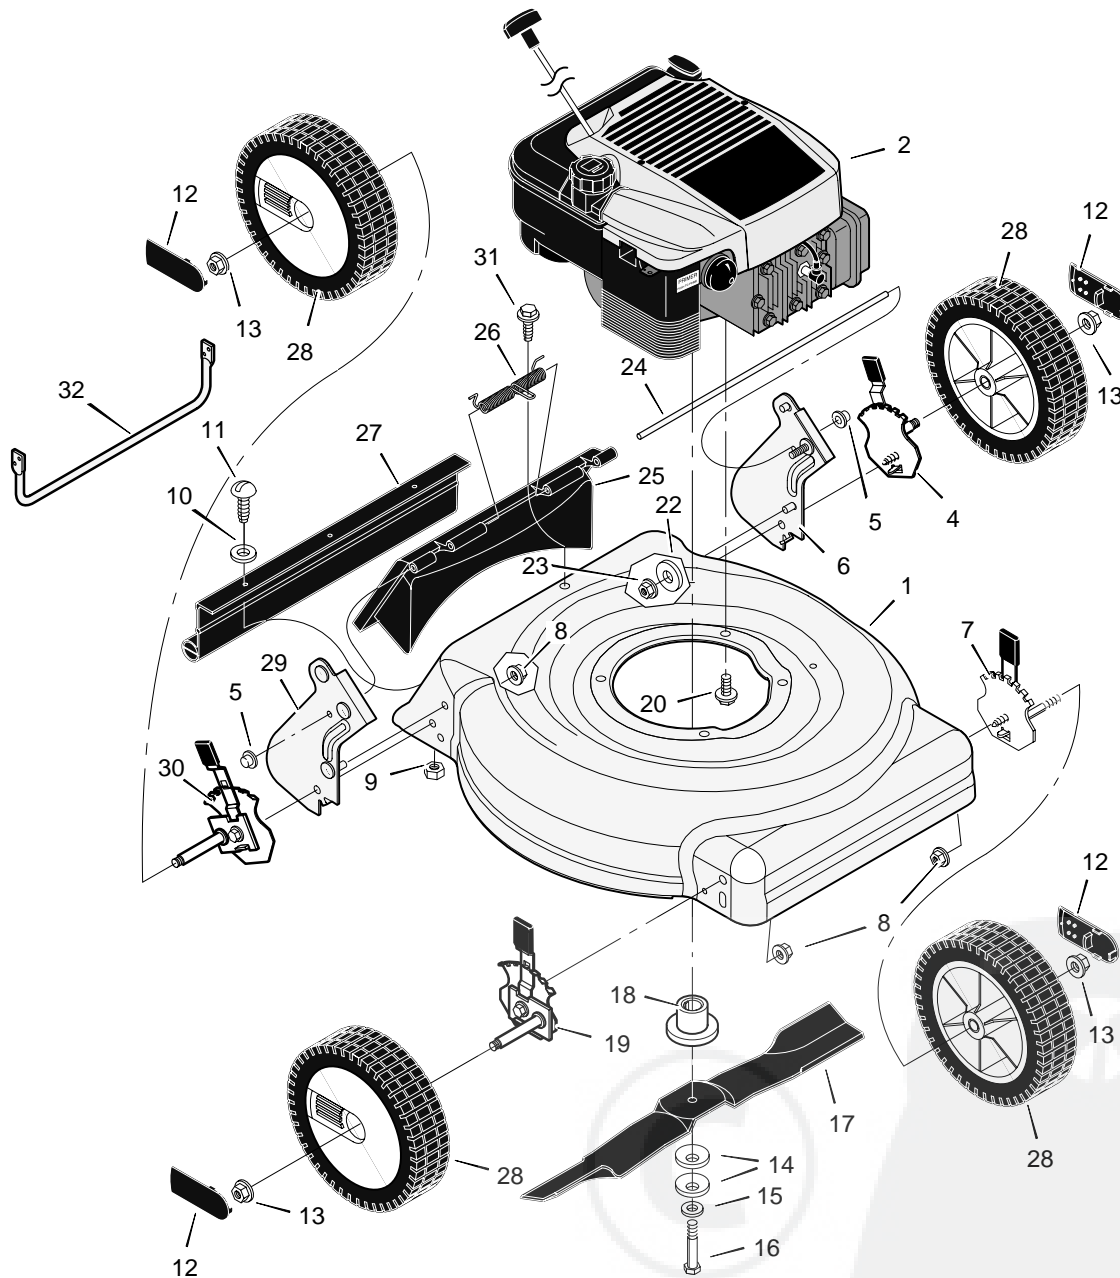

MODEL 20405x50C

REPAIR PARTS

1	Housing	776005	13	Nut, Flange	15x84	24	Rod, Pivot	215x17 Z
2	Engine *	*	14	Washer, Belleville	17x137	25	Door, Rear	672613
4	Adjuster, Left Rear Height	672605	15	Washer	17x124	26	Spring	166x44
5	Push On Cap	28x49	16	Bolt	1x153	27	Guard, Rear	671970
6	Bracket, Left Handle	672591	17	Blade	671921E701	28	Wheel	71132
7	Adjuster, Left Front Height	672601	18	Adapter, Blade	672503	29	Bracket, Right Handle	672590
8	Nut, Flange	15x68	19	Adjuster, Right Front Height	672600	30	Adjuster, Right Rear Height	672604
9	Nut, Hex	15x102	20	Bolt, Engine	25x6	31	Screw	26x259
10	Washer	17x38	22	Washer	17x146	32	Guard, Rear	671990
11	Screw	4x21	23	Nut, Flange	15x88	--	Instruction Book	F-98536
12	Hub Cap - Optional	672122						

MODEL 20405x50C

REPAIR PARTS

1	Handle, Upper (Gray)	671918E724	9	Throttle Control	672142	19	Screw	26x268
2	Handle, Lower (Gray)	671917E724	12	Guide, Rope	71530	20	Clamp	42294
3	Bolt	2x77	13	Engine Stop Lever	671924E700	21	Frame, Top	71592
4	Knob, Plastic	71294	14	Bracket, Stop Lever	43628 BC	22	Frame Assembly	672614
7	Locknut	15x116	15	Fastener, Cable	71372	23	Bag, Cloth	672110
8	Screw	3x144	16	Engine Stop Cable	672127			