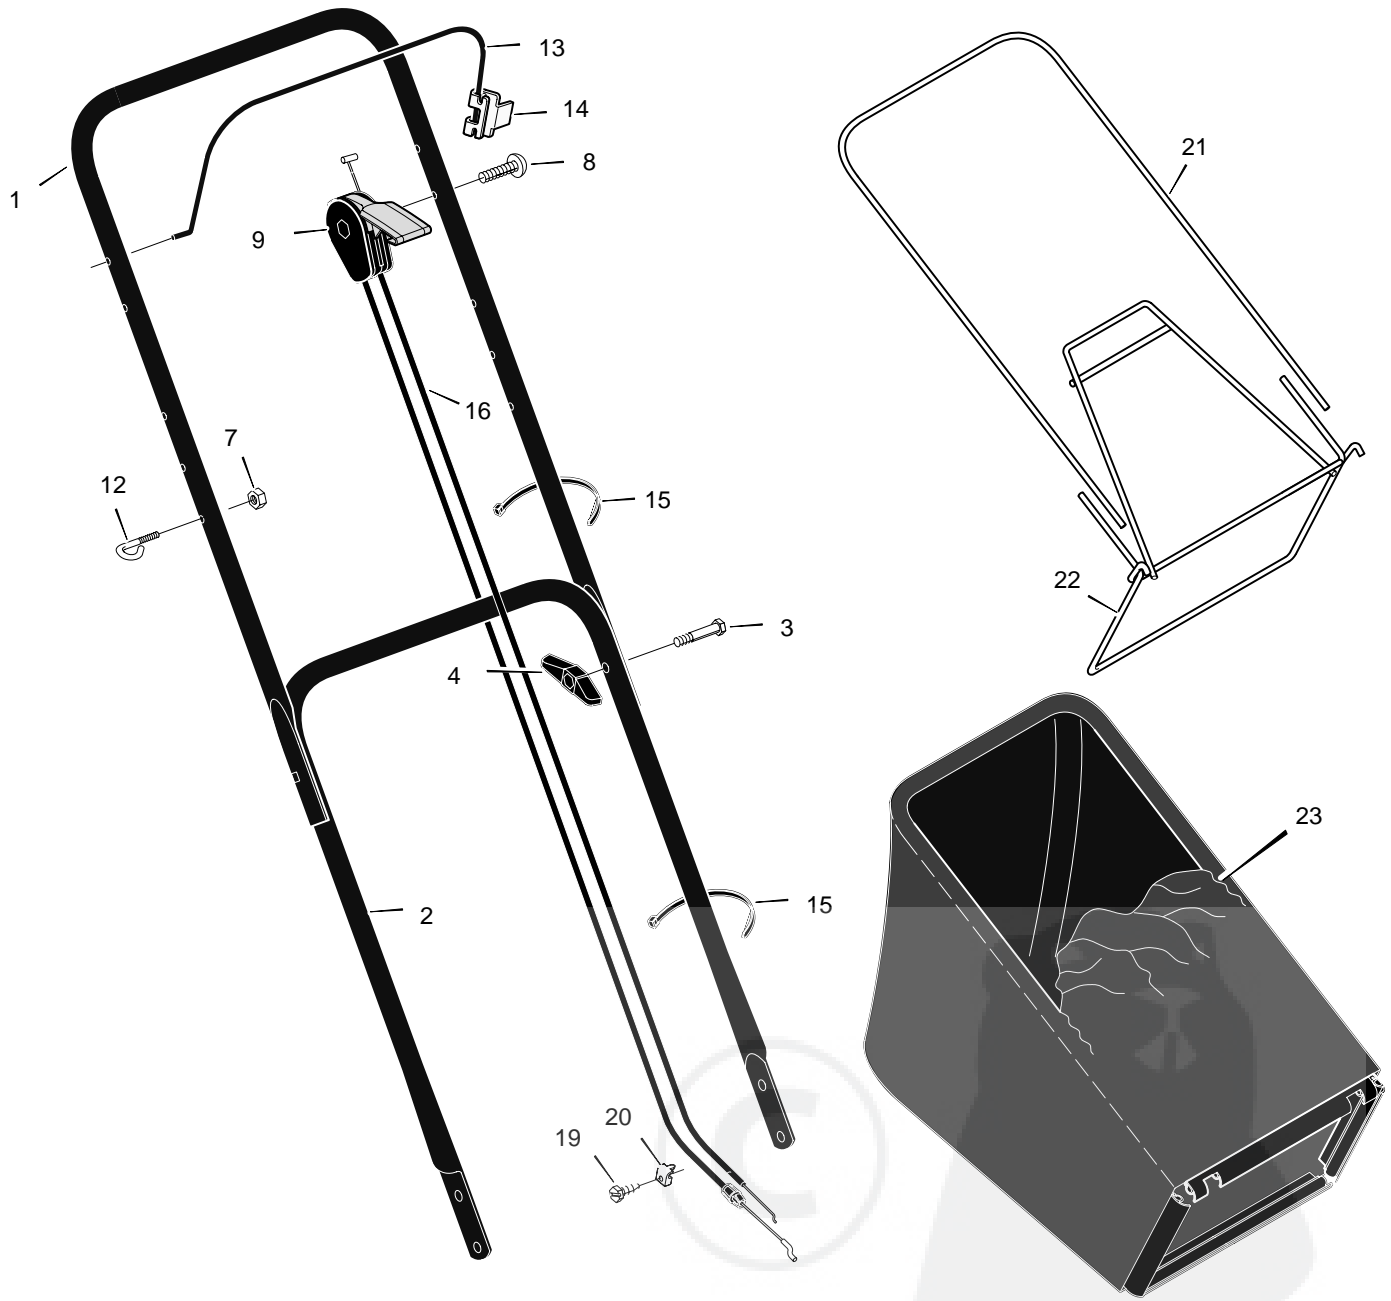

MODEL 20405x50D

REPAIR PARTS

1	Housing	776005	13	Nut, Flange	15x84	24	Rod, Pivot	215x17 Z
2	Engine *	*	14	Washer, Belleville	17x137	25	Door, Rear	672613
4	Adjuster, Left Rear Height	672605	15	Washer	17x124	26	Spring	166x44
5	Push On Cap	28x49	16	Bolt	1x153	27	Guard, Rear	671970
6	Bracket, Left Handle	672591	17	Blade	672763E701	28	Wheel	71132
7	Adjuster, Left Front Height	672601	18	Adapter, Blade	672503	29	Bracket, Right Handle	672590
8	Nut, Flange	15x68	19	Adjuster, Right Front Height	672600	30	Adjuster, Right Rear Height	672604
9	Nut, Hex	15x102	20	Bolt, Engine	25x6	31	Screw	26x259
10	Washer	17x38	22	Washer	17x146	32	Guard, Rear	671990
11	Screw	4x21	23	Nut, Flange	15x88	--	Instruction Book	F-99452
12	Hub Cap - Optional	672122						

MODEL 20405x50D

REPAIR PARTS

1	Handle, Upper (Gray)	672665E724	12	Guide, Rope	71530	21	Frame, Top	71592
2	Handle, Lower (Gray)	671917E724	13	Engine Stop Lever	671924E700	22	Frame Assembly	672614
3	Bolt	2x77	14	Bracket, Stop Lever	43628 BC	23	Bag, Cloth	672110
4	Knob, Plastic	71294	15	Fastener, Cable	71372			
7	Locknut	15x116	16	Engine Stop Cable	672127			
8	Screw	25x14	19	Screw	26x268			
9	Throttle Control	672142	20	Clamp	42294			