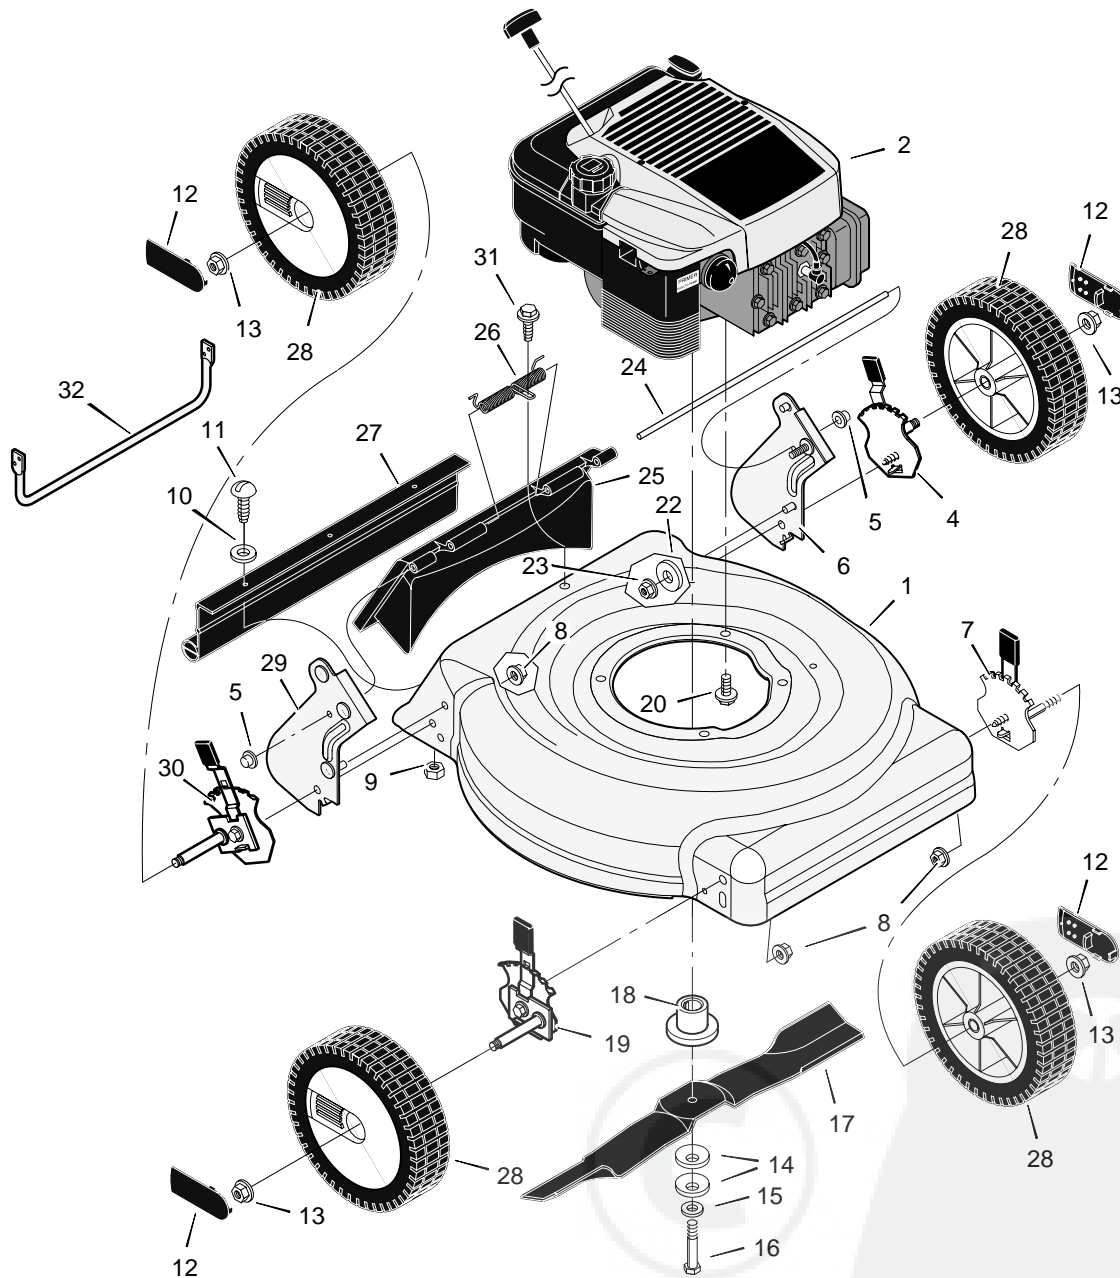

MODEL 20405x50D

REPAIR PARTS

1	Housing	776005	13	Nut, Flange	15x84	24	Rod, Pivot	215x17 Z
2	Engine *	*	14	Washer, Belleville	17x137	25	Door, Rear	672613
4	Adjuster, Left Rear Height	672605	15	Washer	17x124	26	Spring	166x44
5	Push On Cap	28x49	16	Bolt	1x153	27	Guard, Rear	671970
6	Bracket, Left Handle	672591	17	Blade	672763E701	28	Wheel	71132
7	Adjuster, Left Front Height	672601	18	Adapter, Blade	672503	29	Bracket, Right Handle	672590
8	Nut, Flange	15x68	19	Adjuster, Right Front Height	672600	30	Adjuster, Right Rear Height	672604
9	Nut, Hex	15x102	20	Bolt, Engine	25x6	31	Screw	26x259
10	Washer	17x38	22	Washer	17x146	32	Guard, Rear	671990
11	Screw	4x21	23	Nut, Flange	15x88	--	Instruction Book	F-99452
12	Hub Cap - Optional	672122						

MODEL 20405x50D

REPAIR PARTS

1	Handle, Upper (Gray)	672665E724	12	Guide, Rope	71530	21	Frame, Top	71592
2	Handle, Lower (Gray)	671917E724	13	Engine Stop Lever	671924E700	22	Frame Assembly	672614
3	Bolt	2x77	14	Bracket, Stop Lever	43628 BC	23	Bag, Cloth	672110
4	Knob, Plastic	71294	15	Fastener, Cable	71372			
7	Locknut	15x116	16	Engine Stop Cable	672127			
8	Screw	25x14	19	Screw	26x268			
9	Throttle Control	672142	20	Clamp	42294			