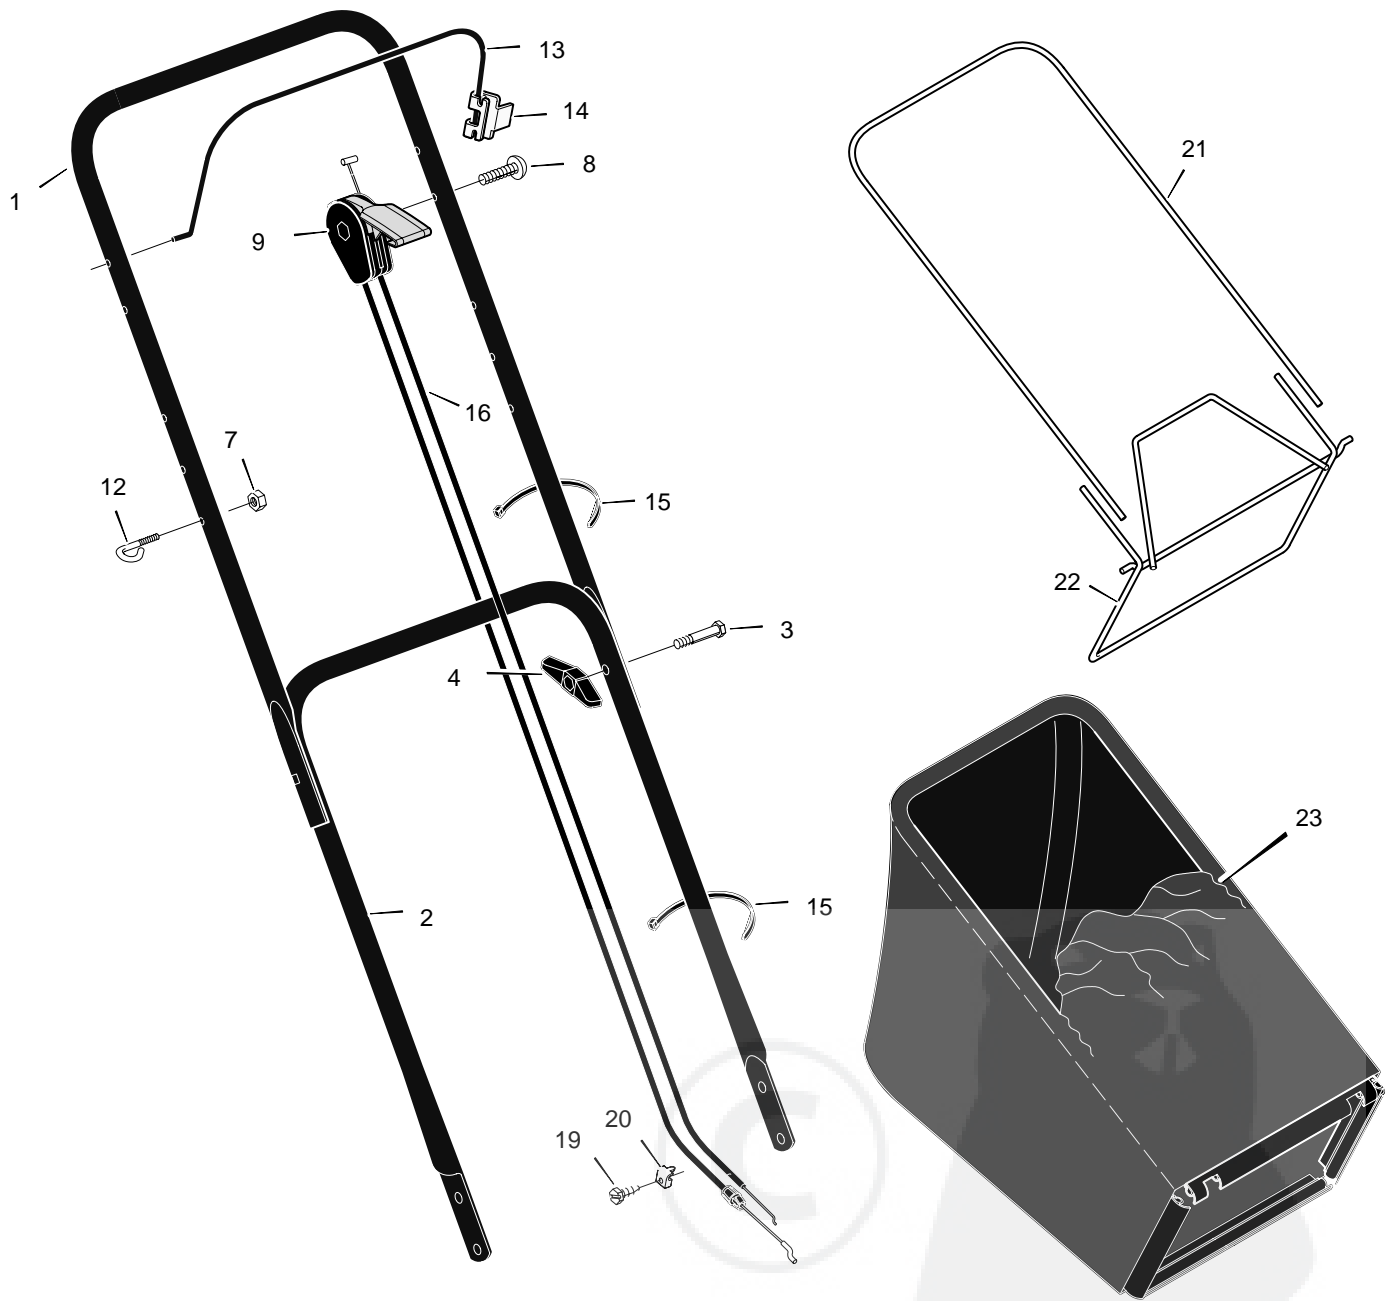

MODEL 20405x51B

REPAIR PARTS

1	Housing	776005	12	Hub Cap - Optional	43615	23	Nut, Flange	15x79
2	Engine *	*	13	Nut, Flange	15x84	24	Rod, Pivot	215x17 Z
3	Stop, Rope (Recoil-Start)	42189	14	Washer, Belleville	17x137	25	Door, Rear	671915
4	Adjuster, Left Height	671975	15	Washer	17x124	26	Spring	166x44
5	Push On Cap	28x49	16	Bolt	1x153	27	Deflector, Rear	671970
6	Bracket, Left Handle	671943	17	Blade	671921E701	28	Wheel	43618
7	Adjuster, Left Front Height	671973	18	Adapter, Blade	672503	29	Bracket, Right Handle	671944
8	Nut, Flange	15x68	19	Adjuster, Right Front Height	671972	30	Adjuster, Right Height	671974
9	Nut, Hex	15x102	20	Bolt, Engine	25x6	31	Screw	26x259
10	Washer	17x38	21	Support, Engine	671989	32	Guard, Rear	776036
11	Screw	4x21	22	Washer	17x146	--	Instruction Book	F-98417

MODEL 20405x51B

REPAIR PARTS

1	Handle, Upper (Gray)	671918E701	9	Throttle Control	672142	19	Screw	26x268
2	Handle, Lower (Gray)	671917E701	12	Guide, Rope	71530	20	Clamp	42294
3	Bolt	2x77	13	Engine Stop Lever	671924E700	21	Frame, Top	71592
4	Knob, Plastic	71294	14	Bracket, Stop Lever	43628 BC	22	Frame Assembly	672068
7	Locknut	15x116	15	Fastener, Cable	71372	23	Bag, Cloth	672069
8	Screw	3x144	16	Engine Stop Cable	672127			