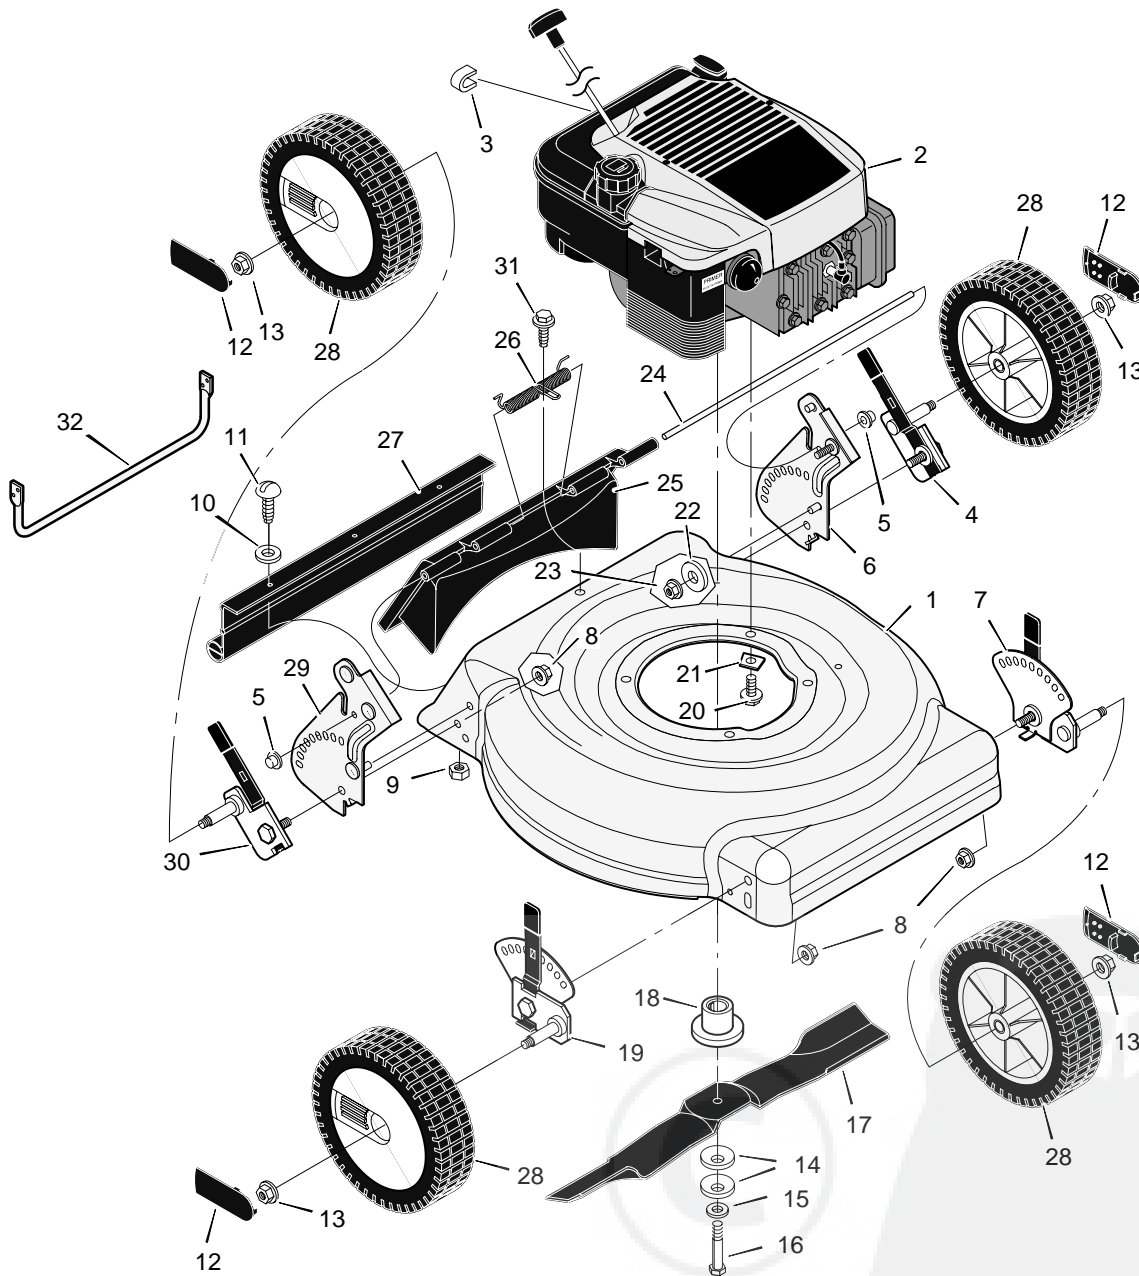

MODEL 20405x51B

REPAIR PARTS

1	Housing	776005	12	Hub Cap - Optional	43615	23	Nut, Flange	15x79
2	Engine *	*	13	Nut, Flange	15x84	24	Rod, Pivot	215x17 Z
3	Stop, Rope (Recoil-Start)	42189	14	Washer, Belleville	17x137	25	Door, Rear	671915
4	Adjuster, Left Height	671975	15	Washer	17x124	26	Spring	166x44
5	Push On Cap	28x49	16	Bolt	1x153	27	Deflector, Rear	671970
6	Bracket, Left Handle	671943	17	Blade	671921E701	28	Wheel	43618
7	Adjuster, Left Front Height	671973	18	Adapter, Blade	672503	29	Bracket, Right Handle	671944
8	Nut, Flange	15x68	19	Adjuster, Right Front Height	671972	30	Adjuster, Right Height	671974
9	Nut, Hex	15x102	20	Bolt, Engine	25x6	31	Screw	26x259
10	Washer	17x38	21	Support, Engine	671989	32	Guard, Rear	776036
11	Screw	4x21	22	Washer	17x146	--	Instruction Book	F-98417

MODEL 20405x51B

REPAIR PARTS

1	Handle, Upper (Gray)	671918E701	9	Throttle Control	672142	19	Screw	26x268
2	Handle, Lower (Gray)	671917E701	12	Guide, Rope	71530	20	Clamp	42294
3	Bolt	2x77	13	Engine Stop Lever	671924E700	21	Frame, Top	71592
4	Knob, Plastic	71294	14	Bracket, Stop Lever	43628 BC	22	Frame Assembly	672068
7	Locknut	15x116	15	Fastener, Cable	71372	23	Bag, Cloth	672069
8	Screw	3x144	16	Engine Stop Cable	672127			