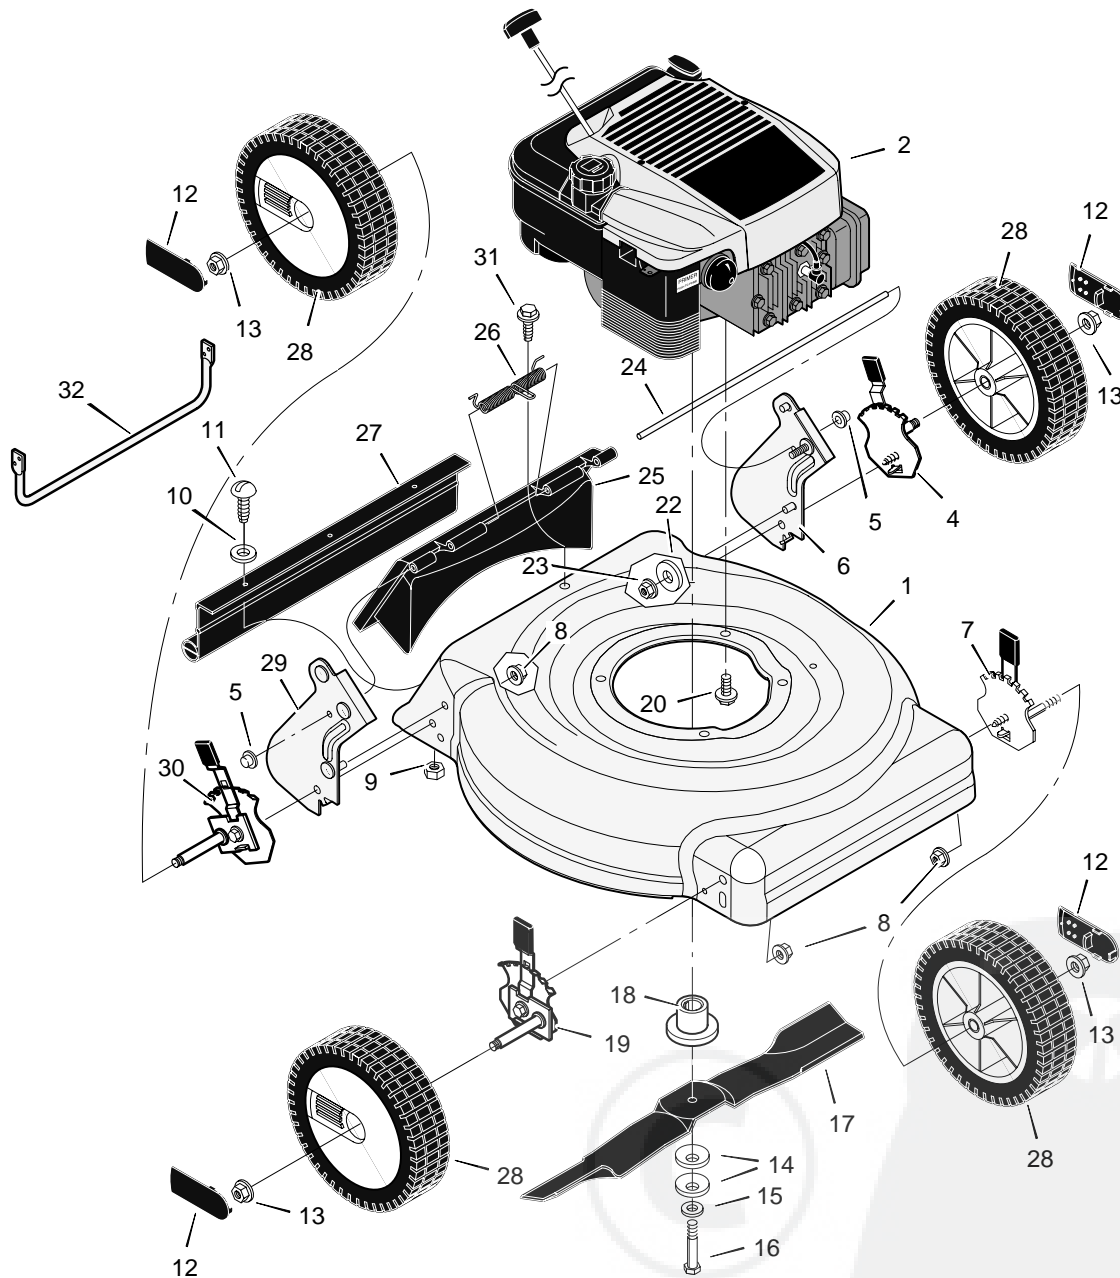

# MODEL 20405x51D

# REPAIR PARTS

1	Housing	776005	13	Nut, Flange	15x84	24	Rod, Pivot	215x17 Z
2	Engine *	*	14	Washer, Belleville	17x137	25	Door, Rear	672613
4	Adjuster, Left Rear Height	672605	15	Washer	17x124	26	Spring	166x44
5	Push On Cap	28x49	16	Bolt	1x153	27	Guard, Rear	671970
6	Bracket, Left Handle	672591	17	Blade	672763E701	28	Wheel	43618
7	Adjuster, Left Front Height	672601	18	Adapter, Blade	672503	29	Bracket, Right Handle	672590
8	Nut, Flange	15x68	19	Adjuster, Right Front Height	672600	30	Adjuster, Right Rear Height	672604
9	Nut, Hex	15x102	20	Bolt, Engine	25x6	31	Screw	26x259
10	Washer	17x38	22	Washer	17x146	32	Guard, Rear	671990
11	Screw	4x21	23	Nut, Flange	15x88	--	Instruction Book	F-99455
12	Hub Cap - Optional	43615						

# REPAIR PARTS

1	Handle, Upper (Black)	672665E701	12	Guide, Rope	71530	21	Frame, Top	71592
2	Handle, Lower (Black)	671917E701	13	Engine Stop Lever	671924E700	22	Frame Assembly	672614
3	Bolt	2x77	14	Bracket, Stop Lever	43628 BC	23	Bag, Cloth	672110
4	Knob, Plastic	71294	15	Fastener, Cable	71372			
7	Locknut	15x116	16	Engine Stop Cable	672127			
8	Screw	25x14	19	Screw	26x268			
9	Throttle Control	672142	20	Clamp	42294			