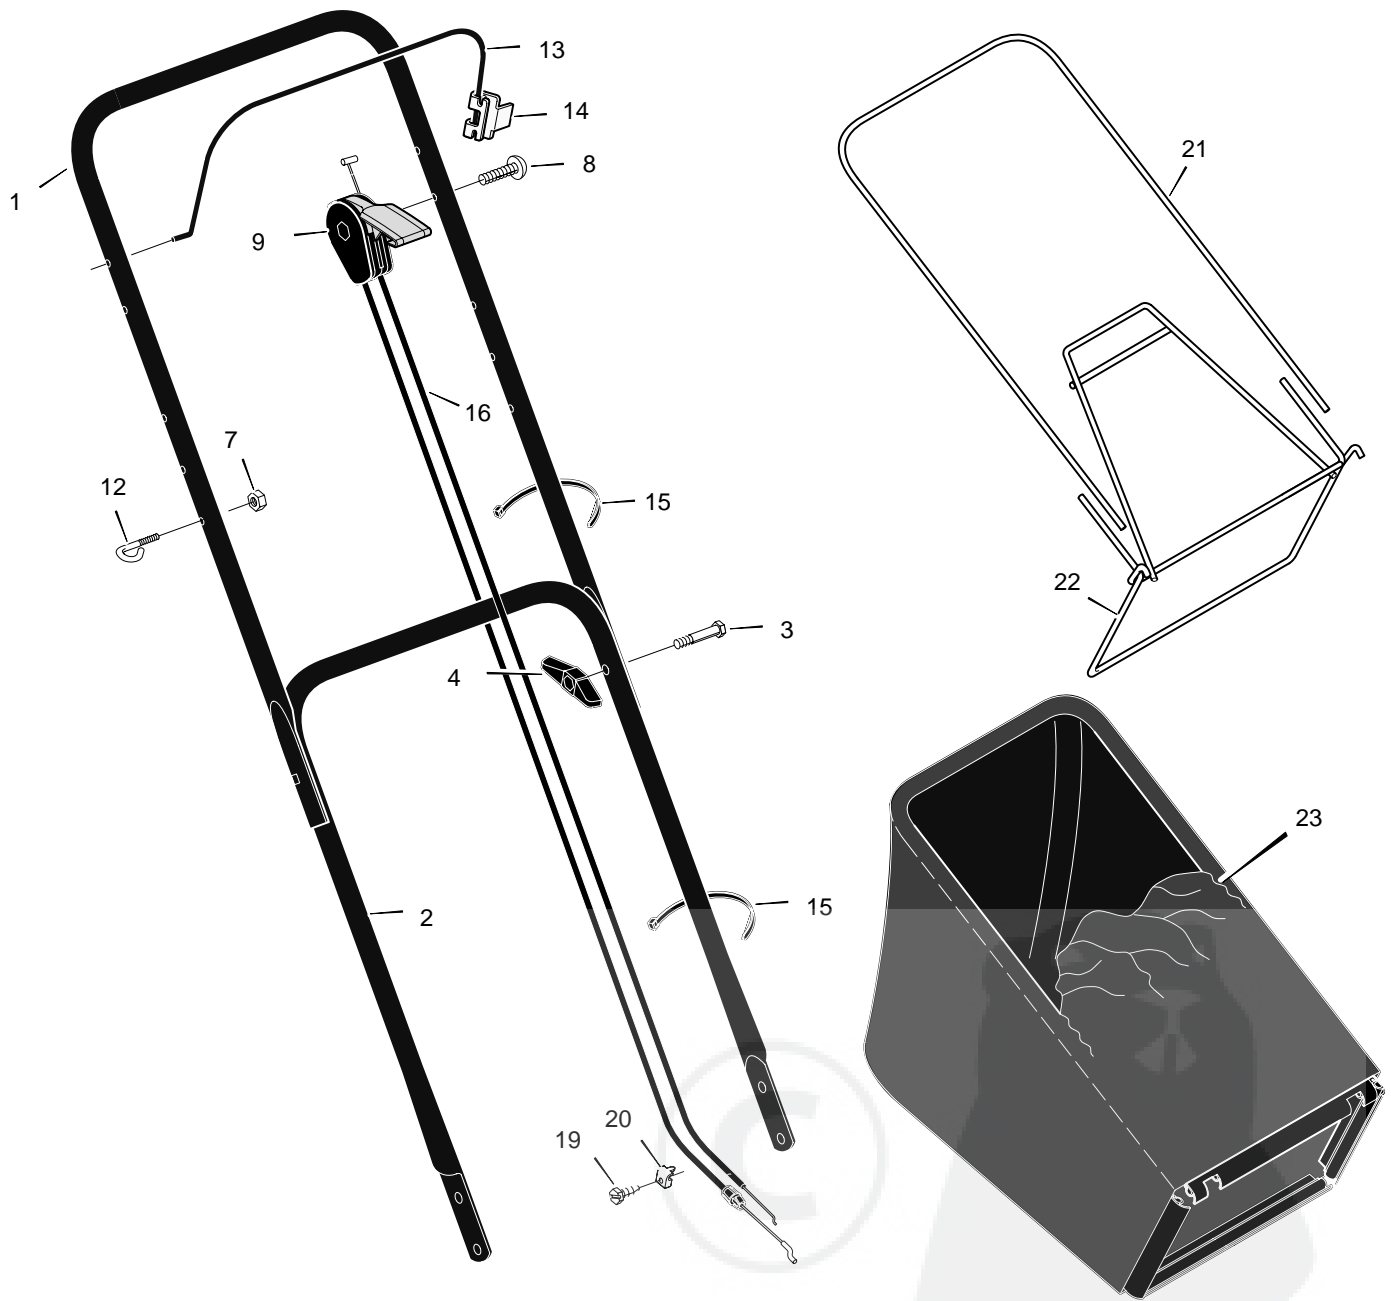

# MODEL 20405x51D

# REPAIR PARTS

1	Housing	776005	13	Nut, Flange	15x84	24	Rod, Pivot	215x17 Z
2	Engine *	*	14	Washer, Belleville	17x137	25	Door, Rear	672613
4	Adjuster, Left Rear Height	672605	15	Washer	17x124	26	Spring	166x44
5	Push On Cap	28x49	16	Bolt	1x153	27	Guard, Rear	671970
6	Bracket, Left Handle	672591	17	Blade	672763E701	28	Wheel	43618
7	Adjuster, Left Front Height	672601	18	Adapter, Blade	672503	29	Bracket, Right Handle	672590
8	Nut, Flange	15x68	19	Adjuster, Right Front Height	672600	30	Adjuster, Right Rear Height	672604
9	Nut, Hex	15x102	20	Bolt, Engine	25x6	31	Screw	26x259
10	Washer	17x38	22	Washer	17x146	32	Guard, Rear	671990
11	Screw	4x21	23	Nut, Flange	15x88	--	Instruction Book	F-99455
12	Hub Cap - Optional	43615						

# REPAIR PARTS

1	Handle, Upper (Black)	672665E701	12	Guide, Rope	71530	21	Frame, Top	71592
2	Handle, Lower (Black)	671917E701	13	Engine Stop Lever	671924E700	22	Frame Assembly	672614
3	Bolt	2x77	14	Bracket, Stop Lever	43628 BC	23	Bag, Cloth	672110
4	Knob, Plastic	71294	15	Fastener, Cable	71372			
7	Locknut	15x116	16	Engine Stop Cable	672127			
8	Screw	25x14	19	Screw	26x268			
9	Throttle Control	672142	20	Clamp	42294			