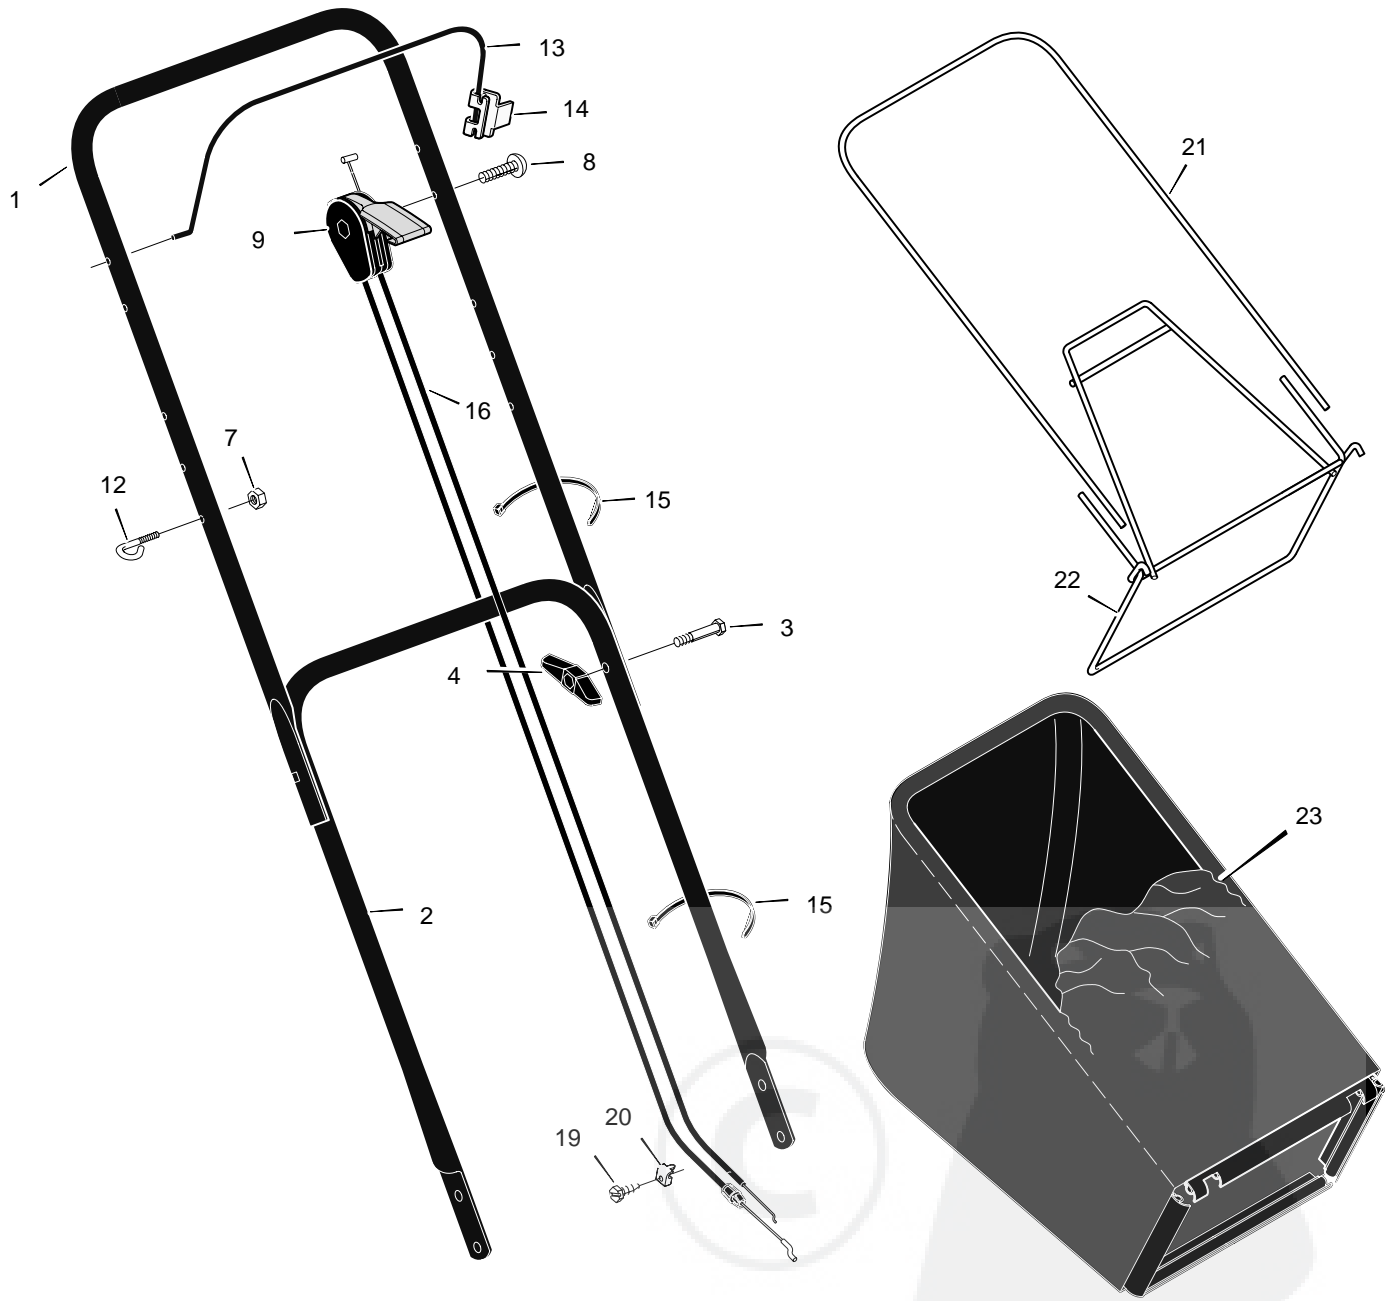

MODEL 20406x50B

REPAIR PARTS

1	Housing	776005	12	Hub Cap - Optional	43847	23	Nut, Flange	15x79
2	Engine *	*	13	Nut, Flange	15x84	24	Rod, Pivot	215x17 Z
3	Stop, Rope (Recoil-Start)	42189	14	Washer, Belleville	17x137	25	Door, Rear	672613
4	Adjuster, Left Rear Height	672605	15	Washer	17x124	26	Spring	166x44
5	Push On Cap	28x49	16	Bolt	1x153	27	Deflector, Rear	671970
6	Bracket, Left Handle	672591	17	Blade	671921E701	28	Wheel	71134
7	Adjuster, Left Front Height	672601	18	Adapter, Blade	672503	29	Bracket, Right Handle	672590
8	Nut, Flange	15x68	19	Adjuster, Right Front Height	672600	30	Adjuster, Right Rear Height	672604
9	Nut, Hex	15x102	20	Bolt, Engine	25x6	31	Screw	26x259
10	Washer	17x38	21	Support, Engine	671989	32	Guard, Rear	671990
11	Screw	4x21	22	Washer	17x146	--	Instruction Book	F-98593

MODEL 20406x50B

REPAIR PARTS

1	Handle, Upper (Gray)	671918E724	9	Throttle Control	672142	19	Screw	26x268
2	Handle, Lower (Gray)	671917E724	12	Guide, Rope	71530	20	Clamp	42294
3	Bolt	2x77	13	Engine Stop Lever	671924E700	21	Frame, Top	71592
4	Knob, Plastic	71294	14	Bracket, Stop Lever	43628 BC	22	Frame Assembly	672614
7	Locknut	15x116	15	Fastener, Cable	71372	23	Bag, Cloth	672110
8	Screw	3x144	16	Engine Stop Cable	672127			