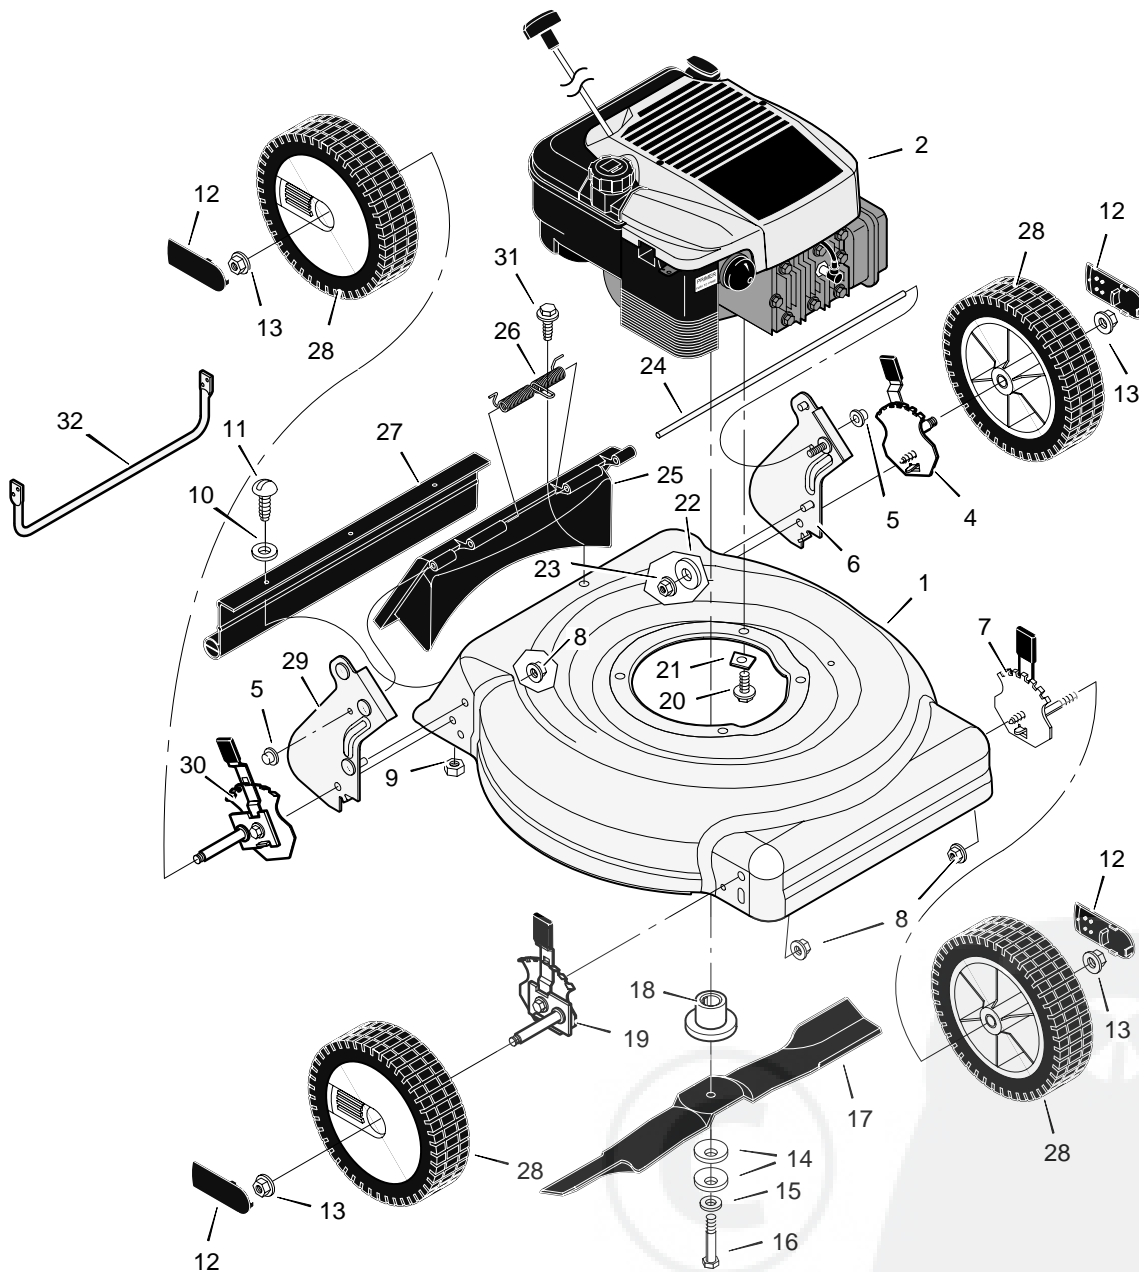

MODEL 20406x50B

REPAIR PARTS

1	Housing	776005	12	Hub Cap - Optional	43847	23	Nut, Flange	15x79
2	Engine *	*	13	Nut, Flange	15x84	24	Rod, Pivot	215x17 Z
3	Stop, Rope (Recoil-Start)	42189	14	Washer, Belleville	17x137	25	Door, Rear	672613
4	Adjuster, Left Rear Height	672605	15	Washer	17x124	26	Spring	166x44
5	Push On Cap	28x49	16	Bolt	1x153	27	Deflector, Rear	671970
6	Bracket, Left Handle	672591	17	Blade	671921E701	28	Wheel	71134
7	Adjuster, Left Front Height	672601	18	Adapter, Blade	672503	29	Bracket, Right Handle	672590
8	Nut, Flange	15x68	19	Adjuster, Right Front Height	672600	30	Adjuster, Right Rear Height	672604
9	Nut, Hex	15x102	20	Bolt, Engine	25x6	31	Screw	26x259
10	Washer	17x38	21	Support, Engine	671989	32	Guard, Rear	671990
11	Screw	4x21	22	Washer	17x146	--	Instruction Book	F-98593

MODEL 20406x50B

REPAIR PARTS

1	Handle, Upper (Gray)	671918E724	9	Throttle Control	672142	19	Screw	26x268
2	Handle, Lower (Gray)	671917E724	12	Guide, Rope	71530	20	Clamp	42294
3	Bolt	2x77	13	Engine Stop Lever	671924E700	21	Frame, Top	71592
4	Knob, Plastic	71294	14	Bracket, Stop Lever	43628 BC	22	Frame Assembly	672614
7	Locknut	15x116	15	Fastener, Cable	71372	23	Bag, Cloth	672110
8	Screw	3x144	16	Engine Stop Cable	672127			