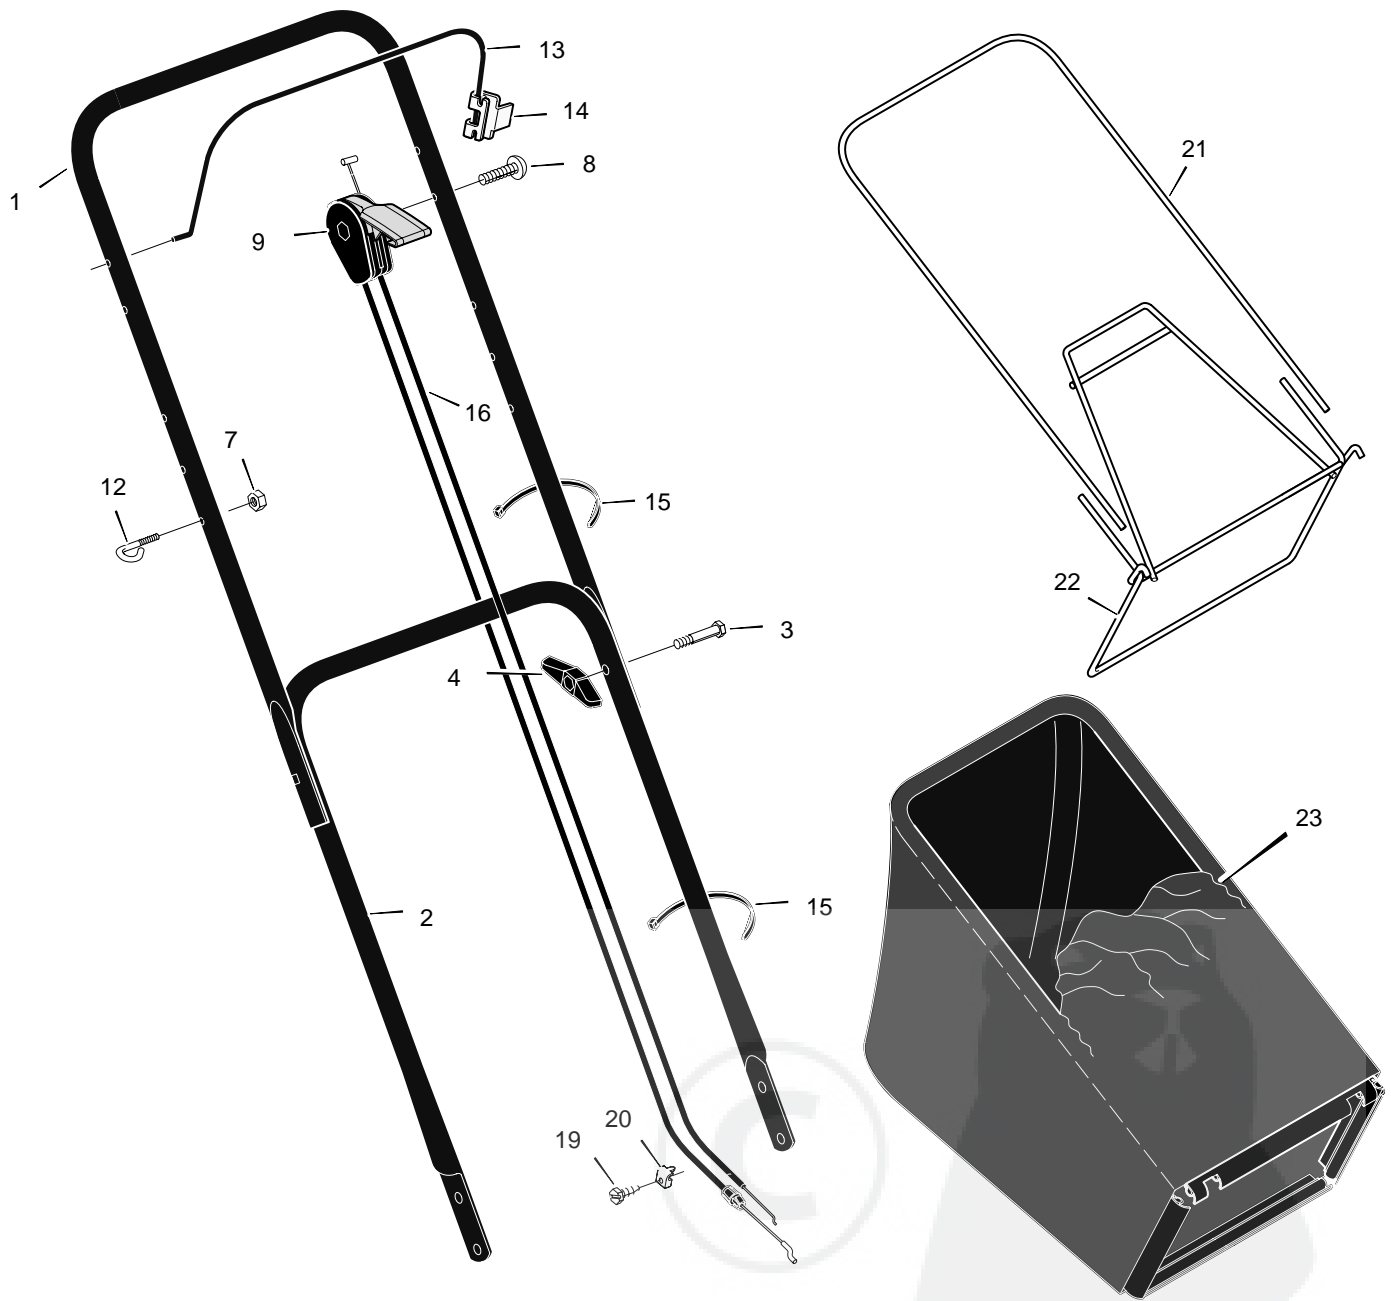

MODEL 20406x50C

REPAIR PARTS

1	Housing	776005	13	Nut, Flange	15x84	24	Rod, Pivot	215x17 Z
2	Engine *	*	14	Washer, Belleville	17x137	25	Door, Rear	672612
4	Adjuster, Left Rear Height	672605	15	Washer	17x124	26	Spring	166x44
5	Push On Cap	28x49	16	Bolt	1x153	27	Guard, Rear	671970
6	Bracket, Left Handle	672591	17	Blade	672763E701	28	Wheel	71134
7	Adjuster, Left Front Height	672601	18	Adapter, Blade	672503	29	Bracket, Right Handle	672590
8	Nut, Flange	15x68	19	Adjuster, Right Front Height	672600	30	Adjuster, Right Rear Height	672604
9	Nut, Hex	15x102	20	Bolt, Engine	25x6	31	Screw	26x259
10	Washer	17x38	22	Washer	17x146	32	Guard, Rear	671990
11	Screw	4x21	23	Nut, Flange	15x88	--	Instruction Book	F-99459
12	Hub Cap - Optional	43847						

MODEL 20406x50C

REPAIR PARTS

1	Handle, Upper (Gray)	672665E724	12	Guide, Rope	71530	21	Frame, Top	71592
2	Handle, Lower (Gray)	671917E724	13	Engine Stop Lever	671924E700	22	Frame Assembly	672614
3	Bolt	2x77	14	Bracket, Stop Lever	43628 BC	23	Bag, Cloth	672110
4	Knob, Plastic	71294	15	Fastener, Cable	71372			
7	Locknut	15x116	16	Engine Stop Cable	672127			
8	Screw	25x14	19	Screw	26x268			
9	Throttle Control	672142	20	Clamp	42294			