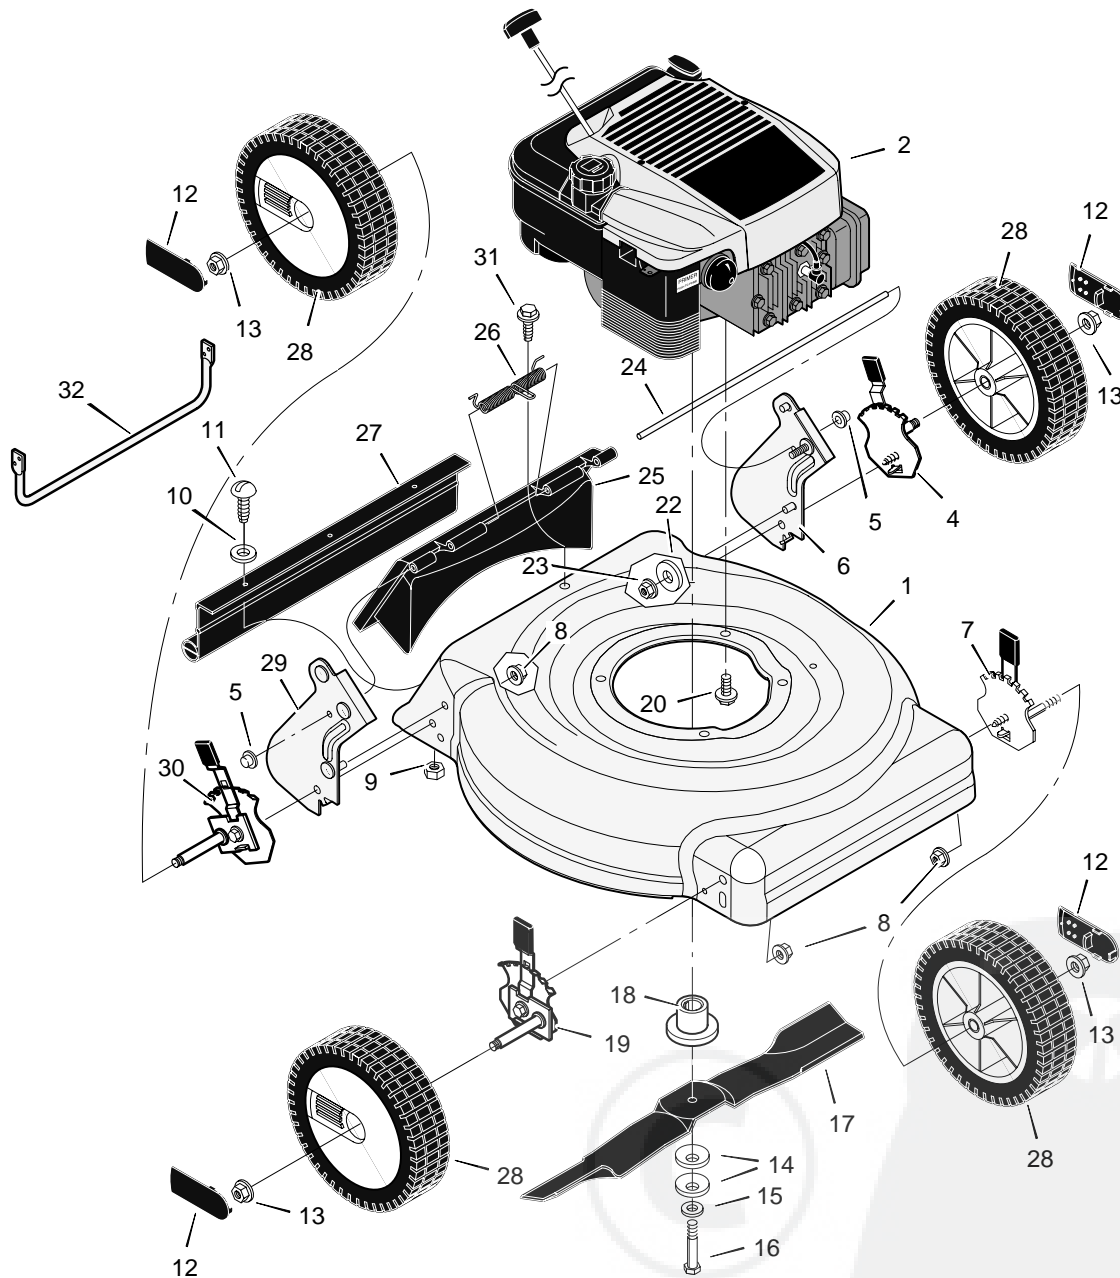

MODEL 20406x50C

REPAIR PARTS

1	Housing	776005	13	Nut, Flange	15x84	24	Rod, Pivot	215x17 Z
2	Engine *	*	14	Washer, Belleville	17x137	25	Door, Rear	672612
4	Adjuster, Left Rear Height	672605	15	Washer	17x124	26	Spring	166x44
5	Push On Cap	28x49	16	Bolt	1x153	27	Guard, Rear	671970
6	Bracket, Left Handle	672591	17	Blade	672763E701	28	Wheel	71134
7	Adjuster, Left Front Height	672601	18	Adapter, Blade	672503	29	Bracket, Right Handle	672590
8	Nut, Flange	15x68	19	Adjuster, Right Front Height	672600	30	Adjuster, Right Rear Height	672604
9	Nut, Hex	15x102	20	Bolt, Engine	25x6	31	Screw	26x259
10	Washer	17x38	22	Washer	17x146	32	Guard, Rear	671990
11	Screw	4x21	23	Nut, Flange	15x88	--	Instruction Book	F-99459
12	Hub Cap - Optional	43847						

MODEL 20406x50C

REPAIR PARTS

1	Handle, Upper (Gray)	672665E724	12	Guide, Rope	71530	21	Frame, Top	71592
2	Handle, Lower (Gray)	671917E724	13	Engine Stop Lever	671924E700	22	Frame Assembly	672614
3	Bolt	2x77	14	Bracket, Stop Lever	43628 BC	23	Bag, Cloth	672110
4	Knob, Plastic	71294	15	Fastener, Cable	71372			
7	Locknut	15x116	16	Engine Stop Cable	672127			
8	Screw	25x14	19	Screw	26x268			
9	Throttle Control	672142	20	Clamp	42294			