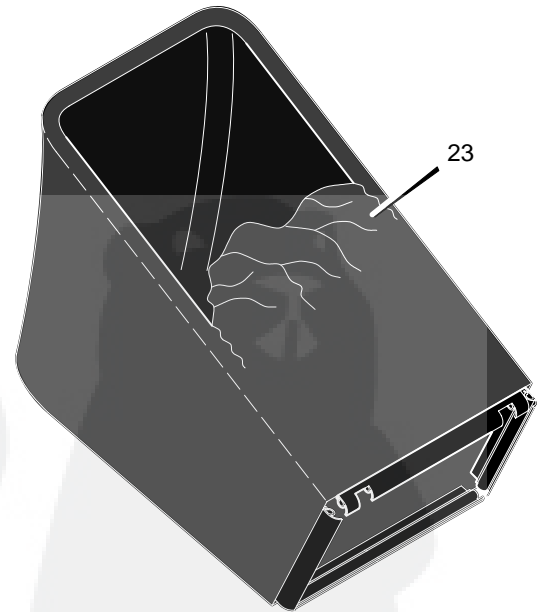

MODEL 20605x51A

REPAIR PARTS

25	Bolt	1x85
26	Washer	17x186
27	Adjuster, Left Front Height	671938
28	Belt	37x91
29	Pulley, Axle	71791
30	Screw	26x263
31	Pin, Hair	31x9
32	Pin, Spring	43629
33	Axle	671931
34	Cover, Axle	671948
35	Nut, Flange	15x68
36	Nut, Hex	15x102
37	Washer	17x38
38	Screw	4x21
39	Hub Cap - Optional	43615
40	Washer	17x169
41	Nut, Flange	15x84
42	Wheel, Drive	43617
43	Washer	17x120
44	Cover, Dust	71780
45	Washer, Belleville	17x137
46	Washer	17x124
47	Bolt	17x142
48	Blade	671921E701
49	Adapter, Blade	71056
50	Adjuster, Right Front Height	671939
53	Bolt, Engine	25x6
54	Support, Engine	671989
55	Washer	17x146
56	Nut, Flange	15x79
57	Rod, Pivot	215x17 Z
58	Door, Rear	671915
59	Spring	166x44
60	Guard, Rear	671970
61	Wheel, Rear	43618
62	Nut, Flange	15x81
63	Bracket, Right Handle	671944
64	Adjuster, Right Height	671974
65	Screw	26x259
--	Instruction Book	F-97456

1	Housing	776003
2	Engine	----
3	Pulley, Engine	71434
4	Pin, Spring	32x64
5	Stop, Rope (Recoil-Start)	42189
6	Cover, Belt	671928
7	Screw	26x279
8	Adjuster, Left Height	671975
9	Bolt, Shoulder	9x50
10	Pulley	71779
11	Spacer	71788
12	Bracket, Idler Support	671935 Z

MODEL 20605x51A

REPAIR PARTS

1	Handle, Upper (Gray)	671918E701	8	Engine Stop Lever	671922E245	16	Guide, Rope	43956
2	Handle, Lower (Gray)	671917E701	9	Screw	3x144	21	Frame, Top	71592
3	Bolt	3x144	11	Fastener, Cable	71372	22	Frame Assembly	672068
4	Control, Drive	672067	12	Bolt	2x77	23	Bag, Cloth	672069
5	Locknut	15x116	13	Knob	71294			
6	Cable, Stop	672130	14	Screw	26x268			
7	Throttle Control	672144	15	Clamp	42294			