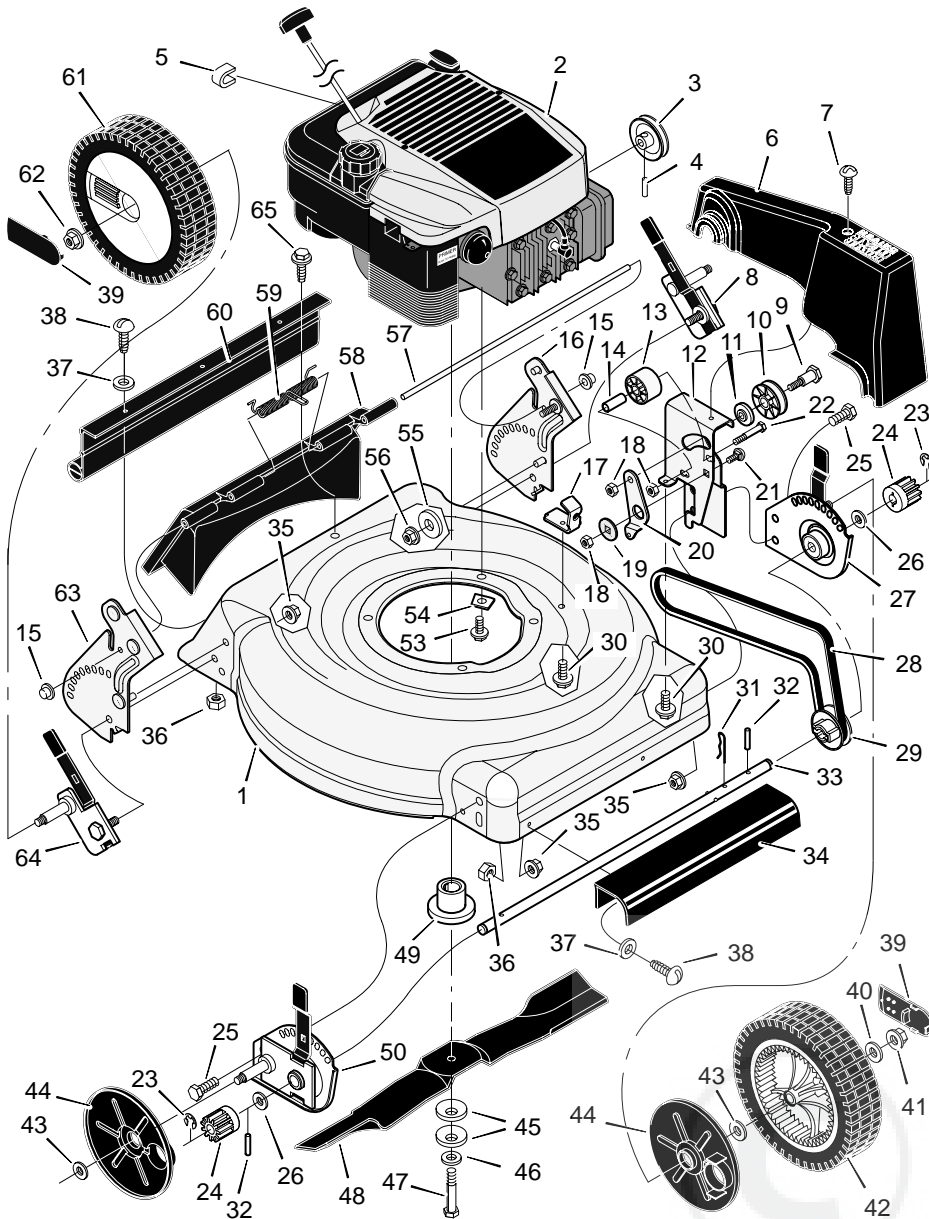

MODEL 20605x51A

REPAIR PARTS

25	Bolt	1x85
26	Washer	17x186
27	Adjuster, Left Front Height	671938
28	Belt	37x91
29	Pulley, Axle	71791
30	Screw	26x263
31	Pin, Hair	31x9
32	Pin, Spring	43629
33	Axle	671931
34	Cover, Axle	671948
35	Nut, Flange	15x68
36	Nut, Hex	15x102
37	Washer	17x38
38	Screw	4x21
39	Hub Cap - Optional	43615
40	Washer	17x169
41	Nut, Flange	15x84
42	Wheel, Drive	43617
43	Washer	17x120
44	Cover, Dust	71780
45	Washer, Belleville	17x137
46	Washer	17x124
47	Bolt	17x142
48	Blade	671921E701
49	Adapter, Blade	71056
50	Adjuster, Right Front Height	671939
53	Bolt, Engine	25x6
54	Support, Engine	671989
55	Washer	17x146
56	Nut, Flange	15x79
57	Rod, Pivot	215x17 Z
58	Door, Rear	671915
59	Spring	166x44
60	Guard, Rear	671970
61	Wheel, Rear	43618
62	Nut, Flange	15x81
63	Bracket, Right Handle	671944
64	Adjuster, Right Height	671974
65	Screw	26x259
--	Instruction Book	F-97456

1	Housing	776003
2	Engine	----
3	Pulley, Engine	71434
4	Pin, Spring	32x64
5	Stop, Rope (Recoil-Start)	42189
6	Cover, Belt	671928
7	Screw	26x279
8	Adjuster, Left Height	671975
9	Bolt, Shoulder	9x50
10	Pulley	71779
11	Spacer	71788
12	Bracket, Idler Support	671935 Z

13	Pulley, Idler	71778
14	Bearing	71793
15	Push On Cap	28x42
16	Bracket, Left Handle	671943
17	Bracket, Cable	671934
18	Nut, Hex	15x43
19	Spacer	71789
20	Arm, Idler	671936
21	Bolt, Carriage	2x53
22	Bolt, Shoulder	1x81
23	E-Ring	11x16
24	Gear, Pinion	71792

MODEL 20605x51A

REPAIR PARTS

1	Handle, Upper (Gray)	671918E701	8	Engine Stop Lever	671922E245	16	Guide, Rope	43956
2	Handle, Lower (Gray)	671917E701	9	Screw	3x144	21	Frame, Top	71592
3	Bolt	3x144	11	Fastener, Cable	71372	22	Frame Assembly	672068
4	Control, Drive	672067	12	Bolt	2x77	23	Bag, Cloth	672069
5	Locknut	15x116	13	Knob	71294			
6	Cable, Stop	672130	14	Screw	26x268			
7	Throttle Control	672144	15	Clamp	42294			