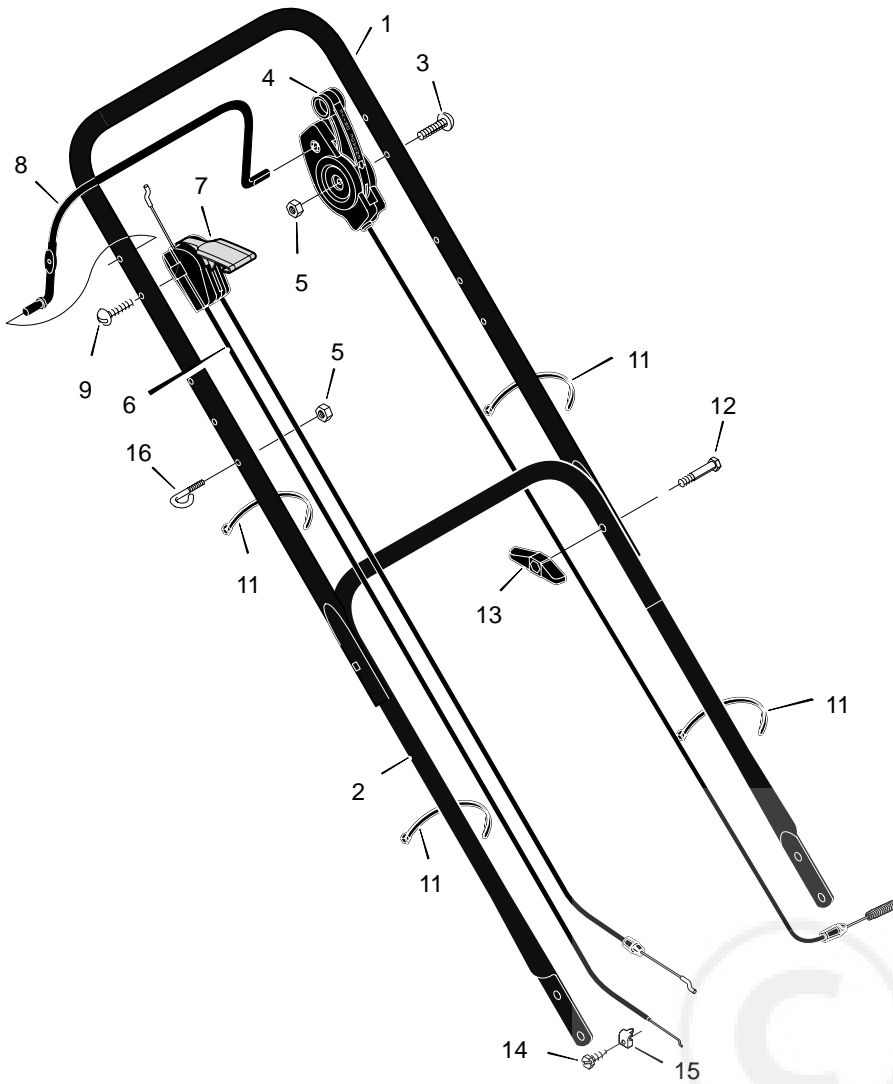

MODEL 20605x51A

REPAIR PARTS

25	Bolt	1x85
26	Washer	17x186
27	Adjuster, Left Front Height	671938
28	Belt	37x91
29	Pulley, Axle	71791
30	Screw	26x263
31	Pin, Hair	31x9
32	Pin, Spring	43629
33	Axle	671931
34	Cover, Axle	671948
35	Nut, Flange	15x68
36	Nut, Hex	15x102
37	Washer	17x38
38	Screw	4x21
39	Hub Cap - Optional	43615
40	Washer	17x169
41	Nut, Flange	15x84
42	Wheel, Drive	43617
43	Washer	17x120
44	Cover, Dust	71780
45	Washer, Belleville	17x137
46	Washer	17x124
47	Bolt	17x142
48	Blade	671921E701
49	Adapter, Blade	71056
50	Adjuster, Right Front Height	671939
53	Bolt, Engine	25x6
54	Support, Engine	671989
55	Washer	17x146
56	Nut, Flange	15x79
57	Rod, Pivot	215x17 Z
58	Door, Rear	671915
59	Spring	166x44
60	Guard, Rear	671970
61	Wheel, Rear	43618
62	Nut, Flange	15x81
63	Bracket, Right Handle	671944
64	Adjuster, Right Height	671974
65	Screw	26x259
--	Instruction Book	F-97456

1	Housing	776003
2	Engine	----
3	Pulley, Engine	71434
4	Pin, Spring	32x64
5	Stop, Rope (Recoil-Start)	42189
6	Cover, Belt	671928
7	Screw	26x279
8	Adjuster, Left Height	671975
9	Bolt, Shoulder	9x50
10	Pulley	71779
11	Spacer	71788
12	Bracket, Idler Support	671935 Z

13	Pulley, Idler	71778
14	Bearing	71793
15	Push On Cap	28x42
16	Bracket, Left Handle	671943
17	Bracket, Cable	671934
18	Nut, Hex	15x43
19	Spacer	71789
20	Arm, Idler	671936
21	Bolt, Carriage	2x53
22	Bolt, Shoulder	1x81
23	E-Ring	11x16
24	Gear, Pinion	71792

MODEL 20605x51A

REPAIR PARTS

1	Handle, Upper (Gray)	671918E701	8	Engine Stop Lever	671922E245	16	Guide, Rope	43956
2	Handle, Lower (Gray)	671917E701	9	Screw	3x144	21	Frame, Top	71592
3	Bolt	3x144	11	Fastener, Cable	71372	22	Frame Assembly	672068
4	Control, Drive	672067	12	Bolt	2x77	23	Bag, Cloth	672069
5	Locknut	15x116	13	Knob	71294			
6	Cable, Stop	672130	14	Screw	26x268			
7	Throttle Control	672144	15	Clamp	42294			