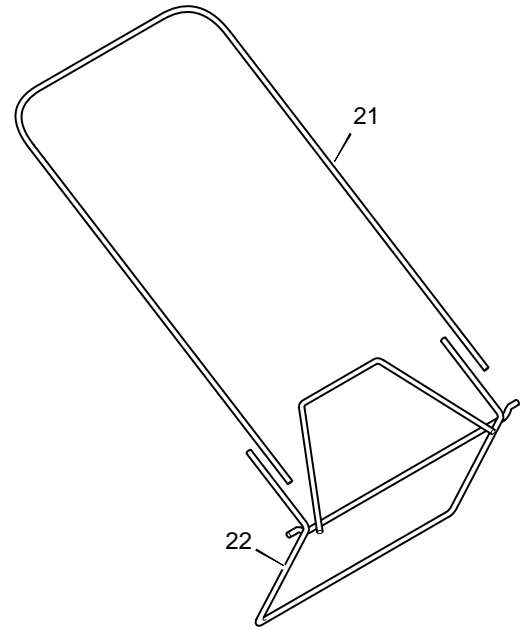

MODEL 20605x51A

REPAIR PARTS

25	Bolt	1x85
26	Washer	17x186
27	Adjuster, Left Front Height	671938
28	Belt	37x91
29	Pulley, Axle	71791
30	Screw	26x263
31	Pin, Hair	31x9
32	Pin, Spring	43629
33	Axle	671931
34	Cover, Axle	671948
35	Nut, Flange	15x68
36	Nut, Hex	15x102
37	Washer	17x38
38	Screw	4x21
39	Hub Cap - Optional	43615
40	Washer	17x169
41	Nut, Flange	15x84
42	Wheel, Drive	43617
43	Washer	17x120
44	Cover, Dust	71780
45	Washer, Belleville	17x137
46	Washer	17x124
47	Bolt	17x142
48	Blade	671921E701
49	Adapter, Blade	71056
50	Adjuster, Right Front Height	671939
53	Bolt, Engine	25x6
54	Support, Engine	671989
55	Washer	17x146
56	Nut, Flange	15x79
57	Rod, Pivot	215x17 Z
58	Door, Rear	671915
59	Spring	166x44
60	Guard, Rear	671970
61	Wheel, Rear	43618
62	Nut, Flange	15x81
63	Bracket, Right Handle	671944
64	Adjuster, Right Height	671974
65	Screw	26x259
--	Instruction Book	F-97456

1	Housing	776003
2	Engine	----
3	Pulley, Engine	71434
4	Pin, Spring	32x64
5	Stop, Rope (Recoil-Start)	42189
6	Cover, Belt	671928
7	Screw	26x279
8	Adjuster, Left Height	671975
9	Bolt, Shoulder	9x50
10	Pulley	71779
11	Spacer	71788
12	Bracket, Idler Support	671935 Z

13	Pulley, Idler	71778
14	Bearing	71793
15	Push On Cap	28x42
16	Bracket, Left Handle	671943
17	Bracket, Cable	671934
18	Nut, Hex	15x43
19	Spacer	71789
20	Arm, Idler	671936
21	Bolt, Carriage	2x53
22	Bolt, Shoulder	1x81
23	E-Ring	11x16
24	Gear, Pinion	71792

MODEL 20605x51A

REPAIR PARTS

1	Handle, Upper (Gray)	671918E701	8	Engine Stop Lever	671922E245	16	Guide, Rope	43956
2	Handle, Lower (Gray)	671917E701	9	Screw	3x144	21	Frame, Top	71592
3	Bolt	3x144	11	Fastener, Cable	71372	22	Frame Assembly	672068
4	Control, Drive	672067	12	Bolt	2x77	23	Bag, Cloth	672069
5	Locknut	15x116	13	Knob	71294			
6	Cable, Stop	672130	14	Screw	26x268			
7	Throttle Control	672144	15	Clamp	42294			